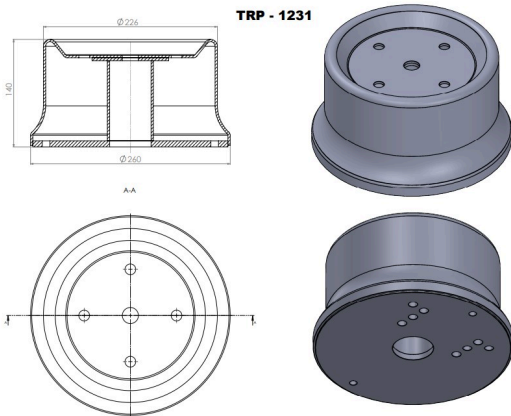

TRP-1231 AIR SPRING LOWER PISTON

OEM REFERENCES		CROSS REFERENCES	
Weweler	US 07337R	Goodyear	1R14-825