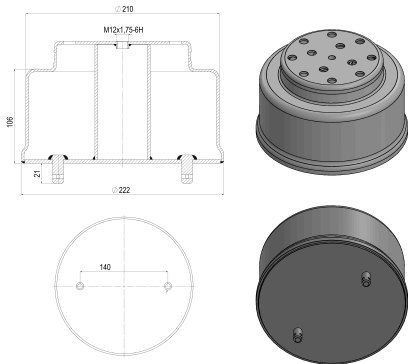

TRP-1288

TRP-1288 AIR SPRING LOWER PISTON

OEM REFERENCES		CROSS REFERENCES	
2024282		6720.C01