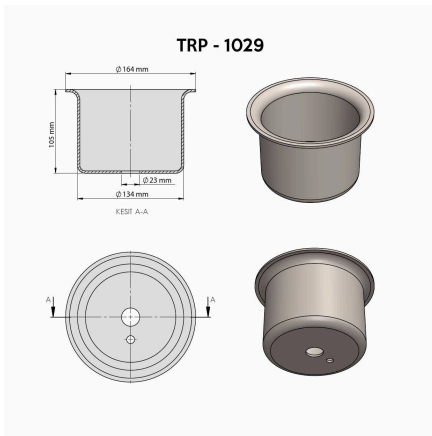

TRP-1029 MERCEDES 0303-0304 AXLE UPPER CUP

OEM REFERENCES		CROSS REFERENCES	
MERCEDES	3023200143