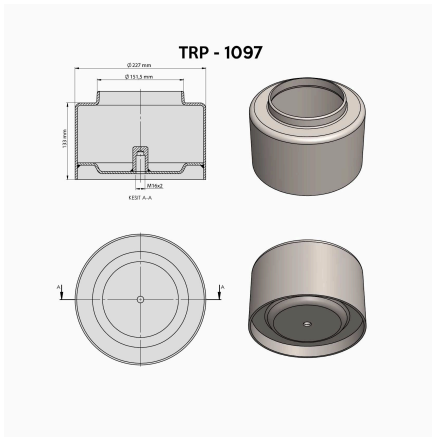

TRP-1097 DAF AIR SPRING LOWER PISTON

OEM REFERENCES		CROSS REFERENCES	
DAF	1622849	CONTITECH	836 N P09
DAF	1697683	AIRTECH	3836-09 K