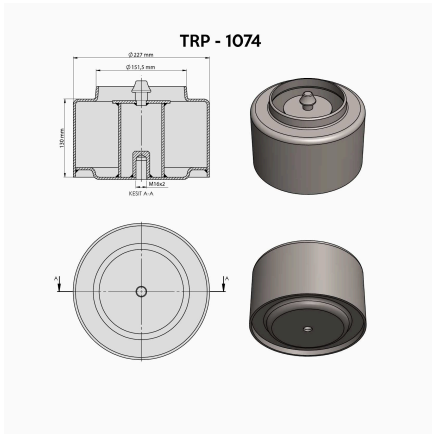

TRP-1074 DAF AIR SPRING LOWER PISTON

OEM REFERENCES		CROSS REFERENCES	
DAF	0526651	AIRTECH	3836-06K
		BLACKTECH	RML 7947 C6
		CONTITECH	836 MB K6
		FIRESTONE	W01 M58 87 01
		GOOD YEAR	1R12-768
		PHOENIX	1DF 25-15
		VIBRACOUSTIC	V1 DF 25-15