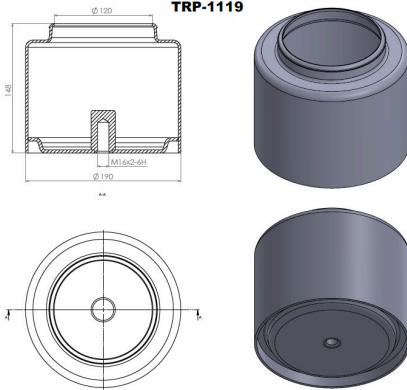

TRP-1119

TRP-1119 DAF AIR SPRING LOWER PISTON

OEM REFERENCES		CROSS REFERENCES	
DAF	1915956	CONTITECH	887 N P13