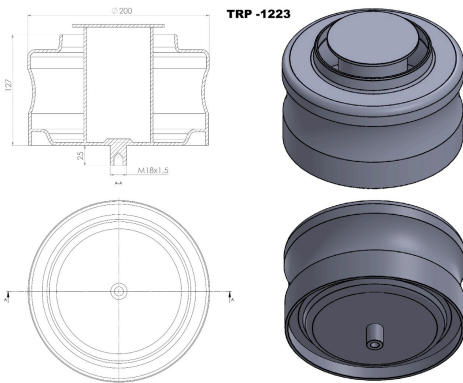

TRP-1223 AIR SPRING LOWER PISTON

OEM REFERENCES		CROSS REFERENCES	
RENAULT	5000786640	CONTITECH	921 MB

TRP-1224 KARSAN REAR AIR SPRING LOWER PISTON

OEM REFERENCES		CROSS REFERENCES	
KARSAN	3010025AA	AIRTECH	37008