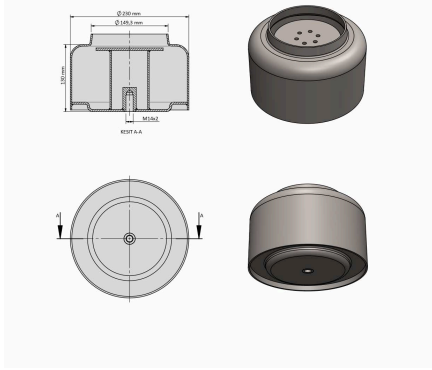

TRP-1099 ISUZU FRONT AIR SPRING LOWER PISTON

OEM REFERENCES		CROSS REFERENCES	

TRP-1100 ISUZU REAR AIR SPRING LOWER PISTON

OEM REFERENCES		CROSS REFERENCES	

TRP - 1101

TRP-1101 SETRA AIR SPRING LOWER PISTON