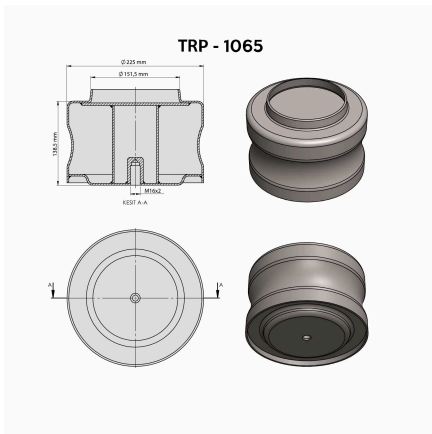

TRP-1065 AIR SPRING LOWER PISTON

OEM REFERENCES		CROSS REFERENCES	
DAF	0297721	BLACKTECH	RML 7947 C7
		CONTITECH	836 M K7
		DUNLOP	D 13 B33
		FIRESTONE	W01 M58 8715
		GOOD YEAR	1R12-723
		PHOENIX	1DF 25-12
		VIBRACOUSTIC	V 1 DF 25-12