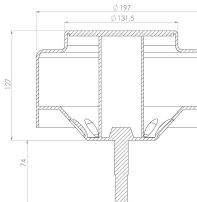

OEM REFERENCES		CROSS REFERENCES	
VOLVO	20554752	CONTITECH	54752M
		FEBI	46271

TRP - 1199

TRP-1199 ISUZU AIR SPRING LOWER PISTON

OEM REFERENCES		CROSS REFERENCES	
OTOKAR	12F00-03648-AA	VIBRACOUSTIC	VIG12B7