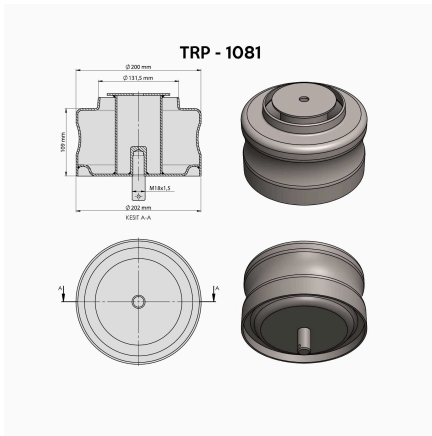

TRP-1081 AIR SPRING LOWER PISTON

OEM REFERENCES		CROSS REFERENCES	
IVECO	4703904	FIRESTONE	W01 095 0198
IVECO	4703972	DUNLOP	D11S02
VOLVO	4716989	CONTITECH	782 MB-3
VOLVO	93195986	BLACKTECH	RL 9893 C3
MERCEDES	3823277201	AIRTECH	3782
MERCEDES	5010190888	GOOD YEAR	9013
RENAULT	5000954176	PHOENIX	1 E 21 D
		VIBRACOUSTIC	V 1 E 21 D
		CF GOMMA	1S 285-25 977555