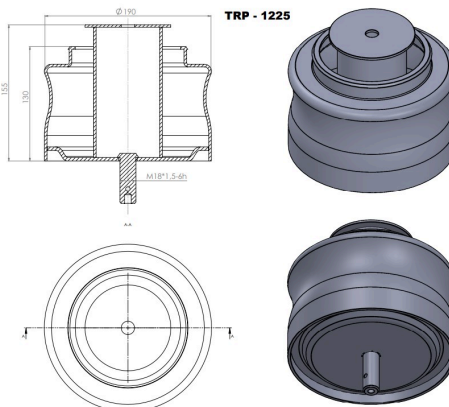

TRP-1223 AIR SPRING LOWER PISTON

OEM REFERENCES		CROSS REFERENCES	
RENAULT	5000786640	CONTITECH	921 MB

TRP-1224 KARSAN REAR AIR SPRING LOWER PISTON

OEM REFERENCES		CROSS REFERENCES	
KARSAN	3010025AA	AIRTECH	37008