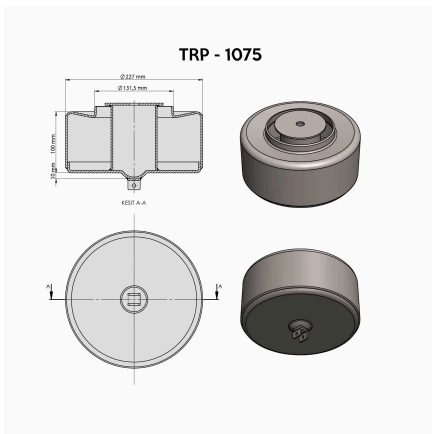

TRP-1075 VOLVO AIR SPRING LOWER PISTON

OEM REFERENCES		CROSS REFERENCES	
VOLVO	20554761	BLACKTECH	RML 74925 C - RML 74762 C
VOLVO	20452138	AIRTECH	34925 K - 36762 K
VOLVO	1629782	CONTITECH	4925 N - 6609 N P01
VOLVO	1075365