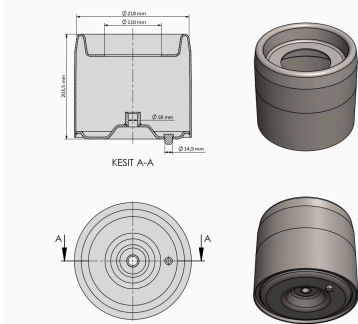

TRP - 1143

TRP-1143 AIR SPRING LOWER PISTON

OEM REFERENCES		CROSS REFERENCES	
SCANIA	1543691	CONTITECH	6700 N P01