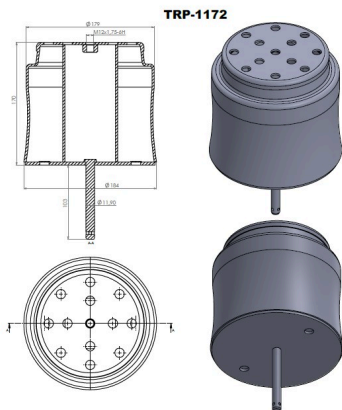

TRP-1170

TRP-1170 AIR SPRING LOWER PISTON

OEM REFERENCES		CROSS REFERENCES	

TRP-1171 AIR SPRING LOWER PISTON

OEM REFERENCES		CROSS REFERENCES	

TRP-1172 AIR SPRING LOWER PISTON

OEM REFERENCES		CROSS REFERENCES	
Scania	470922	CONTITECH	330304 K
Scania	1440304	BLACKTECH	70304 C
ROR / Meritor	MLF7142	MERITORROR	MLF7142
		SCANIA	1440304