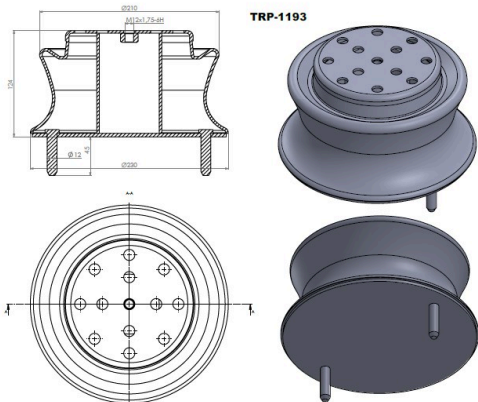

TRP-1193

TRP-1193 AIR SPRING LOWER PISTON

OEM REFERENCES		CROSS REFERENCES	
ZG	ZG408010008	GOODYEAR	1R13-746
Scania	470920	BLACKTECH	RML 70301 C
Scania	488265	FIRESTONE	W01 S15 8192
Scania	1440301	AIRTECH	330301 K
ROR / Meritor	MLF7141