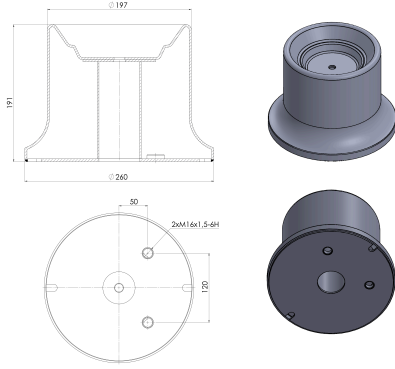

TRP-1186

TRP-1186 AIR SPRING LOWER PISTON

OEM REFERENCES		CROSS REFERENCES