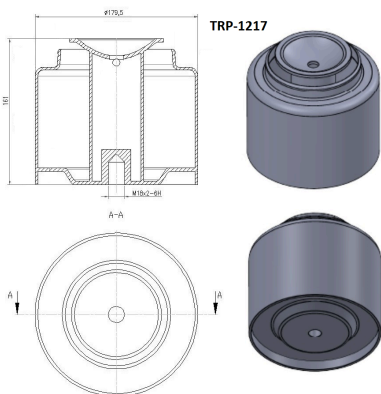

TRP-1217 AIR SPRING LOWER PISTON

OEM REFERENCES		CROSS REFERENCES	
MAN	81436030068	CONTITECH	4882 N1 P05