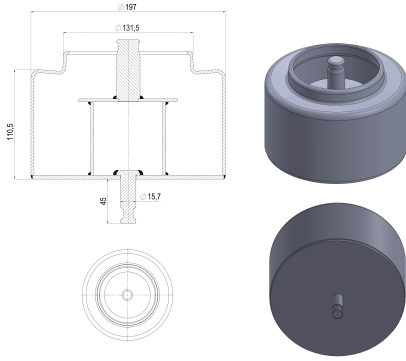

TRP-1117

TRP-1117 AIR SPRING LOWER PISTON

OEM REFERENCES		CROSS REFERENCES	
		CONTITECH	6632 N P01