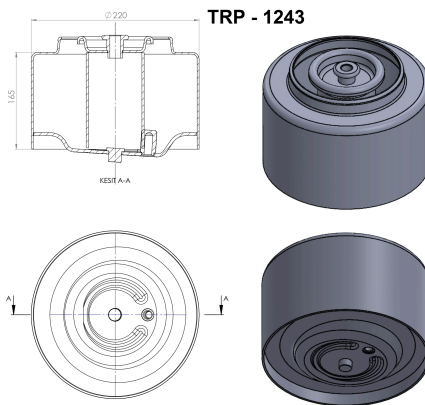

TRP-1243 AIR SPRING LOWER PISTON

OEM REFERENCES		CROSS REFERENCES	
DAF	1914445	CONTITECH	6751 N P02