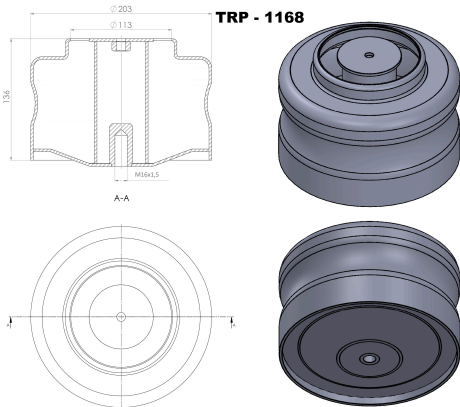

OEM REFERENCES		CROSS REFERENCES	

TRP-1166 AIR SPRİNG LOWER PİSTON

OEM REFERENCES		CROSS REFERENCES	

TRP-1167

TRP-1167 AIR SPRİNG LOWER PİSTON

OEM REFERENCES		CROSS REFERENCES	

TRP - 1168

TRP-1168 TOURISMO REAR AIR SPRİNG LOWER PİSTON