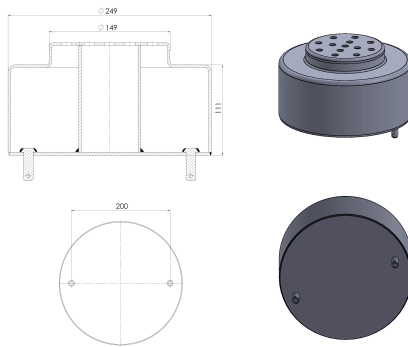

TRP-1260

TRP-1260 AIR SPRING LOWER PISTON

OEM REFERENCES		CROSS REFERENCES	
SCANIA	2373117	CONTITECH	6719 N P01