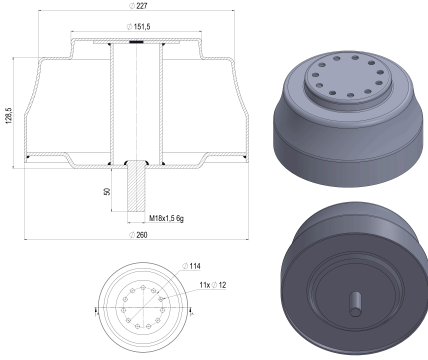

TRP-1290

TRP-1290

AİR SPRİNG LOWER PİSTON

OEM REFERENCES		CROSS REFERENCES	
SOLARIS	020701-0004- 012-362	FIRESTONE	W01-M58-8372