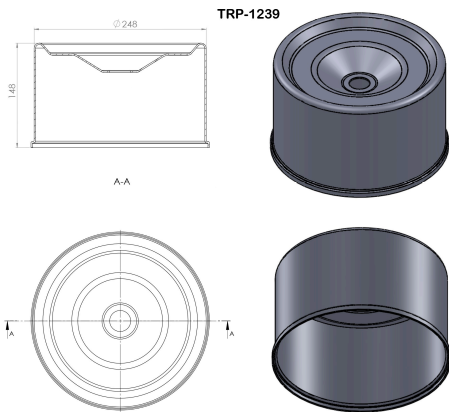

TRP - 1237

TRP-1237 AIR SPRING LOWER PISTON

OEM REFERENCES		CROSS REFERENCES	
VOLVO	20 573 311	CONTITECH	6603 N P02

TRP-1238 AIR SPRING LOWER PISTON

OEM REFERENCES		CROSS REFERENCES	
BPW	03.139.39.43.0		

TRP-1239 AIR SPRING LOWER PISTON