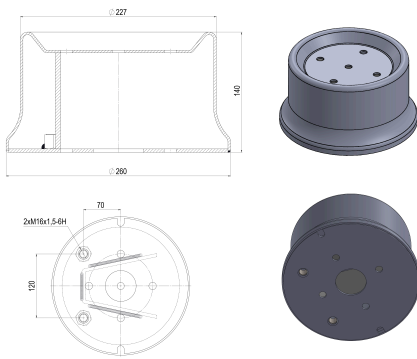

TRP-1287

TRP-1287 AIR SPRING LOWER PISTON

OEM REFERENCES		CROSS REFERENCES	
ZORZI	1006562	GART	D277B / 2772420