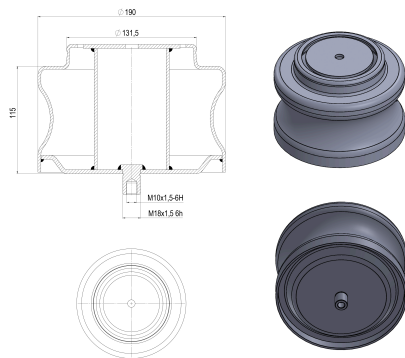

TRP-1156 AIR SPRING LOWER PISTON

OEM REFERENCES		CROSS REFERENCES	

TRP-1157

TRP-1157 AIR SPRING LOWER PISTON

OEM REFERENCES		CROSS REFERENCES	
ISUZU	1529835	Firestone	W01M588679

TRP-1158

TRP-1158 AIR SPRING LOWER PISTON