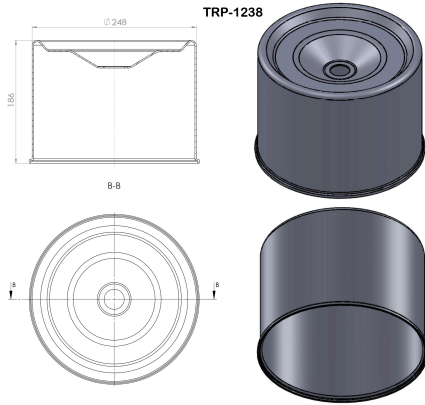

TRP-1238 AIR SPRING LOWER PISTON

OEM REFERENCES		CROSS REFERENCES	
BPW	03.139.39.43.0