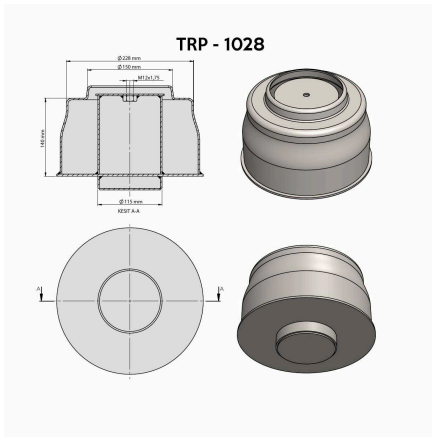

TRP-1028 NEOPLAN FRONT AIR SPRING LOWER PISTON

OEM REFERENCES		CROSS REFERENCES	
NEOPLAN	12252	VIBRACOUSTIC	V 1 E 25(-2)
NEOPLAN	100112250	PHOENIX	1 E 25
NEOPLAN	AA1001001	GOOD YEAR	8018
		CF GOMMA	1S 310-28-RF
		FIRESTONE	W01 095 0021
		DUNLOP	D 12 S02
		AIRTECH	3661
		BLACKTECH	RL 9772
		CONTITECH	661 N