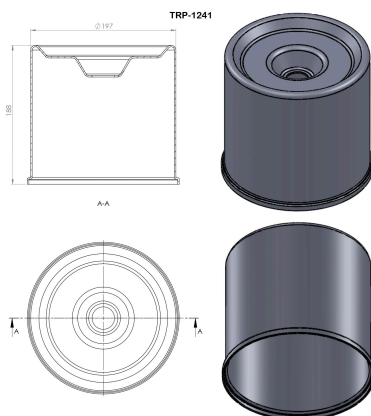

TRP-1241 AIR SPRING LOWER PISTON

OEM REFERENCES		CROSS REFERENCES	
BPW	03.139.39.42.0	FIRESTONE	W01M588619