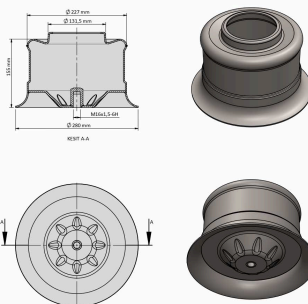

TRP - 1147

TRP-1147 MERCEDES AIR SPRING LOWER PISTON

OEM REFERENCES		CROSS REFERENCES	
MERCEDES	9423204321	AIRTECH	3757-01 K
MERCEDES	9423204821	BLACKTECH	RML 95868 C1
MERCEDES	9423200117	GOOD YEAR	9519
MERCEDES	942327001	CF GOMMA	1VSC 300-26 206785
		DUNLOP	D13T01
		CONTITECH	4757 NP 01