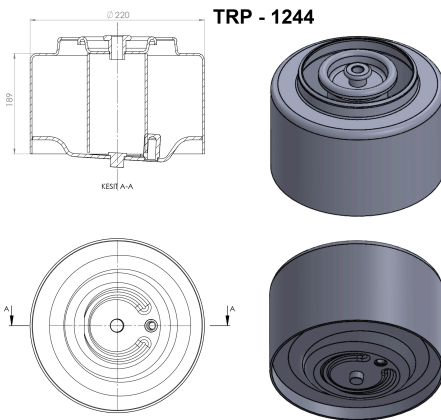

TRP-1244 AIR SPRING LOWER PISTON

OEM REFERENCES		CROSS REFERENCES	
DAF	1 882 447	CONTITECH	6751 N P02
DAF	1914445	CONTITECH	899 N P03
DAF	1882448