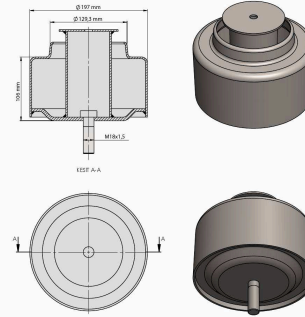

TRP - 1019

TRP-1019 BMC PROBUS AIR SPRING LOWER PISTON

OEM REFERENCES		CROSS REFERENCES	
BMC	53RS900083	BLACKTECH	RML 9755 C3