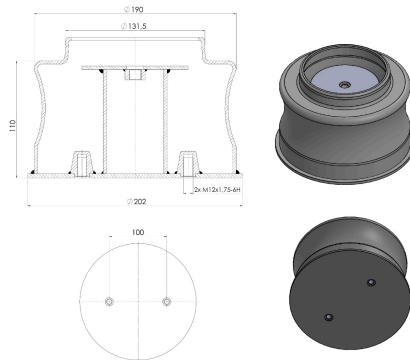

TRP-1103

TRP-1103 ISUZU AIR SPRING LOWER PISTON

OEM REFERENCES		CROSS REFERENCES