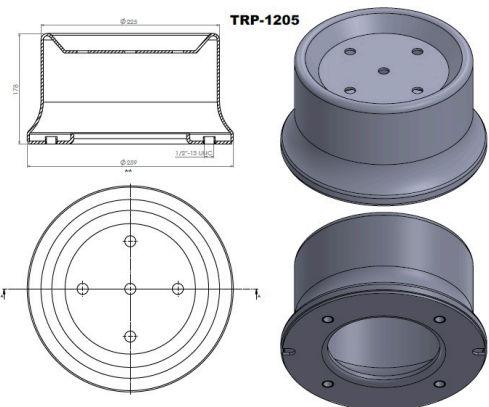

TRP-1205 AIR SPRING LOWER PISTON

OEM REFERENCES		CROSS REFERENCES	
NEWAY	905 57 076/077	FIRESTONE	W01 358 9122
HENDRICKSON	B 3467	CONTITECH	11 10.5-21 A 313
HENDRICKSON	506003	BLACKTECH	RML 7922 C3
HENDRICKSON	36514-8	AIRTECH	3813-05 K
HENDRICKSON	36514-2	GOODYEAR	1R13-038
NEWAY	905.57.077