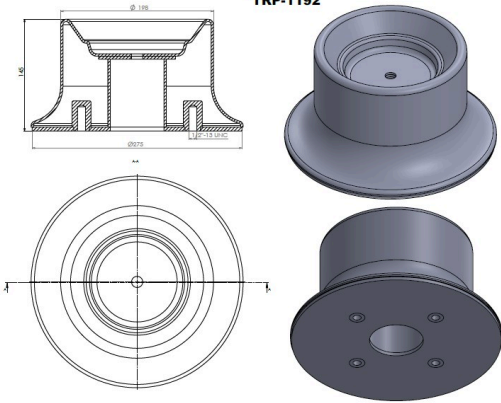

OEM REFERENCES		CROSS REFERENCES	

TRP-1191

TRP-1191 AIR SPRING LOWER PISTON

OEM REFERENCES		CROSS REFERENCES	
FORD CARGO	2642		
FORD	GC465580GC		

TRP-1192

TRP-1192 AIR SPRING LOWER PISTON

OEM REFERENCES		CROSS REFERENCES	
HENDRICKSON	C20413	GOODYEAR	1R12-375
HENDRICKSON	S20124	FIRESTONE	W01 358 9265
VOLVO	85101155	CONTITECH	9 10-19 P 435