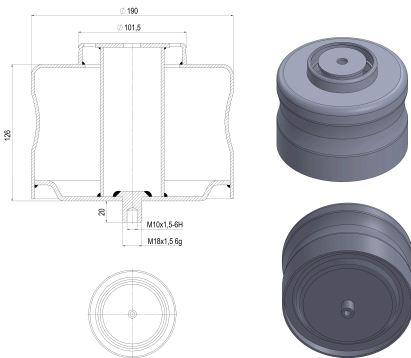

TRP-1195

TRP-1195 OTOKAR DORUK REAR AIR SPRING LOWER PISTON

OEM REFERENCES		CROSS REFERENCES	
IRISBUS	5000786641	Contitech	817 MB
OTOKAR	16F00-03644-BA