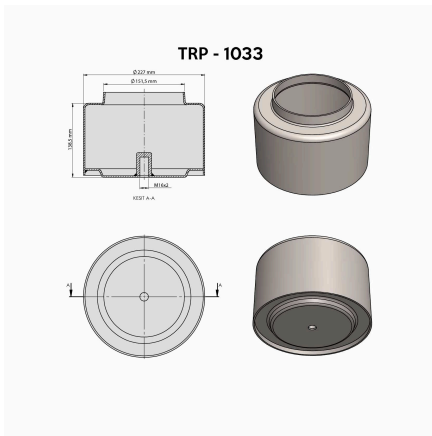

TRP-1033 DAF AIR SPRING LOWER PISTON

OEM REFERENCES		CROSS REFERENCES	
DAF	1697678	CONTITECH	836 M K1
DAF	0388165	AIRTECH	3836 K