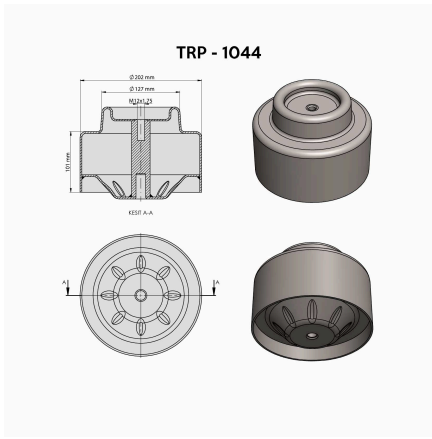

TRP-1044 MERCEDES CONNECTO REAR AIR SPRING LOWER PISTON

OEM REFERENCES		CROSS REFERENCES	
MERCEDES	6283200425	CONTITECH	644 NP 21
MERCEDES	0003270018