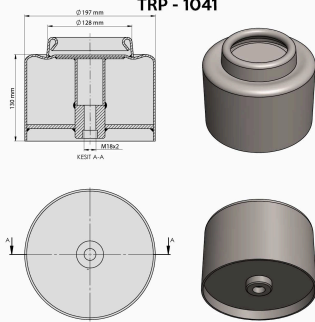

TRP - 1041

TRP-1041 MAN FRONT AIR SPRING LOWER PISTON

OEM REFERENCES		CROSS REFERENCES	
MAN	81436030056	CONTITECH	716 N
		FIRESTONE	W01 095 0145
		CF GOMMA	1SC 300-34 92548
		GOOD YEAR	9073
		PHOENIX	1 F 26 B-1
		AIRTECH	3716
		BLACKTECH	RL 9827
		VIBRACOUSTIC	V 1 F 26 B-1