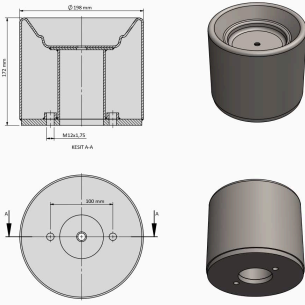

TRP - 1113

TRP-1113 AIR SPRING LOWER PISTON

OEM REFERENCES		CROSS REFERENCES	
		CONTITECH	4157 NP 03
		VIBRACOUSTIC	V 1 DK 21 A-31
		PHOENIX	1 DK 21 A-31
		GOOD YEAR	1R11-106
		FIRESTONE	W01 M58 7074
		DUNLOP	00980B
		BLACKTECH	RML 75268 CP3