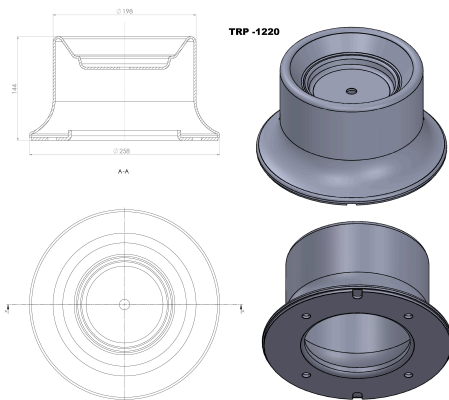

TRP - 1220

TRP-1220 AIR SPRING LOWER PISTON

OEM REFERENCES		CROSS REFERENCES	
NEWAY	1DK23K9082	CONTITECH	4156 NP 14
		GOOD YEAR	1R 12-092
		BLACKTECH	RML 75267 CP14
		AIRTECH	34156-05 KPP
		FIRESTONE	W013589082