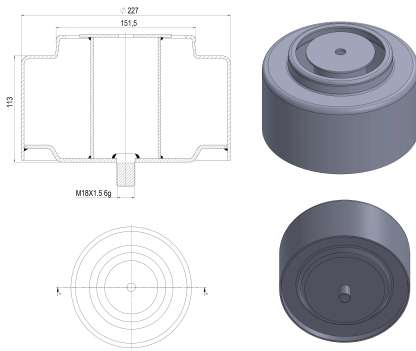

TRP-1187

TRP-1187 OTOKAR KENT AIR SPRING LOWER PISTON

OEM REFERENCES		CROSS REFERENCES	
OTOKAR	16N00-05806-BA