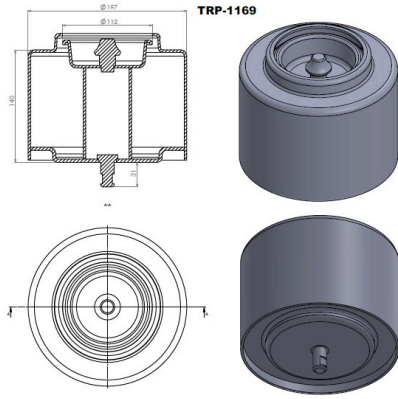

TRP-1169 VOLVO AIR SPRING LOWER PISTON

OEM REFERENCES		CROSS REFERENCES	
		CONTITECH	4919 N
		AIRTECH	34919-K