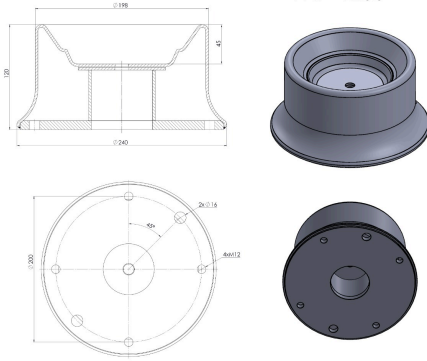

TRP-1250

TRP-1250 AIR SPRING LOWER PISTON

OEM REFERENCES		CROSS REFERENCES	
		AIRTECH	132022
		AIRTECH	34154-01K