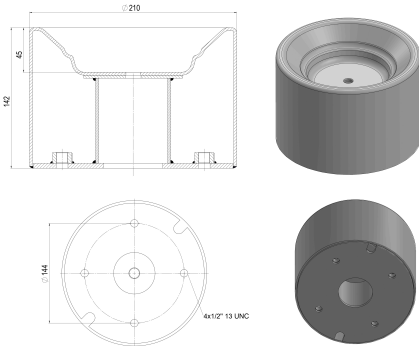

TRP-1165 BMC PROCİTY AIR SPRİNG LOWER PİSTON

OEM REFERENCES		CROSS REFERENCES	

TRP-1166 AIR SPRİNG LOWER PİSTON

OEM REFERENCES		CROSS REFERENCES	

TRP-1167

TRP-1167 AIR SPRİNG LOWER PİSTON

OEM REFERENCES		CROSS REFERENCES