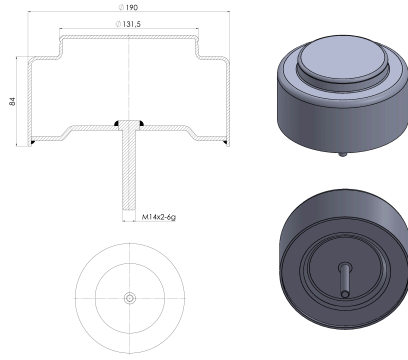

TRP-1258

TRP-1258 AIR SPRING LOWER PISTON

OEM REFERENCES		CROSS REFERENCES	
IVECO	41289372	CF GOMMA	ITS 270-19