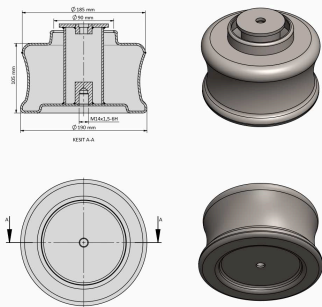

TRP - 1134

TRP-1134 KARSAN REAR AIR SPRING LOWER PISTON

OEM REFERENCES		CROSS REFERENCES