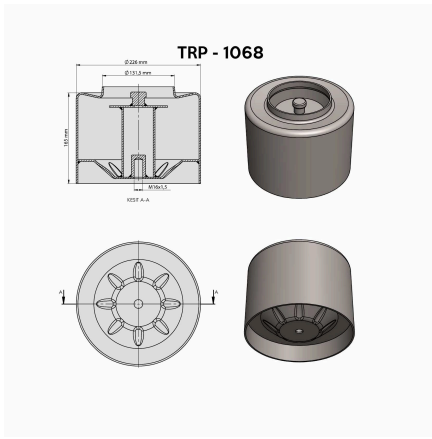

TRP-1068 MERCEDES AIR SPRING LOWER PISTON

OEM REFERENCES		CROSS REFERENCES	
MERCEDES	9423203721	CONTITECH	4737 NP 01
MERCEDES	9463200321	BLACKTECH	RML 95848 C21
		AIRTECH	34737 01 K