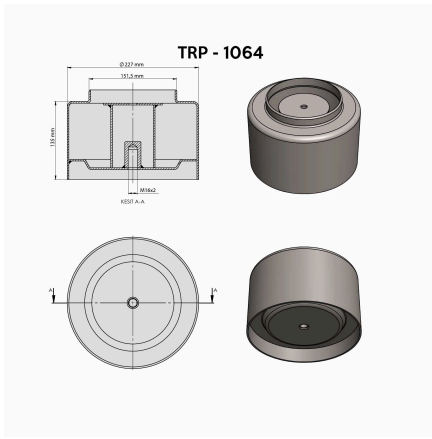

TRP-1064 DAF AIR SPRING LOWER PISTON

OEM REFERENCES		CROSS REFERENCES	
DAF	0377498	CONTITECH	836 MB K4
		FIRESTONE	W01 M58 8705
		PHOENIX	DF 25-14
		VIBRACOUSTIC	V 1 DF 25-14
		AIRTECH	3836 04K