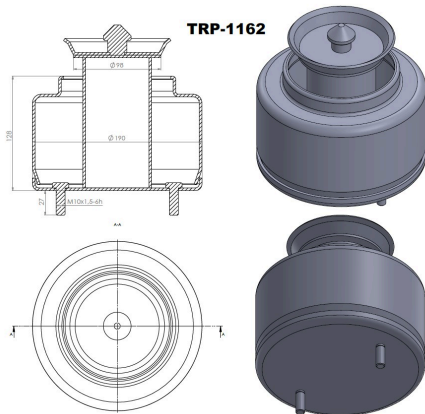

TRP-1162 AIR SPRING LOWER PISTON

OEM REFERENCES		CROSS REFERENCES