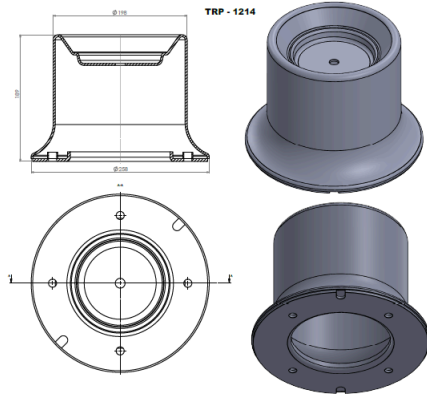

OEM REFERENCES		CROSS REFERENCES	
SCANIA	1434933	FIRESTONE	W01-M58-8524

TRP-1208 SETRA AIR SPRING LOWER PISTON

OEM REFERENCES		CROSS REFERENCES	

TRP-1209 AIR SPRING LOWER PISTON

OEM REFERENCES		CROSS REFERENCES	
BMC	31100153510-1		