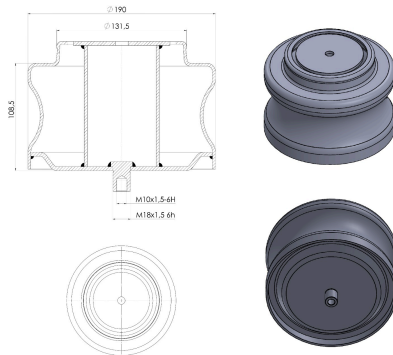

AIR SPRING LOWER PISTON

OEM REFERENCES		CROSS REFERENCES	

TRP-1272

TRP-1272