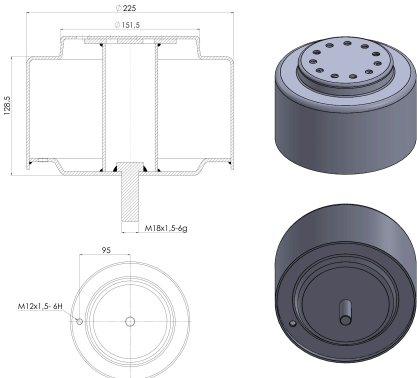

OEM REFERENCES		CROSS REFERENCES	
VOLVO	70397052		

TRP-1264

TRP-1264 AIR SPRING LOWER PISTON

OEM REFERENCES		CROSS REFERENCES	
RENAULT	5.010.294.385.B	CONTITECH	884 N P04

TRP-1265

TRP-1265 AIR SPRING LOWER PISTON