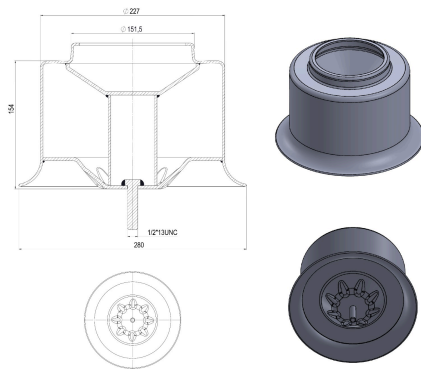

TRP-1275

TRP-1275 AIR SPRING LOWER PISTON

OEM REFERENCES		CROSS REFERENCES	
FREIGHTLINER	16-16773-000	Freightliner	16-16773-000
		Firestone	W01 358 9782