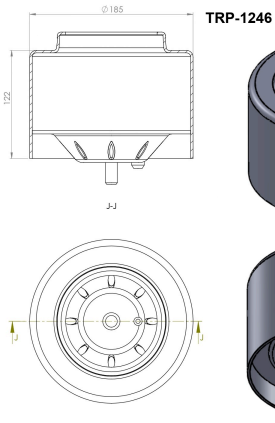

TRP-1246 AIR SPRING LOWER PISTON

OEM REFERENCES		CROSS REFERENCES	
VOLVO	21224751	Vibracoustic	VIDF16C-5