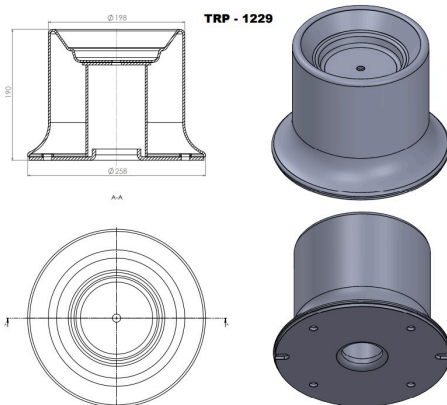

TRP-1229 AIR SPRING LOWER PISTON

OEM REFERENCES		CROSS REFERENCES	
VOLVO	85101160	FIRESTONE	W013589101
		AIRTECH	34159-07 K
		VIBRACOUSTIC	V 1 DK 23 L - 9101