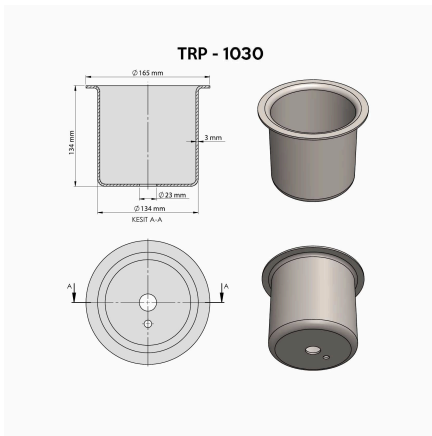

TRP-1030 MERCEDES CONNECTO AXLE UPPER CUP

OEM REFERENCES		CROSS REFERENCES	
MERCEDES	3573271740	1 AO 20