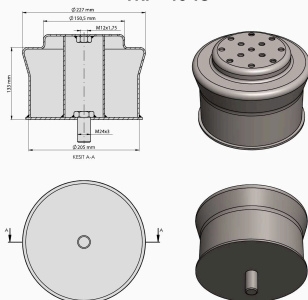

TRP - 1043

TRP-1043 BMC BELDE FRONT AIR SPRING LOWER PISTON

OEM REFERENCES		CROSS REFERENCES	
BMC	53RS900142	AIRTECH	7B100323