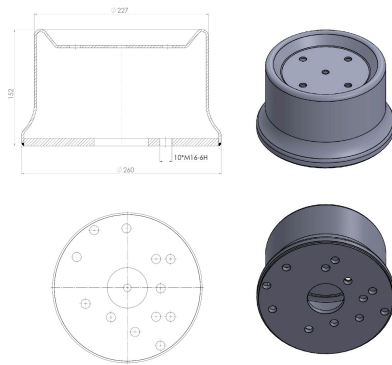

OEM REFERENCES		CROSS REFERENCES	
VOLVO	1137071	AIRTECH	V1137071

TRP-1258

TRP-1258 AIR SPRING LOWER PISTON

OEM REFERENCES		CROSS REFERENCES	
IVECO	41289372	CF GOMMA	ITS 270-19

TRP-1259

TRP-1259 AIR SPRING LOWER PISTON