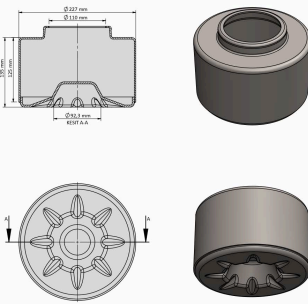

TRP - 1146

TRP-1146 AIR SPRING LOWER PISTON

OEM REFERENCES		CROSS REFERENCES