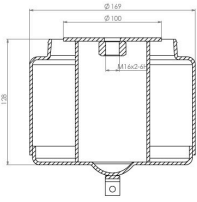

TRP-1198 VOLVO AIR SPRING LOWER PISTON

OEM REFERENCES		CROSS REFERENCES	
VOLVO	20554752	CONTITECH	54752M
		FEBI	46271

TRP-1199 ISUZU AIR SPRING LOWER PISTON

OEM REFERENCES		CROSS REFERENCES	
OTOKAR	12F00-03648-AA	VIBRACOUSTIC	VIG12B7

TRP-1200 IVECO STRALIS AIR SPRING LOWER PISTON

OEM REFERENCES		CROSS REFERENCES	

TRP-1201 AIR SPRING LOWER PISTON

OEM REFERENCES		CROSS REFERENCES	
HENDRICKSON	507782	FIRESTONE	W01 M58 8762
SAF	3.229.0006.01	CONTITECH	912 MB
SAF	3.229.0013.00	BLACKTECH	RML 71314 C
SAF	2.229.0005.00	AIRTECH	3912 K