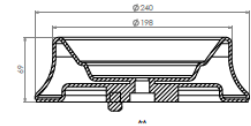

TRP-1170

TRP-1170 AIR SPRING LOWER PISTON

OEM REFERENCES		CROSS REFERENCES	

TRP-1171 AIR SPRING LOWER PISTON

OEM REFERENCES		CROSS REFERENCES	

TRP-1172 AIR SPRING LOWER PISTON

OEM REFERENCES		CROSS REFERENCES	
Scania	470922	CONTITECH	330304 K
Scania	1440304	BLACKTECH	70304 C
ROR / Meritor	MLF7142	MERITORROR	MLF7142
		SCANIA	1440304