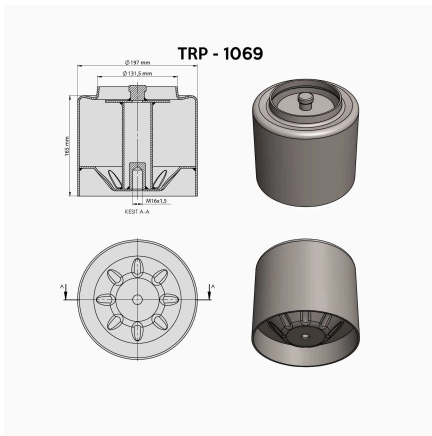

TRP-1069 MERCEDES AIR SPRING LOWER PISTON

OEM REFERENCES		CROSS REFERENCES	
MERCEDES	9423203921	BLACKTECH	RML 95848 C22
		CONTITECH	4737 NP 22
		AIRTECH	34737-22K