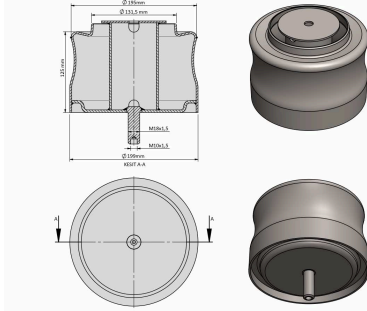

TRP - 1129

TRP-1129 TEMSA AVENUE AIR SPRING LOWER PISTON

OEM REFERENCES		CROSS REFERENCES	
		CONTITECH	876 MB
		BLACKTECH	RML 9987 C
		AIRTECH	3876 K