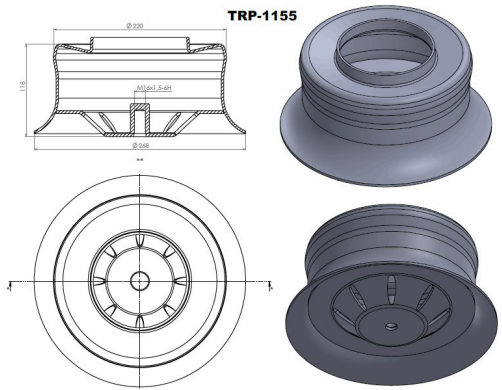

TRP-1155 AIR SPRING LOWER PISTON

OEM REFERENCES		CROSS REFERENCES	
Mercedes-Benz	A9423204421	CONTITECH	4759 NP 01
Mercedes-Benz	9423200217	BLACKTECH	RML 95860 C1
MERCEDES - EVOBUS	A 942 320 44 2117	AIRTECH	34759-01 K
MERCEDES - EVOBUS	A 942 320 02 1721		
Mercedes-Benz	A9423200217		
Mercedes-Benz	9423204421