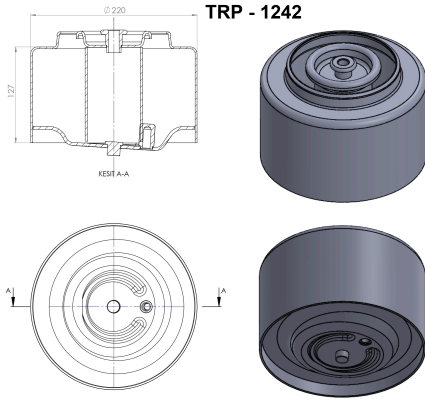

TRP-1242 AIR SPRING LOWER PISTON

OEM REFERENCES		CROSS REFERENCES	
DAF	1914446	CONTITECH	6753 N P02