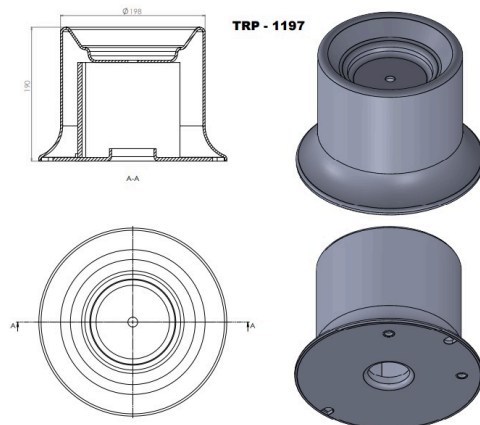

TRP-1197 AIR SPRING LOWER PISTON

OEM REFERENCES		CROSS REFERENCES	
SMB	UJB0203001	DUNLOPFR	D12B15
SMB	1518779	TAURUS	KR5099091
FRUEHAUF	20230	VIBRACOUSTIC	VIDK21B9