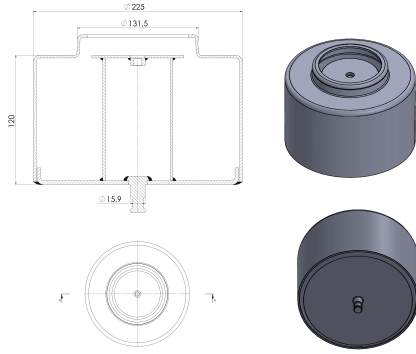

TRP-1266

TRP-1266 AIR SPRING LOWER PISTON

OEM REFERENCES		CROSS REFERENCES	
VOLVO	23 412 906	RENAULT	24 076 411