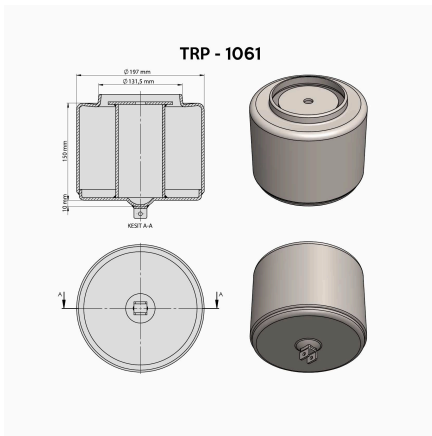

TRP-1061 VOLVO AIR SPRING LOWER PISTON

OEM REFERENCES		CROSS REFERENCES	
VOLVO	1076594	VIBRACOUSTIC	V1 DF 22 C-1
VOLVO	3950209	AIRTECH	34713 K
		BLACKTECH	RML 75824 C
		CONTITECH	4713 NP02
		DUNLOP	D124 B24
		FIRESTONE	W01 M58 9706
		CF GOMMA	ITS 300-28 206778
		PHOENIX	1DF 22 C-1
		GOOD YEAR	1R12-762