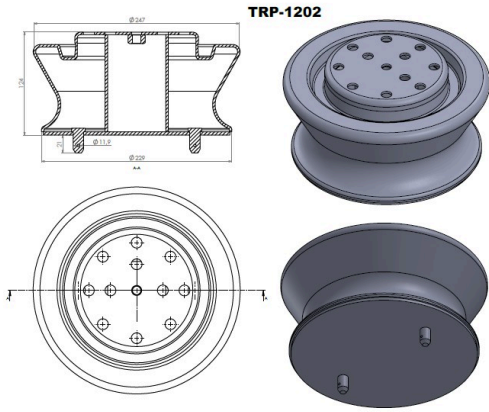

TRP - 1200

TRP-1200 IVECO STRALIS AIR SPRING LOWER PISTON

OEM REFERENCES		CROSS REFERENCES	

TRP-1201

TRP-1201 AIR SPRING LOWER PISTON

OEM REFERENCES		CROSS REFERENCES	
HENDRICKSON	507782	FIRESTONE	W01 M58 8762
SAF	3.229.0006.01	CONTITECH	912 MB
SAF	3.229.0013.00	BLACKTECH	RML 71314 C
SAF	2.229.0005.00	AIRTECH	3912 K