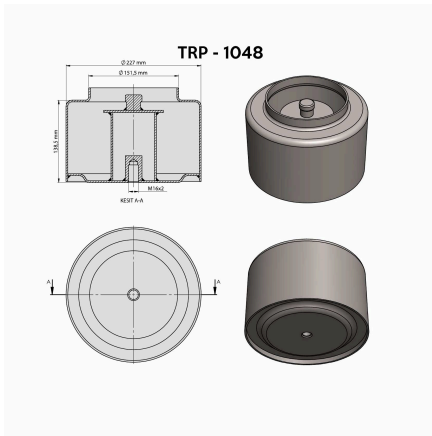

TRP-1048 DAF AIR SPRING LOWER PISTON

OEM REFERENCES		CROSS REFERENCES	
DAF	0526651	GOOD YEAR	1R12-768
		FIRESTONE	W01 M58 87 01
		CONTITECH	836 MB K6
		BLACKTECH	RML 7947 C6
		AIRTECH	3836-06K
		PHOENIX	1DF 25-15
		VIBRACOUSTIC	V1 DF 25-15