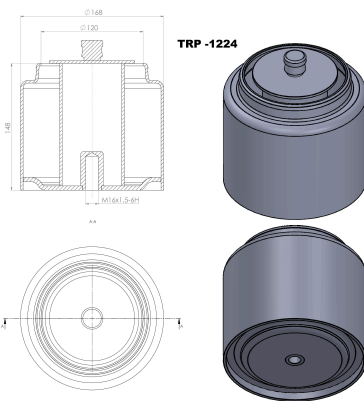

TRP-1223 AIR SPRING LOWER PISTON

OEM REFERENCES		CROSS REFERENCES	
RENAULT	5000786640	CONTITECH	921 MB

TRP-1224 KARSAN REAR AIR SPRING LOWER PISTON

OEM REFERENCES		CROSS REFERENCES	
KARSAN	3010025AA	AIRTECH	37008