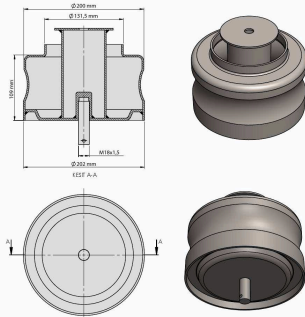

TRP - 1017

TRP-1017 BMC POWERBUS AIR SPRING LOWER PISTON

OEM REFERENCES		CROSS REFERENCES	
BMC	53RS900083	BLACKTECH	RML 9755 C3