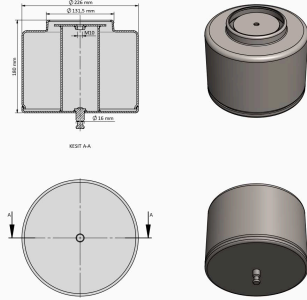

TRP - 1121

TRP-1121 VOLVO AIR SPRING LOWER PISTON

OEM REFERENCES		CROSS REFERENCES	
VOLVO	21451173	CONTITECH	4580 N P02