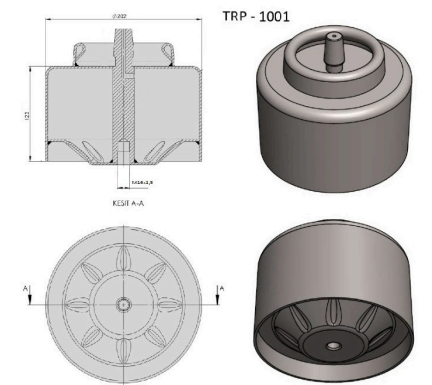

TRP-1001 MERCEDES TRAVEGO AIR SPRING LOWER PISTON

OEM REFERENCES		CROSS REFERENCES	
Mercedes-Benz	6293200025	AIRTECH	34644 K
MERCEDES	6293270001	BLACKTECH	RML 95755 C22
MERCEDES - EVOBUS	6293290018	VIBRACOUSTIC	VIKE22-1
MERCEDES	6290020032	CONTITECH	4644 NP 02
Mercedes-Benz	A6293200025