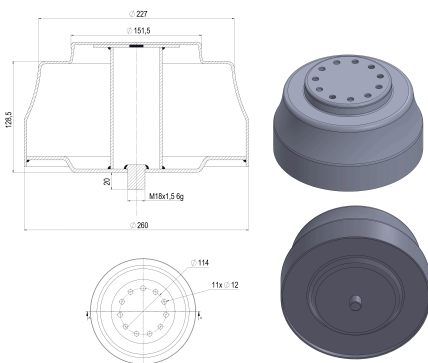

TRP-1291

TRP-1291

AİR SPRİNG LOWER PİSTON

OEM REFERENCES		CROSS REFERENCES	
SOLARIS	020701-0004- 012-361	FIRESTONE	W01-M58-8373