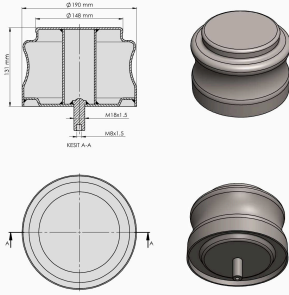

TRP-1024

TRP-1024 OTOKAR AIR SPRING LOWER PISTON

OEM REFERENCES		CROSS REFERENCES	
OTOKAR	16F0003652AC