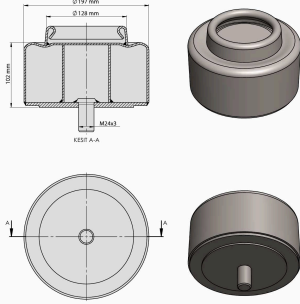

TRP - 1040

TRP-1040 BMC BELDE REAR AIR SPRING LOWER PISTON

OEM REFERENCES		CROSS REFERENCES	
BMC	53RS900144	BLACKTECH	RL 9827
BMC	7B70311