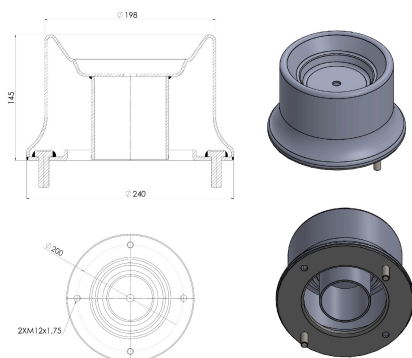

OEM REFERENCES		CROSS REFERENCES	

TRP-1272

TRP-1272

AIR SPRING LOWER PISTON

OEM REFERENCES		CROSS REFERENCES	
IRIS BUS	5010347891	CONTITECH	1924 N1 P05

TRP-1273

TRP-1273

AIR SPRING LOWER PISTON