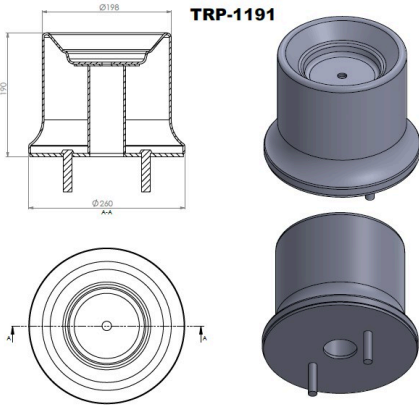

TRP-1191

TRP-1191 AIR SPRING LOWER PISTON

OEM REFERENCES		CROSS REFERENCES	
FORD CARGO	2642		
FORD	GC465580GC