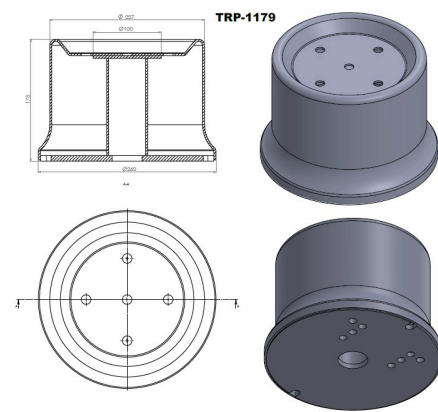

TRP-1179 AIR SPRING LOWER PISTON

OEM REFERENCES		CROSS REFERENCES	
MERCEDES BENZ	946 328 15 01	VIBRACOUSTIC	V1 DK 28 F 3
		AIRTECH	30283 K
		PHOENIX	1 DK 28 F3