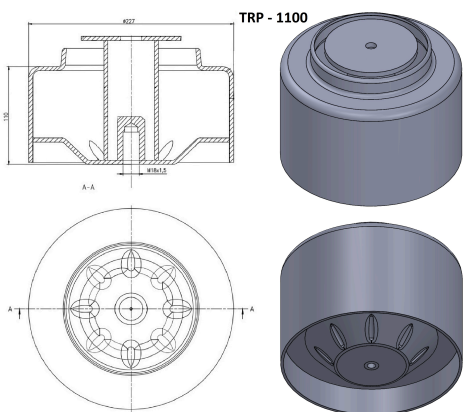

TRP-1100 ISUZU REAR AIR SPRING LOWER PISTON

OEM REFERENCES		CROSS REFERENCES