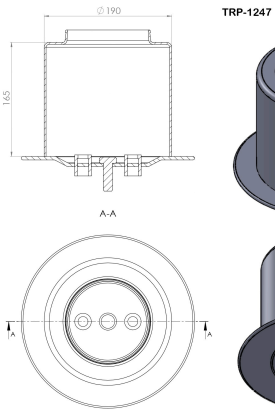

TRP-1247 AIR SPRING LOWER PISTON

OEM REFERENCES		CROSS REFERENCES	
IVECO	500055350	CF Gomma	207406
		CF Gomma	ITS 270-27C