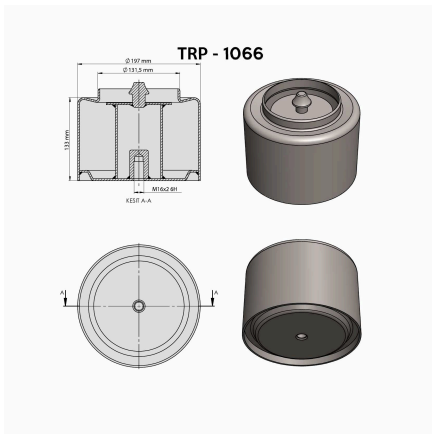

TRP-1066 DAF AIR SPRING LOWER PISTON

OEM REFERENCES		CROSS REFERENCES	
DAF	1141525	FIRESTONE	W01 M58 8683
VDL BUS	1153935	VIBRACOUSTIC	V 1 DF 18-3
DAF	0392022	AIRTECH	3887 K
		CONTITECH	887 MB K5
		BLACKTECH	RML 7998 C3
		GOOD YEAR	1R11-798
		PHOENIX	1DF 18-3