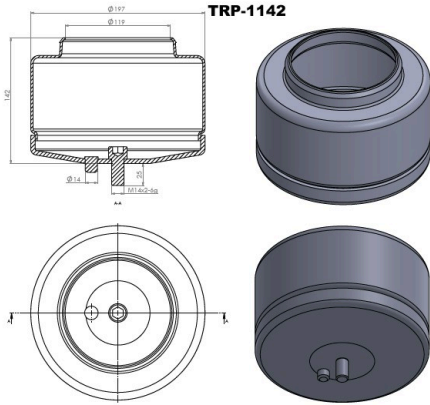

TRP-1142

TRP-1142 AIR SPRING LOWER PISTON

OEM REFERENCES		CROSS REFERENCES	
VOLVO	22058739	CONTITECH	4562 N P03