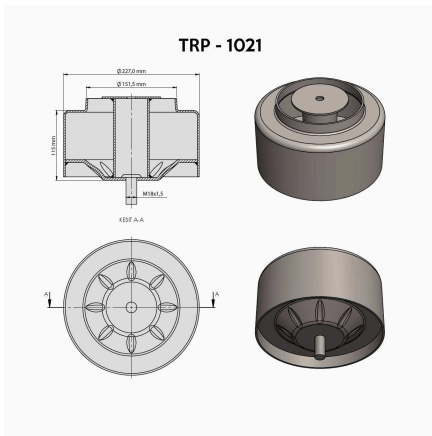

TRP - 1019

TRP-1019 BMC PROBUS AIR SPRING LOWER PISTON

OEM REFERENCES		CROSS REFERENCES	
BMC	53RS900083	BLACKTECH	RML 9755 C3

TRP-1020 BMC PROBUS AIR SPRING LOWER PISTON

OEM REFERENCES		CROSS REFERENCES	

TRP-1021 OTOKAR AIR SPRING LOWER PISTON