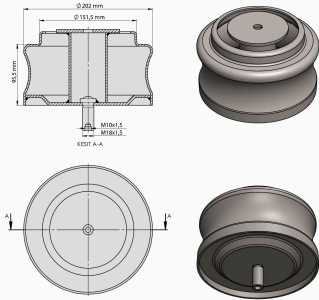

TRP - 1042

TRP-1042 TEMSA AVENUE FRONT AIR SPRING LOWER PISTON

OEM REFERENCES		CROSS REFERENCES	
TEMSA	NK114120	BLACKTECH	RML 9987 C
		CONTITECH	876 MB
		AIRTECH	3876 K