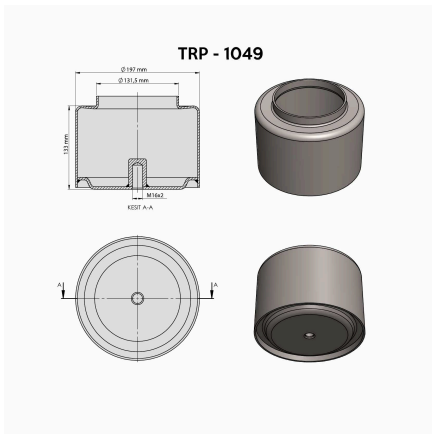

TRP-1049 DAF AIR SPRING LOWER PISTON

OEM REFERENCES		CROSS REFERENCES	
DAF	0392022	GOOD YEAR	1R11-798
DAF	0392011	FIRESTONE	W01 M58 8683
		AIRTECH	38683 K
		VIBRACOUSTIC	V1 DF 18-2
		BLACKTECH	RML 7998 C1
		CONTITECH	887 M K1
		PHOENIX	1 DF18-2