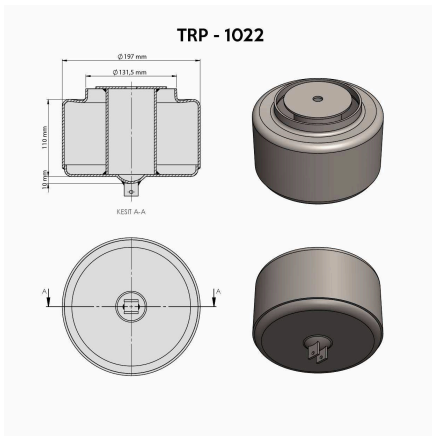

TRP-1022 VOLVO AIR SPRING LOWER PISTON

OEM REFERENCES		CROSS REFERENCES	
VOLVO	1076595	CONTITECH	4713 N P04
		GOOD YEAR	1R12-763
		AIRTECH	34713 P