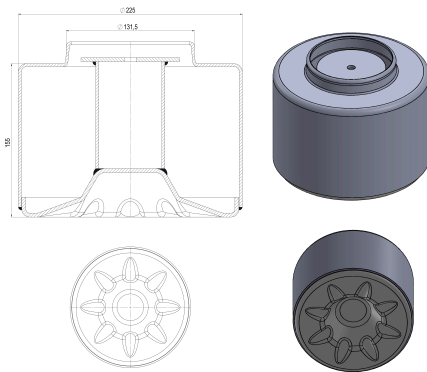

TRP-1280

TRP-1280 AIR SPRING LOWER PISTON

OEM REFERENCES		CROSS REFERENCES	
MERCEDES	A 960 320 76 57	CONTITECH	6131 N P40
MERCEDES	A 960 320 34 57	FIRESTONE	1T17HAR-7.5
		FIRESTONE	W01-M58-6095