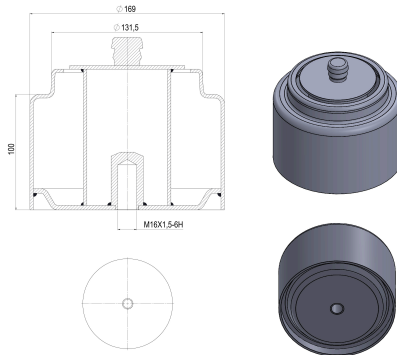

TRP-1268

TRP-1268 AIR SPRING LOWER PISTON

OEM REFERENCES		CROSS REFERENCES	
DAF	1882448	CONTITECH	6751 N PO2 L

TRP-1269 AIR SPRING LOWER PISTON

OEM REFERENCES		CROSS REFERENCES