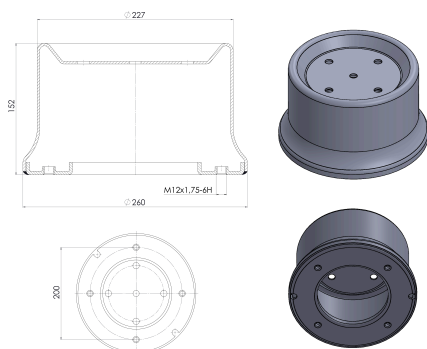

OEM REFERENCES		CROSS REFERENCES	
VOLVO	3030272		661 N24
VOLVO	661N 24/PD		

TRP-1285

TRP-1285 AIR SPRING LOWER PISTON

OEM REFERENCES		CROSS REFERENCES	
		NEWAY	90557270 AD-130**CA
		FIRESTON	W01-358-8793**CA