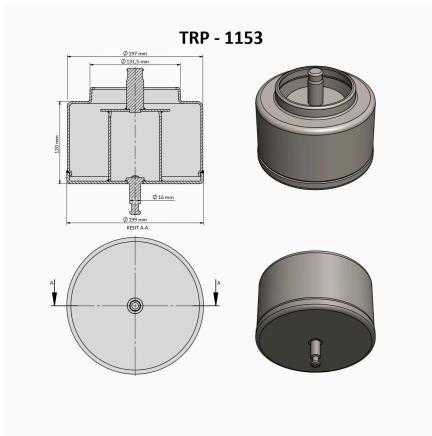

TRP-1153 AIR SPRING LOWER PISTON

OEM REFERENCES		CROSS REFERENCES	
VOLVO	21 977 974	CONTITECH	6631 N P01