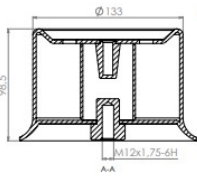

TRP-1198 VOLVO AIR SPRING LOWER PISTON

OEM REFERENCES		CROSS REFERENCES	
VOLVO	20554752	CONTITECH	54752M
		FEBI	46271

TRP-1199 ISUZU AIR SPRING LOWER PISTON

OEM REFERENCES		CROSS REFERENCES	
OTOKAR	12F00-03648-AA	VIBRACOUSTIC	VIG12B7

TRP-1200 IVECO STRALIS AIR SPRING LOWER PISTON

OEM REFERENCES		CROSS REFERENCES	

TRP-1201 AIR SPRING LOWER PISTON

OEM REFERENCES		CROSS REFERENCES	
HENDRICKSON	507782	FIRESTONE	W01 M58 8762
SAF	3.229.0006.01	CONTITECH	912 MB
SAF	3.229.0013.00	BLACKTECH	RML 71314 C
SAF	2.229.0005.00	AIRTECH	3912 K