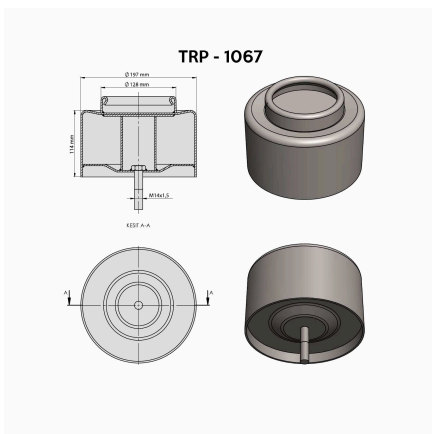

TRP-1067 IVECO AIR SPRING LOWER PISTON

OEM REFERENCES		CROSS REFERENCES	
IVECO	6144040	AIRTECH	3943
IVECO	8160165	GART	D276D/276.0.260
		FIRESTONE	W01 095 01 89
		DUNLOP	D11 S03
		CONTITECH	943 N
		BLACKTECH	RL 9054
		CF GOMMA	1S 285-1888809
		GOOD YEAR	9001