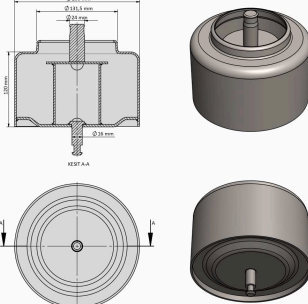

TRP - 1148

TRP-1148 AIR SPRING LOWER PISTON

OEM REFERENCES		CROSS REFERENCES