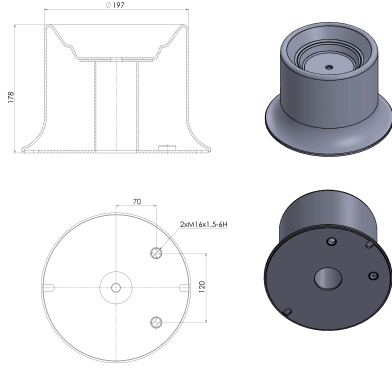

OEM REFERENCES		CROSS REFERENCES	
BMC	31100130410-1	BMC	28683-K

TRP-1189

TRP-1189 BMC NEOCITY REAR AIR SPRING LOWER PISTON

OEM REFERENCES		CROSS REFERENCES	
BMC	31100153510	BMC	24885-01 K

TRP-1190

TRP-1190 AIR SPRING LOWER PISTON