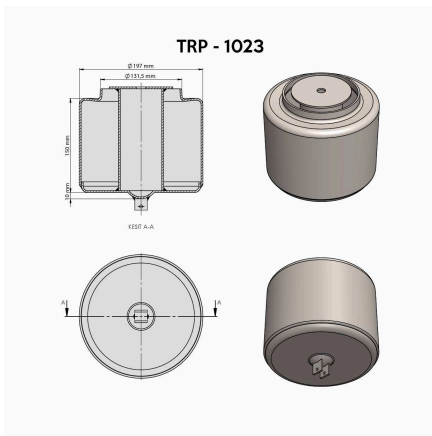

TRP-1023 VOLVO AIR SPRING LOWER PISTON

OEM REFERENCES		CROSS REFERENCES	
VOLVO	3950209	VIBRACOUSTIC	V1 E 21 D
VOLVO	1076594	PHOENIX	1 E 21 D
		GOOD YEAR	9013
		FIRESTONE	W01 095 0197
		CONTITECH	782 MB-3
		BLACKTECH	RML 99205C
		AIRTECH	3782