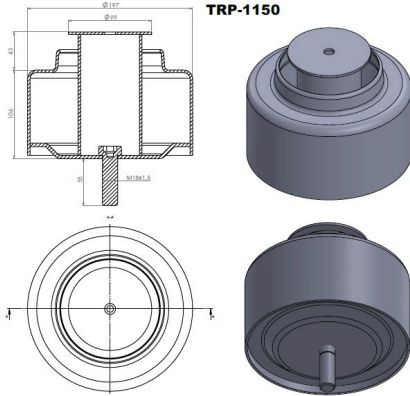

TRP-1150

TRP-1150 TEMSA AIR SPRING LOWER PISTON

OEM REFERENCES		CROSS REFERENCES	

TRP - 1151

TRP-1151 AIR SPRING LOWER PISTON

OEM REFERENCES		CROSS REFERENCES	
DAF	526651	CONTITECH	836 MB K6

TRP - 1152

TRP-1152 VOLVO AIR SPRING LOWER PISTON