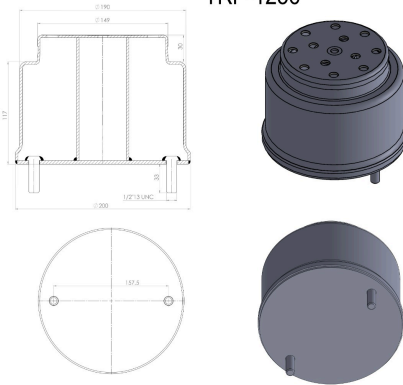

TRP-1256

TRP-1256 AIR SPRING LOWER PISTON

OEM REFERENCES		CROSS REFERENCES