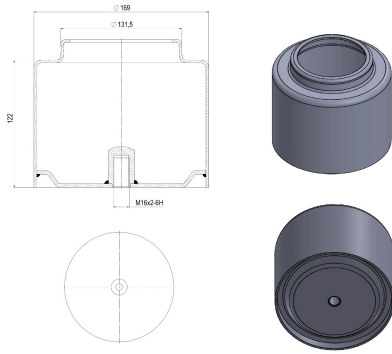

TRP-1274

TRP-1274 AIR SPRING LOWER PISTON

OEM REFERENCES		CROSS REFERENCES