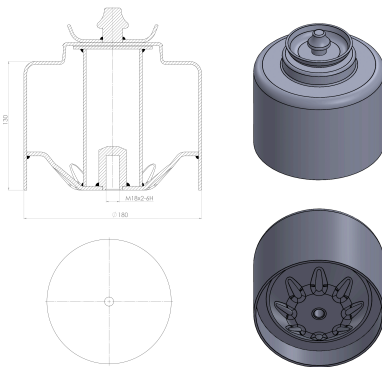

TRP-1219

TRP-1219 AIR SPRING LOWER PISTON

OEM REFERENCES		CROSS REFERENCES	
MAN	81436010032	CONTITECH	882N1**CA