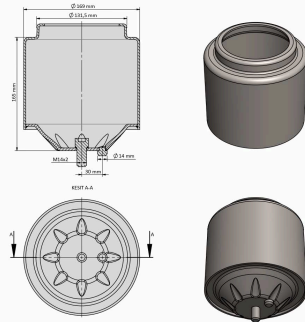

TRP - 1114

TRP-1114 KARSAN AIR SPRING LOWER PISTON

OEM REFERENCES		CROSS REFERENCES	

TRP - 1115

TRP-1115 VOLVO AIR SPRING LOWER PISTON

OEM REFERENCES		CROSS REFERENCES	
		CONTITECH	4570 N P02

TRP - 1116

TRP-1116 VOLVO AIR SPRING LOWER PISTON