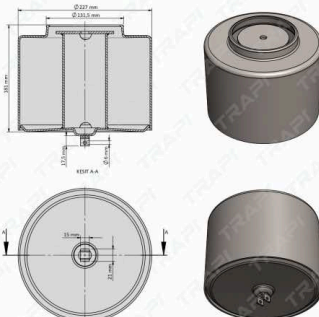

TRP-1150

TRP-1150 TEMSA AIR SPRING LOWER PISTON

OEM REFERENCES		CROSS REFERENCES	

TRP - 1151

TRP-1151 AIR SPRING LOWER PISTON

OEM REFERENCES		CROSS REFERENCES	
DAF	526651	CONTITECH	836 MB K6

TRP - 1152

TRP-1152 VOLVO AIR SPRING LOWER PISTON