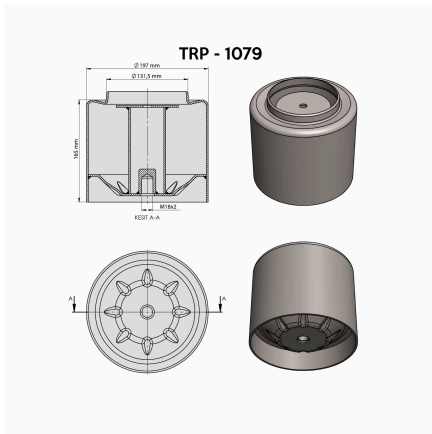

TRP-1079 AIR SPRING LOWER PISTON

OEM REFERENCES		CROSS REFERENCES	
		CONTITECH	4483 N1 P06