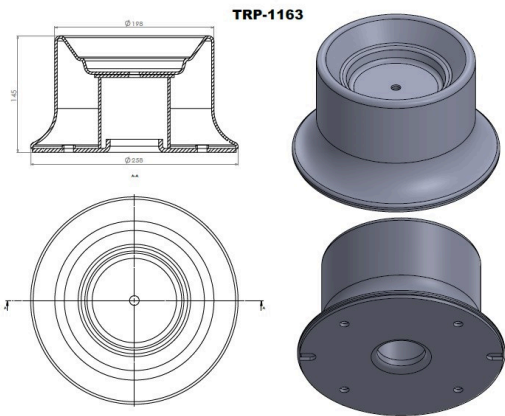

TRP-1163 AIR SPRING LOWER PISTON

OEM REFERENCES		CROSS REFERENCES	
C20127		Firestone	W01 358 9508
		AIRTECH	34156-10 K