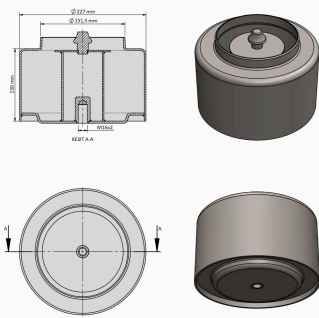

TRP-1150

TRP-1150 TEMSA AIR SPRING LOWER PISTON

OEM REFERENCES		CROSS REFERENCES	

TRP - 1151

TRP-1151 AIR SPRING LOWER PISTON

OEM REFERENCES		CROSS REFERENCES	
DAF	526651	CONTITECH	836 MB K6

TRP - 1152

TRP-1152 VOLVO AIR SPRING LOWER PISTON