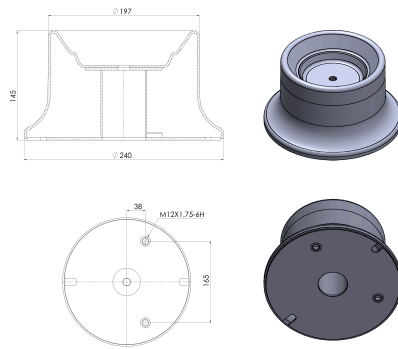

TRP-1170

TRP-1170 AIR SPRING LOWER PISTON

OEM REFERENCES		CROSS REFERENCES	

TRP-1171 AIR SPRING LOWER PISTON

OEM REFERENCES		CROSS REFERENCES