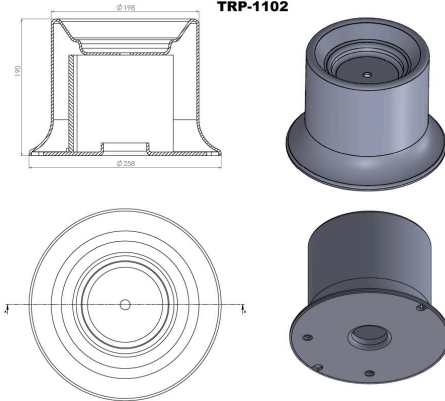

TRP-1102

TRP-1102 AIR SPRING LOWER PISTON

OEM REFERENCES		CROSS REFERENCES	
		CONTITECH	4159 NP07
		BLACKTECH	RML 75260 C7
		AIRTECH	34159-05K