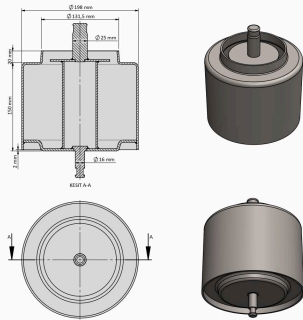

TRP - 1107

TRP-1107 AIR SPRING LOWER PISTON

OEM REFERENCES		CROSS REFERENCES	
VOLVO	20909150	GOOD YEAR	1R11-857
VOLVO	21321521		
VOLVO	21321515