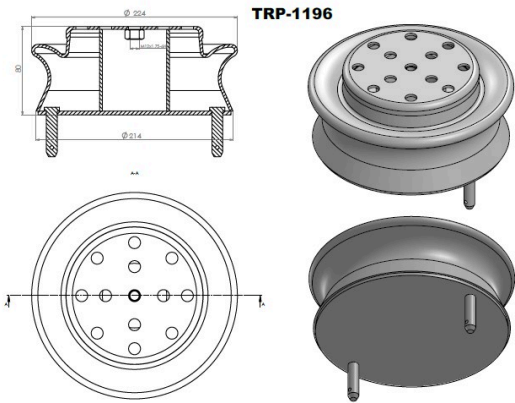

TRP-1196 AIR SPRING LOWER PISTON

OEM REFERENCES		CROSS REFERENCES	
SCANIA	1349708	CONTITECH	6703NP01
SCANIA	1386198	PHOENIX	1DF23B3
SCANIA	1362143	GOODYEAR	566263532