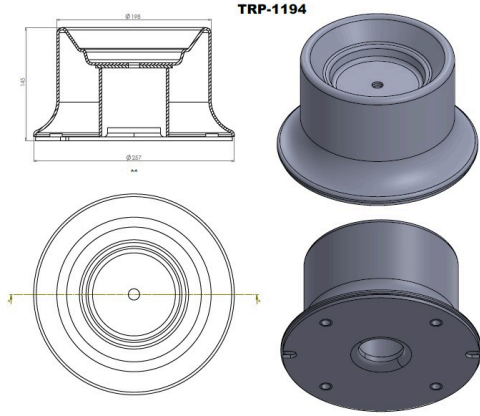

TRP-1194 AIR SPRING LOWER PISTON

OEM REFERENCES		CROSS REFERENCES	
1723277**CA		FIRESTONE	W01 3589361
		CONTITECH	4156 NP 07
		BLACKTECH	RML 75267 C7