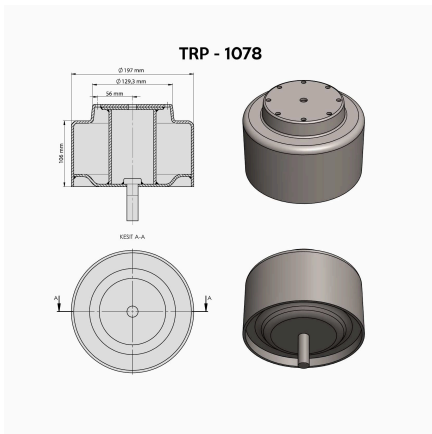

TRP-1078 BMC AIR SPRING LOWER PISTON

OEM REFERENCES		CROSS REFERENCES	
BMC	53RS900083	BLACKTECH	RML 9755 C3