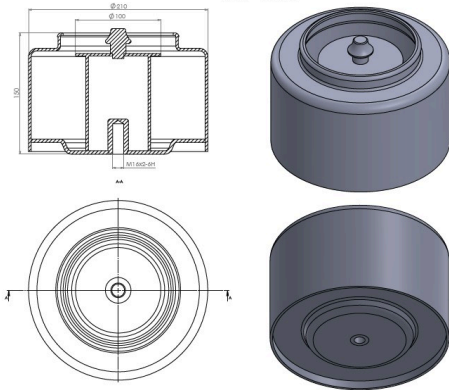

TRP-1159

TRP-1159 DAF AIR SPRING LOWER PISTON

OEM REFERENCES		CROSS REFERENCES	
VDL BUS	45015337	CONTITECH	836 N P14