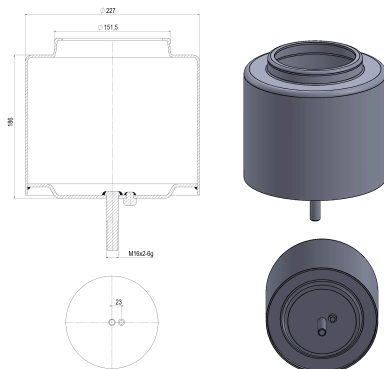

TRP-1277

TRP-1277 AIR SPRING LOWER PISTON

OEM REFERENCES		CROSS REFERENCES	
Scania	1434933