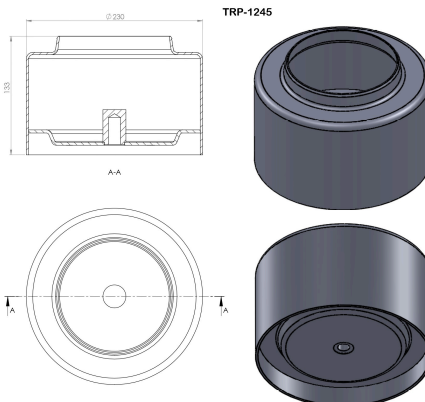

TRP-1245 AIR SPRING LOWER PISTON

OEM REFERENCES		CROSS REFERENCES	
DAF	1 794 422	ContiTech	836 N P12