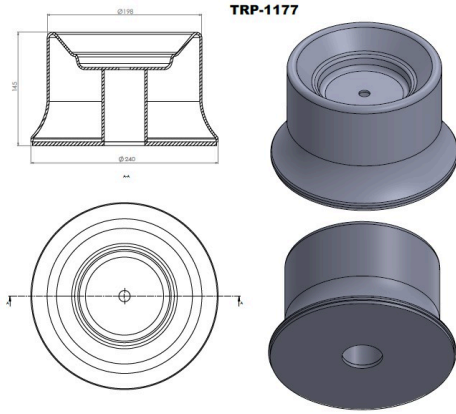

TRP-1175 AIR SPRING LOWER PISTON

OEM REFERENCES		CROSS REFERENCES	

TRP-1176

TRP-1176 AIR SPRING LOWER PISTON

OEM REFERENCES		CROSS REFERENCES	

TRP-1177 AIR SPRING LOWER PISTON

OEM REFERENCES		CROSS REFERENCES	