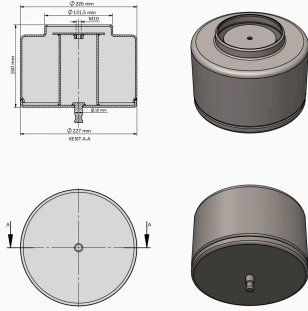

TRP - 1145

TRP-1145 AIR SPRING LOWER PISTON

OEM REFERENCES		CROSS REFERENCES	
VOLVO	21 451 178	CONTITECH	4582 N P01
VOLVO	21 451 174		
RENAULT	7.421.451.178