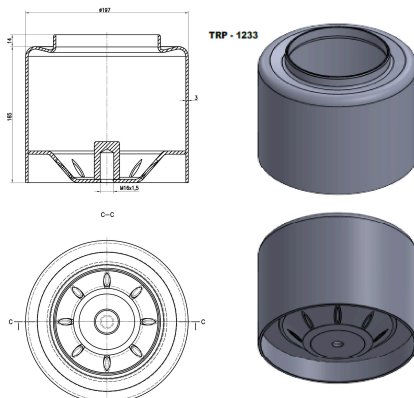

TRP-1233 AIR SPRING LOWER PISTON

OEM REFERENCES		CROSS REFERENCES	
MERCEDES	A9603200657	FIRESTONE	W01M588453
		CONTITECH	6123NP40