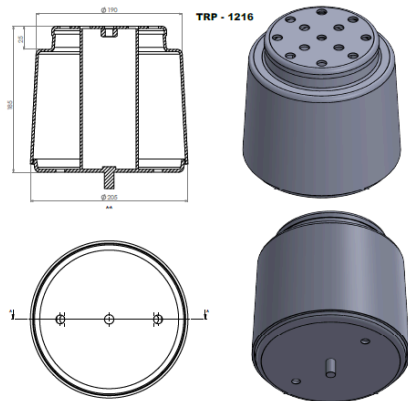

TRP-1216 AIR SPRING LOWER PISTON

OEM REFERENCES		CROSS REFERENCES	
SCANIA	473868	GOODYEAR	1R11-832
SCANIA	488264	BLACKTECH	RML 74506 C
SCANIA	1434506	AIRTECH	334506 K