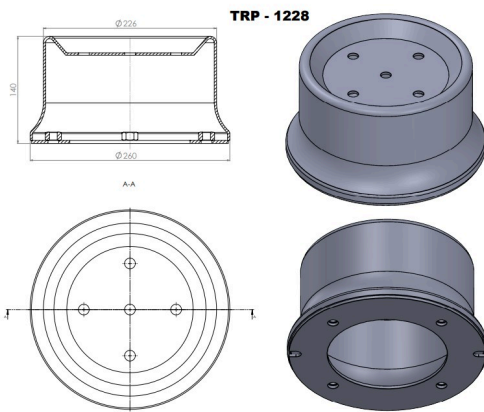

TRP-1228 AIR SPRING LOWER PISTON

OEM REFERENCES		CROSS REFERENCES	
CONTITECH	4019 N1 P01	MERCEDES - EVOBUS	A 960 320 3257
		HENDRICKSON	21AXC0001-P04