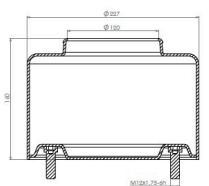

TRP-1173 AIR SPRING LOWER PISTON

OEM REFERENCES		CROSS REFERENCES	
VOLVO	61352305981	CONTITECH	4563N

TRP-1174 MERCEDES AXLE UPPER CUP

OEM REFERENCES		CROSS REFERENCES	
MERCEDES - EVOBUS	A 671 327 01 40		

TRP-1175 AIR SPRING LOWER PISTON

OEM REFERENCES		CROSS REFERENCES	

TRP-1176

TRP-1176 AIR SPRING LOWER PISTON

OEM REFERENCES		CROSS REFERENCES