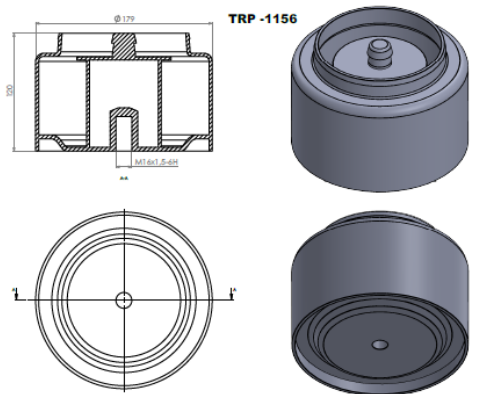

TRP-1156 AIR SPRING LOWER PISTON

OEM REFERENCES		CROSS REFERENCES