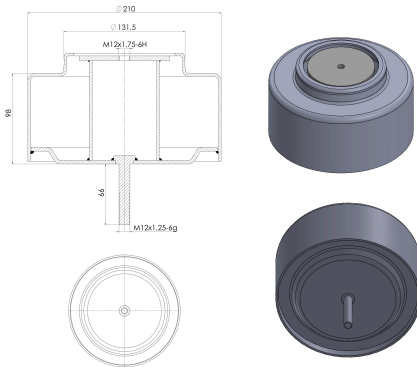

TRP-1264

TRP-1264 AIR SPRING LOWER PISTON

OEM REFERENCES		CROSS REFERENCES	
RENAULT	5.010.294.385.B	CONTITECH	884 N P04