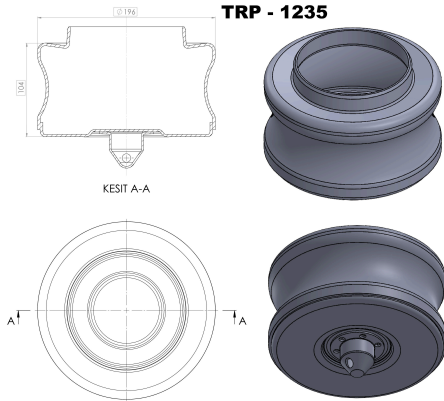

TRP - 1235

TRP-1235 AIR SPRING LOWER PISTON

OEM REFERENCES		CROSS REFERENCES	
VOLVO	20 573 109	CONTITECH	6600 N P01

TRP - 1236

TRP-1236 AIR SPRING LOWER PISTON

OEM REFERENCES		CROSS REFERENCES	
VOLVO	20 573 312	CONTITECH	6603 NP 01