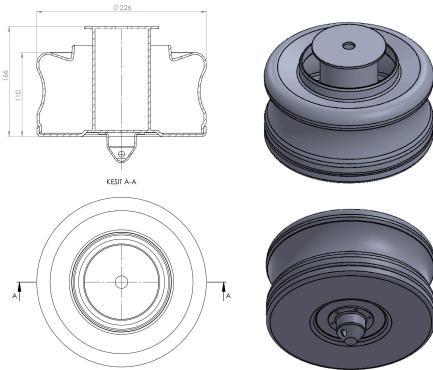

TRP - 1235

TRP-1235 AIR SPRING LOWER PISTON

OEM REFERENCES		CROSS REFERENCES	
VOLVO	20 573 109	CONTITECH	6600 N P01

TRP - 1236

TRP-1236 AIR SPRING LOWER PISTON

OEM REFERENCES		CROSS REFERENCES	
VOLVO	20 573 312	CONTITECH	6603 NP 01