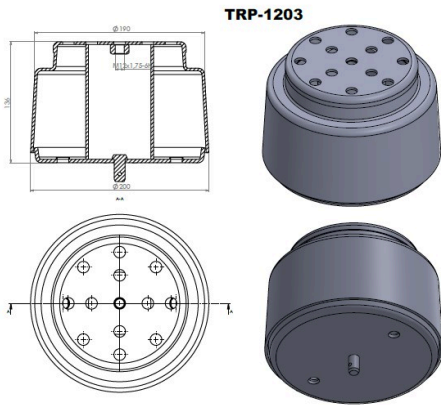

TRP-1203 AIR SPRING LOWER PISTON

OEM REFERENCES		CROSS REFERENCES	
SCANIA	1440307	GOODYEAR	1R 11 845
SCANIA	475149	BLACKTECH	RML 70307 C
SCANIA	1440860	AIRTECH	330307 K