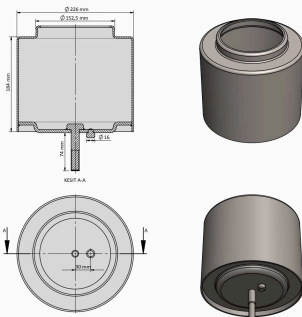

TRP - 1120

TRP-1120 AIR SPRING LOWER PISTON

OEM REFERENCES		CROSS REFERENCES	
SCANIA	1434933	BLACKTECH	RML 78633 C
		FIRESTONE	W01 M58 8633
		AIRTECH	34933 K