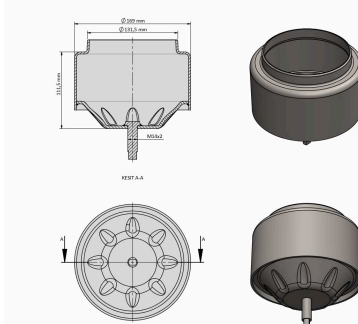

TRP - 1144

TRP-1144 AIR SPRING LOWER PISTON

OEM REFERENCES		CROSS REFERENCES	
VOLVO	1 076 420	BLACKTECH	RML 76420 C
VOLVO	20 582 212	CONTITECH	6420 (82212 M)
VOLVO	20 582 213	AIRTECH	36420 K
VOLVO	20 571 988		
VOLVO	20 456 158		
VOLVO	20 427 802