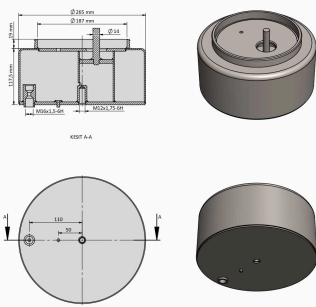

TRP - 1114

TRP-1114 KARSAN AIR SPRING LOWER PISTON

OEM REFERENCES		CROSS REFERENCES