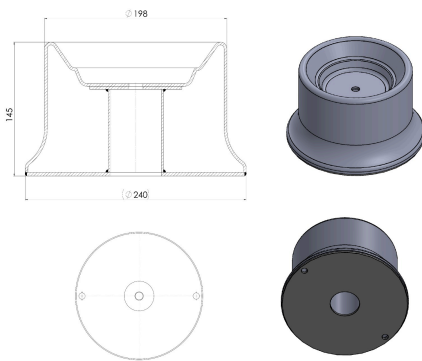

OEM REFERENCES		CROSS REFERENCES	

TRP-1270

TRP-1270

MAN EURO-6 REAR AIR SPRING LOWER PISTON

OEM REFERENCES		CROSS REFERENCES	
MAN	36.43603.0012		

TRP-1271

TRP-1271

AIR SPRING LOWER PISTON