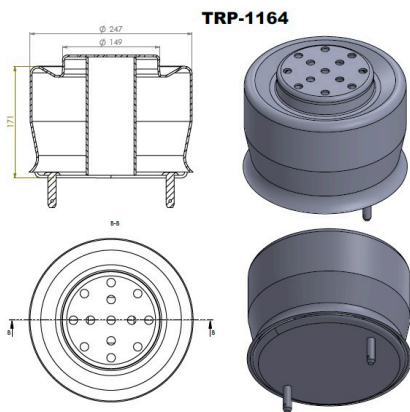

TRP-1161 AIR SPRING LOWER PISTON

OEM REFERENCES		CROSS REFERENCES	
SCANIA	2373116	SCANIA	2373116

TRP-1162 AIR SPRING LOWER PISTON

OEM REFERENCES		CROSS REFERENCES	

TRP-1163 AIR SPRING LOWER PISTON

OEM REFERENCES		CROSS REFERENCES	
C20127		Firestone	W01 358 9508
		AIRTECH	34156-10 K