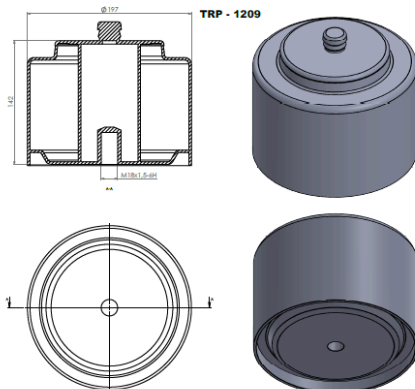

TRP-1209 AIR SPRING LOWER PISTON

OEM REFERENCES		CROSS REFERENCES	
BMC	31100153510-1