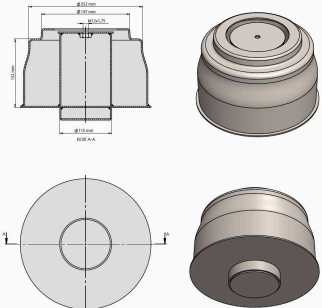

TRP - 1027

TRP-1027 NEOPLAN REAR AIR SPRING LOWER PISTON

OEM REFERENCES		CROSS REFERENCES	
NEOPLAN	AA1001002	DUNLOP	PNP3027300101
BPW	0220024600	CONTITECH	662 N
DAF	0578361	FIRESTONE	W01 095 0207
MAN	81436010051	GART	292.0.380
MAN	81436010018	CF GOMMA	92594
NEOPLAN	ZN1001000700	GOOD YEAR	9007
NEOPLAN	100100700	PHOENIX	1 E 32
NEOPLAN	100110200	VIBRACOUSTIC	V 1 E 32
NEOPLAN	100112251	BLACKTECH	RL 9773