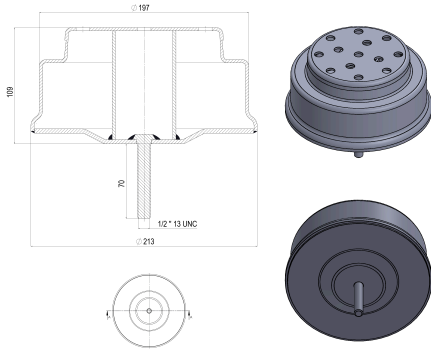

TRP-1282

TRP-1282 AIR SPRING LOWER PISTON

OEM REFERENCES		CROSS REFERENCES	
		GOOD YEAR	1R11-220
		GOOD YEAR	1R11-119 1R11-219
		FIRESTONE	W01 358 9622
		FIRESTONE	W01 358 9617
		CONTITECH	9 9-9 P 860
		GOOD YEAR	1R11-221
		FIRESTONE	W013589675