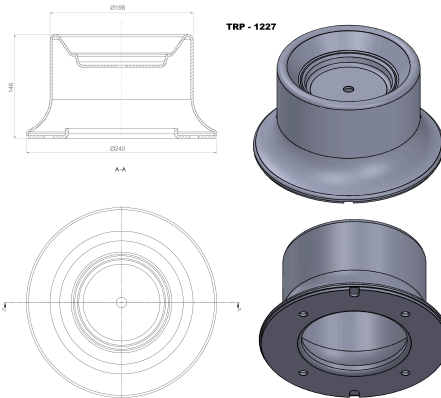

TRP-1227 AIR SPRING LOWER PISTON

OEM REFERENCES		CROSS REFERENCES	
MERCEDES - EVOBUS	9423205921	HENDRICKSON	508263
		GOOD YEAR	1R11-847