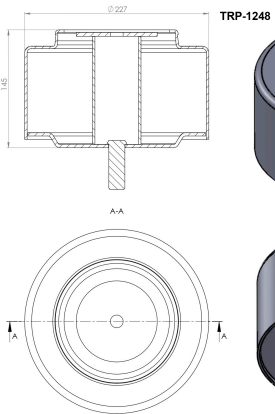

TRP-1248 AIR SPRING LOWER PISTON

OEM REFERENCES		CROSS REFERENCES	
SOLARIS	1001 101 045	Phoenix	1 DF 25 A-22