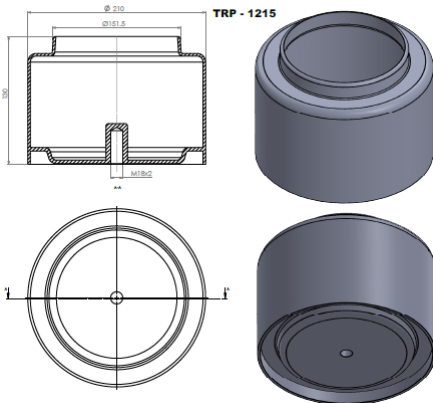

TRP-1215 AIR SPRING LOWER PISTON

OEM REFERENCES		CROSS REFERENCES	
DAF	5015338		
DAF	45015338		
DAF	30023245