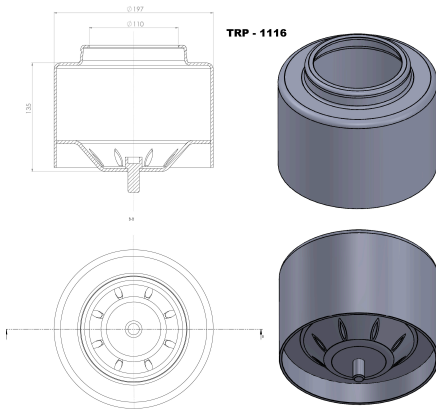

TRP - 1114

TRP-1114 KARSAN AIR SPRING LOWER PISTON

OEM REFERENCES		CROSS REFERENCES	

TRP - 1115

TRP-1115 VOLVO AIR SPRING LOWER PISTON

OEM REFERENCES		CROSS REFERENCES	
		CONTITECH	4570 N P02

TRP - 1116

TRP-1116 VOLVO AIR SPRING LOWER PISTON