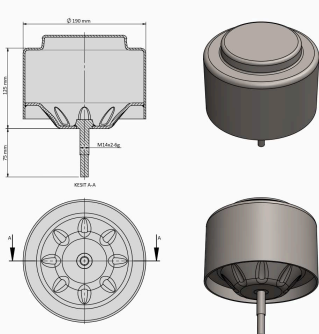

TRP - 1108

TRP-1108 IVECO AIR SPRING LOWER PISTON

OEM REFERENCES		CROSS REFERENCES	
IVECO	4714025	FIRESTONE	W01 095 0121