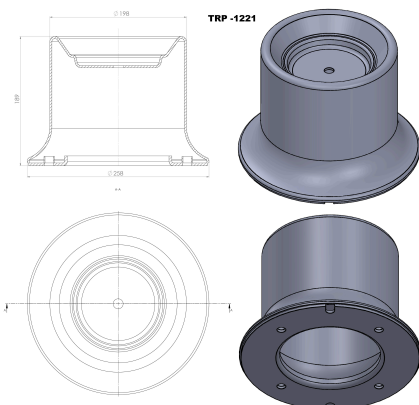

TRP - 1221

TRP-1221 AIR SPRING LOWER PISTON

OEM REFERENCES		CROSS REFERENCES	
		FIRESTONE	W01M587548