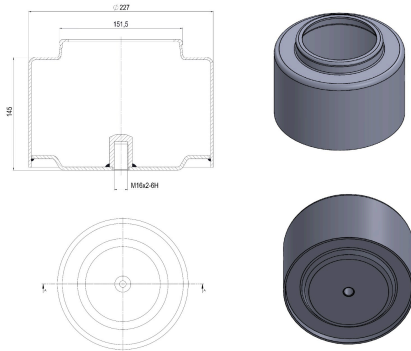

TRP-1276

TRP-1276 AIR SPRING LOWER PISTON

OEM REFERENCES		CROSS REFERENCES	
DAF	1901305