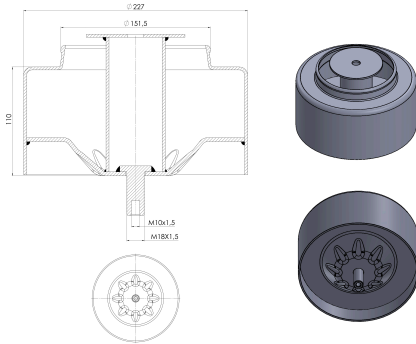

TRP-1204

TRP-1204 OTOKAR KENT REAR AIR SPRING LOWER PISTON

OEM REFERENCES		CROSS REFERENCES	
	16N07-03644-AA