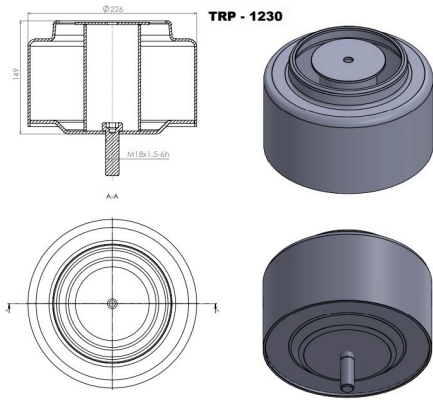

TRP-1230 AIR SPRING LOWER PISTON

OEM REFERENCES		CROSS REFERENCES	
SOLARIS	1001 101 060	Phoenix	1 DF 25 A-7
SOLARIS	1001 101 047	Vibracoustic	V1DF25A-7