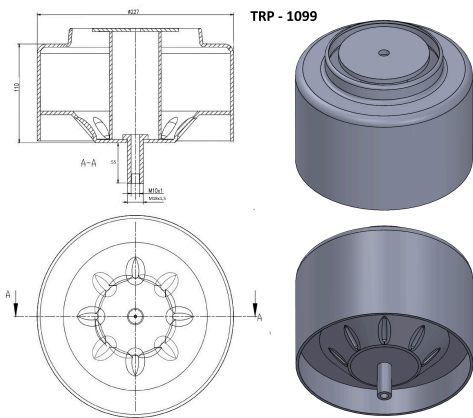

TRP-1099 ISUZU FRONT AIR SPRING LOWER PISTON

OEM REFERENCES		CROSS REFERENCES