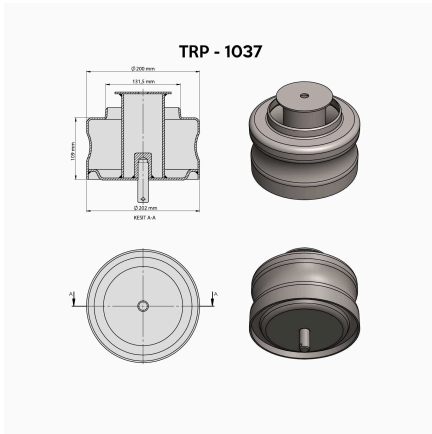

TRP-1037 BMC PROBUS AIR SPRING LOWER PISTON

OEM REFERENCES		CROSS REFERENCES