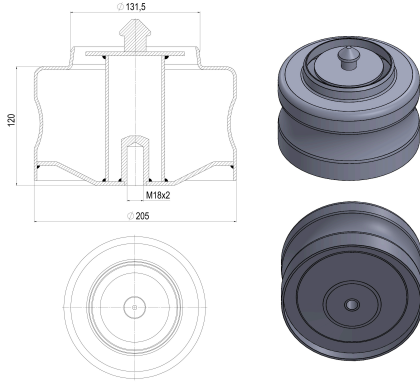

TRP-1276

TRP-1276 AIR SPRING LOWER PISTON

OEM REFERENCES		CROSS REFERENCES	
DAF	1901305		

TRP-1277

TRP-1277 AIR SPRING LOWER PISTON

OEM REFERENCES		CROSS REFERENCES	
Scania	1434933		

TRP-1278

TRP-1278 AIR SPRING LOWER PISTON