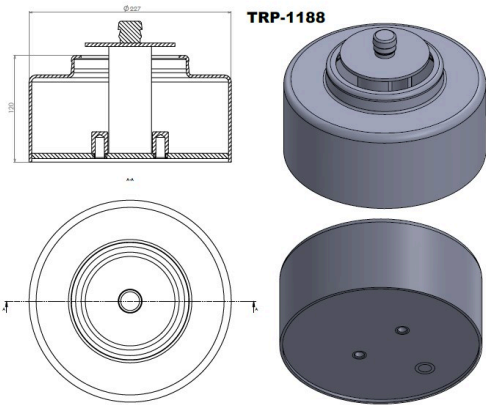

TRP-1186

TRP-1186 AIR SPRING LOWER PISTON

OEM REFERENCES		CROSS REFERENCES	

TRP-1187

TRP-1187 OTOKAR KENT AIR SPRING LOWER PISTON

OEM REFERENCES		CROSS REFERENCES	
OTOKAR	16N00-05806-BA		

TRP-1188

TRP-1188 BMC NEOCITY FRONT AIR SPRING LOWER PISTON