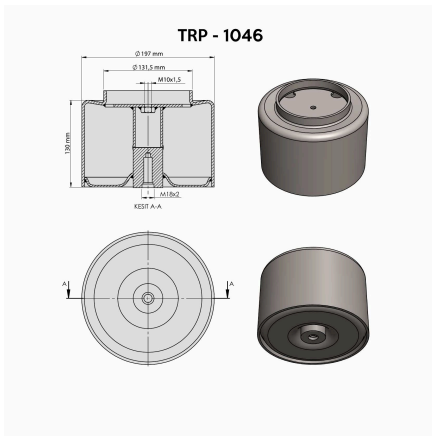

TRP-1046 MAN AIR SPRING LOWER PISTON

OEM REFERENCES		CROSS REFERENCES	
MAN	81436030060	FIRESTONE	W01 0950555
MAN	81436006042		
MAN	81998101120		
MAN	36436030011