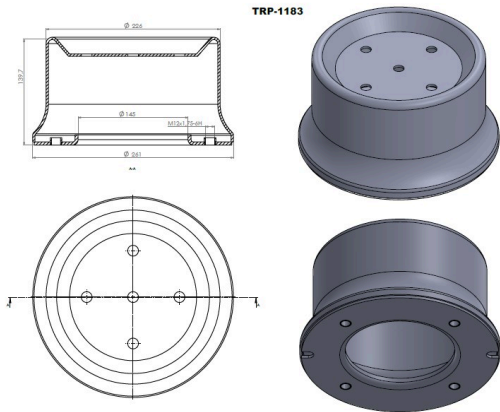

TRP-1182 AIR SPRING LOWER PISTON

OEM REFERENCES		CROSS REFERENCES	

TRP-1183 AIR SPRING LOWER PISTON

OEM REFERENCES		CROSS REFERENCES	
Schmitz Cargobull	1101440	AIRTECH	32918 K
SAF	3229242700	FIRESTONE	W01 M58 6338
Schmitz Cargobull	016010	VIBRACOUSTIC	V 1 D 28A-10
SAF	3.229.2227.00	DUNLOP	D13 B25
SAF	3.229.2127.00	CONTITECH	810 MB
SAF	3.229.0027.00	BLACKTECH	RMI 7921 C