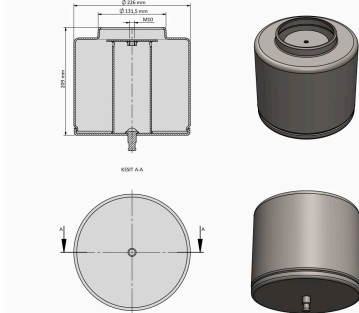

TRP - 1131

TRP-1131 AIR SPRING LOWER PISTON

OEM REFERENCES		CROSS REFERENCES	
VOLVO	21451172	CONTITECH	4580 N P01