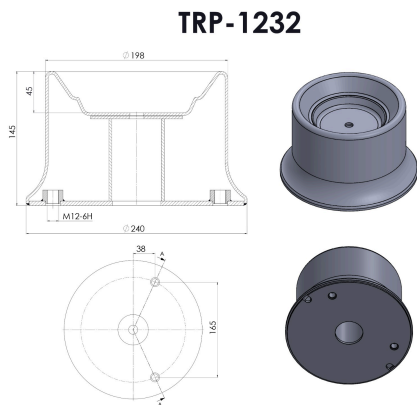

TRP-1231 AIR SPRING LOWER PISTON

OEM REFERENCES		CROSS REFERENCES	
Weweler	US 07337R	Goodyear	1R14-825

TRP-1232 AIR SPRING LOWER PISTON

OEM REFERENCES		CROSS REFERENCES	
HENDRICKSON	HS508385	VIBRACOUSTIC	V1D23G4WB
IVECO	504108867	BLACKTECH	RML78385C