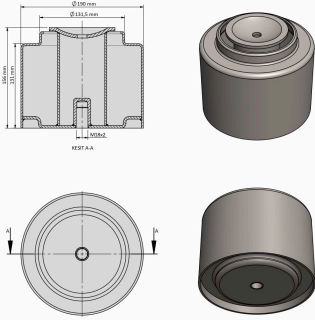

TRP - 1149

TRP-1149 MAN AIR SPRING LOWER PISTON

OEM REFERENCES		CROSS REFERENCES	
MAN	81.43601.0152	VIBRACOUSTIC	V 1 DF 19B-1
MAN	81.43600.6035	GOOD YEAR	1R11-820
		CONTITECH	4884 N1 P06
		BLACKTECH	RML 75995 C6
		AIRTECH	34884 K