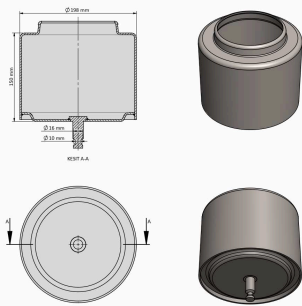

TRP - 1118

TRP-1118 DAF AIR SPRING LOWER PISTON

OEM REFERENCES		CROSS REFERENCES