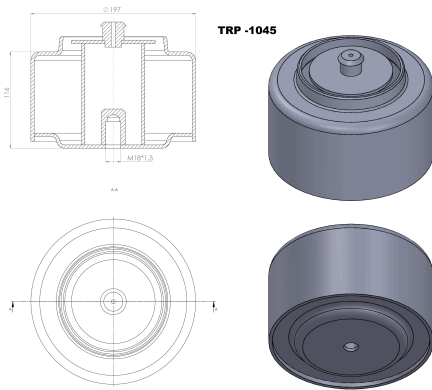

TRP-1045 AIR SPRING LOWER PISTON

OEM REFERENCES		CROSS REFERENCES	
VOLVO	138204	VIBRACOUSTIC	V1 E20-1