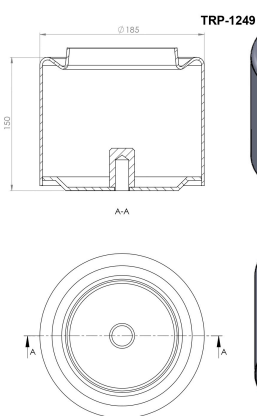

TRP-1249 AIR SPRING LOWER PISTON

OEM REFERENCES		CROSS REFERENCES	
DAF	1 892 487	CONTITECH	6433 N P01