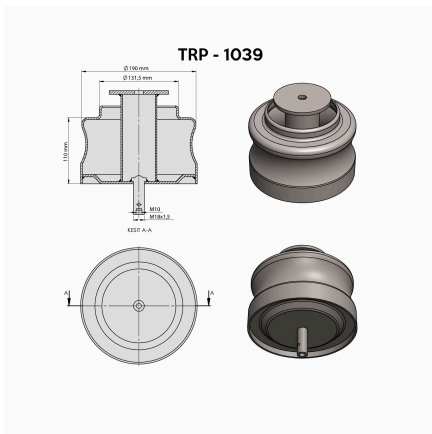

TRP-1039 TEMSA AVENUE REAR AIR SPRING LOWER PISTON

OEM REFERENCES		CROSS REFERENCES	
TEMSA	NK113120	VIBRACOUSTIC	V 1 E 21 D
	NK113141Y	GOOD YEAR	9013
		FIRESTONE	W01 095 0197
		CONTITECH	782 MB-2
		BLACKTECH	RML 99205 C
		AIRTECH	3782
		PHOENIX	1 E 21 D