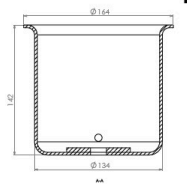

TRP-1173 AIR SPRING LOWER PISTON

OEM REFERENCES		CROSS REFERENCES	
VOLVO	61352305981	CONTITECH	4563N

TRP-1174

TRP-1174 MERCEDES AXLE UPPER CUP

OEM REFERENCES		CROSS REFERENCES	
MERCEDES - EVOBUS	A 671 327 01 40		

TRP-1175 AIR SPRING LOWER PISTON

OEM REFERENCES		CROSS REFERENCES	

TRP-1176 AIR SPRING LOWER PISTON

OEM REFERENCES		CROSS REFERENCES