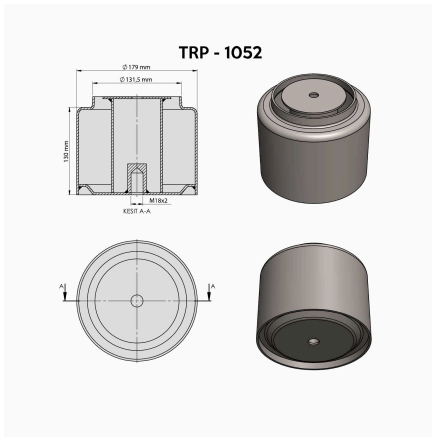

TRP-1052 4882 MAN AIR SPRING LOWER PISTON

OEM REFERENCES		CROSS REFERENCES	
MAN	81436010151	AIRTECH	34882 K
MAN	81436006036	BLACKTECH	RML 75993 C
	81436030068	CONTITECH	4882 N1 P05
		GOOD YEAR	1R10-702
		VIBRACOUSTIC	V 1 DF 16-2