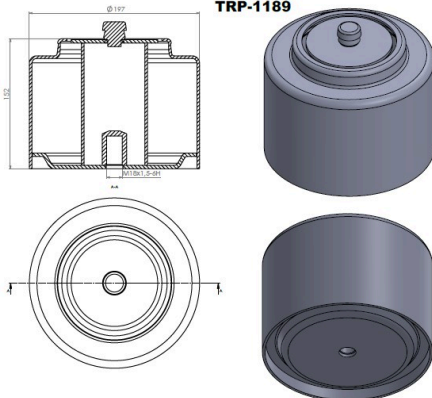

TRP-1189

TRP-1189 BMC NEOCITY REAR AIR SPRING LOWER PISTON

OEM REFERENCES		CROSS REFERENCES	
BMC	31100153510	BMC	24885-01 K