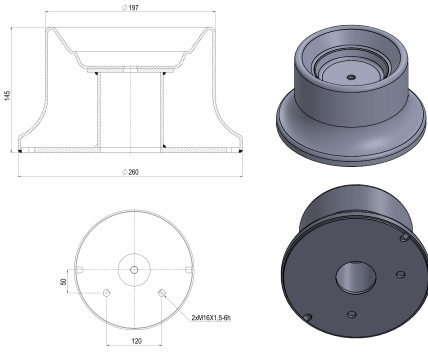

TRP-1286

TRP-1286 AIR SPRING LOWER PISTON

OEM REFERENCES		CROSS REFERENCES	
GIRELLI	12220530	CF GOMMA	1T 323-33 / 96873