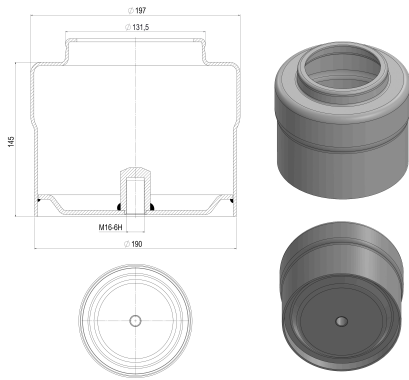

TRP-1157

TRP-1157 AIR SPRING LOWER PISTON

OEM REFERENCES		CROSS REFERENCES	
ISUZU	1529835	Firestone	W01M588679