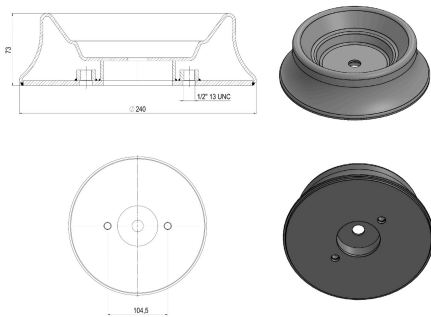

TRP-1283

TRP-1283 AIR SPRING LOWER PISTON

OEM REFERENCES		CROSS REFERENCES	
IVECO	41298919	GOODYEAR	1R12-508**CA
		FIRESTONE	W01 358 8204**CA
		BLACKTECH	RML 79198 C