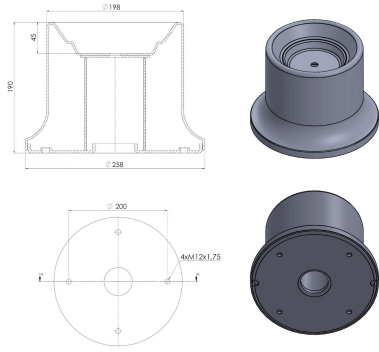

TRP-1234

TRP-1234 AIR SPRING LOWER PISTON

OEM REFERENCES		CROSS REFERENCES	
SCANIA	2373115	CONTITECH	4159 NP 03