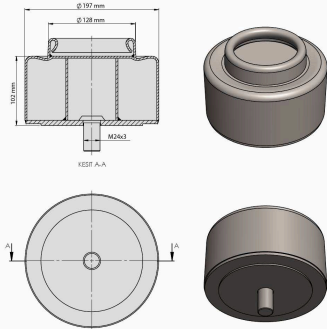

TRP - 1018

TRP-1018 BMC PROCITY AIR SPRING LOWER PISTON

OEM REFERENCES		CROSS REFERENCES	
BMC	53RS900144	BLACKTECH	RML 95101 C
BMC	7B70311		
BMC	53RS900085