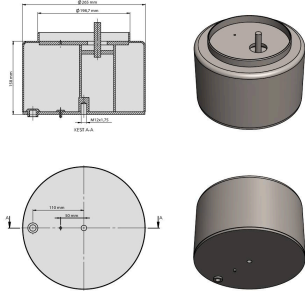

TRP - 1016

TRP-1016 OTOKAR AIR SPRING LOWER PISTON

OEM REFERENCES		CROSS REFERENCES	
OTOKAR	16M0003652	BLACKTECH	RML 9873 C