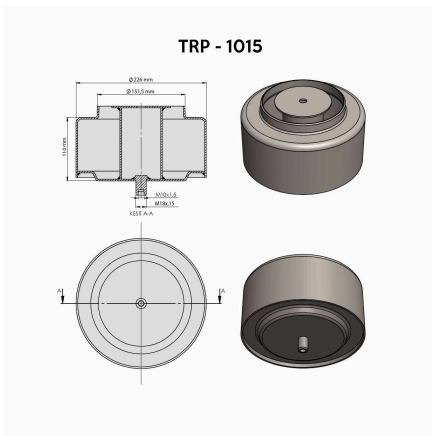

TRP-1012 HYUNDAI REAR AIR SPRING LOWER PISTON

OEM REFERENCES		CROSS REFERENCES	

TRP-1013 PNEUMATIC DOOR PISTON

OEM REFERENCES		CROSS REFERENCES	

TRP-1014 IVECO REAR AIR SPRING LOWER PISTON

OEM REFERENCES		CROSS REFERENCES	