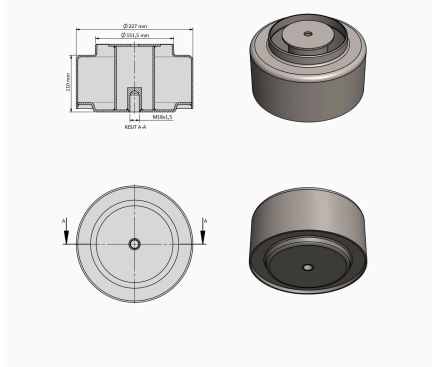

TRP - 1104

TRP-1104 BMC AIR SPRING LOWER PISTON

OEM REFERENCES		CROSS REFERENCES	
		CONTITECH	661 NP 04
		BLACKTECH	RML 9772 C4