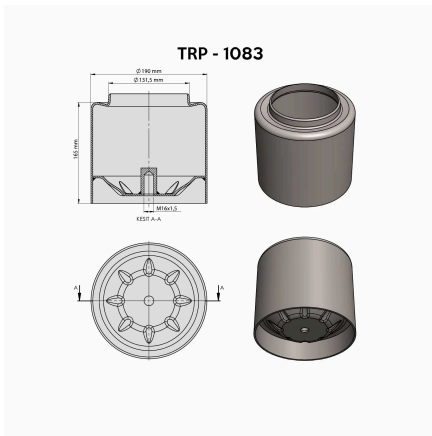

TRP-1083 MERCEDES AIR SPRING LOWER PISTON

OEM REFERENCES		CROSS REFERENCES	
MERCEDES	9423205221	FIRESTONE	1R7Z 440-290C
MERCEDES	9423200321	CF GOMMA	1VSC 285-30 206783
MERCEDES	9423200421	BLACKTECH	RML 95401 C3
		AIRTECH	34390-03 K
		CONTITECH	4930 NP 03