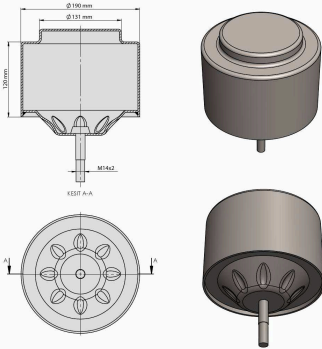

TRP-1024

TRP-1024 OTOKAR AIR SPRING LOWER PISTON

OEM REFERENCES		CROSS REFERENCES	
OTOKAR	16F0003652AC		

TRP-1025 TÜRKKAR AIR SPRING LOWER PISTON

OEM REFERENCES		CROSS REFERENCES	

TRP - 1026

TRP-1026 IVECO FRONT AIR SPRING LOWER PISTON