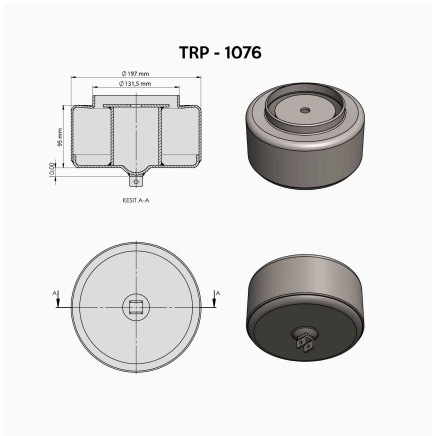

TRP-1076 AIR SPRING LOWER PISTON

OEM REFERENCES		CROSS REFERENCES	
		GOOD YEAR	1R12-763
		CONTITECH	4713 N
		AIRTECH	34713 P