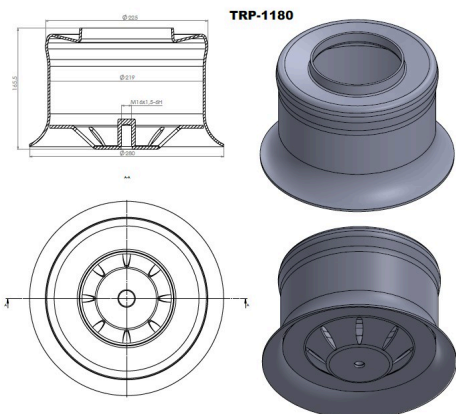

TRP-1180 AIR SPRING LOWER PISTON

OEM REFERENCES		CROSS REFERENCES	
Mercedes-Benz	A9743200217	CONTITECH	4757 NP 29
Mercedes-Benz	9423203221	BLACKTECH	RML 95868 C29
Mercedes-Benz	A9743200417	AIRTECH	34757-29 K
Mercedes-Benz	A9423203221	GOODYEAR	9520
Mercedes-Benz	9743200217		
Mercedes-Benz	9743200417