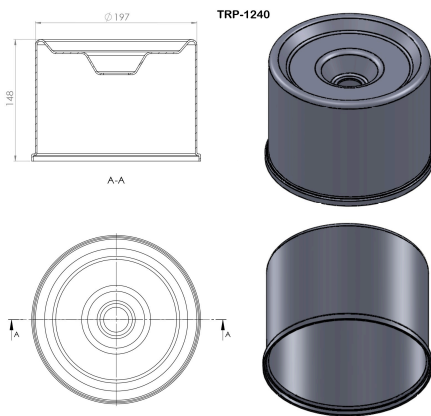

TRP-1240 AIR SPRING LOWER PISTON

OEM REFERENCES		CROSS REFERENCES	
BPW	03.139.39.49.0