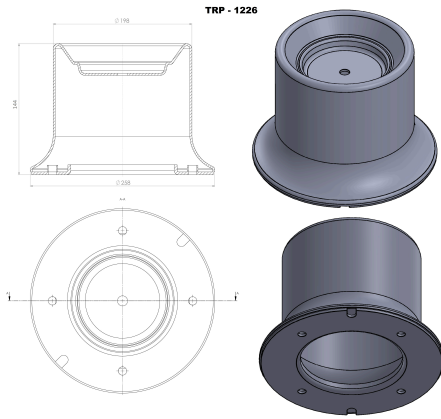

TRP-1226 AIR SPRING LOWER PISTON

OEM REFERENCES		CROSS REFERENCES	
SAF	3.229.0007.01	CONTITECH	4004 NP 02
SAF	2.229.0007.00	BLACKTECH	RML 75115 C
		AIRTECH	34004 P