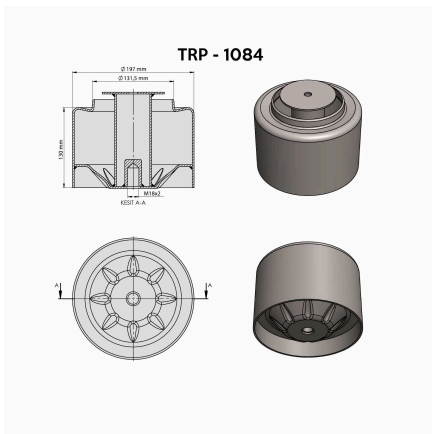

TRP-1084 MAN AIR SPRING LOWER PISTON

OEM REFERENCES		CROSS REFERENCES	
MAN	81436006038	GOOD YEAR	1R11-804
MAN	81436010153	CONTITECH	4883 N1 P07
		AIRTECH	34883 K