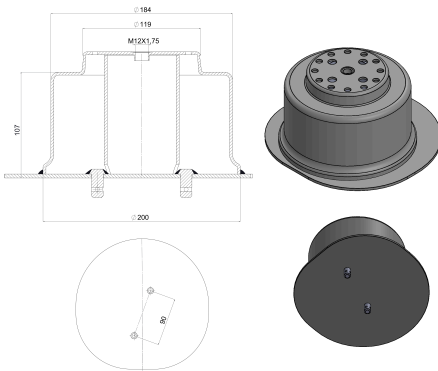

TRP-1279

TRP-1279 AIR SPRING LOWER PISTON

OEM REFERENCES		CROSS REFERENCES	
SCANIA	2024289	6716 N P02	CONTITECH
SCANIA	2024285	566-22-3-579	GOOD YEAR
SCANIA	2024283	566-22-3-579	GOOD YEAR
SCANIA	1726257	RML71896C	BLACKTECH
SCANIA	1726239