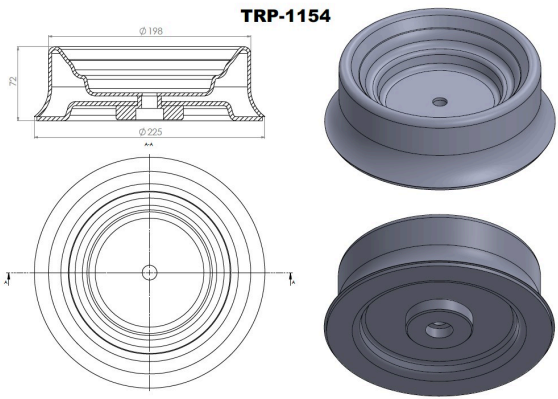

TRP-1154 AIR SPRING LOWER PISTON

OEM REFERENCES		CROSS REFERENCES	
VOLVO	20424543	BLACKTECH	RML 7543 C
		CONTITECH	4543 N