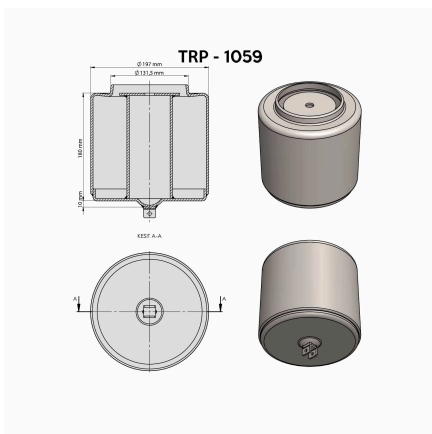

TRP-1059 AIR SPRING LOWER PISTON

OEM REFERENCES		CROSS REFERENCES	
VOLVO	1629780	CONTITECH	9780 N
		AIRTECH	39780 K