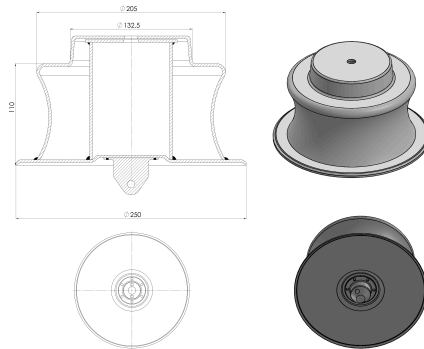

TRP-1284

TRP-1284 AIR SPRING LOWER PISTON

OEM REFERENCES		CROSS REFERENCES	
VOLVO	3030272		661 N24
VOLVO	661N 24/PD