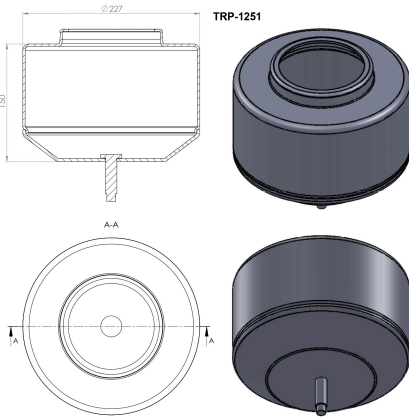

TRP-1251

TRP-1251 AIR SPRING LOWER PISTON

OEM REFERENCES		CROSS REFERENCES	
VOLVO	21961460	FEBI	174467