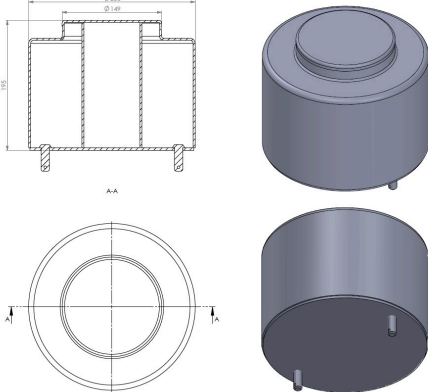

TRP - 1104

TRP-1104 BMC AIR SPRING LOWER PISTON

OEM REFERENCES		CROSS REFERENCES	
		CONTITECH	661 NP 04
		BLACKTECH	RML 9772 C4

TRP-1105 VAN HOOL AIR SPRING LOWER PISTON

OEM REFERENCES		CROSS REFERENCES	

TRP-1106