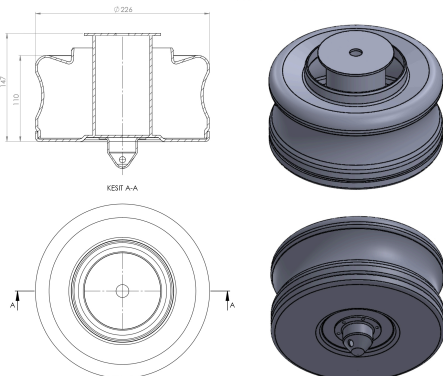

TRP - 1237

TRP-1237 AIR SPRING LOWER PISTON

OEM REFERENCES		CROSS REFERENCES	
VOLVO	20 573 311	CONTITECH	6603 N P02