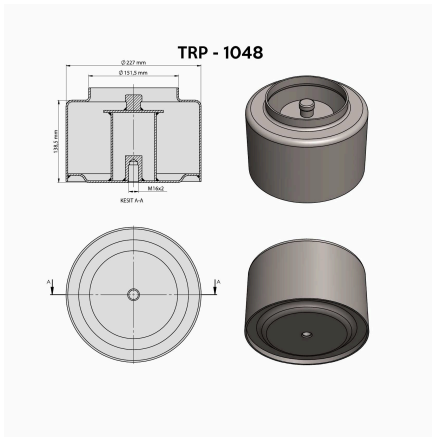

TRP-1048 DAF AIR SPRING LOWER PISTON

OEM REFERENCES		CROSS REFERENCES	
DAF	0526651	GOOD YEAR	1R12-768
		FIRESTONE	W01 M58 87 01
		CONTITECH	836 MB K6
		BLACKTECH	RML 7947 C6
		AIRTECH	3836-06K
		PHOENIX	1DF 25-15
		VIBRACOUSTIC	V1 DF 25-15