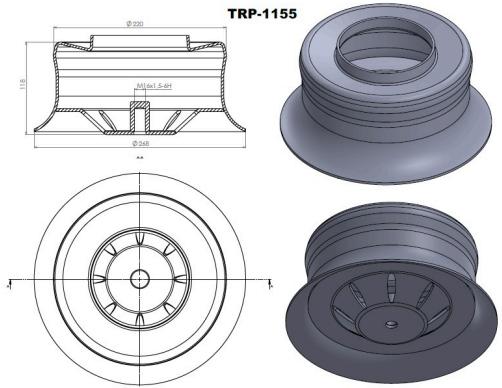

TRP-1155 AIR SPRING LOWER PISTON

OEM REFERENCES		CROSS REFERENCES	
Mercedes-Benz	A9423204421	CONTITECH	4759 NP 01
Mercedes-Benz	9423200217	BLACKTECH	RML 95860 C1
MERCEDES - EVOBUS	A 942 320 44 2117	AIRTECH	34759-01 K
MERCEDES - EVOBUS	A 942 320 02 1721		
Mercedes-Benz	A9423200217		
Mercedes-Benz	9423204421