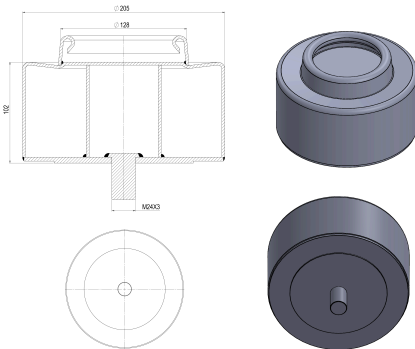

TRP-1018

TRP-1018 BMC PROCITY AIR SPRING LOWER PISTON

OEM REFERENCES		CROSS REFERENCES	
BMC	53RS900144	BLACKTECH	RML 95101 C
BMC	7B70311		
BMC	53RS900085