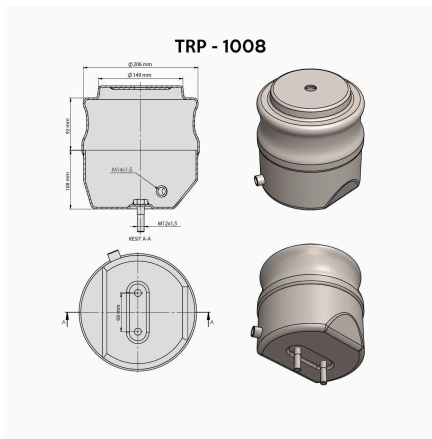

TRP-1008 MERCEDES 0403 FRONT AIR SPRING LOWER PISTON (LEFT)

OEM REFERENCES		CROSS REFERENCES	
MERCEDES	3563202243	PHOENIX	1 E 23
		BLACKTECH	RL 9561-36
		GOOD YEAR	9050
		VIBRACOUSTIC	V 1 E 23
		CONTITECH	RZ 450-25