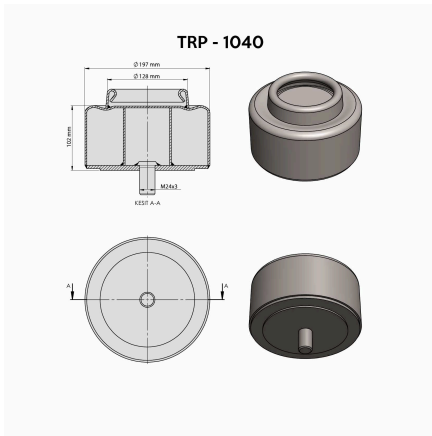

TRP-1040 BMC BELDE REAR AIR SPRING LOWER PISTON

OEM REFERENCES		CROSS REFERENCES	
BMC	53RS900144	BLACKTECH	RL 9827
BMC	7B70311