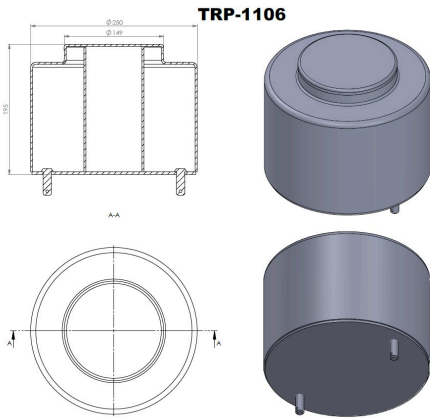

TRP-1105 VAN HOOL AIR SPRING LOWER PISTON

OEM REFERENCES		CROSS REFERENCES	

TRP-1106 SCANIA AIR SPRING LOWER PISTON

OEM REFERENCES		CROSS REFERENCES