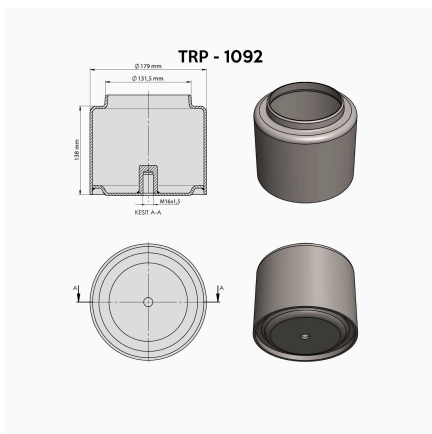

TRP-1092 DAF AIR SPRING LOWER PISTON

OEM REFERENCES		CROSS REFERENCES	
DAF	1266382	AIRTECH	3887-33 K
ARVIN-MERITOR	MLF7052	FIRESTONE	W01 M58 8682
		CONTITECH	887 M K3