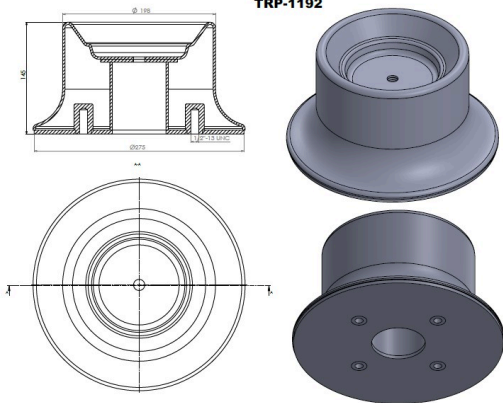

TRP-1192

TRP-1192 AIR SPRING LOWER PISTON

OEM REFERENCES		CROSS REFERENCES	
HENDRICKSON	C20413	GOODYEAR	1R12-375
HENDRICKSON	S20124	FIRESTONE	W01 358 9265
VOLVO	85101155	CONTITECH	9 10-19 P 435