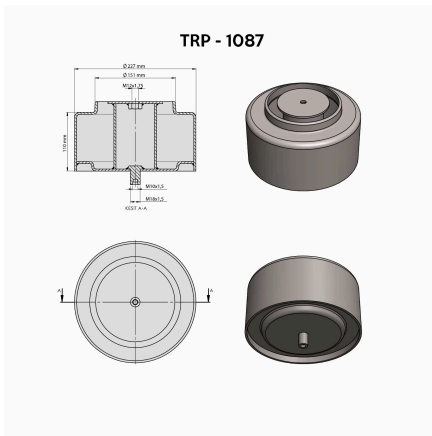

TRP-1087 VOLVO AIR SPRING LOWER PISTON

OEM REFERENCES		CROSS REFERENCES	
		CONTITECH	661 N P01
		BLACKTECH	RML 9772 C4
		AIRTECH	3661 K