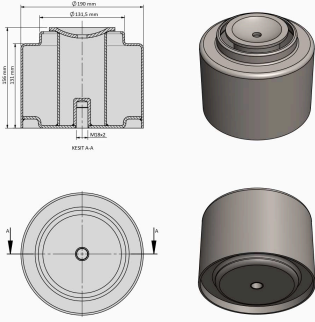

TRP - 1149

TRP-1149 MAN AIR SPRING LOWER PISTON

OEM REFERENCES		CROSS REFERENCES	
MAN	81.43601.0152	VIBRACOUSTIC	V 1 DF 19B-1
MAN	81.43600.6035	GOOD YEAR	1R11-820
		CONTITECH	4884 N1 P06
		BLACKTECH	RML 75995 C6
		AIRTECH	34884 K