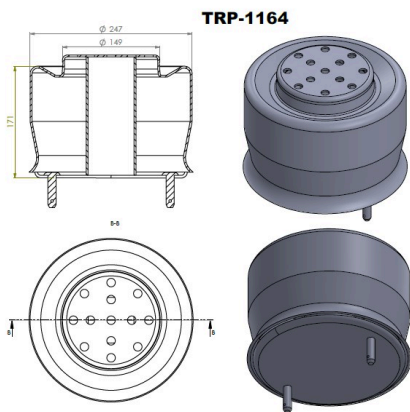

TRP-1164 AIR SPRING LOWER PISTON

OEM REFERENCES		CROSS REFERENCES	
Scania	1362147	GOOD YEAR	1R 13-745
ZG	ZG407320008	BLACKTECH	RML 76200 C
DAF	1536366	AIRTECH	36200 K
Scania	1386200		
Scania	1370744