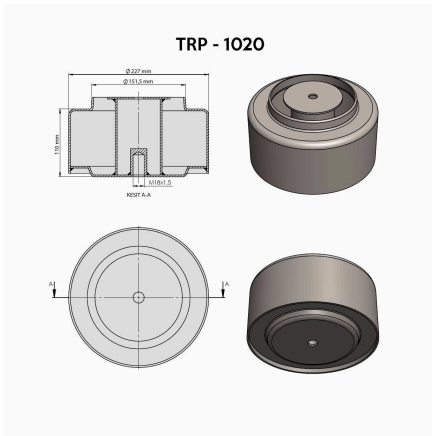

TRP-1020 BMC PROBUS AIR SPRING LOWER PISTON

OEM REFERENCES		CROSS REFERENCES