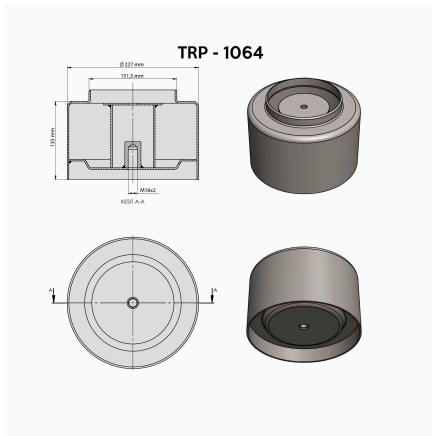

TRP-1064 DAF AIR SPRING LOWER PISTON

OEM REFERENCES		CROSS REFERENCES	
DAF	0377498	CONTITECH	836 MB K4
		FIRESTONE	W01 M58 8705
		PHOENIX	DF 25-14
		VIBRACOUSTIC	V 1 DF 25-14
		AIRTECH	3836 04K