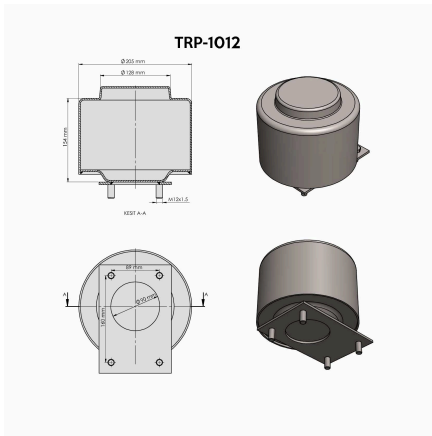

**TRP-1010** MAN FORTUNA REAR AIR SPRING LOWER PISTON

OEM REFERENCES		CROSS REFERENCES	
MAN	81998101118		
MAN	36436030009		
MAN	81436030075		

**TRP-1011** HYUNDAI FRONT AIR SPRING LOWER PISTON

OEM REFERENCES		CROSS REFERENCES	