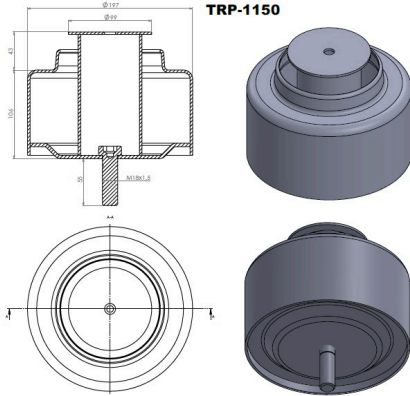

TRP-1150

**TRP-1150** TEMSA AIR SPRING LOWER PISTON

OEM REFERENCES		CROSS REFERENCES	

TRP - 1151

**TRP-1151** AIR SPRING LOWER PISTON

OEM REFERENCES		CROSS REFERENCES	
DAF	526651	CONTITECH	836 MB K6

TRP - 1152