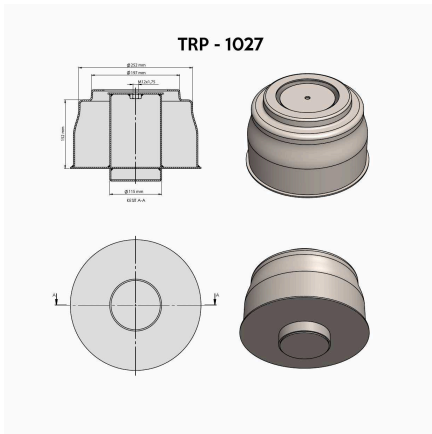

TRP-1027 NEOPLAN REAR AIR SPRING LOWER PISTON

OEM REFERENCES		CROSS REFERENCES	
NEOPLAN	AA1001002	DUNLOP	PNP3027300101
BPW	0220024600	CONTITECH	662 N
DAF	0578361	FIRESTONE	W01 095 0207
MAN	81436010051	GART	292.0.380
MAN	81436010018	CF GOMMA	92594
NEOPLAN	ZN1001000700	GOOD YEAR	9007
NEOPLAN	100100700	PHOENIX	1 E 32
NEOPLAN	100110200	VIBRACOUSTIC	V 1 E 32
NEOPLAN	100112251	BLACKTECH	RL 9773