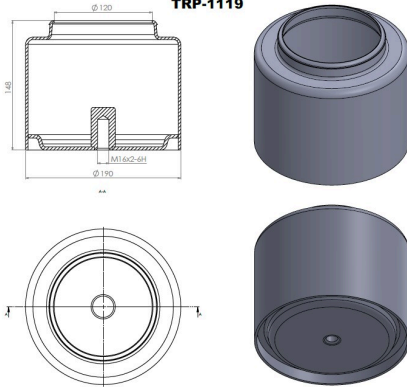

TRP-1119

TRP-1119 DAF AIR SPRING LOWER PISTON

OEM REFERENCES		CROSS REFERENCES	
DAF	1915956	CONTITECH	887 N P13