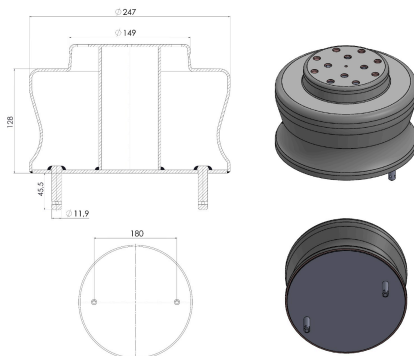

TRP-1160

TRP-1160 AIR SPRING LOWER PISTON

OEM REFERENCES		CROSS REFERENCES	
ZG	ZG407310008	GOOD YEAR	1R 13-744
ROR / Meritor	MLF7146	AIRTECH	36199 K
Scania	1370743	BLACKTECH	RML 76199 C
Scania	1386199		
Scania	1362145