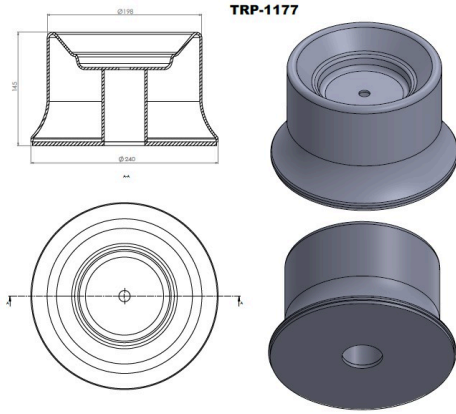

**TRP-1175 AIR SPRING LOWER PISTON**

OEM REFERENCES		CROSS REFERENCES	

TRP-1176

**TRP-1176 AIR SPRING LOWER PISTON**

OEM REFERENCES		CROSS REFERENCES	

**TRP-1177 AIR SPRING LOWER PISTON**

OEM REFERENCES		CROSS REFERENCES	