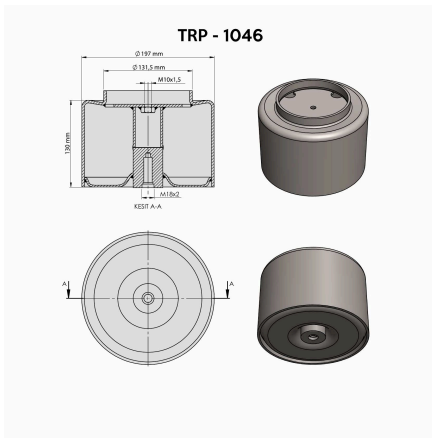

TRP-1046 MAN AIR SPRING LOWER PISTON

OEM REFERENCES		CROSS REFERENCES	
MAN	81436030060	FIRESTONE	W01 0950555
MAN	81436006042		
MAN	81998101120		
MAN	36436030011