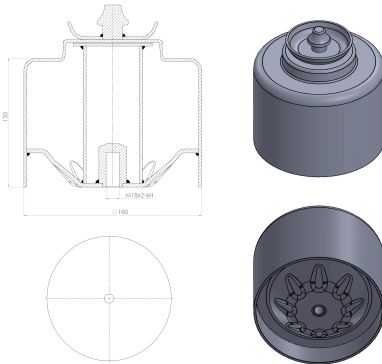

TRP-1219

TRP-1219 AIR SPRING LOWER PISTON

OEM REFERENCES		CROSS REFERENCES	
MAN	81436010032	CONTITECH	882N1**CA