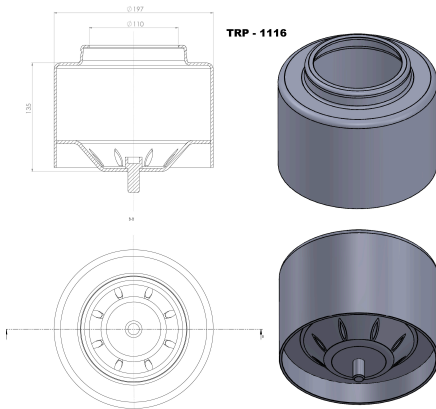

TRP - 1114

**TRP-1114** KARSAN AIR SPRING LOWER PISTON

OEM REFERENCES		CROSS REFERENCES	

TRP - 1115

**TRP-1115** VOLVO AIR SPRING LOWER PISTON

OEM REFERENCES		CROSS REFERENCES	
		CONTITECH	4570 N P02

TRP - 1116