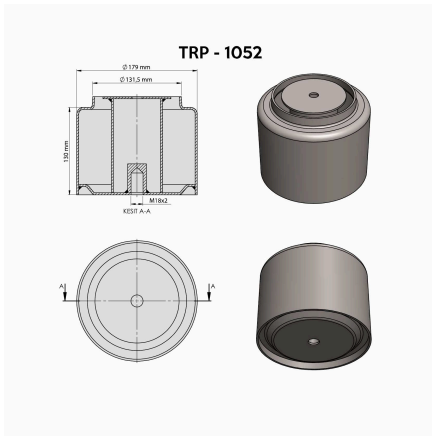

TRP-1052 4882 MAN AIR SPRING LOWER PISTON

OEM REFERENCES		CROSS REFERENCES	
MAN	81436010151	AIRTECH	34882 K
MAN	81436006036	BLACKTECH	RML 75993 C
	81436030068	CONTITECH	4882 N1 P05
		GOOD YEAR	1R10-702
		VIBRACOUSTIC	V 1 DF 16-2