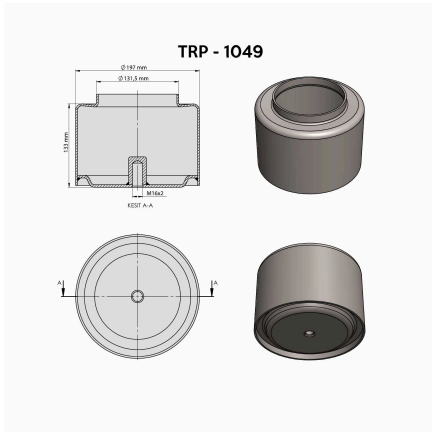

TRP-1049 DAF AIR SPRING LOWER PISTON

OEM REFERENCES		CROSS REFERENCES	
DAF	0392022	GOOD YEAR	1R11-798
DAF	0392011	FIRESTONE	W01 M58 8683
		AIRTECH	38683 K
		VIBRACOUSTIC	V1 DF 18-2
		BLACKTECH	RML 7998 C1
		CONTITECH	887 M K1
		PHOENIX	1 DF18-2