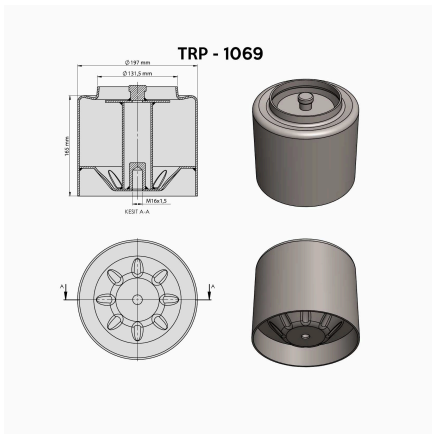

TRP-1069 MERCEDES AIR SPRING LOWER PISTON

OEM REFERENCES		CROSS REFERENCES	
MERCEDES	9423203921	BLACKTECH	RML 95848 C22
		CONTITECH	4737 NP 22
		AIRTECH	34737-22K