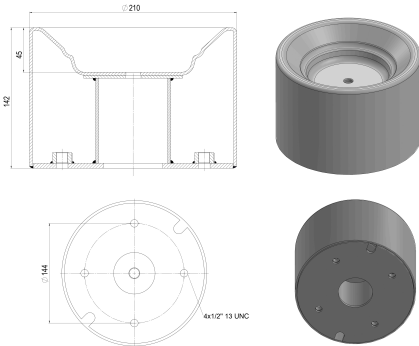

**TRP-1165** BMC PROCITY AIR SPRING LOWER PISTON

OEM REFERENCES		CROSS REFERENCES	

**TRP-1166** AIR SPRING LOWER PISTON

OEM REFERENCES		CROSS REFERENCES	

**TRP-1167**

**TRP-1167** AIR SPRING LOWER PISTON

OEM REFERENCES		CROSS REFERENCES	