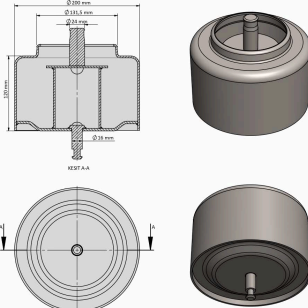

TRP - 1148

TRP-1148 AIR SPRING LOWER PISTON

OEM REFERENCES		CROSS REFERENCES