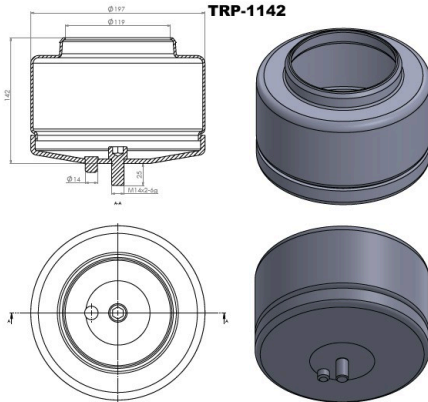

TRP-1142

TRP-1142 AIR SPRING LOWER PISTON

OEM REFERENCES		CROSS REFERENCES	
VOLVO	22058739	CONTITECH	4562 N P03