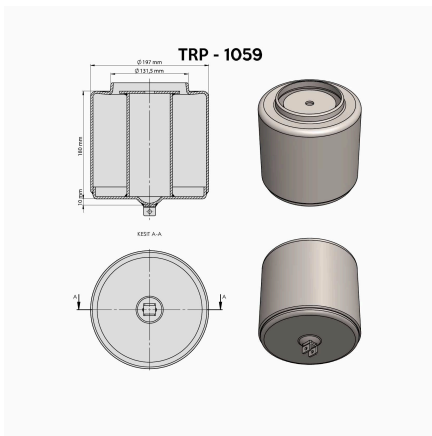

TRP-1059 AIR SPRING LOWER PISTON

OEM REFERENCES		CROSS REFERENCES	
VOLVO	1629780	CONTITECH	9780 N
		AIRTECH	39780 K