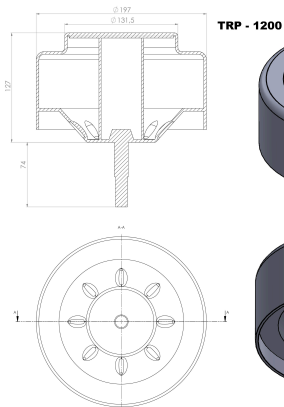

TRP - 1200

TRP-1200 IVECO STRALIS AIR SPRING LOWER PISTON

OEM REFERENCES		CROSS REFERENCES