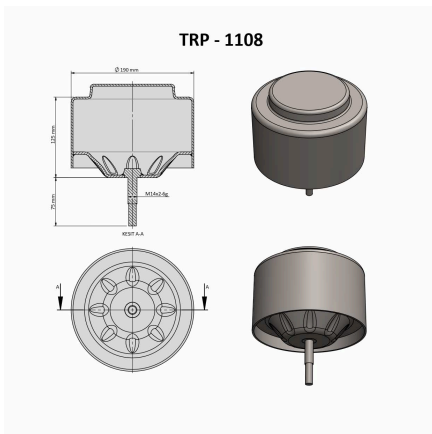

TRP-1108 IVECO AIR SPRING LOWER PISTON

OEM REFERENCES		CROSS REFERENCES	
IVECO	4714025	FIRESTONE	W01 095 0121