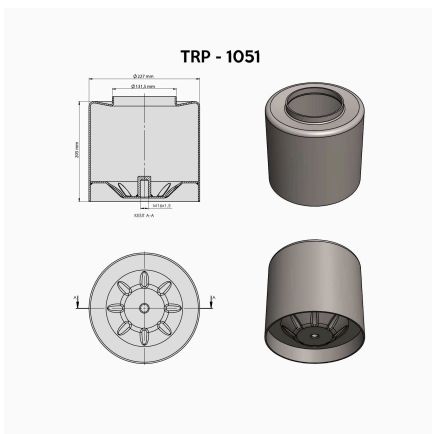

TRP-1051 4838 MERCEDES REAR AIR SPRING LOWER PISTON

OEM REFERENCES		CROSS REFERENCES	
MERCEDES	9423203821	AIRTECH	34838-01 K
MERCEDES	9463200421	BLACKTECH	RML 95949 C1
		CONTITECH	4838 NP 01