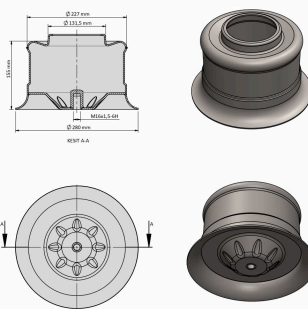

TRP - 1147

TRP-1147 MERCEDES AIR SPRING LOWER PISTON

OEM REFERENCES		CROSS REFERENCES	
MERCEDES	9423204321	AIRTECH	3757-01 K
MERCEDES	9423204821	BLACKTECH	RML 95868 C1
MERCEDES	9423200117	GOOD YEAR	9519
MERCEDES	942327001	CF GOMMA	1VSC 300-26 206785
		DUNLOP	D13T01
		CONTITECH	4757 NP 01