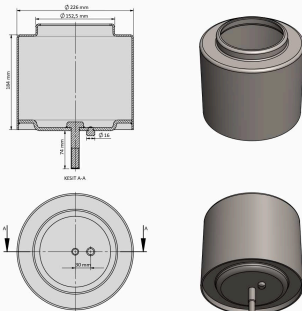

TRP - 1120

TRP-1120 AIR SPRING LOWER PISTON

OEM REFERENCES		CROSS REFERENCES	
SCANIA	1434933	BLACKTECH	RML 78633 C
		FIRESTONE	W01 M58 8633
		AIRTECH	34933 K