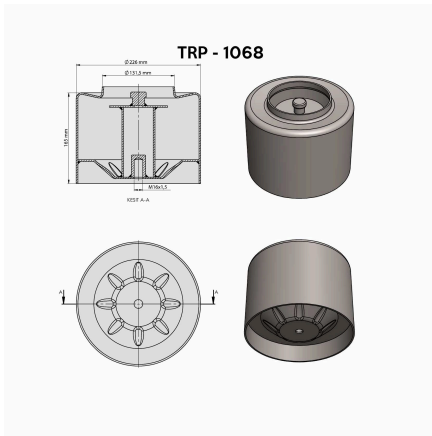

TRP-1068 MERCEDES AIR SPRING LOWER PISTON

OEM REFERENCES		CROSS REFERENCES	
MERCEDES	9423203721	CONTITECH	4737 NP 01
MERCEDES	9463200321	BLACKTECH	RML 95848 C21
		AIRTECH	34737 01 K