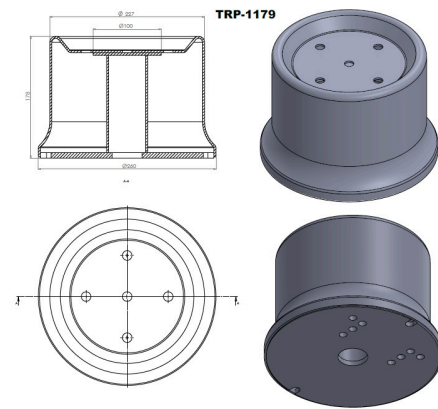

TRP-1179 AIR SPRING LOWER PISTON

OEM REFERENCES		CROSS REFERENCES	
MERCEDES BENZ	946 328 15 01	VIBRACOUSTIC	V1 DK 28 F 3
		AIRTECH	30283 K
		PHOENIX	1 DK 28 F3