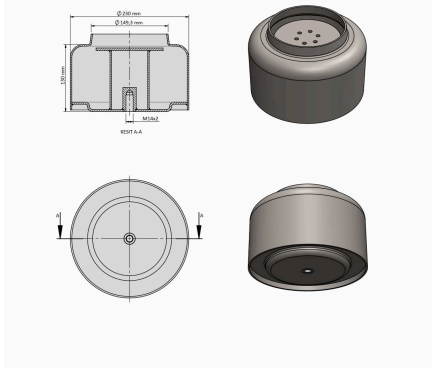

**TRP-1099 ISUZU FRONT AIR SPRING LOWER PISTON**

OEM REFERENCES		CROSS REFERENCES	

**TRP-1100 ISUZU REAR AIR SPRING LOWER PISTON**

OEM REFERENCES		CROSS REFERENCES	

TRP - 1101

**TRP-1101** SETRA AIR SPRING LOWER PISTON