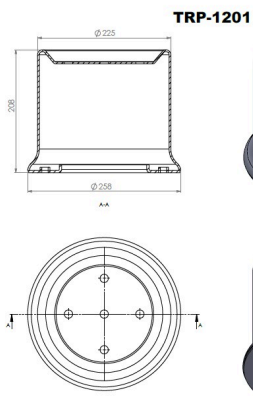

TRP-1201

TRP-1201 AIR SPRING LOWER PISTON

OEM REFERENCES		CROSS REFERENCES	
HENDRICKSON	507782	FIRESTONE	W01 M58 8762
SAF	3.229.0006.01	CONTITECH	912 MB
SAF	3.229.0013.00	BLACKTECH	RML 71314 C
SAF	2.229.0005.00	AIRTECH	3912 K