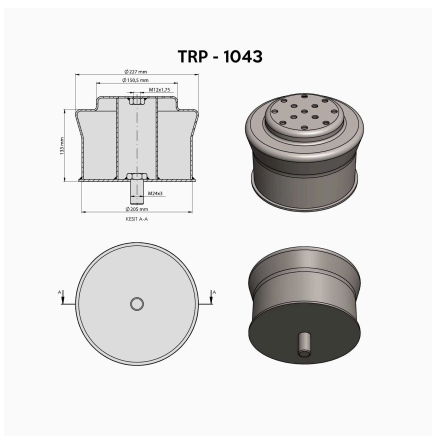

TRP-1043 BMC BELDE FRONT AIR SPRING LOWER PISTON

OEM REFERENCES		CROSS REFERENCES	
BMC	53RS900142	AIRTECH	7B100323