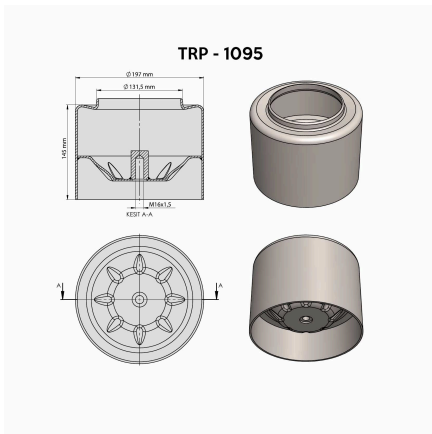

TRP-1095 MERCEDES AIR SPRING LOWER PISTON

OEM REFERENCES		CROSS REFERENCES	
MERCEDES	9423200621	CONTITECH	4391 NP 01
MERCEDES	9423200721	BLACKTECH	RML 95402 C1
MERCEDES	9423205321	AIRTECH	34391-01 P
MERCEDES	9423205421