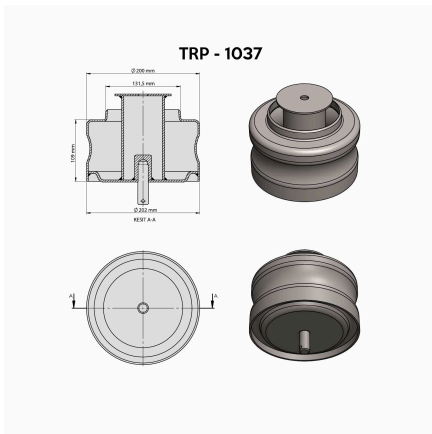

TRP-1037 BMC PROBUS AIR SPRING LOWER PISTON

OEM REFERENCES		CROSS REFERENCES