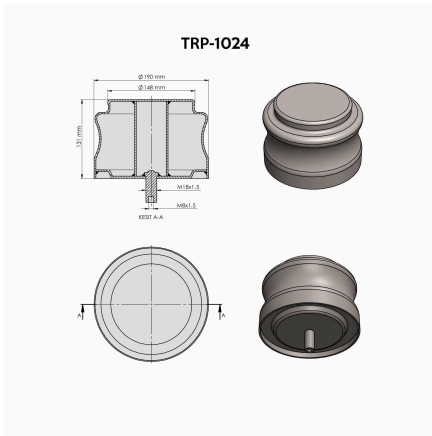

TRP-1024 OTOKAR AIR SPRING LOWER PISTON

OEM REFERENCES		CROSS REFERENCES	
OTOKAR	16F0003652AC