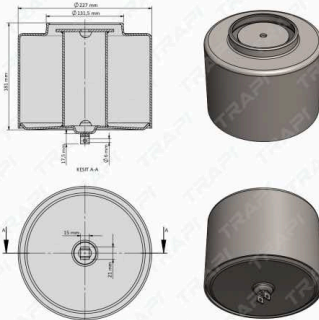

TRP-1150

**TRP-1150** TEMSA AIR SPRING LOWER PISTON

OEM REFERENCES		CROSS REFERENCES	

TRP - 1151

**TRP-1151** AIR SPRING LOWER PISTON

OEM REFERENCES		CROSS REFERENCES	
DAF	526651	CONTITECH	836 MB K6

TRP - 1152