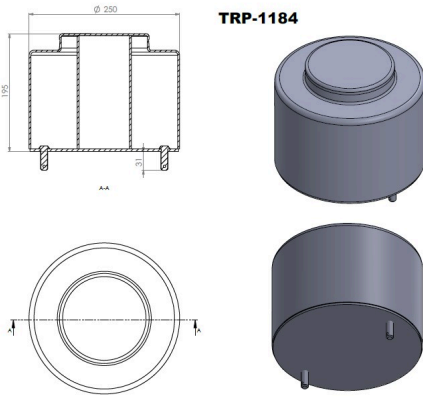

TRP-1184 AIR SPRING LOWER PISTON

OEM REFERENCES		CROSS REFERENCES	
SCANIA	2373115	CONTITECH	6717 N P01