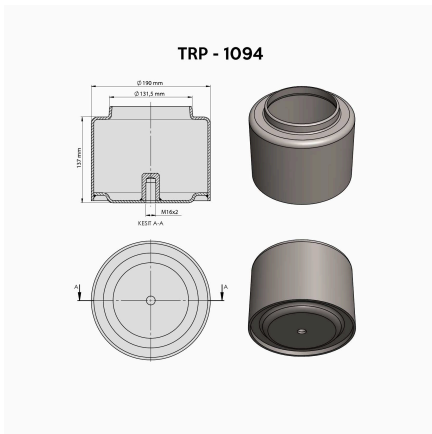

TRP-1094 DAF AIR SPRING LOWER PISTON

OEM REFERENCES		CROSS REFERENCES	
DAF	1849374	VIBRACOUSTIC	V 1 DF 18-2
DAF	0392022	AIRTECH	38683 K
DAF	0392011	BLACKTECH	RML 7998 C1
		CONTITECH	887 M K1
		FIRESTONE	W01 M58 8683
		GOOD YEAR	1R11-798 1
		PHOENIX	DF 18-2