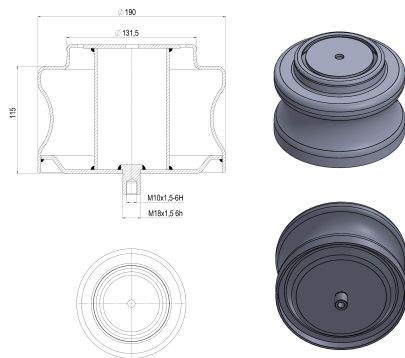

TRP-1158

TRP-1158 AIR SPRING LOWER PISTON

OEM REFERENCES		CROSS REFERENCES