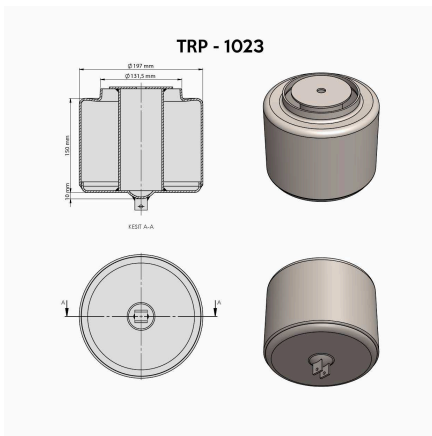

TRP-1023 VOLVO AIR SPRING LOWER PISTON

OEM REFERENCES		CROSS REFERENCES	
VOLVO	3950209	VIBRACOUSTIC	V 1 E 21 D
VOLVO	1076594	PHOENIX	1 E 21 D
		GOOD YEAR	9013
		FIRESTONE	W01 095 0197
		CONTITECH	782 MB-3
		BLACKTECH	RML 99205C
		AIRTECH	3782