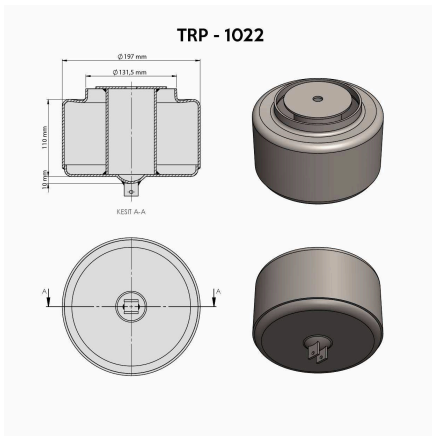

OEM REFERENCES		CROSS REFERENCES	
BMC	53RS900083	BLACKTECH	RML 9755 C3

**TRP-1020 BMC PROBUS AIR SPRING LOWER PISTON**

OEM REFERENCES		CROSS REFERENCES	

**TRP-1021 OTOKAR AIR SPRING LOWER PISTON**

OEM REFERENCES		CROSS REFERENCES	
OTOKAR	16N0003650AB	BLACKTECH	RML 9772 C7
		CONTITECH	661 NP 07