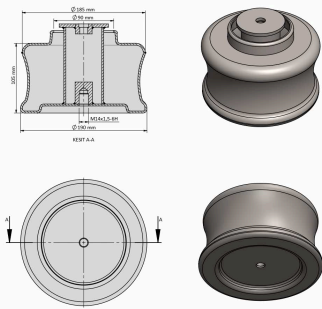

TRP - 1134

TRP-1134 KARSAN REAR AIR SPRING LOWER PISTON

OEM REFERENCES		CROSS REFERENCES