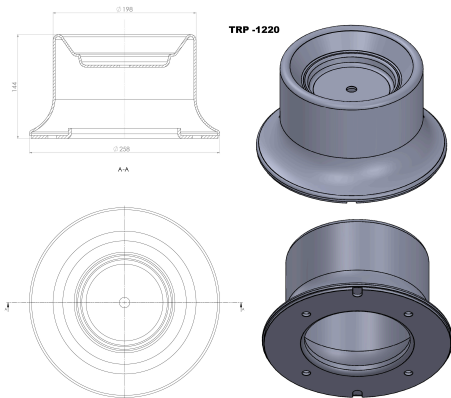

TRP - 1220

TRP-1220 AIR SPRING LOWER PISTON

OEM REFERENCES		CROSS REFERENCES	
NEWAY	1DK23K9082	CONTITECH	4156 NP 14
		GOOD YEAR	1R 12-092
		BLACKTECH	RML 75267 CP14
		AIRTECH	34156-05 KPP
		FIRESTONE	W013589082