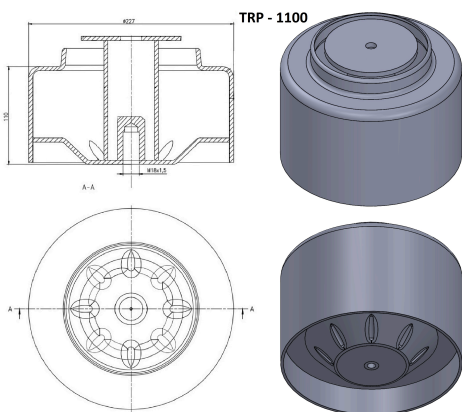

TRP-1100 ISUZU REAR AIR SPRING LOWER PISTON

OEM REFERENCES		CROSS REFERENCES