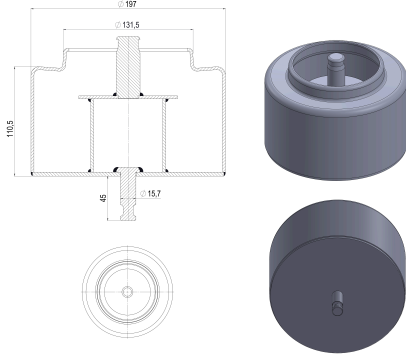

TRP-1117

TRP-1117 AIR SPRING LOWER PISTON

OEM REFERENCES		CROSS REFERENCES	
		CONTITECH	6632 N P01