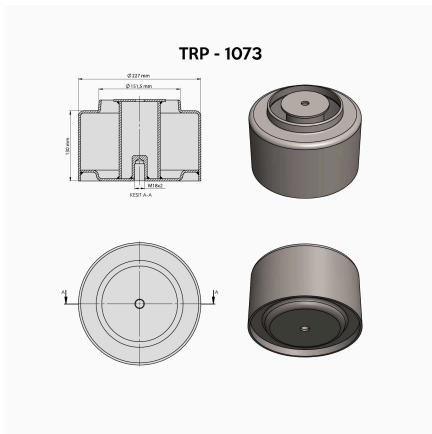

TRP-1073 AIR SPRING LOWER PISTON

OEM REFERENCES		CROSS REFERENCES	
		CONTITECH	661 NP 05