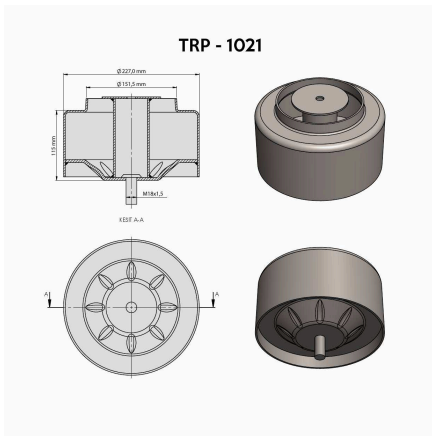

TRP-1021 OTOKAR AIR SPRING LOWER PISTON

OEM REFERENCES		CROSS REFERENCES	
OTOKAR	16N0003650AB	BLACKTECH	RML 9772 C7
		CONTITECH	661 NP 07