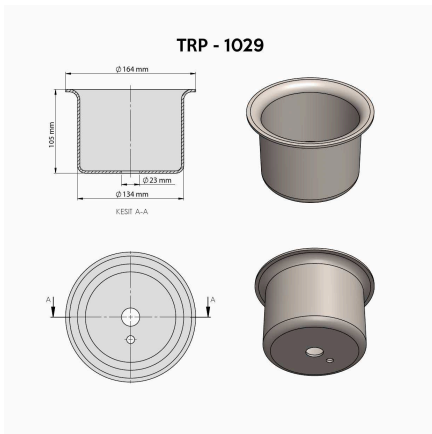

TRP-1029 MERCEDES 0303-0304 AXLE UPPER CUP

OEM REFERENCES		CROSS REFERENCES	
MERCEDES	3023200143