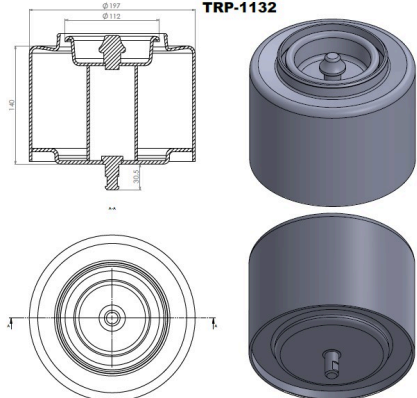

OEM REFERENCES		CROSS REFERENCES	
VOLVO	21451172	CONTITECH	4580 N P01

TRP-1132

TRP-1132 AIR SPRING LOWER PISTON