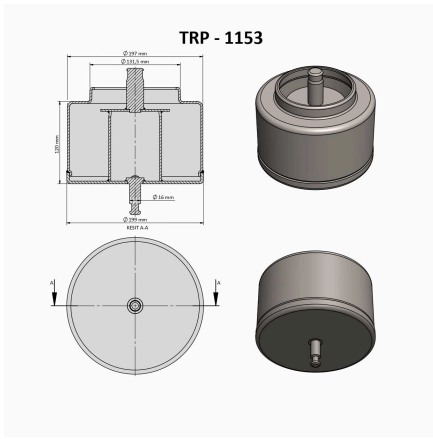

TRP-1153 AIR SPRING LOWER PISTON

OEM REFERENCES		CROSS REFERENCES	
VOLVO	21 977 974	CONTITECH	6631 N P01