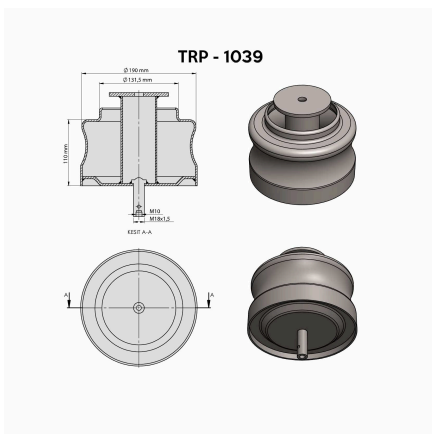

TRP-1039 TEMSA AVENUE REAR AIR SPRING LOWER PISTON

OEM REFERENCES		CROSS REFERENCES	
TEMSA	NK113120	VIBRACOUSTIC	V 1 E 21 D
	NK113141Y	GOOD YEAR	9013
		FIRESTONE	W01 095 0197
		CONTITECH	782 MB-2
		BLACKTECH	RML 99205 C
		AIRTECH	3782
		PHOENIX	1 E 21 D