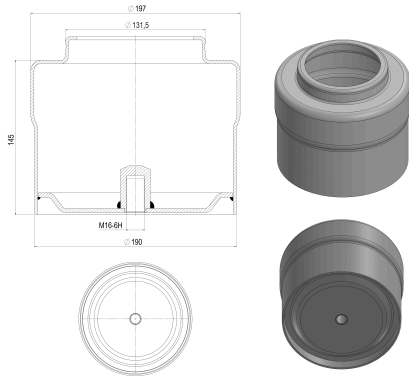

TRP-1157

TRP-1157 AIR SPRING LOWER PISTON

OEM REFERENCES		CROSS REFERENCES	
ISUZU	1529835	Firestone	W01M588679