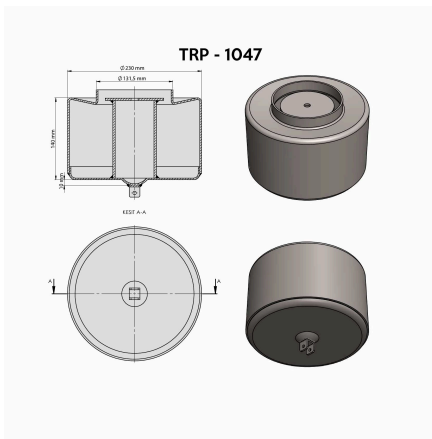

TRP-1047 VOLVO AIR SPRING LOWER PISTON

OEM REFERENCES		CROSS REFERENCES	
VOLVO	1076075	CONTITECH	4420
VOLVO	1076076	FIRESTONE	W01 M58 9707
		CF GOMMA	1T 19 E2/204 420
		BLACKTECH	RML 75531C
		AIRTECH	36075 K