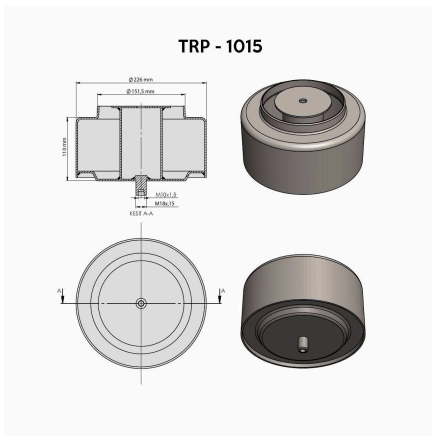

**TRP-1012** HYUNDAI REAR AIR SPRING LOWER PISTON

OEM REFERENCES		CROSS REFERENCES	

**TRP-1013** PNEUMATIC DOOR PISTON

OEM REFERENCES		CROSS REFERENCES	

**TRP-1014** IVECO REAR AIR SPRING LOWER PISTON

OEM REFERENCES		CROSS REFERENCES	