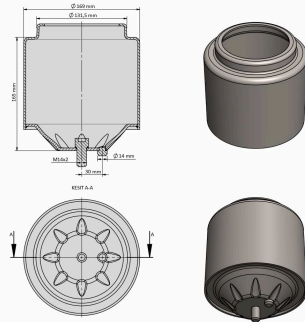

TRP - 1115

TRP-1115 VOLVO AIR SPRING LOWER PISTON

OEM REFERENCES		CROSS REFERENCES	
		CONTITECH	4570 N P02