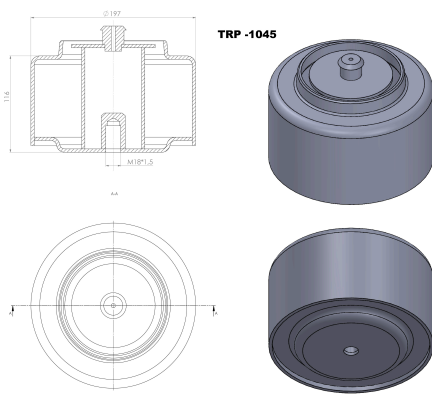

TRP-1045 AIR SPRING LOWER PISTON

OEM REFERENCES		CROSS REFERENCES	
VOLVO	138204	VIBRACOUSTIC	V 1 E20-1