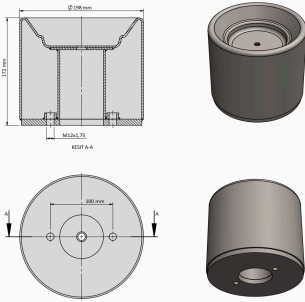

TRP - 1113

TRP-1113 AIR SPRING LOWER PISTON

OEM REFERENCES		CROSS REFERENCES	
		CONTITECH	4157 NP 03
		VIBRACOUSTIC	V 1 DK 21 A-31
		PHOENIX	1 DK 21 A-31
		GOOD YEAR	1R11-106
		FIRESTONE	W01 M58 7074
		DUNLOP	00980B
		BLACKTECH	RML 75268 CP3