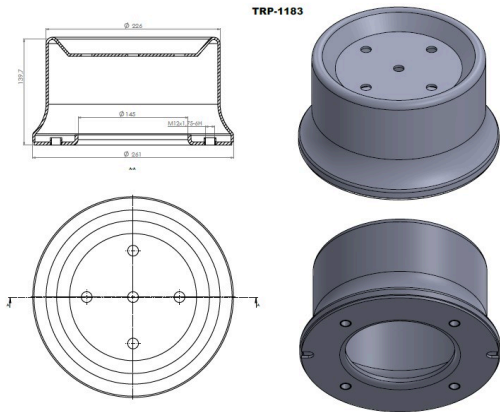

## TRP-1182 AIR SPRING LOWER PISTON

OEM REFERENCES		CROSS REFERENCES	