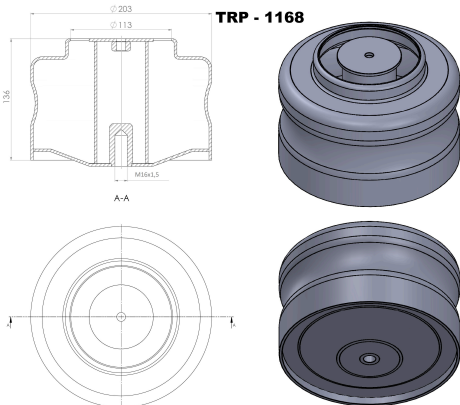

TRP - 1168

TRP-1168 TOURISMO REAR AIR SPRING LOWER PISTON

OEM REFERENCES		CROSS REFERENCES	
MERCEDES	6283200318		
MERCEDES	6283200018		
MERCEDES	6323200134		
MERCEDES	6323200034