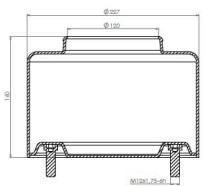

TRP-1173 AIR SPRING LOWER PISTON

OEM REFERENCES		CROSS REFERENCES	
VOLVO	61352305981	CONTITECH	4563N

TRP-1174 MERCEDES AXLE UPPER CUP

OEM REFERENCES		CROSS REFERENCES	
MERCEDES - EVOBUS	A 671 327 01 40		

TRP-1175 AIR SPRING LOWER PISTON

OEM REFERENCES		CROSS REFERENCES	

TRP-1176

TRP-1176 AIR SPRING LOWER PISTON

OEM REFERENCES		CROSS REFERENCES