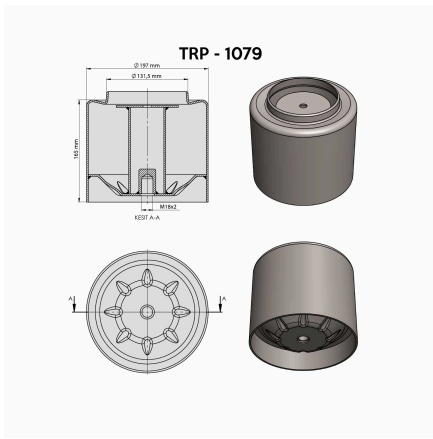

TRP-1079 AIR SPRING LOWER PISTON

OEM REFERENCES		CROSS REFERENCES	
		CONTITECH	4483 N1 P06