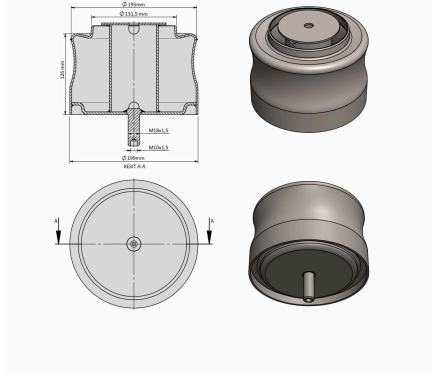

TRP - 1129

TRP-1129 TEMSA AVENUE AIR SPRING LOWER PISTON