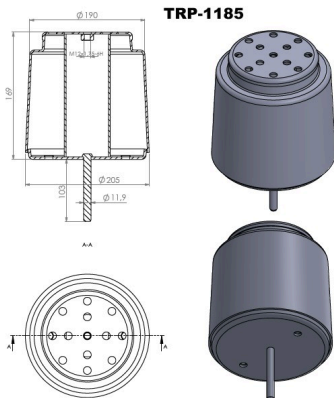

TRP-1185 AIR SPRING LOWER PISTON

OEM REFERENCES		CROSS REFERENCES	
ZG	ZG407400008	FIRESTONE	W01 095 0481
Scania	492678	BLACKTECH	RML 70306 C
Scania	1440306	AIRTECH	330306 K