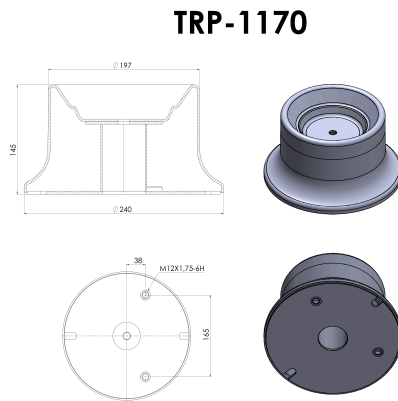

TRP-1170 AIR SPRING LOWER PISTON

OEM REFERENCES		CROSS REFERENCES	

TRP-1171 AIR SPRING LOWER PISTON

OEM REFERENCES		CROSS REFERENCES