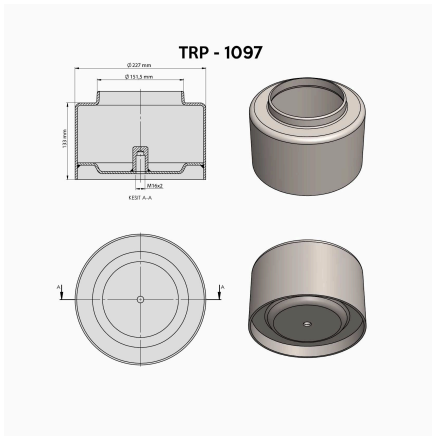

TRP-1097 DAF AIR SPRING LOWER PISTON

OEM REFERENCES		CROSS REFERENCES	
DAF	1622849	CONTITECH	836 N P09
DAF	1697683	AIRTECH	3836-09 K