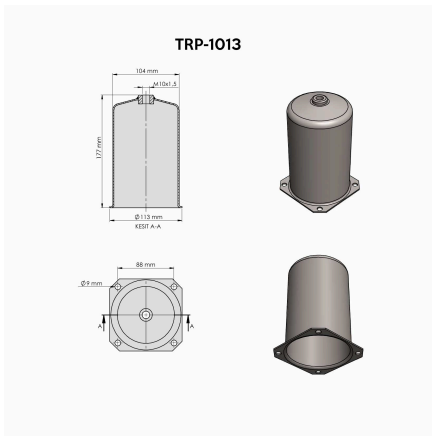

TRP-1013 PNEUMATIC DOOR PISTON

OEM REFERENCES		CROSS REFERENCES