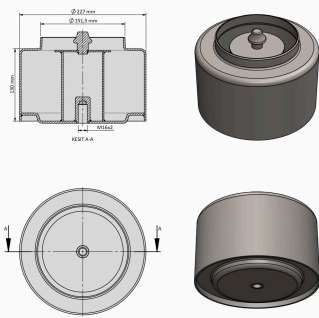

TRP-1150

**TRP-1150** TEMSA AIR SPRING LOWER PISTON

OEM REFERENCES		CROSS REFERENCES	

TRP - 1151

**TRP-1151** AIR SPRING LOWER PISTON

OEM REFERENCES		CROSS REFERENCES	
DAF	526651	CONTITECH	836 MB K6

TRP - 1152