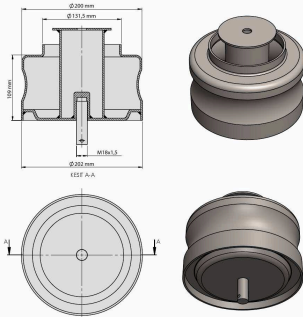

TRP - 1017

TRP-1017 BMC POWERBUS AIR SPRING LOWER PISTON

OEM REFERENCES		CROSS REFERENCES	
BMC	53RS900083	BLACKTECH	RML 9755 C3