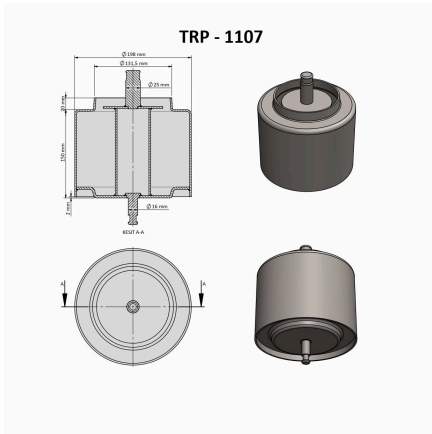

TRP-1107 AIR SPRING LOWER PISTON

OEM REFERENCES		CROSS REFERENCES	
VOLVO	20909150	GOOD YEAR	1R11-857
VOLVO	21321521		
VOLVO	21321515