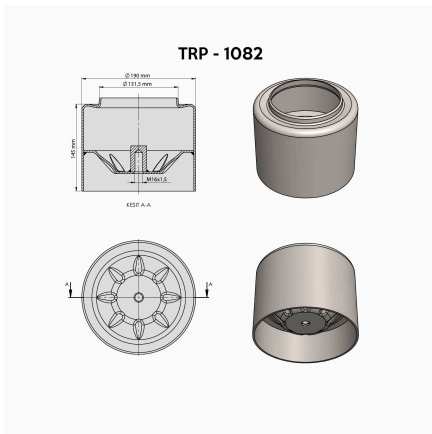

TRP-1082 MERCEDES AIR SPRING LOWER PISTON

OEM REFERENCES		CROSS REFERENCES	
MERCEDES	9423205321	CONTITECH	4391 N P21