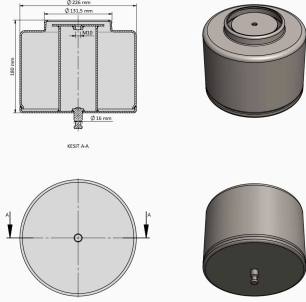

TRP - 1121

TRP-1121 VOLVO AIR SPRING LOWER PISTON

OEM REFERENCES		CROSS REFERENCES	
VOLVO	21451173	CONTITECH	4580 N P02