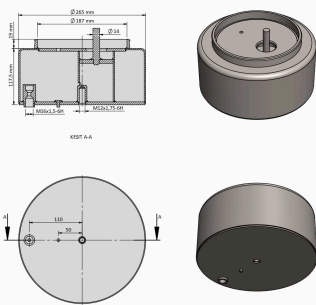

TRP - 1114

TRP-1114 KARSAN AIR SPRING LOWER PISTON

OEM REFERENCES		CROSS REFERENCES