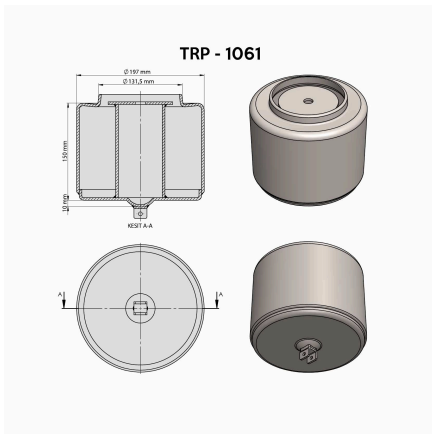

TRP-1061 VOLVO AIR SPRING LOWER PISTON

OEM REFERENCES		CROSS REFERENCES	
VOLVO	1076594	VIBRACOUSTIC	V1 DF 22 C-1
VOLVO	3950209	AIRTECH	34713 K
		BLACKTECH	RML 75824 C
		CONTITECH	4713 NP02
		DUNLOP	D124 B24
		FIRESTONE	W01 M58 9706
		CF GOMMA	ITS 300-28 206778
		PHOENIX	1DF 22 C-1
		GOOD YEAR	1R12-762