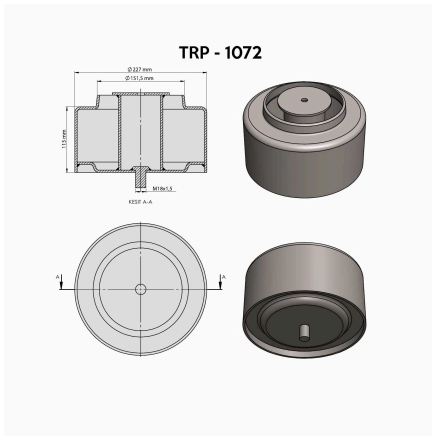

TRP-1072 AIR SPRING LOWER PISTON

OEM REFERENCES		CROSS REFERENCES	
		BLACKTECH	RML 9772 C1
		CONTITECH	661 NP 02
		PHOENIX	1 E 25-5
		VIBRACOUSTIC	V 1 25-5