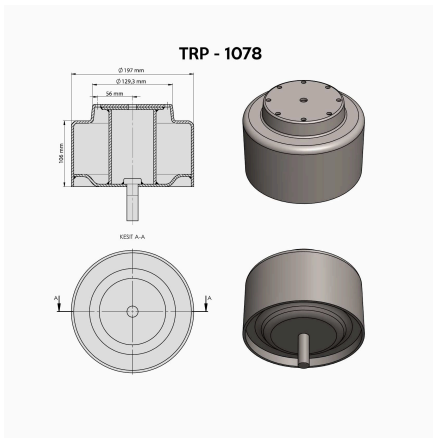

TRP-1078 BMC AIR SPRING LOWER PISTON

OEM REFERENCES		CROSS REFERENCES	
BMC	53RS900083	BLACKTECH	RML 9755 C3