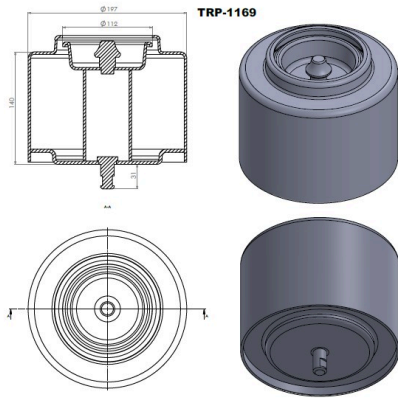

TRP-1169 VOLVO AIR SPRING LOWER PISTON

OEM REFERENCES		CROSS REFERENCES	
		CONTITECH	4919 N
		AIRTECH	34919-K