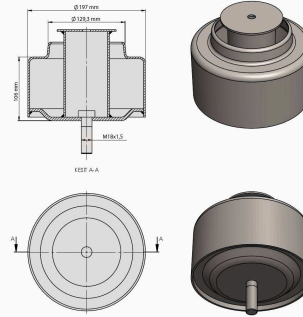

TRP - 1019

TRP-1019 BMC PROBUS AIR SPRING LOWER PISTON

OEM REFERENCES		CROSS REFERENCES	
BMC	53RS900083	BLACKTECH	RML 9755 C3