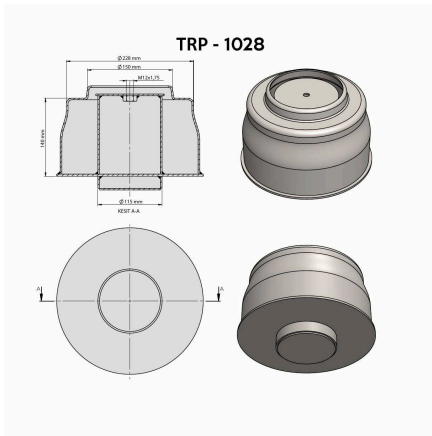

TRP-1028 NEOPLAN FRONT AIR SPRING LOWER PISTON

OEM REFERENCES		CROSS REFERENCES	
NEOPLAN	12252	VIBRACOUSTIC	V 1 E 25(-2)
NEOPLAN	100112250	PHOENIX	1 E 25
NEOPLAN	AA1001001	GOOD YEAR	8018
		CF GOMMA	1S 310-28-RF
		FIRESTONE	W01 095 0021
		DUNLOP	D 12 S02
		AIRTECH	3661
		BLACKTECH	RL 9772
		CONTITECH	661 N