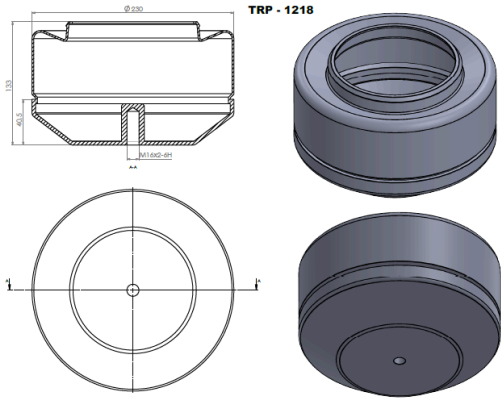

TRP - 1218

TRP-1218 AIR SPRING LOWER PISTON

OEM REFERENCES		CROSS REFERENCES	
DAF	1 883 826	CONTITECH	6754 N P02