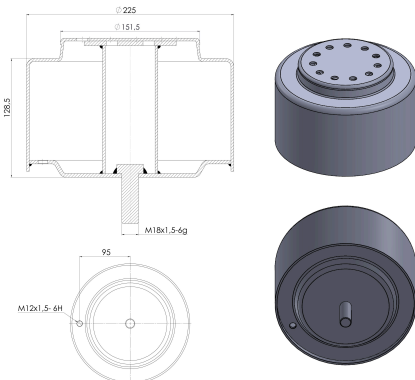

TRP-1265

TRP-1265 AIR SPRING LOWER PISTON

OEM REFERENCES		CROSS REFERENCES	
SOLARIS	1001 101 052	FIRESTONE	W01 M58 8378