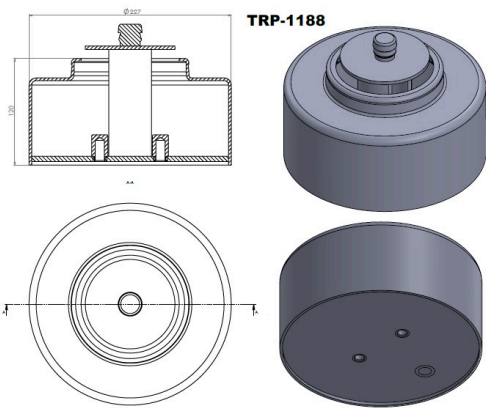

TRP-1188

TRP-1188 BMC NEOCITY FRONT AIR SPRING LOWER PISTON

OEM REFERENCES		CROSS REFERENCES	
BMC	31100130410-1	BMC	28683-K