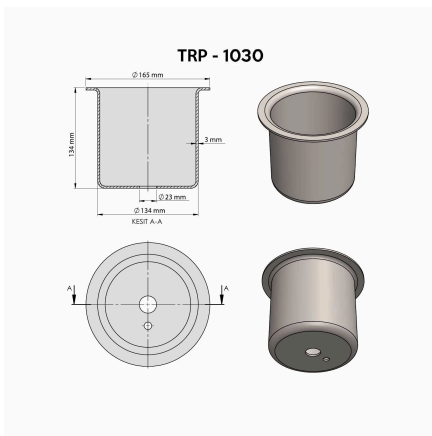

TRP-1030 MERCEDES CONNECTO AXLE UPPER CUP

OEM REFERENCES		CROSS REFERENCES	
MERCEDES	3573271740	1 AO 20