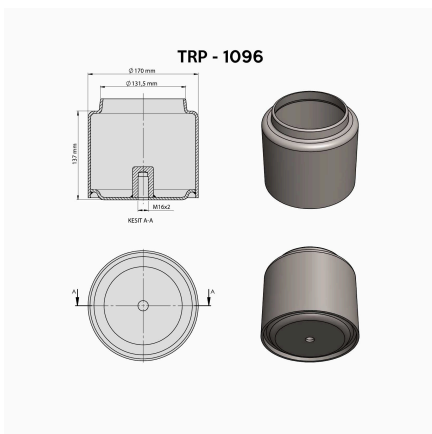

TRP-1096 DAF AIR SPRING LOWER PISTON

OEM REFERENCES		CROSS REFERENCES	
DAF	1697682	CONTITECH	887 M K3
DAF	1266382	FIRESTONE	W01 M58 86 82
		AIRTECH	3887-33 K