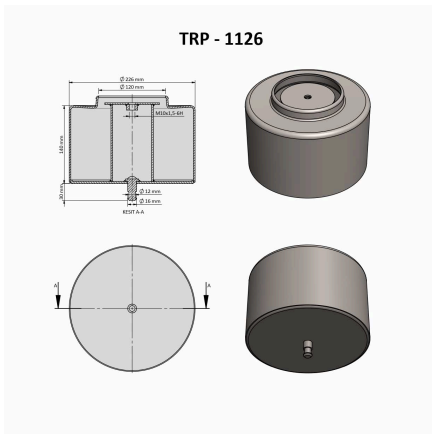

TRP-1126 VOLVO AIR SPRING LOWER PISTON

OEM REFERENCES		CROSS REFERENCES	
VOLVO	21 451 174	CONTITECH	4582 N P01