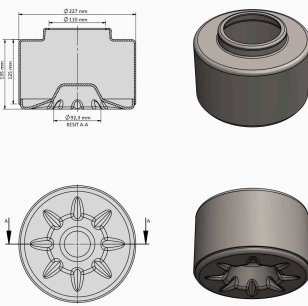

TRP - 1146

TRP-1146 AIR SPRING LOWER PISTON

OEM REFERENCES		CROSS REFERENCES