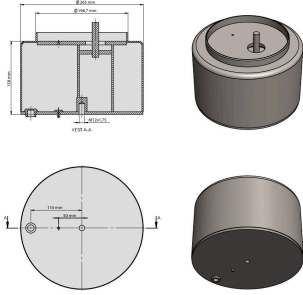

TRP - 1016

TRP-1016 OTOKAR AIR SPRING LOWER PISTON

OEM REFERENCES		CROSS REFERENCES	
OTOKAR	16M0003652	BLACKTECH	RML 9873 C