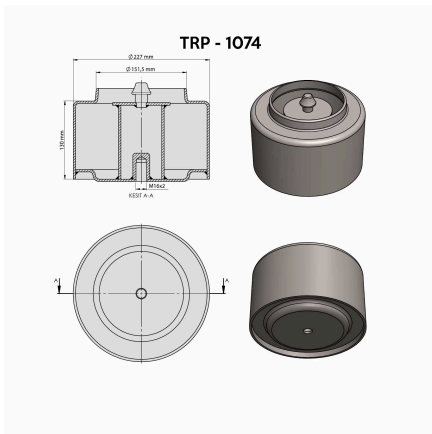

TRP-1074 DAF AIR SPRING LOWER PISTON

OEM REFERENCES		CROSS REFERENCES	
DAF	0526651	AIRTECH	3836-06K
		BLACKTECH	RML 7947 C6
		CONTITECH	836 MB K6
		FIRESTONE	W01 M58 87 01
		GOOD YEAR	1R12-768
		PHOENIX	1DF 25-15
		VIBRACOUSTIC	V 1 DF 25-15