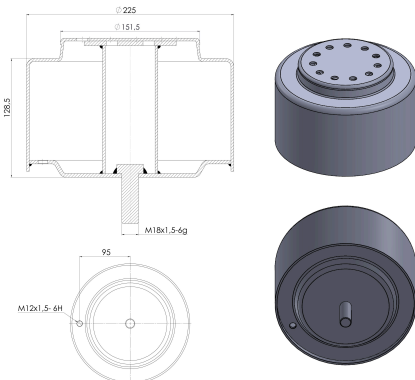

OEM REFERENCES		CROSS REFERENCES	
VOLVO	70397052		

TRP-1264

TRP-1264 AIR SPRING LOWER PISTON

OEM REFERENCES		CROSS REFERENCES	
RENAULT	5.010.294.385.B	CONTITECH	884 N P04

TRP-1265

TRP-1265 AIR SPRING LOWER PISTON