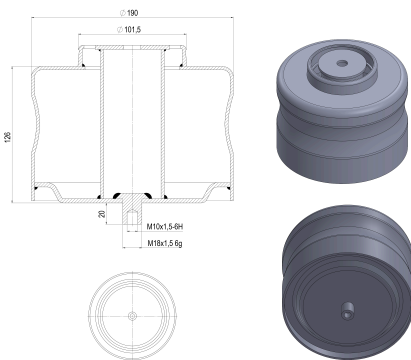

TRP-1195

TRP-1195 OTOKAR DORUK REAR AIR SPRING LOWER PISTON

OEM REFERENCES		CROSS REFERENCES	
IRISBUS	5000786641	Contitech	817 MB
OTOKAR	16F00-03644-BA