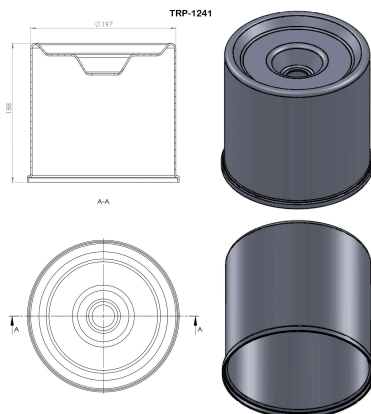

TRP-1241 AIR SPRING LOWER PISTON

OEM REFERENCES		CROSS REFERENCES	
BPW	03.139.39.42.0	FIRESTONE	W01M588619