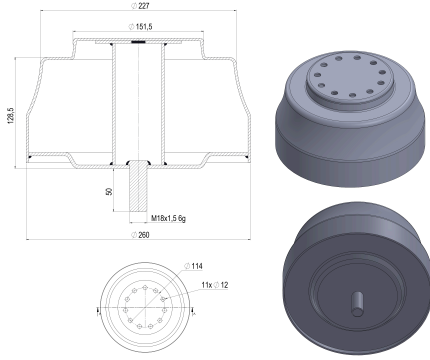

TRP-1290

TRP-1290 AIR SPRING LOWER PISTON

OEM REFERENCES		CROSS REFERENCES	
SOLARIS	020701-0004- 012-362	FIRESTONE	W01-M58-8372