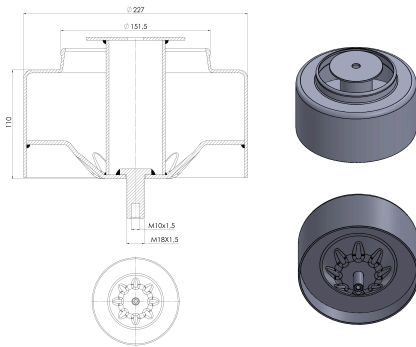

TRP-1204

TRP-1204 OTOKAR KENT REAR AIR SPRING LOWER PISTON

OEM REFERENCES		CROSS REFERENCES	
	16N07-03644-AA