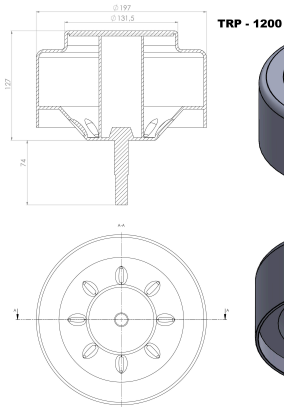

OEM REFERENCES		CROSS REFERENCES	
VOLVO	20554752	CONTITECH	54752M
		FEBI	46271

TRP - 1199

TRP-1199 ISUZU AIR SPRING LOWER PISTON

OEM REFERENCES		CROSS REFERENCES	
OTOKAR	12F00-03648-AA	VIBRACOUSTIC	VIG12B7