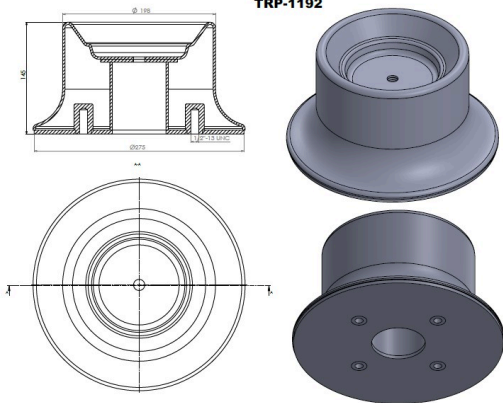

OEM REFERENCES		CROSS REFERENCES	

TRP-1191

TRP-1191 AIR SPRING LOWER PISTON

OEM REFERENCES		CROSS REFERENCES	
FORD CARGO	2642		
FORD	GC465580GC		

TRP-1192

TRP-1192 AIR SPRING LOWER PISTON

OEM REFERENCES		CROSS REFERENCES	
HENDRICKSON	C20413	GOODYEAR	1R12-375
HENDRICKSON	S20124	FIRESTONE	W01 358 9265
VOLVO	85101155	CONTITECH	9 10-19 P 435