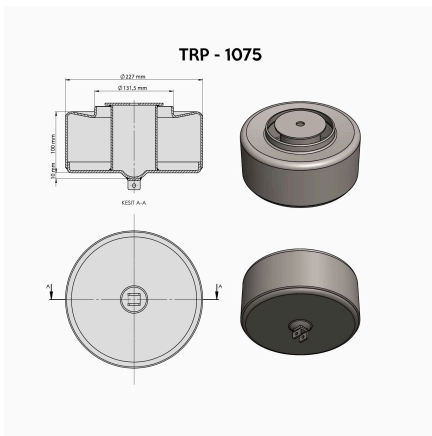

TRP-1075 VOLVO AIR SPRING LOWER PISTON

OEM REFERENCES		CROSS REFERENCES	
VOLVO	20554761	BLACKTECH	RML 74925 C - RML 74762 C
VOLVO	20452138	AIRTECH	34925 K - 36762 K
VOLVO	1629782	CONTITECH	4925 N - 6609 N P01
VOLVO	1075365