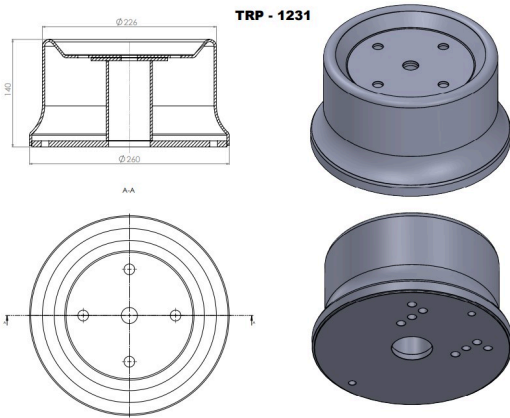

TRP-1231 AIR SPRING LOWER PISTON

OEM REFERENCES		CROSS REFERENCES	
Weweler	US 07337R	Goodyear	1R14-825