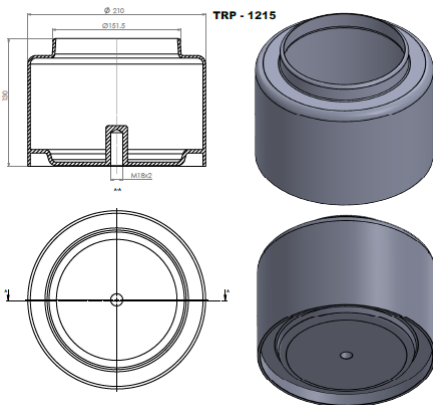

TRP-1215 AIR SPRING LOWER PISTON

OEM REFERENCES		CROSS REFERENCES	
DAF	5015338		
DAF	45015338		
DAF	30023245