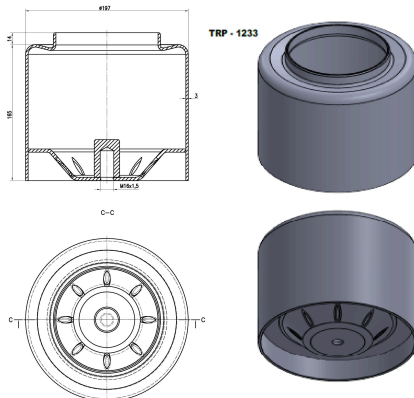

TRP-1231 AIR SPRING LOWER PISTON

OEM REFERENCES		CROSS REFERENCES	
Weweler	US 07337R	Goodyear	1R14-825

TRP-1232 AIR SPRING LOWER PISTON

OEM REFERENCES		CROSS REFERENCES	
HENDRICKSON	HS508385	VIBRACOUSTIC	V1D23G4WB
IVECO	504108867	BLACKTECH	RML78385C