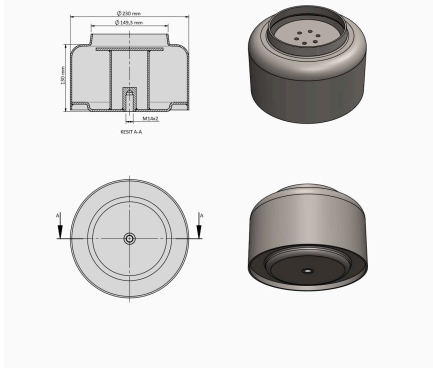

TRP-1099 ISUZU FRONT AIR SPRING LOWER PISTON

OEM REFERENCES		CROSS REFERENCES	

TRP-1100 ISUZU REAR AIR SPRING LOWER PISTON

OEM REFERENCES		CROSS REFERENCES	

TRP - 1101

TRP-1101 SETRA AIR SPRING LOWER PISTON