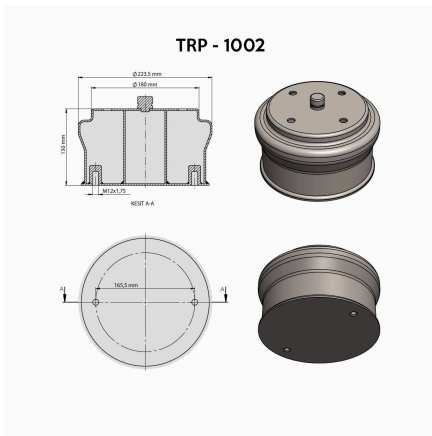

TRP-1002 BOVA REAR AIR SPRING LOWER PISTON

OEM REFERENCES		CROSS REFERENCES	
BOVA	B510040	AIRTECH	3701
		GOOD YEAR	9006
		FIRESTONE	W01 095 0205
		AIRTECH	V1 E26
		BLACKTECH	RL 9812
		CONTITECH	701 N
		PHOENIX	1 E 26