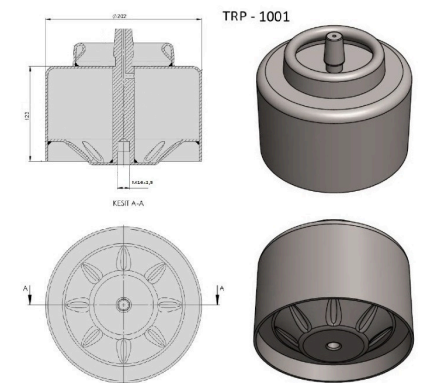

Our company has the capacity to produce all spare parts in product groups.

AIR SPRING LOWER PISTONS

KÖRÜK ALT PİSTONLARI

TRP-1000 MERCEDES REAR AIR SPRING LOWER PISTON

OEM REFERENCES		CROSS REFERENCES	
VOLVO	162211	PHOENIX	1 E 21
Mercedes-Benz	3573200134	DUNLOP	11 S01
Mercedes-Benz	3573201534	FIRESTONE	W01 095 0118
MERCEDES	3073270001	BLACKTECH	9755
MERCEDES	0003270101	VIBRACOUSTIC	V1 E21
MERCEDES	3073270101	AIRTECH	3644
MERCEDES	3073280001	GOOD YEAR	8017
MERCEDES	3643277001		
NEOPLAN	100110300		