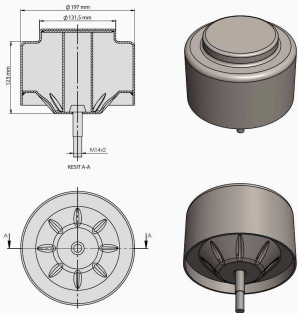

TRP - 1006

TRP-1006 IVECO REAR AIR SPRING LOWER PISTON

OEM REFERENCES		CROSS REFERENCES	
IVECO	4722525	CF GOMMA	1 S 285-22 88786
IVECO	4738008	FIRESTONE	W01 095 0121
IVECO	4736728	AIRTECH	3944
DAF	0627584	BLACKTECH	RL 9055
SCANIA	523229	VIBRACOUSTIC	V 1 21-6
VOLVO	1999893	PHOENIX	1 E 21-6
VOLVO	1611776	GOOD YEAR	9009
IVECO	4714025	CONTITECH	944 N