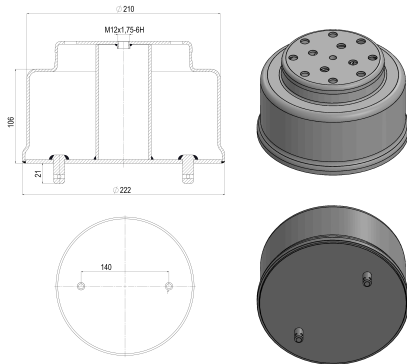

TRP-1288

TRP-1288 AIR SPRING LOWER PISTON

OEM REFERENCES		CROSS REFERENCES	
	2024282		6720.C01