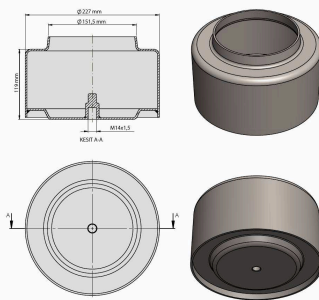

TRP - 1005

TRP-1005 SETRA FRONT AIR SPRING LOWER PISTON

OEM REFERENCES		CROSS REFERENCES	
SETRA	4731012000	GOOD YEAR	8018
MERCEDES	4103270001	DUNLOP	D12S02
SETRA	107231010104D	FIRESTONE	W01 095 0021
VOLVO	1137888	VIBRACOUSTIC	1 E 25 (-2)
		PHOENIX	1E 25
		CF GOMMA	1S 310-28-RF
		CONTITECH	661 N