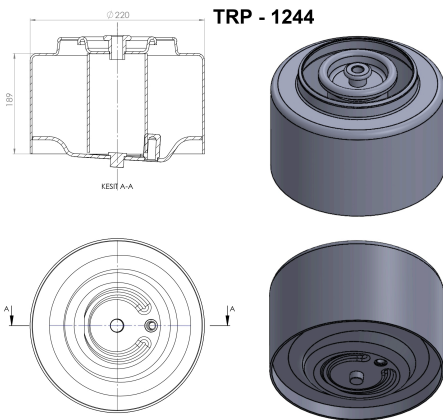

TRP-1244 AIR SPRING LOWER PISTON

OEM REFERENCES		CROSS REFERENCES	
DAF	1 882 447	CONTITECH	6751 N P02
DAF	1914445	CONTITECH	899 N P03
DAF	1882448