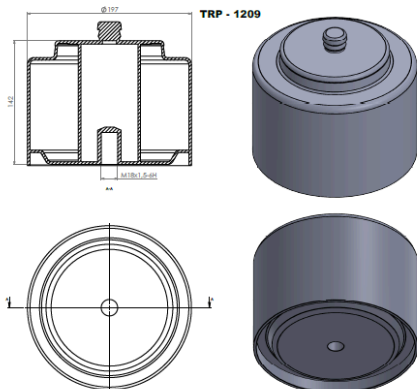

TRP-1209 AIR SPRING LOWER PISTON

OEM REFERENCES		CROSS REFERENCES	
BMC	31100153510-1