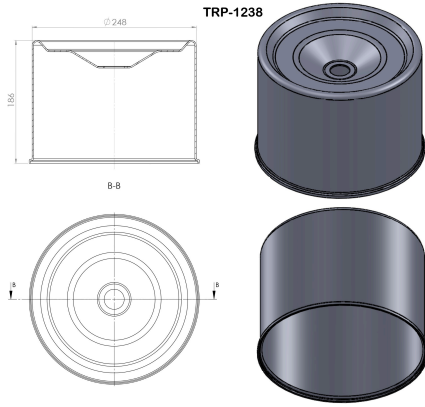

TRP-1238 AIR SPRING LOWER PISTON

OEM REFERENCES		CROSS REFERENCES	
BPW	03.139.39.43.0