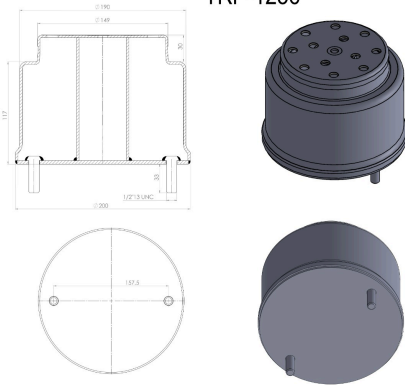

TRP-1256

TRP-1256 AIR SPRING LOWER PISTON

OEM REFERENCES		CROSS REFERENCES