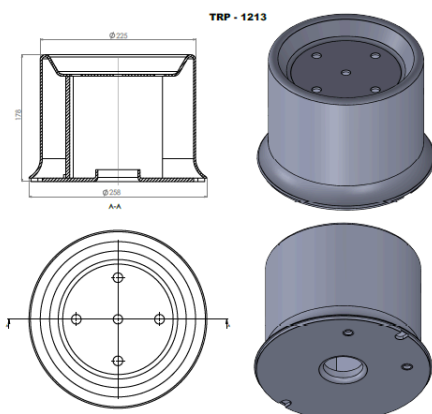

TRP-1213 AIR SPRING LOWER PISTON

OEM REFERENCES		CROSS REFERENCES	
OMAR	11804	GOODYEAR	1R14706
CARDI	58050700	PHOENIX	1DK28B7
BATTAGLINO	2211401	DUNLOPFR	D13B18