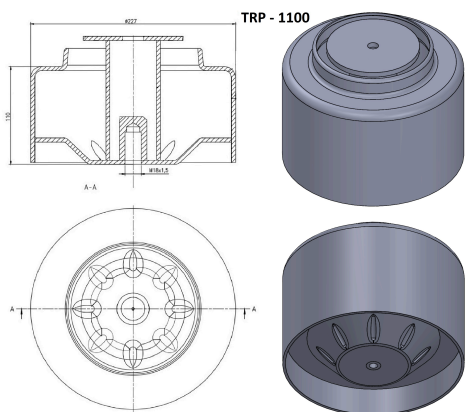

TRP-1100 ISUZU REAR AIR SPRING LOWER PISTON

OEM REFERENCES		CROSS REFERENCES