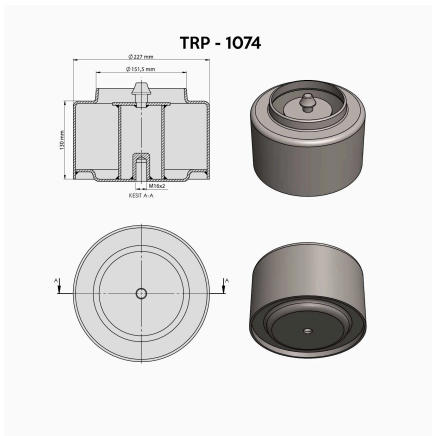

TRP-1074 DAF AIR SPRING LOWER PISTON

OEM REFERENCES		CROSS REFERENCES	
DAF	0526651	AIRTECH	3836-06K
		BLACKTECH	RML 7947 C6
		CONTITECH	836 MB K6
		FIRESTONE	W01 M58 87 01
		GOOD YEAR	1R12-768
		PHOENIX	1DF 25-15
		VIBRACOUSTIC	V 1 DF 25-15