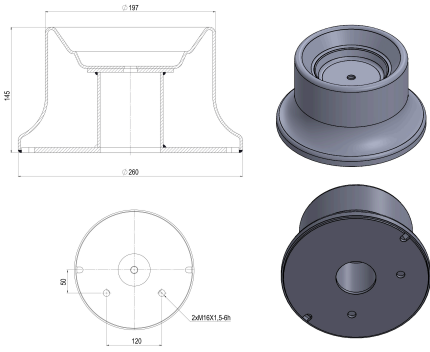

TRP-1286

TRP-1286 AIR SPRING LOWER PISTON

OEM REFERENCES		CROSS REFERENCES	
GIRELLI	12220530	CF GOMMA	1T 323-33 / 96873