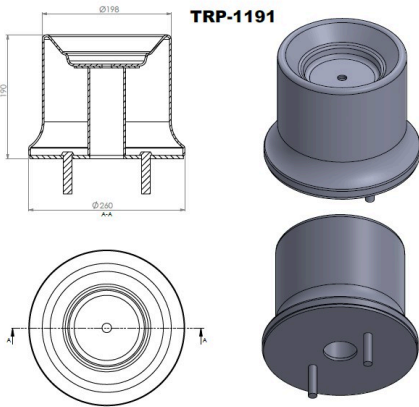

TRP-1191

TRP-1191 AIR SPRING LOWER PISTON

OEM REFERENCES		CROSS REFERENCES	
FORD CARGO	2642		
FORD	GC465580GC