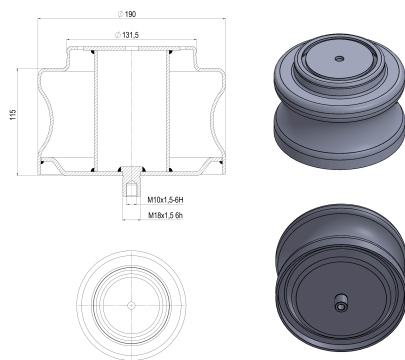

TRP-1156 AIR SPRING LOWER PISTON

OEM REFERENCES		CROSS REFERENCES	

TRP-1157

TRP-1157 AIR SPRING LOWER PISTON

OEM REFERENCES		CROSS REFERENCES	
ISUZU	1529835	Firestone	W01M588679

TRP-1158

TRP-1158 AIR SPRING LOWER PISTON