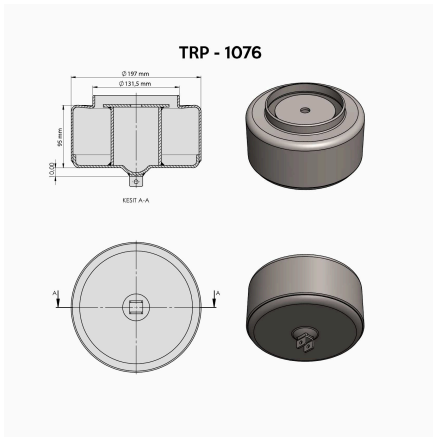

TRP-1076 AIR SPRING LOWER PISTON

OEM REFERENCES		CROSS REFERENCES	
		GOOD YEAR	1R12-763
		CONTITECH	4713 N
		AIRTECH	34713 P