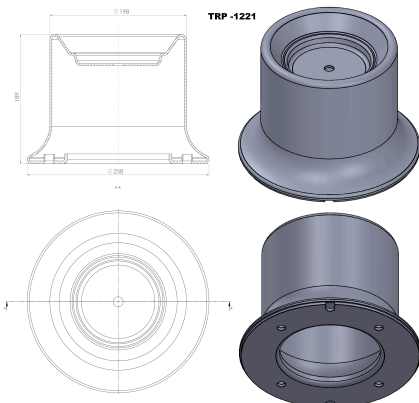

TRP - 1221

TRP-1221 AIR SPRING LOWER PISTON

OEM REFERENCES		CROSS REFERENCES	
		FIRESTONE	W01M587548