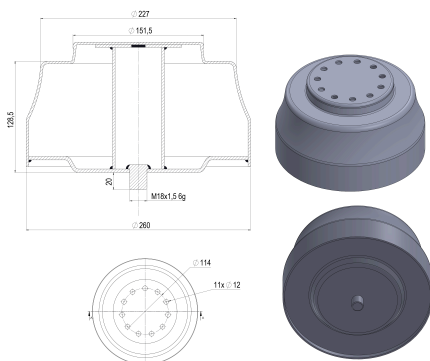

TRP-1291

TRP-1291 AIR SPRING LOWER PISTON

OEM REFERENCES		CROSS REFERENCES	
SOLARIS	020701-0004- 012-361	FIRESTONE	W01-M58-8373

TRP-1292 6122 AIR SPRING PISTON

OEM REFERENCES		CROSS REFERENCES