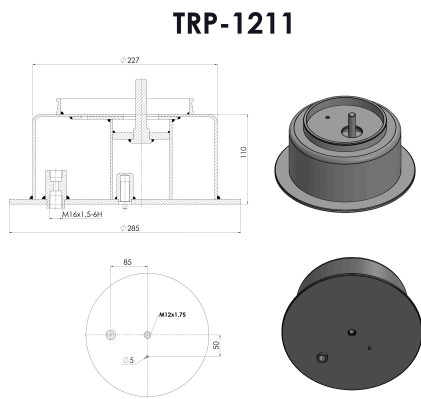

TRP-1211 AIR SPRING LOWER PISTON

OEM REFERENCES		CROSS REFERENCES	
OTOKAR	16H00-05484-AB RML99206C	BLACKTECH	RML 99201 C