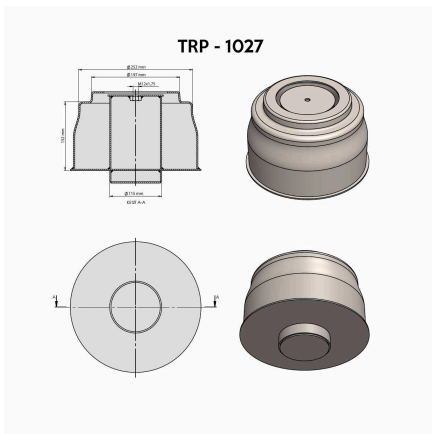

TRP-1027 NEOPLAN REAR AIR SPRING LOWER PISTON

OEM REFERENCES		CROSS REFERENCES	
NEOPLAN	AA1001002	DUNLOP	PNP3027300101
BPW	0220024600	CONTITECH	662 N
DAF	0578361	FIRESTONE	W01 095 0207
MAN	81436010051	GART	292.0.380
MAN	81436010018	CF GOMMA	92594
NEOPLAN	ZN1001000700	GOOD YEAR	9007
NEOPLAN	100100700	PHOENIX	1 E 32
NEOPLAN	100110200	VIBRACOUSTIC	V 1 E 32
NEOPLAN	100112251	BLACKTECH	RL 9773