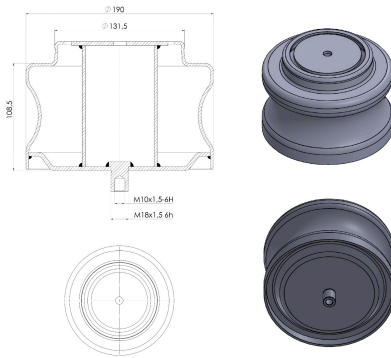

OEM REFERENCES		CROSS REFERENCES	

TRP-1272

TRP-1272 AIR SPRING LOWER PISTON