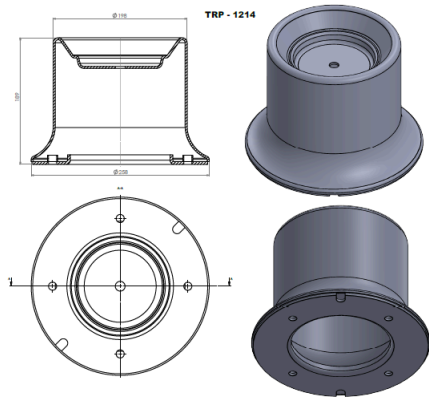

TRP-1214 AIR SPRING LOWER PISTON

OEM REFERENCES		CROSS REFERENCES	
21215894		VIBRACOUSTIC	V 1 DK 23 L-40
H2500425		FIRESTONE	W01 M58 7548
UJA0894		CONTITECH	4159 NP14
		AIRTECH	34159-02 K
		DUNLOP	PNP 311370000