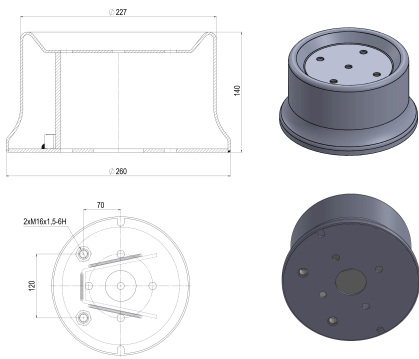

TRP-1287

TRP-1287 AIR SPRING LOWER PISTON

OEM REFERENCES		CROSS REFERENCES	
ZORZI	1006562	GART	D277B / 2772420