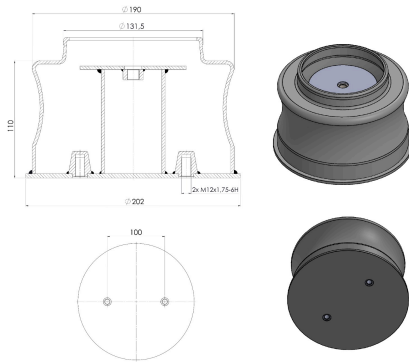

TRP-1103

TRP-1103 ISUZU AIR SPRING LOWER PISTON

OEM REFERENCES		CROSS REFERENCES