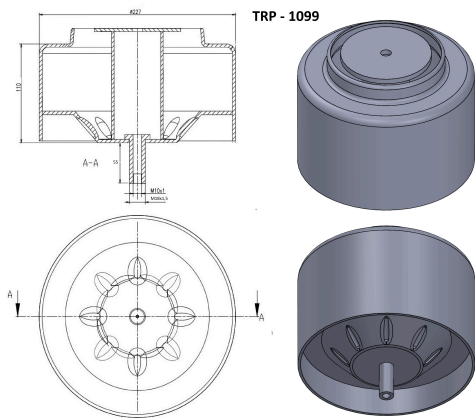

TRP-1099 ISUZU FRONT AIR SPRING LOWER PISTON

OEM REFERENCES		CROSS REFERENCES