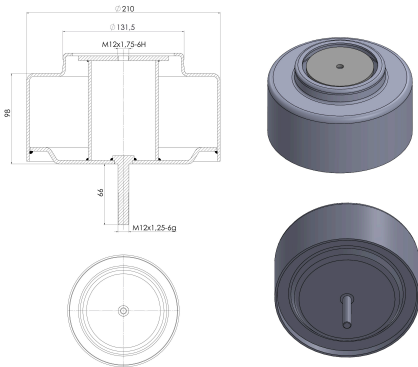

TRP-1264

TRP-1264 AIR SPRING LOWER PISTON

OEM REFERENCES		CROSS REFERENCES	
RENAULT	5.010.294.385.B	CONTITECH	884 N P04