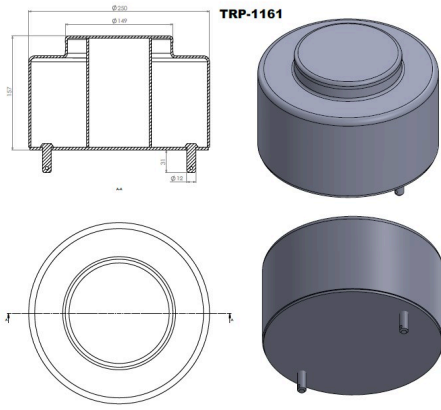

TRP-1161 AIR SPRING LOWER PISTON

OEM REFERENCES		CROSS REFERENCES	
SCANIA	2373116	SCANIA	2373116