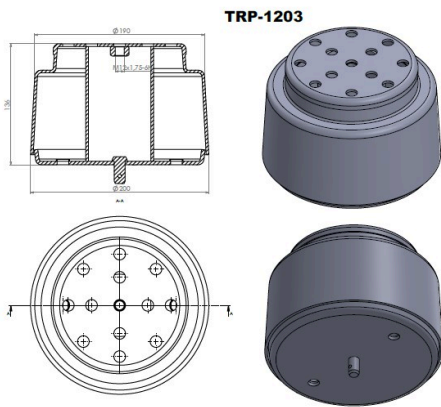

TRP-1203 AIR SPRING LOWER PISTON

OEM REFERENCES		CROSS REFERENCES	
SCANIA	1440307	GOODYEAR	1R 11 845
SCANIA	475149	BLACKTECH	RML 70307 C
SCANIA	1440860	AIRTECH	330307 K