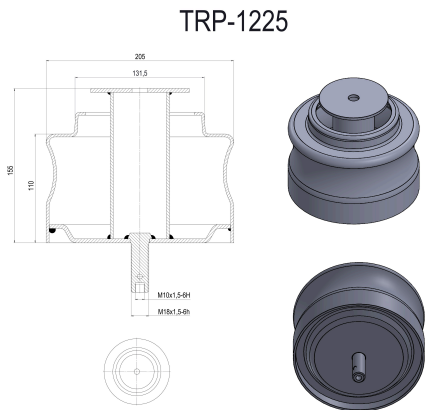

TRP-1223 AIR SPRING LOWER PISTON

OEM REFERENCES		CROSS REFERENCES	
RENAULT	5000786640	CONTITECH	921 MB

TRP-1224 KARSAN REAR AIR SPRING LOWER PISTON

OEM REFERENCES		CROSS REFERENCES	
KARSAN	3010025AA	AIRTECH	37008