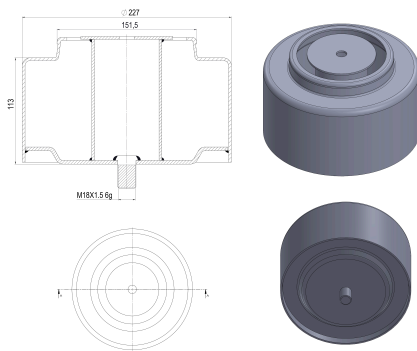

TRP-1187

TRP-1187 OTOKAR KENT AIR SPRING LOWER PISTON

OEM REFERENCES		CROSS REFERENCES	
OTOKAR	16N00-05806-BA