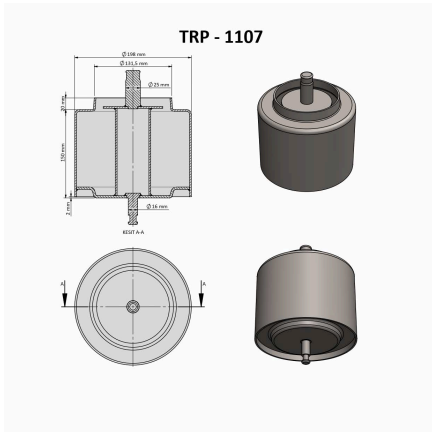

TRP-1107 AIR SPRING LOWER PISTON

OEM REFERENCES		CROSS REFERENCES	
VOLVO	20909150	GOOD YEAR	1R11-857
VOLVO	21321521		
VOLVO	21321515