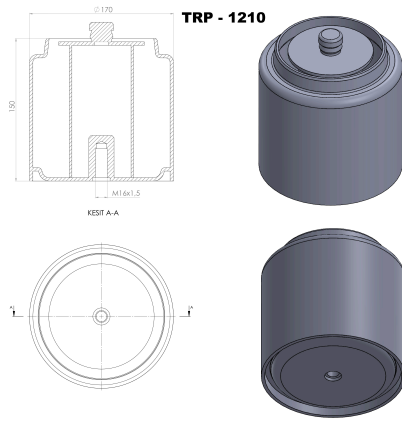

OEM REFERENCES		CROSS REFERENCES	
SCANIA	1434933	FIRESTONE	W01-M58-8524

TRP-1208 SETRA AIR SPRING LOWER PISTON

OEM REFERENCES		CROSS REFERENCES	

TRP-1209 AIR SPRING LOWER PISTON

OEM REFERENCES		CROSS REFERENCES	
BMC	31100153510-1		