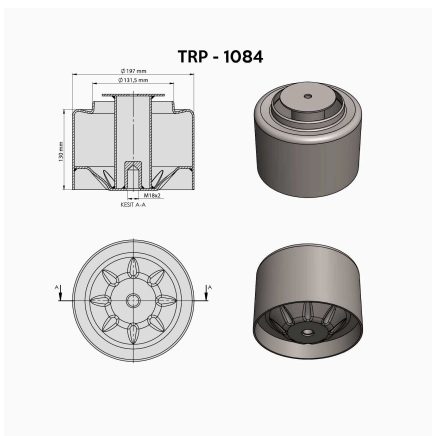

TRP-1084 MAN AIR SPRING LOWER PISTON

OEM REFERENCES		CROSS REFERENCES	
MAN	81436006038	GOOD YEAR	1R11-804
MAN	81436010153	CONTITECH	4883 N1 P07
		AIRTECH	34883 K