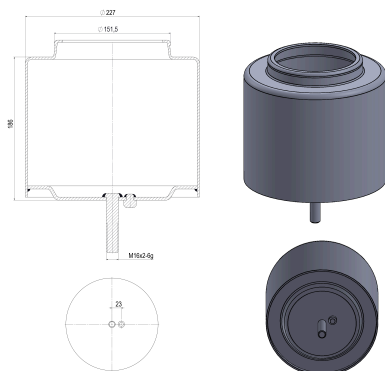

TRP-1277

TRP-1277 AIR SPRING LOWER PISTON

OEM REFERENCES		CROSS REFERENCES	
Scania	1434933