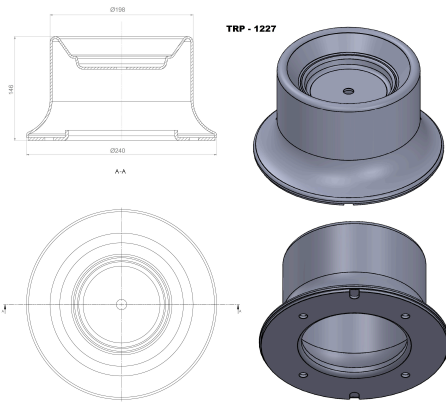

TRP-1227 AIR SPRING LOWER PISTON

OEM REFERENCES		CROSS REFERENCES	
MERCEDES - EVOBUS	9423205921	HENDRICKSON	508263
		GOOD YEAR	1R11-847