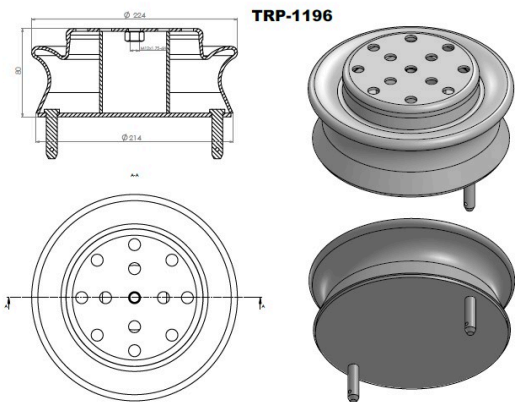

TRP-1196 AIR SPRING LOWER PISTON

OEM REFERENCES		CROSS REFERENCES	
SCANIA	1349708	CONTITECH	6703NP01
SCANIA	1386198	PHOENIX	1DF23B3
SCANIA	1362143	GOODYEAR	566263532