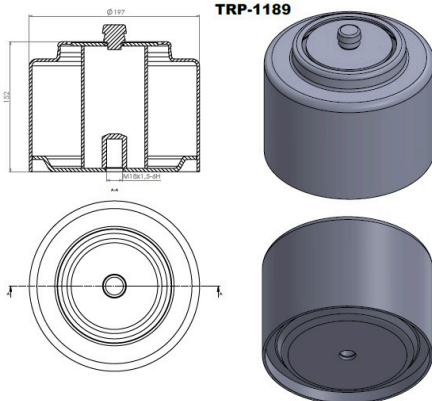

TRP-1189

TRP-1189 BMC NEOCITY REAR AIR SPRING LOWER PISTON

OEM REFERENCES		CROSS REFERENCES	
BMC	31100153510	BMC	24885-01 K