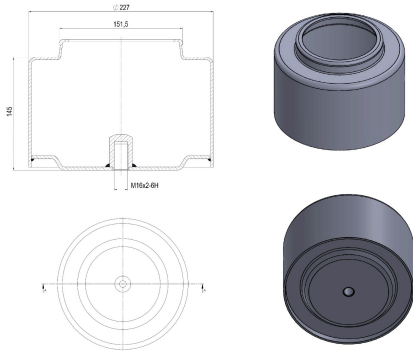

TRP-1276

TRP-1276 AIR SPRING LOWER PISTON

OEM REFERENCES		CROSS REFERENCES	
DAF	1901305		

TRP-1277

TRP-1277 AIR SPRING LOWER PISTON

OEM REFERENCES		CROSS REFERENCES	
Scania	1434933		

TRP-1278

TRP-1278 AIR SPRING LOWER PISTON