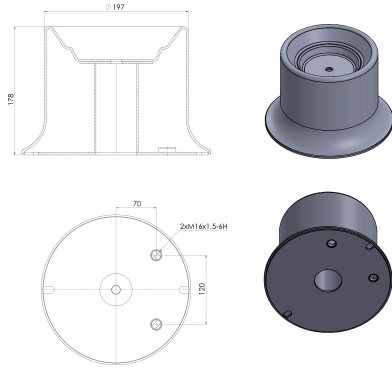

OEM REFERENCES		CROSS REFERENCES	
BMC	31100130410-1	BMC	28683-K

TRP-1189

TRP-1189 BMC NEOCITY REAR AIR SPRING LOWER PISTON

OEM REFERENCES		CROSS REFERENCES	
BMC	31100153510	BMC	24885-01 K

TRP-1190

TRP-1190 AIR SPRING LOWER PISTON