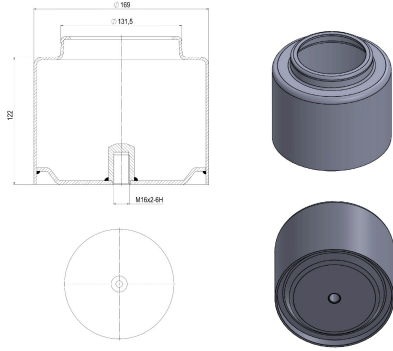

TRP-1274

TRP-1274 AIR SPRING LOWER PISTON

OEM REFERENCES		CROSS REFERENCES