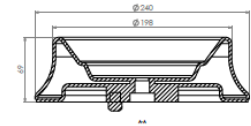

TRP-1170 AIR SPRING LOWER PISTON

OEM REFERENCES		CROSS REFERENCES	

TRP-1171 AIR SPRING LOWER PISTON

OEM REFERENCES		CROSS REFERENCES	

TRP-1172 AIR SPRING LOWER PISTON

OEM REFERENCES		CROSS REFERENCES	
Scania	470922	CONTITECH	330304 K
Scania	1440304	BLACKTECH	70304 C
ROR / Meritor	MLF7142	MERITORROR	MLF7142
		SCANIA	1440304