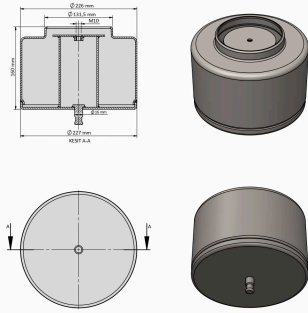

TRP - 1145

TRP-1145 AIR SPRING LOWER PISTON

OEM REFERENCES		CROSS REFERENCES	
VOLVO	21 451 178	CONTITECH	4582 N P01
VOLVO	21 451 174		
RENAULT	7.421.451.178