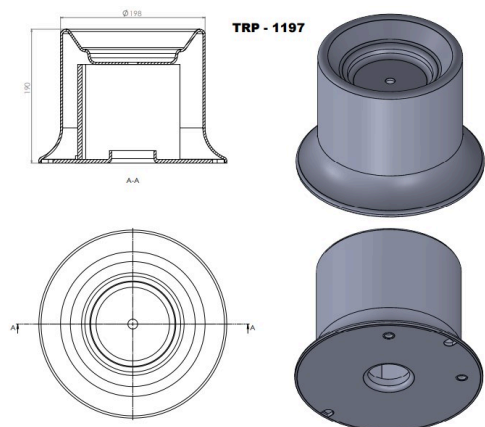

TRP-1197 AIR SPRING LOWER PISTON

OEM REFERENCES		CROSS REFERENCES	
SMB	UJB0203001	DUNLOPFR	D12B15
SMB	1518779	TAURUS	KR5099091
FRUEHAUF	20230	VIBRACOUSTIC	VIDK21B9