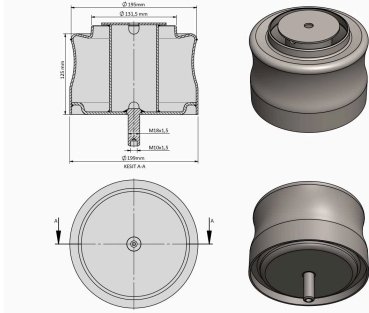

TRP - 1129

TRP-1129 TEMSA AVENUE AIR SPRING LOWER PISTON

OEM REFERENCES		CROSS REFERENCES	
		CONTITECH	876 MB
		BLACKTECH	RML 9987 C
		AIRTECH	3876 K