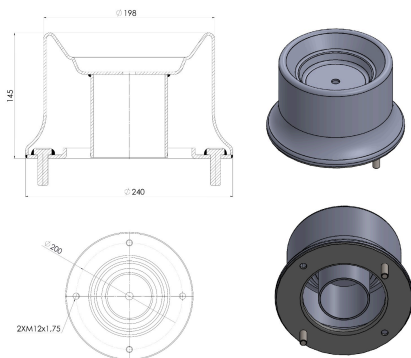

OEM REFERENCES		CROSS REFERENCES	
IRIS BUS	5010347891	CONTITECH	1924 N1 P05

TRP-1273

TRP-1273 AIR SPRING LOWER PISTON