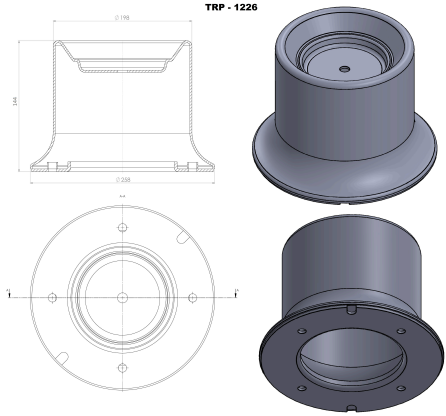

TRP-1226 AIR SPRING LOWER PISTON

OEM REFERENCES		CROSS REFERENCES	
SAF	3.229.0007.01	CONTITECH	4004 NP 02
SAF	2.229.0007.00	BLACKTECH	RML 75115 C
		AIRTECH	34004 P