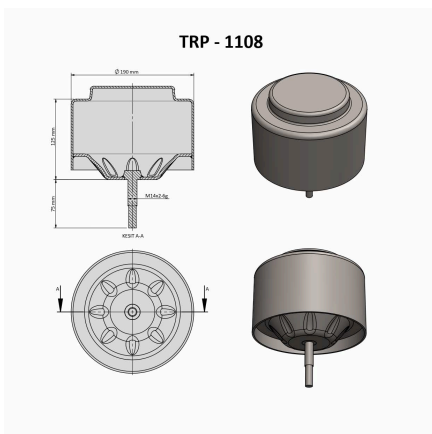

TRP-1108 IVECO AIR SPRING LOWER PISTON

OEM REFERENCES		CROSS REFERENCES	
IVECO	4714025	FIRESTONE	W01 095 0121