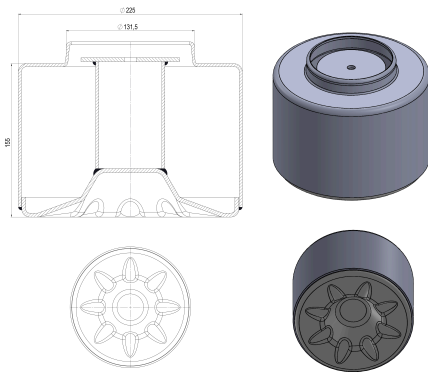

TRP-1280

TRP-1280 6131 AIR SPRING LOWER PISTON

OEM REFERENCES		CROSS REFERENCES	
MERCEDES	A 960 320 76 57	CONTITECH	6131 N P40
MERCEDES	A 960 320 34 57	FIRESTONE	1T17HAR-7.5
		FIRESTONE	W01-M58-6095