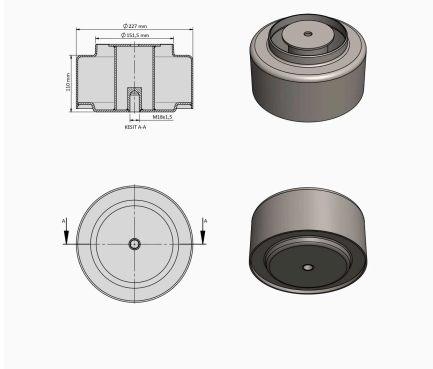

TRP - 1104

TRP-1104 BMC AIR SPRING LOWER PISTON

OEM REFERENCES		CROSS REFERENCES	
		CONTITECH	661 NP 04
		BLACKTECH	RML 9772 C4