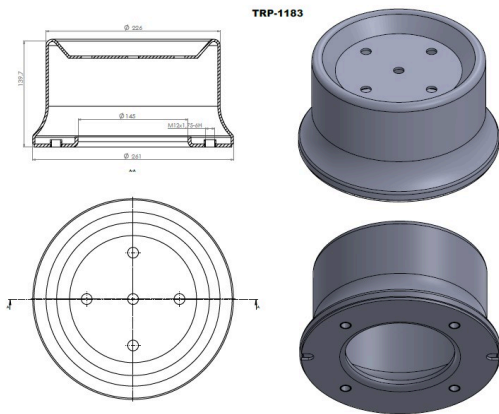

TRP-1182 AIR SPRING LOWER PISTON

OEM REFERENCES		CROSS REFERENCES	

TRP-1183 AIR SPRING LOWER PISTON

OEM REFERENCES		CROSS REFERENCES	
Schmitz Cargobull	1101440	AIRTECH	32918 K
SAF	3229242700	FIRESTONE	W01 M58 6338
Schmitz Cargobull	016010	VIBRACOUSTIC	V 1 D 28A-10
SAF	3.229.2227.00	DUNLOP	D13 B25
SAF	3.229.2127.00	CONTITECH	810 MB
SAF	3.229.0027.00	BLACKTECH	RMI 7921 C