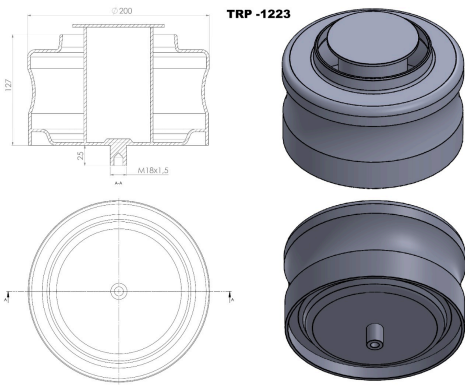

TRP-1223 AIR SPRING LOWER PISTON

OEM REFERENCES		CROSS REFERENCES	
RENAULT	5000786640	CONTITECH	921 MB

TRP-1224 KARSAN REAR AIR SPRING LOWER PISTON

OEM REFERENCES		CROSS REFERENCES	
KARSAN	3010025AA	AIRTECH	37008