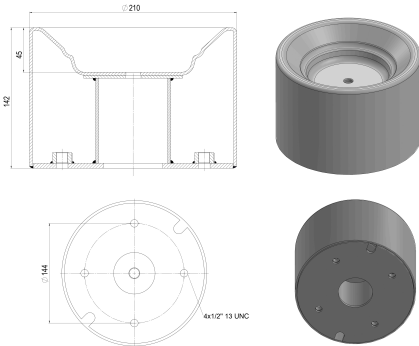

TRP-1165 BMC PROCITY AIR SPRING LOWER PISTON

OEM REFERENCES		CROSS REFERENCES	

TRP-1166 AIR SPRING LOWER PISTON

OEM REFERENCES		CROSS REFERENCES	

TRP-1167

TRP-1167 AIR SPRING LOWER PISTON

OEM REFERENCES		CROSS REFERENCES