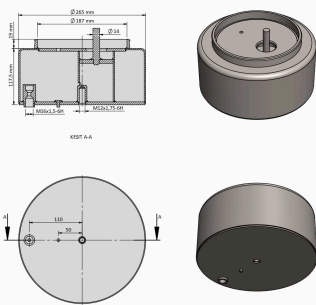

TRP - 1114

TRP-1114 KARSAN AIR SPRING LOWER PISTON

OEM REFERENCES		CROSS REFERENCES	

TRP - 1115

TRP-1115 VOLVO AIR SPRING LOWER PISTON

OEM REFERENCES		CROSS REFERENCES	
		CONTITECH	4570 N P02

TRP - 1116

TRP-1116 VOLVO AIR SPRING LOWER PISTON