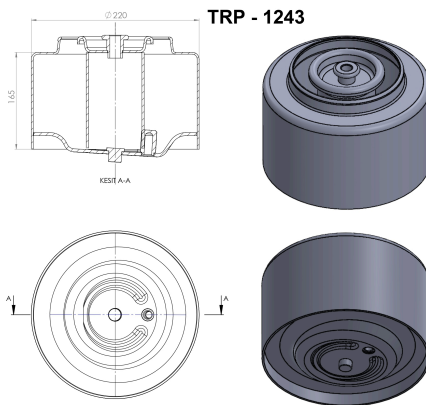

TRP-1243 AIR SPRING LOWER PISTON

OEM REFERENCES		CROSS REFERENCES	
DAF	1914445	CONTITECH	6751 N P02