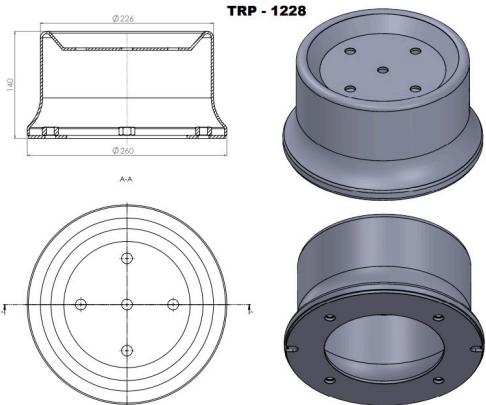

TRP-1228 4019 AIR SPRING LOWER PISTON

OEM REFERENCES		CROSS REFERENCES	
CONTITECH	4019 N1 P01	MERCEDES - EVOBUS	A 960 320 3257
		HENDRICKSON	21AXC0001-P04