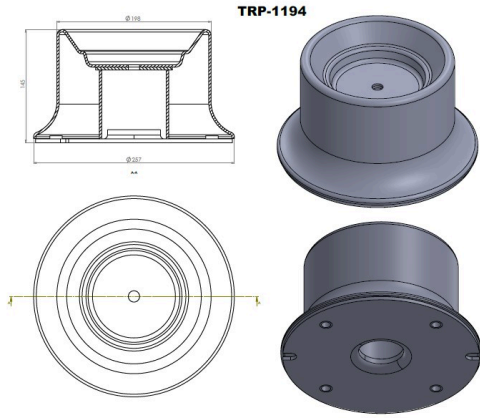

TRP-1194 AIR SPRING LOWER PISTON

OEM REFERENCES		CROSS REFERENCES	
1723277**CA		FIRESTONE	W01 3589361
		CONTITECH	4156 NP 07
		BLACKTECH	RML 75267 C7