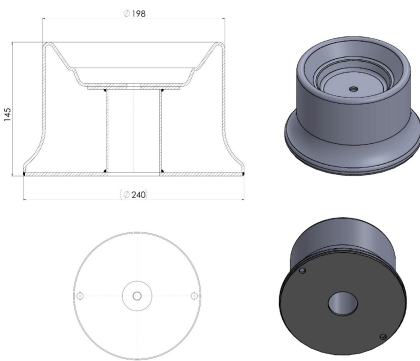

OEM REFERENCES		CROSS REFERENCES	

TRP-1270

TRP-1270 MAN EURO-6 REAR AIR SPRING LOWER PISTON

OEM REFERENCES		CROSS REFERENCES	
MAN	36.43603.0012		

TRP-1271

TRP-1271 AIR SPRING LOWER PISTON

OEM REFERENCES		CROSS REFERENCES	