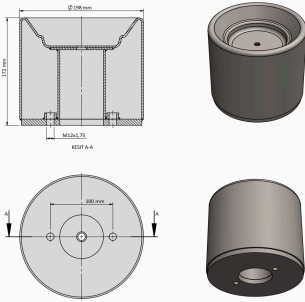

TRP - 1113

TRP-1113 4157 AIR SPRING LOWER PISTON

OEM REFERENCES		CROSS REFERENCES	
		CONTITECH	4157 NP 03
		VIBRACOUSTIC	V 1 DK 21 A-31
		PHOENIX	1 DK 21 A-31
		GOOD YEAR	1R11-106
		FIRESTONE	W01 M58 7074
		DUNLOP	00980B
		BLACKTECH	RML 75268 CP3