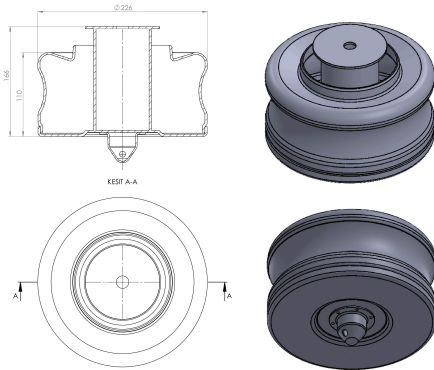

TRP - 1235

TRP-1235 AIR SPRING LOWER PISTON

OEM REFERENCES		CROSS REFERENCES	
VOLVO	20 573 109	CONTITECH	6600 N P01

TRP - 1236

TRP-1236 AIR SPRING LOWER PISTON

OEM REFERENCES		CROSS REFERENCES	
VOLVO	20 573 312	CONTITECH	6603 NP 01