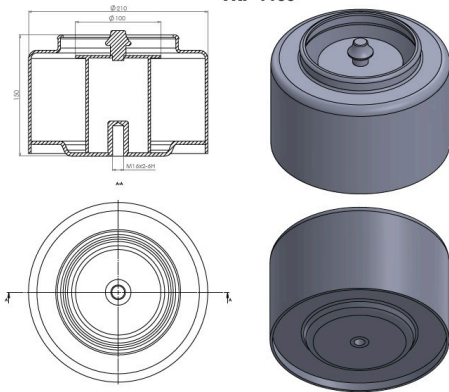

TRP-1159

TRP-1159 DAF AIR SPRING LOWER PISTON

OEM REFERENCES		CROSS REFERENCES	
VDL BUS	45015337	CONTITECH	836 N P14