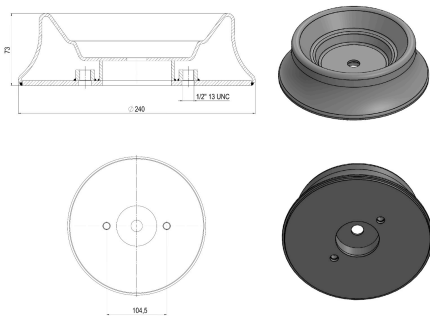

TRP-1283

TRP-1283 AIR SPRING LOWER PISTON

OEM REFERENCES		CROSS REFERENCES	
IVECO	41298919	GOODYEAR	1R12-508**CA
		FIRESTONE	W01 358 8204**CA
		BLACKTECH	RML 79198 C