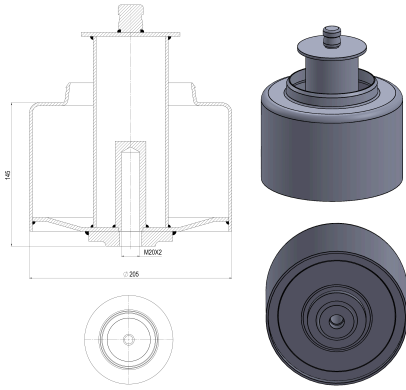

TRP-1270

TRP-1270 MAN EURO-6 REAR AIR SPRING LOWER PISTON