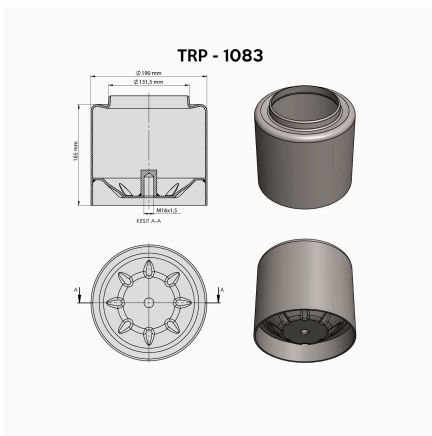

TRP-1083 MERCEDES AIR SPRING LOWER PISTON

OEM REFERENCES		CROSS REFERENCES	
MERCEDES	9423205221	FIRESTONE	1R7Z 440-290C
MERCEDES	9423200321	CF GOMMA	1VSC 285-30 206783
MERCEDES	9423200421	BLACKTECH	RML 95401 C3
		AIRTECH	34390-03 K
		CONTITECH	4930 NP 03