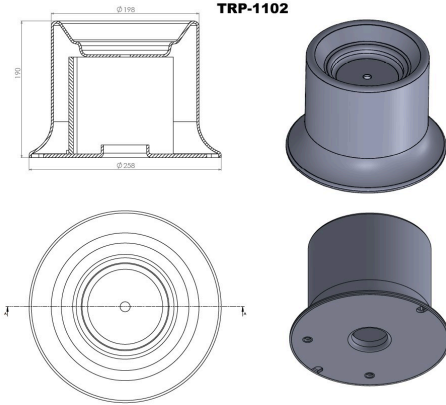

TRP-1102

TRP-1102 AIR SPRING LOWER PISTON

OEM REFERENCES		CROSS REFERENCES	
		CONTITECH	4159 NP07
		BLACKTECH	RML 75260 C7
		AIRTECH	34159-05K