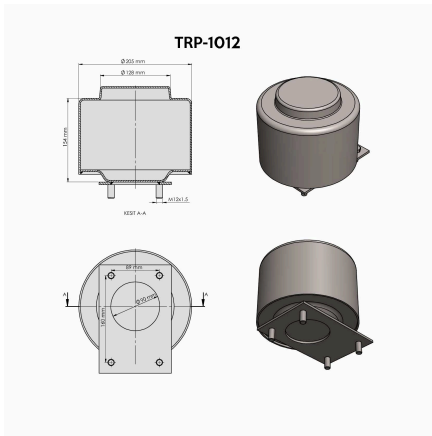

TRP-1010 MAN FORTUNA REAR AIR SPRING LOWER PISTON

OEM REFERENCES		CROSS REFERENCES	
MAN	81998101118		
MAN	36436030009		
MAN	81436030075		

TRP-1011 HYUNDAI FRONT AIR SPRING LOWER PISTON

OEM REFERENCES		CROSS REFERENCES	