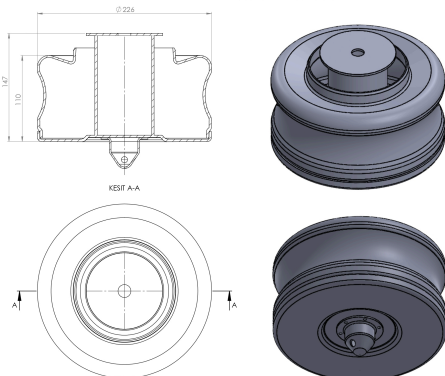

TRP - 1237

TRP-1237 AIR SPRING LOWER PISTON

OEM REFERENCES		CROSS REFERENCES	
VOLVO	20 573 311	CONTITECH	6603 N P02