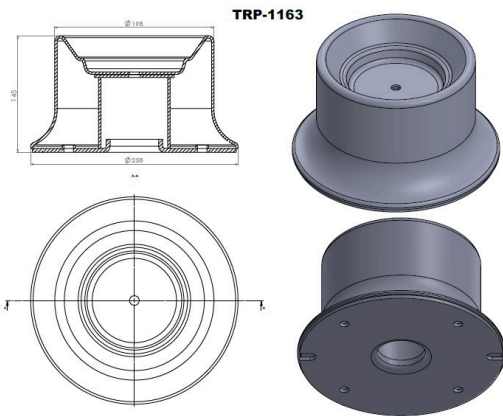

TRP-1163 AIR SPRING LOWER PISTON

OEM REFERENCES		CROSS REFERENCES	
C20127		Firestone	W01 358 9508
		AIRTECH	34156-10 K