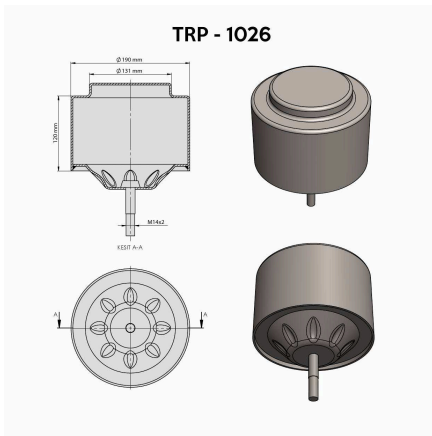

TRP-1026 IVECO FRONT AIR SPRING LOWER PISTON

OEM REFERENCES		CROSS REFERENCES	
IVECO	41289379	CF GOMMA	7501207529
		CF GOMMA	ITS27026C
		BLACKTECH	RML79379C