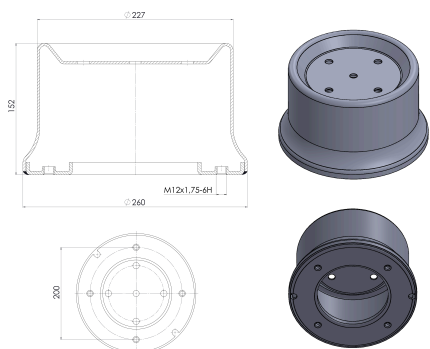

OEM REFERENCES		CROSS REFERENCES	
VOLVO	3030272		661 N24
VOLVO	661N 24/PD		

TRP-1285

TRP-1285 AIR SPRING LOWER PISTON

OEM REFERENCES		CROSS REFERENCES	
		NEWAY	90557270 AD-130**CA
		FIRESTON	W01-358-8793**CA