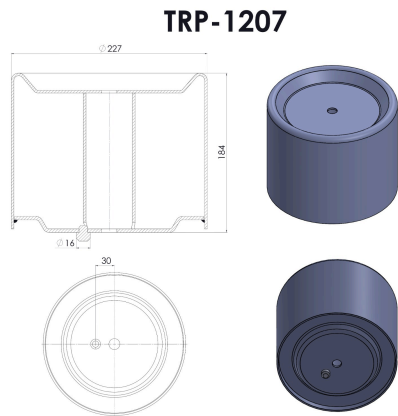

TRP-1207 AIR SPRING LOWER PISTON

OEM REFERENCES		CROSS REFERENCES	
SCANIA	1434933	FIRESTONE	W01-M58-8524

TRP-1208 SETRA AIR SPRING LOWER PISTON

OEM REFERENCES		CROSS REFERENCES