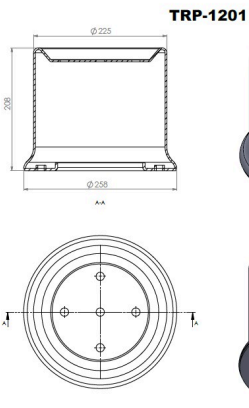

TRP-1198 VOLVO AIR SPRING LOWER PISTON

OEM REFERENCES		CROSS REFERENCES	
VOLVO	20554752	CONTITECH	54752M
		FEBI	46271

TRP-1199 ISUZU AIR SPRING LOWER PISTON

OEM REFERENCES		CROSS REFERENCES	
OTOKAR	12F00-03648-AA	VIBRACOUSTIC	VIG12B7

TRP-1200 IVECO STRALIS AIR SPRING LOWER PISTON

OEM REFERENCES		CROSS REFERENCES	

TRP-1201 AIR SPRING LOWER PISTON

OEM REFERENCES		CROSS REFERENCES	
HENDRICKSON	507782	FIRESTONE	W01 M58 8762
SAF	3.229.0006.01	CONTITECH	912 MB
SAF	3.229.0013.00	BLACKTECH	RML 71314 C
SAF	2.229.0005.00	AIRTECH	3912 K