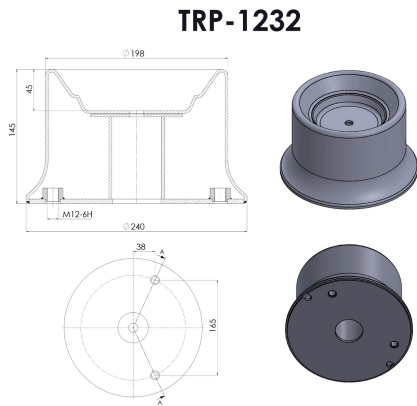

TRP-1231 AIR SPRING LOWER PISTON

OEM REFERENCES		CROSS REFERENCES	
Weweler	US 07337R	Goodyear	1R14-825

TRP-1232 AIR SPRING LOWER PISTON

OEM REFERENCES		CROSS REFERENCES	
HENDRICKSON	HS508385	VIBRACOUSTIC	V1D23G4WB
IVECO	504108867	BLACKTECH	RML78385C