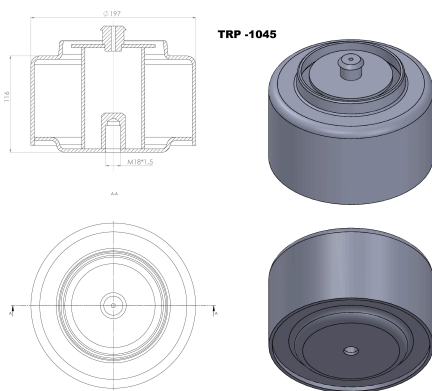

TRP-1045 AIR SPRING LOWER PISTON

OEM REFERENCES		CROSS REFERENCES	
VOLVO	138204	VIBRACOUSTIC	V 1 E20-1