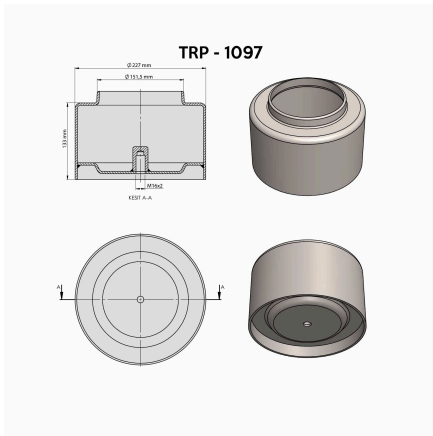

TRP-1097 DAF AIR SPRING LOWER PISTON

OEM REFERENCES		CROSS REFERENCES	
DAF	1622849	CONTITECH	836 N P09
DAF	1697683	AIRTECH	3836-09 K