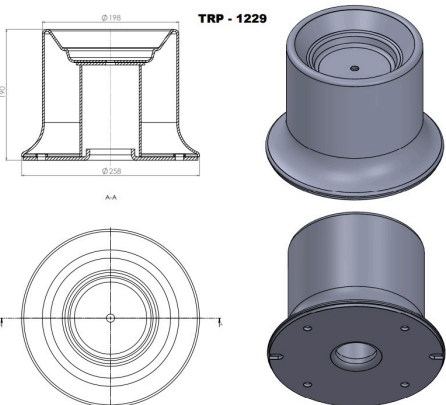

TRP-1229 AIR SPRING LOWER PISTON

OEM REFERENCES		CROSS REFERENCES	
VOLVO	85101160	FIRESTONE	W013589101
		AIRTECH	34159-07 K
		VIBRACOUSTIC	V 1 DK 23 L - 9101