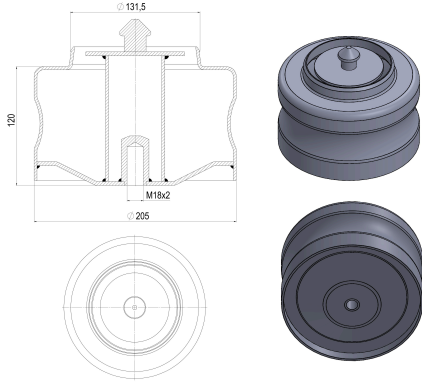

TRP-1276

TRP-1276 AIR SPRING LOWER PISTON

OEM REFERENCES		CROSS REFERENCES	
DAF	1901305		

TRP-1277

TRP-1277 AIR SPRING LOWER PISTON

OEM REFERENCES		CROSS REFERENCES	
Scania	1434933		

TRP-1278

TRP-1278 AIR SPRING LOWER PISTON