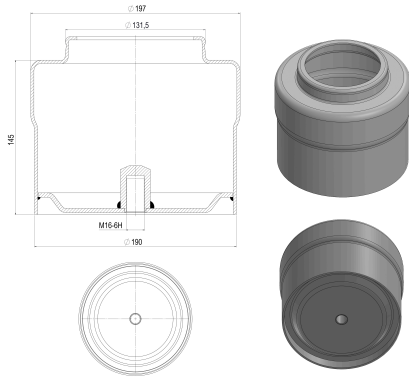

TRP-1157

TRP-1157 AIR SPRING LOWER PISTON

OEM REFERENCES		CROSS REFERENCES	
ISUZU	1529835	Firestone	W01M588679