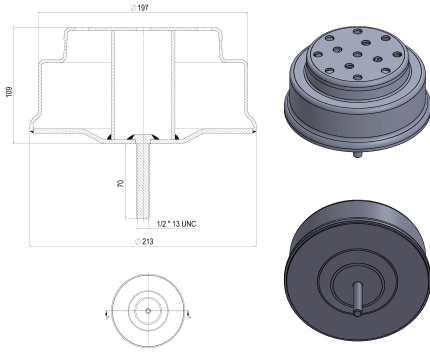

TRP-1282

TRP-1282 AIR SPRING LOWER PISTON

OEM REFERENCES		CROSS REFERENCES	
		GOOD YEAR	1R11-220
		GOOD YEAR	1R11-119 1R11-219
		FIRESTONE	W01 358 9622
		FIRESTONE	W01 358 9617
		CONTITECH	9 9-9 P 860
		GOOD YEAR	1R11-221
		FIRESTONE	W013589675