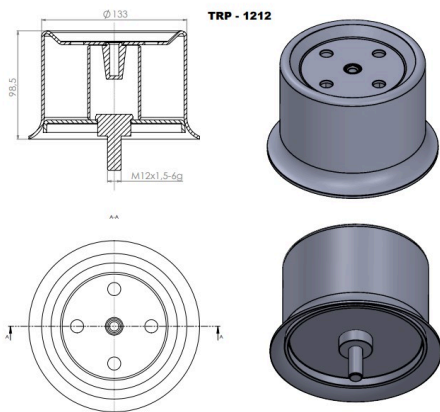

TRP-1212 AIR SPRING LOWER PISTON

OEM REFERENCES		CROSS REFERENCES	
ISUZU	388885067051	VIBRACOUSTIC	VIG12