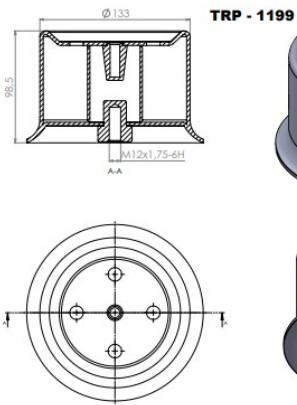

TRP-1198 VOLVO AIR SPRING LOWER PISTON

OEM REFERENCES		CROSS REFERENCES	
VOLVO	20554752	CONTITECH	54752M
		FEBI	46271

TRP-1199 ISUZU AIR SPRING LOWER PISTON

OEM REFERENCES		CROSS REFERENCES	
OTOKAR	12F00-03648-AA	VIBRACOUSTIC	VIG12B7

TRP-1200 IVECO STRALIS AIR SPRING LOWER PISTON

OEM REFERENCES		CROSS REFERENCES	

TRP-1201 AIR SPRING LOWER PISTON

OEM REFERENCES		CROSS REFERENCES	
HENDRICKSON	507782	FIRESTONE	W01 M58 8762
SAF	3.229.0006.01	CONTITECH	912 MB
SAF	3.229.0013.00	BLACKTECH	RML 71314 C
SAF	2.229.0005.00	AIRTECH	3912 K