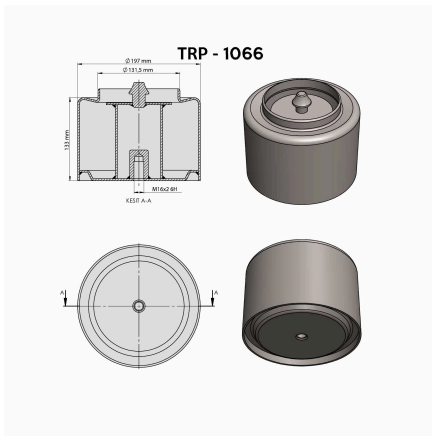

TRP-1066 DAF AIR SPRING LOWER PISTON

OEM REFERENCES		CROSS REFERENCES	
DAF	1141525	FIRESTONE	W01 M58 8683
VDL BUS	1153935	VIBRACOUSTIC	V 1 DF 18-3
DAF	0392022	AIRTECH	3887 K
		CONTITECH	887 MB K5
		BLACKTECH	RML 7998 C3
		GOOD YEAR	1R11-798
		PHOENIX	1DF 18-3