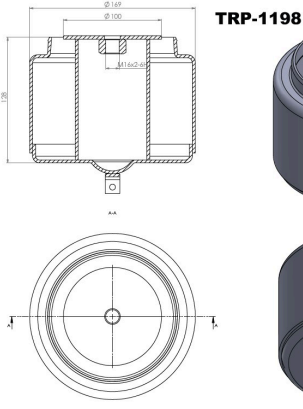

TRP-1197 AIR SPRING LOWER PISTON

OEM REFERENCES		CROSS REFERENCES	
SMB	UJB0203001	DUNLOPFR	D12B15
SMB	1518779	TAURUS	KR5099091
FRUEHAUF	20230	VIBRACOUSTIC	VIDK21B9

TRP-1198

TRP-1198 VOLVO AIR SPRING LOWER PISTON