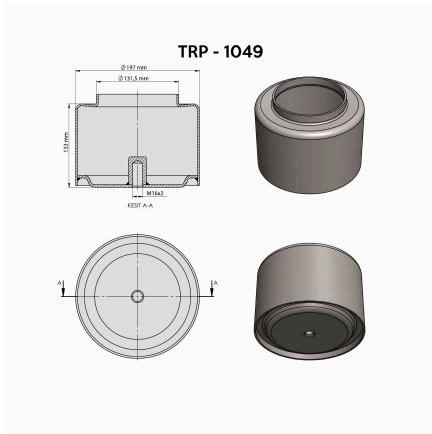

TRP-1049 DAF AIR SPRING LOWER PISTON

OEM REFERENCES		CROSS REFERENCES	
DAF	0392022	GOOD YEAR	1R11-798
DAF	0392011	FIRESTONE	W01 M58 8683
		AIRTECH	38683 K
		VIBRACOUSTIC	V1 DF 18-2
		BLACKTECH	RML 7998 C1
		CONTITECH	887 M K1
		PHOENIX	1 DF18-2