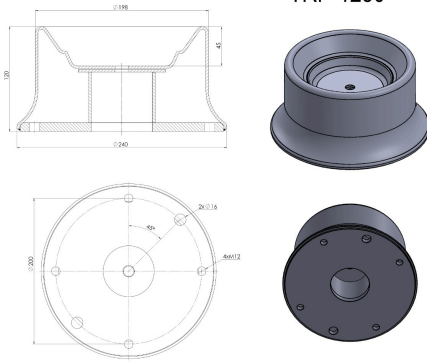

TRP-1250

TRP-1250 AIR SPRING LOWER PISTON

OEM REFERENCES		CROSS REFERENCES	
		AIRTECH	132022
		AIRTECH	34154-01K