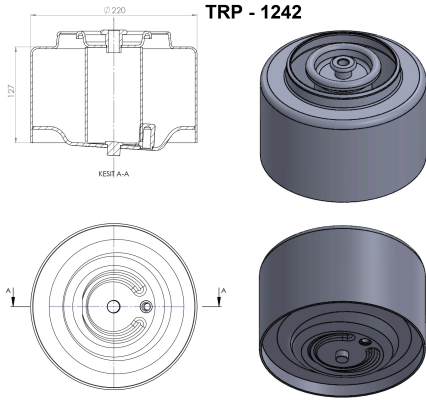

TRP-1242 AIR SPRING LOWER PISTON

OEM REFERENCES		CROSS REFERENCES	
DAF	1914446	CONTITECH	6753 N P02