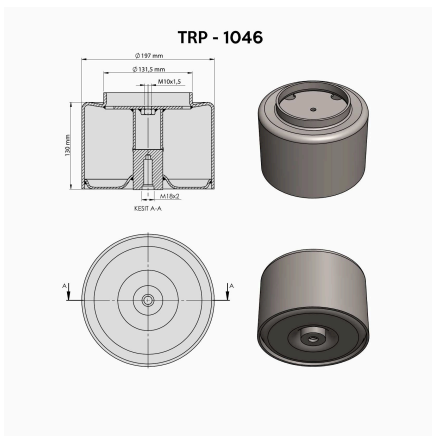

TRP-1046 MAN AIR SPRING LOWER PISTON

OEM REFERENCES		CROSS REFERENCES	
MAN	81436030060	FIRESTONE	W01 0950555
MAN	81436006042		
MAN	81998101120		
MAN	36436030011