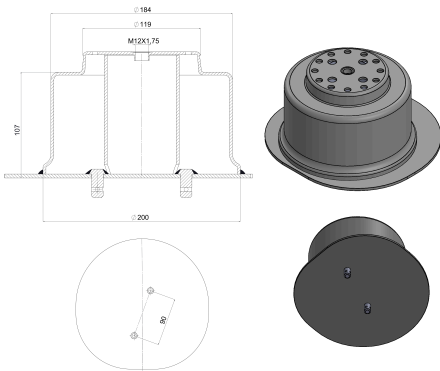

TRP-1279

TRP-1279 AIR SPRING LOWER PISTON

OEM REFERENCES		CROSS REFERENCES	
SCANIA	2024289	6716 N P02	CONTITECH
SCANIA	2024285	566-22-3-579	GOOD YEAR
SCANIA	2024283	566-22-3-579	GOOD YEAR
SCANIA	1726257	RML71896C	BLACKTECH
SCANIA	1726239