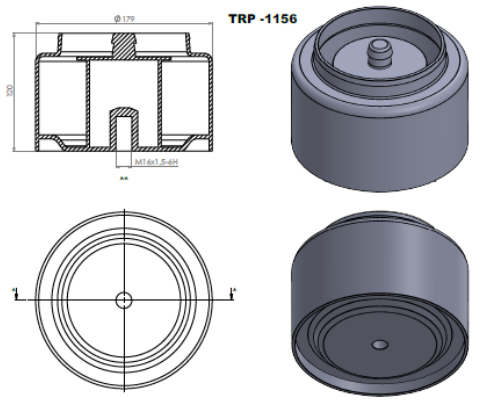

TRP-1156 AIR SPRING LOWER PISTON

OEM REFERENCES		CROSS REFERENCES