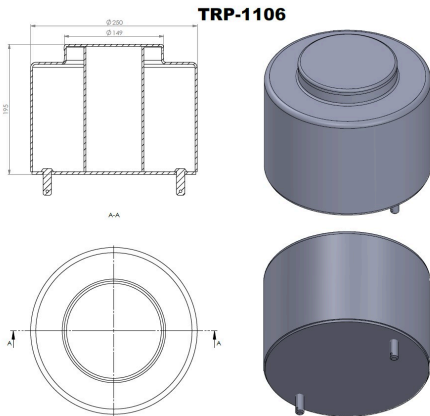

TRP - 1104

TRP-1104 BMC AIR SPRING LOWER PISTON

OEM REFERENCES		CROSS REFERENCES	
		CONTITECH	661 NP 04
		BLACKTECH	RML 9772 C4

TRP-1105 VAN HOOL AIR SPRING LOWER PISTON

OEM REFERENCES		CROSS REFERENCES	

TRP-1106 SCANIA AIR SPRING LOWER PISTON