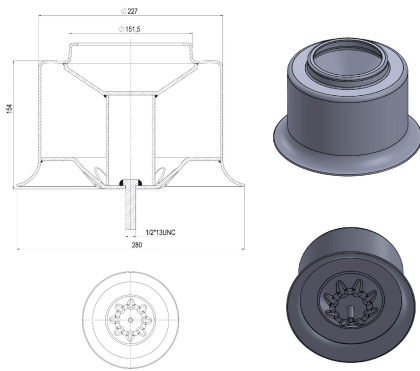

TRP-1275

TRP-1275 AIR SPRING LOWER PISTON

OEM REFERENCES		CROSS REFERENCES	
FREIGHTLINER	16-16773-000	Freightliner	16-16773-000
		Firestone	W01 358 9782