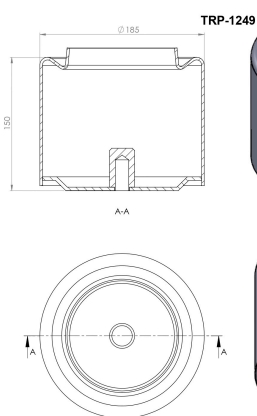

TRP-1246 AIR SPRING LOWER PISTON

OEM REFERENCES		CROSS REFERENCES	
VOLVO	21224751	Vibracoustic	VIDF16C-5

TRP-1247 AIR SPRING LOWER PISTON

OEM REFERENCES		CROSS REFERENCES	
IVECO	500055350	CF Gomma	207406
		CF Gomma	1TS 270-27C

TRP-1248 AIR SPRING LOWER PISTON

OEM REFERENCES		CROSS REFERENCES	
SOLARIS	1001101045	Phoenix	1 DF 25 A-22

TRP-1249

TRP-1249 AIR SPRING LOWER PISTON

OEM REFERENCES		CROSS REFERENCES	
DAF	1 892 487	CONTITECH	6433 N P01