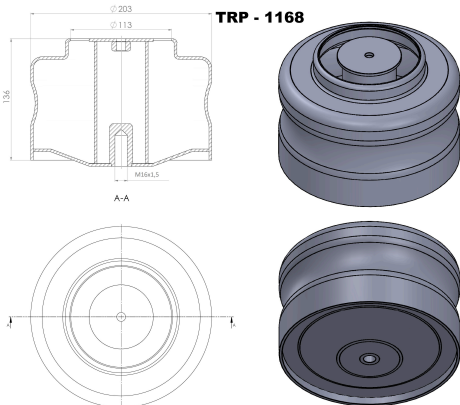

OEM REFERENCES		CROSS REFERENCES	

TRP-1166 AIR SPRING LOWER PISTON

OEM REFERENCES		CROSS REFERENCES	

TRP-1167

TRP-1167 AIR SPRING LOWER PISTON

OEM REFERENCES		CROSS REFERENCES	

TRP - 1168

TRP-1168 TOURISMO REAR AIR SPRING LOWER PISTON