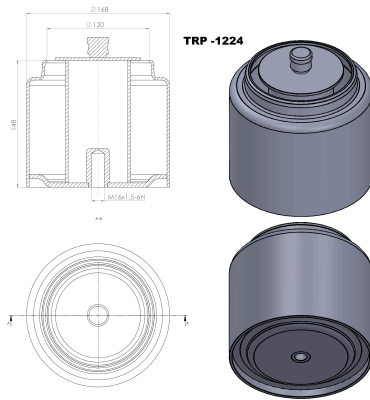

TRP-1223 AIR SPRING LOWER PISTON

OEM REFERENCES		CROSS REFERENCES	
RENAULT	5000786640	CONTITECH	921 MB

TRP-1224 KARSAN REAR AIR SPRING LOWER PISTON

OEM REFERENCES		CROSS REFERENCES	
KARSAN	3010025AA	AIRTECH	37008