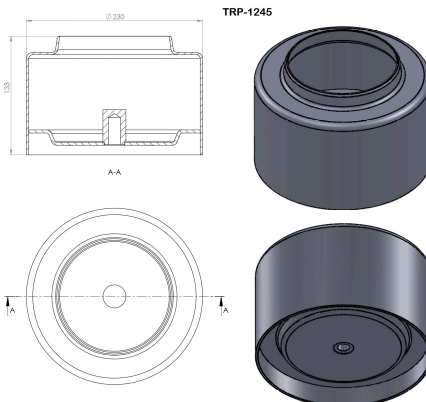

TRP-1245 AIR SPRING LOWER PISTON

OEM REFERENCES		CROSS REFERENCES	
DAF	1 794 422	ContiTech	836 N P12