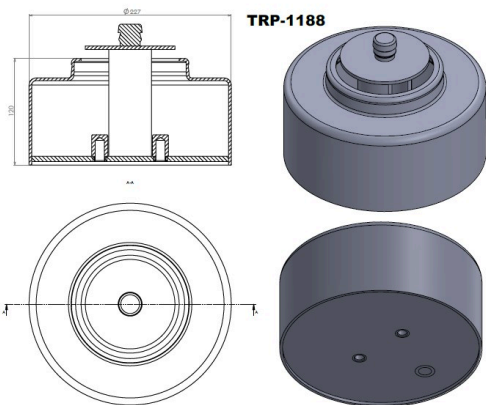

TRP-1186

TRP-1186 AIR SPRING LOWER PISTON

OEM REFERENCES		CROSS REFERENCES	

TRP-1187

TRP-1187 OTOKAR KENT AIR SPRING LOWER PISTON

OEM REFERENCES		CROSS REFERENCES	
OTOKAR	16N00-05806-BA		

TRP-1188

TRP-1188 BMC NEOCITY FRONT AIR SPRING LOWER PISTON