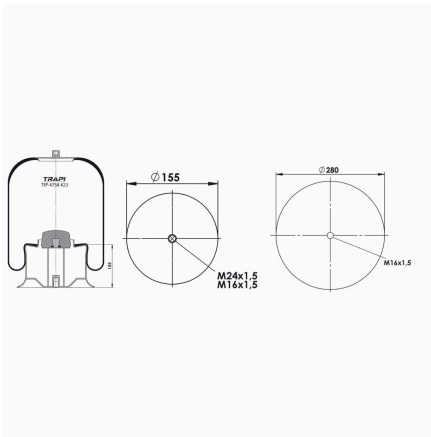

TRP-4758-K23 COMPLETE WITH METAL PISTON

OEM REFERENCES		CROSS REFERENCES	
MERCEDES	A 942 320 06 17	Contitech	4758 N P23
MERCEDES	A 942 320 33 21