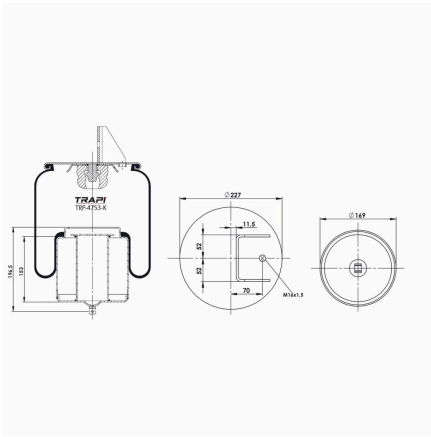

TRP-4753-K COMPLETE WITH METAL PISTON

OEM REFERENCES		CROSS REFERENCES	
VOLVO	3 987 630	Airtech	36753 K
VOLVO	20 554 753		
VOLVO	20 452 472