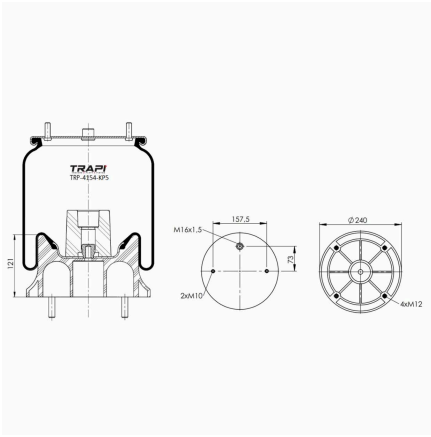

TRP-4154-KP5 COMPLETE WITH PLASTIC PISTON

OEM REFERENCES		CROSS REFERENCES	
RENAULT	5.010.239.252	Phoenix	1 DK 23 F-1**CPL
RENAULT	5.010.488.071	Firestone	W01 M58 8172**CPL
		Contitech	4154 N P05**CPL