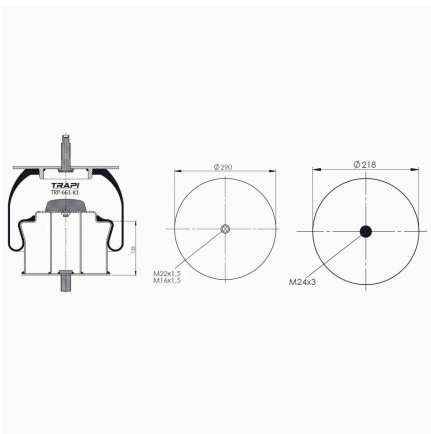

TRP-661-K1 COMPLETE WITH METAL PISTON

OEM REFERENCES		CROSS REFERENCES	
BMC	53RS900142