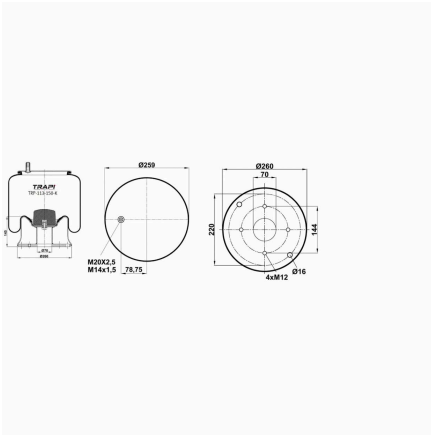

TRP-113-150-K COMPLETE WITH METAL PISTON

OEM REFERENCES		CROSS REFERENCES	
SAMRO	2500915	Firestone	W01M588747
DISCOS / MERCEDES	A9463280401	Firestone	1T17B-11
HENDRICKSON	HS251087	Airtech	30081 K / 132082
		Goodyear	1R13-150