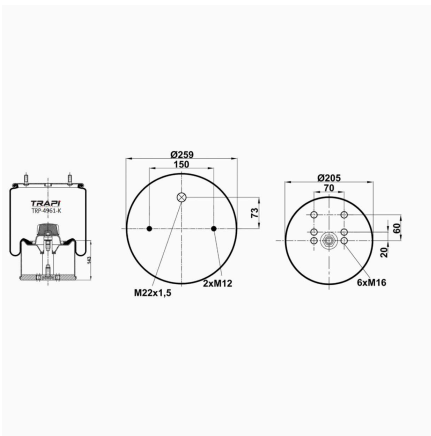

TRP-4961-K COMPLETE WITH METAL PISTON

OEM REFERENCES		CROSS REFERENCES	
BPW	05.429.42.04.0	Contitech	4961NP02**CA