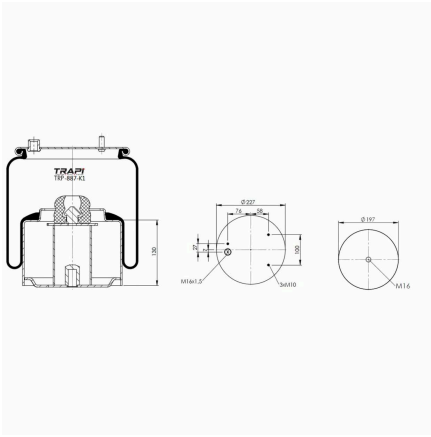

TRP-884-K COMPLETE WITH METAL PISTON

OEM REFERENCES		CROSS REFERENCES	
RENAULT	5.010.294.385 .B	Airtech	3884-04C / 133932
RENAULT	5.010.488.756	Contitech	884 N P04
		Vibracoustic	V1F20A-1

TRP-887-K1 COMPLETE WITH METAL PISTON