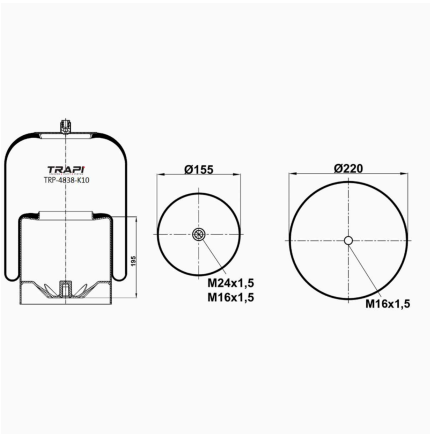

TRP-4838-K10 COMPLETE WITH METAL PISTON

OEM REFERENCES		CROSS REFERENCES	
MERCEDES-BENZ	A9423203821	Contitech	4838 N P21 (Voss232)