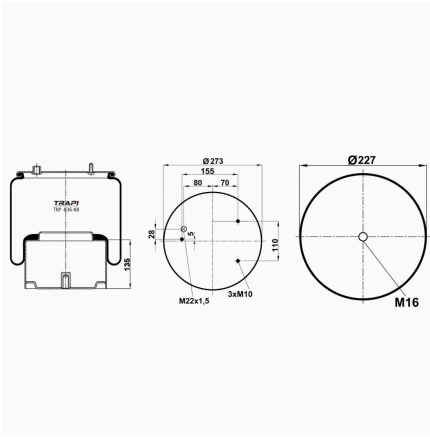

TRP-836-K8 COMPLETE WITH METAL PISTON

OEM REFERENCES		CROSS REFERENCES	
VDL BUS	1153934	Contitech	836NP06