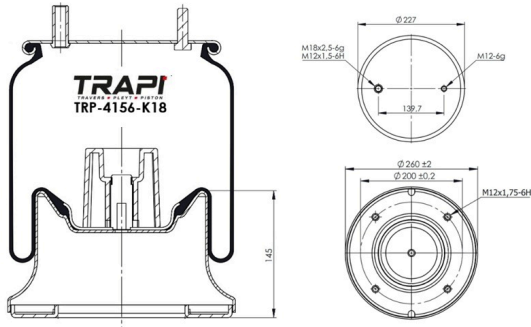

TRP-4156-K18 COMPLETE WITH METAL PISTON

OEM REFERENCES		CROSS REFERENCES	
8581		FIRESTONE	W01 095 0292
34156-17 K		GOODYEAR	556 0 2 8581
W01 095 0292		FIRESTONE	1T15M-6