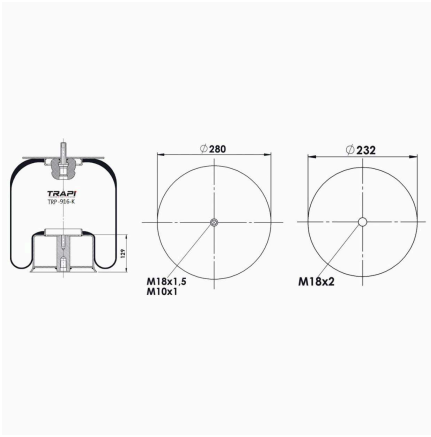

TRP-916-K COMPLETE WITH METAL PISTON

OEM REFERENCES		CROSS REFERENCES	
		Contitech	916 N1**CA