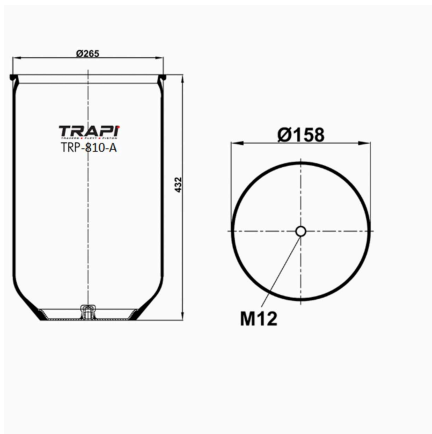

TRP-810-A COMPLETE WITH METAL PISTON

OEM REFERENCES		CROSS REFERENCES	
MAN	81.43601.0047	Goodyear	1R14-714
		Firestone	W01M580491
		Firestone	1T19L-7
		Contitech	810NT
		Cf Gomma	1T19E-1S
		Taurus	UR621-04