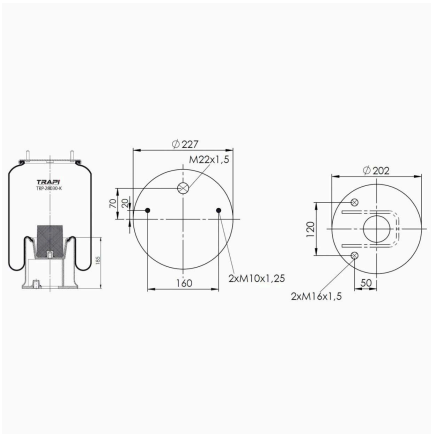

TRP-28030-K COMPLETE WITH METAL PISTON

OEM REFERENCES		CROSS REFERENCES	
BARTOLETTI	91619012	Cf Gomma	1 T 280-30 / 93774
BERTOJA	42402001		
CARDI	58050600		
ISUZU	500036807		
VIBERTI	128147101		
ZORZI	1006549