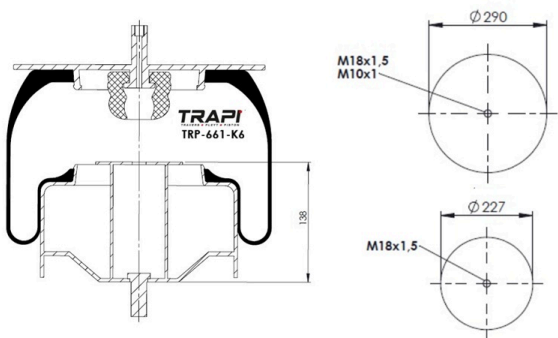

TRP-661-K3 COMPLETE WITH METAL PISTON

OEM REFERENCES		CROSS REFERENCES	
BMC	53RS900155M	Contitech	661 N P02

TRP-661-K5 COMPLETE WITH METAL PISTON

OEM REFERENCES		CROSS REFERENCES	
		Contitech	661 N P05

TRP-661-K6 COMPLETE WITH METAL PISTON