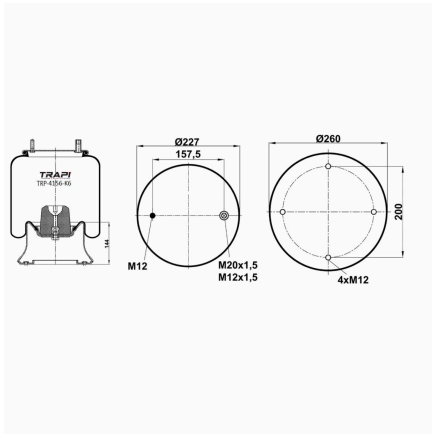

TRP-4156-K6 COMPLETE WITH METAL PISTON

OEM REFERENCES		CROSS REFERENCES	
		Vibracoustic	V 1 DK 23 K-28
		Goodyear	1R12-719
		Contitech	4156 N P06