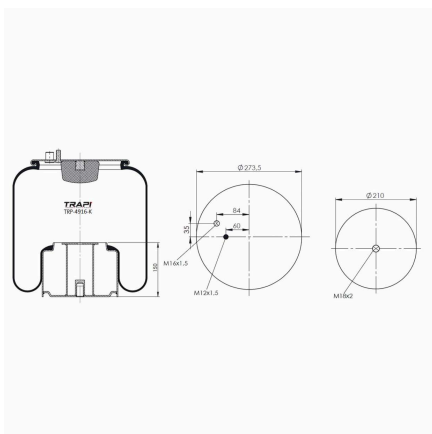

TRP-4916-K COMPLETE WITH METAL PISTON

OEM REFERENCES		CROSS REFERENCES	
		Contitech	4916 N1 P07