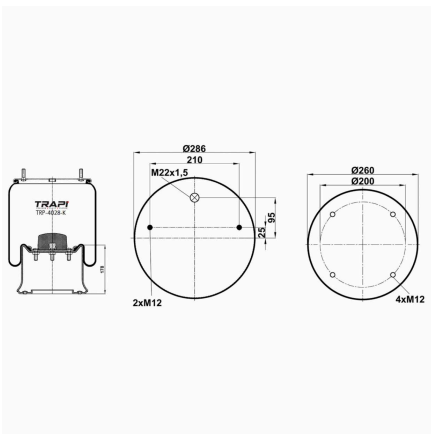

TRP-4028-K COMPLETE WITH METAL PISTON

OEM REFERENCES		CROSS REFERENCES	
SCHMITZ	015 323	Phoenix	1 D 28 F-1
WEWELER	US 04028	Goodyear	1R14-782
		Firestone	1T19L-12
		Firestone	W01 M58 8106
		Contitech	4028 N P02
		Vibracoustic	VID28F-1