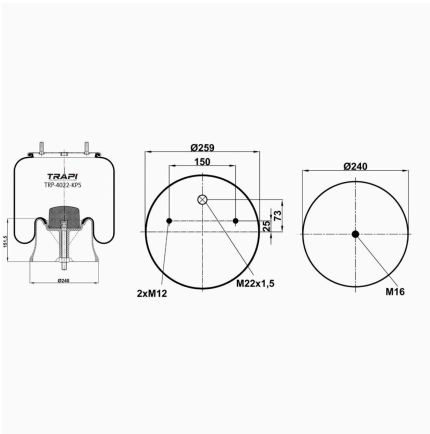

TRP-4022-KP5 COMPLETE WITH PLASTIC PISTON

OEM REFERENCES		CROSS REFERENCES	
SAF	3.229.0033.00	Firestone	W01M588612
		Firestone	1T17BS-6
		Contitech	4022NP05
		Cf Gomma	1T300-37 / 206585
		Phoenix	1 DK 22 E-11
		Vibracoustic	V1DK22E-10