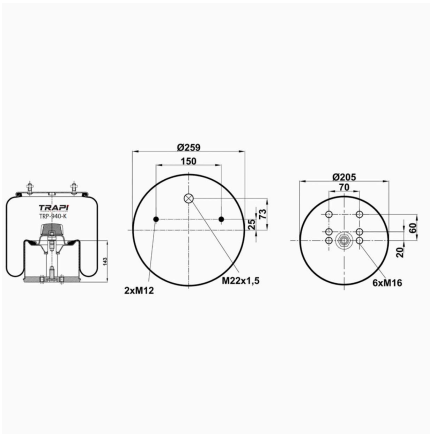

TRP-940-K COMPLETE WITH METAL PISTON

OEM REFERENCES		CROSS REFERENCES	
BPW	05.429.41.53.1	Firestone	1T17D-4.3
BPW	BPW30K	Firestone	W01M588609
GRANNING	15916	Dunlop	D11B31
BPW	05.429.41.27.1	Contitech	940MB**CA
BPW	05.429.41.14.1	Goodyear	1R11-763
BPW	05.429.43.21.0	Phoenix	1DK21K**CA
BPW	05.429.42.41.1		
BPW	05.429.41.23.1		
BPW	05.429.42.19.1