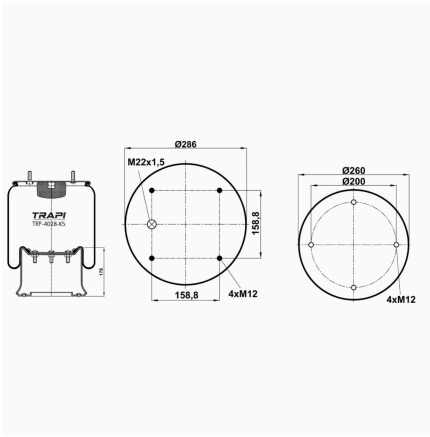

TRP-4028-K5 COMPLETE WITH METAL PISTON

OEM REFERENCES		CROSS REFERENCES	
BATTAGLINO	91101895	Firestone	W01 M58 7370
R.O.R/MERITOR	2122 2239	Firestone	1T19L-11
		Contitech	4028 N P05
		Goodyear	1R14-721
		Phoenix	1 D 28 B-12