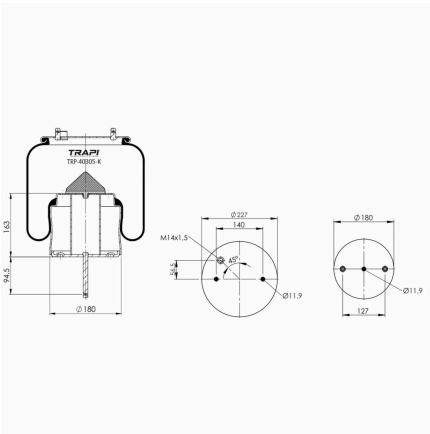

TRP-40305-K COMPLETE WITH METAL PISTON

OEM REFERENCES		CROSS REFERENCES	
SCANIA	1440859	Goodyear	566-22-3-545
SCANIA	1440305	Goodyear	1R11-830
SCANIA	492680	Firestone	W01-095-0481
		Firestone	1T15LR-4
		Airtech	330305K 134702