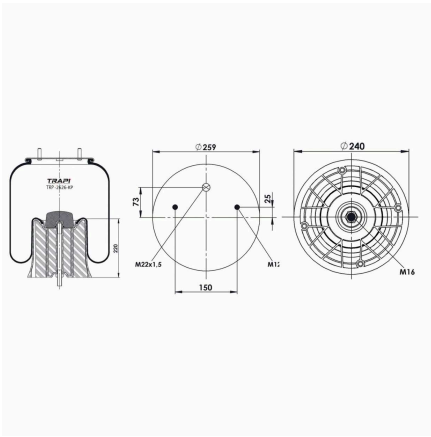

TRP-2626-KP COMPLETE WITH PLASTIC PISTON

OEM REFERENCES		CROSS REFERENCES	
	3.229.0039.00	Airtech	32626 KPP (130532)
	2626V