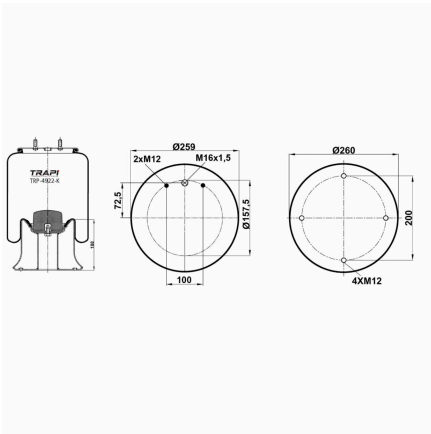

TRP-4916-K COMPLETE WITH METAL PISTON

OEM REFERENCES		CROSS REFERENCES	
		Contitech	4916 N1 P07

TRP-4919-K COMPLETE WITH METAL PISTON

OEM REFERENCES		CROSS REFERENCES	
RENAULT	5.010.557.622	Contitech	4919 N P01
VOLVO	20 735 220	Airtech	34919 C