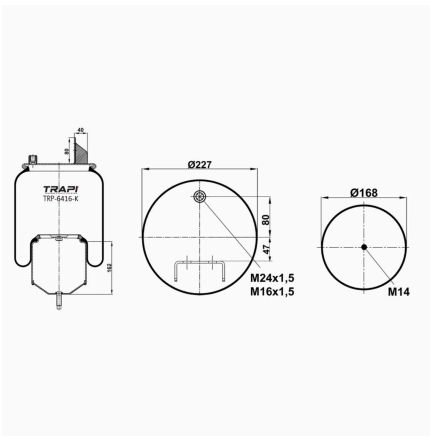

TRP-6416-K COMPLETE WITH METAL PISTON

OEM REFERENCES		CROSS REFERENCES	
VOLVO	1076416	Goodyear	1R10-704
VOLVO	20456152	Firestone	W01M588474
VOLVO	20531985	Contitech	6608 N P01
VOLVO	20582215	Airtech	36416 K / 132902
VOLVO	31171693	Phoenix	1 DF 17 B-1
VOLVO	20374510	Vibracoustic	V1DF16D-1