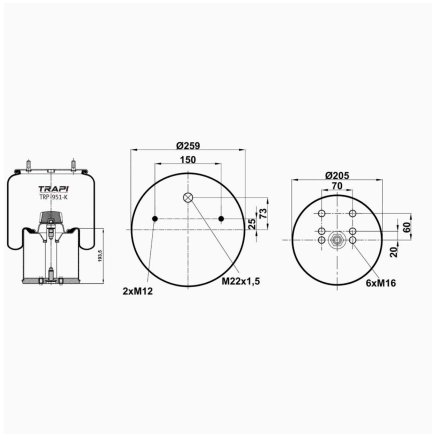

TRP-951-K COMPLETE WITH METAL PISTON

OEM REFERENCES		CROSS REFERENCES	
BPW	05.429.40.72.0	Contitech	951MB**CA
BPW	05.429.42.72.0