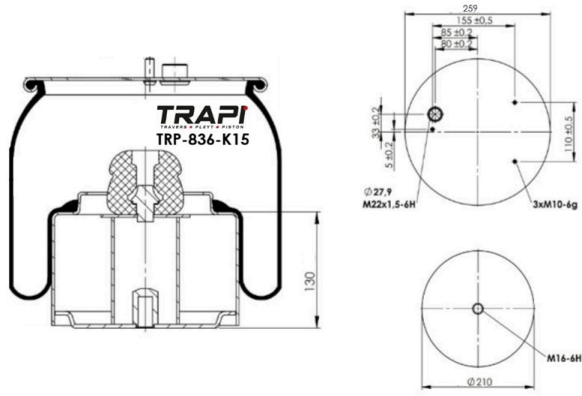

TRP-836-K15 COMPLETE WITH METAL PISTON

OEM REFERENCES		CROSS REFERENCES	
VDL BUS	45015337	GOODYEAR	1R12-918
	836 N P14	CONTITECH	836 N P14