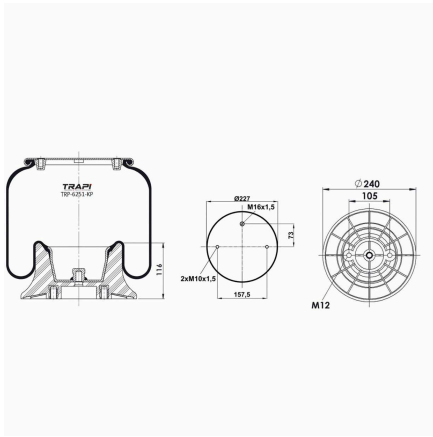

TRP-6251-KP COMPLETE WITH PLASTIC PISTON

OEM REFERENCES		CROSS REFERENCES	
		Firestone	W01 M58 6251**CPL