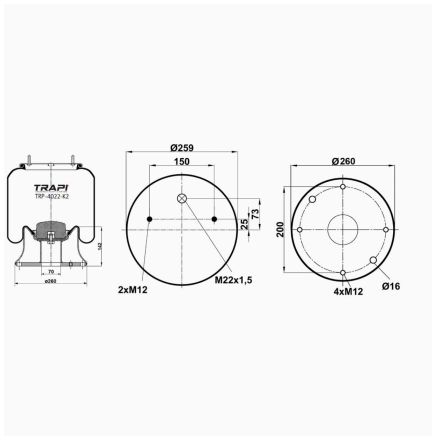

TRP-4022-K2 COMPLETE WITH METAL PISTON

OEM REFERENCES		CROSS REFERENCES	
		Airtech	34022-01K 130662