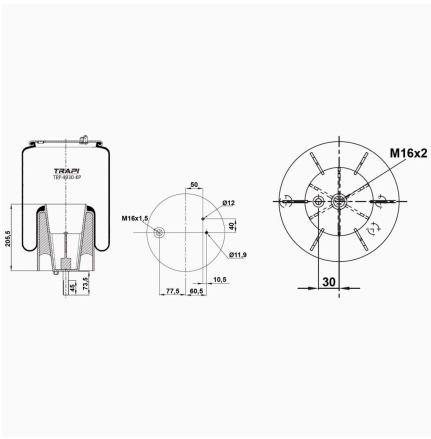

TRP-4930-KP COMPLETE WITH PLASTIC PISTON

OEM REFERENCES		CROSS REFERENCES	
SCANIA	1434930	Firestone	W01 M58 8653
		Airtech	34930KPP