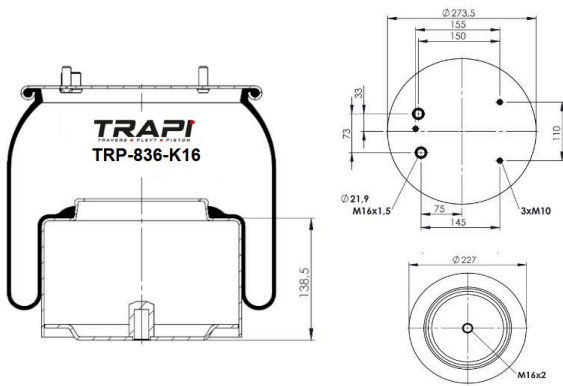

TRP-836-K16 COMPLETE WITH METAL PISTON

OEM REFERENCES		CROSS REFERENCES	
DAF	1697683		
	836 N P09