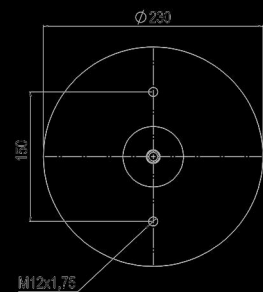

COMPLETE WITH PISTON

PİSTONLU KÖRÜKLER