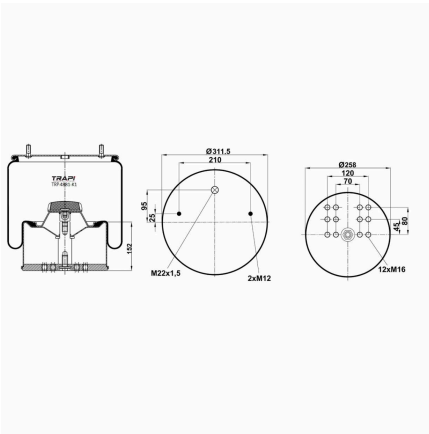

TRP-4881-KP1 COMPLETE WITH PLASTIC PISTON

OEM REFERENCES		CROSS REFERENCES	
BPW	05.801.21.29.0	Firestone	W01M588602**CPL
BPW	05.429.43.41.0	Firestone	W01 M58 8666 (Opposite Position)
BPW	BPW36K	Dunlop	D14B44**CPL
		Contitech	4881NP02**CPL
		Contitech	4881 N P30
		Firestone	1T66D-7.0
		Goodyear	1R14-757**CPL