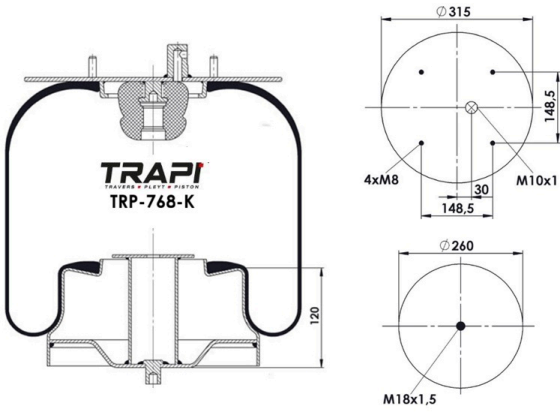

TRP-768-K COMPLETE WITH METAL PISTON

OEM REFERENCES		CROSS REFERENCES	
IRIS BUS	5.000.786.516	Contitech	768 MB
RENAULT	5.000.869.135