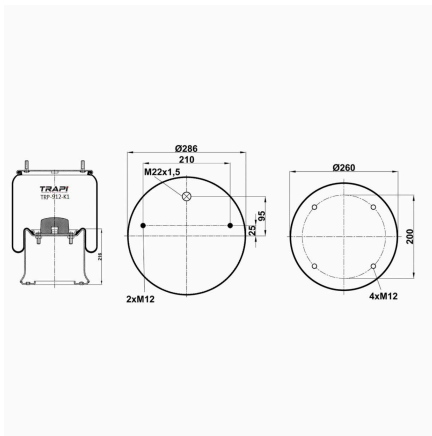

TRP-912-K1 COMPLETE WITH METAL PISTON

OEM REFERENCES		CROSS REFERENCES	
SAF	3.229.0030.00	Firestone	1T19L-14
SAF	3228103000	Firestone	W01M588502
		Contitech	912NP01