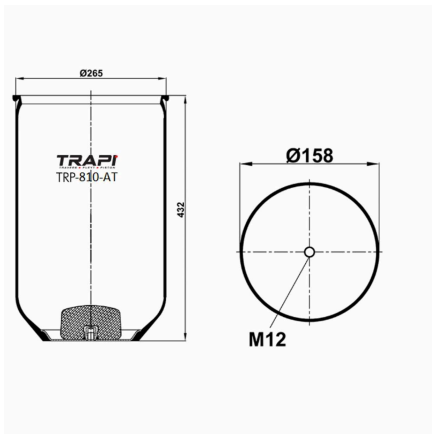

TRP-810-AT COMPLETE WITH METAL PISTON

OEM REFERENCES		CROSS REFERENCES	
MAN	81.43601.6019	Firestone	W01M580749
PEGASO	174933	Goodyear	1R14-713
		Firestone	1T19L-7
		Contitech	810NTB
		Cf Gomma	1T19E-1 93702
		Phoenix	1DK28A-4
		Taurus	UR621-03