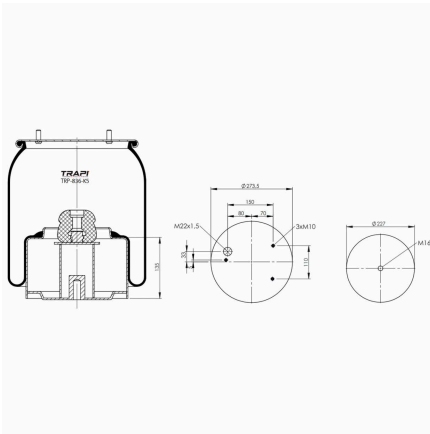

TRP-836-K20 COMPLETE WITH METAL PISTON

OEM REFERENCES		CROSS REFERENCES	
BMC	5RS900004		

TRP-836-K4 COMPLETE WITH METAL PISTON

OEM REFERENCES		CROSS REFERENCES	
DAF	0377498	Phoenix	1 DF 25-14
		Firestone	1T17AR-4.5
		Firestone	W01M588705
		Contitech	836MBK4
		Vibracoustic	V1DF25-14