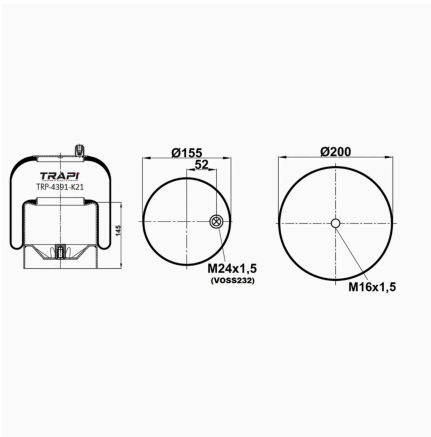

TRP-4391-K21 COMPLETE WITH METAL PISTON

OEM REFERENCES		CROSS REFERENCES	
MERCEDES	A 942 320 53 21	Contitech	4391 N P21