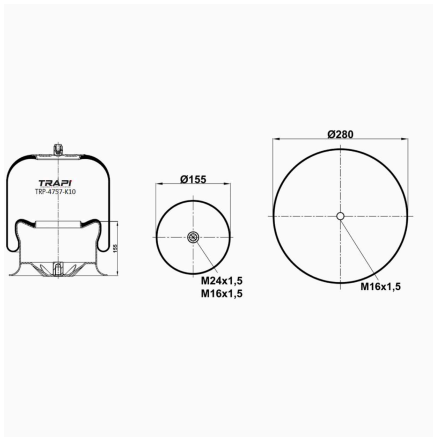

TRP-4757-K10 COMPLETE WITH METAL PISTON

OEM REFERENCES		CROSS REFERENCES	
MERCEDES-BENZ	A9423204321	Contitech	4757 N P21 (Voss232)
MERCEDES-BENZ	A9463204321	Goodyear	9519