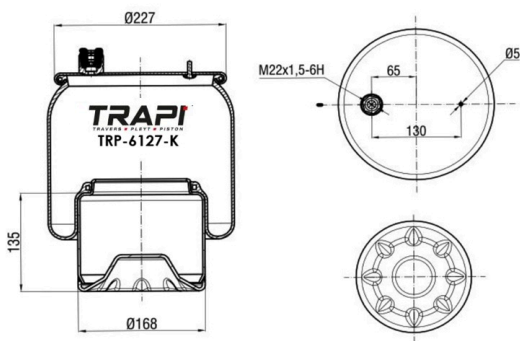

TRP-6127-K COMPLETE WITH METAL PISTON

OEM REFERENCES		CROSS REFERENCES	
MERCEDES	960 320 03 21	FIRESTONE STYLE	1T15UR
		CONTITECH	6127 N P40
		FIRESTONE	W01-M58-8454