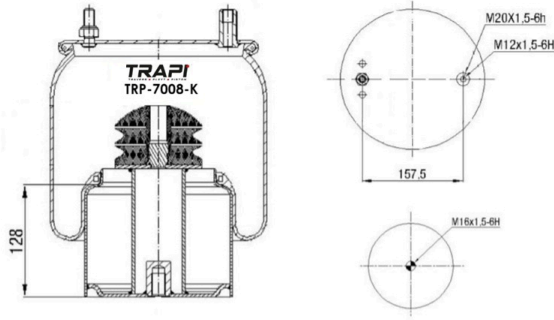

TRP-7001-K COMPLETE WITH METAL PISTON

OEM REFERENCES		CROSS REFERENCES	
ISUZU	387019766001		

TRP-7007-K COMPLETE WITH METAL PISTON

OEM REFERENCES		CROSS REFERENCES	

TRP-7008-K COMPLETE WITH METAL PISTON

OEM REFERENCES		CROSS REFERENCES	
3010025AA			