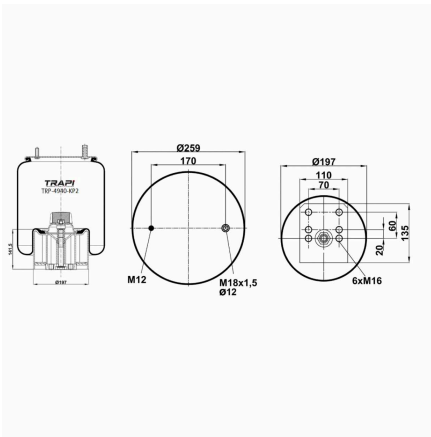

TRP-4940-KP2 COMPLETE WITH PLASTIC PISTON

OEM REFERENCES		CROSS REFERENCES	
BPW	BPW30K	Contitech	4940NP02**CPL
BPW	05.429.41.56.0