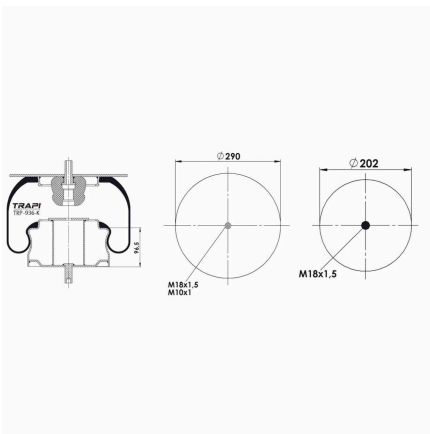

TRP-936-K COMPLETE WITH METAL PISTON

OEM REFERENCES		CROSS REFERENCES	
IRIS BUS	5.010.019.248	Contitech	936 MB
IRIS BUS	5.000.787.901