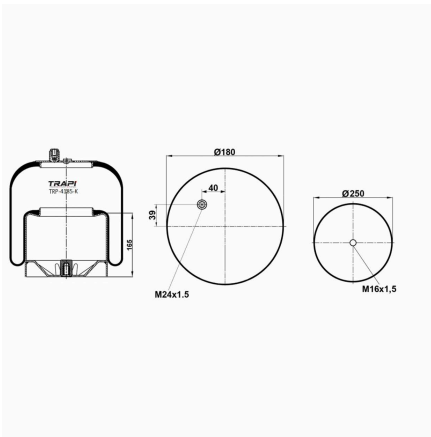

TRP-4185-K COMPLETE WITH METAL PISTON

OEM REFERENCES		CROSS REFERENCES	
MERCEDES-BENZ	A9743200021	Contitech	4185 N P01 (Voss230)