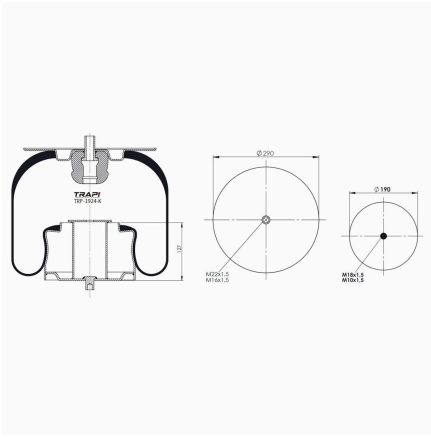

TRP-1924-K COMPLETE WITH METAL PISTON

OEM REFERENCES		CROSS REFERENCES	
RENAULT V.I	5.010.347.890	Contitech	1924 N1 P05