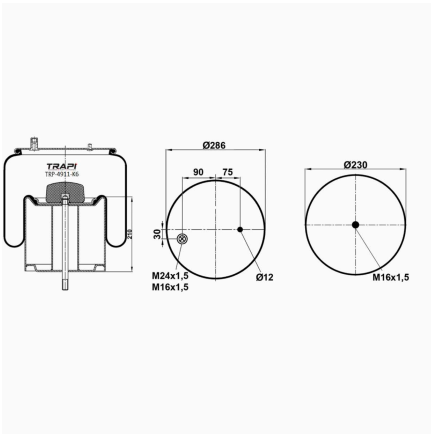

TRP-4911-K6 COMPLETE WITH METAL PISTON

OEM REFERENCES		CROSS REFERENCES	
RENAULT	5.010.600.439	Contitech	4911 N P06
VOLVO	20 726 769