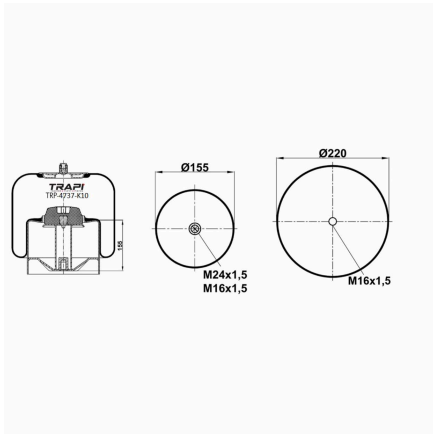

TRP-4725-K COMPLETE WITH METAL PISTON

OEM REFERENCES		CROSS REFERENCES	
		CONTITECH	4725NP01**CA
			34725 P**CA

TRP-4737-K1 COMPLETE WITH METAL PISTON

OEM REFERENCES		CROSS REFERENCES	
MERCEDES-BENZ	A9463200321	Contitech	4737 N P01 (Voss230)