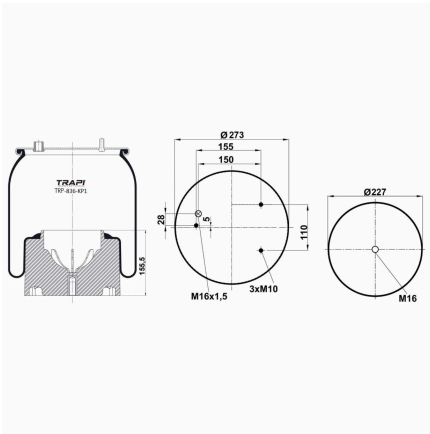

TRP-836-KP1 COMPLETE WITH PLASTIC PISTON

OEM REFERENCES		CROSS REFERENCES	
		Contitech	836MK1**CPL