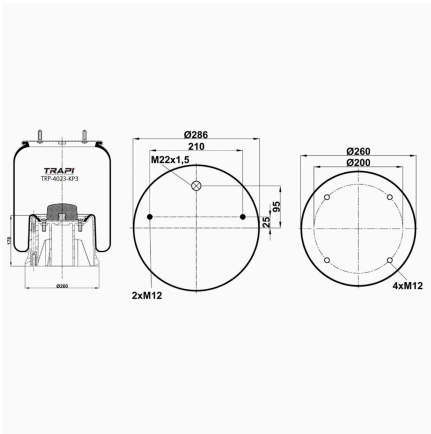

TRP-4023-KP3 COMPLETE WITH PLASTIC PISTON

OEM REFERENCES		CROSS REFERENCES	
		Contitech	4023 N P03**CPL