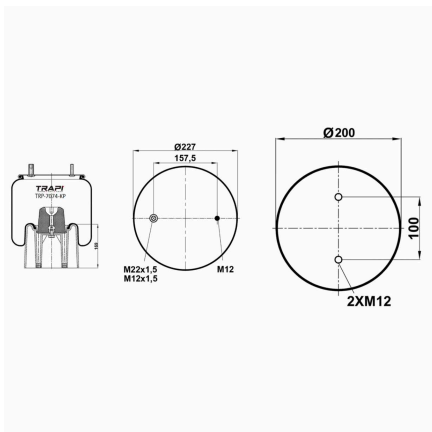

TRP-7074-KP COMPLETE WITH PLASTIC PISTON

OEM REFERENCES		CROSS REFERENCES	
WEWELER	US07074	Phoenix	1DK21A-31
		Goodyear	1R11-106
		Firestone	W01M587074
		Firestone	1T15MPV-7
		Cf Gomma	1TC300-38
		Taurus	KR913-57