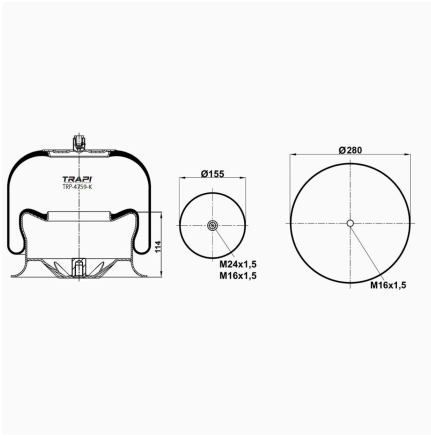

TRP-4759-K COMPLETE WITH METAL PISTON

OEM REFERENCES		CROSS REFERENCES	
BPW	A9423200217	Contitech	4759 N P01 (Voss232)