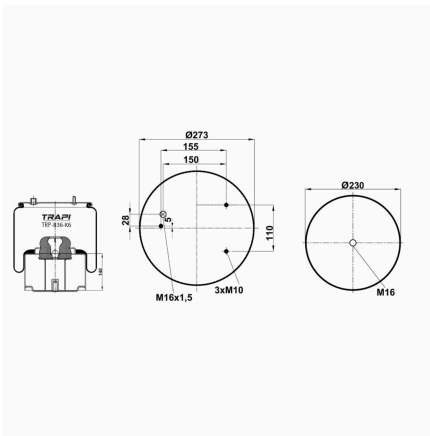

TRP-836-K6 COMPLETE WITH METAL PISTON

OEM REFERENCES		CROSS REFERENCES	
DAF	0526651	Goodyear	1R12-768
		Firestone	1T17AR-4.5
		Firestone	W01M588701
		Contitech	836MBK6
		Phoenix	1DF25-15
		Taurus	KR721-05