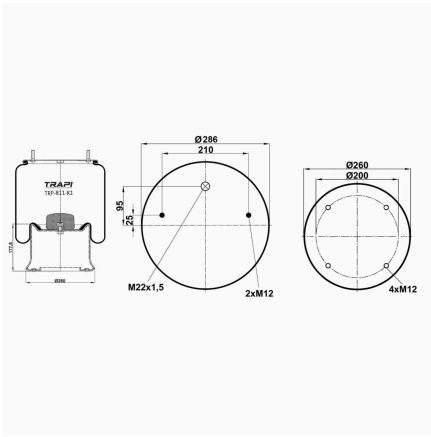

TRP-811-K1 COMPLETE WITH METAL PISTON

OEM REFERENCES		CROSS REFERENCES	
		Airtech	3811-01 K / 130062