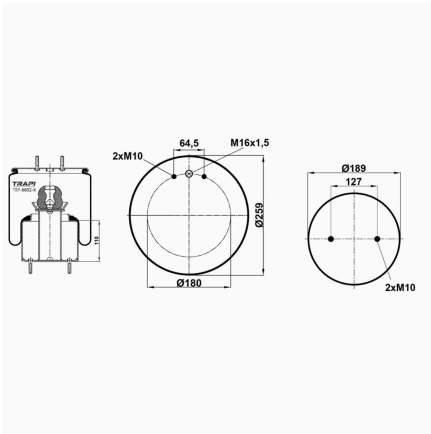

TRP-6602-K COMPLETE WITH METAL PISTON

OEM REFERENCES		CROSS REFERENCES	
VOLVO	70397453	Contitech	6602 N P02
VOLVO	21097453	Contitech	6602 N P01
VOLVO	21041697	Airtech	36113 K
VOLVO	20573113		
VOLVO	20480202		
VOLVO	70313734