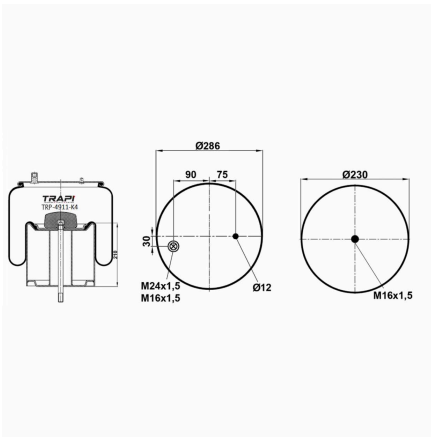

TRP-4911-K4 COMPLETE WITH METAL PISTON

OEM REFERENCES		CROSS REFERENCES	
RENAULT	5.010.557.356	Contitech	4911 N P04