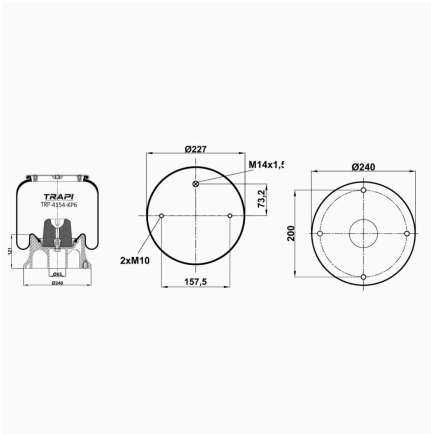

TRP-4154-KP6 COMPLETE WITH PLASTIC PISTON

OEM REFERENCES		CROSS REFERENCES	
SCANIA	1320151	Firestone	1T15M-4
		Firestone	W01M587283