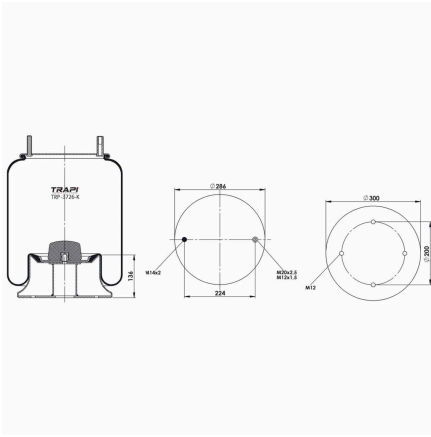

TRP-3726-K COMPLETE WITH METAL PISTON

OEM REFERENCES		CROSS REFERENCES	
TROUILLET	F01008696	Goodyear	1R13-726