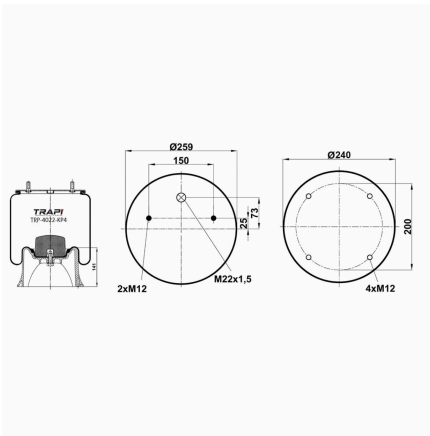

TRP-4022-KP4 COMPLETE WITH PLASTIC PISTON

OEM REFERENCES		CROSS REFERENCES	
SPECIAL PRODUCT