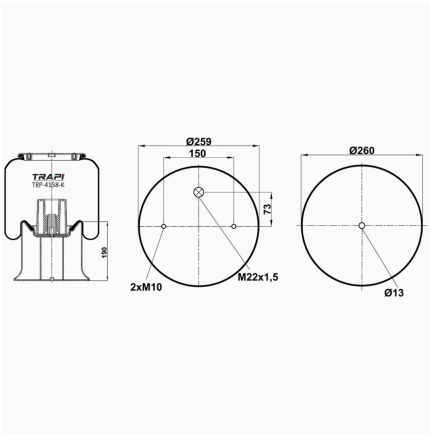

TRP-4158-K COMPLETE WITH METAL PISTON

OEM REFERENCES		CROSS REFERENCES	
		Contitech	4158NP03**CA