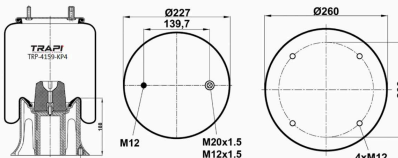

TRP-4159-KP4 COMPLETE WITH PLASTIC PISTON

OEM REFERENCES		CROSS REFERENCES	
NEWAY	M00557007	Firestone	W01M589222
		Firestone	1T15M-9