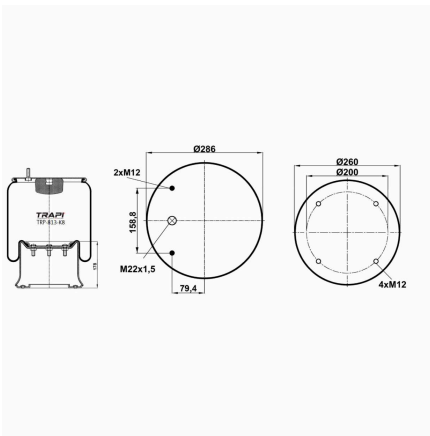

TRP-813-K8 COMPLETE WITH METAL PISTON

OEM REFERENCES		CROSS REFERENCES	
		Phoenix	1D28B-4
		Goodyear	1R14-709
		Firestone	W01M587502
		Firestone	1T19L-11
		Dunlop	D13B29
		Taurus	KR622-06
		Vibracoustic	V1D28B-4