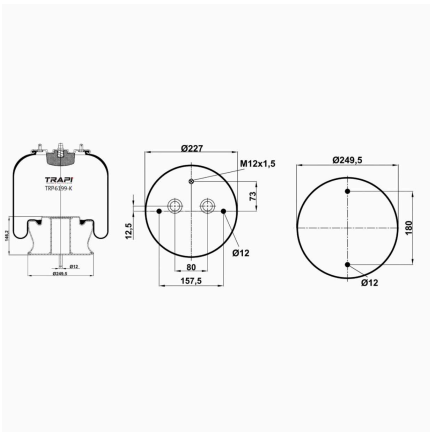

TRP-6199-K COMPLETE WITH METAL PISTON

OEM REFERENCES		CROSS REFERENCES	
SCANIA	1362145	Airtech	36199K 132862
SCANIA	1370743	Goodyear	1R13-744
SCANIA	1386199