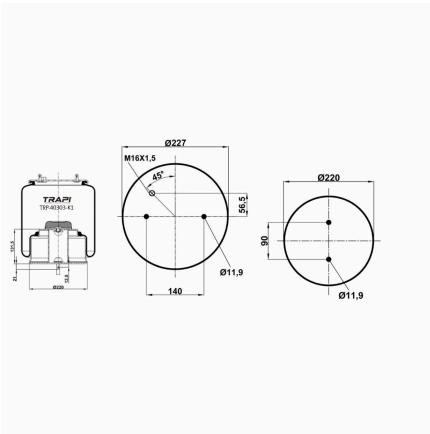

TRP-40303-K1 COMPLETE WITH METAL PISTON

OEM REFERENCES		CROSS REFERENCES	
SCANIA	2024284	Goodyear	566-22-3-547
SCANIA	1726239	Goodyear	1R11-837