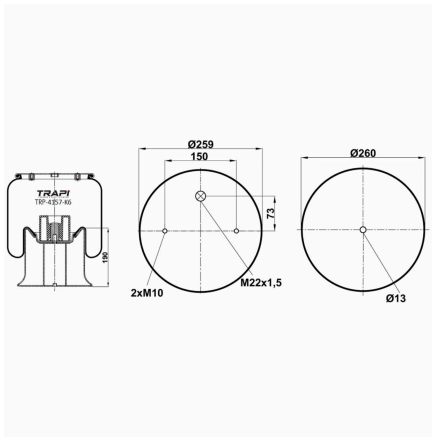

TRP-4157-K6 COMPLETE WITH METAL PISTON

OEM REFERENCES		CROSS REFERENCES	
		Contitech	4157NP06**CA