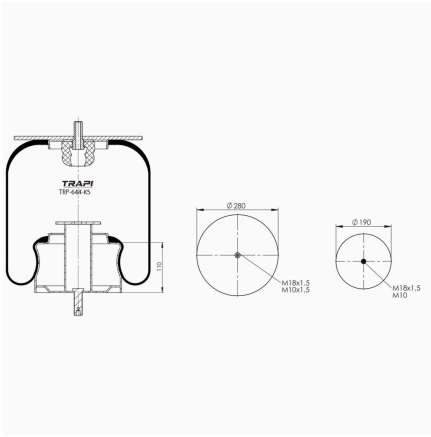

TRP-644-K COMPLETE WITH METAL PISTON

OEM REFERENCES		CROSS REFERENCES	
AUTOSAN	1029-900-970	Contitech	644 N P04
		Phoenix	1 E 21-22