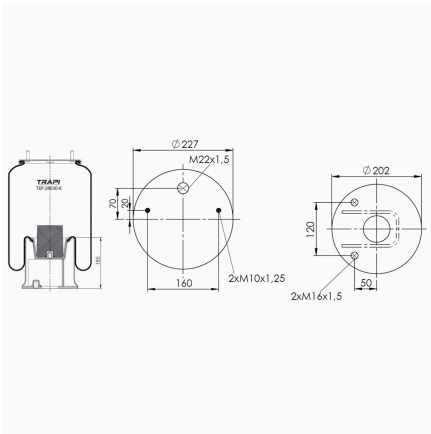

TRP-28040-K COMPLETE WITH METAL PISTON

OEM REFERENCES		CROSS REFERENCES	
		Cf Gomma	1T-280-40