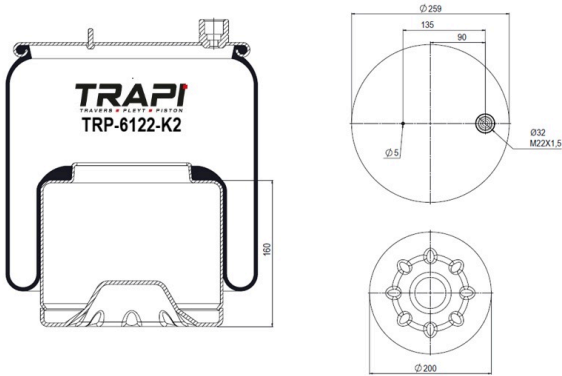

TRP-6122-K2 COMPLETE WITH METAL PISTON

OEM REFERENCES		CROSS REFERENCES	
SPECIAL PRODUCT