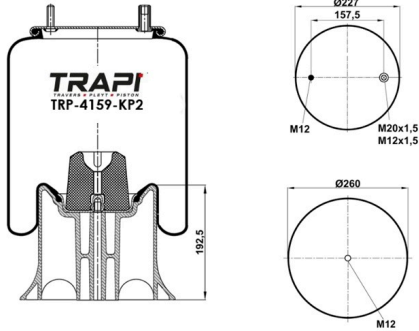

TRP-4159-KP2 COMPLETE WITH PLASTIC PISTON

OEM REFERENCES		CROSS REFERENCES	
CARDI	58051210	Taurus	KR509-9131
FRUEHAUF	M001774	Phoenix	1 DK 23 L-9131
FRUEHAUF	UJB 0358-001	Goodyear	1R12-721
SAMRO	H2500324	Firestone	W01 M58 9131
ACERBI	128147123	Firestone	W013799131
		Firestone	1T15M-9
		Dunlop	D12B04
		Contitech	4159NP09
		Cf Gomma	1T323-40 200751