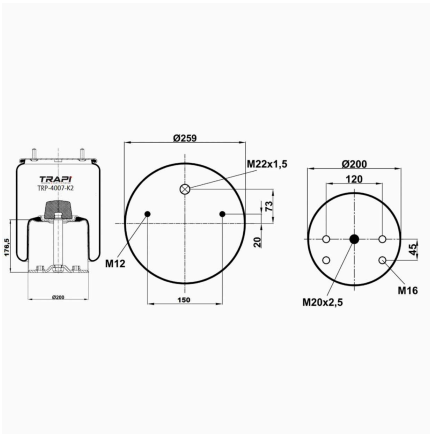

TRP-4007-K2 COMPLETE WITH METAL PISTON

OEM REFERENCES		CROSS REFERENCES	
GIGANT	3042