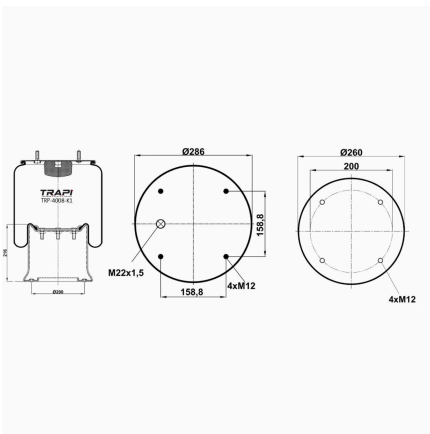

TRP-4007-K COMPLETE WITH METAL PISTON

OEM REFERENCES		CROSS REFERENCES	
GIGANT	246090	Contitech	4007NP03

TRP-4007-K2 COMPLETE WITH METAL PISTON

OEM REFERENCES		CROSS REFERENCES	
GIGANT	3042		

TRP-4008-K1 COMPLETE WITH METAL PISTON