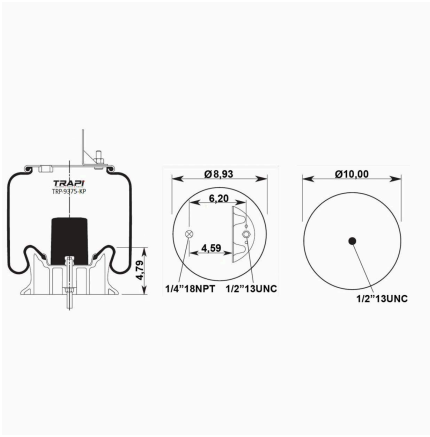

TRP-9375-KP COMPLETE WITH PLASTIC PISTON

OEM REFERENCES		CROSS REFERENCES	
TRIANGLE	8451	Goodyear	1S12-031
MACK	57QL414M	Firestone	W01M589375
HENDRICKSON	50899-1	Contitech	910-18.5P451
HENDRICKSON	50899-2	Goodyear	1R12-404