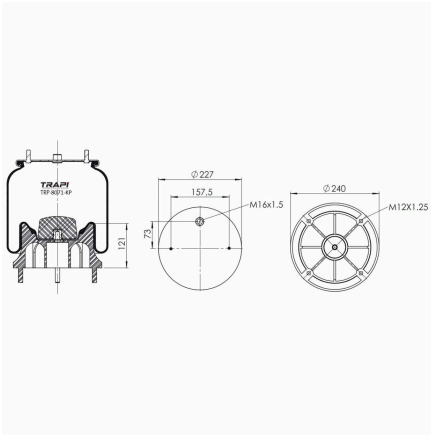

TRP-8071-KP COMPLETE WITH PLASTIC PISTON

OEM REFERENCES		CROSS REFERENCES	
RENAULT	5010 259252	Contitech	4154 N P05
		Firestone	W01 M54 8172
		Phoenix	1 DK 23 F-1**CPL