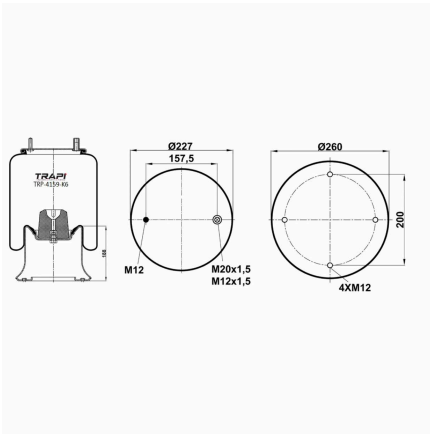

TRP-4159-K6 COMPLETE WITH METAL PISTON

OEM REFERENCES		CROSS REFERENCES	
FRUEHAUF	M001782	Contitech	4159 N P06**CA
FRUEHAUF	UJA0894	Contitech	4159 N P14**CA
		Airtech	391208K 131682
		Goodyear	1R12-701