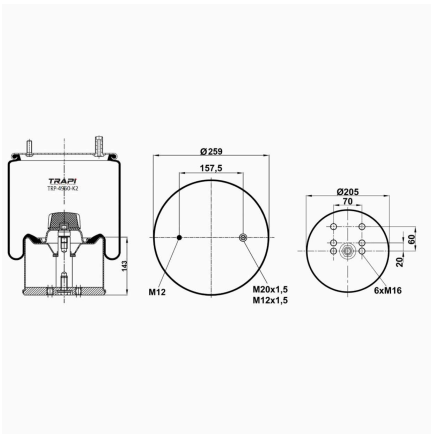

TRP-4960-K2 COMPLETE WITH METAL PISTON

OEM REFERENCES		CROSS REFERENCES	
		Contitech	4960 N P02**CA