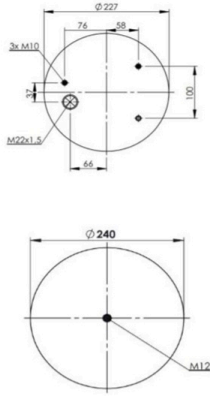

TRP-792-KP2 COMPLETE WITH METAL PISTON

OEM REFERENCES		CROSS REFERENCES	
DAF	1 793 526	ContiTech	792 N P02