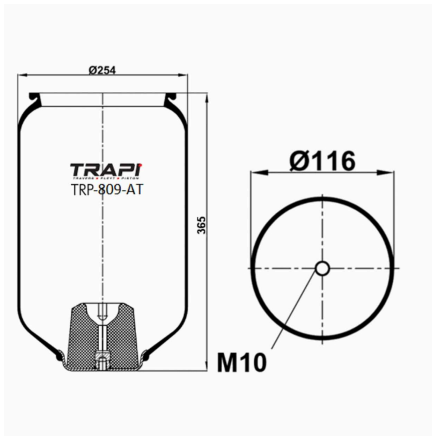

TRP-809-AT COMPLETE WITH METAL PISTON

OEM REFERENCES		CROSS REFERENCES	
MAN	81.43601.6002	Phoenix	1D23B-2
		Goodyear	1R12-709
		Firestone	1T15L-6
		Firestone	W01M580687
		Contitech	809NTB
		Cf Gomma	1T320SP 89753
		Taurus	UR504-13