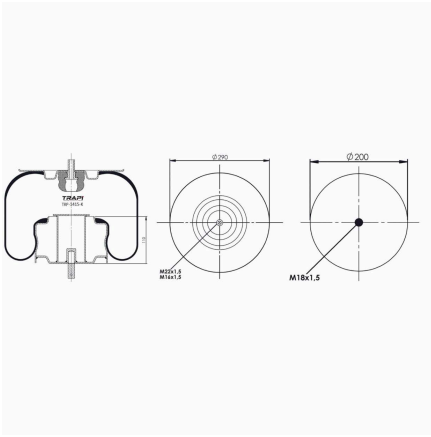

TRP-1415-K COMPLETE WITH METAL PISTON

OEM REFERENCES		CROSS REFERENCES	
		Contitech	1415 N P02

TRP-1417-K COMPLETE WITH METAL PISTON

OEM REFERENCES		CROSS REFERENCES	
IRIS BUS	504.097.615	CONTITECH	1417 N P01
IVECO	2997885	PHOENIX	1 E 23 B-1

TRP-1617-K COMPLETE WITH METAL PISTON

OEM REFERENCES		CROSS REFERENCES	
MERCEDES-BENZ	A 960 320 16 17	VIBRACOUSTIC	1 V 190-450/RH 845
MERCEDES-BENZ	A 960 320 31 17	CONTITECH	SK 175-603 P01