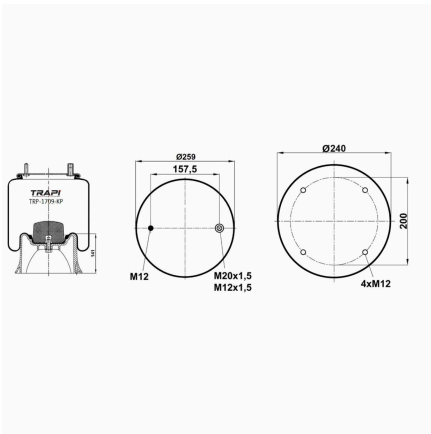

TRP-1709-KP COMPLETE WITH PLASTIC PISTON

OEM REFERENCES		CROSS REFERENCES	
HENDRICKSON	HS507465	Goodyear	1R13-709