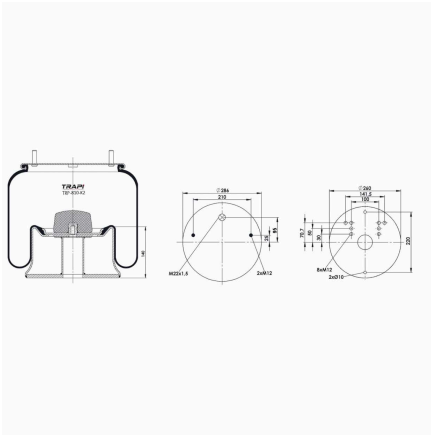

OEM REFERENCES		CROSS REFERENCES	

TRP-810-K14 COMPLETE WITH METAL PISTON

OEM REFERENCES		CROSS REFERENCES	
		Airtech	3810-14 K

TRP-810-K15 COMPLETE WITH METAL PISTON

OEM REFERENCES		CROSS REFERENCES	
MERITOR	21208327	Firestone	W01 M58 7335
MERITOR	17204516	Goodyear	1R14-831
SAF	KR621-7335	TAURUS	KR621-7335
SAF	1R14-082		
SAF	1R14-831		
SAF	W01 M58 7335		
SAF	810 MB 02		