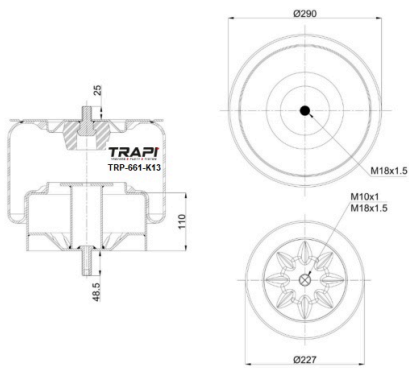

TRP-661-K13 COMPLETE WITH METAL PISTON

OEM REFERENCES		CROSS REFERENCES	
ISUZU	387034721001