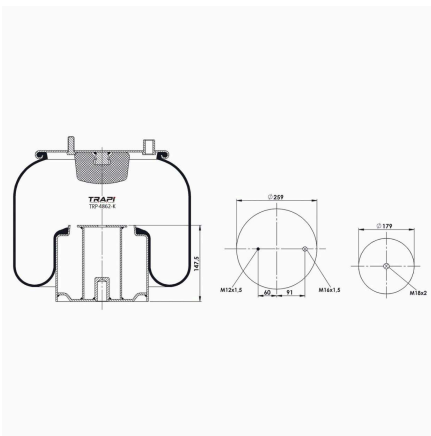

TRP-4862-K COMPLETE WITH METAL PISTON

OEM REFERENCES		CROSS REFERENCES	
MAN	81.43600.6049	Contitech	4862 N1 P02
		Vibracoustic	V1DF16B-1