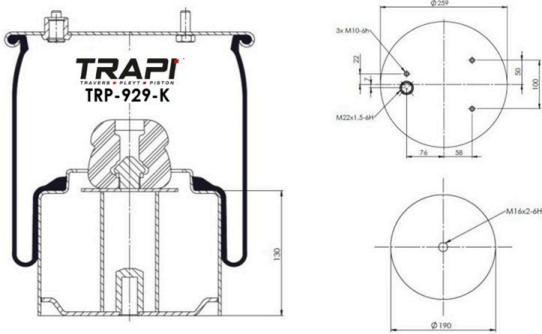

TRP-929-K COMPLETE WITH METAL PISTON

OEM REFERENCES		CROSS REFERENCES	
VDL BUS	30023246	CONTITECH	929 N P01
VDL BUS	45015340