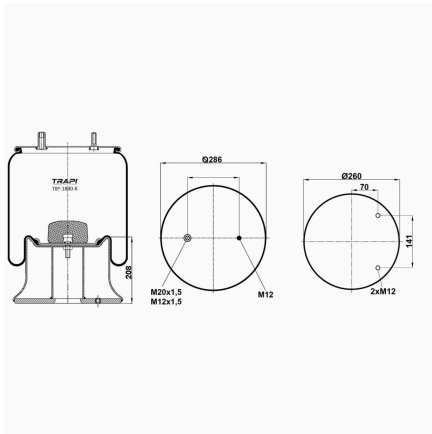

TRP-1717-K COMPLETE WITH METAL PISTON

OEM REFERENCES		CROSS REFERENCES	
MERCEDES-BENZ	A 960 320 32 17	VIBRACOUSTIC	1 V 190-540/RH 955
MERCEDES-BENZ	A 960 320 17 17	CONTITECH	SK 175-604 P01

TRP-1817-K COMPLETE WITH METAL PISTON

OEM REFERENCES		CROSS REFERENCES	
MERCEDES-BENZ	A 960 320 18 17	VIBRACOUSTIC	1 V 190-620/RH 980
MERCEDES-BENZ	A 960 320 33 17	CONTITECH	SK 175-605 P01

TRP-1840-K COMPLETE WITH METAL PISTON

OEM REFERENCES		CROSS REFERENCES	
		Airtech	30073K 133942
		Cf Gomma	1T19E-3 97393
		Firestone	W01M588762
		Firestone	1T19L-14