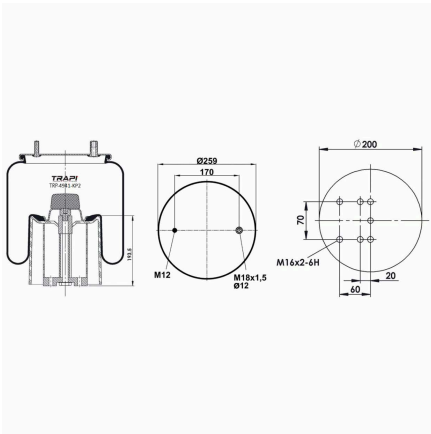

TRP-4940-KP2 COMPLETE WITH PLASTIC PISTON

OEM REFERENCES		CROSS REFERENCES	
BPW	BPW30K	Contitech	4940NP02**CPL
BPW	05.429.41.56.0		

TRP-4941-K2 COMPLETE WITH METAL PISTON

OEM REFERENCES		CROSS REFERENCES	
BPW	BPW30	Contitech	4941NP02**CA