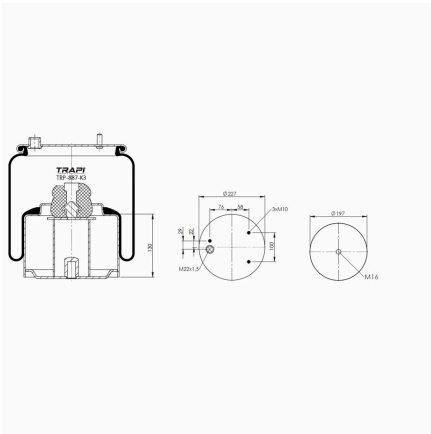

TRP-887-K3 COMPLETE WITH METAL PISTON

OEM REFERENCES		CROSS REFERENCES	
VDL BUS	1153935	Contitech	887NP03