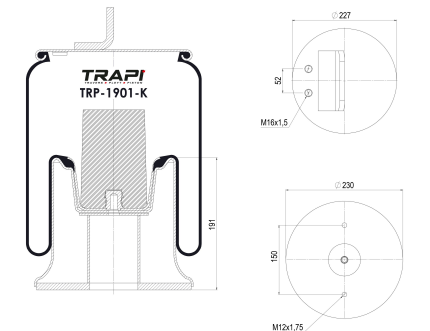

TRP-1901-K COMPLETE WITH METAL PISTON

OEM REFERENCES		CROSS REFERENCES	
OTOKAR	19A01-04154-AA