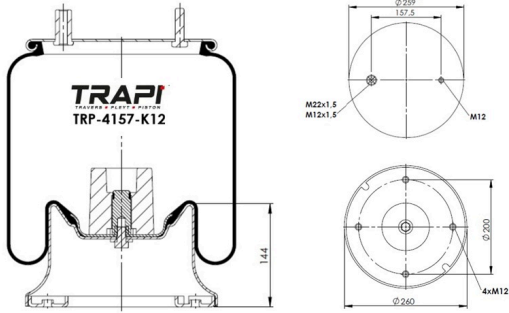

TRP-4157-K12 COMPLETE WITH METAL PISTON

OEM REFERENCES		CROSS REFERENCES	
		24157 K05