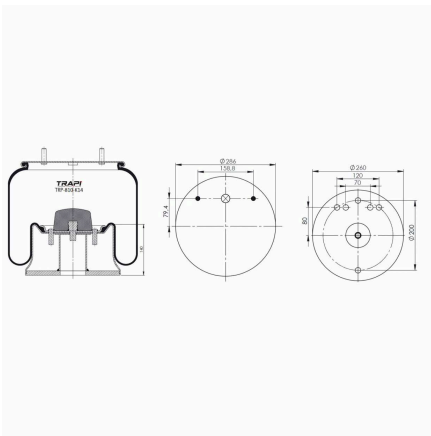

TRP-810-K14 COMPLETE WITH METAL PISTON

OEM REFERENCES		CROSS REFERENCES	
		Airtech	3810-14 K