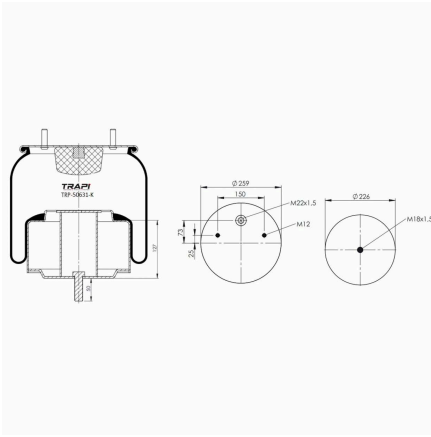

TRP-50631-K COMPLETE WITH METAL PISTON

OEM REFERENCES		CROSS REFERENCES	
SOLARIS	1001 101 060	Vibracoustic	VIDF25A-7
SOLARIS	1070 002 000	Phoenix	1 DF 25 A-7
SOLARIS	1001 101 047	Phoenix	1 DF 25 A-1
SOLARIS	1001 101 044	Vibracoustic	VIDF25A-1