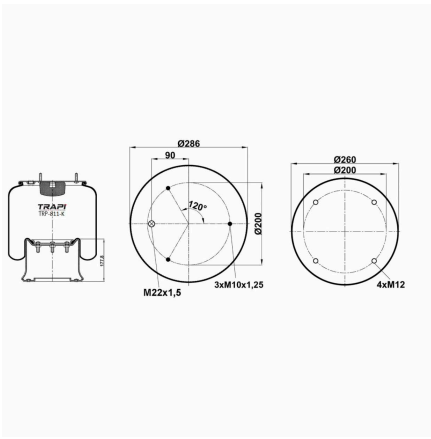

TRP-811-K COMPLETE WITH METAL PISTON

OEM REFERENCES		CROSS REFERENCES	
DAF	1384274	Dunlop	D13B34
RENAULT V.I	5000745918	Contitech	811MB
		Cf Gomma	1T19E-2 203878
		Airtech	391324 K
		Goodyear	1R14-718