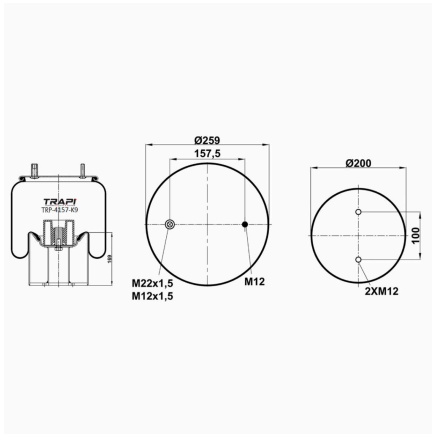

TRP-4157-K5 COMPLETE WITH METAL PISTON

OEM REFERENCES		CROSS REFERENCES	
		Contitech	4157NP05**CA

TRP-4157-K6 COMPLETE WITH METAL PISTON

OEM REFERENCES		CROSS REFERENCES	
		Contitech	4157NP06**CA

TRP-4157-K9 COMPLETE WITH METAL PISTON