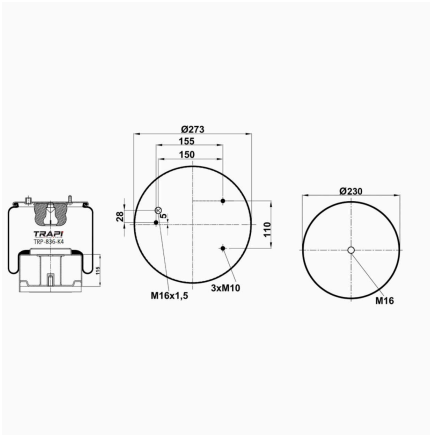

TRP-836-K4 COMPLETE WITH METAL PISTON

OEM REFERENCES		CROSS REFERENCES	
DAF	0377498	Phoenix	1 DF 25-14
		Firestone	1T17AR-4.5
		Firestone	W01M588705
		Contitech	836MBK4
		Vibracoustic	V1DF25-14