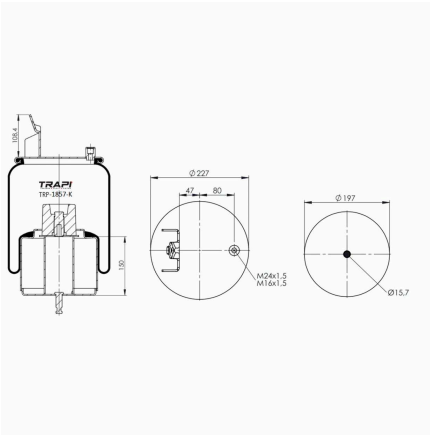

TRP-1857-K COMPLETE WITH METAL PISTON

OEM REFERENCES		CROSS REFERENCES	
VOLVO	20843252	Goodyear	1R11-857
VOLVO	21321521		
VOLVO	20909150		
VOLVO	21977973