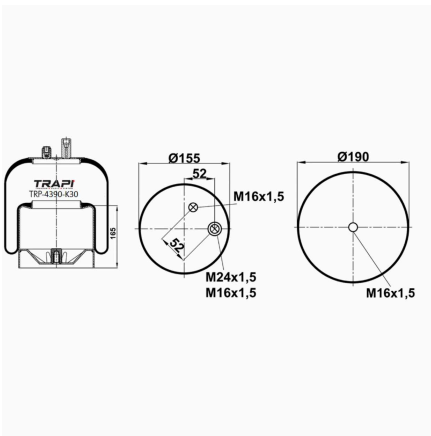

TRP-4390-K30 COMPLETE WITH METAL PISTON

OEM REFERENCES		CROSS REFERENCES	
MERCEDES-BENZ	A9423205221	Contitech	4390 N P23 (Voss232)