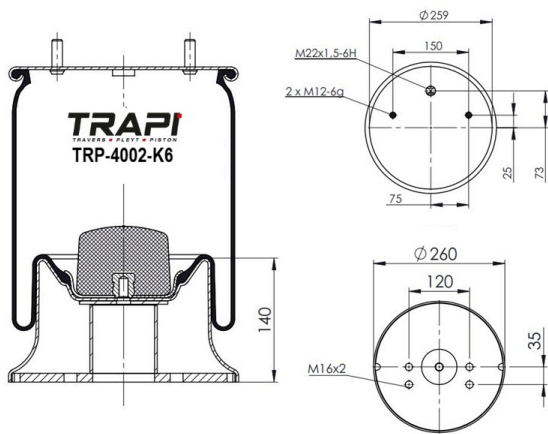

TRP-4022-K6 COMPLETE WITH METAL PISTON

OEM REFERENCES		CROSS REFERENCES	
		USMER	24022 K02