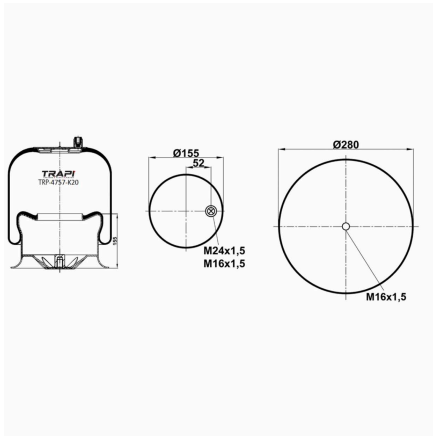

TRP-4757-K20 COMPLETE WITH METAL PISTON

OEM REFERENCES		CROSS REFERENCES	
		Contitech	4757 N P22 (Voss232)