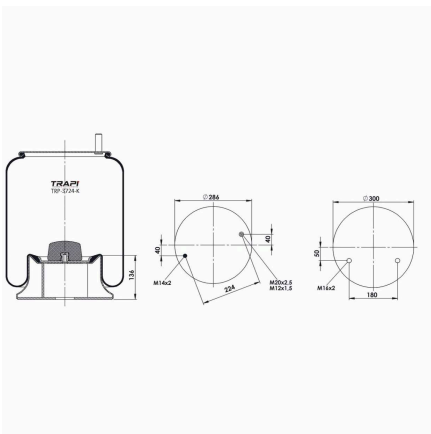

TRP-3724-K COMPLETE WITH METAL PISTON

OEM REFERENCES		CROSS REFERENCES	
KAISER	F01008697	Goodyear	1R13-724