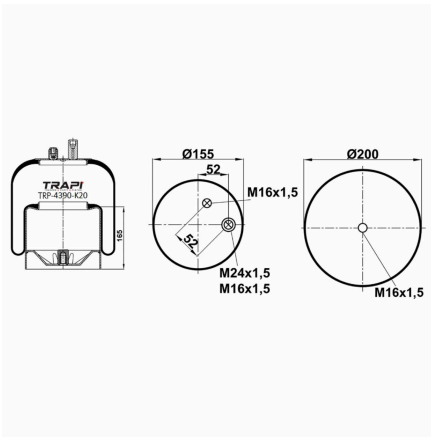

TRP-4390-K20 COMPLETE WITH METAL PISTON

OEM REFERENCES		CROSS REFERENCES	
MERCEDES-BENZ	A9423202921	Contitech	4390 N P22 (Voss232)
MERCEDES-BENZ	A9423205021	Vibracoustic	VIKF21-2