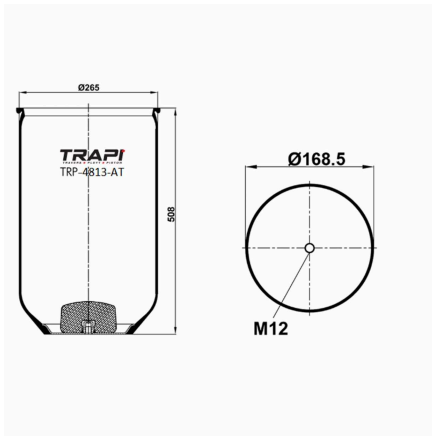

TRP-4813-AT COMPLETE WITH METAL PISTON

OEM REFERENCES		CROSS REFERENCES	
		Airtech	34813T 121242