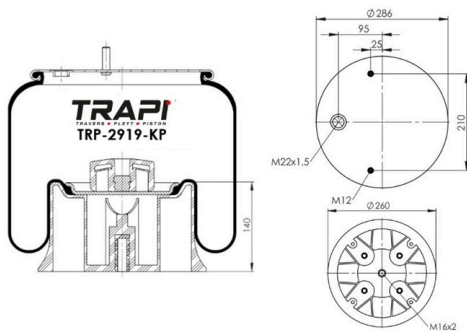

TRP-2919-KP COMPLETE WITH PLASTIC PISTON

OEM REFERENCES		CROSS REFERENCES	
SAURER	2919V	FIRESTONE	W01M585540
SAF	3.229.0042.00	AIRTECH	32919 CPP
		BLACKTECH	RML75921CP