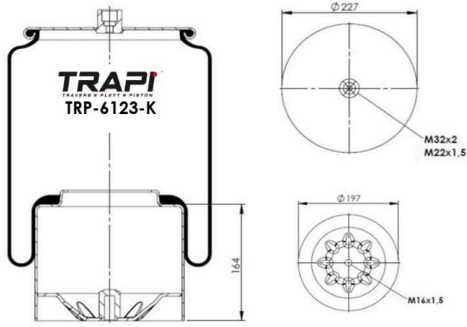

TRP-6123-K COMPLETE WITH METAL PISTON

OEM REFERENCES		CROSS REFERENCES	
MERCEDES-BENZ	A 960 320 06 57	CONTITECH	6123 N P40
MERCEDES-BENZ	A 960 320 71 57	FIRESTONE	1T15UR11.5
		FIRESTONE	W01-M58-8453