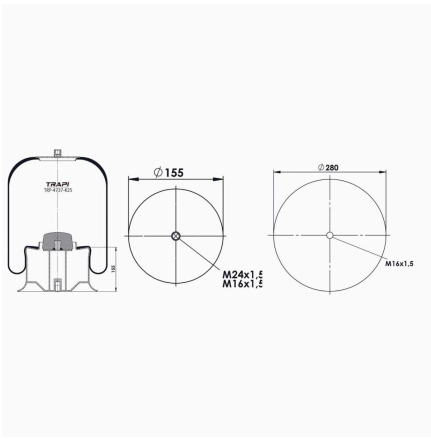

TRP-4737-K25 COMPLETE WITH METAL PISTON

OEM REFERENCES		CROSS REFERENCES	
MERCEDES	A9573200317	Contitech	4737 N P25 (Voss232)