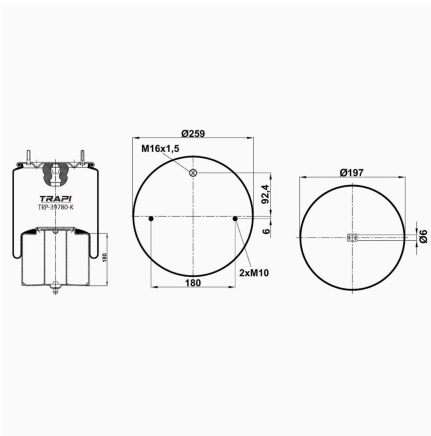

TRP-39780-K COMPLETE WITH METAL PISTON

OEM REFERENCES		CROSS REFERENCES	
VOLVO	1 629 780	Airtech	39780K 132962
VOLVO	20 554 763