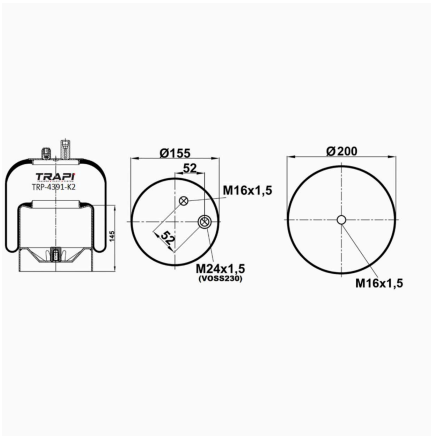

TRP-4391-K2 COMPLETE WITH METAL PISTON

OEM REFERENCES		CROSS REFERENCES	
MERCEDES-BENZ	A9423200721	Contitech	4391 N P02 (Voss230)