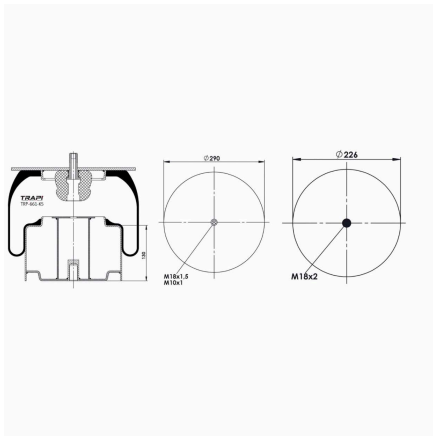

TRP-661-K5 COMPLETE WITH METAL PISTON

OEM REFERENCES		CROSS REFERENCES	
		Contitech	661 N P05