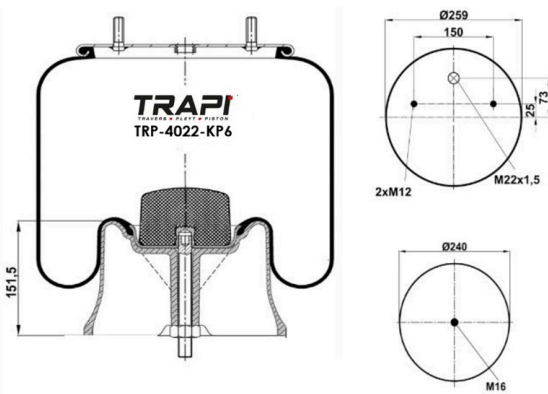

TRP-4022-KP6 COMPLETE WITH PLASTIC PISTON

OEM REFERENCES		CROSS REFERENCES	
SCANIA	1723281	FIRESTONE	W01M588612
R.O.R/MERITOR	MLF7044	GOODYEAR	1R11-781
SAF	3.229.0033.00	PHOENIX	1 DK 22 E-11