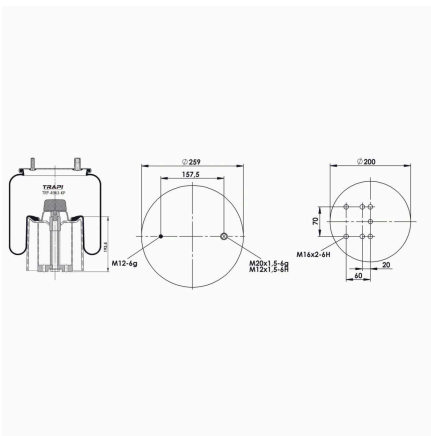

TRP-4963-KP COMPLETE WITH PLASTIC PISTON

OEM REFERENCES		CROSS REFERENCES	
BPW	05.429.43.62.0 BPW 30	Contitech	4963 N P01**CPL
BPW	05.429.42.54.0 BPW 30