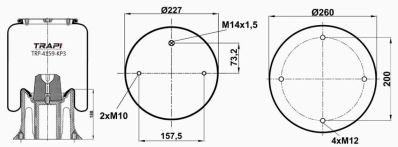

TRP-4159-KP3 COMPLETE WITH PLASTIC PISTON

OEM REFERENCES		CROSS REFERENCES	
SCANIA	1314905	Vibracoustic	V 1 DK 23 L-42
		Goodyear	566-24-3-501
		Goodyear	1T15M-9
		Goodyear	1R12-713**CPL
		Firestone	W01M587308
		Phoenix	1 DK 23 L-7308