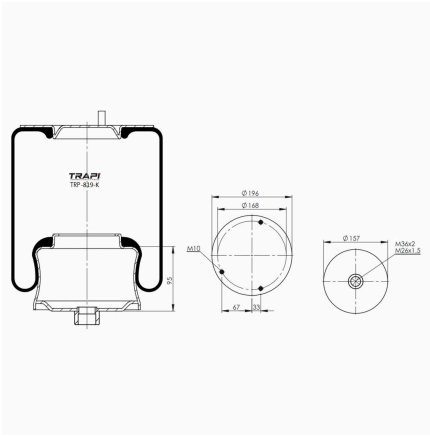

TRP-819-K COMPLETE WITH METAL PISTON

OEM REFERENCES		CROSS REFERENCES	
MERCEDES	A 667 328 00 01	Contitech	819 N P01