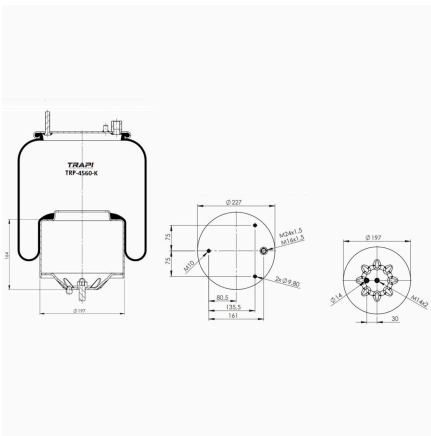

TRP-4560-K COMPLETE WITH METAL PISTON

OEM REFERENCES		CROSS REFERENCES	
VOLVO	22 058 737	Contitech	4560 N P02
VOLVO	21 224 745