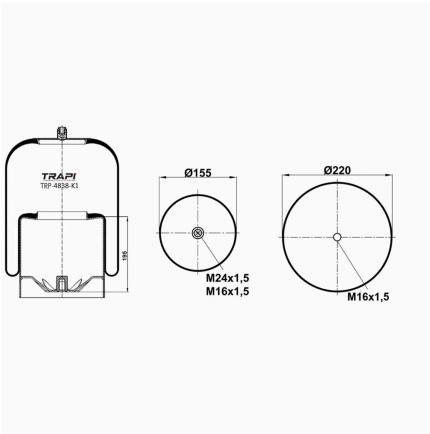

TRP-4815-K COMPLETE WITH METAL PISTON

OEM REFERENCES		CROSS REFERENCES	
SAF	2923VK 3.229.0028.00 Intra	Goodyear	1R14-815
SAF	2924V 3.229.0041.00		

TRP-4815-KP COMPLETE WITH PLASTIC PISTON

OEM REFERENCES		CROSS REFERENCES	
SAF	3.229.0028.00	Airtech	32923 KPP
SAF	2923 VK		