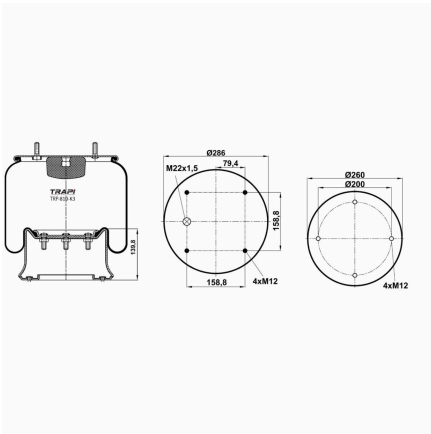

TRP-810-K3 COMPLETE WITH METAL PISTON

OEM REFERENCES		CROSS REFERENCES	
DAF	1384273	Airtech	391320K 131242
BPW	0.41.04.005.0