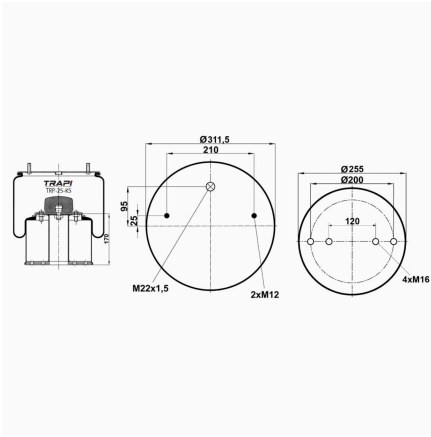

TRP-725-K5 COMPLETE WITH METAL PISTON

OEM REFERENCES		CROSS REFERENCES