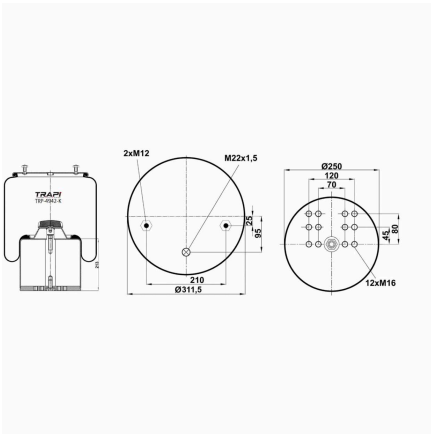

TRP-4942-K COMPLETE WITH METAL PISTON

OEM REFERENCES		CROSS REFERENCES	
BPW	05.429.41.86.0	Contitech	4942NP02**CA
BPW	05.429.41.85.0		
BPW	05.429.41.09.0