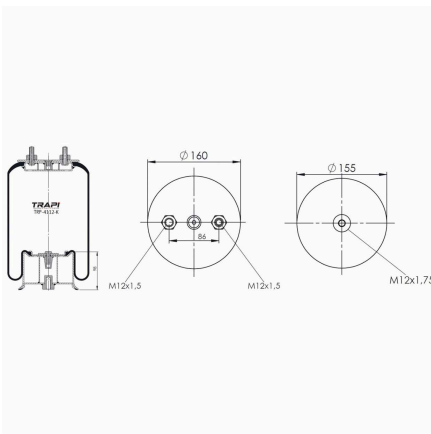

TRP-4112-K COMPLETE WITH METAL PISTON

OEM REFERENCES		CROSS REFERENCES	
OTOKAR	OTOKAR M 2010 MAGIRUS ARKA	Vibracoustic	VIG12b-7