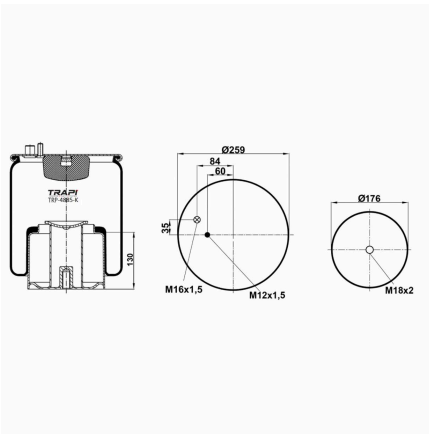

TRP-4885-K COMPLETE WITH METAL PISTON

OEM REFERENCES		CROSS REFERENCES	
MAN	81.43600.6044	Contitech	4885N1P02