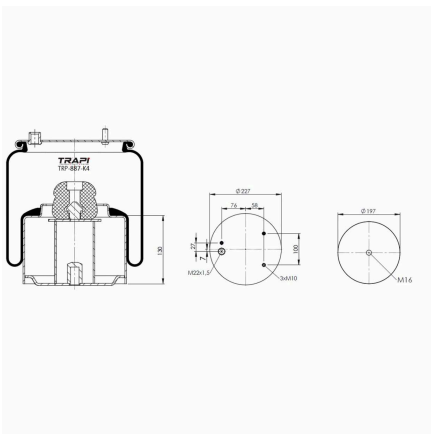

TRP-887-K4 COMPLETE WITH METAL PISTON

OEM REFERENCES		CROSS REFERENCES	
VDL BUS	1154761	Contitech	887NP04
		Goodyear	1R11-797