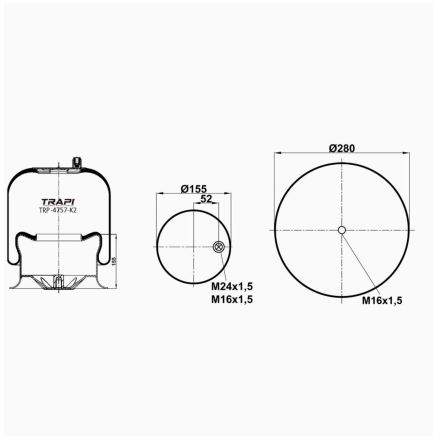

TRP-4757-K2 COMPLETE WITH METAL PISTON

OEM REFERENCES		CROSS REFERENCES	
MERCEDES-BENZ	A9463200217	Contitech	4757 N P02 (Voss232)
MERCEDES-BENZ	A9743200217