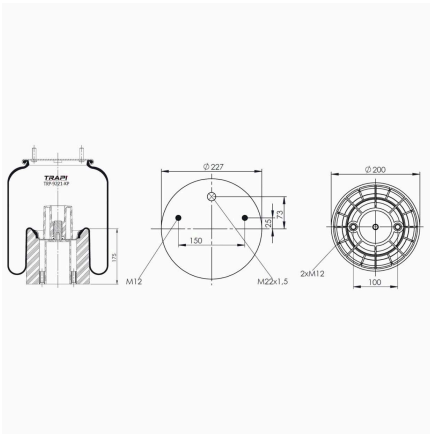

TRP-9221-KP COMPLETE WITH PLASTIC PISTON

OEM REFERENCES		CROSS REFERENCES	
ISUZU	3870009221	Firestone	W01-M58-6287
WEWELER	USO6287F