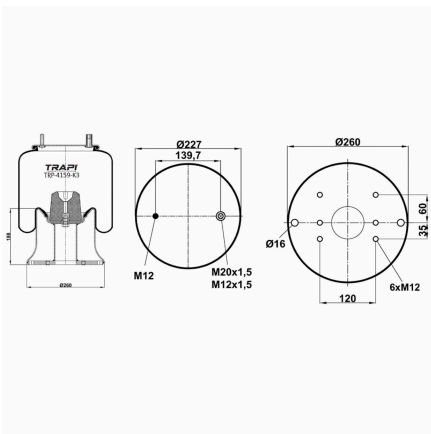

TRP-4159-K3 COMPLETE WITH METAL PISTON

OEM REFERENCES		CROSS REFERENCES	
		Airtech	34159-03K 131102