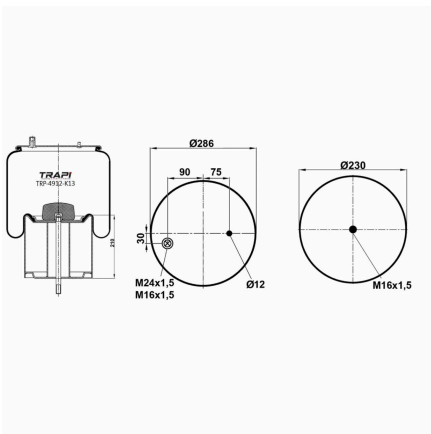

TRP-4912-K13 COMPLETE WITH METAL PISTON

OEM REFERENCES		CROSS REFERENCES	
RENAULT	5.010.600.328	Contitech	4912NP13
VOLVO	20726768