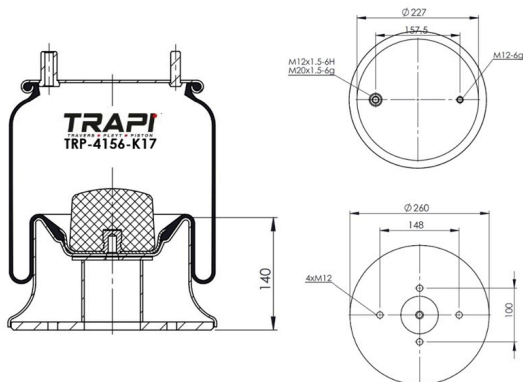

TRP-4156-K17 COMPLETE WITH METAL PISTON

OEM REFERENCES		CROSS REFERENCES	
		USMER	24156k16