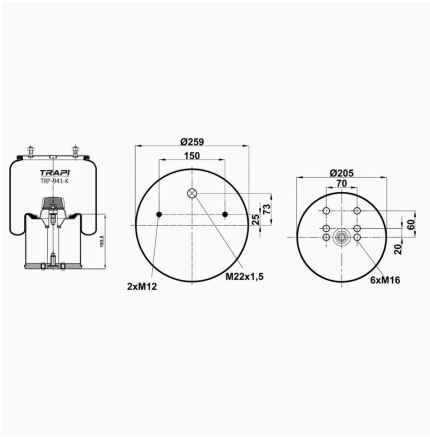

TRP-941-K COMPLETE WITH METAL PISTON

OEM REFERENCES		CROSS REFERENCES	
BPW	05.429.40.36.1	Firestone	W01M588619
BPW	05.429.40.28.1	Firestone	1T17D-8.3
BPW	05.429.40.10.1	Contitech	941MB**CA
BPW	BPW30	Contitech	D11B30
BPW	05.429.41.53.1	Cf Gomma	1TC300-36 204466
BPW	05.429.42.19.1	Cf Gomma	1TC300-36 206356
BPW	05.429.41.14.1	Goodyear	1R11-762
BPW	05.429.41.27.1	Phoenix	1DK21**CA
BPW	05.429.40.59.1