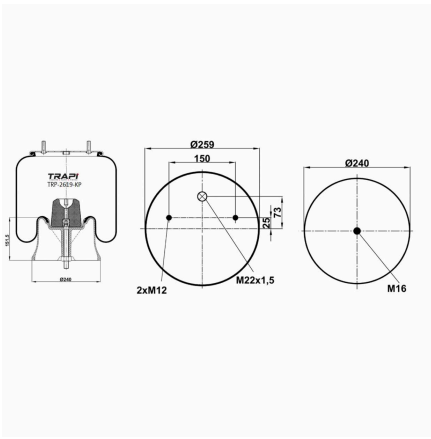

TRP-2619-KP COMPLETE WITH PLASTIC PISTON

OEM REFERENCES		CROSS REFERENCES	
		Airtech	32619 KPP / 132922