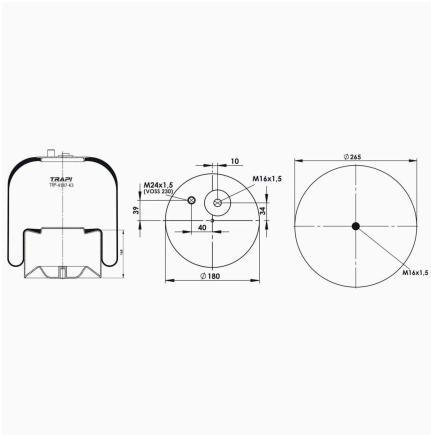

TRP-4187-K3 COMPLETE WITH METAL PISTON

OEM REFERENCES		CROSS REFERENCES	
DAIMLER CHRYSLER	A 942 320 19 21	Contitech	4187 NP02 (Voss230)