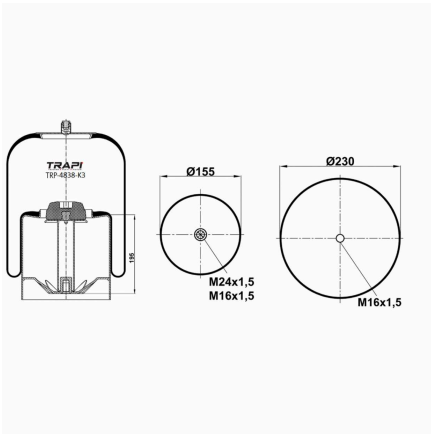

TRP-4838-K3 COMPLETE WITH METAL PISTON

OEM REFERENCES		CROSS REFERENCES	
MERCEDES-BENZ	A9463200121	Contitech	4838 N P03 (Voss232)