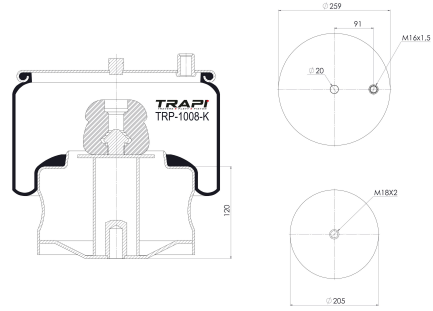

TRP-1008-K COMPLETE WITH METAL PISTON

OEM REFERENCES		CROSS REFERENCES	
MAN	36.43600-6008	ContiTech	1008 N7 P01