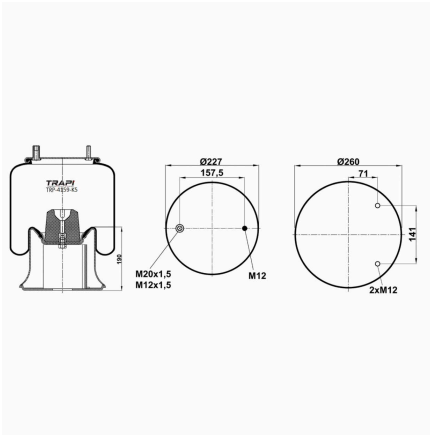

TRP-4159-K5 COMPLETE WITH METAL PISTON

OEM REFERENCES		CROSS REFERENCES	
FRUEHAUF	UJB0203-001	Taurus	KR509-9091
FRUEHAUF	1524873	Goodyear	1R12-702
FRUEHAUF	202302	Firestone	W01M588859
		Firestone	1T15M-9
		Dunlop	D12B15
		Contitech	4159NP07
		Vibracoustic	V 1 DK 21 B-9