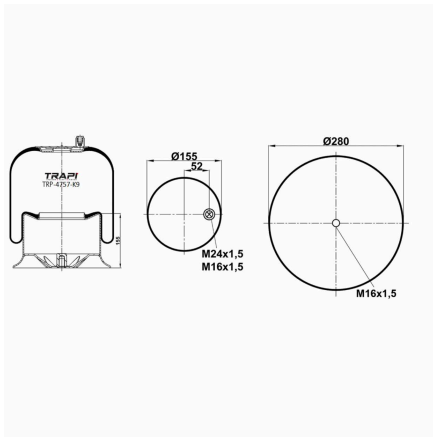

TRP-4757-K9 COMPLETE WITH METAL PISTON

OEM REFERENCES		CROSS REFERENCES	
MERCEDES	A 9743204321	Contitech	4757 N P09 (Voss232)
MERCEDES-BENZ	A9463200417		
MERCEDES-BENZ	A9743200417