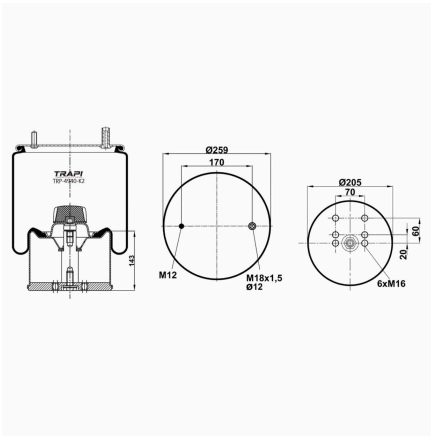

TRP-4940-K2 COMPLETE WITH METAL PISTON

OEM REFERENCES		CROSS REFERENCES	
		Contitech	4940 N P02**CA