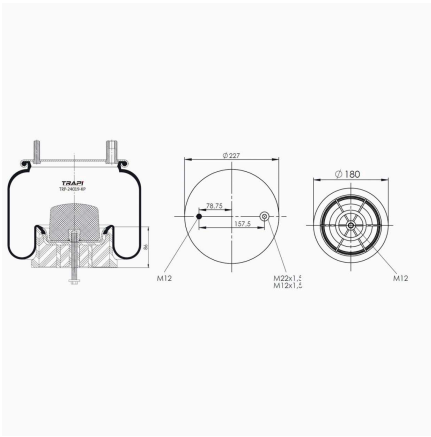

TRP-24019-K COMPLETE WITH PLASTIC PISTON

OEM REFERENCES		CROSS REFERENCES	
OTOKAR	OTOKAR M 2010 MAGIRUS ON	Cf Gomma	TT240-19