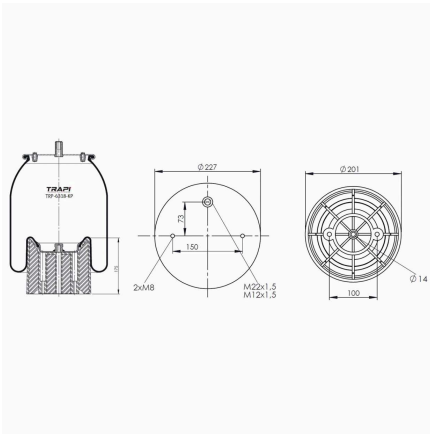

TRP-6318-KP COMPLETE WITH PLASTIC PISTON

OEM REFERENCES		CROSS REFERENCES	
WEWELER	US06318F	Phoenix	1DK 23 L-1
SCHMITZ	016512	Goodyear	1R12-837
		Firestone	W01M586318
		Firestone	W019686318