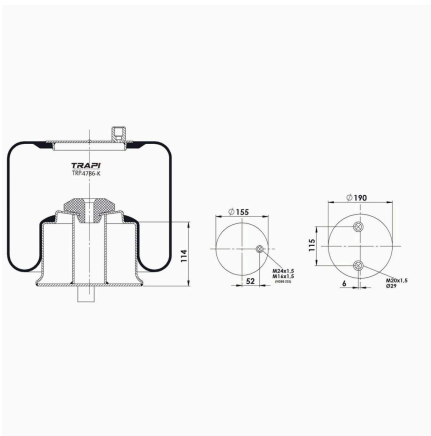

TRP-4786-K COMPLETE WITH METAL PISTON

OEM REFERENCES		CROSS REFERENCES	
MERCEDES	A 942 320 45 21	Contitech	4786 N P21 (VOSS 232)
		Airtech	34786-21 K (VOSS 232)