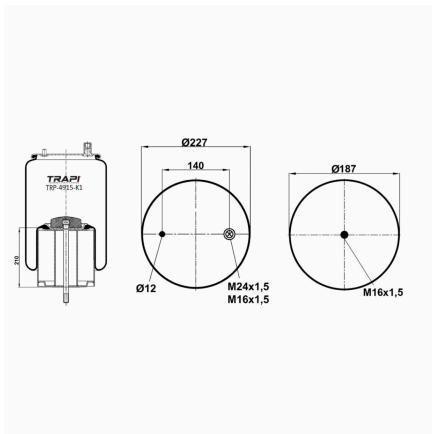

TRP-4915-K1 COMPLETE WITH METAL PISTON

OEM REFERENCES		CROSS REFERENCES	
RENAULT V.I	5010294309	Phoenix	1 DK 19-1
RENAULT V.I	5001488070	Vibracoustic	V1DK19-1
VOLVO	22 025 613	Contitech	4915NP06
VOLVO	20 757 541