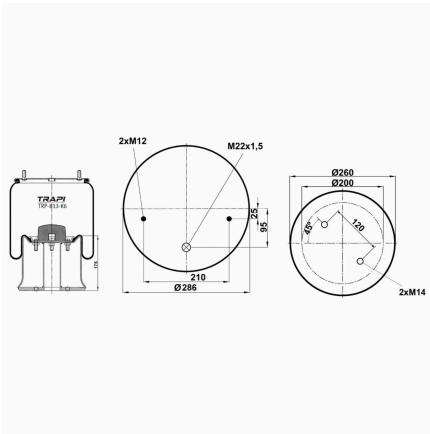

TRP-813-K6 COMPLETE WITH METAL PISTON

OEM REFERENCES		CROSS REFERENCES	
		Aircraft	3813-06 K / 132402