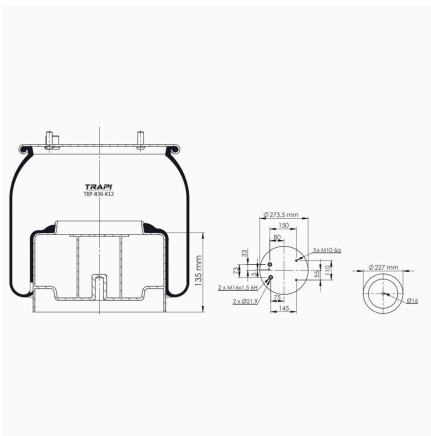

TRP-836-K12 COMPLETE WITH METAL PISTON

OEM REFERENCES		CROSS REFERENCES	
DAF	83656 /1 697 687	Firestone	W01 M58 8703
		Contitech	836 M2 K8