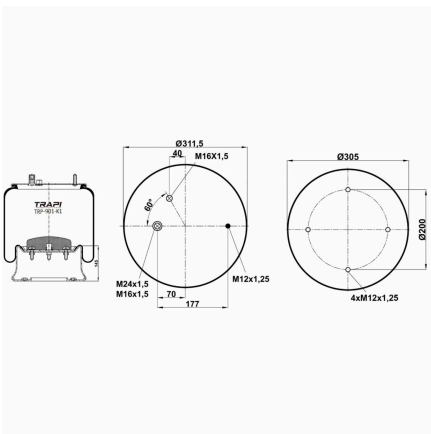

TRP-901-K1 COMPLETE WITH METAL PISTON

OEM REFERENCES		CROSS REFERENCES	
RENAULT V.I	5.010.151.698	Contitech	901MB
RENAULT V.I	5.010.130.683		
RENAULT V.I	5.010.052.722