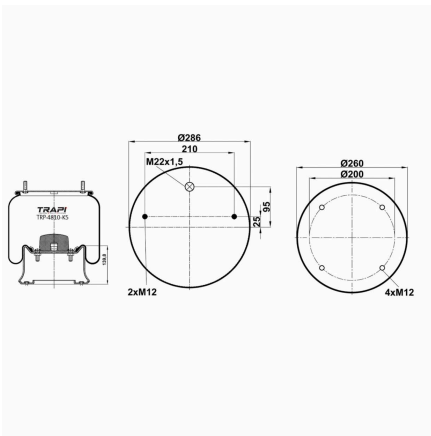

TRP-4786-K2 COMPLETE WITH METAL PISTON

OEM REFERENCES		CROSS REFERENCES	
MERCEDES-BENZ	A 444 320 02 17	Contitech	4786 N P02

TRP-4810-AT COMPLETE WITH METAL PISTON

OEM REFERENCES		CROSS REFERENCES	
MAN	81.43601.6019	Contitech	4810NTB
PEGASO	174933		
MAN	81.43601.0042		
MAN	81.43601.0047		