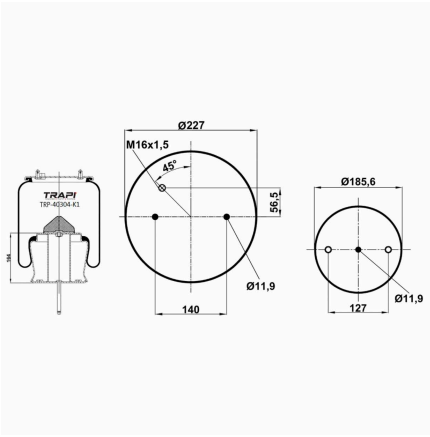

TRP-40304-K1 COMPLETE WITH METAL PISTON

OEM REFERENCES		CROSS REFERENCES	
SCANIA	1726240	Goodyear	566-22-3-545
		Goodyear	1R11-834