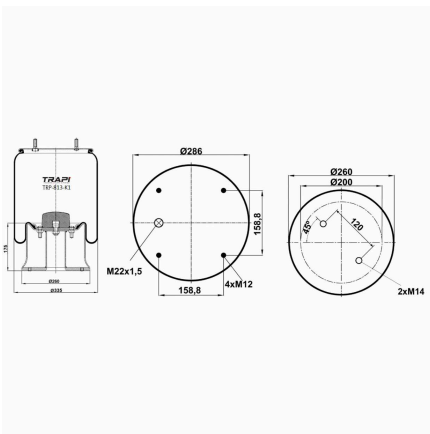

TRP-813-K1 COMPLETE WITH METAL PISTON

OEM REFERENCES		CROSS REFERENCES	
		Airtech	3813-01 K / 130122