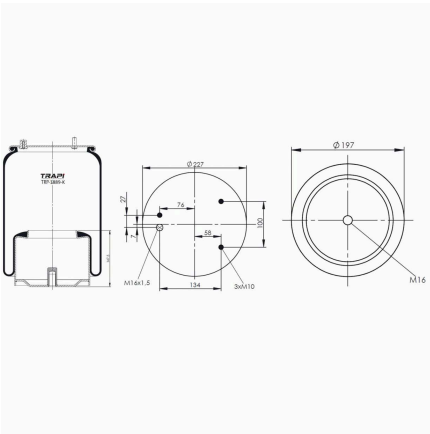

TRP-1889-K COMPLETE WITH METAL PISTON

OEM REFERENCES		CROSS REFERENCES	
		Contitech	1889NP02