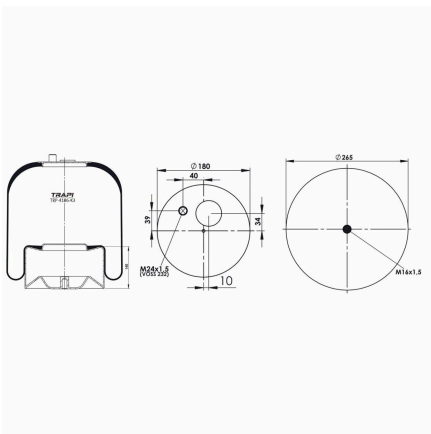

TRP-4186-K3 COMPLETE WITH METAL PISTON

OEM REFERENCES		CROSS REFERENCES	
DAIMLER CHRYSLER	A 942 320 24 21	Airtech	34186-23K (Voss232)
DAIMLER CHRYSLER	A 942 320 70 21	Contitech	4186 NP23 (Voss232)
		Contitech	4186 NP21 (Voss232)