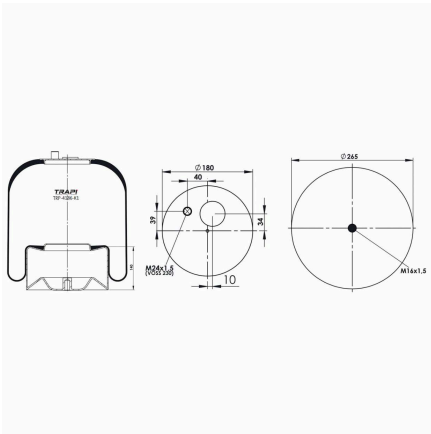

TRP-4186-K1 COMPLETE WITH METAL PISTON

OEM REFERENCES		CROSS REFERENCES	
DAIMLER CHRYSLER	A 942 320 16 21	Contitech	4186 NP01 (Voss230)
		Airtech	34186-01K (Voss230)