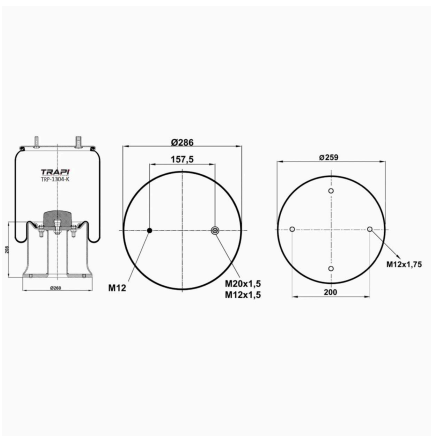

TRP-1304-K COMPLETE WITH METAL PISTON

OEM REFERENCES		CROSS REFERENCES	
FRUEHAUF	UJB0129-001	Airtech	391304K 131562
FRUEHAUF	M001464	Cf Gomma	1T19E-3 201840
ZORZI	1006552	Dunlop	D13B04
		Goodyear	1R13-732**CA