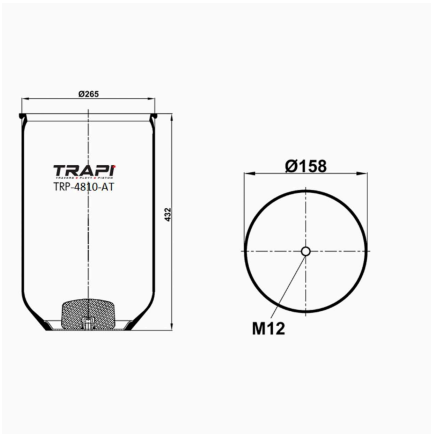

TRP-4786-K2 COMPLETE WITH METAL PISTON

OEM REFERENCES		CROSS REFERENCES	
MERCEDES-BENZ	A 444 320 02 17	Contitech	4786 N P02

TRP-4810-AT COMPLETE WITH METAL PISTON

OEM REFERENCES		CROSS REFERENCES	
MAN	81.43601.6019	Contitech	4810NTB
PEGASO	174933		
MAN	81.43601.0042		
MAN	81.43601.0047		