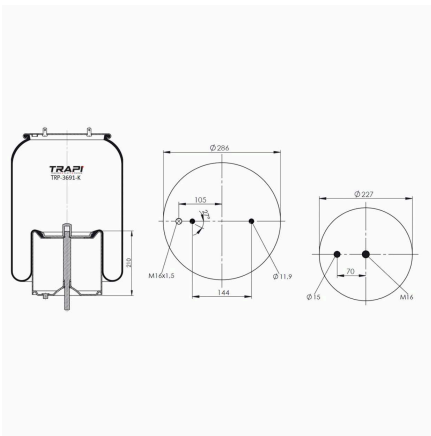

TRP-3691-K COMPLETE WITH METAL PISTON

OEM REFERENCES		CROSS REFERENCES	
SCANIA	1543691	Contitech	3691 N P01
		Contitech	6700 NP01