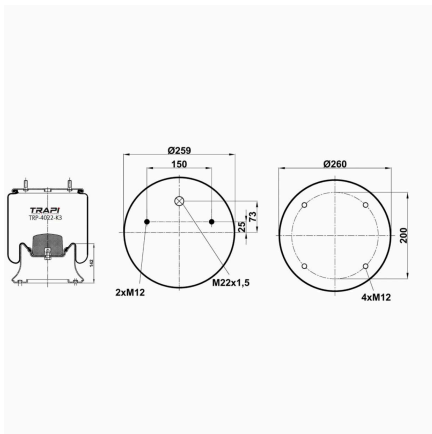

TRP-4022-K3 COMPLETE WITH METAL PISTON

OEM REFERENCES		CROSS REFERENCES	
		Goodyear	1R11-710
		Dunlop	D13B25
		Contitech	4022 N P03**CA
		Cf Gomma	1T300-37 204677
		Phoenix	1 DK 22 E-6
		Taurus	KR725-28