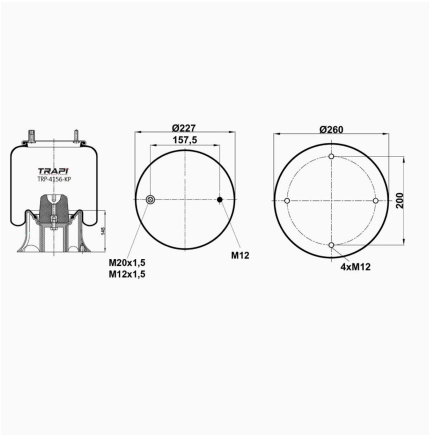

TRP-4156-K6 COMPLETE WITH METAL PISTON

OEM REFERENCES		CROSS REFERENCES	
		Vibracoustic	V 1 DK 23 K-28
		Goodyear	1R12-719
		Contitech	4156 N P06

TRP-4156-K7 COMPLETE WITH METAL PISTON

OEM REFERENCES		CROSS REFERENCES	
		Contitech	4156NP07