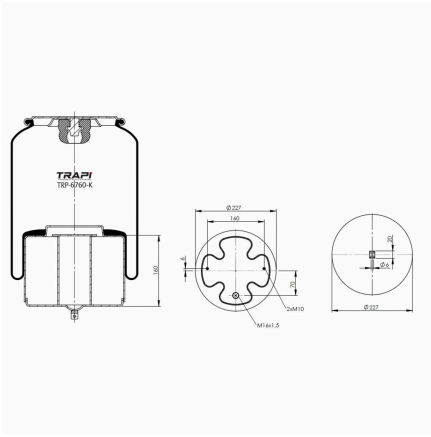

OEM REFERENCES		CROSS REFERENCES	
OTOKAR	16N00-03650-AB		

TRP-661-K8 COMPLETE WITH METAL PISTON

OEM REFERENCES		CROSS REFERENCES	
	16N0005804BA		

TRP-6752-K COMPLETE WITH METAL PISTON

OEM REFERENCES		CROSS REFERENCES	
VOLVO	20554752	Airtech	36752 K