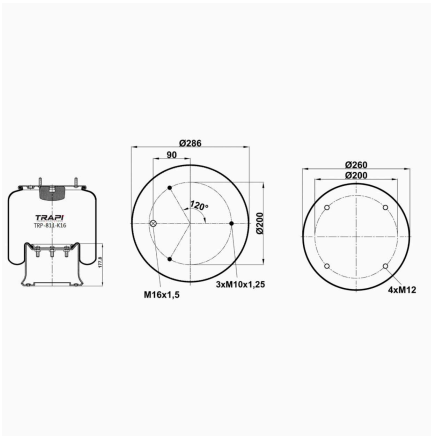

TRP-811-K16 COMPLETE WITH METAL PISTON

OEM REFERENCES		CROSS REFERENCES	
DAF	0 526 823	Goodyear	1R14-719
		Firestone	W01M586334
		Firestone	1T19L-11
		Dunlop	D13B36
		Contitech	811M16K1
		Phoenix	1D28B-7
		Taurus	KR622-31

TRP-811-K17 COMPLETE WITH METAL PISTON

OEM REFERENCES		CROSS REFERENCES	
	1T19L-11