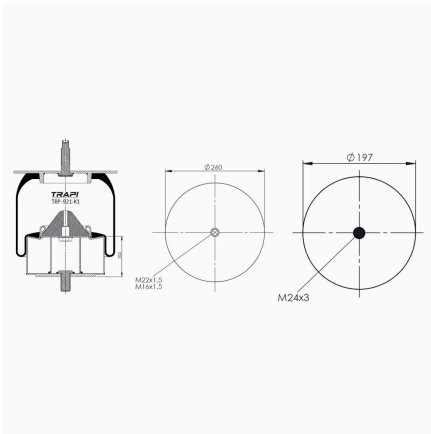

TRP-916-K COMPLETE WITH METAL PISTON

OEM REFERENCES		CROSS REFERENCES	
		Contitech	916 N1**CA

TRP-921-K COMPLETE WITH METAL PISTON

OEM REFERENCES		CROSS REFERENCES	
		Contitech	921 MB

TRP-921-K1 COMPLETE WITH METAL PISTON