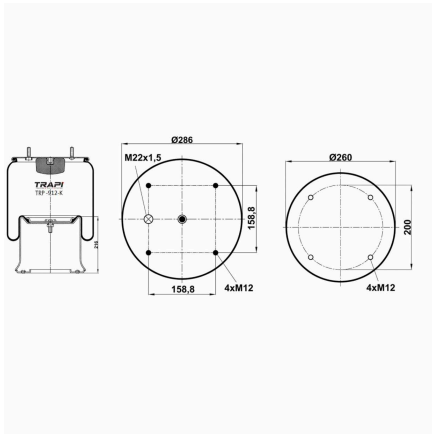

TRP-912-K COMPLETE WITH METAL PISTON

OEM REFERENCES		CROSS REFERENCES	
HENDRICKSON	Y507782	Firestone	W01M588766
SAF	3.229.0006.01	Firestone	1T19L-14
WEWELER	US96881F	Cf Gomma	1T19E-4
R.O.R/MERITOR	21222673	Airtech	3912K 132062
SAF	3.229.0005.01	Firestone	W01M587385
SAF	3.229.0013.00