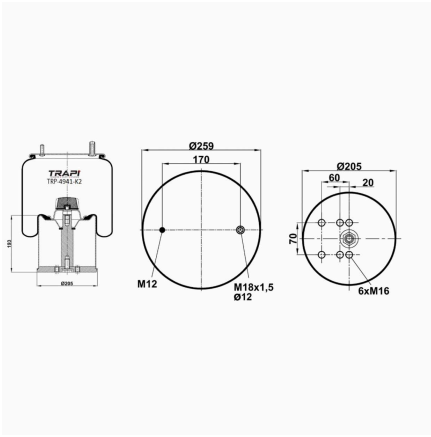

TRP-4940-KP2 COMPLETE WITH PLASTIC PISTON

OEM REFERENCES		CROSS REFERENCES	
BPW	BPW30K	Contitech	4940NP02**CPL
BPW	05.429.41.56.0		

TRP-4941-K2 COMPLETE WITH METAL PISTON

OEM REFERENCES		CROSS REFERENCES	
BPW	BPW30	Contitech	4941NP02**CA