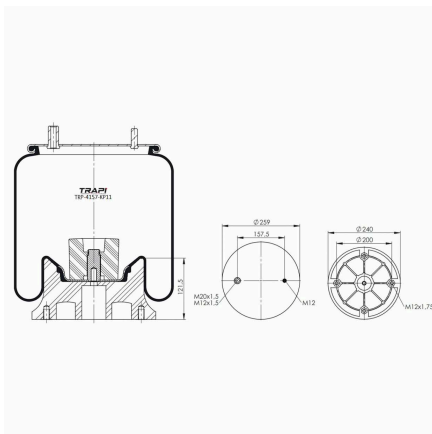

TRP-4157-KP11 COMPLETE WITH PLASTIC PISTON

OEM REFERENCES		CROSS REFERENCES	
FRUEHAUF	78580	Airtech	39002-A3/08 CPP
NEWAY	905 572 33		
SAMRO	H2501869