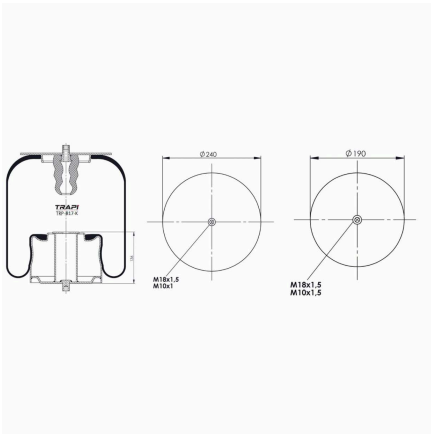

TRP-817-K COMPLETE WITH METAL PISTON

OEM REFERENCES		CROSS REFERENCES	
		Contitech	817 MB