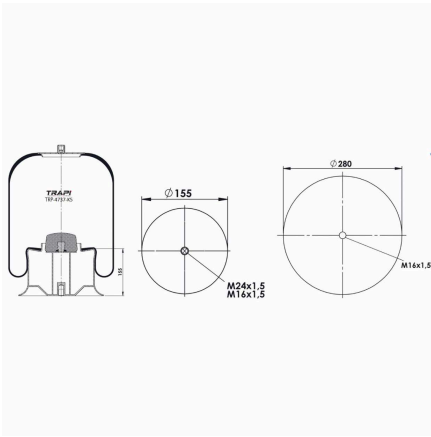

TRP-4737-K5 COMPLETE WITH METAL PISTON

OEM REFERENCES		CROSS REFERENCES	
MERCEDES	A9573200117	Contitech	4737 N P05 (Voss230)