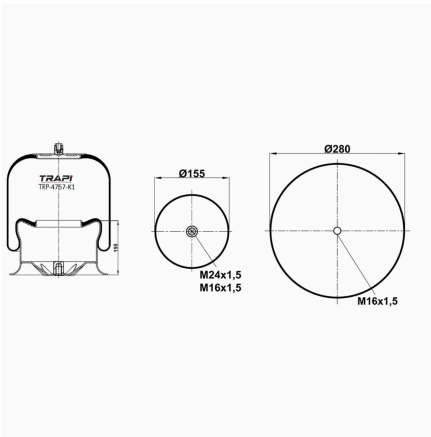

TRP-4757-K1 COMPLETE WITH METAL PISTON

OEM REFERENCES		CROSS REFERENCES	
MERCEDES-BENZ	A9423200117	Contitech	4757 N P01 (Voss230)
		Cf Gomma	1VSC30026