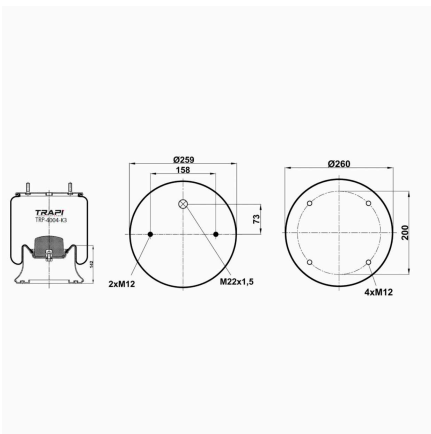

TRP-4004-K3 COMPLETE WITH METAL PISTON

OEM REFERENCES		CROSS REFERENCES	
SAF	3.229.0007.02	Goodyear	1R11-706
SAF	3.229.0007.01	Firestone	W01M586366**CA
SAF	3.229.0007.00	Firestone	1T17BS-6
SAF	2.229.0007.01	Dunlop	D12B13
SAF	2.229.0007.00	Contitech	4004NP05
		Cf Gomma	1T323-33 97722
		Phoenix	1DK22E-5
		Taurus	K505-27SM