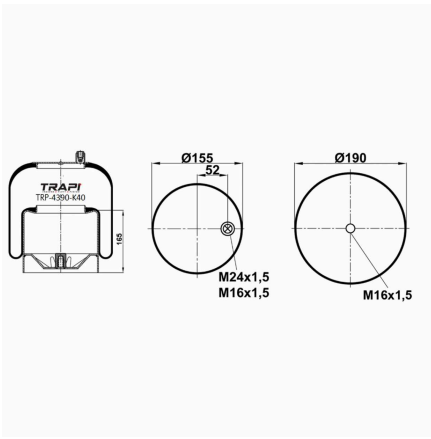

TRP-4390-K30 COMPLETE WITH METAL PISTON

OEM REFERENCES		CROSS REFERENCES	
MERCEDES-BENZ	A9423205221	Contitech	4390 N P23 (Voss232)

TRP-4390-K4 COMPLETE WITH METAL PISTON

OEM REFERENCES		CROSS REFERENCES	
MERCEDES-BENZ	A9423200321	Contitech	4390 NP04 (Voss230)