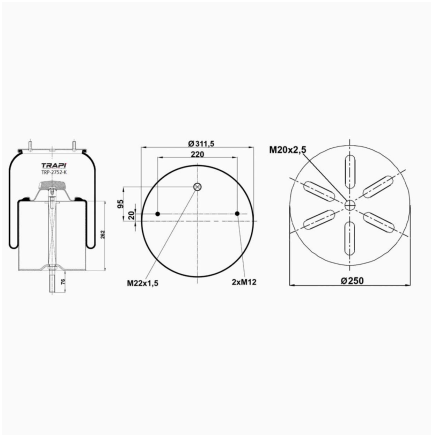

TRP-2752-K COMPLETE WITH METAL PISTON

OEM REFERENCES		CROSS REFERENCES	
GIGANT	V 1 DF 32-166228	Vibracoustic	V 1 DF 32-166228
		Contitech	752 N P02