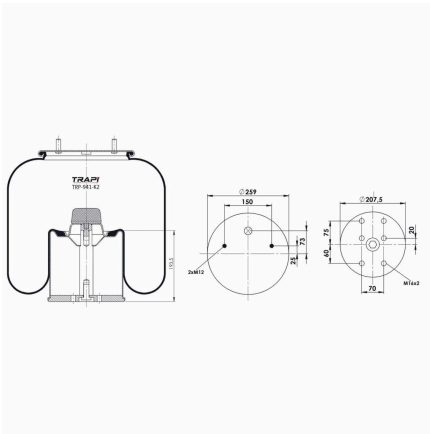

TRP-941-K2 COMPLETE WITH METAL PISTON

OEM REFERENCES		CROSS REFERENCES	
BPW	30 05.429.40.52.1	Goodyear	1R11-702
BPW	30 05.429.40.64.1		
BPW	30 05.429.41.24.1