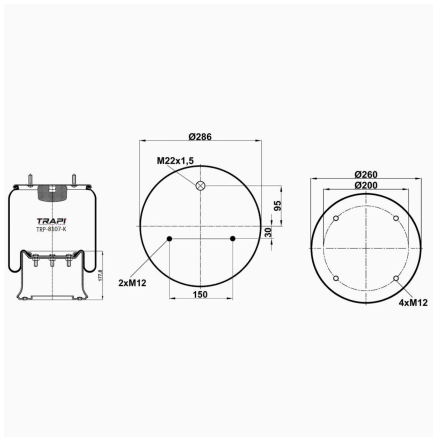

TRP-8107-K COMPLETE WITH METAL PISTON

OEM REFERENCES		CROSS REFERENCES	
WEWELER	USO4031	Firestone	W01M588107**CA