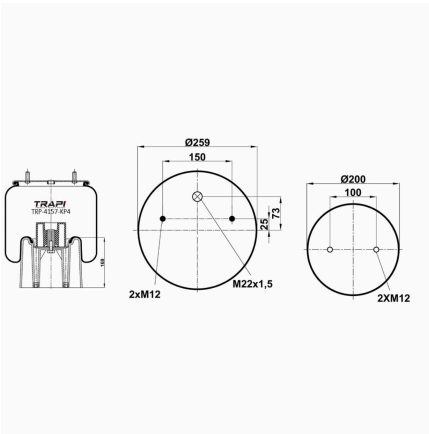

TRP-4157-KP4 COMPLETE WITH PLASTIC PISTON

OEM REFERENCES		CROSS REFERENCES	
WEWELER	US 07364	Firestone	W01 M58 6297
DISCOS / MERCEDES	A 9463281401	Dunlop	D12B18
R.O.R/MERITOR	2122 1307	Contitech	4157NP04
		Contitech	4157 N P14
		Airtech	39002-A8 KPP / 133302
		Firestone	1T15MPW-7
		Goodyear	1R11-111
		Taurus	KR915-54