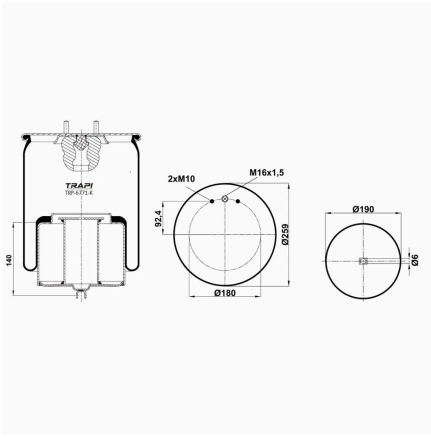

TRP-6771-K COMPLETE WITH METAL PISTON

OEM REFERENCES		CROSS REFERENCES	
VOLVO	20 554 771	Airtech	36771 K
		Contitech	54771 M