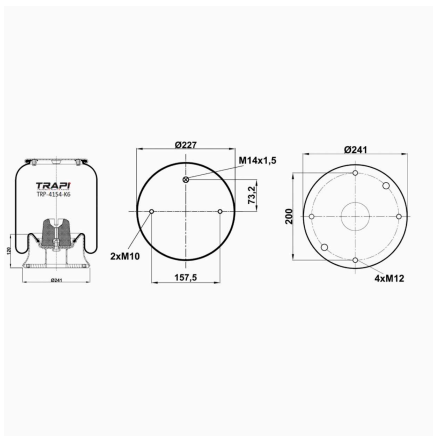

TRP-4154-K6 COMPLETE WITH METAL PISTON

OEM REFERENCES		CROSS REFERENCES	
SCANIA	1320151	Firestone	W01M587283**CA
		Firestone	1T15M-4
		Airtech	34154-06K 133702