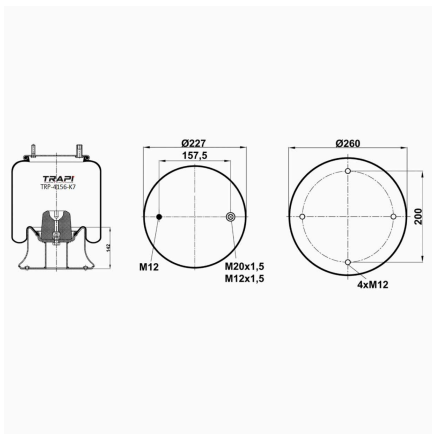

TRP-4156-K7 COMPLETE WITH METAL PISTON

OEM REFERENCES		CROSS REFERENCES	
		Contitech	4156NP07