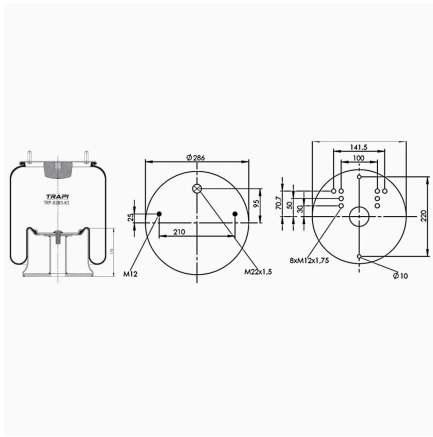

Our company has the capacity to produce all spare parts in product groups.

COMPLETE WITH PISTON

PİSTONLU KÖRÜKLER

TRP-0195-K COMPLETE WITH METAL PISTON

OEM REFERENCES		CROSS REFERENCES	
SCANIA	1510195	Contitech	0195NP01