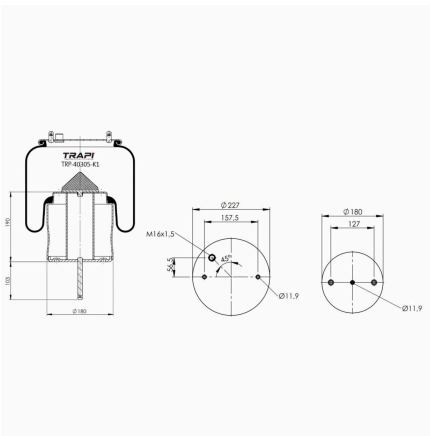

TRP-40305-K1 COMPLETE WITH METAL PISTON

OEM REFERENCES		CROSS REFERENCES	
SCANIA	1726242	Goodyear	566-22-3-546
		Goodyear	1R11-839