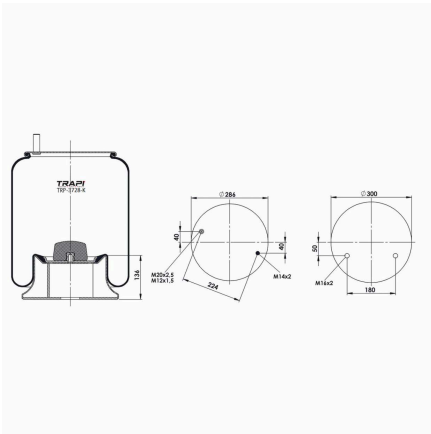

TRP-3728-K COMPLETE WITH METAL PISTON

OEM REFERENCES		CROSS REFERENCES	
KAISER	F01008697	Goodyear	1R13-728