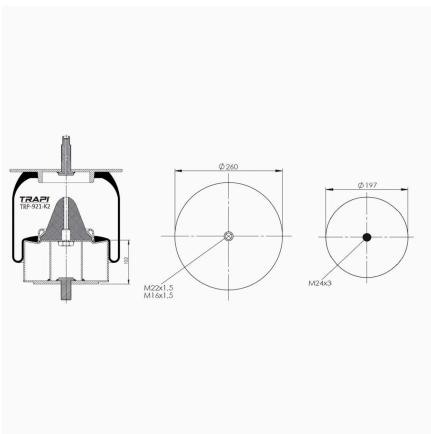

TRP-921-K2 COMPLETE WITH METAL PISTON

OEM REFERENCES		CROSS REFERENCES	
BMC	53RS900131