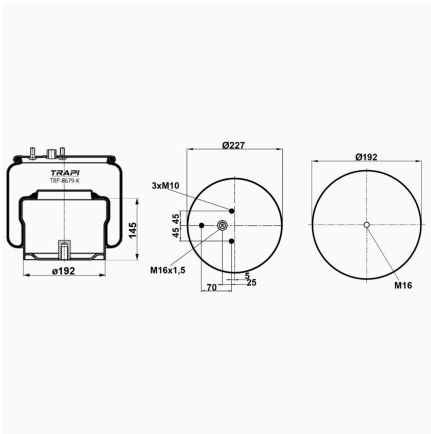

TRP-8679-K COMPLETE WITH METAL PISTON

OEM REFERENCES		CROSS REFERENCES	
DAF	1279141	Firestone	W01M588679
DAF	1698434	Firestone	1T15LLR-5
		Contitech	889MK2