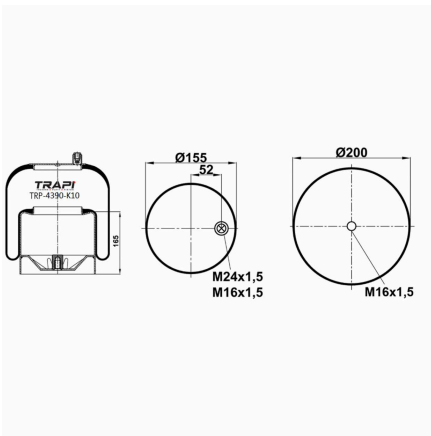

TRP-4390-K10 COMPLETE WITH METAL PISTON

OEM REFERENCES		CROSS REFERENCES	
MERCEDES-BENZ	A9423202821	Phoenix	1 KF 21-21
MERCEDES-BENZ	A9423204921	Firestone	W01M588514
		Contitech	4390 N P21 (Voss232)
		Vibracoustic	V1KF21-1