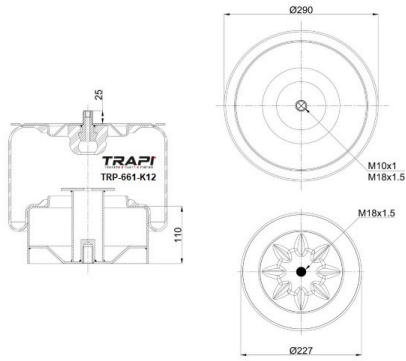

TRP-661-K12 COMPLETE WITH METAL PISTON

OEM REFERENCES		CROSS REFERENCES	
ISUZU	387034728001