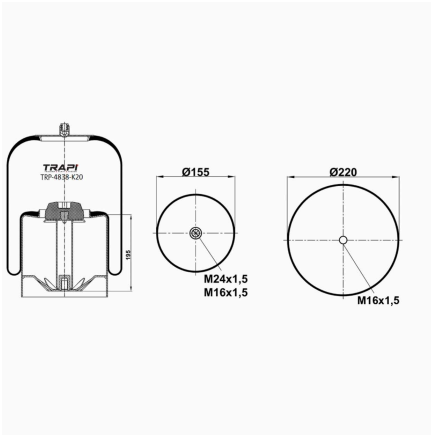

TRP-4838-K20 COMPLETE WITH METAL PISTON

OEM REFERENCES		CROSS REFERENCES	
MERCEDES-BENZ	A9423203621	Contitech	4838 N P22 (Voss232)