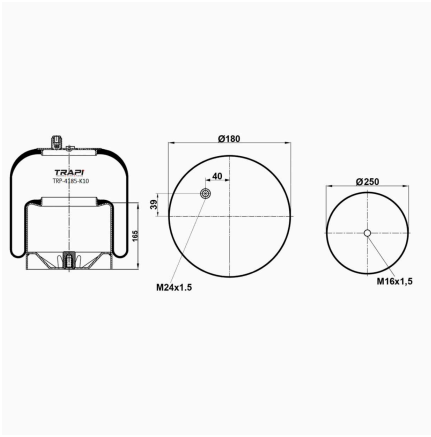

TRP-4185-K10 COMPLETE WITH METAL PISTON

OEM REFERENCES		CROSS REFERENCES	
MERCEDES-BENZ	A9423203021	Contitech	4185 N P21 (Voss232)