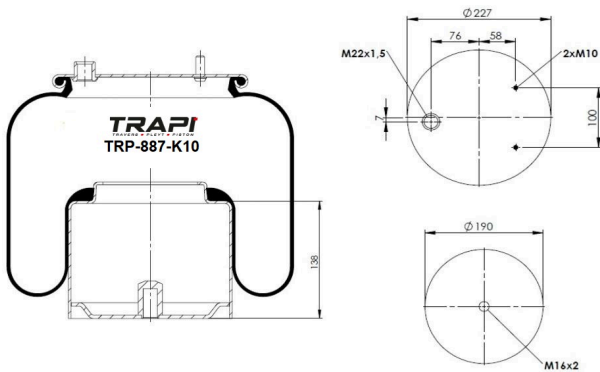

TRP-887-K10 COMPLETE WITH METAL PISTON

OEM REFERENCES		CROSS REFERENCES	
DAF	1 794 428		
	887 N P06