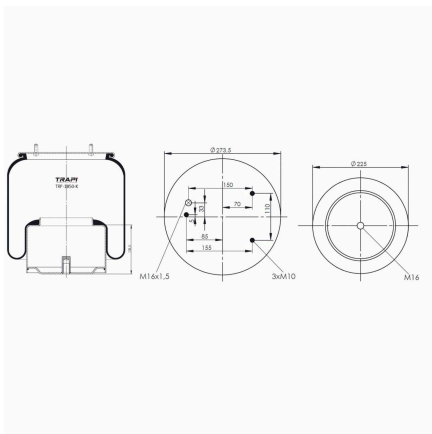

TRP-1850-K COMPLETE WITH METAL PISTON

OEM REFERENCES		CROSS REFERENCES	
FORD	1838	Contitech	1850NP01