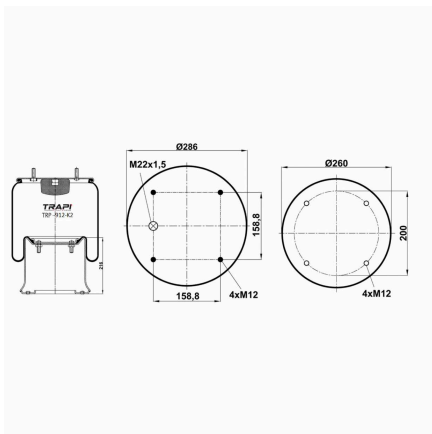

TRP-912-K2 COMPLETE WITH METAL PISTON

OEM REFERENCES		CROSS REFERENCES	
SAF	3.229.0013.00	Dunlop	D13B14
WEWELER	US96681F	Contitech	912NP02
HENDRICKSON	Y507782	Cf Gomma	1T19E-4 202442
R.O.R/MERITOR	21222673	Goodyear	1R14-758
		Phoenix	1D28D-2