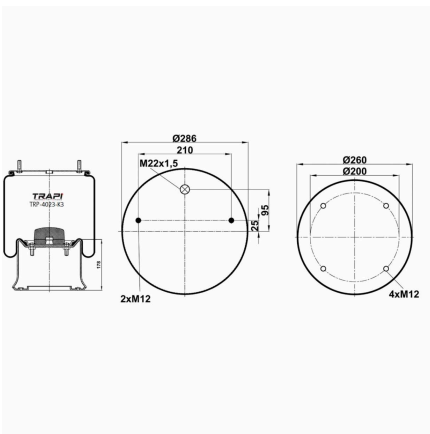

TRP-4023-K3 COMPLETE WITH METAL PISTON

OEM REFERENCES		CROSS REFERENCES	
SAF	3.229.2231.00	Goodyear	1R14-729
SAF	3.229.2131.00	Firestone	1T19F-11
SAF	3.229.0031.00	Firestone	W01 M58 6348
SAF	3228003100	Dunlop	D13B26
SAF	3.229.2431.00	Contitech	4023 N P03
		Cf Gomma	1T19E-2 204676
		Phoenix	1 D 28 B-10
		Taurus	KR622-18
		Vibracoustic	V1D28B-10