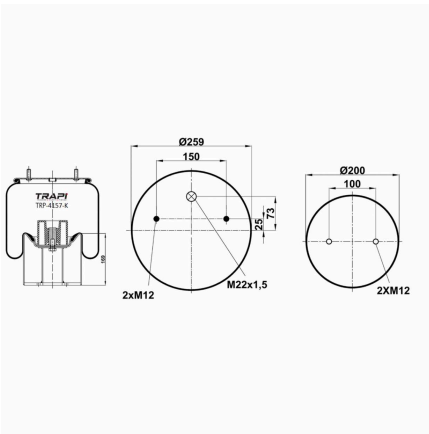

TRP-4157-K COMPLETE WITH METAL PISTON

OEM REFERENCES		CROSS REFERENCES	
MERCEDES	9463281401	Contitech	4157NP04**CA