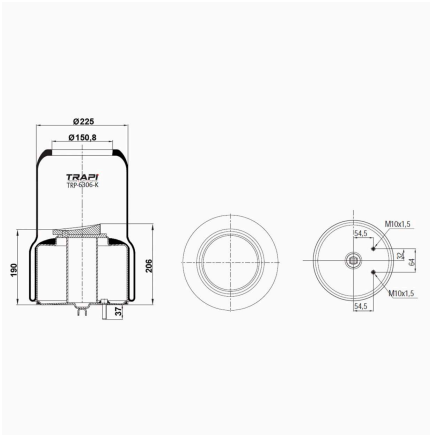

TRP-6305-K COMPLETE WITH METAL PISTON

OEM REFERENCES		CROSS REFERENCES	
VOLVO	20 573 305	Airtech	36305 T / 132542
		Contitech	6610 N P01

TRP-6306-K COMPLETE WITH METAL PISTON

OEM REFERENCES		CROSS REFERENCES	
VOLVO	20 573 306	Airtech	36306 T / 132562