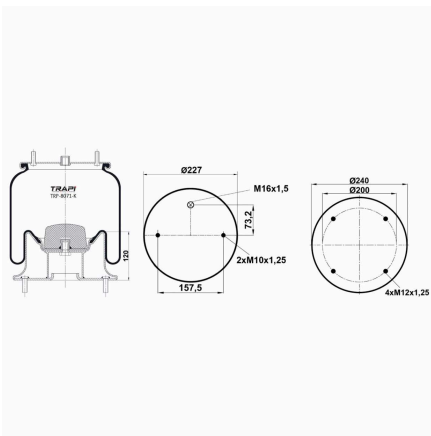

TRP-8071-K COMPLETE WITH METAL PISTON

OEM REFERENCES		CROSS REFERENCES	
		Vibracoustic	VIDK23F-1