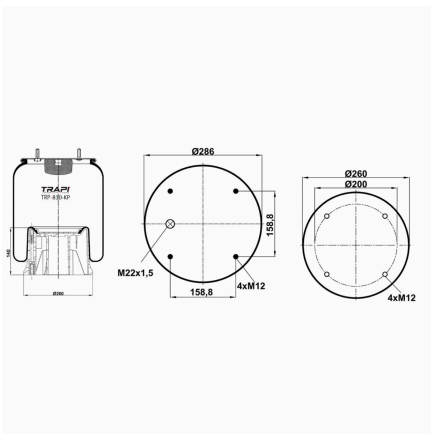

TRP-810-KP COMPLETE WITH PLASTIC PISTON

OEM REFERENCES		CROSS REFERENCES	
WEWELER	US07337	Goodyear	1R14-716**CPL
TRAILOR	6504646G	Firestone	W01M586345**CPL
SAF	2.228.2602.00	Firestone	1T19L-7
SAF	2.228.2102.00	Dunlop	PNP311780000**CPL
HENDRICKSON	15635	Dunlop	D13B01**CPL
HENDRICKSON	B2065	Dunlop	D13B20**CPL
HENDRICKSON	Y506243	Contitech	810MB**CPL
HENDRICKSON	Y506201	Cf Gomma	1T19E-187413-1**CPL
NEWAY	21215632	Phoenix	1D28A-2**CPL