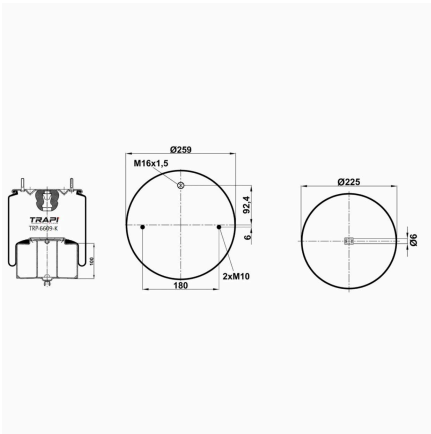

TRP-6609-K COMPLETE WITH METAL PISTON

OEM REFERENCES		CROSS REFERENCES	
VOLVO	20554761	Contitech	6609 N P01
VOLVO	20452138		
VOLVO	6609 N P01		
VOLVO	1075365		
VOLVO	1629782