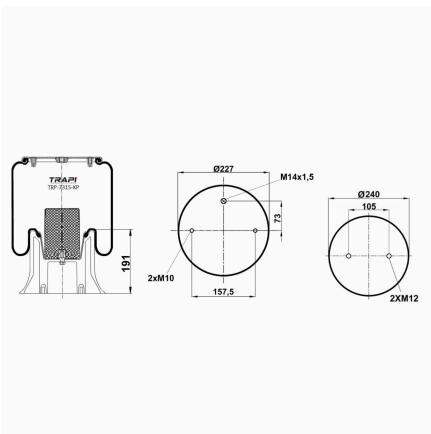

TRP-7315-KP COMPLETE WITH PLASTIC PISTON

OEM REFERENCES		CROSS REFERENCES	
SCANIA	1314904	Firestone	W01M587315
		Firestone	1T15S-11