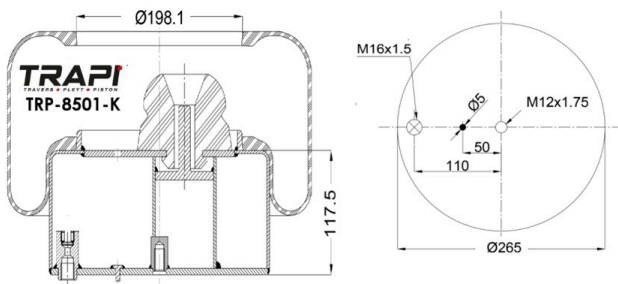

TRP-8501-K COMPLETE WITH METAL PISTON

OEM REFERENCES		CROSS REFERENCES