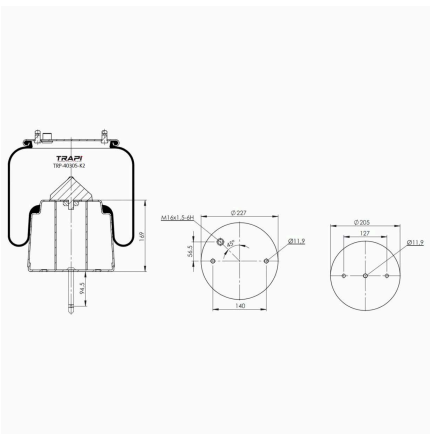

TRP-40305-K2 COMPLETE WITH METAL PISTON

OEM REFERENCES		CROSS REFERENCES	
SCANIA	1726241	Airtech	136742 / 331241 K
		Goodyear	1R11-840
		Phoenix	1 DF 20 A-6