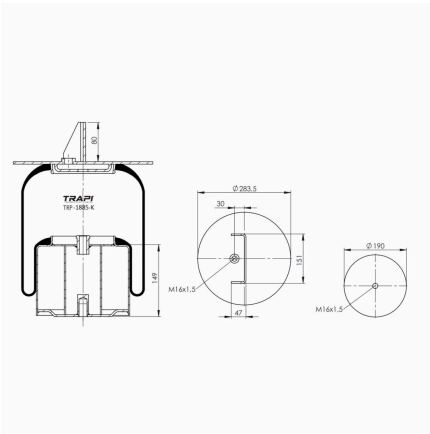

TRP-1885-K COMPLETE WITH METAL PISTON

OEM REFERENCES		CROSS REFERENCES	
MAZ	6430-2934014