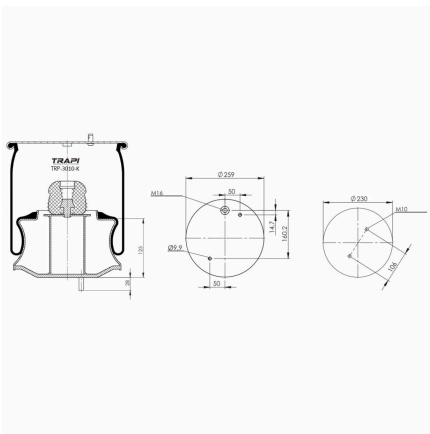

TRP-3010-K COMPLETE WITH METAL PISTON

OEM REFERENCES		CROSS REFERENCES	
		Airtech	30010 P**CA