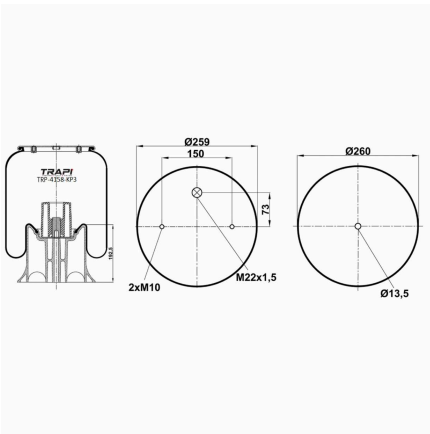

OEM REFERENCES		CROSS REFERENCES	
		Contitech	4158NP03**CA

TRP-4158-KP3 COMPLETE WITH PLASTIC PISTON

OEM REFERENCES		CROSS REFERENCES	
WEWELER	US06285	Phoenix	1DK20B-1
SCHMITZ	014-892	Dunlop	D12B22
SCHMITZ-ANHANGER	750999	Contitech	4158NP03