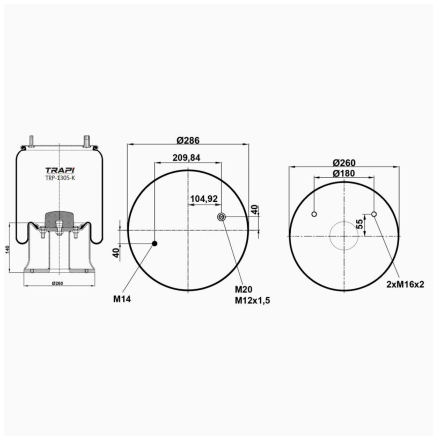

TRP-1305-K COMPLETE WITH METAL PISTON

OEM REFERENCES		CROSS REFERENCES	
KAISER	F01004307	Airtech	391305K 131582
		Dunlop	D13B05