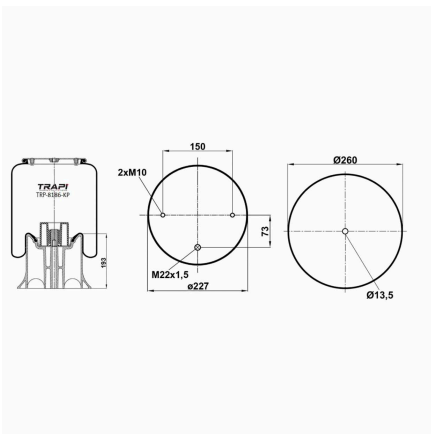

TRP-8186-KP COMPLETE WITH PLASTIC PISTON

OEM REFERENCES		CROSS REFERENCES	
SCHMITZ	751065	Firestone	1T15MPW-7
WEWELER	US 06316F	Firestone	W01 M58 8186