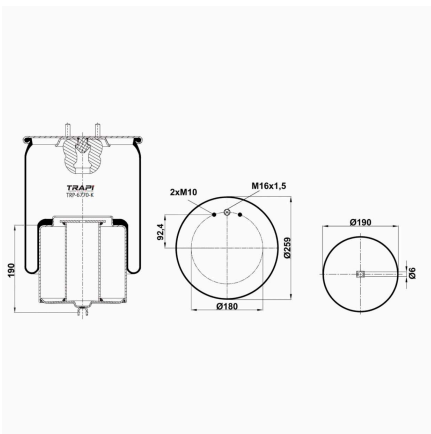

TRP-6770-K COMPLETE WITH METAL PISTON

OEM REFERENCES		CROSS REFERENCES	
VOLVO	20554770	Airtech	36770 K / 135992
VOLVO	3173271	Contitech	54770 M