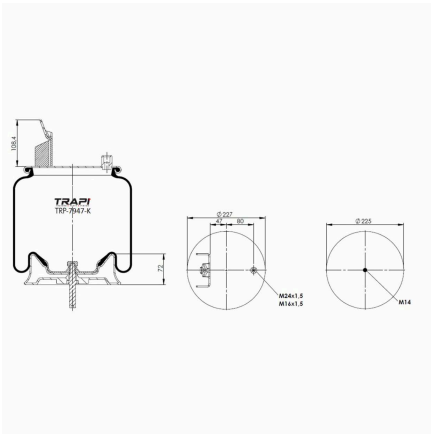

TRP-7923-KP COMPLETE WITH PLASTIC PISTON

OEM REFERENCES		CROSS REFERENCES	
		Vibracoustic	VIDK27b-2**CPL

TRP-7947-K COMPLETE WITH METAL PISTON

OEM REFERENCES		CROSS REFERENCES	
VOLVO	20737947	Contitech	6614 N P01
VOLVO	20737943	Airtech	37947 K