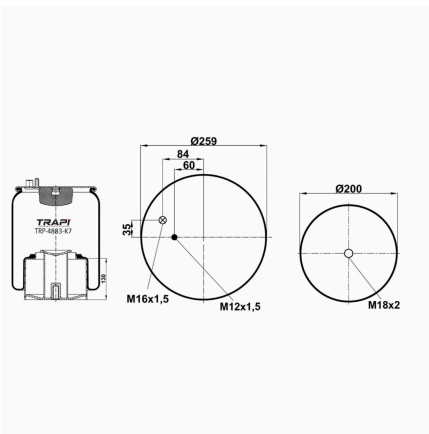

TRP-4883-K7 COMPLETE WITH METAL PISTON

OEM REFERENCES		CROSS REFERENCES	
MAN	81.43600.6037	Contitech	4883 N1 P07
MAN	81.43600.6038	Contitech	4883N1P06
		Airtech	34883 K