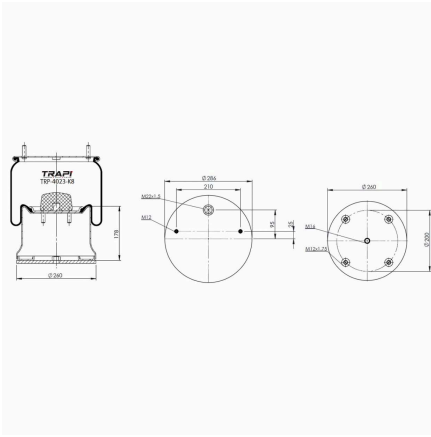

TRP-4023-K8 COMPLETE WITH METAL PISTON

OEM REFERENCES		CROSS REFERENCES	
SAF	3228103100	Airtech	34023-08 C
SAF HOLLAND	3.228.1031.00 2923 V P03 Intra	Cf Gomma	1T19E-2
		Contitech	4023 N P08