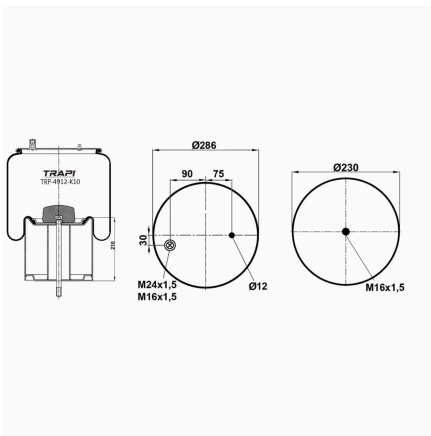

TRP-4912-K10 COMPLETE WITH METAL PISTON

OEM REFERENCES		CROSS REFERENCES	
RENAULT	5.010.557.355	Contitech	4912NP10