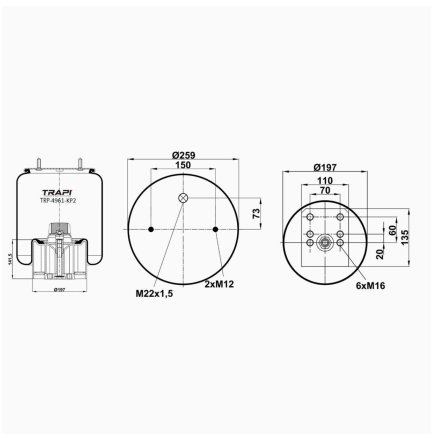

TRP-4961-KP2 COMPLETE WITH PLASTIC PISTON

OEM REFERENCES		CROSS REFERENCES	
BPW	BPW30K	Contitech	4961NP02**CPL
BPW	05.429.42.04.0