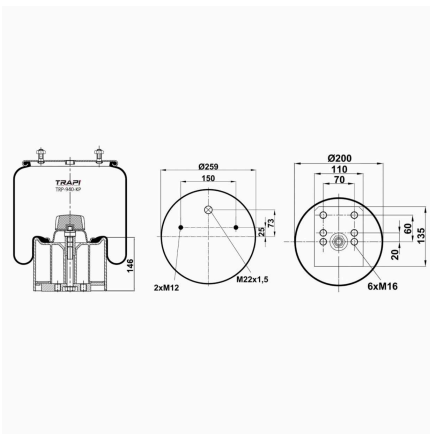

TRP-940-KP COMPLETE WITH PLASTIC PISTON

OEM REFERENCES		CROSS REFERENCES	
BPW	0542943650	Firestone	1T17D-4.3
GRANNING	15916	Firestone	W01 M58 8585 (Opposite Position)
BPW	05.429.43.21.0	Firestone	W01M588609**CPL
BPW	BPW30K	Dunlop	D11B36
		Contitech	940MB**CPL
		Goodyear	1R11-752
		Phoenix	1DK21K**CPL