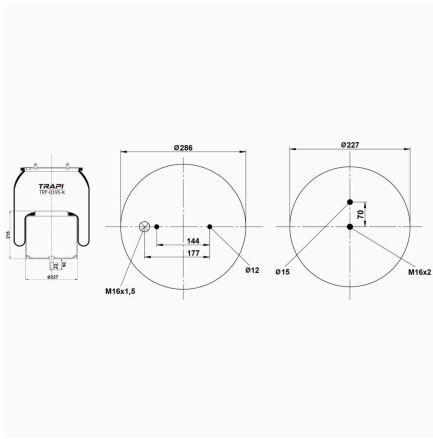

Our company has the capacity to produce all spare parts in product groups.

COMPLETE WITH PISTON

PİSTONLU KÖRÜKLER

TRP-0195-K COMPLETE WITH METAL PISTON

OEM REFERENCES		CROSS REFERENCES	
SCANIA	1510195	Contitech	0195NP01