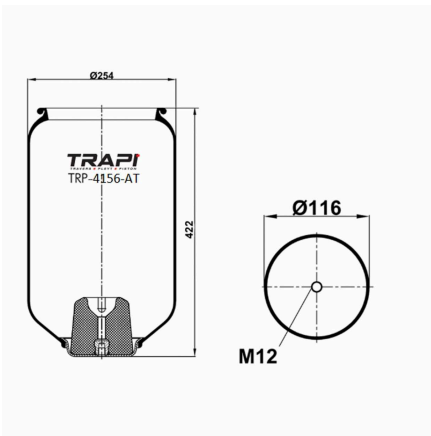

TRP-4156-AT COMPLETE WITH METAL PISTON

OEM REFERENCES		CROSS REFERENCES	
		Contitech	4156 N P12
		Airtech	34156T 120662