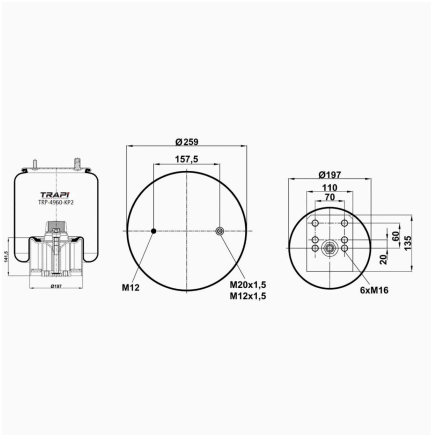

TRP-4960-KP2 COMPLETE WITH PLASTIC PISTON

OEM REFERENCES		CROSS REFERENCES	
BPW	BPW30K	Contitech	4960NP02**CPL
BPW	05.429.41.77.0