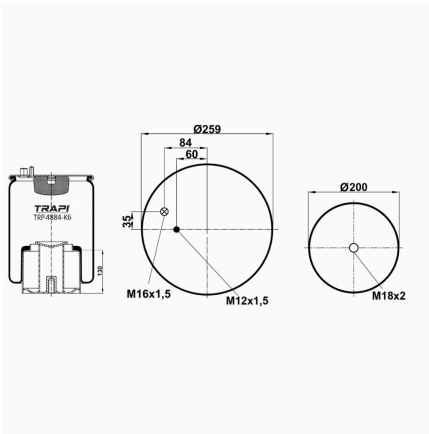

TRP-4884-K6 COMPLETE WITH METAL PISTON

OEM REFERENCES		CROSS REFERENCES	
MAN	81.43600.6035	Contitech	4884N1P06
		Firestone	W01 M58 9879