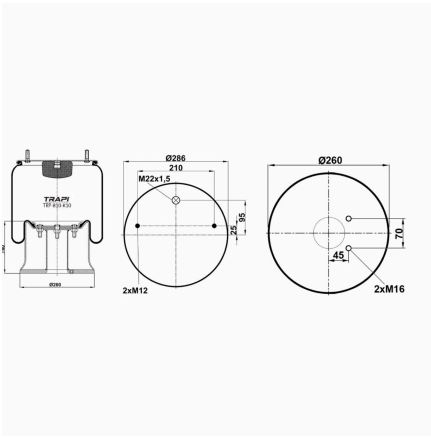

TRP-810-K10 COMPLETE WITH METAL PISTON

OEM REFERENCES		CROSS REFERENCES