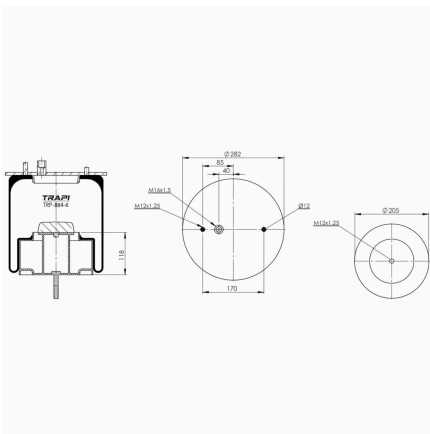

TRP-884-K COMPLETE WITH METAL PISTON

OEM REFERENCES		CROSS REFERENCES	
RENAULT	5.010.294.385 .B	Airtech	3884-04C / 133932
RENAULT	5.010.488.756	Contitech	884 N P04
		Vibracoustic	V1F20A-1