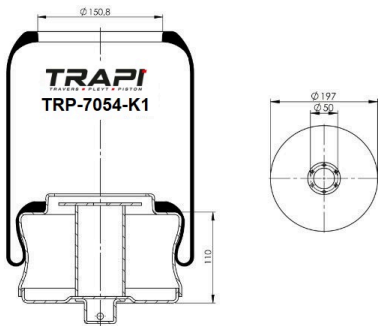

OEM REFERENCES		CROSS REFERENCES	
VOLVO	70 397 048	CONTITECH	6611 N P03
VOLVO	21 251 607	CONTITECH	6611 N P02
		CONTITECH	97048 M
		CONTITECH	51607 M