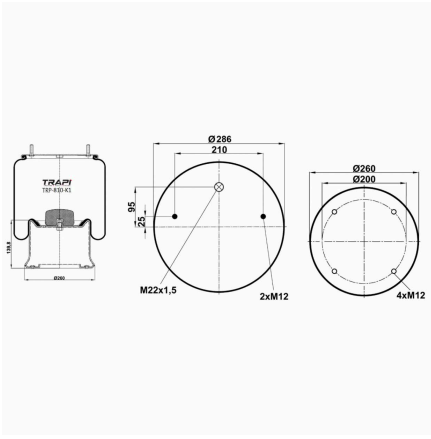

TRP-810-K1 COMPLETE WITH METAL PISTON

OEM REFERENCES		CROSS REFERENCES	
WEWELER	US 07337.ST2	Phoenix	1D28A-12
SCHMITZ	016010	Goodyear	1R14-783
		Firestone	W01-M58-6225
		Springride	D14B48