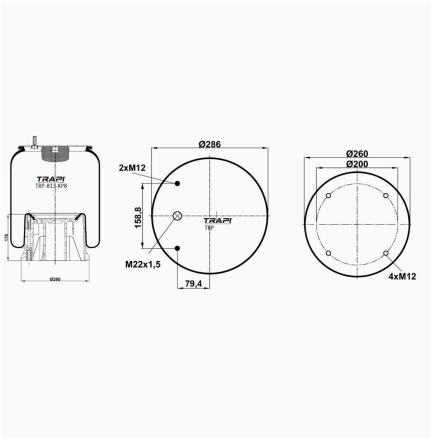

TRP-813-KP8 COMPLETE WITH PLASTIC PISTON

OEM REFERENCES		CROSS REFERENCES	
		Springride	D13B29
		Phoenix	1D28B-4**CPL
		Goodyear	1R14-709**CPL
		Firestone	1T19L-11
		Firestone	W01M587502**CPL
		Dunlop	D13B29**CPL
		Taurus	KR622-06**CPL
		Vibracoustic	VID28B-4**CPL