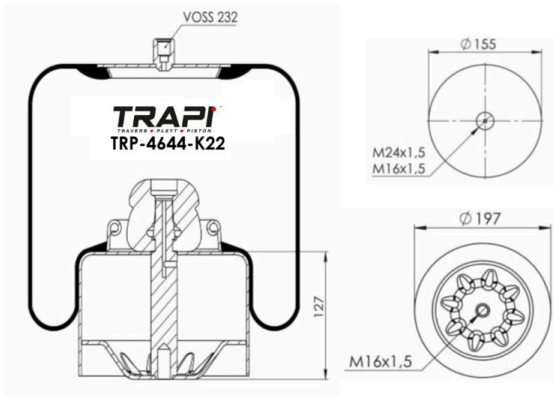

TRP-4644-K22 COMPLETE WITH METAL PISTON

OEM REFERENCES		CROSS REFERENCES	
SAF	V1KE22-1	BLACKTECH	RML95755C22
SAF	4644 N P22 (VOSS 232)	CONTITECH	4644 N P22 (VOSS 232)
EVO-BUS	A 629 320 00 25