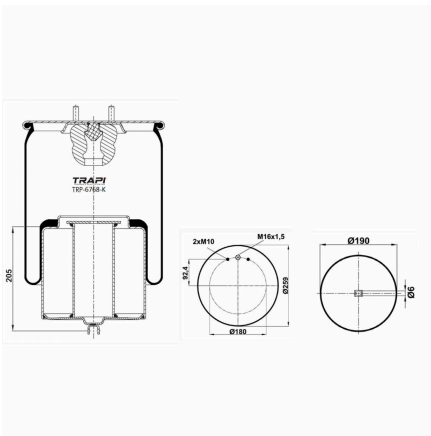

TRP-6768-K COMPLETE WITH METAL PISTON

OEM REFERENCES		CROSS REFERENCES	
VOLVO	20554768	Airtech	36768 C
		Contitech	54768 M