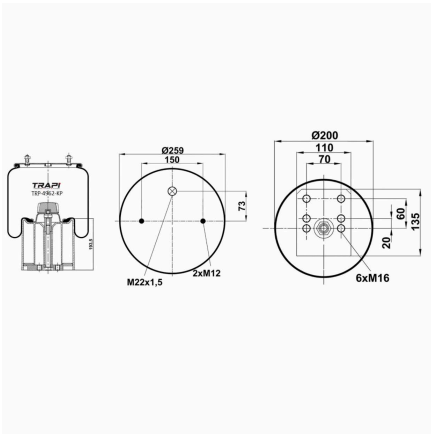

TRP-4962-KP COMPLETE WITH PLASTIC PISTON

OEM REFERENCES		CROSS REFERENCES	
		Contitech	4962 N P02**CPL