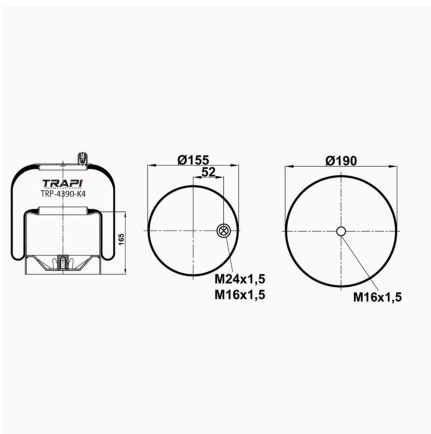

TRP-4390-K4 COMPLETE WITH METAL PISTON

OEM REFERENCES		CROSS REFERENCES	
MERCEDES-BENZ	A9423200321	Contitech	4390 NP04 (Voss230)