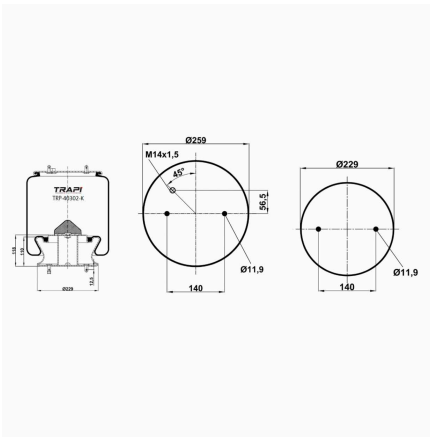

TRP-40302-K COMPLETE WITH METAL PISTON

OEM REFERENCES		CROSS REFERENCES	
SCANIA	470921	Goodyear	1R12-809
SCANIA	488266	Firestone	1T15VPR-3
SCANIA	1440302	Firestone	W01M588193
		Airtech	330302K 135632
		Goodyear	566-24-3-530
		Phoenix	1 DF 23 A-1