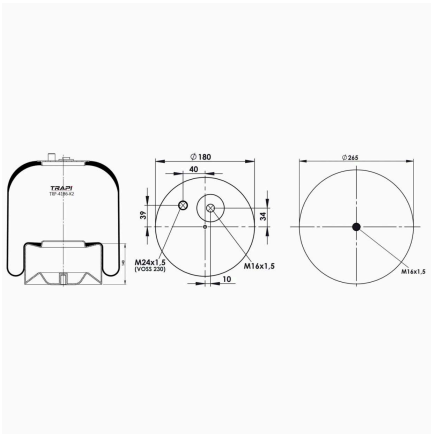

TRP-4186-K1 COMPLETE WITH METAL PISTON

OEM REFERENCES		CROSS REFERENCES	
DAIMLER CHRYSLER	A 942 320 16 21	Contitech	4186 NP01 (Voss230)
		Airtech	34186-01K (Voss230)

TRP-4186-K2 COMPLETE WITH METAL PISTON