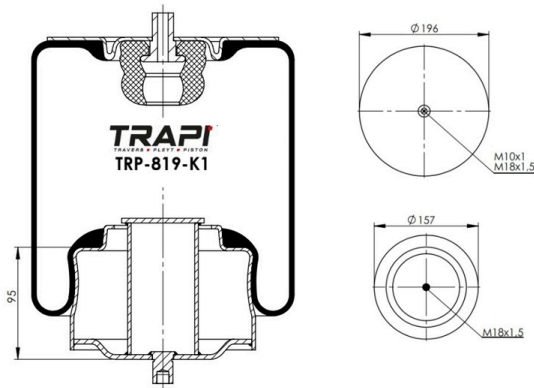

TRP-819-K1 COMPLETE WITH METAL PISTON

OEM REFERENCES		CROSS REFERENCES	
TEMSA	TM260133Y	CF GOMMA	97297
MERCEDES	A 667 328 01 01	CF GOMMA	1S215-22
	819MB	CONTITECH	819MB
	1S215-22