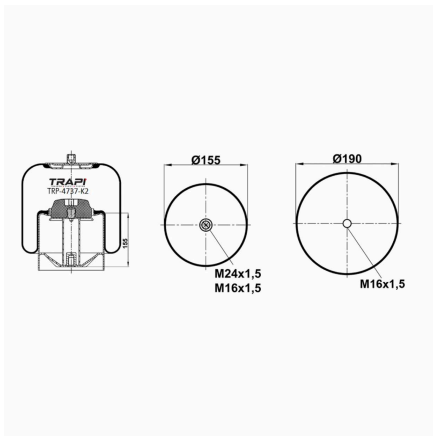

TRP-4737-K2 COMPLETE WITH METAL PISTON

OEM REFERENCES		CROSS REFERENCES	
MERCEDES-BENZ	A9463200521	Contitech	4737 N P02 (Voss230)