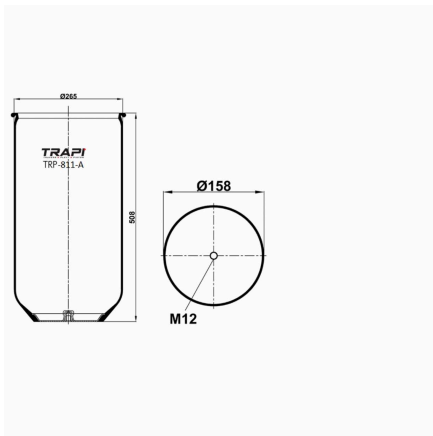

TRP-811-A COMPLETE WITH METAL PISTON

OEM REFERENCES		CROSS REFERENCES	
MAN	81.43601.0048	Phoenix	1DK28 B
EVO-BUS	4.731.029.000	Goodyear	1R14-715
MAN	81.43601.0035	Firestone	W01M580028
		Firestone	1T19L-10
		Contitech	811NT
		Taurus	UR622-03