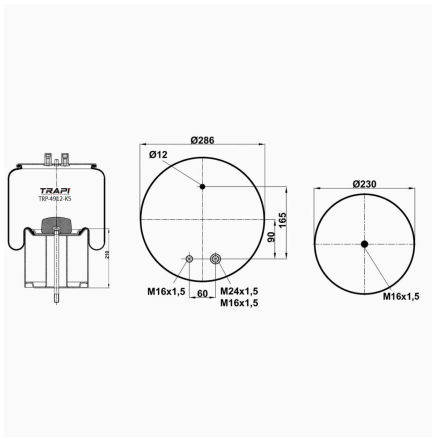

TRP-4912-K5 COMPLETE WITH METAL PISTON

OEM REFERENCES		CROSS REFERENCES	
RENAULT	50 10 239 213	Vibracoustic	V1DK28F-4
RENAULT V.I	5010294307C	Phoenix	1DK28F-4
		Goodyear	1R13-711
		Firestone	W01M588786
		Firestone	1T19L-14
		Contitech	4912NP07
		Cf Gomma	1T19E-4 206779