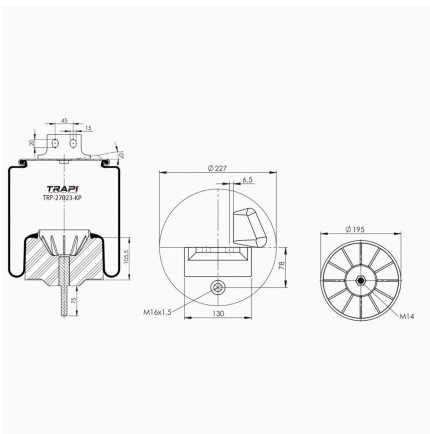

TRP-27023-KP COMPLETE WITH PLASTIC PISTON

OEM REFERENCES		CROSS REFERENCES	
IVECO STRALIS	42559765**CPL	Cf Gomma	207172 ITS 270-23C