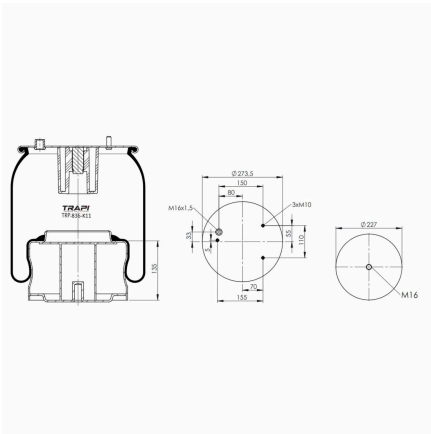

TRP-836-K11 COMPLETE WITH METAL PISTON

OEM REFERENCES		CROSS REFERENCES