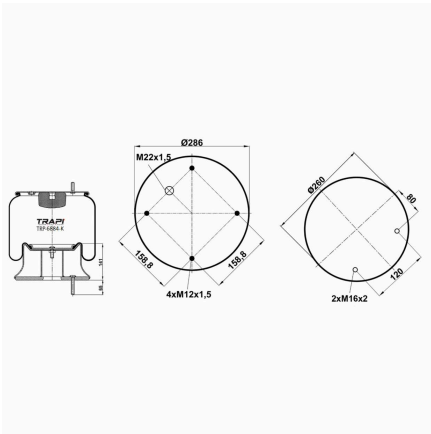

TRP-6884-K COMPLETE WITH METAL PISTON

OEM REFERENCES		CROSS REFERENCES	
BERTOJA	46311001	Firestone	1T19L-7
		Cf Gomma	1T19E-1 96884
		Airtech	36884 K / 133822
		Firestone	W01 M58 8772
		Phoenix	1DK28A-7