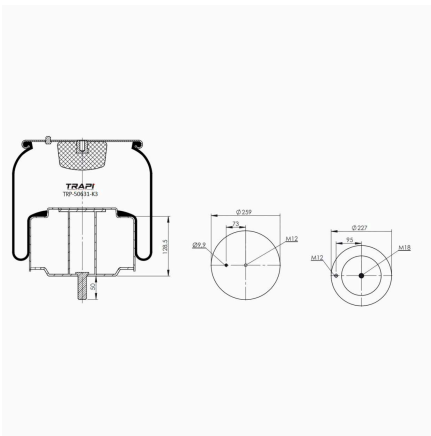

TRP-50631-K3 COMPLETE WITH METAL PISTON

OEM REFERENCES		CROSS REFERENCES	
SOLARIS	1001 101 045	Phoenix	1 DF 25 A-22
SOLARIS	0000 194 640	Phoenix	1DF 25 A-12