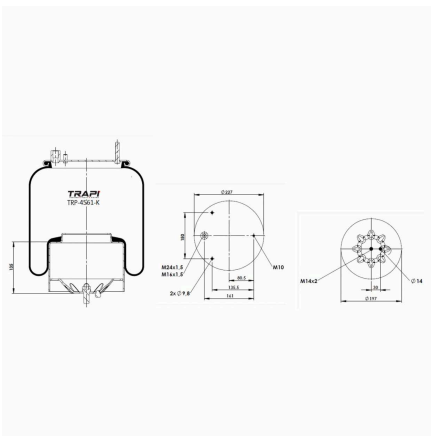

TRP-4561-K COMPLETE WITH METAL PISTON

OEM REFERENCES		CROSS REFERENCES	
VOLVO	21224746	Contitech	4561 N P02
VOLVO	22058738