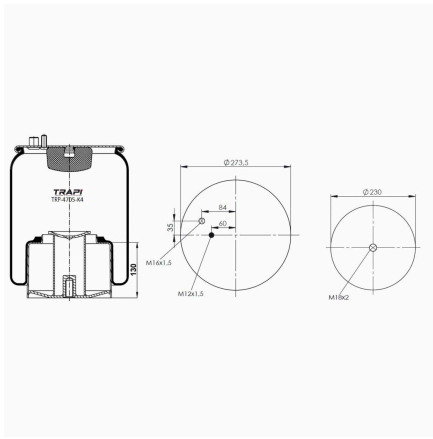

TRP-4705-K4 COMPLETE WITH METAL PISTON

OEM REFERENCES		CROSS REFERENCES	
MAN	81.436.006.040	Contitech	4705 N1 P04