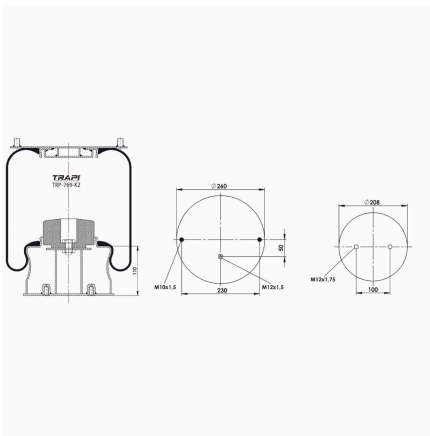

TRP-768-K COMPLETE WITH METAL PISTON

OEM REFERENCES		CROSS REFERENCES	
IRIS BUS	5.000.786.516	Contitech	768 MB
RENAULT	5.000.869.135		

TRP-769-K COMPLETE WITH METAL PISTON

OEM REFERENCES		CROSS REFERENCES	
RENAULT V.I	5000786640	Contitech	769 MB
RENAULT V.I	5000805999		