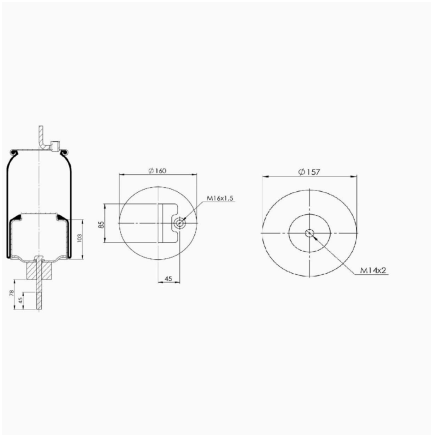

TRP-7194-K COMPLETE WITH METAL PISTON

OEM REFERENCES		CROSS REFERENCES	
IVECO	41272478	Cf Gomma	CF GOMMA ITS 230-25C/207194