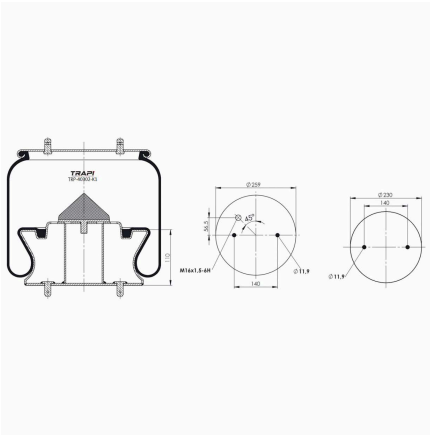

TRP-40302-K1 COMPLETE WITH METAL PISTON

OEM REFERENCES		CROSS REFERENCES	
SCANIA	1726238	Goodyear	1R12-813
		Airtech	331238-K