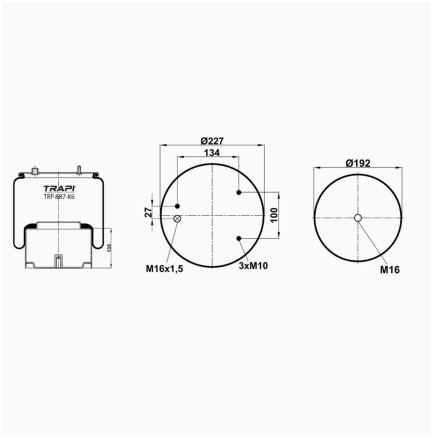

TRP-887-K6 COMPLETE WITH METAL PISTON

OEM REFERENCES		CROSS REFERENCES	
DAF	1697684	Firestone	1T15LNR-3
DAF	0392022	Firestone	W01M588683
		Contitech	887MK1
		Goodyear	1R11-798