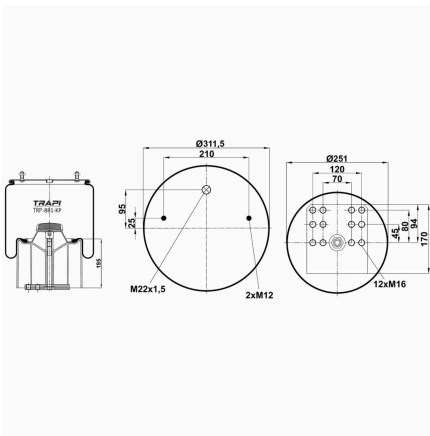

TRP-881-KP COMPLETE WITH PLASTIC PISTON

OEM REFERENCES		CROSS REFERENCES	
BPW	BPW36	Firestone	W01 M58 8667 (Opposite Position)
BPW	05.429.40.14.1	Contitech	881MB**CPL
BPW	05.429.43.51.0