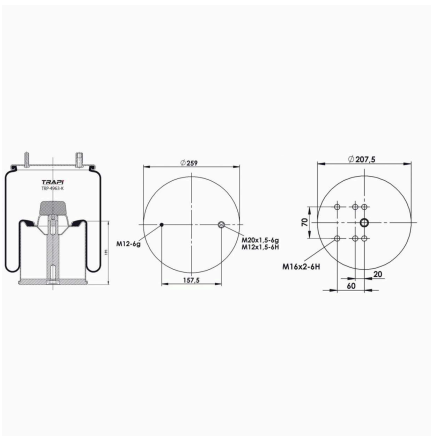

TRP-4963-K COMPLETE WITH METAL PISTON

OEM REFERENCES		CROSS REFERENCES	
BPW	05.429.43.62.0 BPW 30	Contitech	4963 N P01**CA
BPW	05.429.42.54.0 BPW 30