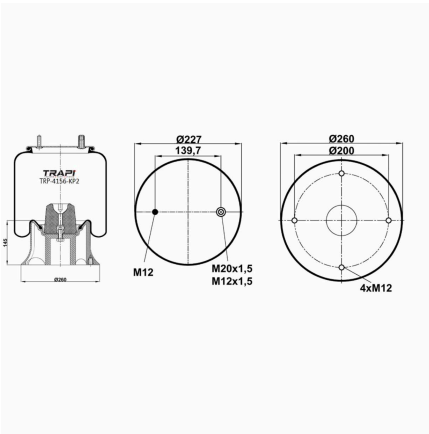

TRP-4156-KP2 COMPLETE WITH PLASTIC PISTON

OEM REFERENCES		CROSS REFERENCES	
NEWAY	M00557002	Firestone	1T15M-6
		Airtech	34156-02 KPP / 131902
		Firestone	W01M589229