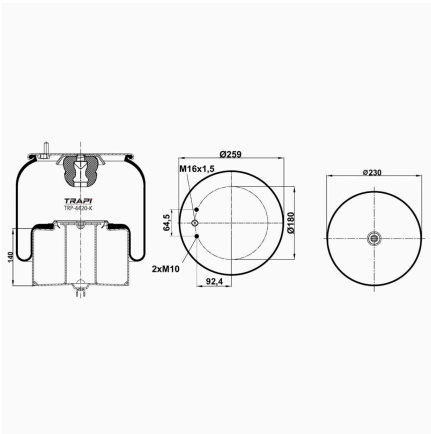

TRP-4420-K COMPLETE WITH METAL PISTON

OEM REFERENCES		CROSS REFERENCES	
VOLVO	20554756	Firestone	W01 M58 9707
VOLVO	1076075	Firestone	1T17BR-8
VOLVO	1076076	Contitech	4420 N P01