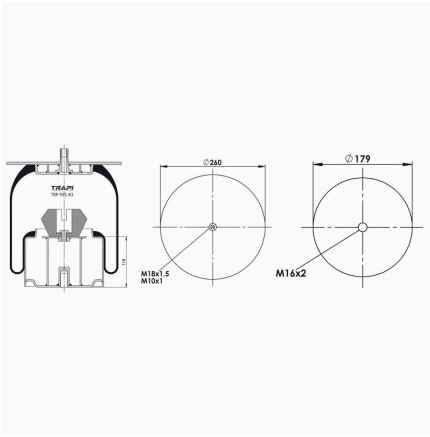

TRP-921-K3 COMPLETE WITH METAL PISTON

OEM REFERENCES		CROSS REFERENCES	
		Vibracoustic	V1 E 17-03