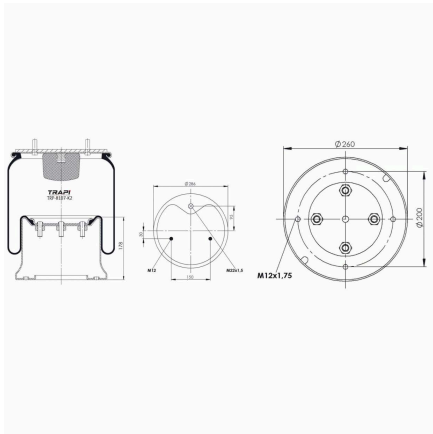

TRP-8107-K2 COMPLETE WITH METAL PISTON

OEM REFERENCES		CROSS REFERENCES	
SCHMITZ	017 685	Phoenix	1D28F-5
WEWELER	USO4031	Goodyear	1R14-784
		Airtech	30285 K