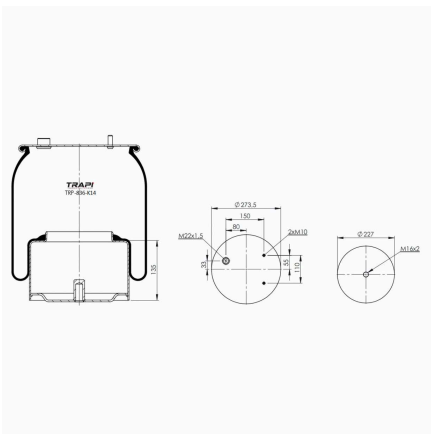

TRP-836-K10 COMPLETE WITH METAL PISTON

OEM REFERENCES		CROSS REFERENCES	
BMC	53RS900061		

TRP-836-K11 COMPLETE WITH METAL PISTON

OEM REFERENCES		CROSS REFERENCES	

TRP-836-K12 COMPLETE WITH METAL PISTON

OEM REFERENCES		CROSS REFERENCES	
DAF	83656 /1 697 687	Firestone	W01 M58 8703
		Contitech	836 M2 K8