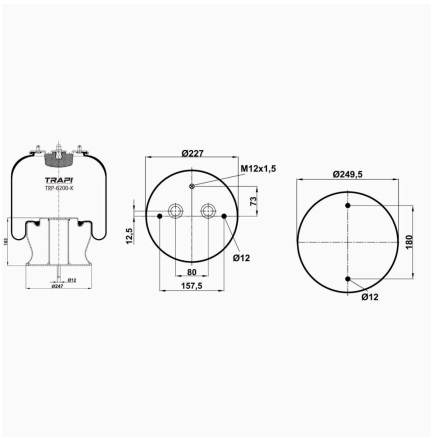

TRP-6200-K COMPLETE WITH METAL PISTON

OEM REFERENCES		CROSS REFERENCES	
SCANIA	1362147	Airtech	36200 K / 133182
SCANIA	1370744	Goodyear	1R13-745
SCANIA	1386200