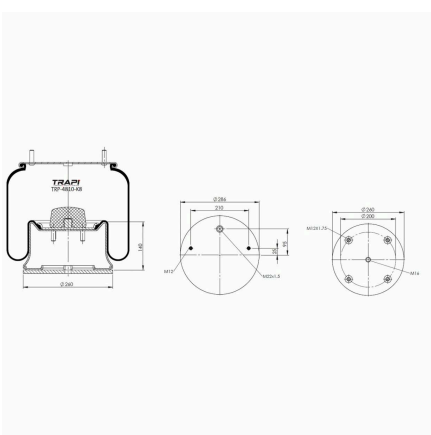

TRP-4810-K8 COMPLETE WITH METAL PISTON

OEM REFERENCES		CROSS REFERENCES	
SAF HOLLAND	3.228.1027.00 2918 V P04 Intra	Airtech	34810-08 C
SAF HOLLAND	2918V P04 Intra	Cf Gomma	1T19E-1
		Contitech	4810 N P08