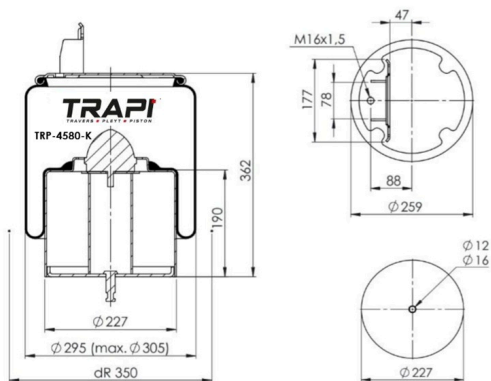

TRP-4580-K COMPLETE WITH METAL PISTON

OEM REFERENCES		CROSS REFERENCES	
VOLVO	22047983	CONTITECH	4580 N P01
VOLVO	21451172	FEBI	183757
VOLVO	23 943 601