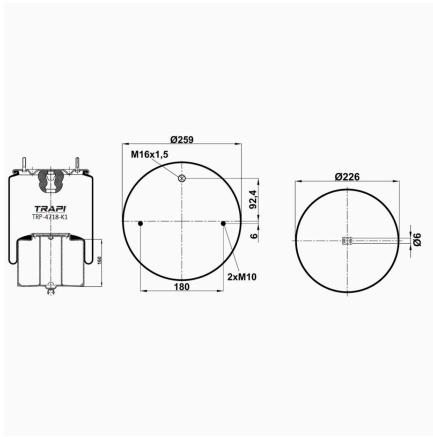

TRP-4718-K1 COMPLETE WITH METAL PISTON

OEM REFERENCES		CROSS REFERENCES	
VOLVO	1629718	Contitech	4718NP01
VOLVO	20 542 136		
VOLVO	1075363		
VOLVO	20554759