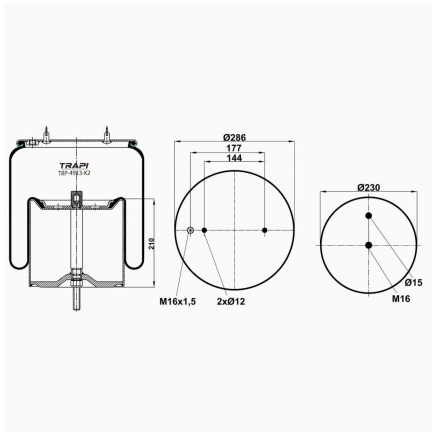

TRP-4913-K2 COMPLETE WITH METAL PISTON

OEM REFERENCES		CROSS REFERENCES	
SCANIA	1379392	Firestone	W01 M58 8098
SCANIA	1731113	Firestone	1T19F-14 W01 095 0366
SCANIA	1440294	Dunlop	D14B42
		Contitech	4913 N P02
		Cf Gomma	1T19E-93 206201
		Goodyear	1R14-753
		Phoenix	1D 28 H-16
		Taurus	KR 625-16