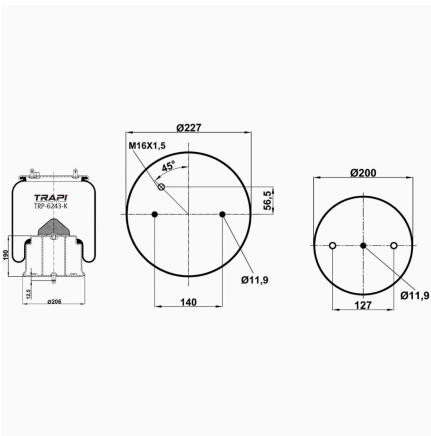

TRP-6243-K COMPLETE WITH METAL PISTON

OEM REFERENCES		CROSS REFERENCES	
SCANIA	2024291	Goodyear	1R11-869
SCANIA	2024288	Contitech	6715 N P02
SCANIA	1726243	Goodyear	1R11-838
		Airtech	331243K