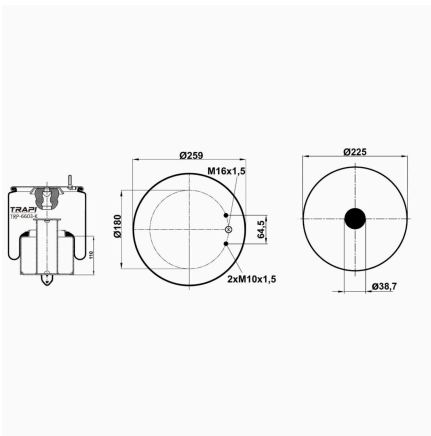

TRP-6603-K COMPLETE WITH METAL PISTON

OEM REFERENCES		CROSS REFERENCES	
VOLVO	3195240	Contitech	6603NP01
VOLVO	20573312