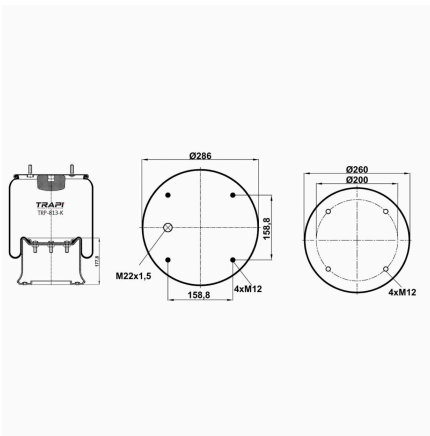

TRP-813-K COMPLETE WITH METAL PISTON

OEM REFERENCES		CROSS REFERENCES	
WEWELER	US87408	Goodyear	1R14-061
TROUILLET	ST225-675	Firestone	1T19L-11
TRAILOR	65022347Y	Firestone	W01M586364
TITAN	91687700000	Firestone	W01-M58-6339
SAF	8403/102	Firestone	W01 M58 7345
SAF	2.229.2403.00	Dunlop	PNP311770000
RENAULT V.I	5010130925	Dunlop	D13B19
NEWAY	21215633	Dunlop	D13B02
MAZ	544008	Cf Gomma	1T19E-2 87408