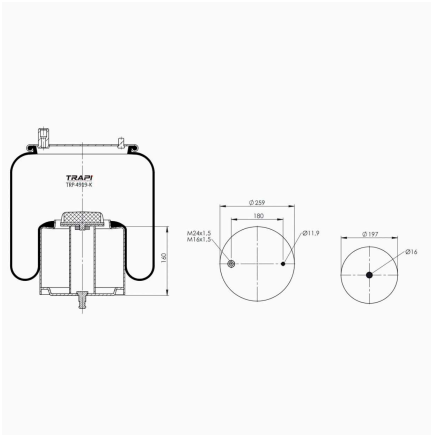

TRP-4919-K COMPLETE WITH METAL PISTON

OEM REFERENCES		CROSS REFERENCES	
RENAULT	5.010.557.622	Contitech	4919 N P01
VOLVO	20 735 220	Airtech	34919 C