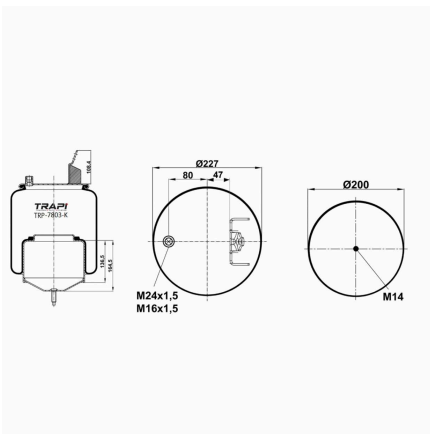

TRP-7803-K COMPLETE WITH METAL PISTON

OEM REFERENCES		CROSS REFERENCES	
VOLVO	20531984	Firestone	W01 M58 8472
VOLVO	20427803	Contitech	6605 N P01
VOLVO	3171692	Airtech	37803 K / 135582
VOLVO	20427800	Goodyear	1R11-805
VOLVO	20456150		
VOLVO	20582206		
VOLVO	21961374		
VOLVO	20375226