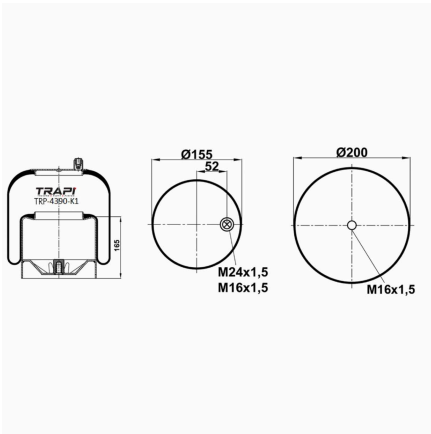

TRP-4390-K1 COMPLETE WITH METAL PISTON

OEM REFERENCES		CROSS REFERENCES	
MERCEDES-BENZ	A9423200121	Contitech	4390 NP01 (Voss230)
		Goodyear	9505