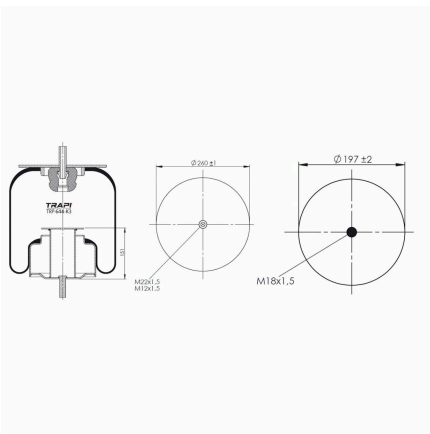

TRP-644-K3 COMPLETE WITH METAL PISTON

OEM REFERENCES		CROSS REFERENCES	
BMC	53RS900083M		
BMC	53RS900083