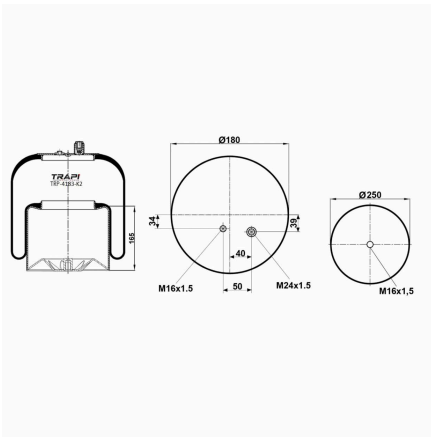

TRP-4159-KP4 COMPLETE WITH PLASTIC PISTON

OEM REFERENCES		CROSS REFERENCES	
NEWAY	M00557007	Firestone	W01M589222
		Firestone	1T15M-9

TRP-4183-K AIR SPRING WITH METAL PISTON

OEM REFERENCES		CROSS REFERENCES	
MERCEDES-BENZ	A9423201321	Contitech	4183 NP03 (Voss230)
		Contitech	4183 NP01 (Voss230)