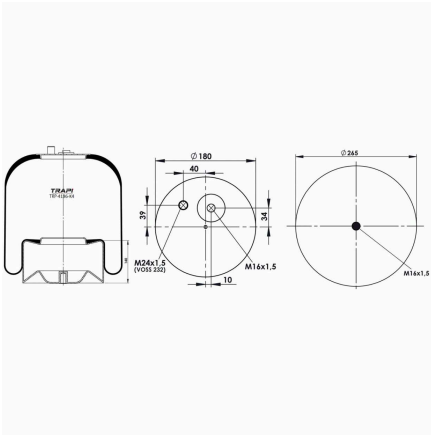

TRP-4186-K4 COMPLETE WITH METAL PISTON

OEM REFERENCES		CROSS REFERENCES	
DAIMLER CHRYSLER	A 942 320 25 21	Airtech	34186-24K (Voss232)
DAIMLER CHRYSLER	A 942 320 71 21	Contitech	4186 NP24 (Voss232)
		Contitech	4186 NP22 (Voss232)