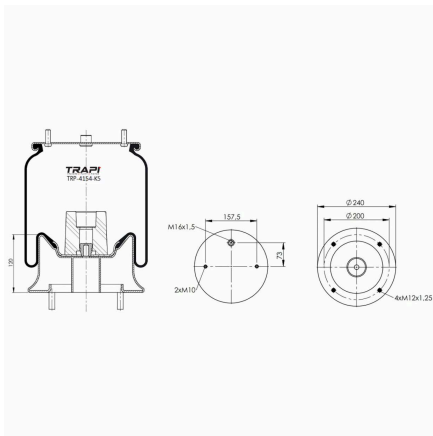

TRP-4154-K5 COMPLETE WITH METAL PISTON

OEM REFERENCES		CROSS REFERENCES	
RENAULT	5.010.488.071	Firestone	W01 M58 8172**CA
RENAULT	5.010.239.252	Contitech	4154 N P05**CA
		Phoenix	1 DK 23 F-1