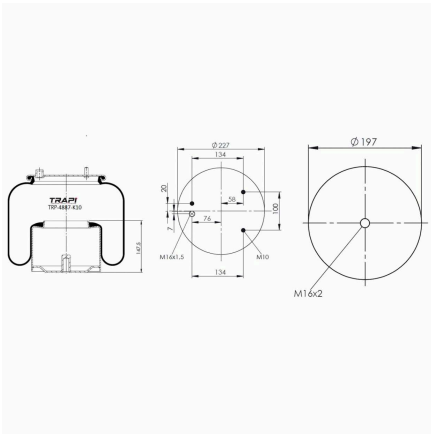

TRP-4887-K10 COMPLETE WITH METAL PISTON

OEM REFERENCES		CROSS REFERENCES	
		Firestone	W01 M58 8681