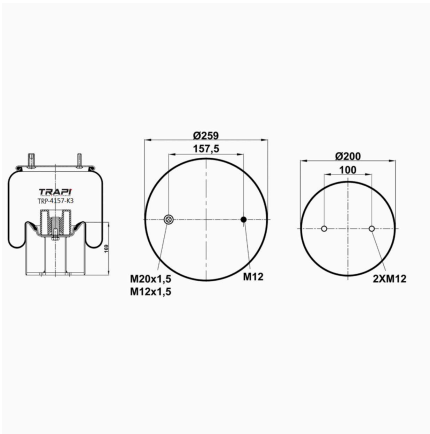

TRP-4157-K3 COMPLETE WITH METAL PISTON

OEM REFERENCES		CROSS REFERENCES	
		Contitech	4157NP03**CA