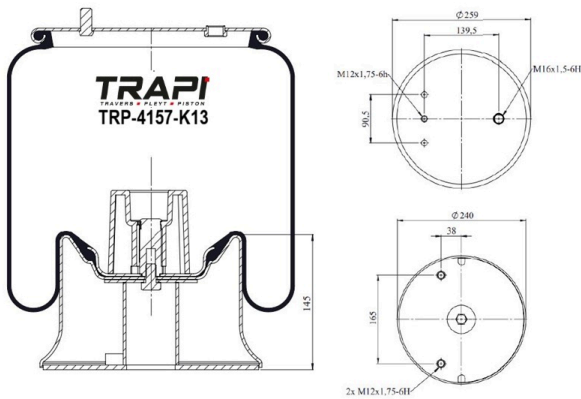

TRP-4157-K COMPLETE WITH METAL PISTON

OEM REFERENCES		CROSS REFERENCES	
MERCEDES	9463281401	Contitech	4157NP04**CA

TRP-4157-K12 COMPLETE WITH METAL PISTON

OEM REFERENCES		CROSS REFERENCES	
		24157 K05	

TRP-4157-K13 COMPLETE WITH METAL PISTON