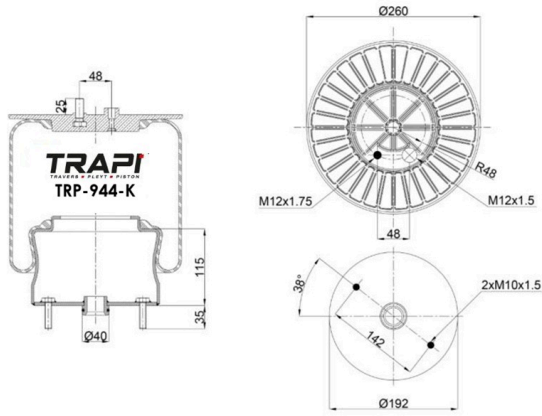

TRP-944-K COMPLETE WITH METAL PISTON

OEM REFERENCES		CROSS REFERENCES	
VOITH	H68.237001		
	RML 93856 C