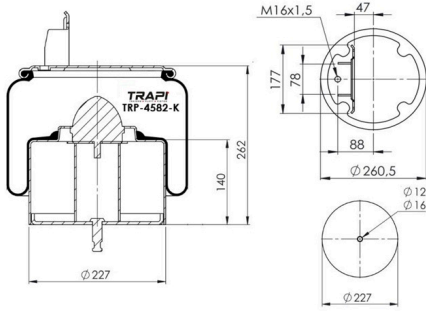

TRP-4582-K COMPLETE WITH METAL PISTON

OEM REFERENCES		CROSS REFERENCES	
VOLVO	22047989	CONTITECH	4582 N P01
RENAULT	21 451 178		
RENAULT	7.421.451.178