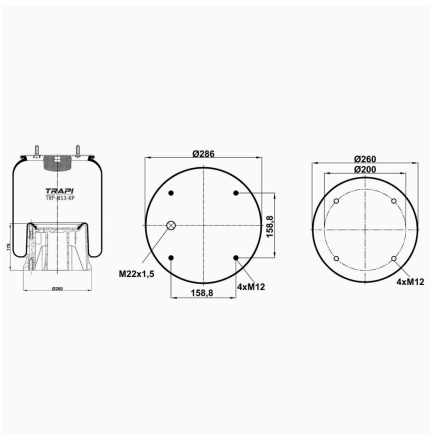

TRP-813-KP COMPLETE WITH PLASTIC PISTON

OEM REFERENCES		CROSS REFERENCES	
WEWELER	US07345	Firestone	W01M586364**CPL
VIBERTI	128147122	Firestone	1T19L-11
TRAILOR	0036158E	Contitech	813MB**CPL
T.E.C	505859/01		
SAF	2.229.2403.00		
S.A.E	8403/102		
PEGASO	175005		
HENDRICKSON	G505859		
GRANNING	15634