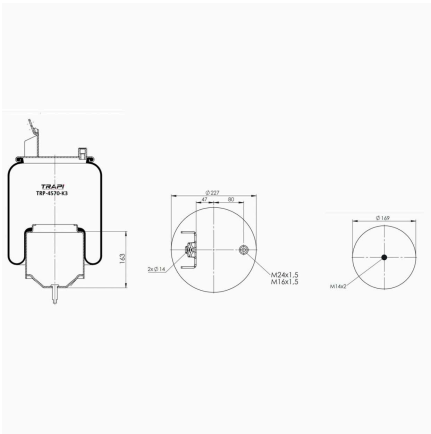

TRP-4570-K3 COMPLETE WITH METAL PISTON

OEM REFERENCES		CROSS REFERENCES	
VOLVO	6135230599-2	Contitech	4570 NP03
VOLVO	21961456