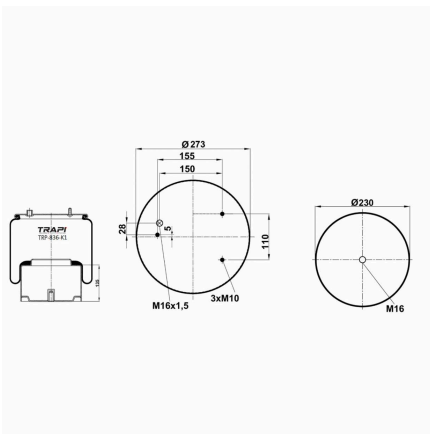

TRP-836-K1 COMPLETE WITH METAL PISTON

OEM REFERENCES		CROSS REFERENCES	
DAF	0388165	Phoenix	1 DF 25-11
		Goodyear	1R12-712
		Firestone	W01 M58 8722
		Dunlop	D13B32
		Contitech	IT17AR-4.5
		Contitech	836MK1
		Taurus	KR721-06
		Vibracoustic	V1DF25-11