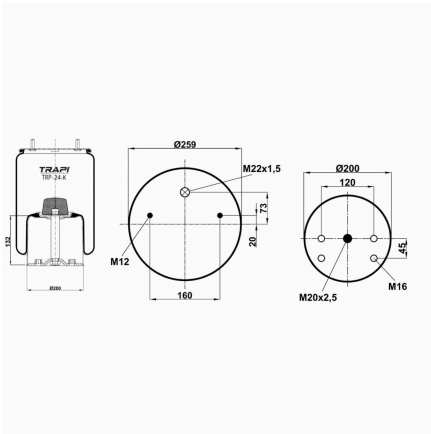

TRP-7194-K COMPLETE WITH METAL PISTON

OEM REFERENCES		CROSS REFERENCES	
IVECO	41272478	Cf Gomma	CF GOMMA ITS 230-25C/207194

TRP-724-K COMPLETE WITH METAL PISTON

OEM REFERENCES		CROSS REFERENCES	
GIGANT	166225	Contitech	724NP02
GIGANT	00166292		