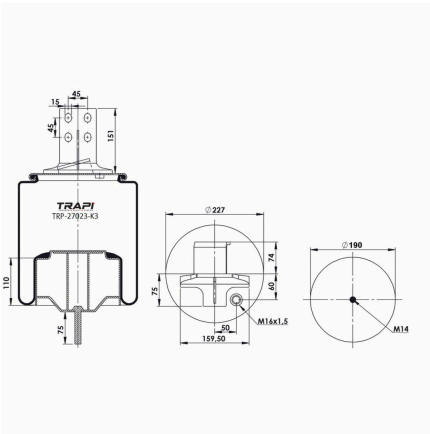

TRP-27023-K3 COMPLETE WITH METAL PISTON

OEM REFERENCES		CROSS REFERENCES	
IVECO STRALIS	41270466	Cf Gomma	206685 ITS 270-23C