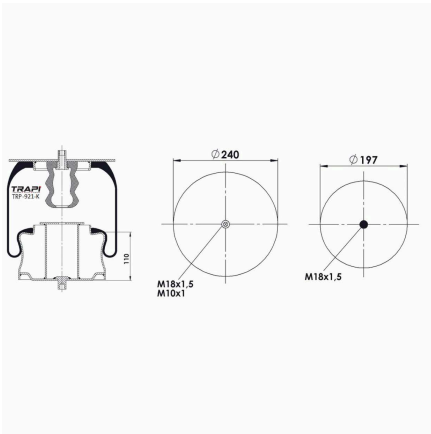

TRP-921-K COMPLETE WITH METAL PISTON

OEM REFERENCES		CROSS REFERENCES	
		Contitech	921 MB