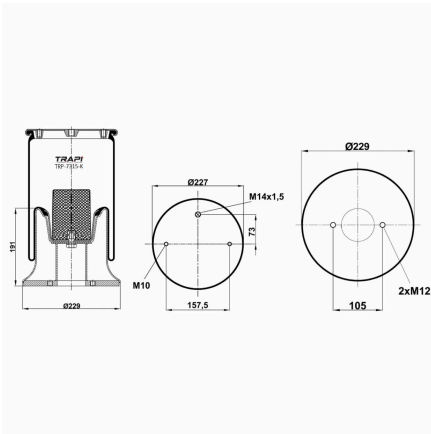

TRP-7315-K COMPLETE WITH METAL PISTON

OEM REFERENCES		CROSS REFERENCES	
SCANIA/SCANIA BUSSAR	1314904**CA	Firestone	W01M587315**CA
		Airtech	37315K**CA133762