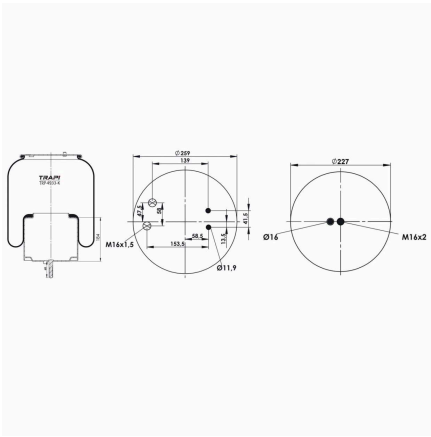

TRP-4933-K COMPLETE WITH METAL PISTON

OEM REFERENCES		CROSS REFERENCES	
SCANIA	1434933	Firestone	W01 M58 8633
	2617887	Firestone	1T17HR-8
		Airtech	34933 K