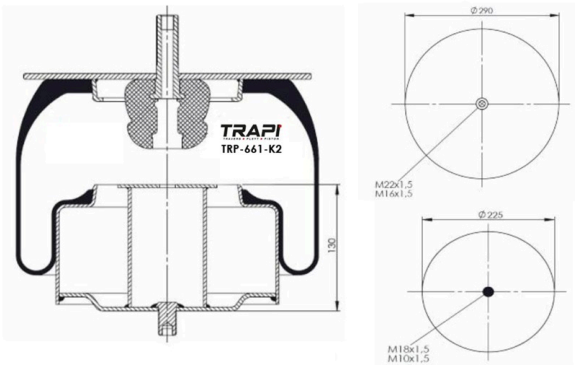

TRP-661-K2 COMPLETE WITH METAL PISTON

OEM REFERENCES		CROSS REFERENCES	
BMC	53RS900155		
BMC	53RS900056