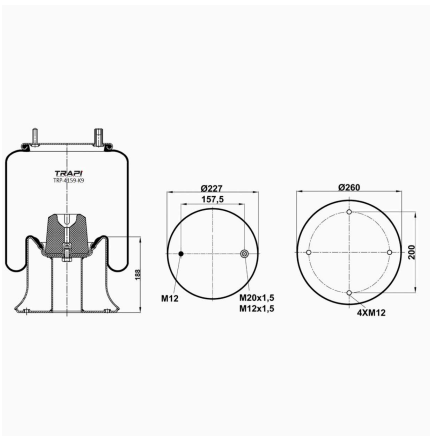

TRP-4159-K9 COMPLETE WITH METAL PISTON

OEM REFERENCES		CROSS REFERENCES	
		Airtech	34159-09K 133162