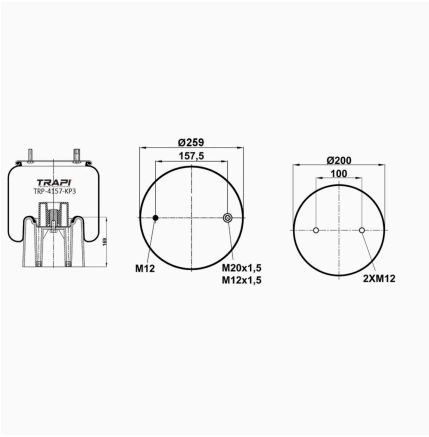

TRP-4157-KP3 COMPLETE WITH PLASTIC PISTON

OEM REFERENCES		CROSS REFERENCES	
		Contitech	4157 N P03
		Airtech	39002-A3-01 KPP