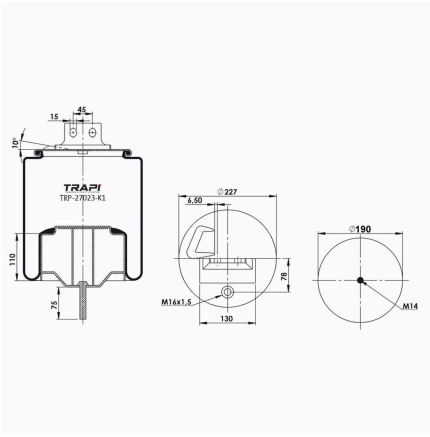

TRP-2626-KP COMPLETE WITH PLASTIC PISTON

OEM REFERENCES		CROSS REFERENCES	
	3.229.0039.00	Airtech	32626 KPP (130532)
	2626V		

TRP-27023-K COMPLETE WITH METAL PISTON

OEM REFERENCES		CROSS REFERENCES	
IVECO STRALIS	41270462	Cf Gomma	206686 ITS 270-23C