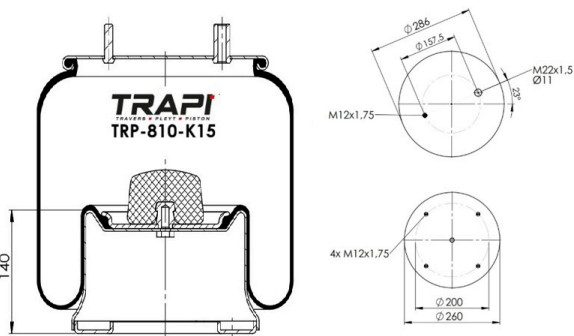

TRP-810-K15 COMPLETE WITH METAL PISTON

OEM REFERENCES		CROSS REFERENCES	
MERITOR	21208327	Firestone	W01 M58 7335
MERITOR	17204516	Goodyear	1R14-831
SAF	KR621-7335	TAURUS	KR621-7335
SAF	1R14-082		
SAF	1R14-831		
SAF	W01 M58 7335		
SAF	810 MB 02