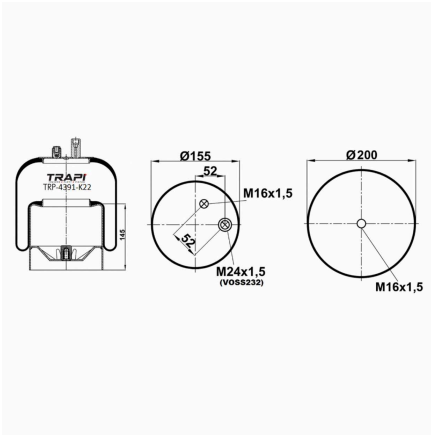

TRP-4391-K22 COMPLETE WITH METAL PISTON

OEM REFERENCES		CROSS REFERENCES	
MERCEDES	A 942 320 54 21	Contitech	4391 N P22