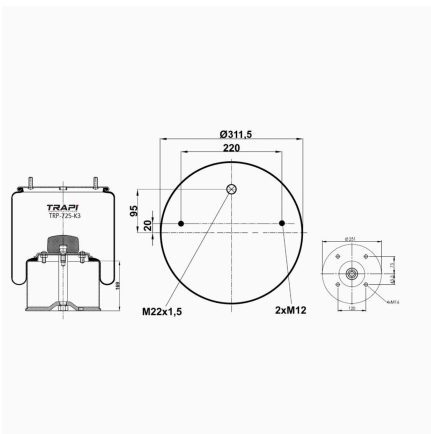

TRP-725-K3 COMPLETE WITH METAL PISTON

OEM REFERENCES		CROSS REFERENCES	
GIGANT	166252	Firestone	1T66D-10.8
		Firestone	W01M588610
		Dunlop	D14B43
		Contitech	725NP03
		Goodyear	1R14-756