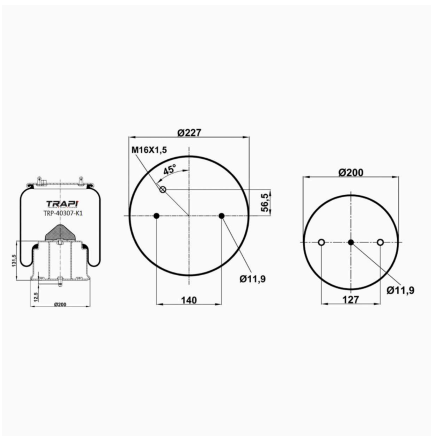

TRP-40307-K1 COMPLETE WITH METAL PISTON

OEM REFERENCES		CROSS REFERENCES	
SCANIA	1726246	Goodyear	566-22-3-550
		Goodyear	1R11-841