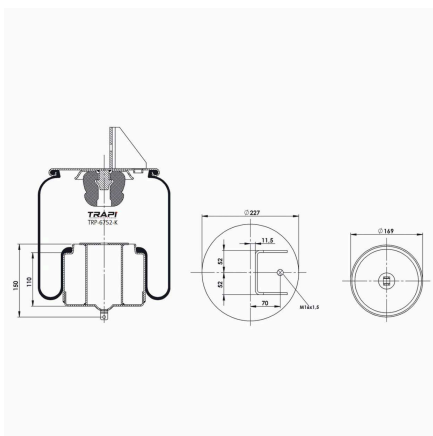

TRP-6752-K COMPLETE WITH METAL PISTON

OEM REFERENCES		CROSS REFERENCES	
VOLVO	20554752	Airtech	36752 K