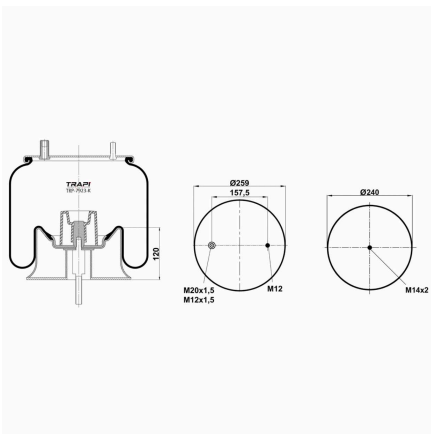

TRP-7923-K COMPLETE WITH METAL PISTON

OEM REFERENCES		CROSS REFERENCES	
BMC	1142-DCX	Vibracoustic	V1DK27b-2
HENDRICKSON	HS507923		
BMC	827-DCX/ZCX/ZCF		
BMC	832-YCX