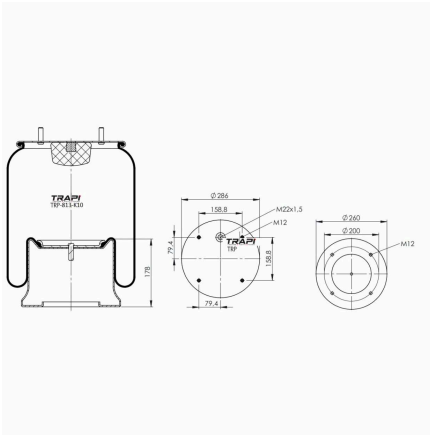

TRP-813-K10 COMPLETE WITH METAL PISTON

OEM REFERENCES		CROSS REFERENCES	
		Airtech	3813-10C / 136422
		Firestone	W0A 095 0320
		Goodyear	8550