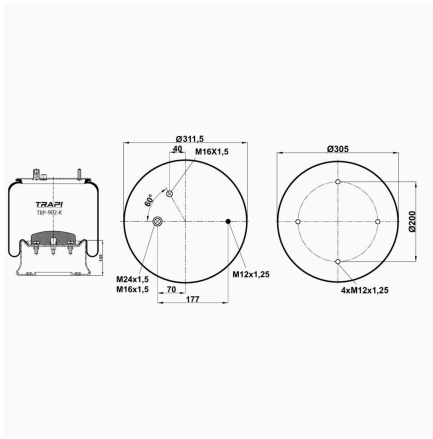

TRP-902-K COMPLETE WITH METAL PISTON

OEM REFERENCES		CROSS REFERENCES	
RENAULT V.I	5010211724	Contitech	902MB