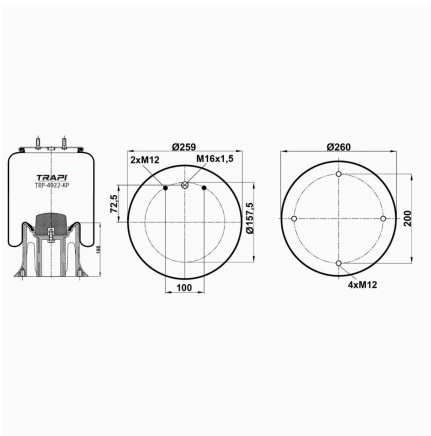

TRP-4922-KP COMPLETE WITH PLASTIC PISTON

OEM REFERENCES		CROSS REFERENCES	
RENAULT V.I	5010600262	Airtech	34922 KPP / 135422
		Contitech	4922MB