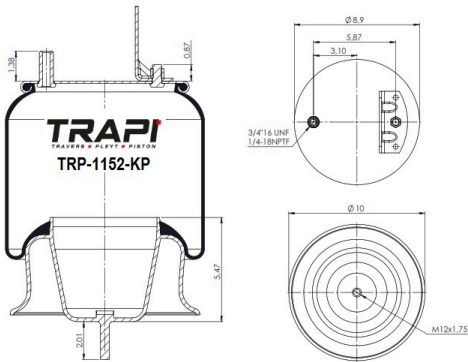

TRP-1152-KP COMPLETE WITH PLASTIC PISTON

OEM REFERENCES		CROSS REFERENCES	
SPECIAL PRODUCT