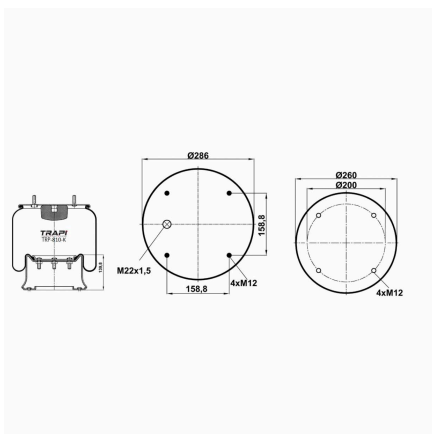

TRP-810-K COMPLETE WITH METAL PISTON

OEM REFERENCES		CROSS REFERENCES	
WEWELER	US87413	Goodyear	1R14-716
T.E.C	506243/01	Goodyear	1R14-059
SAF	2.228.2402.00	Firestone	W01M586345
SAF	2.228.2102.00	Firestone	1T19L-7
RENAULT V.I	5000452939	Dunlop	PNP311780000
HENDRICKSON	Y506201	Dunlop	D13B01
GRANNING	15635	Dunlop	D13B20
WEWELER	US00622	Contitech	810MB
WEWELER	US07337	Cf Gomma	1T19E-187413-1