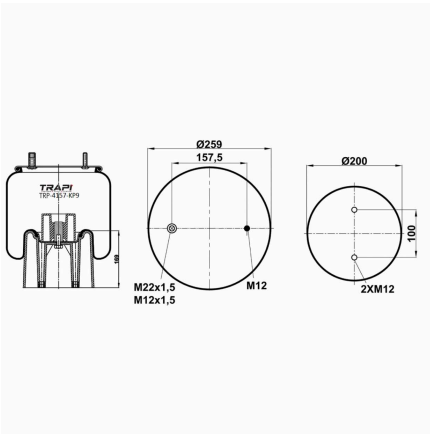

TRP-4157-KP9 COMPLETE WITH PLASTIC PISTON

OEM REFERENCES		CROSS REFERENCES	
R.O.R/MERITOR	2122 2442	Dunlop	D12B17
WEWELER	US 07074F	Contitech	4157 N P09
		Cf Comma	1T300-38 205598
		Taurus	KR915-54