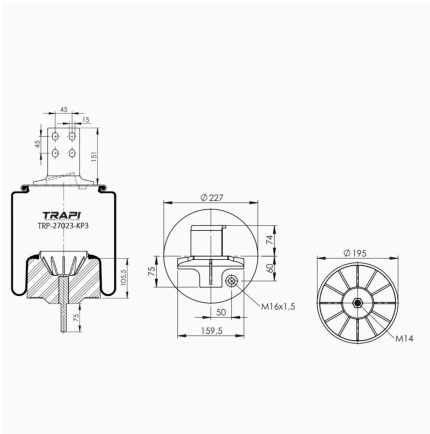

TRP-27023-KP3 COMPLETE WITH PLASTIC PISTON

OEM REFERENCES		CROSS REFERENCES	
IVECO STRALIS	42559768**CPL	Cf Gomma	207171 1TS 270-23C