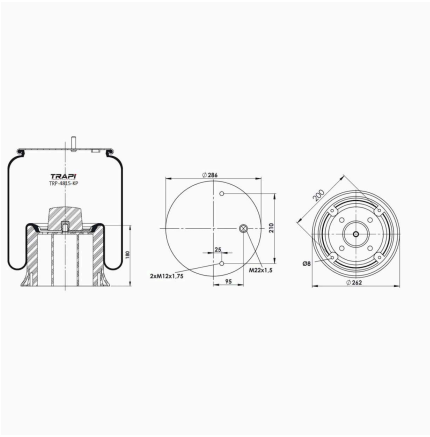

TRP-4815-KP COMPLETE WITH PLASTIC PISTON

OEM REFERENCES		CROSS REFERENCES	
SAF	3.229.0028.00	Airtech	32923 KPP
SAF	2923 VK