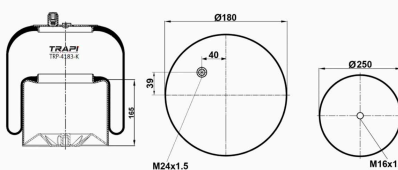

TRP-4183-K AIR SPRING WITH METAL PISTON

OEM REFERENCES		CROSS REFERENCES	
MERCEDES-BENZ	A9423201321	Contitech	4183 NP03 (Voss230)
		Contitech	4183 NP01 (Voss230)