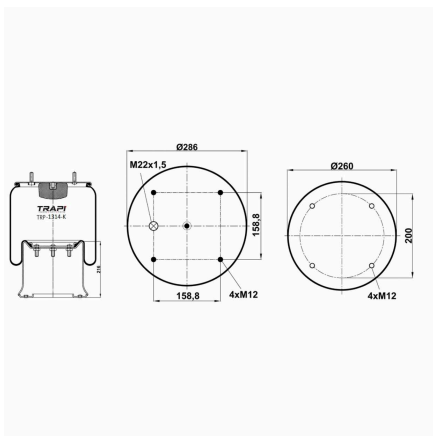

TRP-1314-K COMPLETE WITH METAL PISTON

OEM REFERENCES		CROSS REFERENCES	
FRUEHAUF	M060770	Airtech	391314K 131722
		Dunlop	D13B14