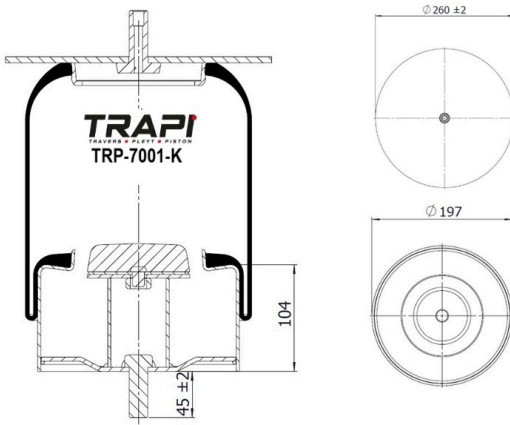

TRP-7001-K COMPLETE WITH METAL PISTON

OEM REFERENCES		CROSS REFERENCES	
ISUZU	387019766001		

TRP-7007-K COMPLETE WITH METAL PISTON

OEM REFERENCES		CROSS REFERENCES