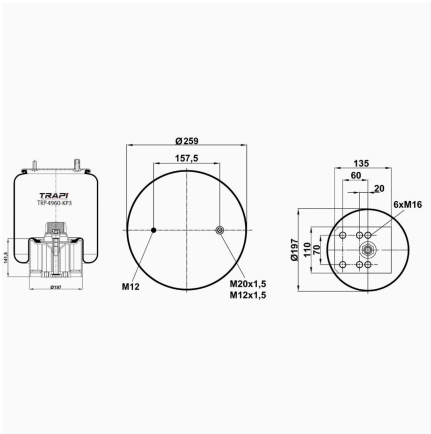

TRP-4960-KP3 COMPLETE WITH PLASTIC PISTON

OEM REFERENCES		CROSS REFERENCES	
BPW	30K	Vibracoustic	V1 DK 21 K-3
BPW	05.429.43.23.0	Phoenix	1 DK 21 K-3
		Goodyear	1R11-823