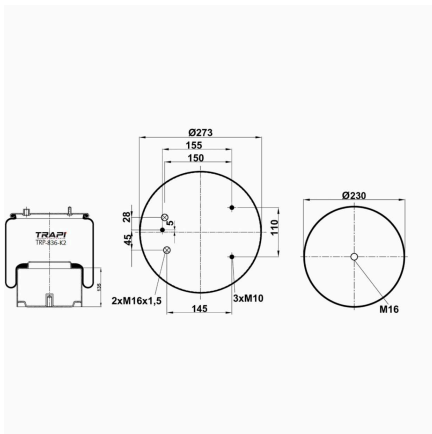

TRP-836-K2 COMPLETE WITH METAL PISTON

OEM REFERENCES		CROSS REFERENCES	
DAF	0388167	Goodyear	1R12-711
		Firestone	W01M588721
		Firestone	1T17AR-4.5
		Dunlop	D13B31
		Contitech	836M2K1
		Phoenix	1DF25-13
		Taurus	KR721-03