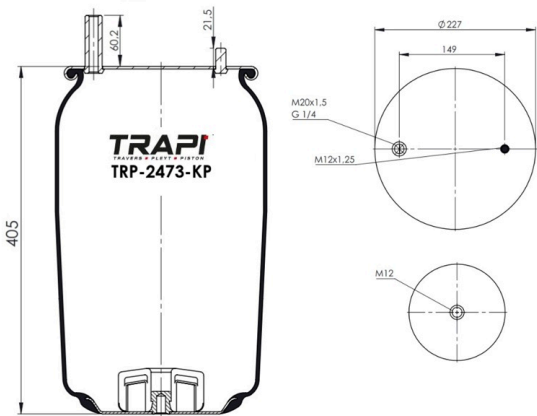

TRP-2473-K COMPLETE WITH PLASTIC PISTON

OEM REFERENCES		CROSS REFERENCES	
MITSUBISHI	MK 316885	GOODYEAR FLEX	566-24-3-038
		GOODYEAR	1R12-473