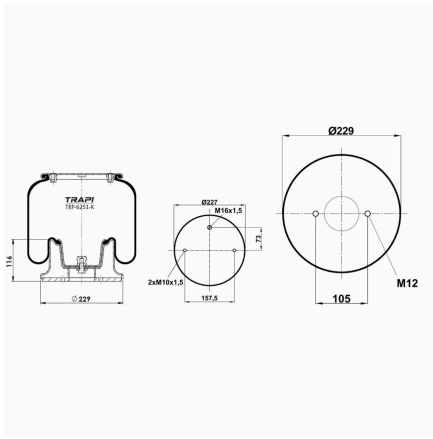

TRP-6251-K COMPLETE WITH METAL PISTON

OEM REFERENCES		CROSS REFERENCES	
SCANIA/SCANIA BUSSAR	1314903	Firestone	W01M586251
SCANIA/SCANIA BUSSAR	1402423	Airtech	36251K 134762
GRANNING	15619	Firestone	1T15AA-3
SCANIA	1865759