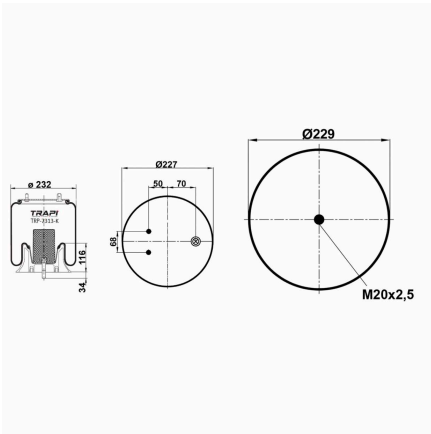

TRP-7313-K COMPLETE WITH METAL PISTON

OEM REFERENCES		CROSS REFERENCES	
NEWAY	MO557019	Firestone	W01 M58 7313
IVECO	99458557	Firestone	1T15AA-6
NEWAY	MO557031		
NEWAY	MO557030		
NEWAY	MO557020		
IVECO	120E		
IVECO	99458555