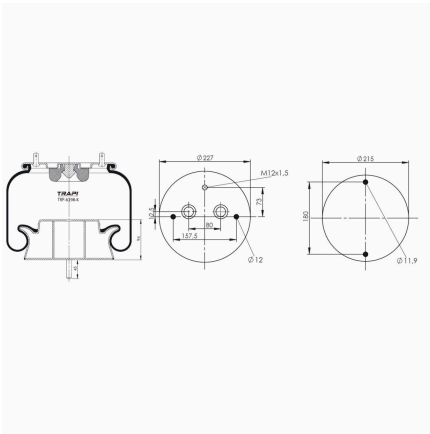

TRP-6198-K COMPLETE WITH METAL PISTON

OEM REFERENCES		CROSS REFERENCES	
SCANIA	1362143	Airtech	36198 K
SCANIA	1386198	Goodyear	1R13-747