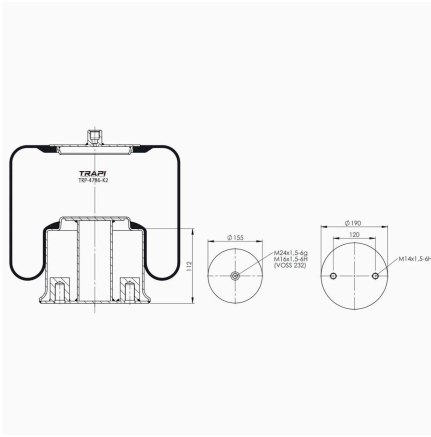

TRP-4786-K2 COMPLETE WITH METAL PISTON

OEM REFERENCES		CROSS REFERENCES	
MERCEDES-BENZ	A 444 320 02 17	Contitech	4786 N P02