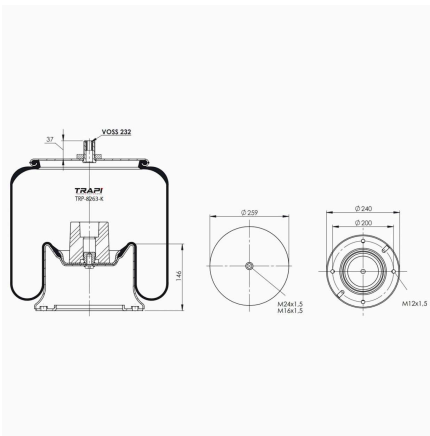

TRP-8263-K COMPLETE WITH METAL PISTON

OEM REFERENCES		CROSS REFERENCES	
HENDRICKSON	HS508263	Goodyear	1R11-847 566-22-3-525
MERCEDES-BENZ	A9423205921	Vibracoustic	V 1 DK 22 G-1