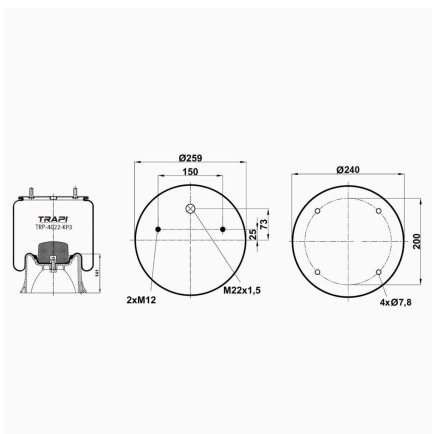

TRP-4022-KP3 COMPLETE WITH PLASTIC PISTON

OEM REFERENCES		CROSS REFERENCES	
SAF	3.229.2129.00	Firestone	1T17BS-6
SAF	3.229.0029.00	Firestone	W01 M58 6367
SAF	3.229.2429.00	Contitech	4022 N P03
SAF	3.229.2229.00	Dunlop	D12B14
		Cf Gomma	1T300-37 / 204677
		Goodyear	1R11-751
		Phoenix	1 DK 22 E-9
		Vibracoustic	VIDK22E-9