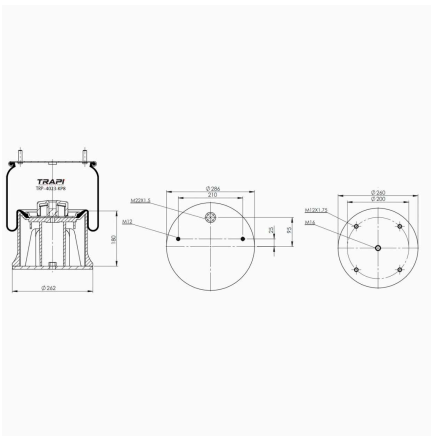

TRP-4023-KP8 COMPLETE WITH PLASTIC PISTON

OEM REFERENCES		CROSS REFERENCES	
SAF HOLLAND	3.228.1031.00 2923 V P03 Intra	Airtech	34023-08 C**CPL
		Cf Gomma	1T19E-2**CPL
		Contitech	4023 N P08**CPL