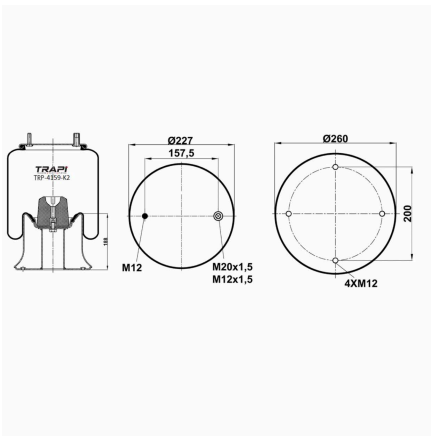

TRP-4159-K2 COMPLETE WITH METAL PISTON

OEM REFERENCES		CROSS REFERENCES	
SAMRO	2500425	Phoenix	1 DK 23 L-27
		Dunlop	D12B02
		Dunlop	PNP311370000
		Contitech	4159NP03
		Cf Gomma	1T323-40 / 204124
		Taurus	KR509-25
		Vibracoustic	V1 DK 23 L-40