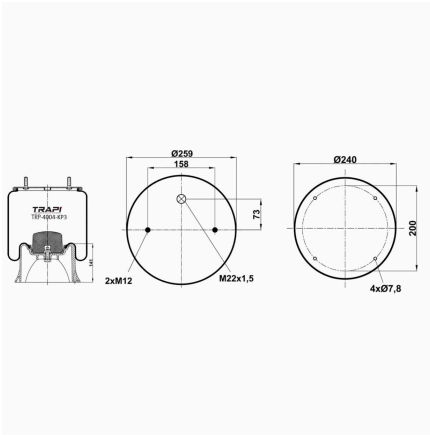

TRP-4004-KP3 COMPLETE WITH PLASTIC PISTON

OEM REFERENCES		CROSS REFERENCES	
SAF	3.229.0007.00	Firestone	W01M586366
SAF	3.229.0007.01	Firestone	1T17BS-6
SAF	3.229.0007.02	Dunlop	D12B13
SAF	2.229.0007.00	Contitech	4004NP03
SAF	2.229.0007.01	Cf Gomma	1T300-37 203715
		Goodyear	1R11-713
		Phoenix	1DK22E-8