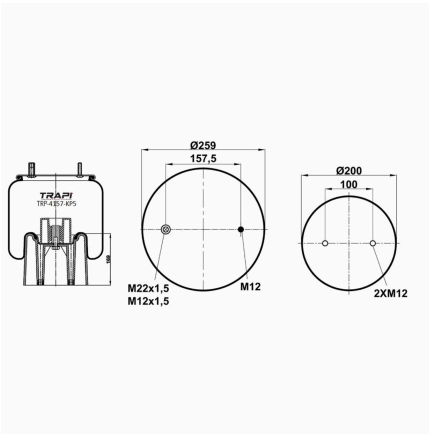

TRP-4157-KP5 COMPLETE WITH PLASTIC PISTON

OEM REFERENCES		CROSS REFERENCES	
WEWELER	US 07074P	Contitech	4157NP05
WABCO	951 811 106 0	Cf Gomma	1T300-38 205598
WEWELER	US 07074C	Airtech	39002 A3 CPP / 133282
		Firestone	W01-M58-8840
		Taurus	KR915-54