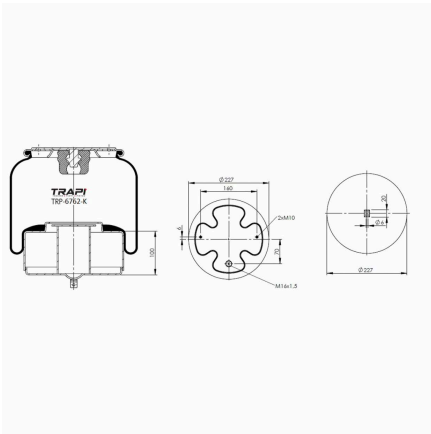

TRP-6762-K COMPLETE WITH METAL PISTON

OEM REFERENCES		CROSS REFERENCES	
VOLVO	20452144	Contitech	54762M
VOLVO	20554762	Airtech	36762 K / 135972
VOLVO	20479802	Contitech	6613 N P01