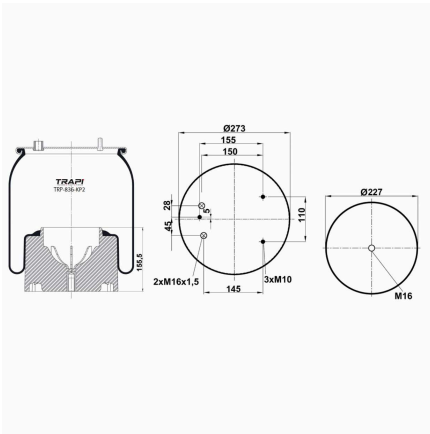

TRP-836-KP2 COMPLETE WITH PLASTIC PISTON

OEM REFERENCES		CROSS REFERENCES	
		Contitech	836M2K1**CPL