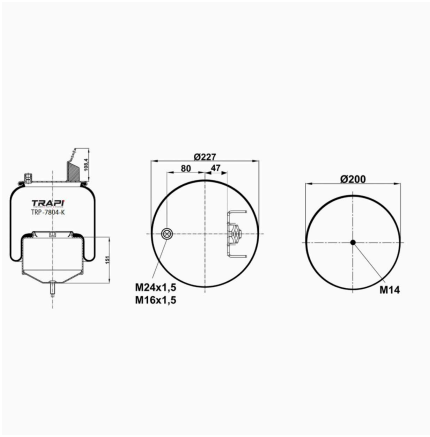

TRP-7804-K COMPLETE WITH METAL PISTON

OEM REFERENCES		CROSS REFERENCES	
VOLVO	20582209	Goodyear	1R11-848
VOLVO	20427804	Firestone	W01 M58 8477
VOLVO	3171694	Contitech	6606 N P01
VOLVO	20456154	Airtech	37804 K / 134462
VOLVO	20531986	Phoenix	1 DF 20 E-1
VOLVO	21961443		
VOLVO	20427801