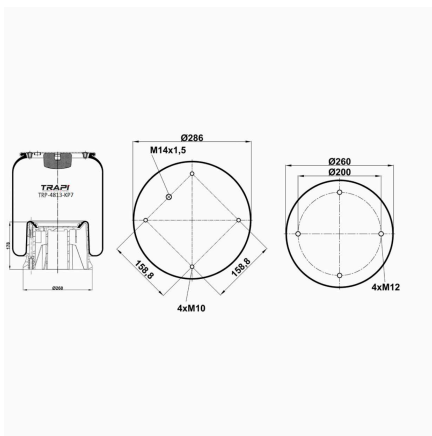

TRP-4813-KP7 COMPLETE WITH PLASTIC PISTON

OEM REFERENCES		CROSS REFERENCES	
SCANIA	255293	Phoenix	1D28B-9**CPL
SCANIA	255295	Goodyear	1R14-727**CPL
SAF	3.229.0005.00	Firestone	W01M587358**CPL
SCANIA	1865755	Dunlop	D13B10**CPL
SCANIA	325748	Contitech	4813NP07**CPL
		Cf Gomma	1T19E-2BR 97764**CPL