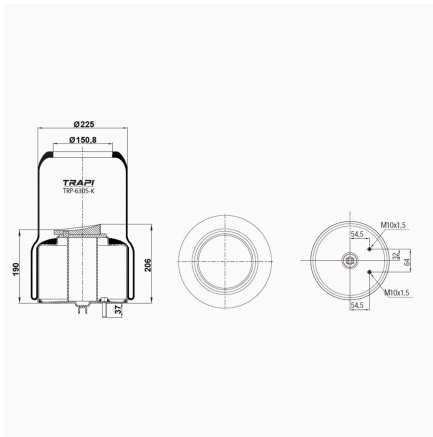

TRP-6305-K COMPLETE WITH METAL PISTON

OEM REFERENCES		CROSS REFERENCES	
VOLVO	20 573 305	Airtech	36305 T / 132542
		Contitech	6610 N P01