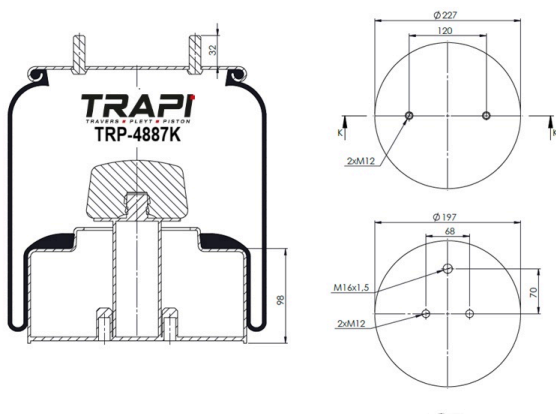

TRP-4887-K COMPLETE WITH METAL PISTON

OEM REFERENCES		CROSS REFERENCES	
BMC	31100130410