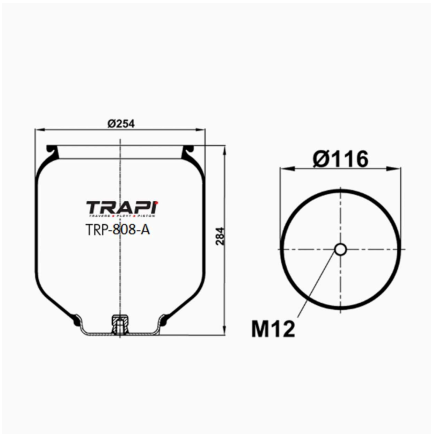

TRP-808-A COMPLETE WITH METAL PISTON

OEM REFERENCES		CROSS REFERENCES	
MAN	81.43601.0044	Contitech	808NT