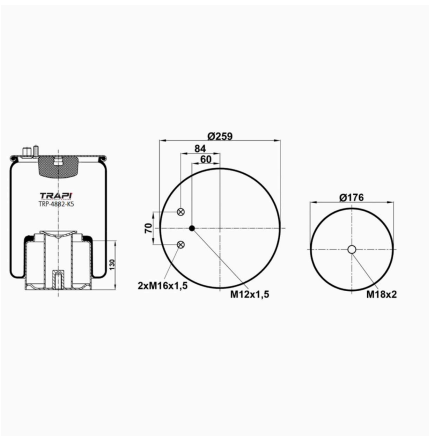

TRP-4882-K5 COMPLETE WITH METAL PISTON

OEM REFERENCES		CROSS REFERENCES	
MAN	81.43600.6036	Firestone	W01 M58 9880
		Contitech	4882N1P05