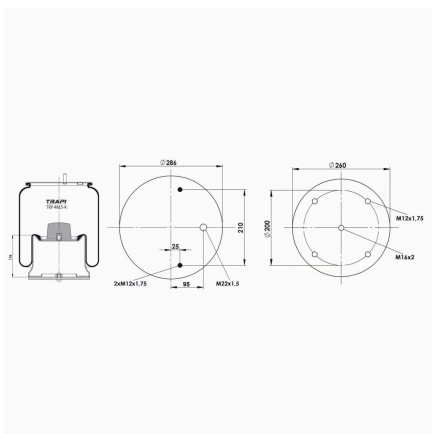

TRP-4815-K COMPLETE WITH METAL PISTON

OEM REFERENCES		CROSS REFERENCES	
SAF	2923VK 3.229.0028.00 Intra	Goodyear	1R14-815
SAF	2924V 3.229.0041.00