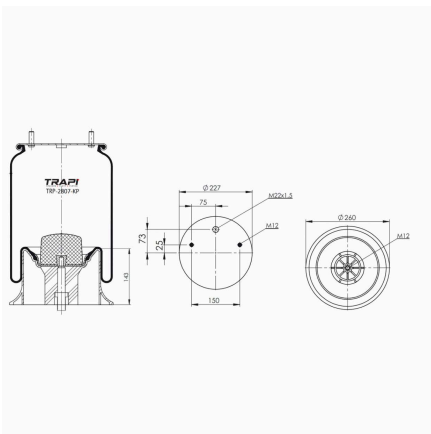

TRP-2807-KP COMPLETE WITH PLASTIC PISTON

OEM REFERENCES		CROSS REFERENCES	
HENDRICKSON	QE100001	Goodyear	1R12-807