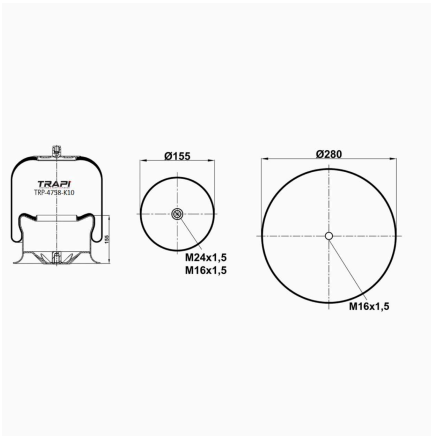

TRP-4758-K10 COMPLETE WITH METAL PISTON

OEM REFERENCES		CROSS REFERENCES	
MERCEDES-BENZ	A9423204821	Contitech	4758 N P21 (Voss232)