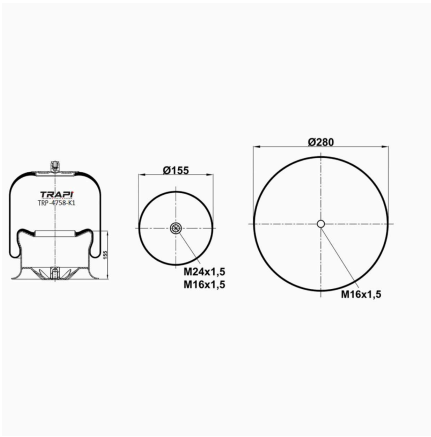

TRP-4758-K1 COMPLETE WITH METAL PISTON

OEM REFERENCES		CROSS REFERENCES	
MERCEDES-BENZ	A9453200017	Contitech	4758 N P01 (Voss230)