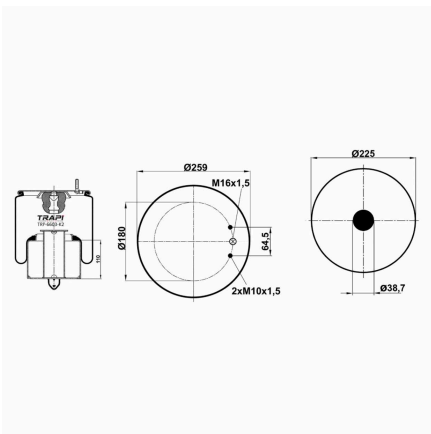

TRP-6603-K2 COMPLETE WITH METAL PISTON

OEM REFERENCES		CROSS REFERENCES	
VOLVO	20 573 311	Airtech	36311 K
		Contitech	6603 N P02
		Vibracoustic	V1DF16E-1