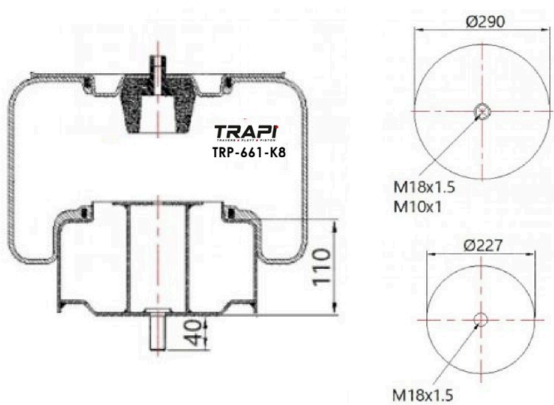

TRP-661-K8 COMPLETE WITH METAL PISTON

OEM REFERENCES		CROSS REFERENCES	
	16N0005804BA