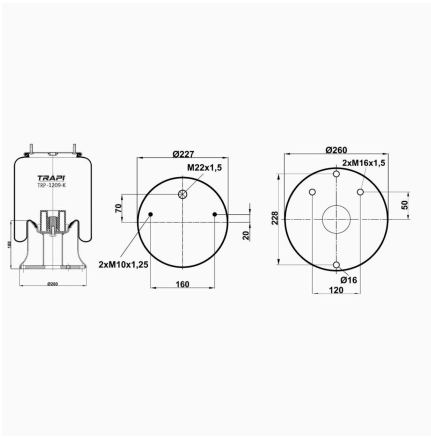

TRP-1209-K COMPLETE WITH METAL PISTON

OEM REFERENCES		CROSS REFERENCES	
ROLFO	112322	Firestone	W01M586289
ZORZI	1006551	Firestone	1T15M-9
CARDI	58050900	Dunlop	D12B07
OMAR	11808	Dunlop	D12B09
		Cf Gomma	1T323-40 96871
		Airtech	391209K 131662
		Goodyear	1R12-703
		Phoenix	1D23E-3