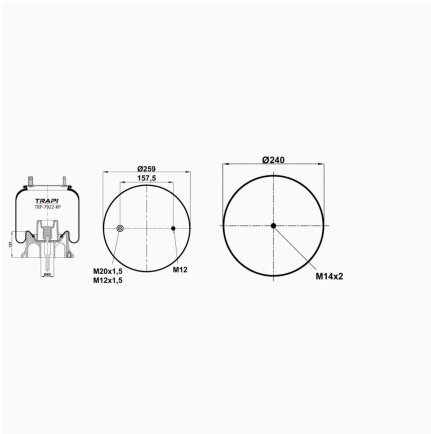

TRP-7922-KP COMPLETE WITH PLASTIC PISTON

OEM REFERENCES		CROSS REFERENCES	
		Vibracoustic	V1DK27b-1**CPL