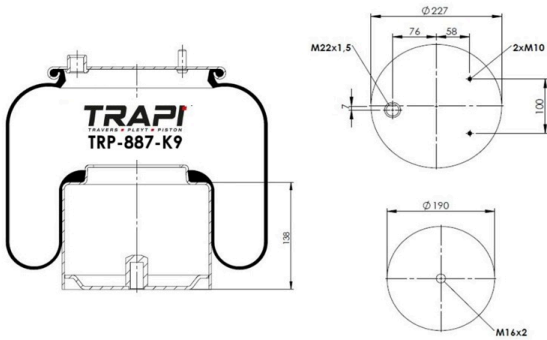

TRP-887-K9 COMPLETE WITH METAL PISTON

OEM REFERENCES		CROSS REFERENCES	
DAF	1 794 425	Firestone	W01-M58-8552
		ContiTech	887 N P09