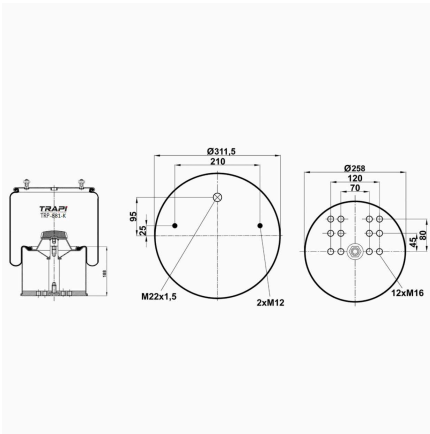

TRP-876-K COMPLETE WITH METAL PISTON

OEM REFERENCES		CROSS REFERENCES	
RENAULT V.I	5.000.640.399	Airtech	3876 K
RENAULT V.I	5.010.073.847		
RENAULT V.I	5.000.738.516		

TRP-881-K COMPLETE WITH METAL PISTON