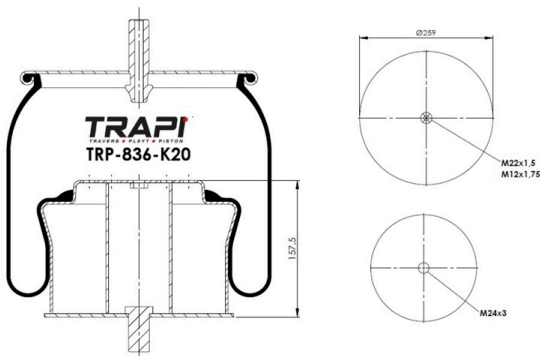

TRP-836-K20 COMPLETE WITH METAL PISTON

OEM REFERENCES		CROSS REFERENCES	
BMC	5RS900004