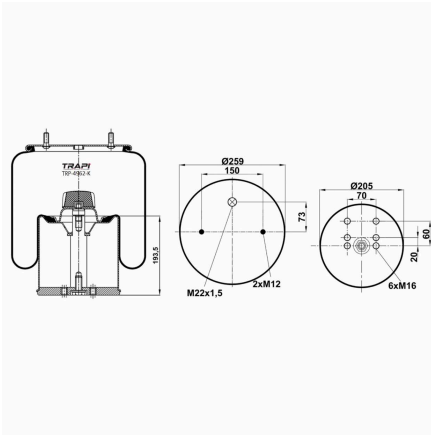

TRP-4962-K COMPLETE WITH METAL PISTON

OEM REFERENCES		CROSS REFERENCES	
BPW	05.429.42.03.0	Contitech	4962NP02**CA