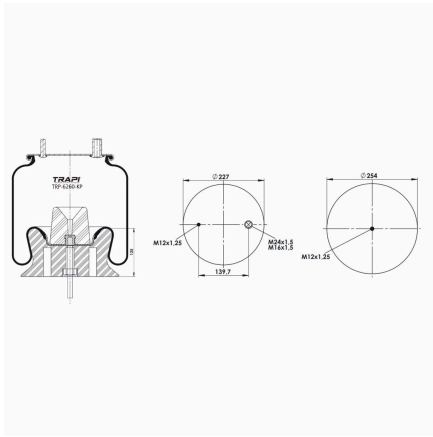

TRP-6260-KP COMPLETE WITH PLASTIC PISTON

OEM REFERENCES		CROSS REFERENCES	
HENDRICKSON	59053-2F	Airtech	36260 KPP
		Firestone	W01-M58-6260