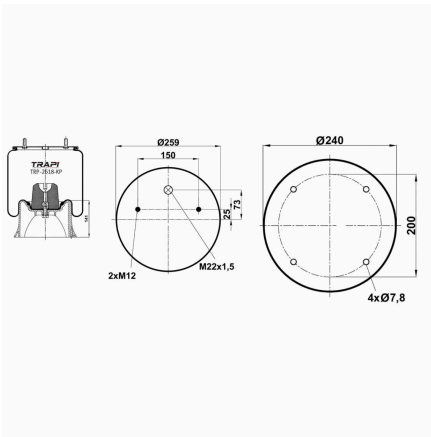

TRP-2618-K COMPLETE WITH PLASTIC PISTON

OEM REFERENCES		CROSS REFERENCES	
		Airtech	32618 KPP / 132942