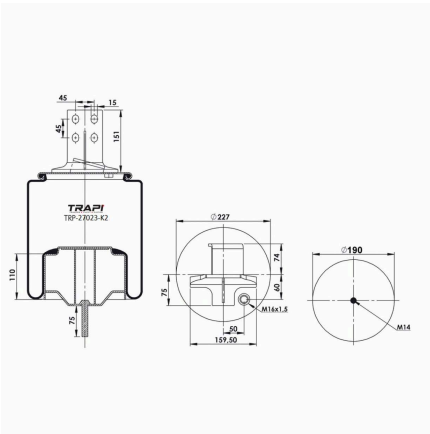

TRP-27023-K2 COMPLETE WITH METAL PISTON

OEM REFERENCES		CROSS REFERENCES	
IVECO STRALIS	41270465	Cf Gomma	206684 ITS 270-23C