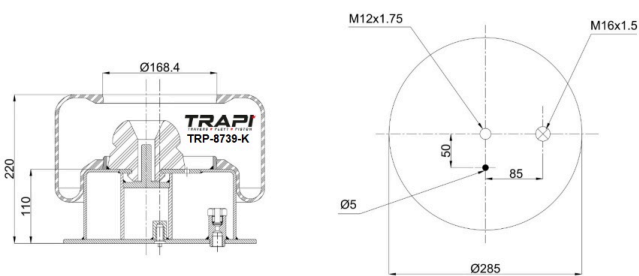

TRP-8739-K COMPLETE WITH METAL PISTON

OEM REFERENCES		CROSS REFERENCES	
VOİTH	H68.219201		
ISUZU	387020205001