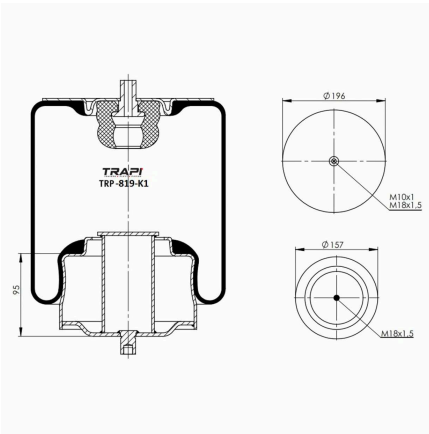

TRP-4884-K9 COMPLETE WITH METAL PISTON

OEM REFERENCES		CROSS REFERENCES	
SAF	4884 N1 P09		
MAN	81.43600.6002