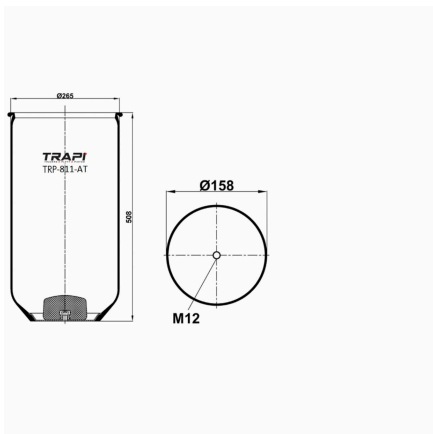

TRP-811-AT COMPLETE WITH METAL PISTON

OEM REFERENCES		CROSS REFERENCES	
		Firestone	W01M580747
		Firestone	1T19L-10
		Contitech	811NTB