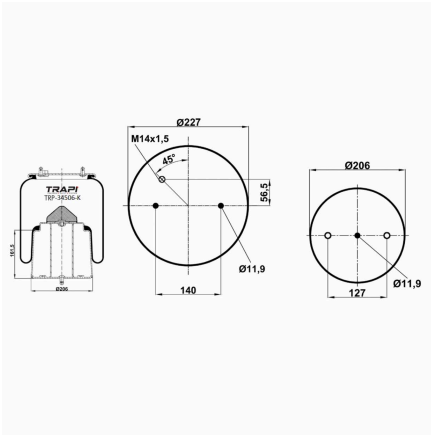

TRP-34506-K COMPLETE WITH METAL PISTON

OEM REFERENCES		CROSS REFERENCES	
SCANIA	488264	Airtech	334506 K / 134602
SCANIA	1434506		
SCANIA	473868