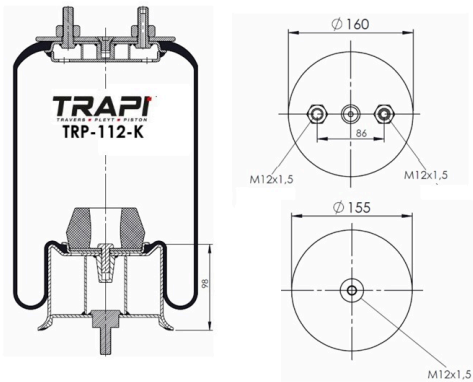

TRP-112-K COMPLETE WITH METAL PISTON

OEM REFERENCES		CROSS REFERENCES	
ISUZU	388885067051	Vibracoustic	V1G12