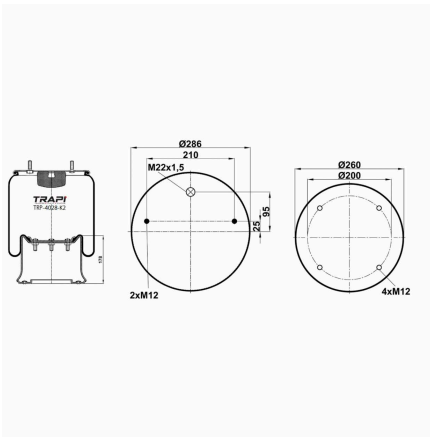

TRP-4028-K2 COMPLETE WITH METAL PISTON

OEM REFERENCES		CROSS REFERENCES	
		Airtech	34028K 130342