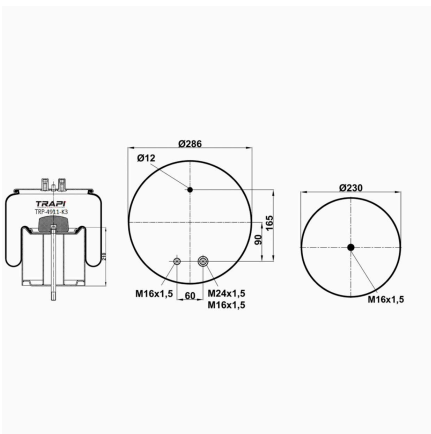

TRP-4911-K3 COMPLETE WITH METAL PISTON

OEM REFERENCES		CROSS REFERENCES	
RENAULT V.I	5010294308C	Contitech	4911NP03