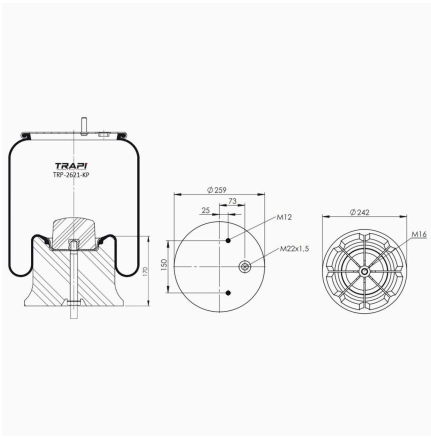

TRP-2621-KP COMPLETE WITH PLASTIC PISTON

OEM REFERENCES		CROSS REFERENCES	
SAF	3.229.0038.00 / 2621V	Airtech	32621 KPP