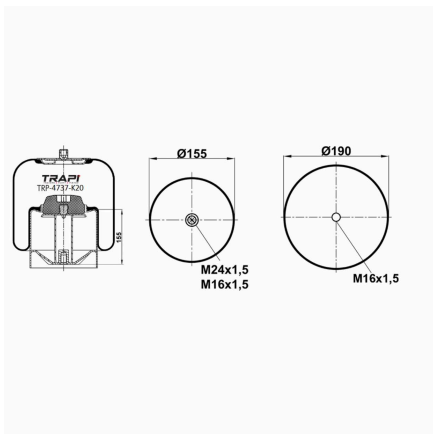

TRP-4737-K20 COMPLETE WITH METAL PISTON

OEM REFERENCES		CROSS REFERENCES	
MERCEDES-BENZ	A9423203921	Contitech	4737 N P22 (Voss232)