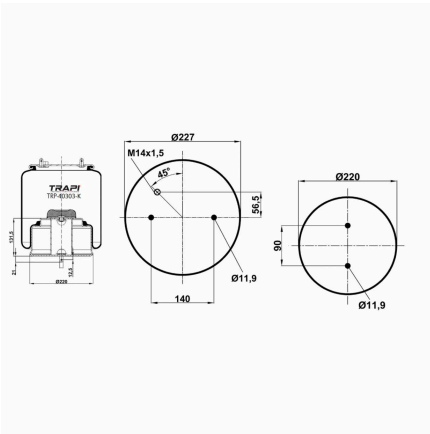

TRP-40303-K COMPLETE WITH METAL PISTON

OEM REFERENCES		CROSS REFERENCES	
SCANIA	1440303	Goodyear	566-22-3-547
SCANIA	1521114	Goodyear	1R11-833
SCANIA	488263	Airtech	331114K 135202
SCANIA	1475106