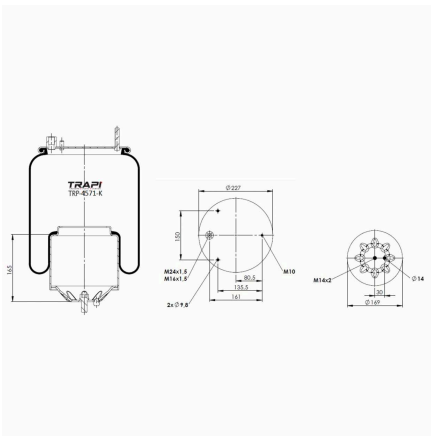

TRP-4571-K COMPLETE WITH METAL PISTON

OEM REFERENCES		CROSS REFERENCES	
VOLVO	22056630	Contitech	4571 N P02
VOLVO	21224750