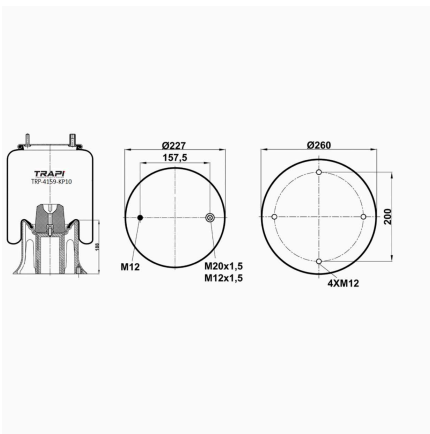

TRP-4159-KP10 COMPLETE WITH PLASTIC PISTON

OEM REFERENCES		CROSS REFERENCES	
FRUEHAUF	UJA0894-001	Goodyear	1R12-701**CPL
		Firestone	1T15M-9
		Firestone	W01M587548
		Dunlop	D12B01
		Contitech	4159 N P06
		Contitech	4159NP14
		Phoenix	1DK21B-4