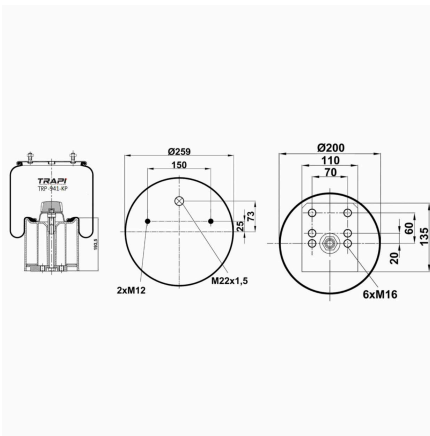

TRP-941-KP COMPLETE WITH PLASTIC PISTON

OEM REFERENCES		CROSS REFERENCES	
SCANIA	2338887	Goodyear	1R14-781
SCHMITZ	017 109	Firestone	W01-M58-8618
BPW	05.429.43.20.0	Firestone	1T17D-8.3
BPW	BPW30	Firestone	W01 M58 8668 (Opposite Position)
		Dunlop	D11B30**CPL
		Contitech	941MB**CPL
		Cf Gomma	1TC300-36
		Phoenix	1 DK 21-2
		Vibracoustic	V1DK21Y1