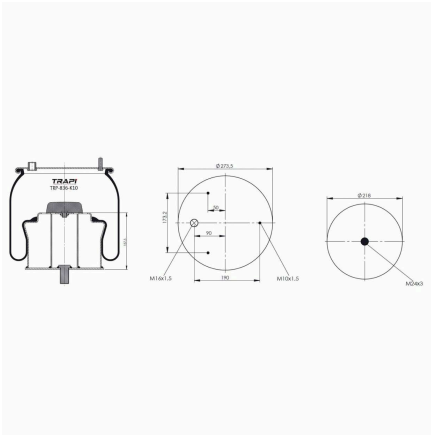

TRP-836-K10 COMPLETE WITH METAL PISTON

OEM REFERENCES		CROSS REFERENCES	
BMC	53RS900061