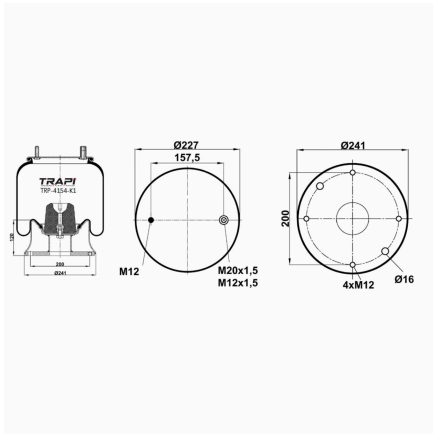

TRP-4154-K1 COMPLETE WITH METAL PISTON

OEM REFERENCES		CROSS REFERENCES	
		Airtech	34154-01K / 132022