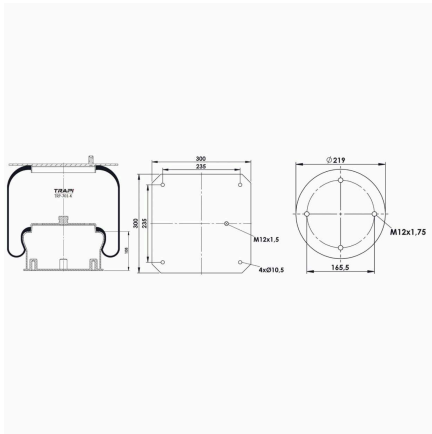

TRP-701-K COMPLETE WITH METAL PISTON

OEM REFERENCES		CROSS REFERENCES	
		Contitech	701 N**CA

TRP-7054-K1 COMPLETE WITH METAL PISTON