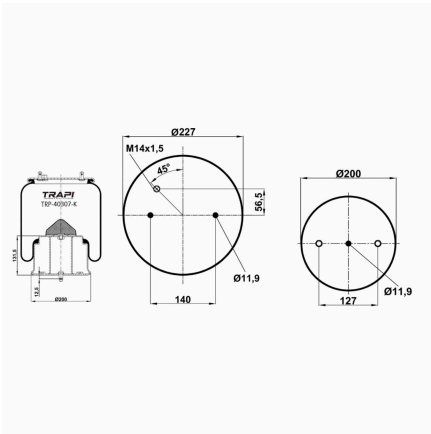

TRP-40307-K COMPLETE WITH METAL PISTON

OEM REFERENCES		CROSS REFERENCES	
SCANIA	470919	Goodyear	1R11-845
SCANIA	1440860	Goodyear	566-22-3-550
SCANIA	1440307	Airtech	330307K 134682
SCANIA	475149	Phoenix	1DF23B-2