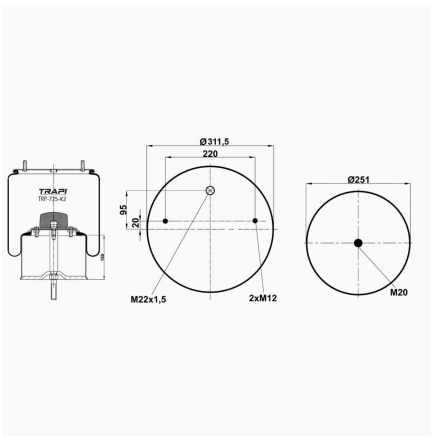

TRP-7194-K COMPLETE WITH METAL PISTON

OEM REFERENCES		CROSS REFERENCES	
IVECO	41272478	Cf Gomma	CF GOMMA ITS 230-25C/207194

TRP-724-K COMPLETE WITH METAL PISTON

OEM REFERENCES		CROSS REFERENCES	
GIGANT	166225	Contitech	724NP02
GIGANT	00166292		