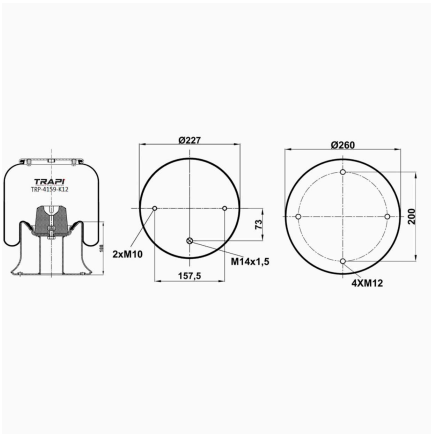

TRP-4159-K12 COMPLETE WITH METAL PISTON

OEM REFERENCES		CROSS REFERENCES	
SCANIA	1327144	Phoenix	1 DK 23 L-7308
		Goodyear	1R12-713
		Firestone	W01 M58 7308