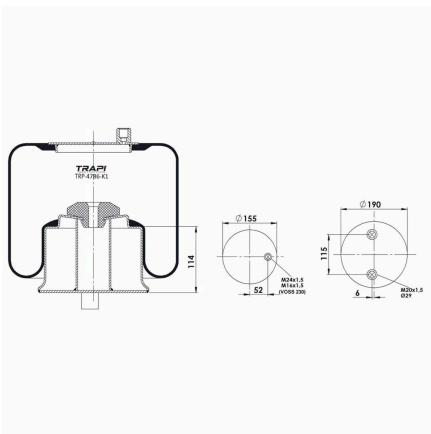

TRP-4786-K1 COMPLETE WITH METAL PISTON

OEM REFERENCES		CROSS REFERENCES	
MERCEDES	A 974 320 01 17	Contitech	4786 N P01 (VOSS 230)
MERCEDES-BENZ	A 974 320 00 17	Airtech	34786 K (VOSS 230)