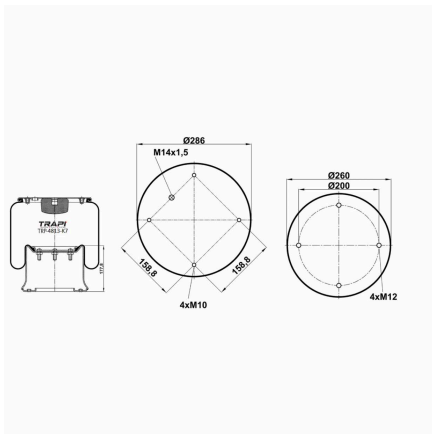

TRP-4813-K7 COMPLETE WITH METAL PISTON

OEM REFERENCES		CROSS REFERENCES	
SCANIA	255295	Goodyear	1R14-727
SCANIA	1865755	Firestone	W01 M58 7358
SCANIA	325748	Contitech	4813 N P07
SCANIA	298568	Dunlop	D13B22
SAF	3.229.0005.00	Cf Gomma	1T19E-2BR / 97764