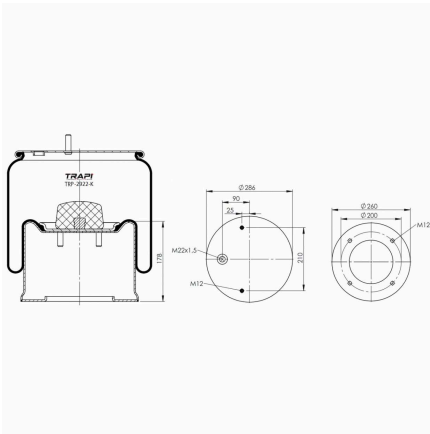

TRP-2922-K COMPLETE WITH METAL PISTON

OEM REFERENCES		CROSS REFERENCES	
SAF	3.229.0036.00	Airtech	32922 C / 130432
		Phoenix	1D28E-1
		Vibracoustic	VID28A-16