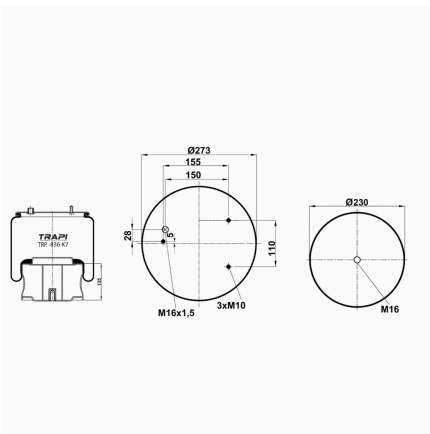

TRP-836-K7 COMPLETE WITH METAL PISTON

OEM REFERENCES		CROSS REFERENCES	
DAF	0297721	Neotec	1 DF 25-12
		Goodyear	1R12-723
		Firestone	W01 M58 8715
		Firestone	1T17AR-4.5
		Dunlop	D13B33
		Contitech	836 MK 7
		Taurus	KR721-01
		Vibracoustic	V1DF25-12