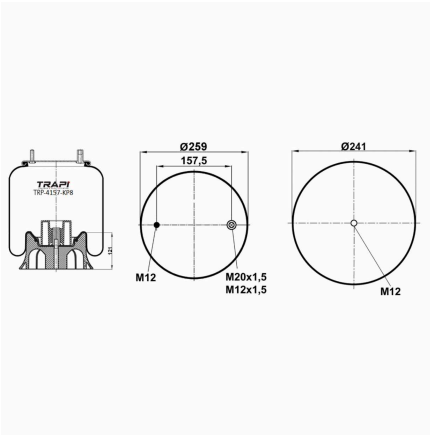

TRP-4157-KP8 COMPLETE WITH PLASTIC PISTON

OEM REFERENCES		CROSS REFERENCES	
FRUEHAUF	M078580	Taurus	KR915-53
NEWAY	90557233	Phoenix	1DK20C-2
		Goodyear	1R11-773
		Firestone	W01 M58 6317
		Contitech	4157NP08
		Vibracoustic	VIDK20C-2