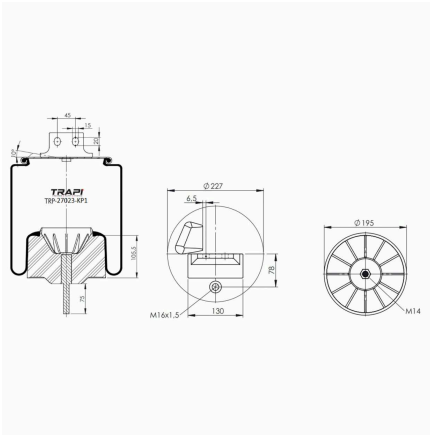

TRP-27023-KP1 COMPLETE WITH PLASTIC PISTON

OEM REFERENCES		CROSS REFERENCES	
IVECO STRALIS	42559766**CPL	Cf Gomma	207173 1TS 270-23C