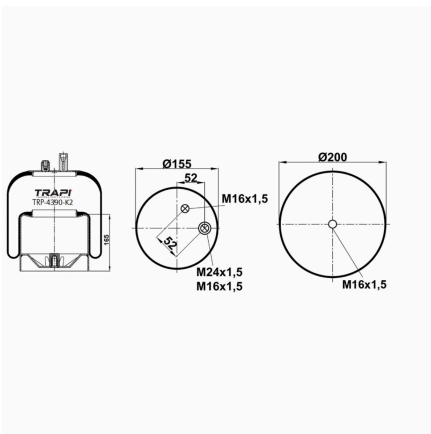

TRP-4390-K2 COMPLETE WITH METAL PISTON

OEM REFERENCES		CROSS REFERENCES	
MERCEDES-BENZ	A9423200221	Firestone	W01M588513
		Contitech	4390 NP02 (Voss230)
		Goodyear	9506