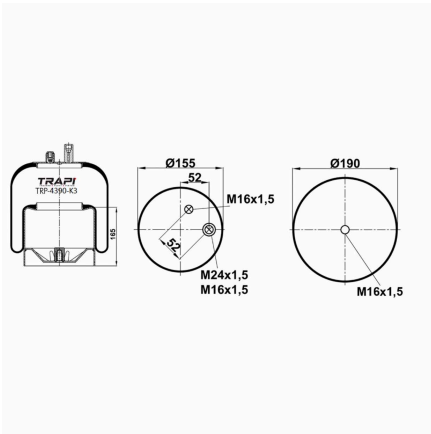

TRP-4390-K3 COMPLETE WITH METAL PISTON

OEM REFERENCES		CROSS REFERENCES	
MERCEDES-BENZ	A9423200421	Contitech	4390 NP03 (Voss230)