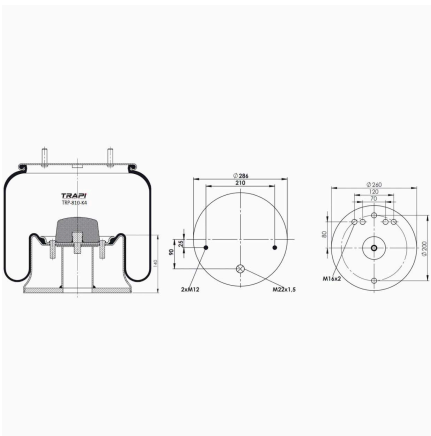

TRP-810-K4 COMPLETE WITH METAL PISTON

OEM REFERENCES		CROSS REFERENCES	
		Airtech	3810-01 K