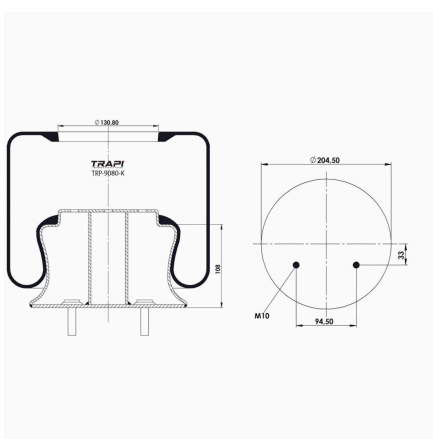

TRP-908-K COMPLETE WITH METAL PISTON

OEM REFERENCES		CROSS REFERENCES	
VOLVO	20535876	Goodyear	556-03-9080
VOLVO	20725459	Goodyear	9553