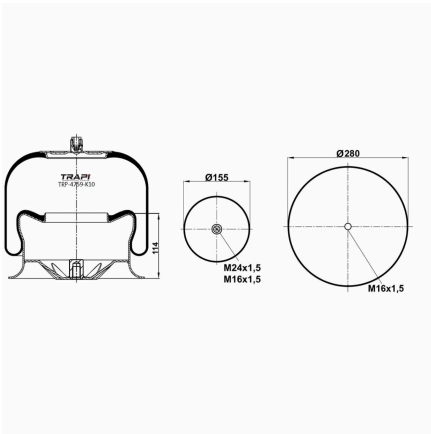

TRP-4759-K10 COMPLETE WITH METAL PISTON

OEM REFERENCES		CROSS REFERENCES	
MERCEDES-BENZ	A9423204421	Contitech	4759 N P21 (Voss232)