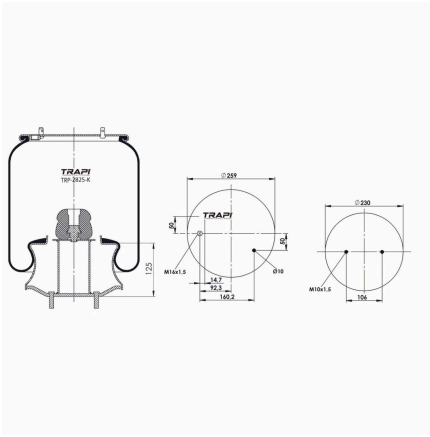

TRP-2825-K COMPLETE WITH METAL PISTON

OEM REFERENCES		CROSS REFERENCES	
VOLVO	21097433	Goodyear	1R12-825
VOLVO	21513833		
VOLVO	70311683		
VOLVO	21160951