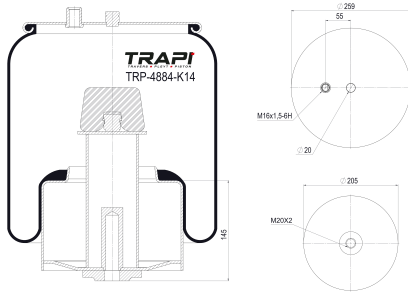

TRP-4884-K14 COMPLETE WITH METAL PISTON

OEM REFERENCES		CROSS REFERENCES	
MAN	81436006107