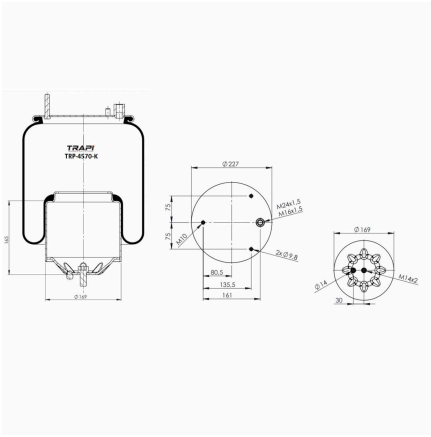

TRP-4570-K COMPLETE WITH METAL PISTON

OEM REFERENCES		CROSS REFERENCES	
VOLVO	22 058 741	Contitech	4570 N P02
VOLVO	21 224 749		
SAF	4570 N P02