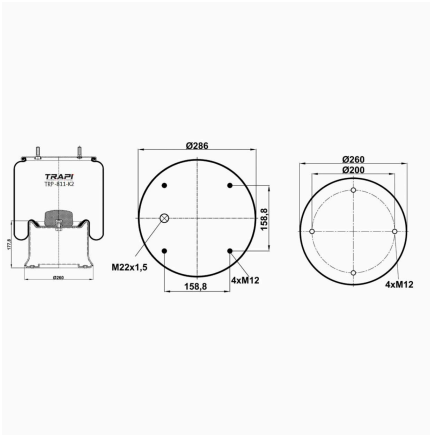

TRP-811-K2 COMPLETE WITH METAL PISTON

OEM REFERENCES		CROSS REFERENCES	
BATTAGLINO	22111400	Dunlop	D14B51
		Airtech	3811-02 K / 130082
		Firestone	1T19L-11