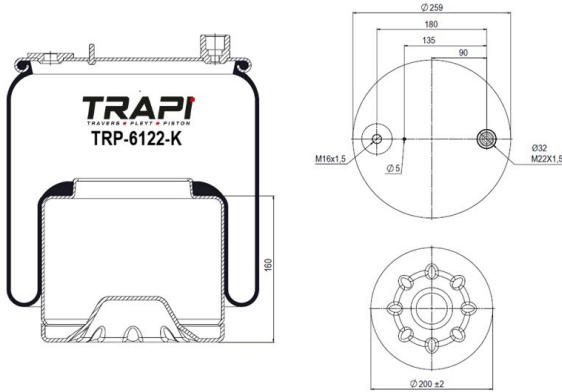

TRP-6122-K1 COMPLETE WITH METAL PISTON

OEM REFERENCES		CROSS REFERENCES	
MERCEDES AROCS	A 960 320 77 21