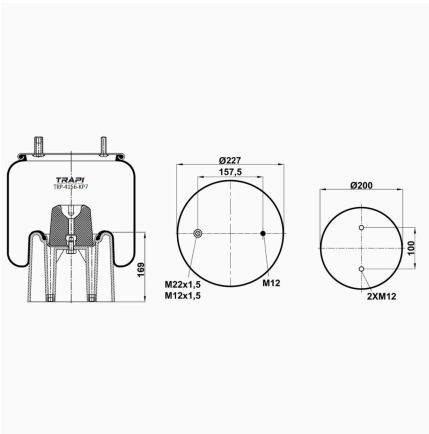

TRP-4156-KP7 COMPLETE WITH METAL PISTON

OEM REFERENCES		CROSS REFERENCES	
HENDRICKSON	HA 100053	Firestone	W01 455 6288
		Firestone	1T15M-6