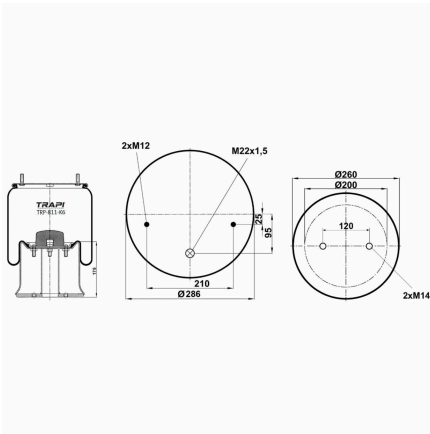

TRP-811-K6 COMPLETE WITH METAL PISTON

OEM REFERENCES		CROSS REFERENCES	
		Airtech	3811-06 K / 130482