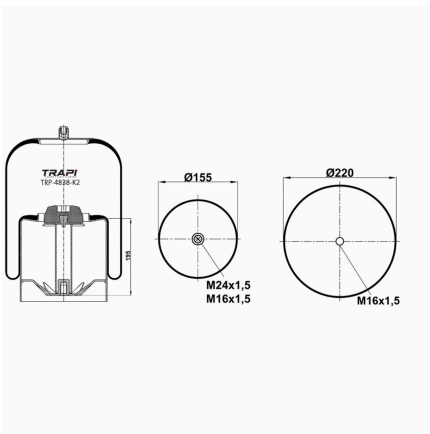

TRP-4838-K2 COMPLETE WITH METAL PISTON

OEM REFERENCES		CROSS REFERENCES	
MERCEDES-BENZ	A9463200221	Contitech	4838 N P02 (Voss230)