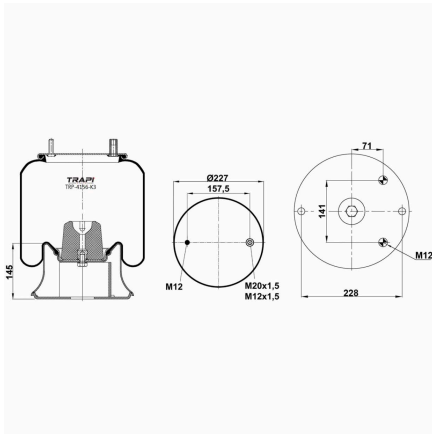

TRP-4156-K3 COMPLETE WITH METAL PISTON

OEM REFERENCES		CROSS REFERENCES	
FRUEHAUF	UJB 0207-001	Taurus	KR506-9089
SMB	M001472	Taurus	KR506-28
		Goodyear	1R12-706
		Firestone	W01M589089
		Firestone	1T15M-6
		Dunlop	D12B16
		Contitech	4156NP09