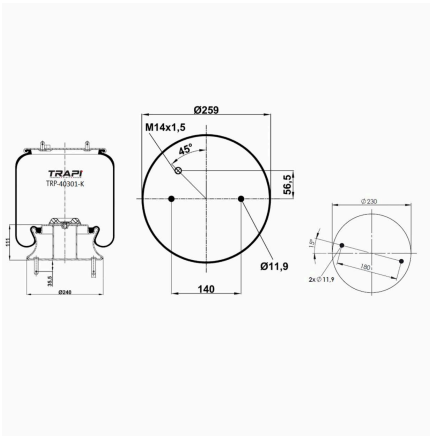

TRP-4028-K2 COMPLETE WITH METAL PISTON

OEM REFERENCES		CROSS REFERENCES	
		Airtech	34028K 130342

TRP-4028-K5 COMPLETE WITH METAL PISTON

OEM REFERENCES		CROSS REFERENCES	
BATTAGLINO	91101895	Firestone	W01 M58 7370
R.O.R/MERITOR	2122 2239	Firestone	1T19L-11
		Contitech	4028 N P05
		Goodyear	1R14-721
		Phoenix	1 D 28 B-12