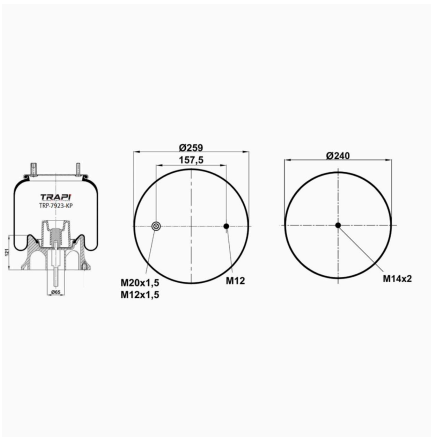

TRP-7923-KP COMPLETE WITH PLASTIC PISTON

OEM REFERENCES		CROSS REFERENCES	
		Vibracoustic	VIDK27b-2**CPL