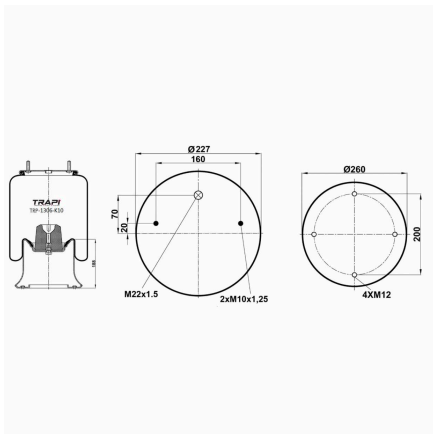

TRP-1306-K10 COMPLETE WITH METAL PISTON

OEM REFERENCES		CROSS REFERENCES	
VIBERTI	128147109	Goodyear	1R12-720
ZORZI	1006559	Dunlop	D13B06/10
		Airtech	391210 K / 131642
		Phoenix	1D23E-2