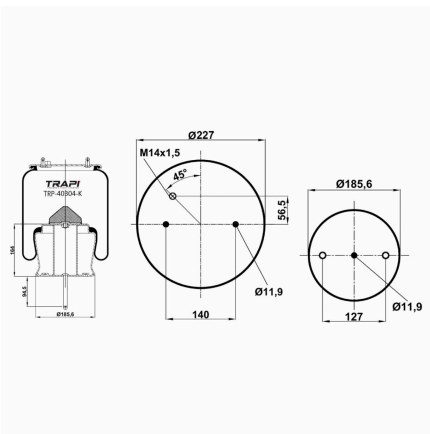

TRP-40304-K COMPLETE WITH METAL PISTON

OEM REFERENCES		CROSS REFERENCES	
SCANIA	1440304	Goodyear	1R11-829
SCANIA	470922	Goodyear	566-22-3-545
		Airtech	330304K 134582
		Phoenix	1DF20A-3