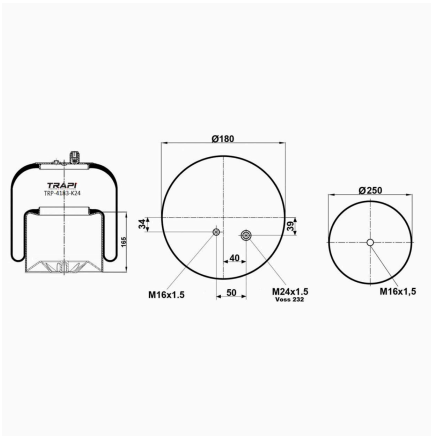

TRP-4183-K24 COMPLETE WITH METAL PISTON

OEM REFERENCES		CROSS REFERENCES	
MERCEDES-BENZ	A 942 320 23 21	Contitech	4183 N P24 (Voss 232)
		Contitech	4183 N P26
		Firestone	W01M580589