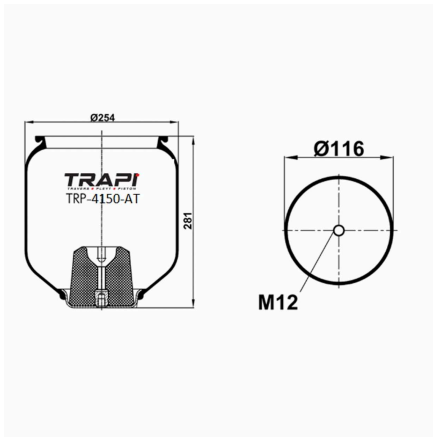

TRP-4150-AT COMPLETE WITH METAL PISTON

OEM REFERENCES		CROSS REFERENCES	
		Airtech	34150 T / 121122
		Contitech	4150 N P01