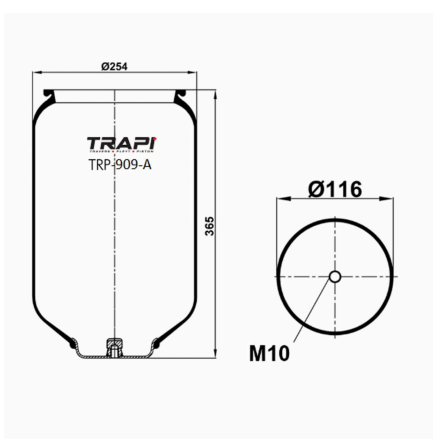

TRP-909-A COMPLETE WITH METAL PISTON

OEM REFERENCES		CROSS REFERENCES	
NEOPLAN	102100500	Phoenix	1D23C
MAN	81.43601.0073	Firestone	1T15L-6
MAN	81.43601.6029	Contitech	909NT
NEOPLAN	102121500		
MAN	81.43601.0050		
MAN	81.43601.0054