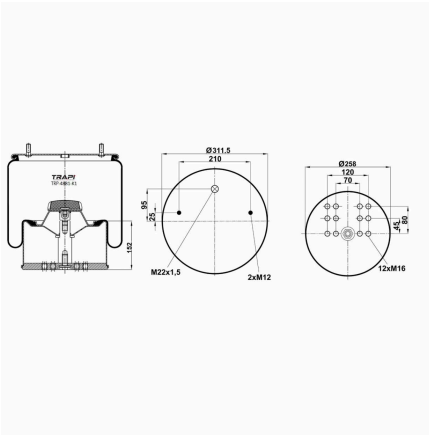

TRP-4881-K1 COMPLETE WITH METAL PISTON

OEM REFERENCES		CROSS REFERENCES	
BPW	05.429.41.22.1	Vibracoustic	V1DK32K-01
BPW	05.429.41.31.1	Firestone	W01M588602
BPW	BPW36K**CA	Firestone	1T66D-7.0
		Contitech	4881 N P03
		Contitech	4881NP02**CA