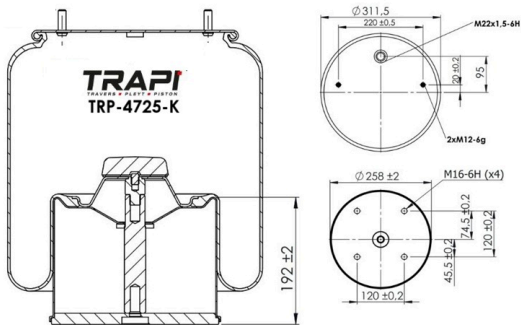

TRP-4725-K COMPLETE WITH METAL PISTON

OEM REFERENCES		CROSS REFERENCES	
		CONTITECH	4725NP01**CA
			34725 P**CA