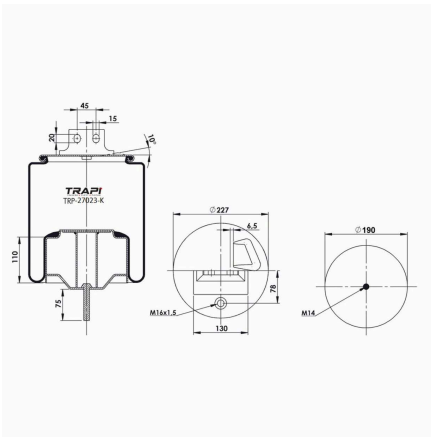

TRP-2626-KP COMPLETE WITH PLASTIC PISTON

OEM REFERENCES		CROSS REFERENCES	
	3.229.0039.00	Airtech	32626 KPP (130532)
	2626V		

TRP-27023-K COMPLETE WITH METAL PISTON

OEM REFERENCES		CROSS REFERENCES	
IVECO STRALIS	41270462	Cf Gomma	206686 ITS 270-23C