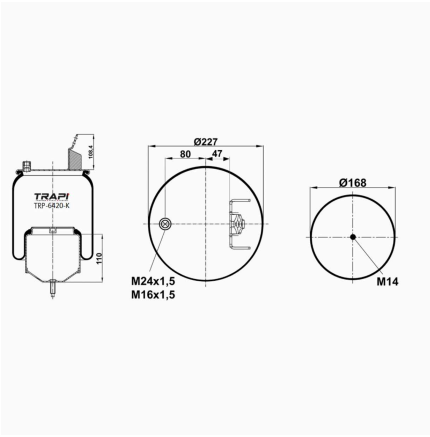

TRP-6420-K COMPLETE WITH METAL PISTON

OEM REFERENCES		CROSS REFERENCES	
VOLVO	20456160	Airtech	36420 K / 135282
VOLVO	20531989	Contitech	6600 N P02
VOLVO	20582213		
VOLVO	20374512		
VOLVO	1076420		
VOLVO	21961448