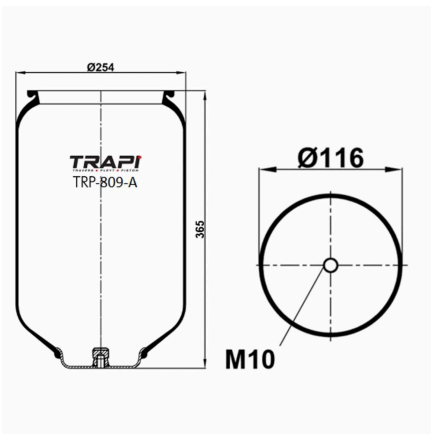

TRP-809-A COMPLETE WITH METAL PISTON

OEM REFERENCES		CROSS REFERENCES	
MAN	81.43601.0025	Firestone	1T15L-6
		Firestone	W01M580031
		Phoenix	1D23C
		Contitech	809NT