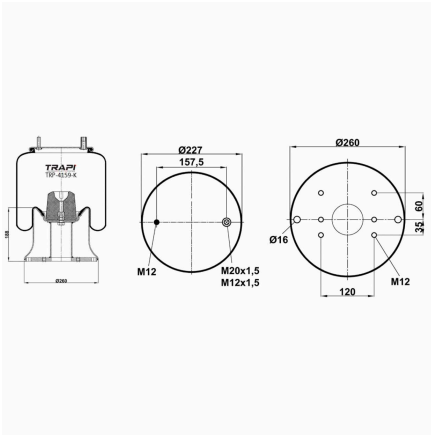

TRP-4159-K COMPLETE WITH METAL PISTON

OEM REFERENCES		CROSS REFERENCES	
WABCO	951 811 003 0	Airtech	34159K 130422