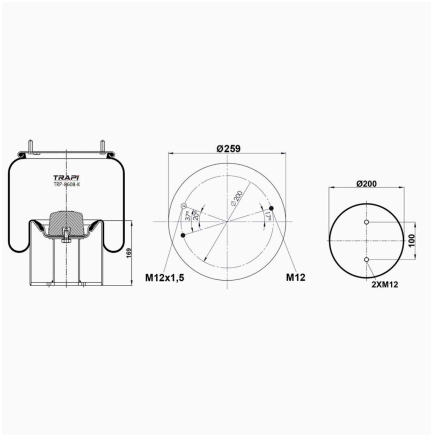

TRP-8608-K COMPLETE WITH METAL PISTON

OEM REFERENCES		CROSS REFERENCES	
		Airtech	38608 KPP**CA