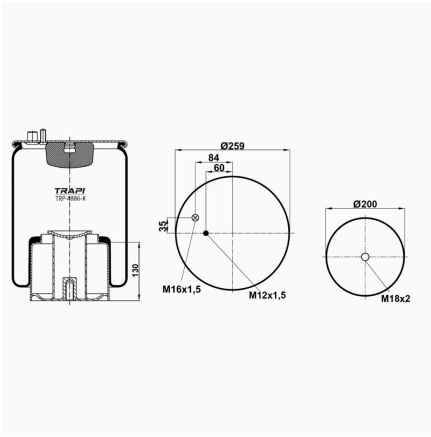

TRP-4884-K9 COMPLETE WITH METAL PISTON

OEM REFERENCES		CROSS REFERENCES	
SAF	4884 N1 P09		
MAN	81.43600.6002		

TRP-4885-K COMPLETE WITH METAL PISTON

OEM REFERENCES		CROSS REFERENCES	
MAN	81.43600.6044	Contitech	4885N1P02