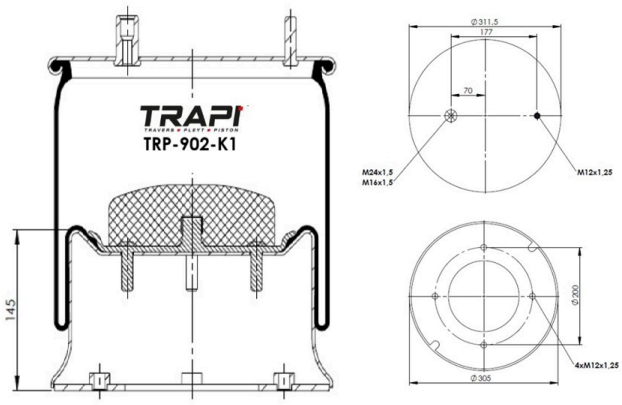

TRP-902-K1 COMPLETE WITH METAL PISTON

OEM REFERENCES		CROSS REFERENCES	
RENAULT V.I	5010211724	VIBRACOUSTIC	V1 DK 35-924