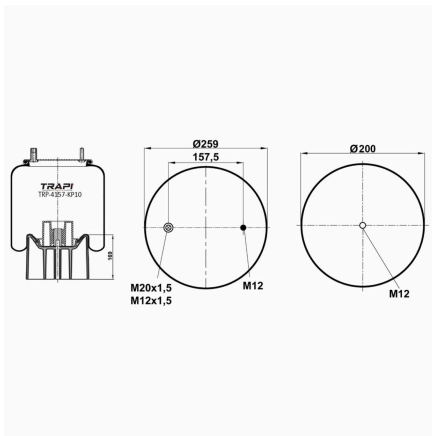

TRP-4157-KP10 COMPLETE WITH PLASTIC PISTON

OEM REFERENCES		CROSS REFERENCES	
FRUEHAUF	UJB 0975	Phoenix	1DK20A-51
ACERBI	441901	Firestone	1T15MPW-7
SMB	M060924	Firestone	W01M586315
		Goodyear	1R11-772
		Contitech	4157NP10
		Taurus	KR915-51
		Vibracoustic	V1DK20A-51