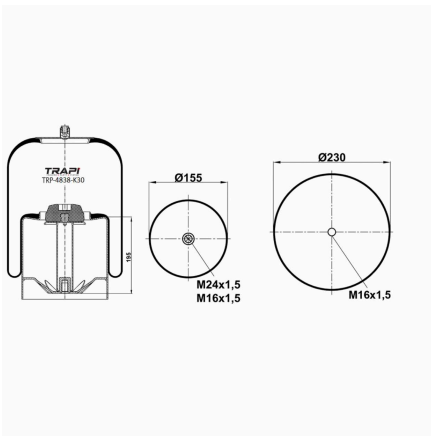

TRP-4838-K30 COMPLETE WITH METAL PISTON

OEM REFERENCES		CROSS REFERENCES	
MERCEDES-BENZ	A9423203521	Contitech	4838 N P23 (Voss232)