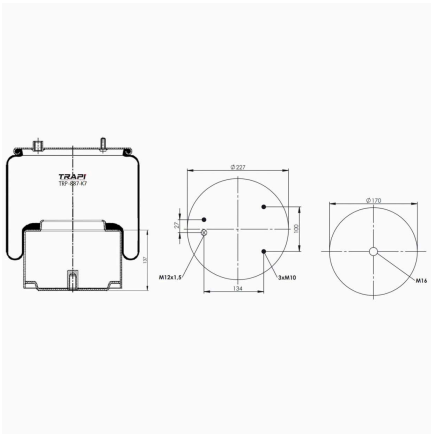

TRP-887-K7 COMPLETE WITH METAL PISTON

OEM REFERENCES		CROSS REFERENCES	
DAF	1 266 382	Firestone	W01-M58-8682
DAF	1 697 682	Contitech	887 M K3
		Airtech	133972/3887-33C