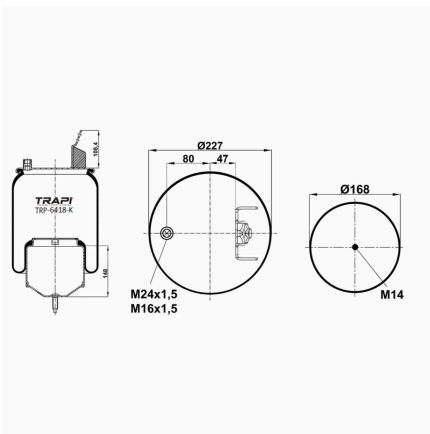

TRP-6418-K COMPLETE WITH METAL PISTON

OEM REFERENCES		CROSS REFERENCES	
VOLVO	20531987	Goodyear	1R10-707
VOLVO	20374511	Firestone	W01 M58 8473
VOLVO	3171695	Contitech	6607 N P01
VOLVO	1076418	Airtech	36418 K / 134302
VOLVO	20582214	Vibracoustic	V1DF16C-1
VOLVO	20456156