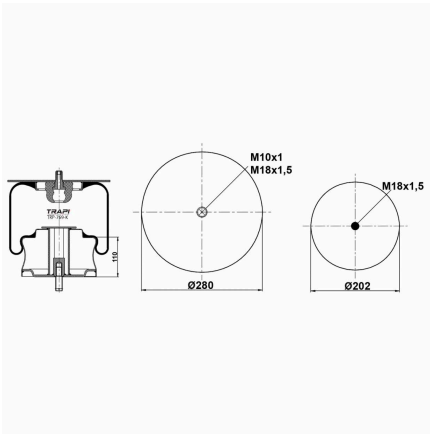

TRP-768-K COMPLETE WITH METAL PISTON

OEM REFERENCES		CROSS REFERENCES	
IRIS BUS	5.000.786.516	Contitech	768 MB
RENAULT	5.000.869.135		

TRP-769-K COMPLETE WITH METAL PISTON

OEM REFERENCES		CROSS REFERENCES	
RENAULT V.I	5000786640	Contitech	769 MB
RENAULT V.I	5000805999		