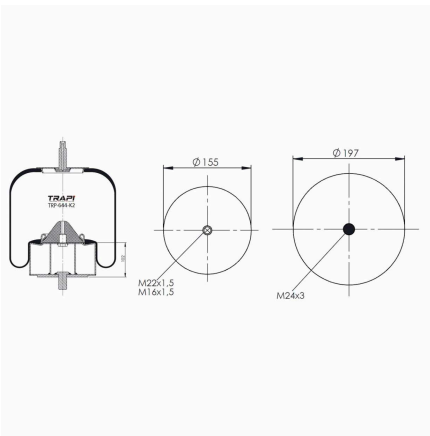

TRP-644-K2 COMPLETE WITH METAL PISTON

OEM REFERENCES		CROSS REFERENCES	
BMC	53RS900069