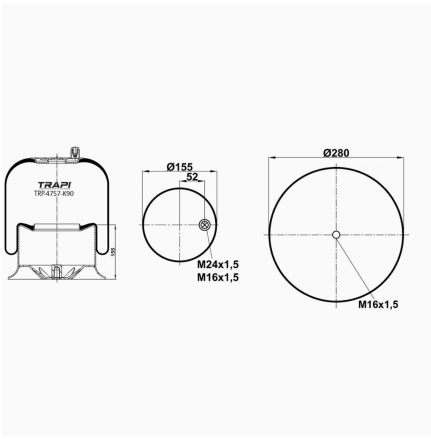

TRP-4757-K90 COMPLETE WITH METAL PISTON

OEM REFERENCES		CROSS REFERENCES	
MERCEDES-BENZ	A9463203221	Contitech	4757 N P29 (Voss232)
MERCEDES-BENZ	A9423203221