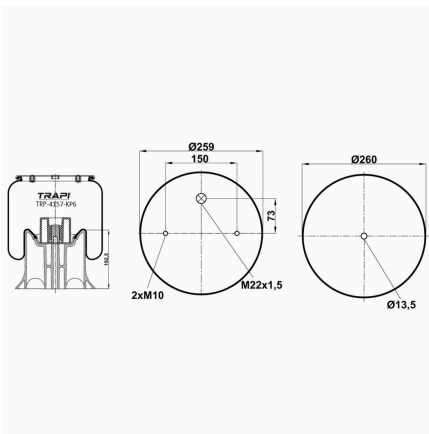

TRP-4157-KP6 COMPLETE WITH PLASTIC PISTON

OEM REFERENCES		CROSS REFERENCES	
WEWELER	US 06316	Taurus	KR915-52
SCHMITZ-ANHANGER	751065	Phoenix	1DK20A-1
		Goodyear	1R11-764
		Firestone	1T15MPW-7
		Contitech	4157NP06
		Vibracoustic	V 1 DK 20 A-1