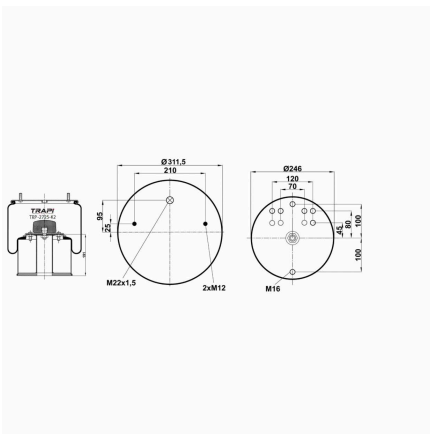

TRP-2725-K2 COMPLETE WITH METAL PISTON

OEM REFERENCES		CROSS REFERENCES	
		Airtech	32725-02K 135401