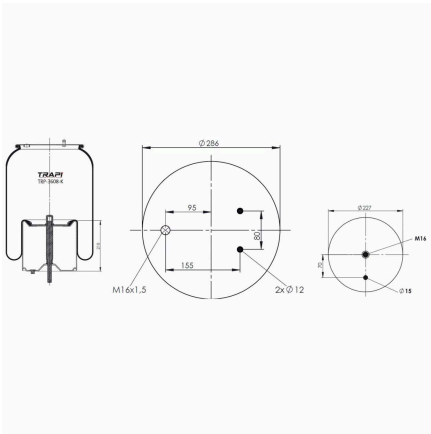

TRP-3608-K COMPLETE WITH METAL PISTON

OEM REFERENCES		CROSS REFERENCES	
SCANIA	1944314	Goodyear	1R14-869
SCANIA	1903608	Contitech	6700 NP02
		Contitech	3608NP01