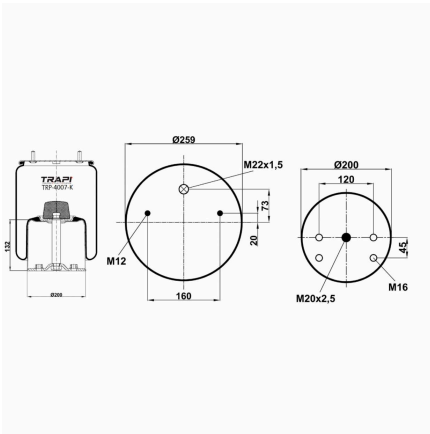

TRP-4007-K COMPLETE WITH METAL PISTON

OEM REFERENCES		CROSS REFERENCES	
GIGANT	246090	Contitech	4007NP03