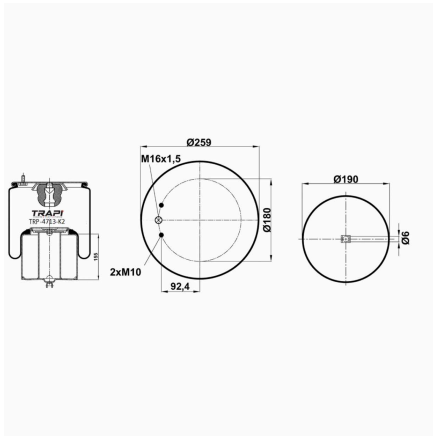

TRP-4713-K2 COMPLETE WITH METAL PISTON

OEM REFERENCES		CROSS REFERENCES	
VOLVO	1076594	Firestone	W01 M58 9706
VOLVO	20554755	Contitech	4713NP02
		Cf Gomma	1TS300-28
		Goodyear	1R12-762