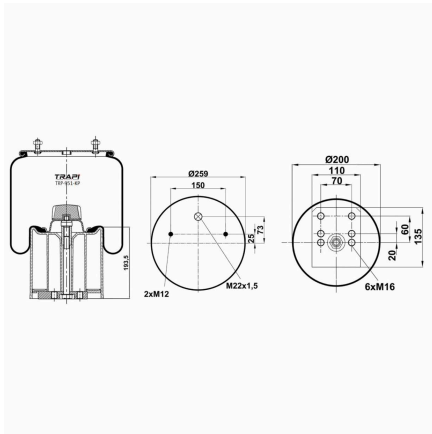

TRP-944-K COMPLETE WITH METAL PISTON

OEM REFERENCES		CROSS REFERENCES	
VOITH	H68.237001		
	RML 93856 C		

TRP-951-K COMPLETE WITH METAL PISTON

OEM REFERENCES		CROSS REFERENCES	
BPW	05.429.40.72.0	Contitech	951MB**CA
BPW	05.429.42.72.0		