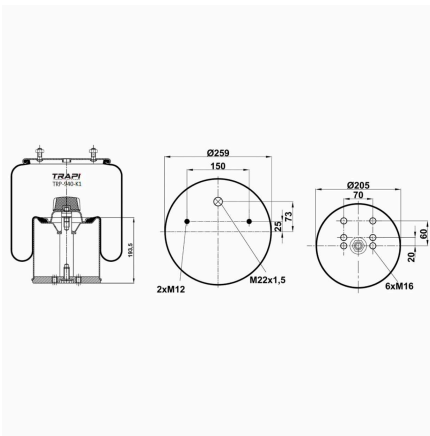

TRP-940-K1 COMPLETE WITH METAL PISTON

OEM REFERENCES		CROSS REFERENCES	
BPW	BPW30K	Airtech	3940-01 K / 130842
BPW	05.429.41.28.1