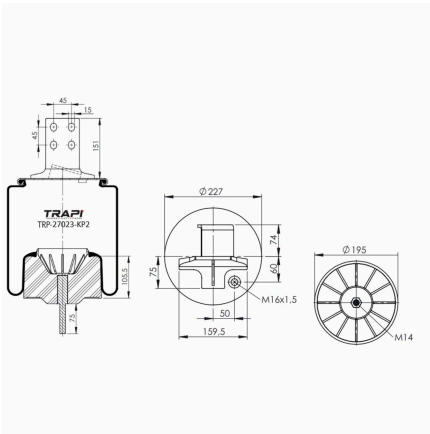

TRP-27023-KP2 COMPLETE WITH PLASTIC PISTON

OEM REFERENCES		CROSS REFERENCES	
IVECO	7501206684	Cf Gomma	206684 1TS 270-23C
IVECO STRALIS	42559767**CPL