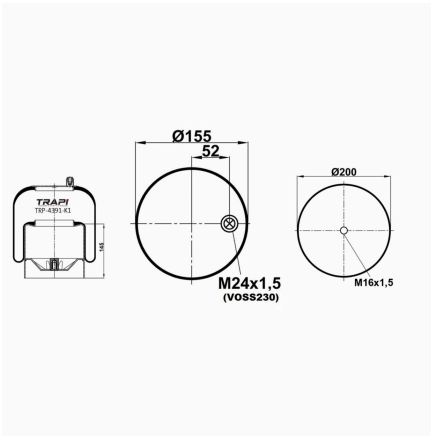

TRP-4391-K1 COMPLETE WITH METAL PISTON

OEM REFERENCES		CROSS REFERENCES	
MERCEDES-BENZ	A9423200621	Contitech	4391 N P01 (Voss230)