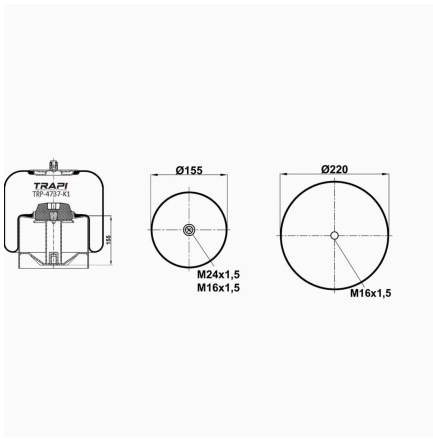

TRP-4725-K COMPLETE WITH METAL PISTON

OEM REFERENCES		CROSS REFERENCES	
		CONTITECH	4725NP01**CA
			34725 P**CA

TRP-4737-K1 COMPLETE WITH METAL PISTON

OEM REFERENCES		CROSS REFERENCES	
MERCEDES-BENZ	A9463200321	Contitech	4737 N P01 (Voss230)