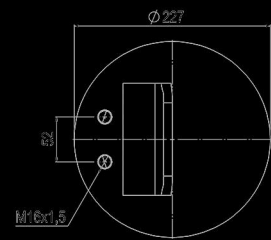

COMPLETE WITH PISTON

PİSTONLU KÖRÜKLER