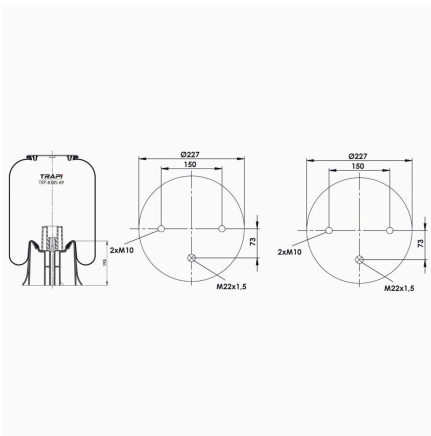

TRP-8185-KP COMPLETE WITH PLASTIC PISTON

OEM REFERENCES		CROSS REFERENCES	
SCHMITZ	750999	Firestone	W01 M58 8185
WEWELER	US06285F	Firestone	1T15MPW-9
		Airtech	38185 KPP / 133782
		Goodyear	1R12-749
		Phoenix	1 DK 20 B-1