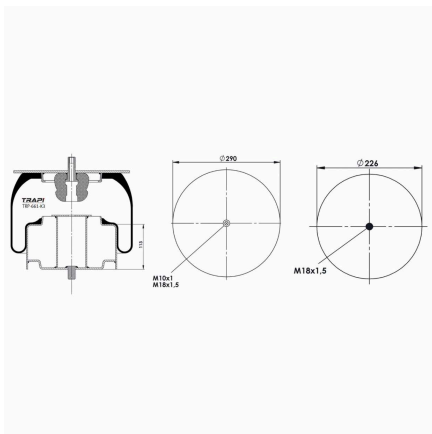

OEM REFERENCES		CROSS REFERENCES	
ISUZU	387034728001		

TRP-661-K13 COMPLETE WITH METAL PISTON

OEM REFERENCES		CROSS REFERENCES	
ISUZU	387034721001		

TRP-661-K2 COMPLETE WITH METAL PISTON

OEM REFERENCES		CROSS REFERENCES	
BMC	53RS900155		
BMC	53RS900056		