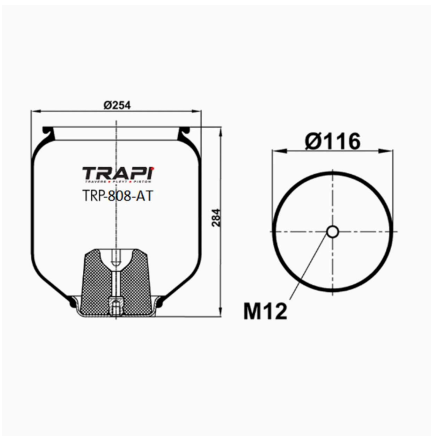

TRP-808-AT COMPLETE WITH METAL PISTON

OEM REFERENCES		CROSS REFERENCES	
MAN	81.436.016.017	Phoenix	1D23A-1
		Contitech	808NTB
		Taurus	UR500-13