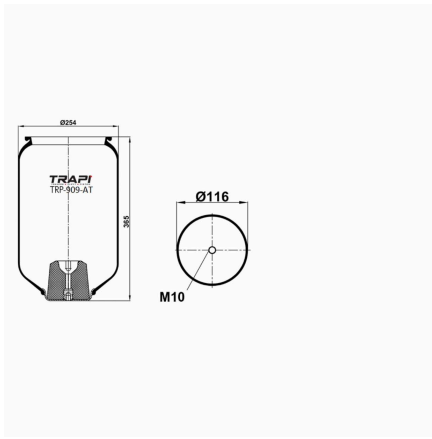

TRP-909-AT COMPLETE WITH METAL PISTON

OEM REFERENCES		CROSS REFERENCES	
MAN	81.43601.6023	Firestone	W01M580687
		Firestone	1T15L-6
		Contitech	909NTB
		Cf Gomma	1T320SP 89753
		Phoenix	1D23C-1
		Taurus	B151