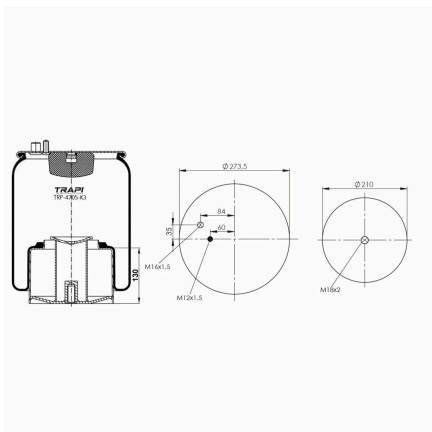

TRP-4705-K3 COMPLETE WITH METAL PISTON

OEM REFERENCES		CROSS REFERENCES	
MAN	81.436.006.039	Contitech	4705 N1 P03