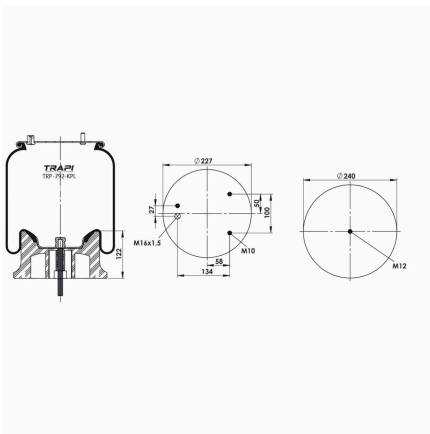

TRP-792-KP COMPLETE WITH PLASTIC PISTON

OEM REFERENCES		CROSS REFERENCES	
DAF	1 448 543	Firestone	W01M588678
DAF	1 698 436	Contitech	792 N P01