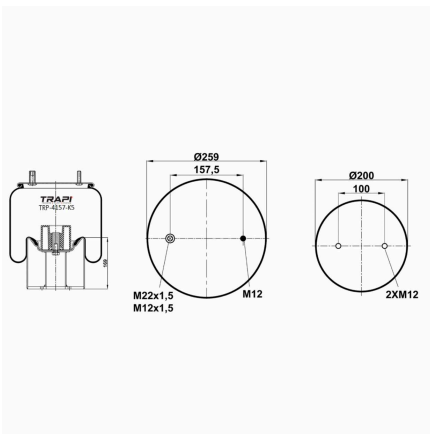

TRP-4157-K5 COMPLETE WITH METAL PISTON

OEM REFERENCES		CROSS REFERENCES	
		Contitech	4157NP05**CA