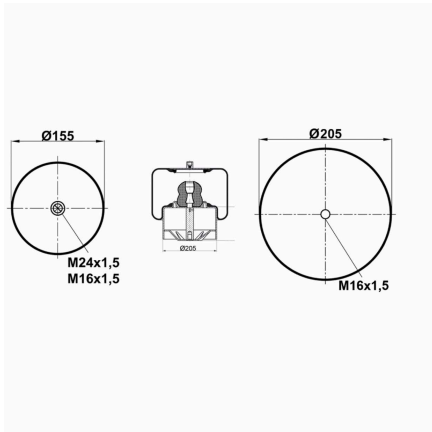

TRP-4644-K COMPLETE WITH METAL PISTON

OEM REFERENCES		CROSS REFERENCES	
EVO-BUS	A6293200025	Contitech	4644 N P02 (Voss230)