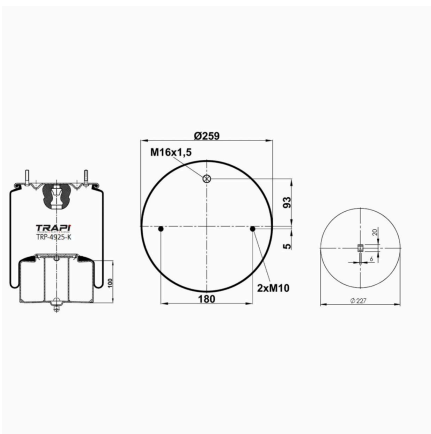

TRP-4925-K COMPLETE WITH METAL PISTON

OEM REFERENCES		CROSS REFERENCES	
		Airtech	34925 K / 132002