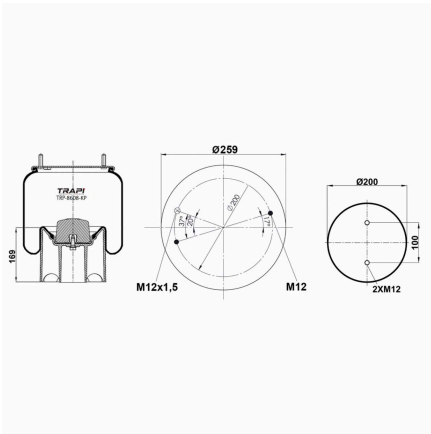

TRP-8608-KP COMPLETE WITH PLASTIC PISTON

OEM REFERENCES		CROSS REFERENCES	
R.O.R/MERITOR	21229214	Firestone	W01 M58 8608 1T17DJ-7
		Airtech	38608 KPP / 136602