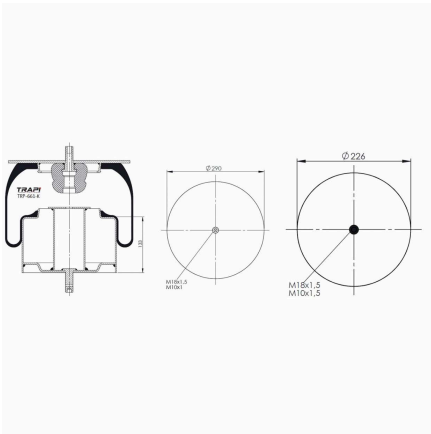

TRP-661-K COMPLETE WITH METAL PISTON

OEM REFERENCES		CROSS REFERENCES	
AYATS	31001569	Contitech	661 N P01
IRIS BUS	5.010.073.846