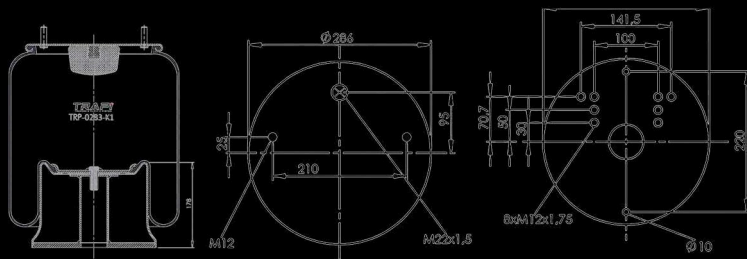

COMPLETE WITH PISTON

PİSTONLU KÖRÜKLER