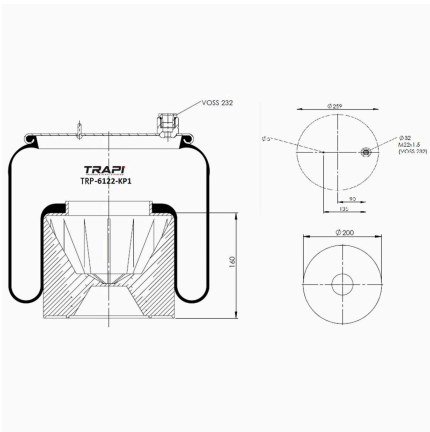

TRP-6122-K2 COMPLETE WITH METAL PISTON

OEM REFERENCES		CROSS REFERENCES	
SPECIAL PRODUCT			

TRP-6122-KP1 COMPLETE WITH METAL PISTON

OEM REFERENCES		CROSS REFERENCES	
MERCEDES	A 960 320 70 21	Contitech	6122 N P46
MERCEDES	A 960 320 00 57		
MERCEDES	A 960 320 67 57		