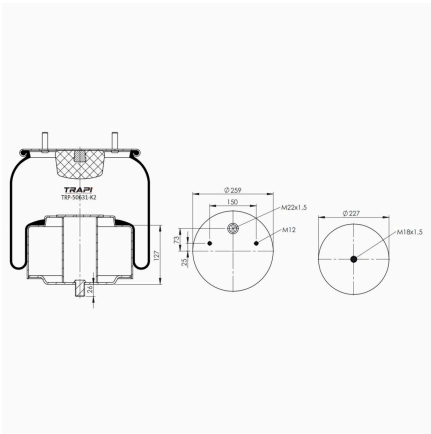

TRP-50631-K2 COMPLETE WITH METAL PISTON

OEM REFERENCES		CROSS REFERENCES	
SOLARIS	1001 101 040	Phoenix	1DF 25 A-2
SOLARIS	1070 001 000		
SOLARIS	1001 101 050