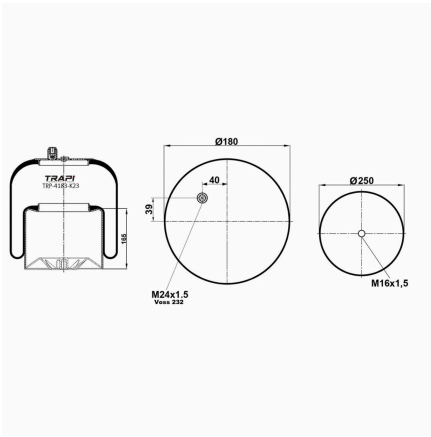

TRP-4183-K23 COMPLETE WITH METAL PISTON

OEM REFERENCES		CROSS REFERENCES	
MERCEDES-BENZ	A 942 320 22 21	Contitech	4183 N P23 (Voss 232)
		Contitech	4183 N P25