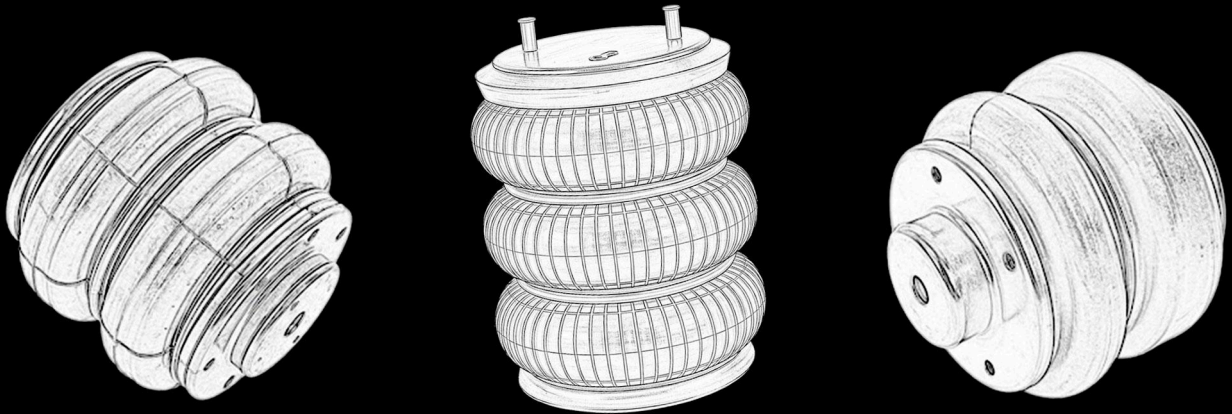

CONVOLUTED AIR SPRINGS

KATLI KÖRÜKLER