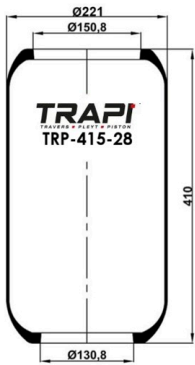

TRP-415-28 ROLL AIR SPRING

OEM REFERENCES		CROSS REFERENCES	
VOLVO	3027272	Firestone	1R5P410290
		Firestone	W010950382
		Dunlop	D12S09
		Contitech	RZ415-28
		Cf Gomma	1S280-28 203001
		Goodyear	9005
		Phoenix	2G20A
		Taurus	B272