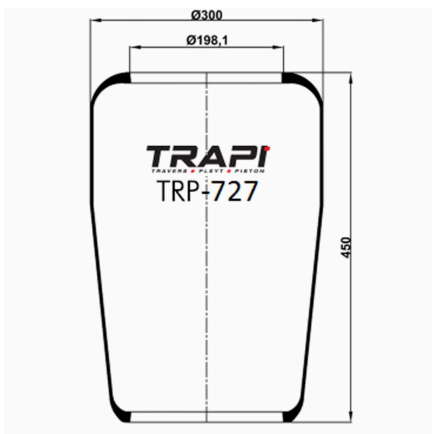

TRP-727 ROLL AIR SPRING

OEM REFERENCES		CROSS REFERENCES	
VAN HOOL	624319-640	Firestone	1R2D460360
MERCEDES-BENZ	3073280101	Firestone	W010950191
MAN	81.43601.0082	Dunlop	PNP306420100
MAN	81.43601.0079	Dunlop	D13S04
MAN	81.43601.0076	Contitech	727N
MAN	81.43601.0058	Cf Gomma	1SC360-34 92575
MAN	81.43601.0057	Goodyear	8117
MAN	81.43601.0056	Phoenix	1F32A
MAN	81.43601.0116	Taurus	B149