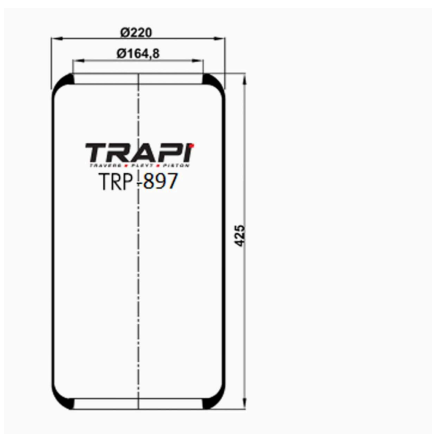

TRP-897 ROLL AIR SPRING

OEM REFERENCES		CROSS REFERENCES	
SCANIA	402315	Firestone	W010950229
SCANIA	411622	Firestone	1R1K440320
PEGASO	795097	Dunlop	PNP305210101
SCANIA	411623	Dunlop	SP2192
DENNIS	656289/2	Contitech	897N
PEGASO	794686	Cf Gomma	1S320-30 88788
		Goodyear	8028
		Phoenix	2E23
		Taurus	B165