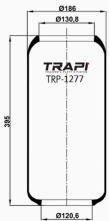

TRP-0810 ROLL AIR SPRING

OEM REFERENCES		CROSS REFERENCES	
		Fervair	01-0810

TRP-1009-N ROLL AIR SPRING

OEM REFERENCES		CROSS REFERENCES	
EvoBus	444 327 00 01		

TRP-1234-R ROLL AIR SPRING

OEM REFERENCES		CROSS REFERENCES	
IRIS BUS	5.010.393.062	Contitech	1234N1