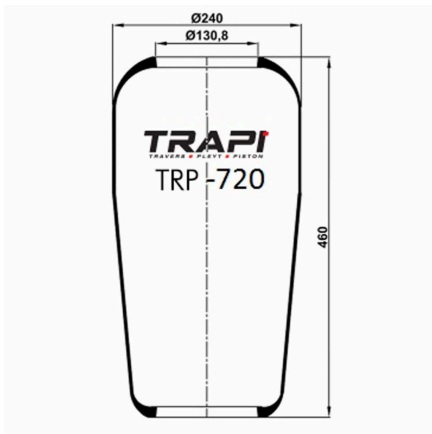

TRP-720 ROLL AIR SPRING

OEM REFERENCES		CROSS REFERENCES	
NEOPLAN	100112300	Firestone	1R2A460295
MERCEDES-BENZ	3873280101	Firestone	W010950195
MAN	81.43601.0037	Dunlop	PNP3010000100
MAN	81.43601.0036	Dunlop	D12S04
MAN	81.43601.0033	Contitech	720N
DENNIS	650292/8	Cf Gomma	1SC290-30 88802
DENNIS	650883/7	Goodyear	9008
BPW	02.200.24.10.0	Phoenix	1F21
VOLVO	1590136	Taurus	B152