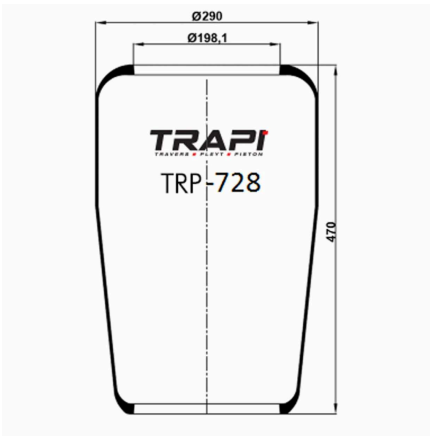

TRP-728 ROLL AIR SPRING

OEM REFERENCES		CROSS REFERENCES	
SCHMITZ-ANHANGER	750212	Contitech	728N
		Firestone	1R2D470360
		Firestone	W010950419
		Phoenix	1F32A-2