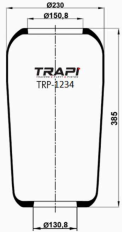

TRP-1234-R ROLL AIR SPRING

OEM REFERENCES		CROSS REFERENCES	
IRIS BUS	5.010.393.062	Contitech	1234N1