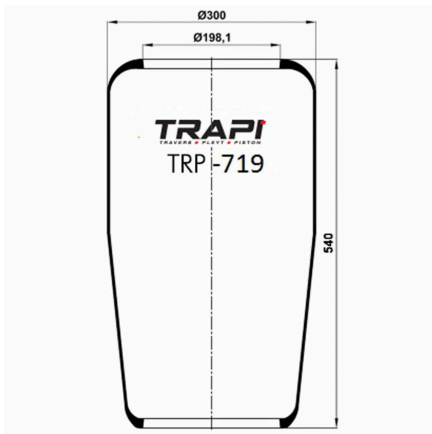

TRP-719 ROLL AIR SPRING

OEM REFERENCES		CROSS REFERENCES	
BPW	02.200.24.00.0	Cf Gomma	1SC360-43 92593
BPW	05.429.39.64.0	Contitech	719N
DAF	0818225	Dunlop	PNP304620101
EVO-BUS	4731032000	Firestone	1R2D530 360
GIGANT	166205	Firestone	W010950192
GIGANT	196036	Goodyear	8118
NEOPLAN	100110100	Phoenix	1F32B
NEOPLAN	102100200	Taurus	B153
KOGEL	4.731.032.000