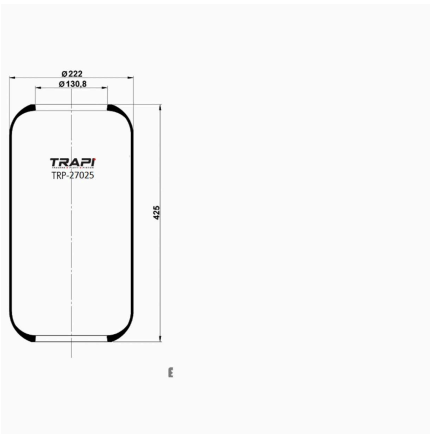

OEM REFERENCES		CROSS REFERENCES	
IVECO	8137291	Cf Gomma	1SC260-30

TRP-26032 ROLL AIR SPRING

OEM REFERENCES		CROSS REFERENCES	
IVECO	98411807	Cf Gomma	1SC260-32

TRP-270 ROLL AIR SPRING

OEM REFERENCES		CROSS REFERENCES	
		toyo	TRL 270