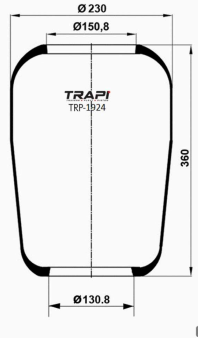

TRP-1924 ROLL AIR SPRING

OEM REFERENCES		CROSS REFERENCES	
VOLVO	1075366	Contitech	1924N1
IRIS BUS (RENAULT V.I.)	5.001.843.640