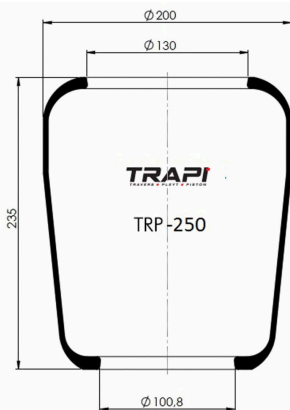

TRP-250 ROLL AIR SPRING

OEM REFERENCES		CROSS REFERENCES	
IVECO	41006926	Airtech	319250 111592
		Cf Gomma	1SC250-19 201727