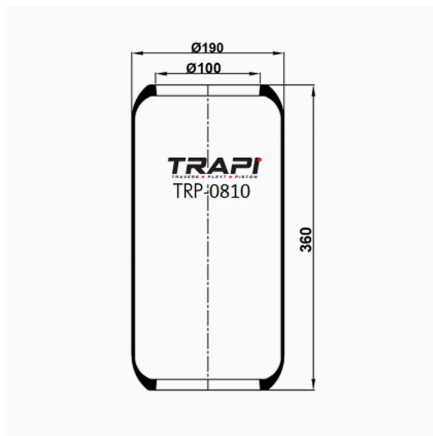

TRP-0810 ROLL AIR SPRING

OEM REFERENCES		CROSS REFERENCES	
		Fervair	01-0810