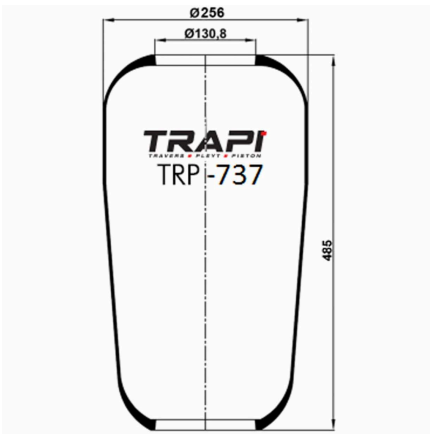

TRP-737 ROLL AIR SPRING

OEM REFERENCES		CROSS REFERENCES	
MENARRINI	178739	Cf Gomma	1S320-23 89756
MERCEDES-BENZ	A3933280101	Contitech	737N
		Firestone	1R2A480330
		Firestone	W010950211
		Phoenix	1F26
		Taurus	B127