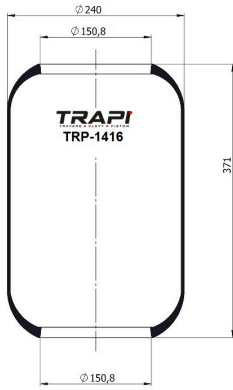

TRP-1416 ROLL AIR SPRING

OEM REFERENCES		CROSS REFERENCES	
IRIS BUS	503.130.261		
IVECO	503130261