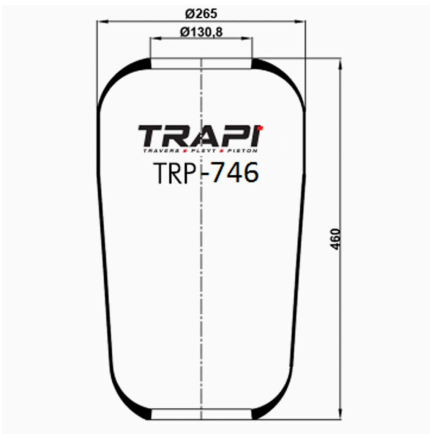

TRP-746 ROLL AIR SPRING

OEM REFERENCES		CROSS REFERENCES	
MERCEDES-BENZ	A3183280001	Contitech	746N