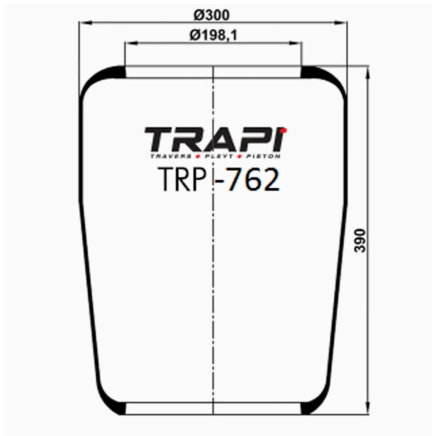

TRP-762 ROLL AIR SPRING

OEM REFERENCES		CROSS REFERENCES	
BPW	02.200.24.20.0	Cf Gomma	1SC360-30 92594
DAF	0644425	Contitech	762N
EVO-BUS (KASSBOHRER-SETRA)	4.731.013.000	Dunlop	D13S02
GIGANT	161209	Dunlop	PNP307800100
GIGANT	196035	Firestone	W010950190
GIGANT	161210	Firestone	1R2D390360
MAN	81.43601.0049	Goodyear	9010
MAN	81.43601.0052	Phoenix	1F32
MERCEDES-BENZ	A3823277101	Taurus	B143