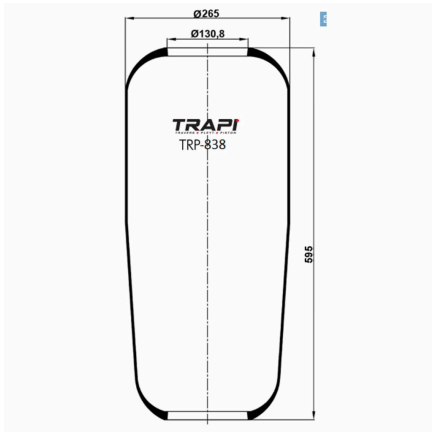

TRP-838 ROLL AIR SPRING

OEM REFERENCES		CROSS REFERENCES	
MERCEDES-BENZ	A6743280001	Phoenix	1F26D
		Contitech	838N