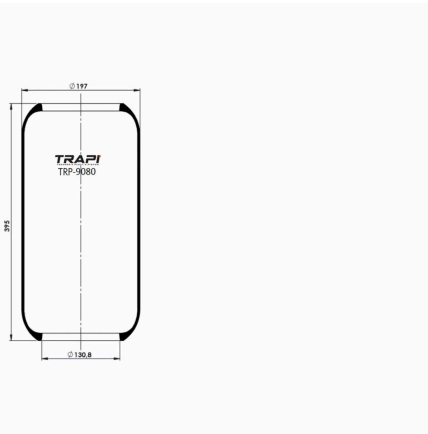

TRP-9080 ROLL AIR SPRING

OEM REFERENCES		CROSS REFERENCES	
VOLVO	20535875	Goodyear	556-03-9080