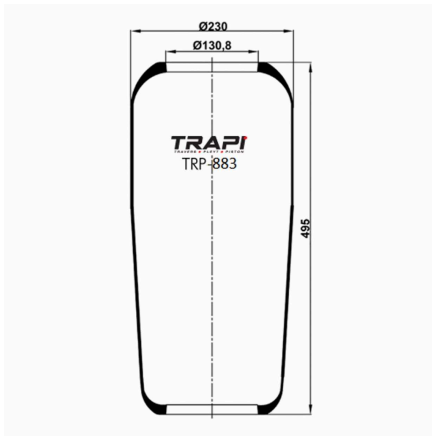

TRP-883 ROLL AIR SPRING

OEM REFERENCES		CROSS REFERENCES	
VOLVO	1082085	Goodyear	9012
MAN	81.43601.0110	Dunlop	D13S03
MAN	81.43601.0128	Contitech	883N1
MAN	81.43601.0071	Cf Gomma	1SC250-29 204250
MAN	81.43601.0072	Phoenix	1F21C-2