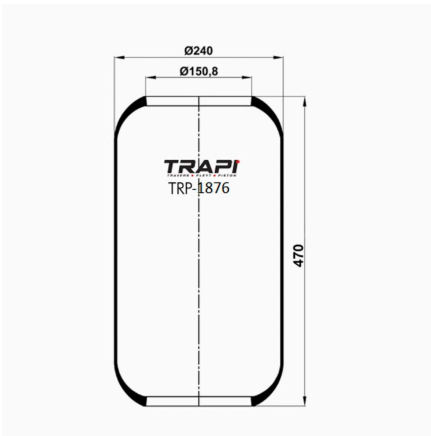

TRP-1876 ROLL AIR SPRING

OEM REFERENCES		CROSS REFERENCES	
RENAULT	5.010.294.156	Contitech	1876N