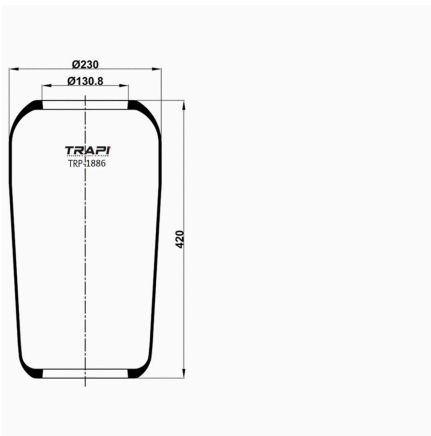

TRP-1886 ROLL AIR SPRING

OEM REFERENCES		CROSS REFERENCES	
MAN	81.43601.0161	Contitech	1886N