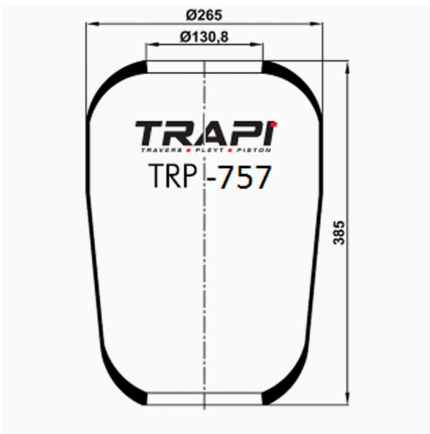

TRP-757 ROLL AIR SPRING

OEM REFERENCES		CROSS REFERENCES	
MERCEDES-BENZ	A3633280201	Contitech	757N
		Firestone	1R2A380305
		Firestone	W010950212
		Phoenix	1F26C
		Taurus	B126