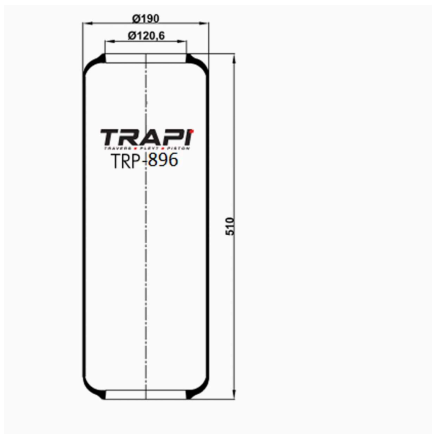

TRP-896 ROLL AIR SPRING

OEM REFERENCES		CROSS REFERENCES	
SCANIA/SCANIA BUSSAR	411627	Firestone	W010950245
DENNIS	656300/2	Firestone	1R1J520285
DENNIS	655606/1	Dunlop	SP2191
		Dunlop	PNP305140100
		Contitech	896N
		Goodyear	8040
		Phoenix	2E18A
		Taurus	B166