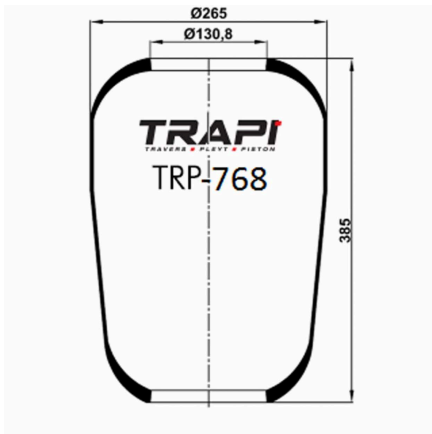

TRP-768 ROLL AIR SPRING

OEM REFERENCES		CROSS REFERENCES	
IRIS BUS	5.000.954.175	Contitech	768N
VOLVO	1612455	Firestone	W010950213
		Firestone	1R2A380330
		Phoenix	1 E 27
		Taurus	B125