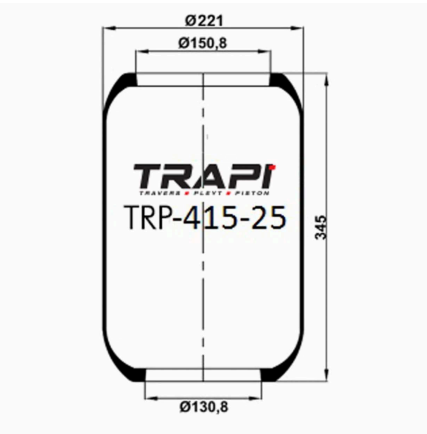

TRP-415-25 ROLL AIR SPRING

OEM REFERENCES		CROSS REFERENCES	
VOLVO	3027271	Cf Gomma	1S280-25 203000
		Contitech	RZ415-25
		Dunlop	D12S08
		Firestone	W010950381
		Firestone	1R5P345290
		Goodyear	9004
		Phoenix	2G20
		Taurus	B271