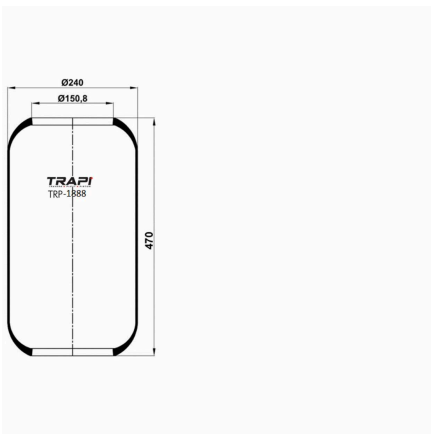

TRP-1888 ROLL AIR SPRING

OEM REFERENCES		CROSS REFERENCES	
MAN	81.43601.0163	Contitech	1888N