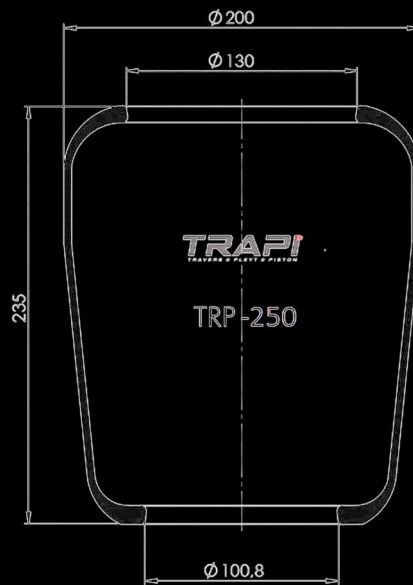

ROLL AIR SPRINGS

ROLL KÖRÜKLER