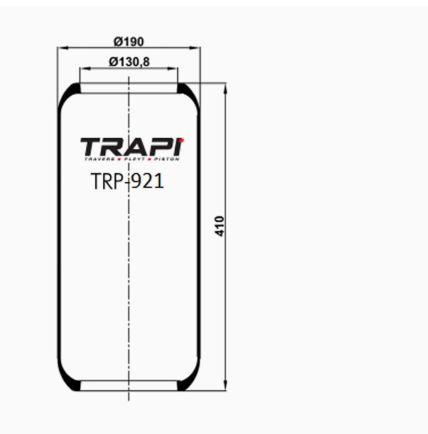

TRP-921 ROLL AIR SPRING

OEM REFERENCES		CROSS REFERENCES	
EVO BUS (DAIMLER CHRYSLER)	A0003280001	Firestone	W010950226
IRIS BUS (RENAULT V.I.)	5.000.288.982	Firestone	1R1A415260
		Dunlop	D10S04
		Cf Gomma	1S285-23 202728
		Contitech	921N
		Goodyear	8043
		Taurus	B158