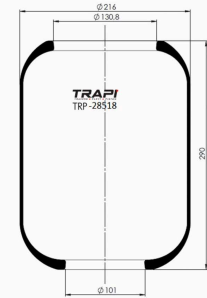

TRP-28518 ROLL AIR SPRING

OEM REFERENCES		CROSS REFERENCES	
IVECO	8160165	Cf Gomma	1S-285-18C