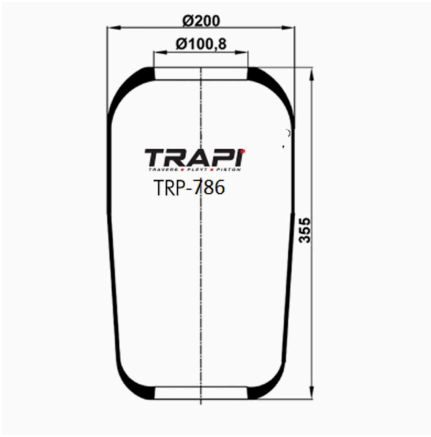

TRP-786 ROLL AIR SPRING

OEM REFERENCES		CROSS REFERENCES	
MAN	81.43601.0053	Contitech	786N
		Firestone	1R2S355245
		Firestone	W010950436
		Phoenix	1F14