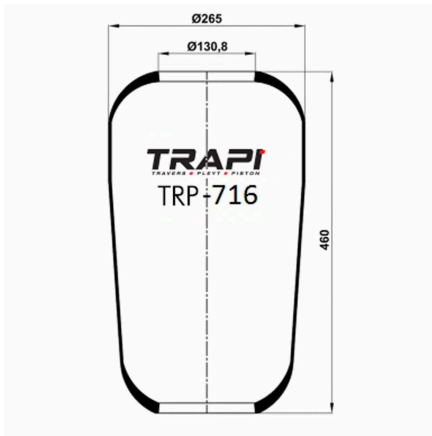

TRP-716 ROLL AIR SPRING

OEM REFERENCES		CROSS REFERENCES	
MAN	81.43601.0039	Contitech	716N
MAN	81.43601.0040	Cf Gomma	1SC300-34 92548
VOLVO	1593842	Firestone	1R2A450305
		Firestone	W010950145
		Phoenix	1F26 B-1
		Taurus	BL197