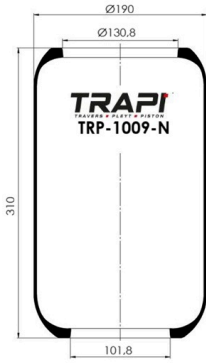

TRP-1009-N ROLL AIR SPRING

OEM REFERENCES		CROSS REFERENCES	
EvoBus	444 327 00 01		

TRP-1234-R ROLL AIR SPRING

OEM REFERENCES		CROSS REFERENCES	
IRIS BUS	5.010.393.062	Contitech	1234N1

TRP-1277-R ROLL AIR SPRING

OEM REFERENCES		CROSS REFERENCES	
VOLVO	3111277	Firestone	1R4U395260
		Dunlop	A310950013
		Airtech	31277 111302
		Firestone	W010950453

TRP-1415 ROLL AIR SPRING

OEM REFERENCES		CROSS REFERENCES	
RENAULT V.I	5.006.172.377	Contitech	1415N
IRIS BUS (RENAULT V.I.)	5.001.021.414