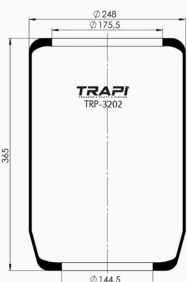

TRP-3202 ROLL AIR SPRING

OEM REFERENCES		CROSS REFERENCES	
KENWORTH	K066-450		320-200