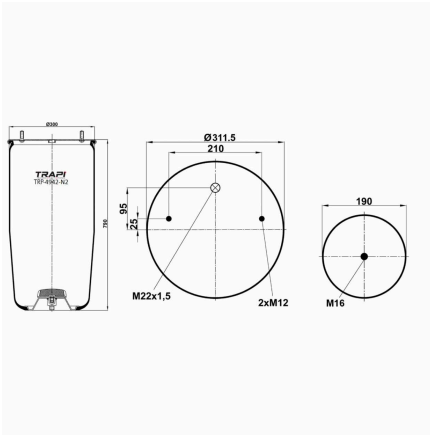

TRP-4942-N2 AIR SPRING WITHOUT PISTON

OEM REFERENCES		CROSS REFERENCES	
BPW	BPW36-2	Contitech	4942NP02
BPW	05.429.41.09.0