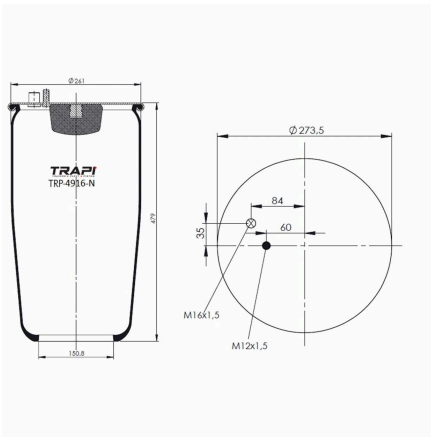

TRP-4916-N AIR SPRING WITHOUT PISTON

OEM REFERENCES		CROSS REFERENCES	
MAN	81.43601.0158	Contitech	4916 N1 P01