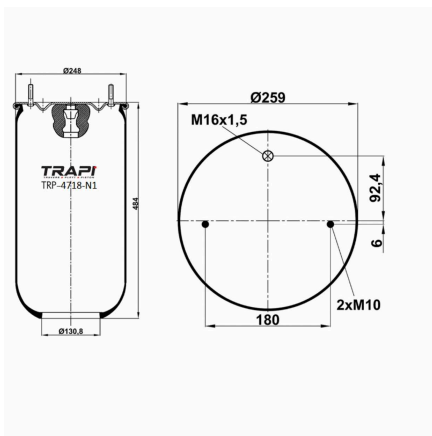

TRP-4718-N1 AIR SPRING WITHOUT PISTON

OEM REFERENCES		CROSS REFERENCES	
VOLVO	1079718	Contitech	4718NP02
VOLVO	101075363