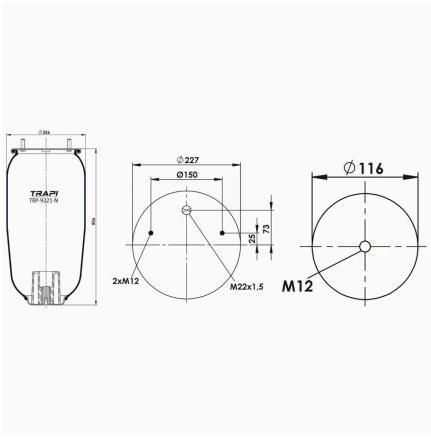

TRP-9221-N AIR SPRING WITHOUT PISTON

OEM REFERENCES		CROSS REFERENCES	
ISUZU	3870009221