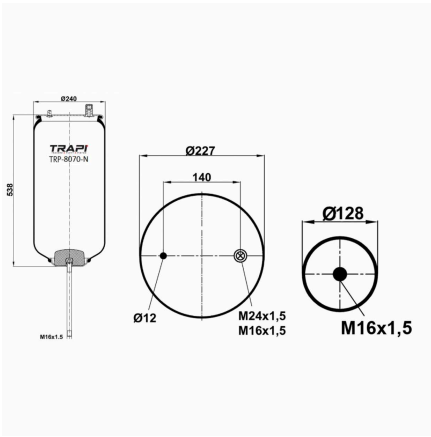

TRP-8070-N AIR SPRING WITHOUT PISTON

OEM REFERENCES		CROSS REFERENCES	
		Vibracoustic	V1DK19-1**SA