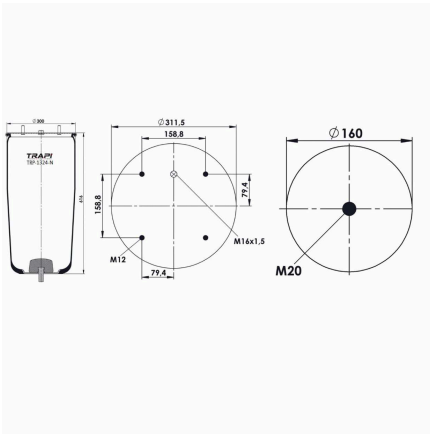

TRP-1324-N AIR SPRING WITHOUT PISTON

OEM REFERENCES		CROSS REFERENCES	
KASSBOHRER	4731043000	Airtech	31324 P
		Goodyear	1R14-809
		Firestone	W01-M58-8988
		Phoenix	1 DK 32 E-4
		Vibracoustic	V1 DK 32 E-4