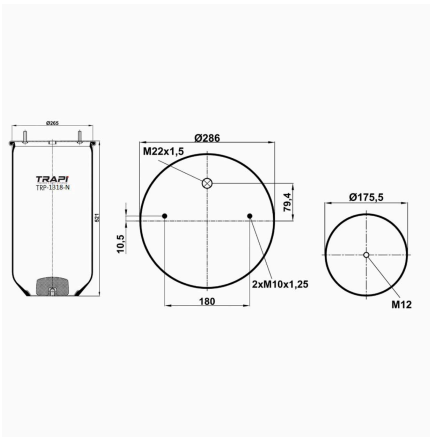

TRP-1318-N AIR SPRING WITHOUT PISTON

OEM REFERENCES		CROSS REFERENCES	
		Airtech	391318K**SA