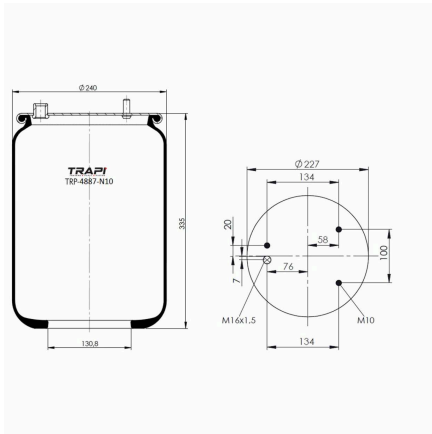

TRP-4887-N10 AIR SPRING WITHOUT PISTON

OEM REFERENCES		CROSS REFERENCES	
		Firestone	W01 M58 8681**SA