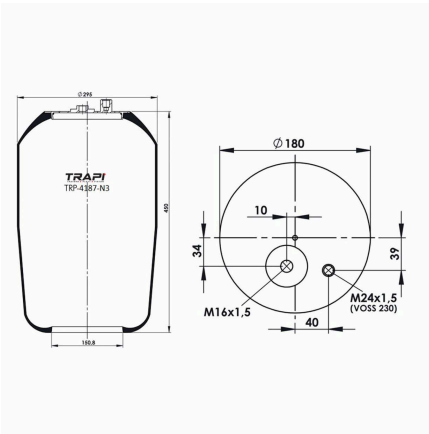

TRP-4187-N3 AIR SPRING WITHOUT PISTON

OEM REFERENCES		CROSS REFERENCES	
DAIMLER CHRYSLER	A 942 320 19 21	Contitech	4187 NP02**SA (Voss230)