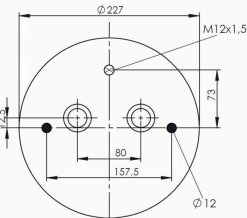

TRP-6198-N AIR SPRING WITHOUT PISTON

OEM REFERENCES		CROSS REFERENCES	
SCANIA	1362143**SA	Airtech	36198P 123112
SCANIA	1386198**SA