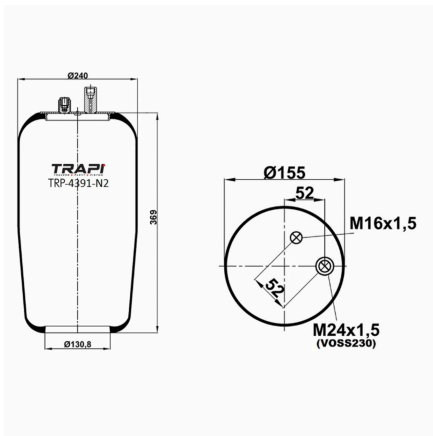

TRP-4391-N2 AIR SPRING WITHOUT PISTON

OEM REFERENCES		CROSS REFERENCES	
MERCEDES-BENZ	A9423280701	Contitech	4391N2