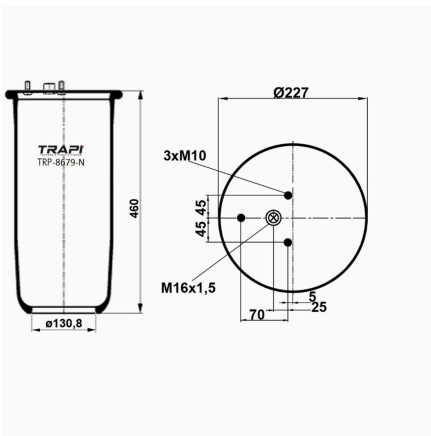

OEM REFERENCES		CROSS REFERENCES	
		Contitech	836 N P05**SA

TRP-8501-N AIR SPRING WITHOUT PISTON

OEM REFERENCES		CROSS REFERENCES	
BREDAMENARINI	D305515		

TRP-8608-N AIR SPRING WITHOUT PISTON

OEM REFERENCES		CROSS REFERENCES	
		Airtech	38608 P / 123042