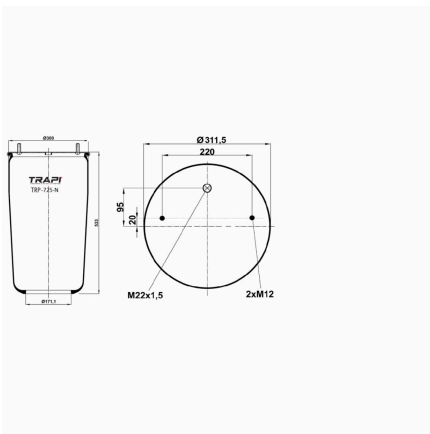

TRP-724-N AIR SPRING WITHOUT PISTON

OEM REFERENCES		CROSS REFERENCES	
GIGANT	246169	Goodyear	1R11-711
		Contitech	724NP01

TRP-725-N AIR SPRING WITHOUT PISTON

OEM REFERENCES		CROSS REFERENCES	
GIGANT	246149	Goodyear	1R14-704
		Contitech	725NP01
		Cf Gomma	1TCS360-45
		Airtech	3725 P / 120001
		Taurus	UR836-11