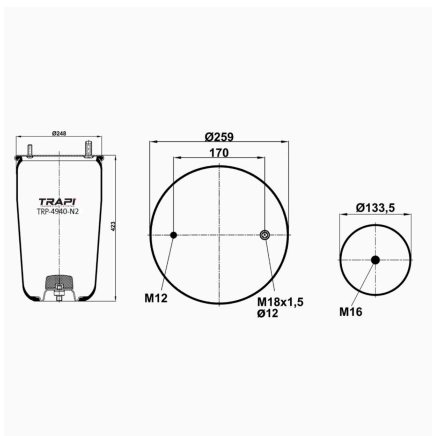

TRP-4940-N2 AIR SPRING WITHOUT PISTON

OEM REFERENCES		CROSS REFERENCES	
BPW	BPW30K	Contitech	4940NP02
BPW	05.429.41.56.0