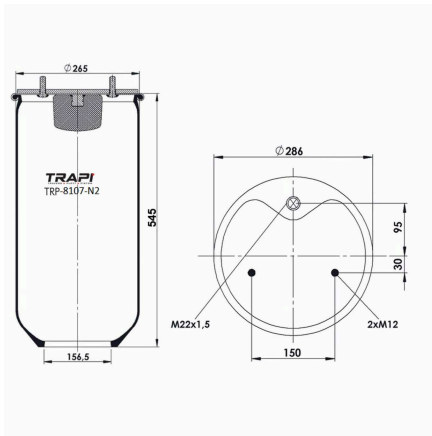

TRP-8107-N2 AIR SPRING WITHOUT PISTON

OEM REFERENCES		CROSS REFERENCES	
		Airtech	30285 K**SA