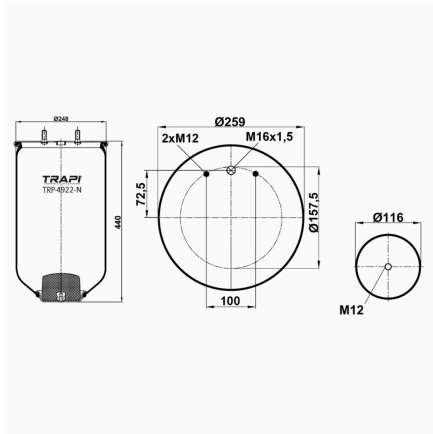

TRP-4922-N AIR SPRING WITHOUT PISTON

OEM REFERENCES		CROSS REFERENCES	
		Airtech	34922 P / 122552
		Contitech	4922 N