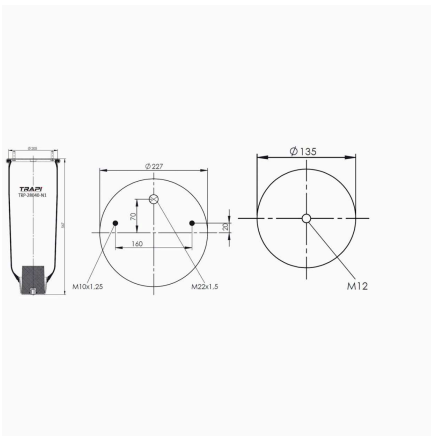

TRP-28040-N1 AIR SPRING WITHOUT PISTON

OEM REFERENCES		CROSS REFERENCES	
		Cf Gomma	1 T 280-40**SA