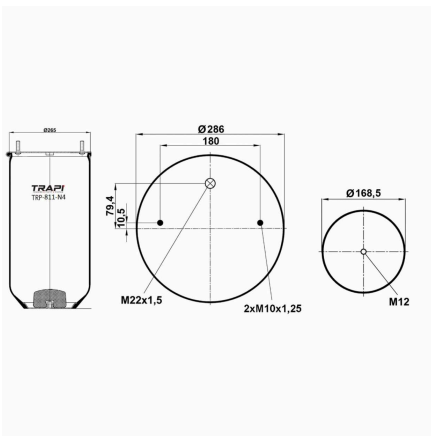

TRP-811-N4 AIR SPRING WITHOUT PISTON

OEM REFERENCES		CROSS REFERENCES	
		Airtech	3811-04 P / 120682