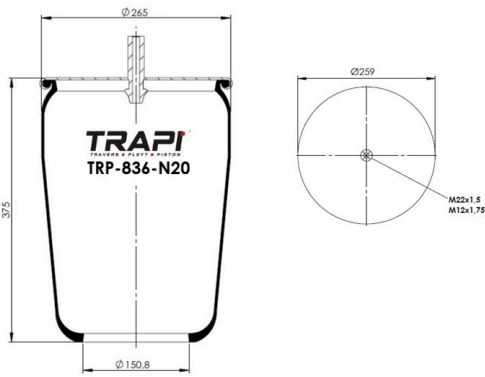

TRP-836-N20 AIR SPRING WITHOUT PISTON

OEM REFERENCES		CROSS REFERENCES	
BMC	53RS900004