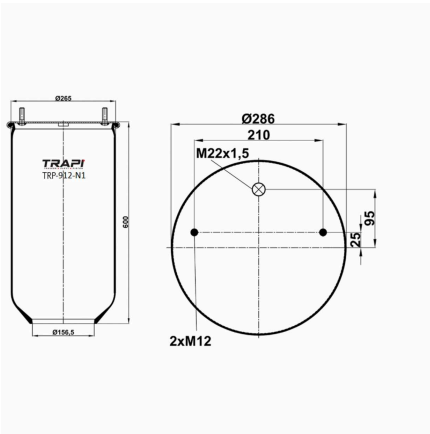

TRP-912-N1 AIR SPRING WITHOUT PISTON

OEM REFERENCES		CROSS REFERENCES	
		Contitech	912NP01**SA