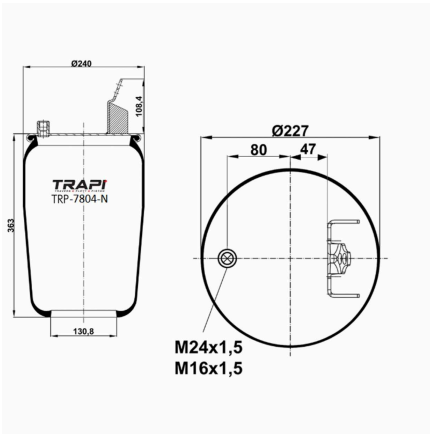

TRP-7804-N AIR SPRING WITHOUT PISTON

OEM REFERENCES		CROSS REFERENCES	
		Contitech	6606 N P01**SA
		Airtech	37804 P / 120942