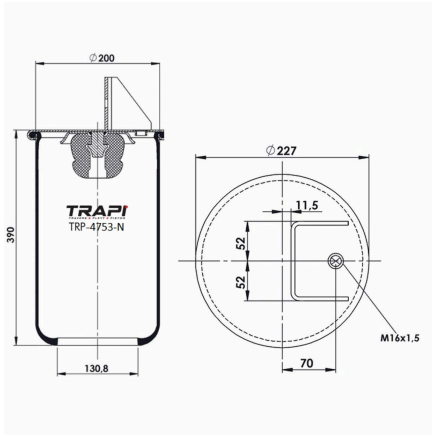

TRP-4753-N AIR SPRING WITHOUT PISTON

OEM REFERENCES		CROSS REFERENCES	
		Airtech	36753 K**SA