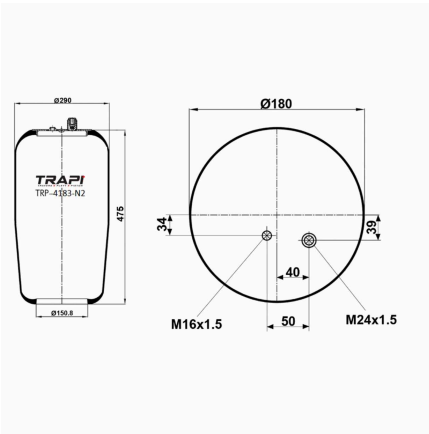

TRP-4183-N2 AIR SPRING WITHOUT PISTON

OEM REFERENCES		CROSS REFERENCES	
		Contitech	4183 N1
		Contitech	4183 N4