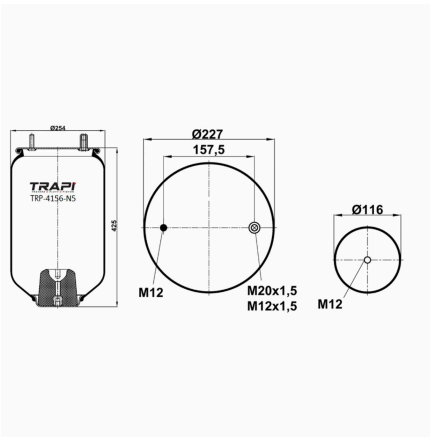

TRP-4156-N5 AIR SPRING WITHOUT PISTON

OEM REFERENCES		CROSS REFERENCES	
		Cf Gomma	1T323-33 96873
		Airtech	34156P 120402
		Contitech	4156NP05