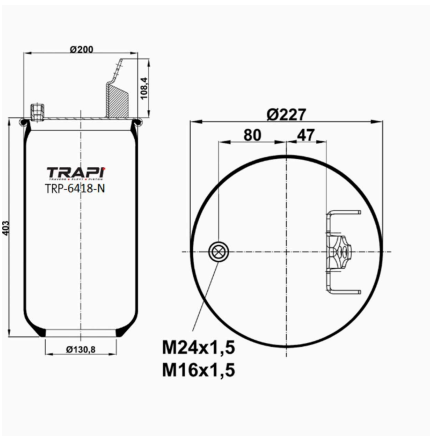

TRP-6418-N AIR SPRING WITHOUT PISTON

OEM REFERENCES		CROSS REFERENCES	
		Contitech	6607 N P01**SA
		Airtech	36418 P / 123002