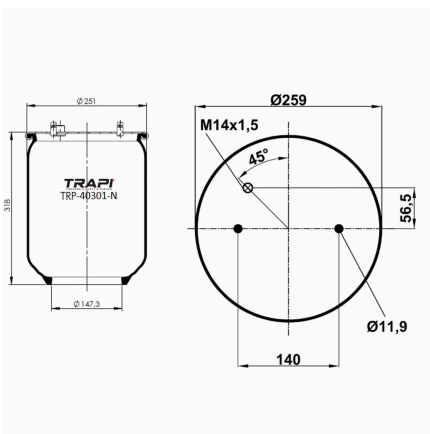

TRP-40301-N AIR SPRING WITHOUT PISTON

OEM REFERENCES		CROSS REFERENCES	
		Airtech	330301 P / 122662