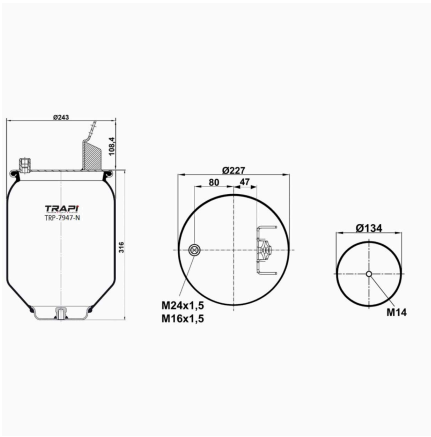

TRP-7947-N AIR SPRING WITHOUT PISTON

OEM REFERENCES		CROSS REFERENCES	
VOLVO	20737943	Airtech	37947 K **SA
VOLVO	20737947