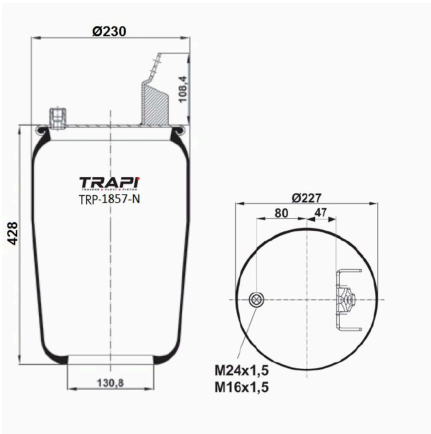

TRP-1850-N AIR SPRING WITHOUT PISTON

OEM REFERENCES		CROSS REFERENCES	
		Contitech	1850NP01**SA

TRP-1857-N AIR SPRING WITHOUT PISTON

OEM REFERENCES		CROSS REFERENCES	
VOLVO	21321521**SA	Goodyear	1R11-857**SA
VOLVO	20909150**SA		