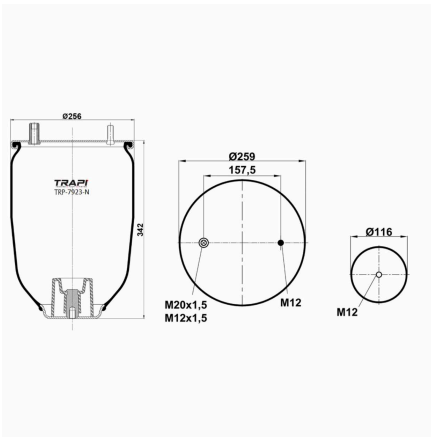

TRP-7923-N AIR SPRING WITHOUT PISTON

OEM REFERENCES		CROSS REFERENCES	
		Vibracoustic	V1DK27b-2**SA