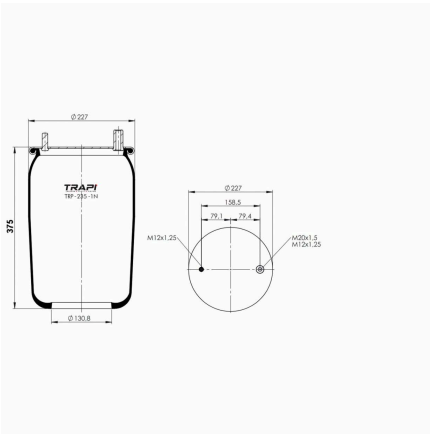

TRP-235-N1 AIR SPRING WITHOUT PISTON

OEM REFERENCES		CROSS REFERENCES	
		toyo	TRL 230L