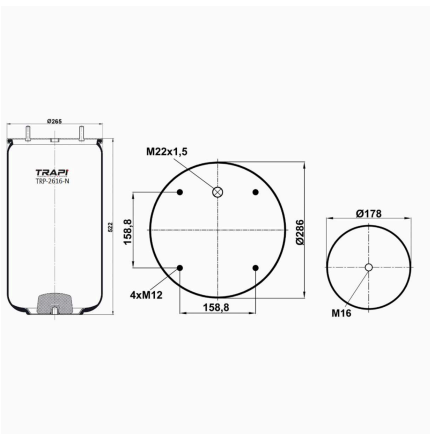

OEM REFERENCES		CROSS REFERENCES	
		toyo	TRL 230M

TRP-235-N1 AIR SPRING WITHOUT PISTON

OEM REFERENCES		CROSS REFERENCES	
		toyo	TRL 230L

TRP-24019-N AIR SPRING WITHOUT PISTON

OEM REFERENCES		CROSS REFERENCES	
OTOKAR	OTOKAR M 2010 MAGİRUS ÖN	Cf Gomma	1T240-19 **SA