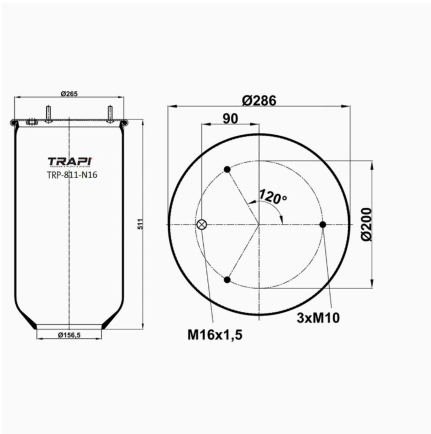

OEM REFERENCES		CROSS REFERENCES	
DAF	676122	Contitech	811M
DAF	67306		

TRP-811-N1 AIR SPRING WITHOUT PISTON

OEM REFERENCES		CROSS REFERENCES	
		Airtech	3811-01 P / 120062

TRP-811-N16 AIR SPRING WITHOUT PISTON