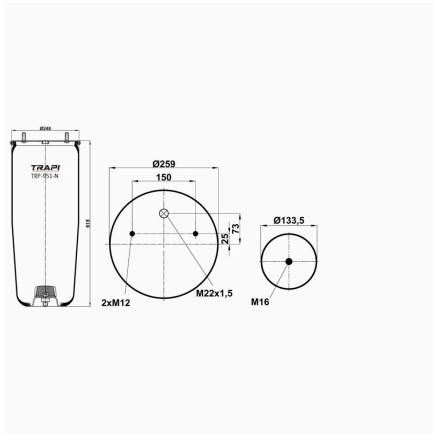

TRP-951-N AIR SPRING WITHOUT PISTON

OEM REFERENCES		CROSS REFERENCES	
BPW	BPW30-1	Goodyear	1R11-704
BPW	05.429.40.72.0	Firestone	1T17D-11.8
		Firestone	W01M588621
		Contitech	951MB