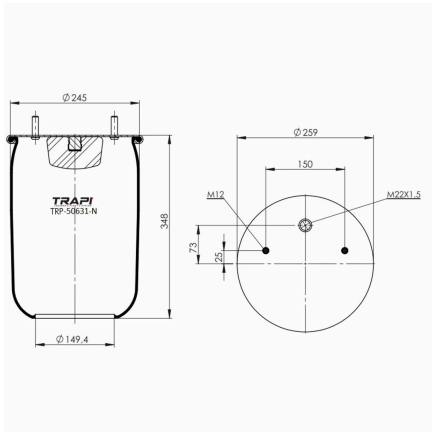

TRP-50631-N AIR SPRING WITHOUT PISTON

OEM REFERENCES		CROSS REFERENCES	
SOLARIS	1001 101 060 Urbino	Vibracoustic	1DF25A-1**S
SOLARIS	1070 002 000 Urbino		
SOLARIS	P-1001 101 060 Urbino		
SOLARIS	P-1070 002 000 Urbino