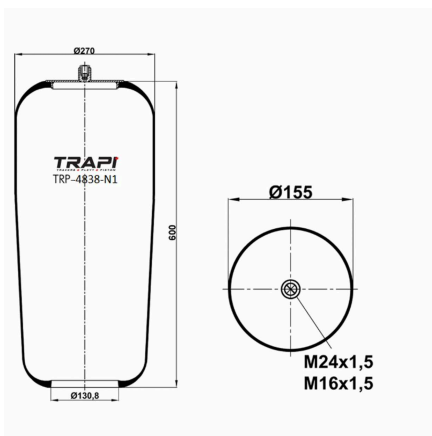

OEM REFERENCES		CROSS REFERENCES	
		Contitech	4810NP05**SA

TRP-4813-N7 AIR SPRING WITHOUT PISTON

OEM REFERENCES		CROSS REFERENCES	
		Contitech	4813NP07**SA

TRP-4815-N AIR SPRING WITHOUT PISTON

OEM REFERENCES		CROSS REFERENCES	
SAF	2924V 3.229.0041.00	Goodyear	1R14-815**SA
SAF	2923VK 3.229.0028.00 Intra		