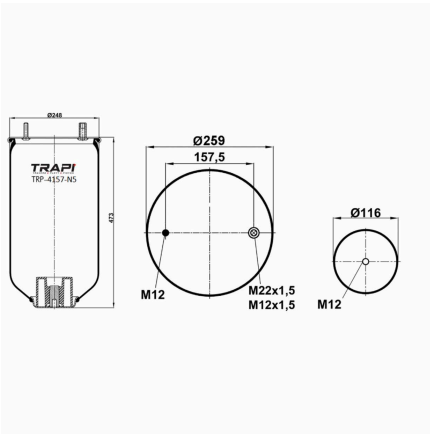

TRP-4157-N5 AIR SPRING WITHOUT PISTON

OEM REFERENCES		CROSS REFERENCES	
		Contitech	4157 N P05**SA
		Contitech	4157 N P02