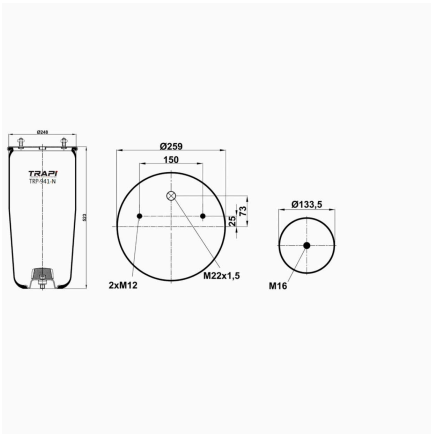

OEM REFERENCES		CROSS REFERENCES	
		Contitech	912NP02**SA

TRP-9221-N AIR SPRING WITHOUT PISTON

OEM REFERENCES		CROSS REFERENCES	
ISUZU	3870009221		

TRP-940-N AIR SPRING WITHOUT PISTON

OEM REFERENCES		CROSS REFERENCES	
BPW	BPW 05.42940.091	Goodyear	1R11-703
BPW	BPW30K	Firestone	1T17D-4.3
BPW	05.429.40.91.0	Firestone	W01M588613
		Dunlop	D11U31
		Contitech	940MB
		Cf Gomma	1TC300-30-205536
		Phoenix	1DK21K
		Taurus	KR732-01