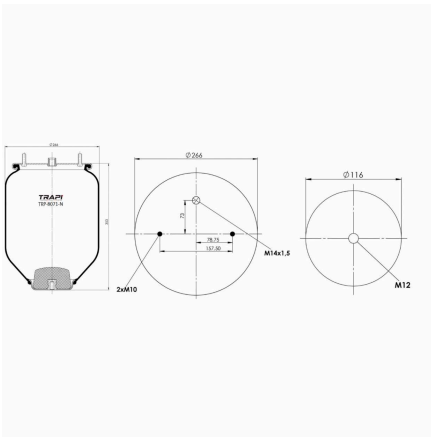

TRP-8071-N AIR SPRING WITHOUT PISTON

OEM REFERENCES		CROSS REFERENCES	
		Vibracoustic	V1DK23F-1**SA