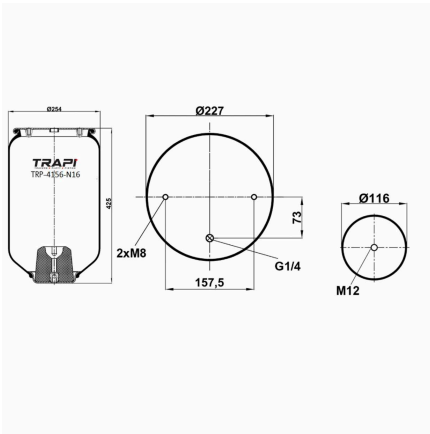

TRP-4156-N16 AIR SPRING WITHOUT PISTON

OEM REFERENCES		CROSS REFERENCES	
		Contitech	4156NP16