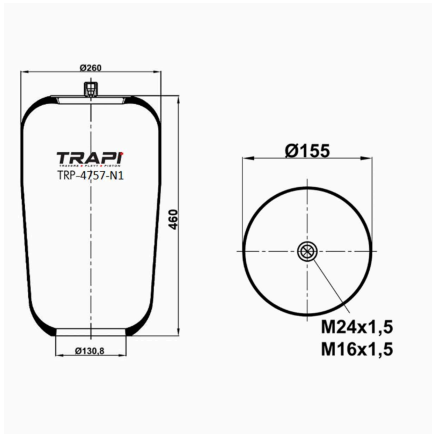

TRP-4757-N1 AIR SPRING WITHOUT PISTON

OEM REFERENCES		CROSS REFERENCES	
MERCEDES-BENZ	A9423270001	Contitech	4757N1