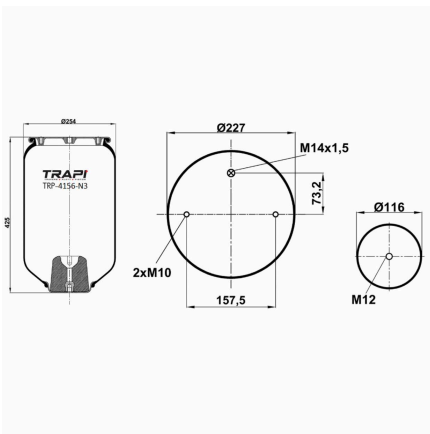

TRP-4156-N3 AIR SPRING WITHOUT PISTON

OEM REFERENCES		CROSS REFERENCES	
		Firestone	W013580734
		Firestone	1T15M-6