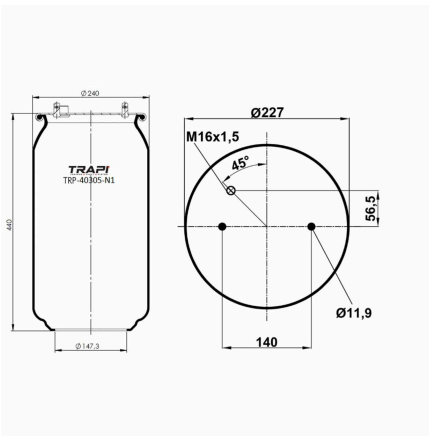

TRP-40305-N1 AIR SPRING WITHOUT PISTON

OEM REFERENCES		CROSS REFERENCES	
		Goodyear	1R11-839**SA