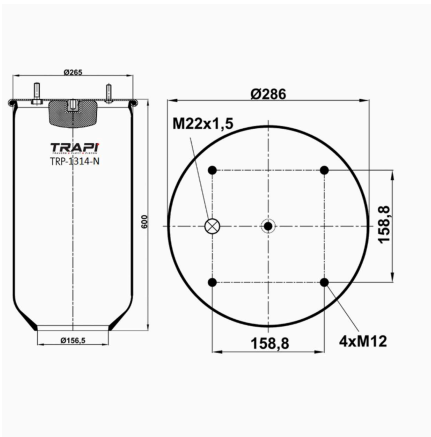

TRP-1305-N AIR SPRING WITHOUT PISTON

OEM REFERENCES		CROSS REFERENCES	
		Airtech	391305K**SA / 131582

TRP-1306-N10 AIR SPRING WITHOUT PISTON

OEM REFERENCES		CROSS REFERENCES	
		Aircraft	391210 P / 121842