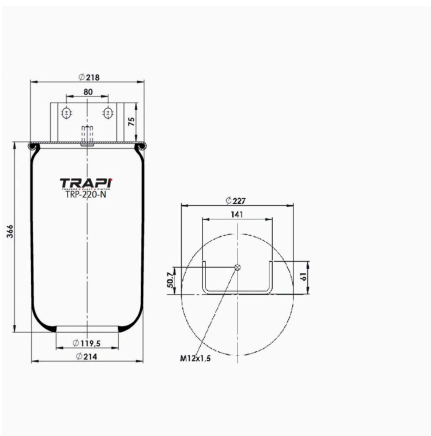

TRP-200-N AIR SPRING WITHOUT PISTON

OEM REFERENCES		CROSS REFERENCES	
		toyo	TRS-220 SCN