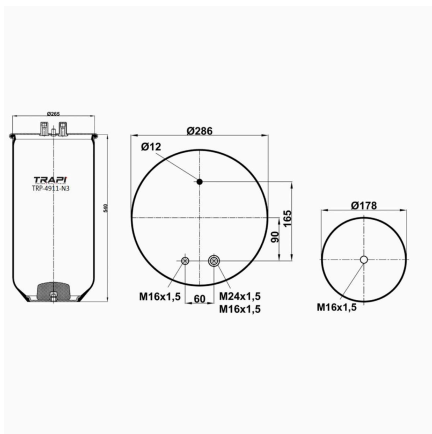

TRP-4911-N3 AIR SPRING WITHOUT PISTON

OEM REFERENCES		CROSS REFERENCES	
		Contitech	4911 NP02