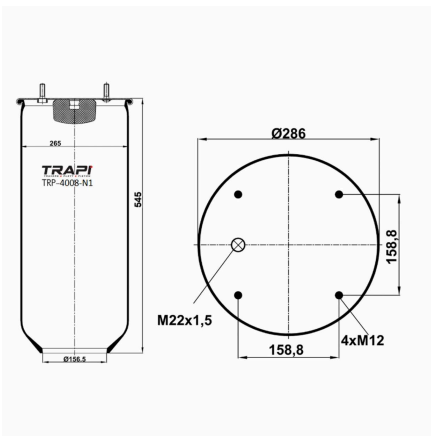

TRP-4007-N AIR SPRING WITHOUT PISTON

OEM REFERENCES		CROSS REFERENCES	
GIGANT	166271	Contitech	4007NP01
GIGANT	3042		
GIGANT	247104		

TRP-4007-N2 AIR SPRING WITHOUT PISTON

OEM REFERENCES		CROSS REFERENCES	
GIGANT	3042**SA		