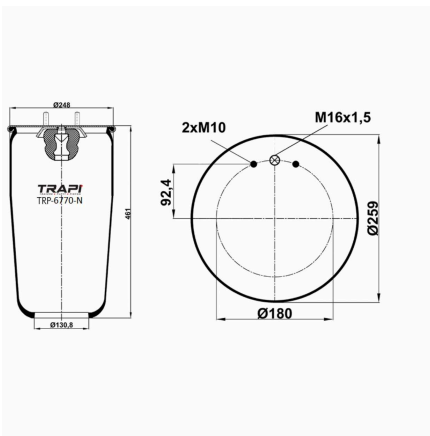

OEM REFERENCES		CROSS REFERENCES	
		Airtech	36752 K**SA

TRP-6760-N AIR SPRING WITHOUT PISTON

OEM REFERENCES		CROSS REFERENCES	
		Airtech	36760 K**SA

TRP-6762-N AIR SPRING WITHOUT PISTON

OEM REFERENCES		CROSS REFERENCES	
		Airtech	36762 P / 120192