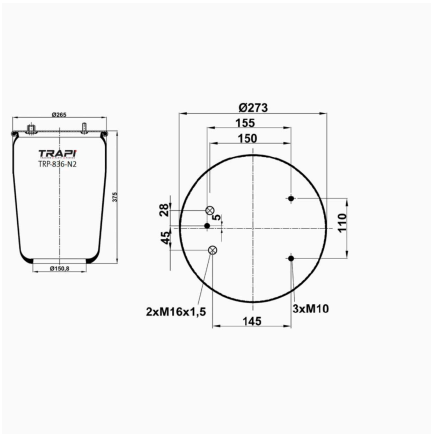

TRP-836-N2 AIR SPRING WITHOUT PISTON

OEM REFERENCES		CROSS REFERENCES	
DAF	0513982	Phoenix	1 DF 25-3 NP
		Goodyear	1R12-710
		Firestone	1T17AR-4.5
		Firestone	W01M580777
		Dunlop	D13U31
		Contitech	836M2
		Taurus	UR721-03T
		Vibracoustic	VIDF25-3