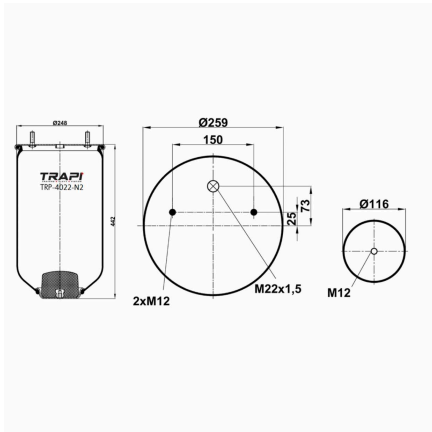

TRP-4022-N2 AIR SPRING WITHOUT PISTON

OEM REFERENCES		CROSS REFERENCES	
		Contitech	4022 N P02**SA