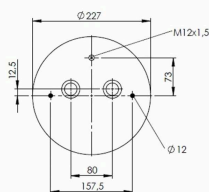

TRP-6199-N AIR SPRING WITHOUT PISTON

OEM REFERENCES		CROSS REFERENCES	
		Airtech	36199P 121582