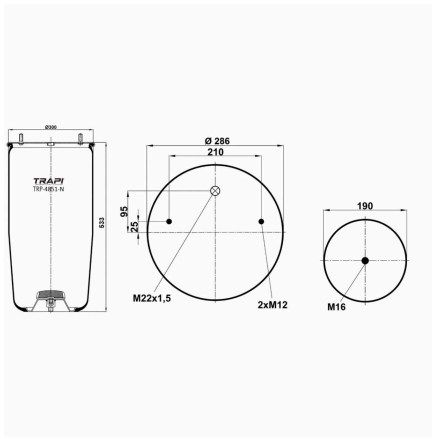

TRP-4851-N AIR SPRING WITHOUT PISTON

OEM REFERENCES		CROSS REFERENCES	
TRIDEC	311208	Goodyear	1R14-851