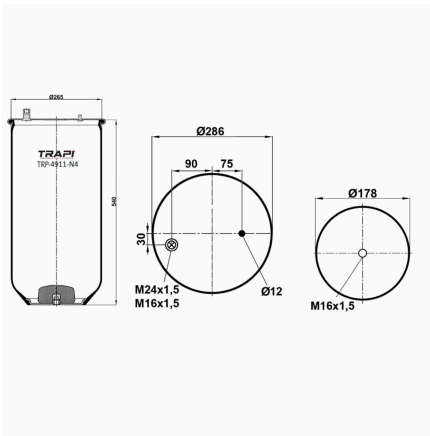

TRP-4911-N4 AIR SPRING WITHOUT PISTON

OEM REFERENCES		CROSS REFERENCES	
		Contitech	4911 N P04**SA