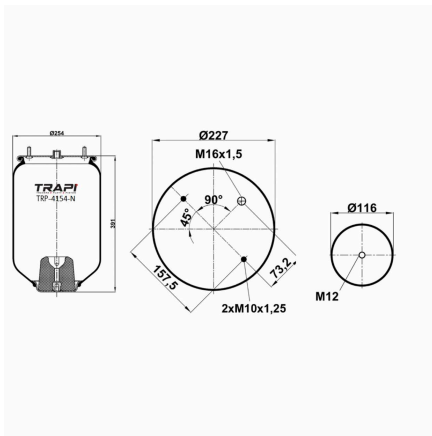

TRP-4154-N AIR SPRING WITHOUT PISTON

OEM REFERENCES		CROSS REFERENCES	
		Airtech	34154P 120382