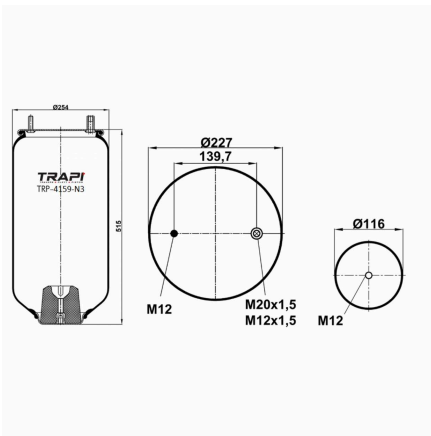

TRP-4159-N3 AIR SPRING WITHOUT PISTON

OEM REFERENCES		CROSS REFERENCES	
NEWAY	M00557007	Airtech	34159-03P 121422