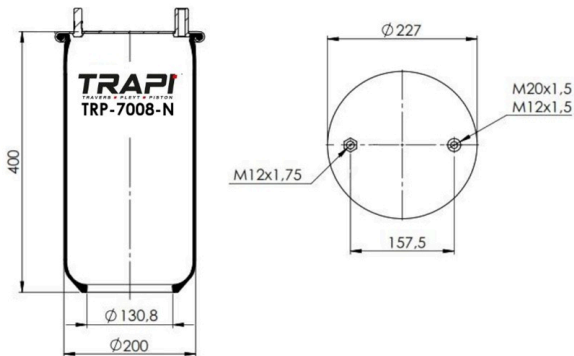

TRP-7008-N AIR SPRING WITHOUT PISTON

OEM REFERENCES		CROSS REFERENCES	
	3050049AA