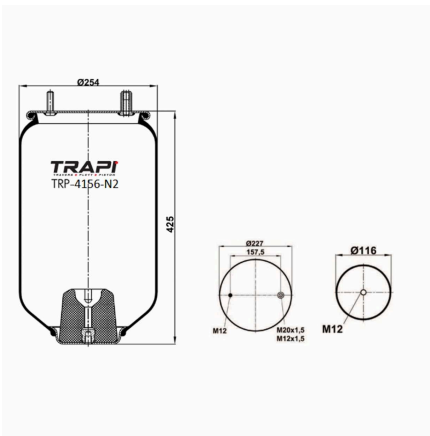

TRP-4156-N2 AIR SPRING WITHOUT PISTON

OEM REFERENCES		CROSS REFERENCES	
		Contitech	4156NP07**SA