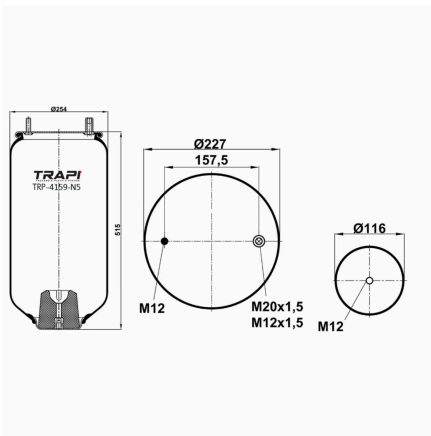

TRP-4159-N5 AIR SPRING WITHOUT PISTON

OEM REFERENCES		CROSS REFERENCES	
		Springride	D12U04
		Firestone	1T15M-9
		Goodyear	1R12-761
		Firestone	W01M580736
		Contitech	4159NP05
		Phoenix	1DK21B-5