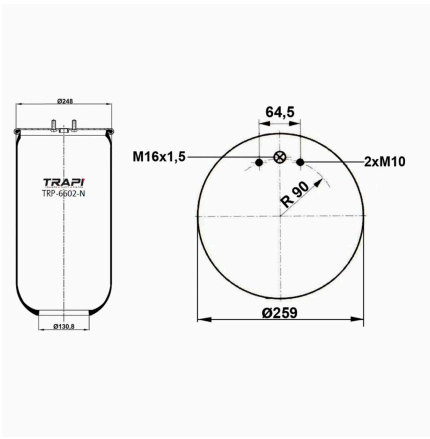

TRP-6602-N AIR SPRING WITHOUT PISTON

OEM REFERENCES		CROSS REFERENCES	
		Contitech	6602 N P01**SA