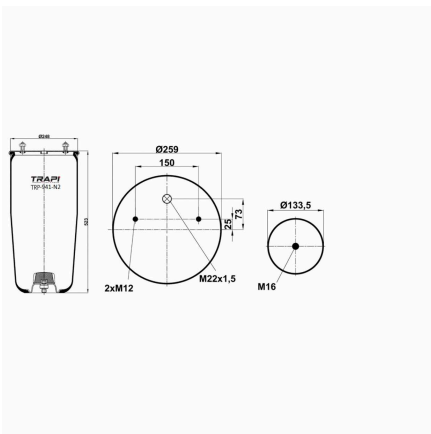

TRP-941-N2 AIR SPRING WITHOUT PISTON

OEM REFERENCES		CROSS REFERENCES	
		Goodyear	1R11-702**SA