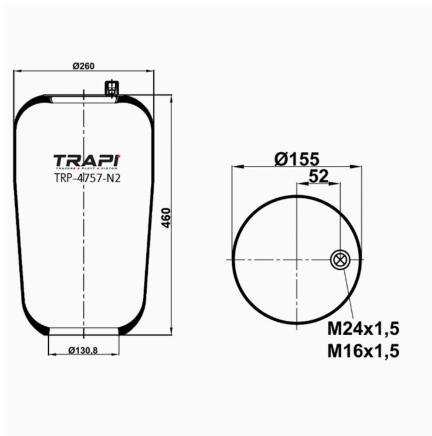

TRP-4757-N2 AIR SPRING WITHOUT PISTON

OEM REFERENCES		CROSS REFERENCES	
MERCEDES-BENZ	A9743280001	Contitech	4757N2