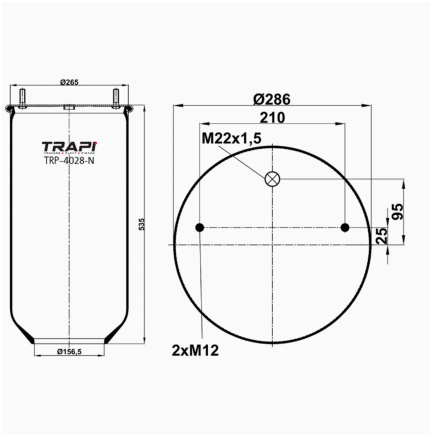

TRP-4028-N AIR SPRING WITHOUT PISTON

OEM REFERENCES		CROSS REFERENCES	
WEWELER	US04028	Contitech	4028NP02**SA