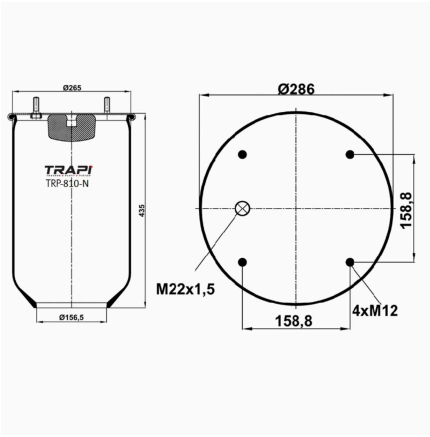

TRP-810-N AIR SPRING WITHOUT PISTON

OEM REFERENCES		CROSS REFERENCES	
		Vibracoustic	VID28A-5 NP
		Phoenix	1 D 28 A-5 NP
		Firestone	1T19L-7
		Firestone	W01M587237
		Contitech	810MB/O