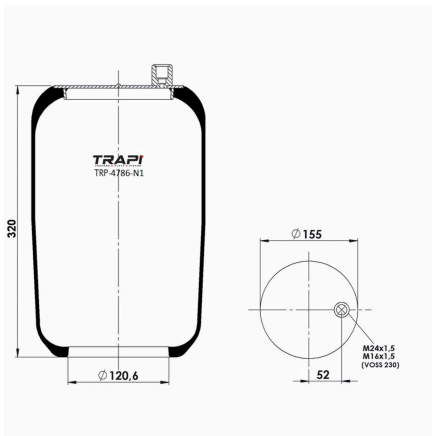

TRP-4786-N1 AIR SPRING WITHOUT PISTON

OEM REFERENCES		CROSS REFERENCES	
		Contitech	4786 N P01**SA (VOSS 230)