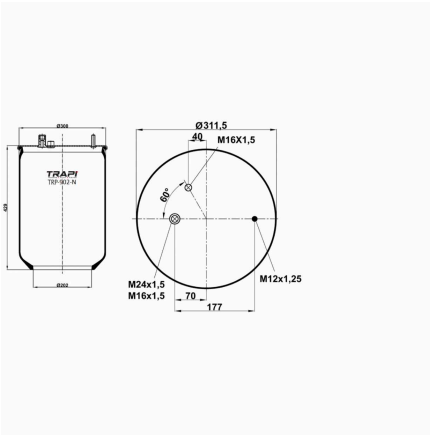

TRP-902-N AIR SPRING WITHOUT PISTON

OEM REFERENCES		CROSS REFERENCES	
		Contitech	902MB**SA