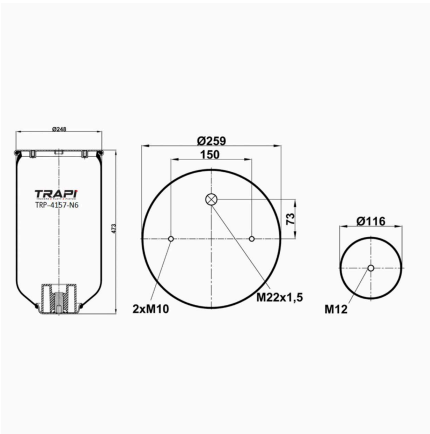

TRP-4157-N6 AIR SPRING WITHOUT PISTON

OEM REFERENCES		CROSS REFERENCES	
		Firestone	W01 M58 8194
		Contitech	4157NP06**SA