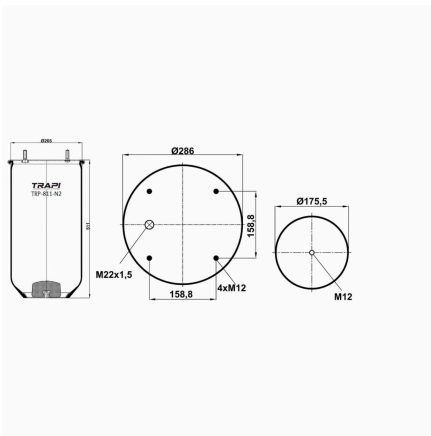

TRP-811-N2 AIR SPRING WITHOUT PISTON

OEM REFERENCES		CROSS REFERENCES	
		Airtech	3811-02 P / 120082