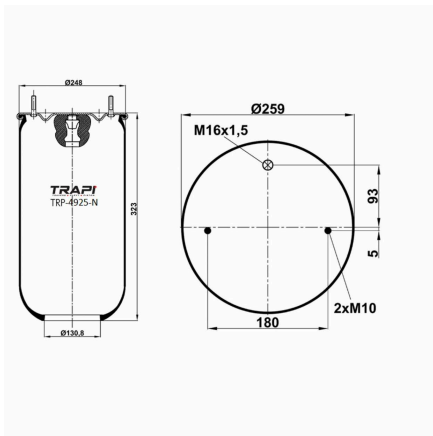

TRP-4925-N AIR SPRING WITHOUT PISTON

OEM REFERENCES		CROSS REFERENCES	
		Airtech	34925 P / 120252