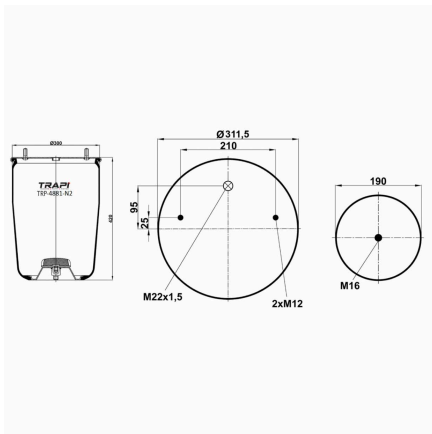

TRP-4881-N2 AIR SPRING WITHOUT PISTON

OEM REFERENCES		CROSS REFERENCES	
BPW	BPW36K	Goodyear	1R14-701
BPW	05.429.41.01.0	Firestone	1T66D-7.0
		Firestone	W01M588601
		Dunlop	D14U37
		Contitech	4881NP02
		Cf Gomma	1TC360-40 205537
		Phoenix	1DK32K
		Taurus	UR838-01T