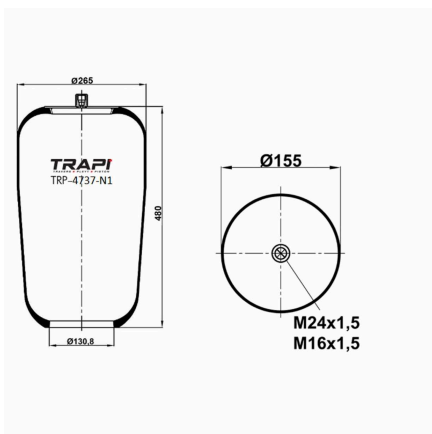

TRP-4737-N1 AIR SPRING WITHOUT PISTON

OEM REFERENCES		CROSS REFERENCES	
		Contitech	4737N