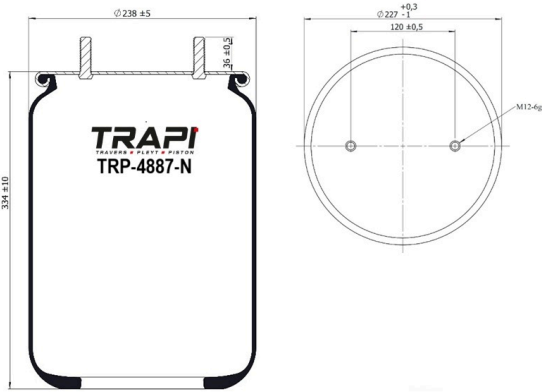

TRP-4887-N AIR SPRING WITHOUT PISTON

OEM REFERENCES		CROSS REFERENCES	
BMC	31100130410