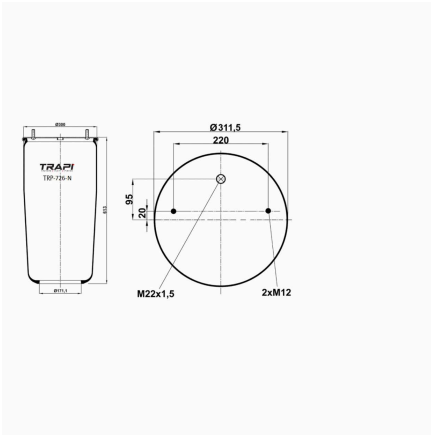

TRP-726-N AIR SPRING WITHOUT PISTON

OEM REFERENCES		CROSS REFERENCES	
GIGANT	246192	Contitech	726 N P01