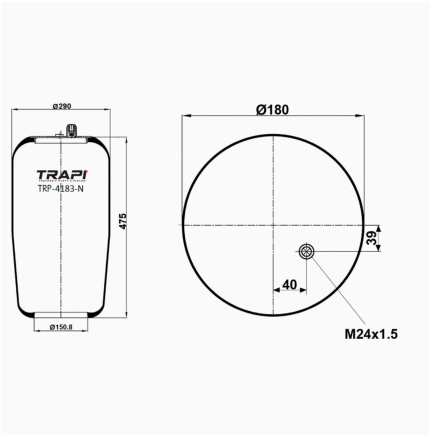

TRP-4183-N AIR SPRING WITHOUT PISTON

OEM REFERENCES		CROSS REFERENCES	
		Contitech	4183 N3
		Contitech	4183 N2