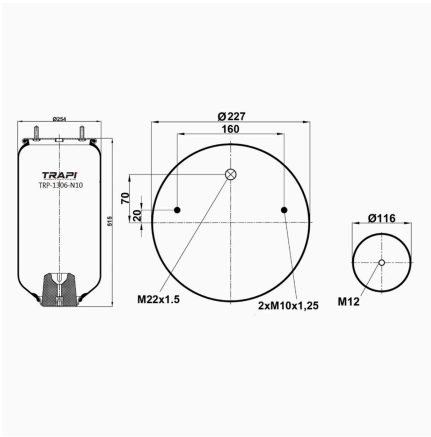

TRP-1305-N AIR SPRING WITHOUT PISTON

OEM REFERENCES		CROSS REFERENCES	
		Airtech	391305K**SA / 131582

TRP-1306-N10 AIR SPRING WITHOUT PISTON

OEM REFERENCES		CROSS REFERENCES	
		Aircraft	391210 P / 121842