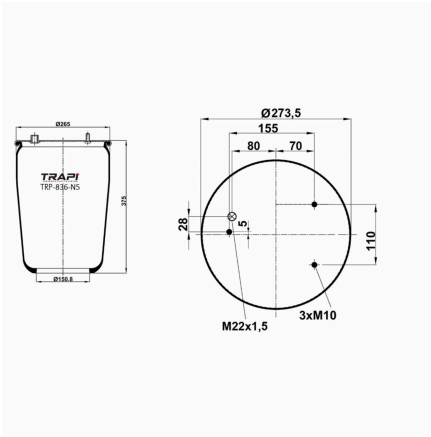

TRP-836-N AIR SPRING WITHOUT PISTON

OEM REFERENCES		CROSS REFERENCES	
		Contitech	836 N P05**SA