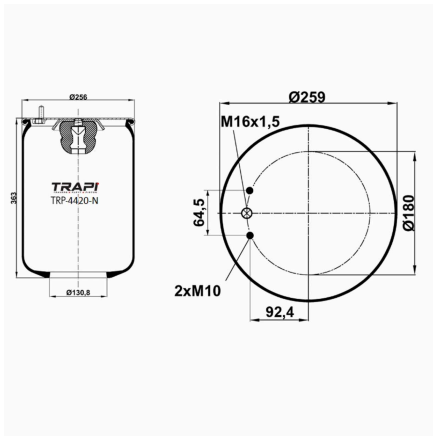

TRP-4420-N AIR SPRING WITHOUT PISTON

OEM REFERENCES		CROSS REFERENCES	
		Contitech	4420NP01**SA