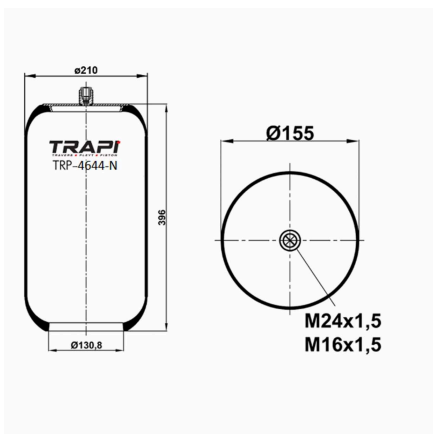

TRP-4644-N AIR SPRING WITHOUT PISTON

OEM REFERENCES		CROSS REFERENCES	
EVO-BUS	A6293270001	Contitech	4644N