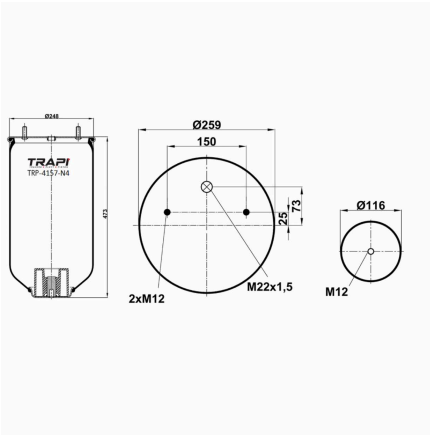

TRP-4157-N4 AIR SPRING WITHOUT PISTON

OEM REFERENCES		CROSS REFERENCES	
		Contitech	4157NP04**SA