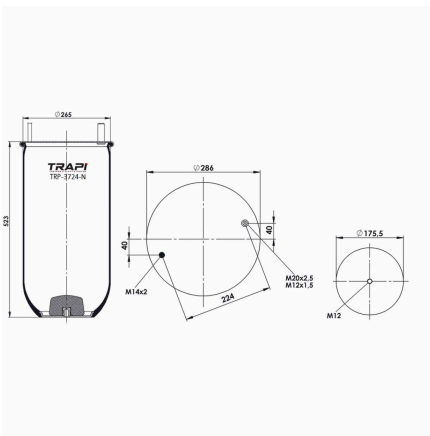

TRP-3724-N AIR SPRING WITHOUT PISTON

OEM REFERENCES		CROSS REFERENCES	
		Goodyear	1R13-724**SA