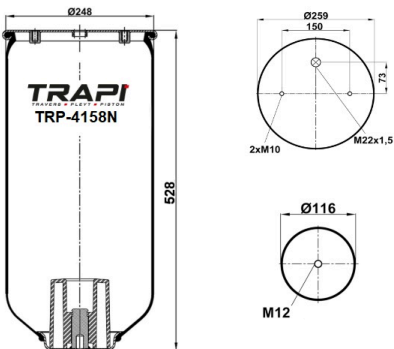

TRP-4158-N AIR SPRING WITHOUT PISTON

OEM REFERENCES		CROSS REFERENCES