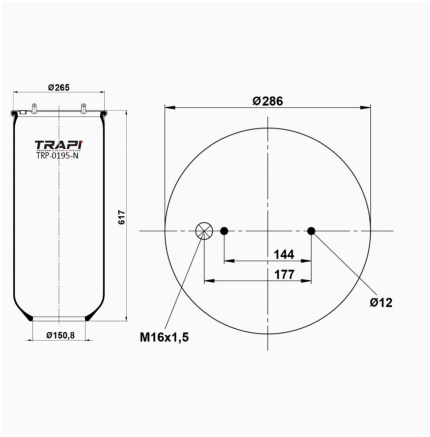

Our company has the capacity to produce all spare parts in product groups.

SERVICE ASSEMBLY (WITHOUT PISTON)

PİSTONSUZ KÖRÜKLER

TRP-0195-N AIR SPRING WITHOUT PISTON

OEM REFERENCES		CROSS REFERENCES	
SCANIA	1510195	Contitech	0195NP01**SA