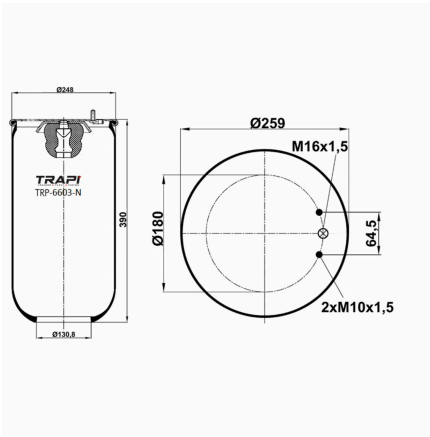

TRP-6603-N AIR SPRING WITHOUT PISTON

OEM REFERENCES		CROSS REFERENCES	
		Contitech	6603NP01**SA