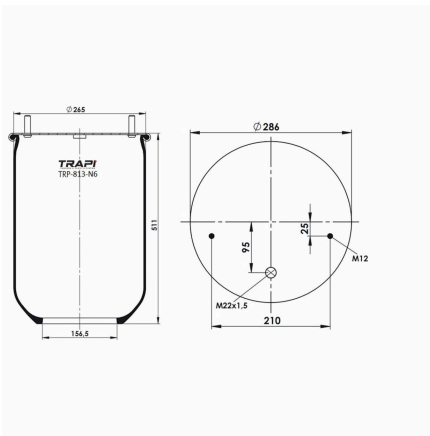

TRP-813-N6 AIR SPRING WITHOUT PISTON

OEM REFERENCES		CROSS REFERENCES	
		Airtech	3813-01 P / 120642
		Airtech	3813-06 K ** SA