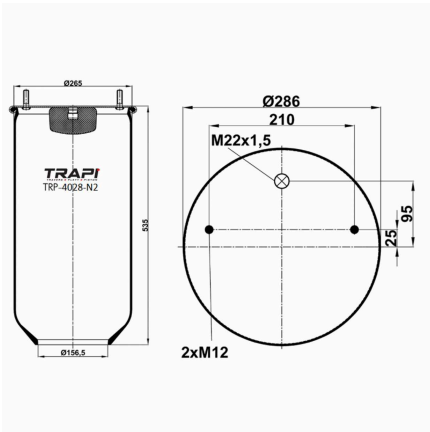

TRP-4028-N2 AIR SPRING WITHOUT PISTON

OEM REFERENCES		CROSS REFERENCES	
		Airtech	34028P 120362