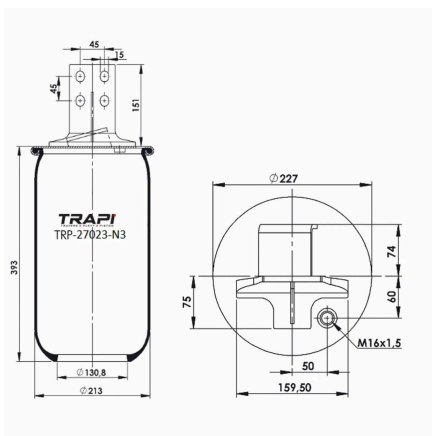

TRP-27023-N3 AIR SPRING WITHOUT PISTON

OEM REFERENCES		CROSS REFERENCES	
IVECO STRALIS	42559768 (REAR-RIGHT)	Cf Gomma	207171 ITS 270-23C