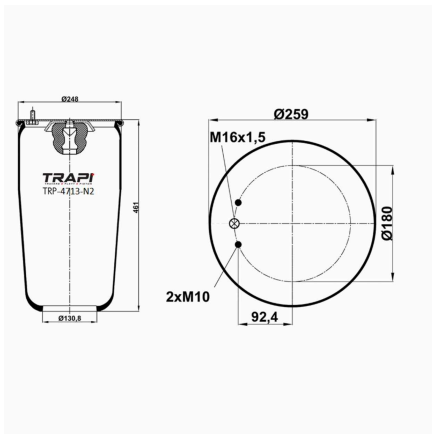

TRP-4713-N2 AIR SPRING WITHOUT PISTON

OEM REFERENCES		CROSS REFERENCES	
VOLVO	1 076 595	Springride	D12U24
		Goodyear	1R12-763
		Contitech	4713NP04
		Cf Gomma	1TS300-28