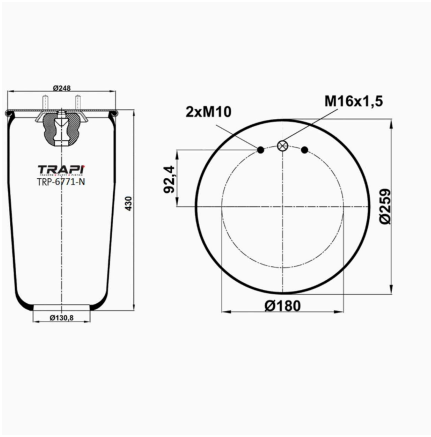

TRP-6771-N AIR SPRING WITHOUT PISTON

OEM REFERENCES		CROSS REFERENCES	
		Airtech	36771 K**SA