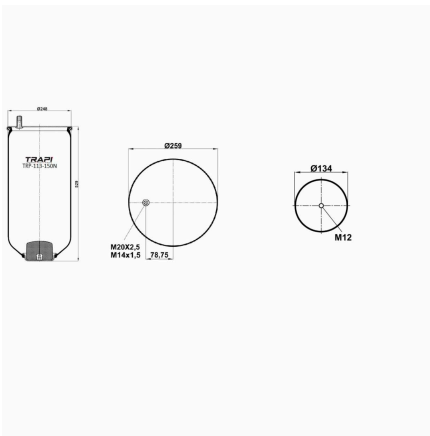

TRP-113-150-N AIR SPRING WITHOUT PISTON

OEM REFERENCES		CROSS REFERENCES	
		Firestone	W01M588747**SA
		Airtech	30081 P / 121482
		Goodyear	1R13-150**SA