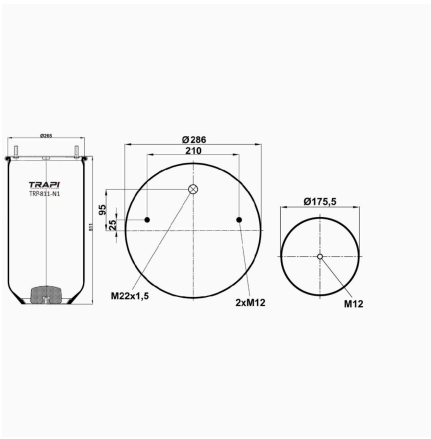

TRP-811-N1 AIR SPRING WITHOUT PISTON

OEM REFERENCES		CROSS REFERENCES	
		Airtech	3811-01 P / 120062