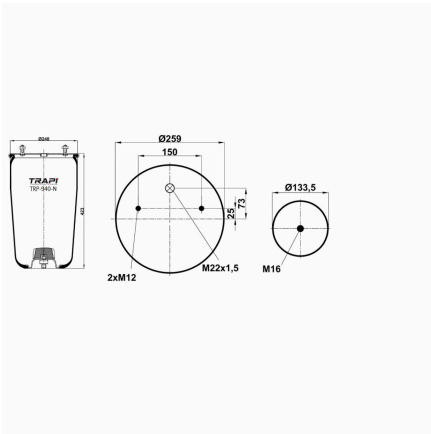

TRP-940-N AIR SPRING WITHOUT PISTON

OEM REFERENCES		CROSS REFERENCES	
BPW	BPW 05.42940.091	Goodyear	1R11-703
BPW	BPW30K	Firestone	1T17D-4.3
BPW	05.429.40.91.0	Firestone	W01M588613
		Dunlop	D11U31
		Contitech	940MB
		Cf Gomma	1TC300-30-205536
		Phoenix	1DK21K
		Taurus	KR732-01