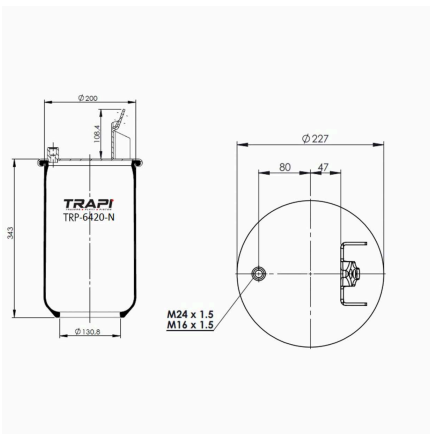

TRP-6418-N AIR SPRING WITHOUT PISTON

OEM REFERENCES		CROSS REFERENCES	
		Contitech	6607 N P01**SA
		Airtech	36418 P / 123002

TRP-6420-N AIR SPRING WITHOUT PISTON

OEM REFERENCES		CROSS REFERENCES	
		Airtech	36420 K**SA