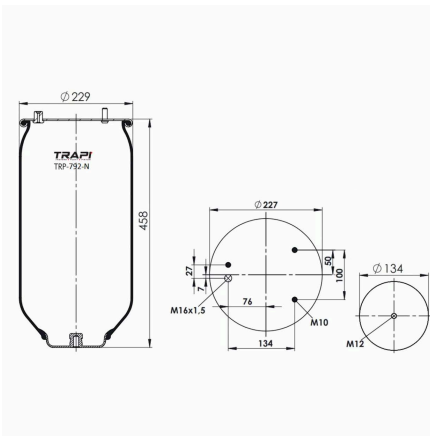

TRP-792-N AIR SPRING WITHOUT PISTON

OEM REFERENCES		CROSS REFERENCES	
		Contitech	792 N P01**SA