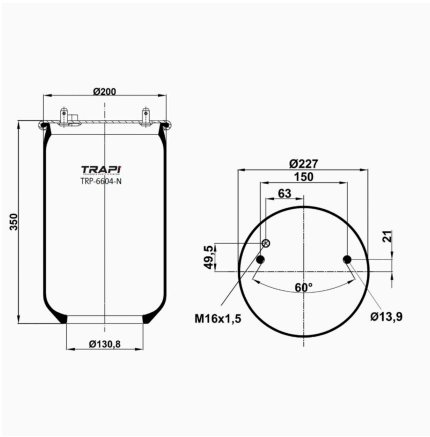

TRP-6604-N AIR SPRING WITHOUT PISTON

OEM REFERENCES		CROSS REFERENCES	
		Contitech	6604 N P01**SA
		Airtech	36108 P / 122262