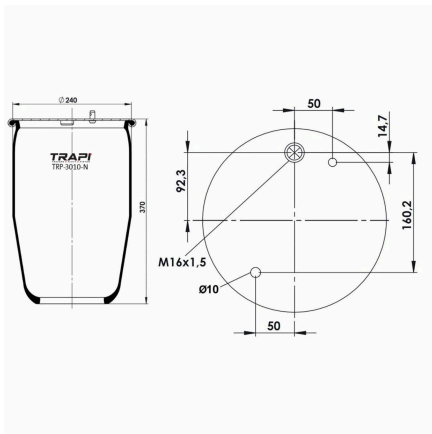

TRP-3010-N AIR SPRING WITHOUT PISTON

OEM REFERENCES		CROSS REFERENCES	
VOLVO	21044268	Goodyear	1R12-826
VOLVO	21013010	Airtech	30010 P
VOLVO	21513836		
VOLVO	21057939		
VOLVO	20703452