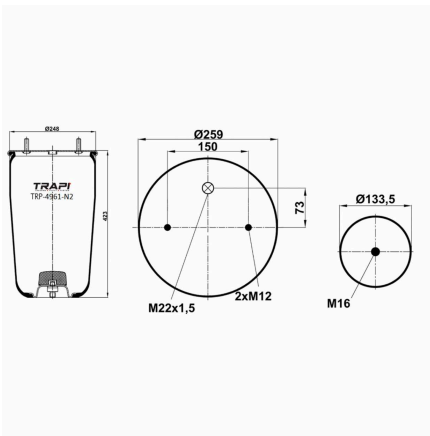

TRP-4961-N2 AIR SPRING WITHOUT PISTON

OEM REFERENCES		CROSS REFERENCES	
BPW	BPW30K	Springride	D11U43
BPW	05.429.42.04.0	Goodyear	1R11-800
		Contitech	4961NP02