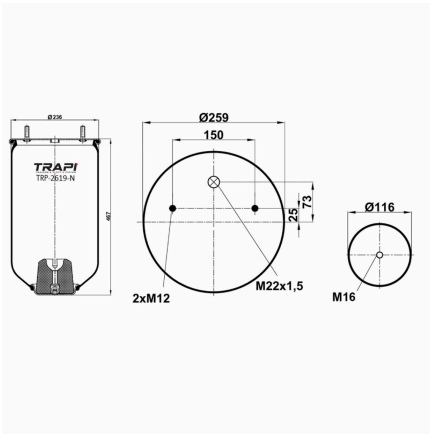

TRP-2619-N AIR SPRING WITHOUT PISTON

OEM REFERENCES		CROSS REFERENCES	
		Airtech	32619 P / 121662