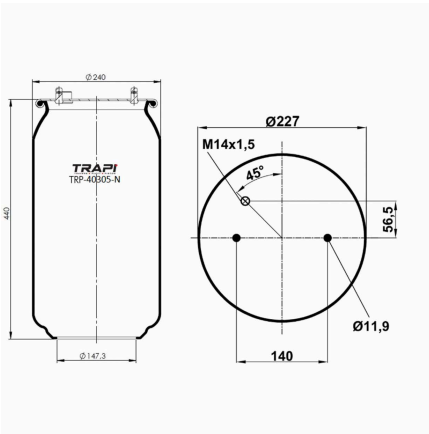

TRP-40305-N AIR SPRING WITHOUT PISTON

OEM REFERENCES		CROSS REFERENCES	
		Airtech	330305P 122712