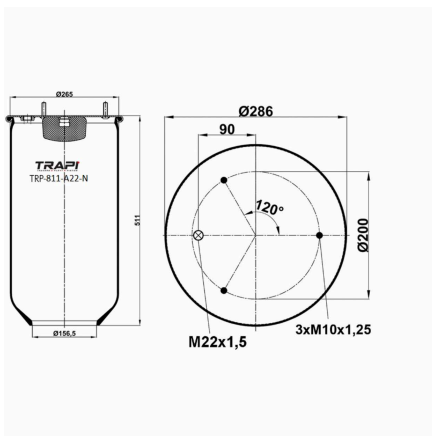

TRP-811-A22-N AIR SPRING WITHOUT PISTON

OEM REFERENCES		CROSS REFERENCES	
DAF	4.731.029.000	Firestone	W01M586359
DAF	0 526 823	Contitech	811MB**SA
		Airtech	3811 P / 120042
		Firestone	1T19F-11