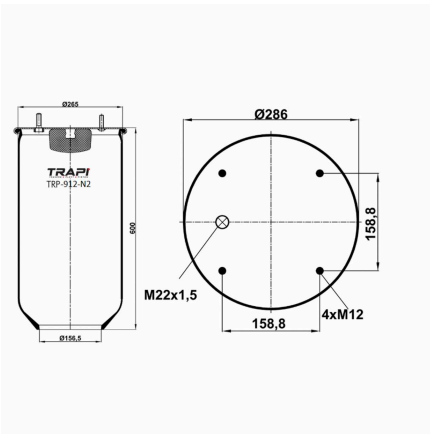

TRP-912-N AIR SPRING WITHOUT PISTON

OEM REFERENCES		CROSS REFERENCES	
		Airtech	3912K**SA / 132062

TRP-912-N1 AIR SPRING WITHOUT PISTON

OEM REFERENCES		CROSS REFERENCES	
		Contitech	912NP01**SA

TRP-912-N2 AIR SPRING WITHOUT PISTON