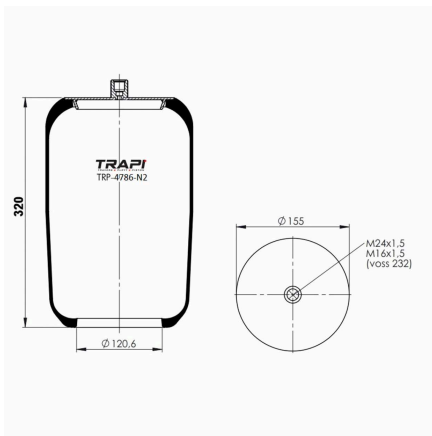

TRP-4786-N2 AIR SPRING WITHOUT PISTON

OEM REFERENCES		CROSS REFERENCES	
		Contitech	4786 N P02**SA