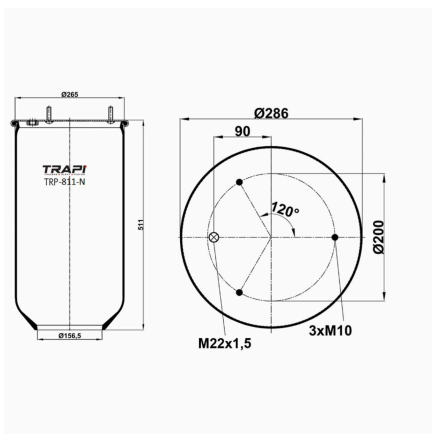

TRP-811-N AIR SPRING WITHOUT PISTON

OEM REFERENCES		CROSS REFERENCES	
DAF	676122	Contitech	811M
DAF	67306