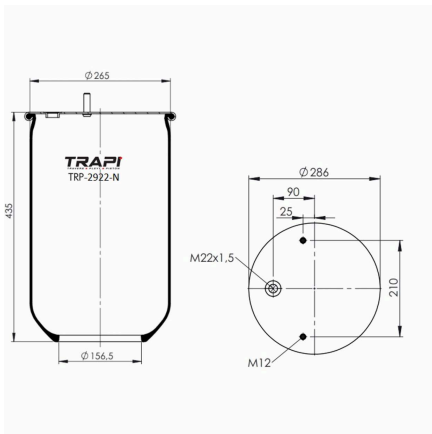

OEM REFERENCES		CROSS REFERENCES	
		Cf Gomma	1 T 280-40**SA

TRP-2807-N AIR SPRING WITHOUT PISTON

OEM REFERENCES		CROSS REFERENCES	
		Goodyear	1R12-807**SA

TRP-2825-N AIR SPRING WITHOUT PISTON

OEM REFERENCES		CROSS REFERENCES	
		Goodyear	1R12-825**SA