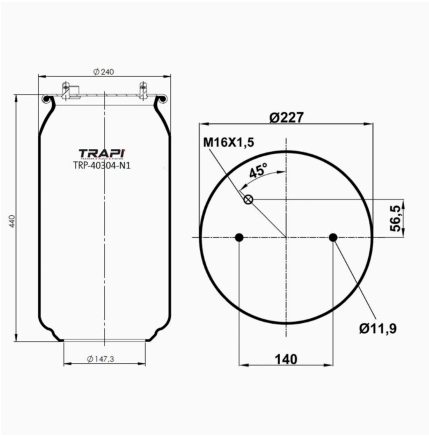

TRP-40304-N1 AIR SPRING WITHOUT PISTON

OEM REFERENCES		CROSS REFERENCES	
		Goodyear	1R11-834**SA