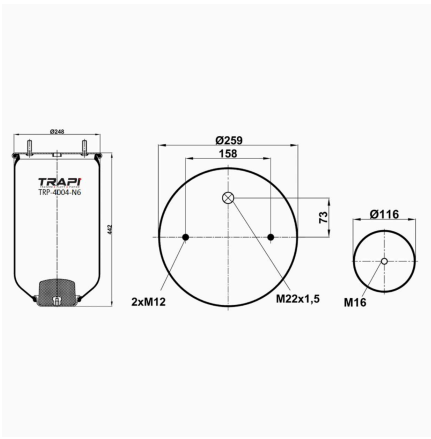

TRP-4004-N6 AIR SPRING WITHOUT PISTON

OEM REFERENCES		CROSS REFERENCES	
SAF	4.284.3003.01	Firestone	W01M580919
		Firestone	1T17BS-6
		Dunlop	D12U13
		Contitech	4004NP02
		Cf Gomma	1T19E-5 97722
		Goodyear	1R11-705
		Taurus	K505