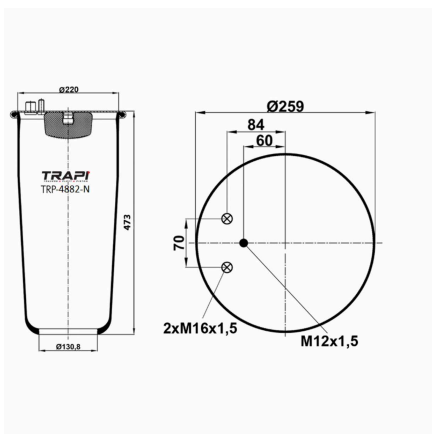

TRP-4882-N AIR SPRING WITHOUT PISTON

OEM REFERENCES		CROSS REFERENCES	
MAN	81.43601.0151	Goodyear	1R10-702
		Contitech	4882NIP01