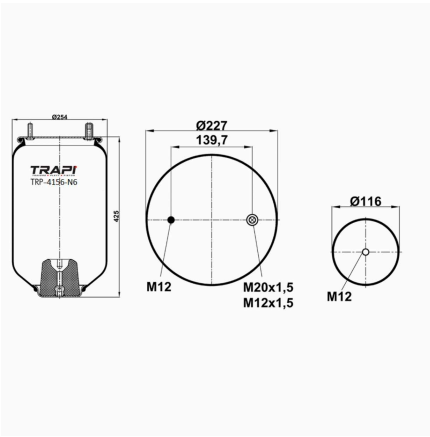

TRP-4156-N6 AIR SPRING WITHOUT PISTON

OEM REFERENCES		CROSS REFERENCES	
		Airtech	34156-02P / 120422