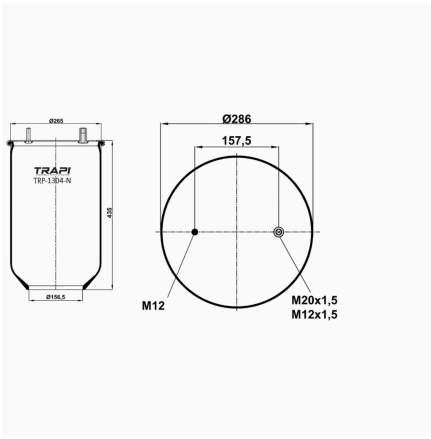

TRP-1304-N AIR SPRING WITHOUT PISTON

OEM REFERENCES		CROSS REFERENCES	
FRUEHAUF	UJB0129-001	Airtech	391304K**SA 131562
SMB	M001464	Cf Gomma	1T19E-3 201840
ZORZI	1006552	Dunlop	D13B04
		Goodyear	1R13-732**SA