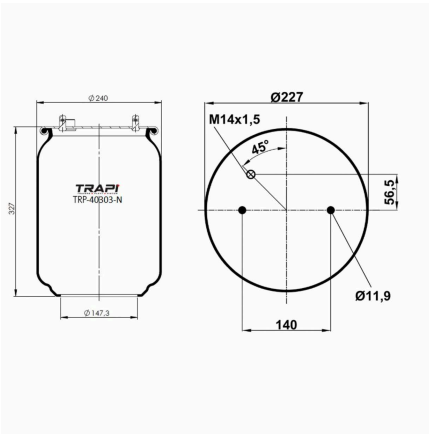

TRP-40303-N AIR SPRING WITHOUT PISTON

OEM REFERENCES		CROSS REFERENCES	
		Airtech	331114 P / 123422