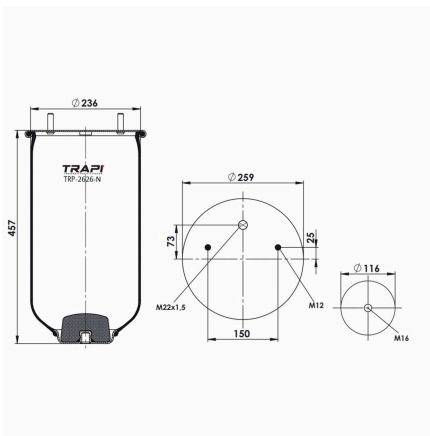

TRP-2626-N AIR SPRING WITHOUT PISTON

OEM REFERENCES		CROSS REFERENCES	
3.229.0039.00		Airtech	32626-P (120432)
2626V