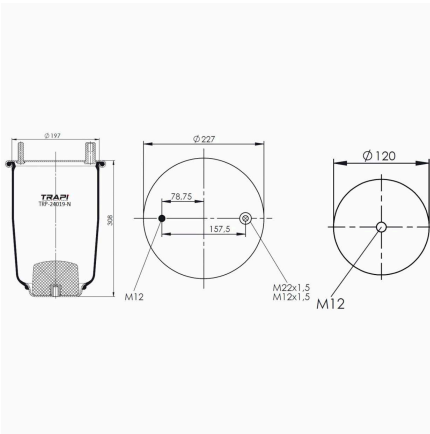

TRP-24019-N AIR SPRING WITHOUT PISTON

OEM REFERENCES		CROSS REFERENCES	
OTOKAR	OTOKAR M 2010 MAGİRUS ÖN	Cf Gomma	1T240-19 **SA