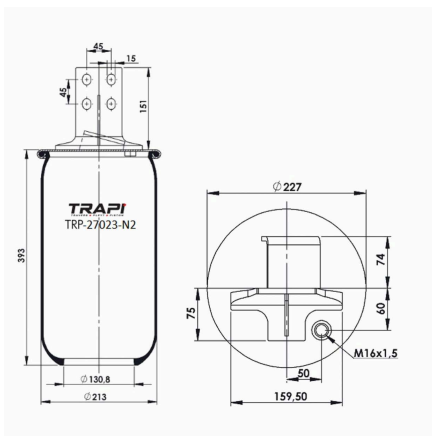

TRP-27023-N2 AIR SPRING WITHOUT PISTON

OEM REFERENCES		CROSS REFERENCES	
IVECO STRALIS	42559767 (REAR-LEFT)	Cf Gomma	207170 ITS 270-23C