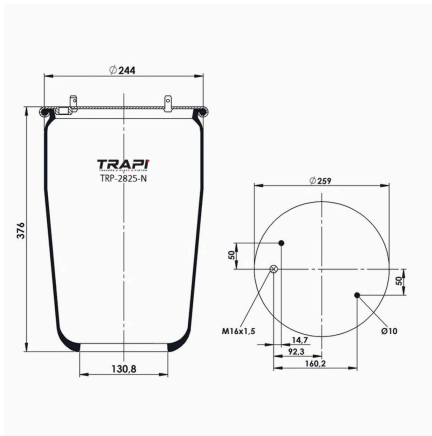

TRP-2825-N AIR SPRING WITHOUT PISTON

OEM REFERENCES		CROSS REFERENCES	
		Goodyear	1R12-825**SA