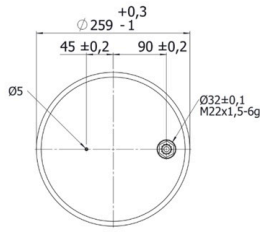

TRP-6131-N AIR SPRING WITHOUT PISTON

OEM REFERENCES		CROSS REFERENCES	
MERCEDES-BENZ	A 960 320 34 57**SA	FIRESTONE	W01-M58-6095**SA
MERCEDES-BENZ	A 960 320 76 57**SA	FIRESTONE	1T17HAR-7.5
		CONTITECH	6131 N P40**SA
		FIRESTONE STYLE	1T17HAR-7.5