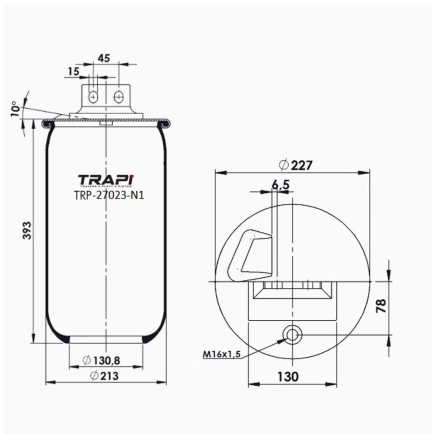

TRP-27023-N1 AIR SPRING WITHOUT PISTON

OEM REFERENCES		CROSS REFERENCES	
IVECO STRALIS	42559766 (FRONT-LEFT)	Cf Gomma	207173 ITS 270-23C