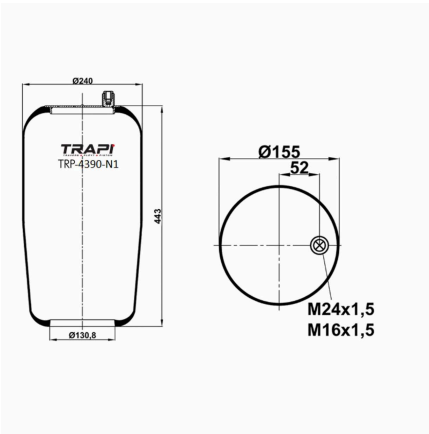

TRP-4390-N1 AIR SPRING WITHOUT PISTON

OEM REFERENCES		CROSS REFERENCES	
MERCEDES-BENZ	A9423280001	Contitech	4390N1
		Goodyear	9507
		Springride	D12U25
		Cf Gomma	1VSC28530