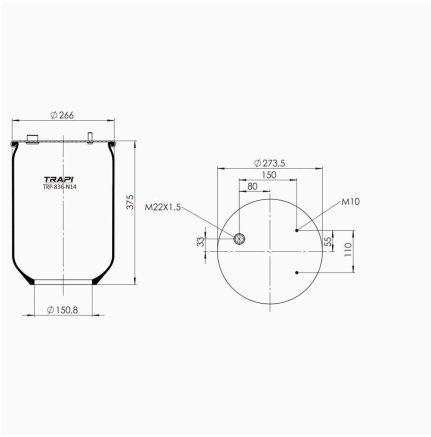

TRP-836-N14 AIR SPRING WITHOUT PISTON

OEM REFERENCES		CROSS REFERENCES	
		Contitech	836 N P10**SA