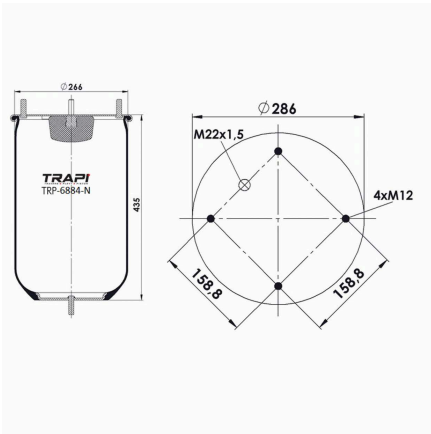

TRP-6884-N AIR SPRING WITHOUT PISTON

OEM REFERENCES		CROSS REFERENCES	
		Firestone	W01 M58 8772**SA
		Airtech	36884 K**SA