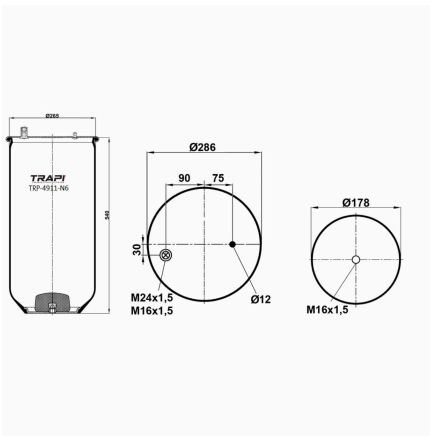

TRP-4911-N6 AIR SPRING WITHOUT PISTON

OEM REFERENCES		CROSS REFERENCES	
		Contitech	4911 N P06**SA