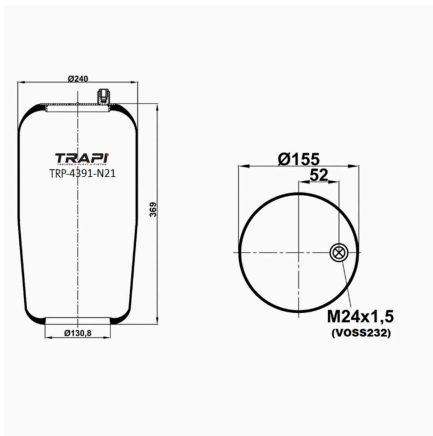

TRP-4391-N21 AIR SPRING WITHOUT PISTON

OEM REFERENCES		CROSS REFERENCES	
		Contitech	4391 N P22**SA