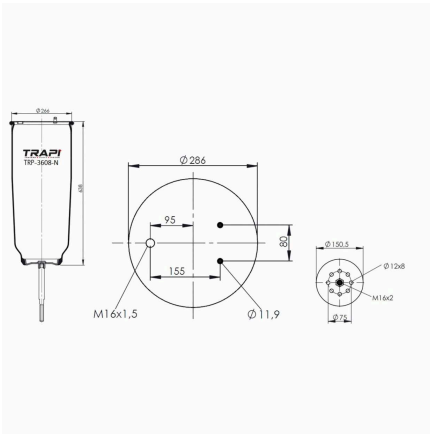

TRP-3608-N AIR SPRING WITHOUT PISTON

OEM REFERENCES		CROSS REFERENCES	
		Contitech	3608 N P01**SA
		Contitech	6700 NP02**SA