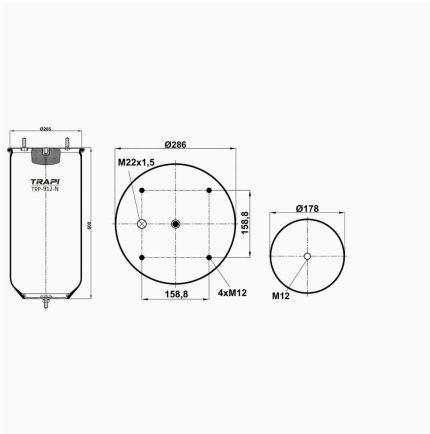

TRP-912-N AIR SPRING WITHOUT PISTON

OEM REFERENCES		CROSS REFERENCES	
		Airtech	3912K**SA / 132062