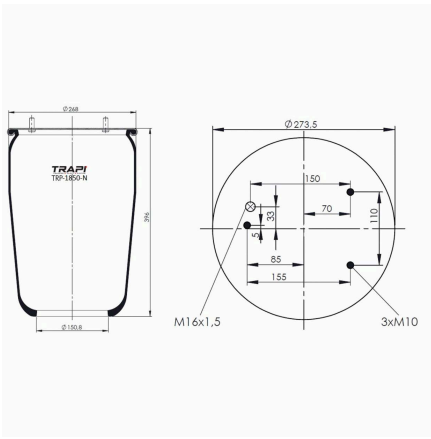

TRP-1850-N AIR SPRING WITHOUT PISTON

OEM REFERENCES		CROSS REFERENCES	
		Contitech	1850NP01**SA