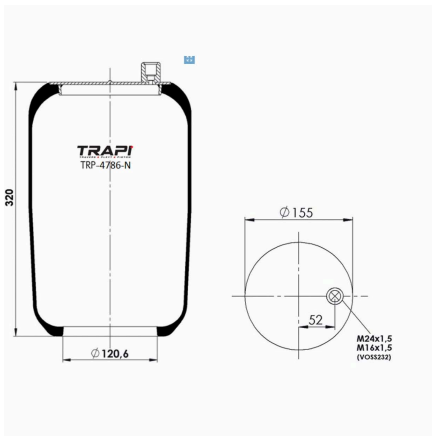

TRP-4786-N AIR SPRING WITHOUT PISTON

OEM REFERENCES		CROSS REFERENCES	
		Contitech	4786 N P21**SA (VOSS 232)