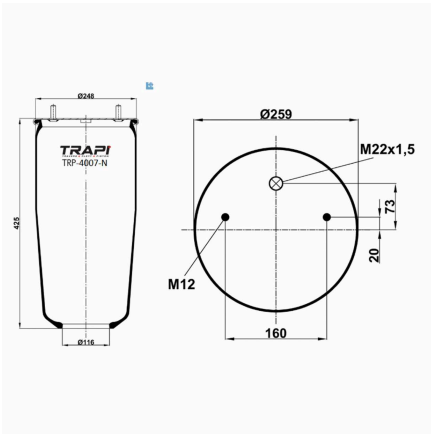

TRP-4007-N AIR SPRING WITHOUT PISTON

OEM REFERENCES		CROSS REFERENCES	
GIGANT	166271	Contitech	4007NP01
GIGANT	3042		
GIGANT	247104