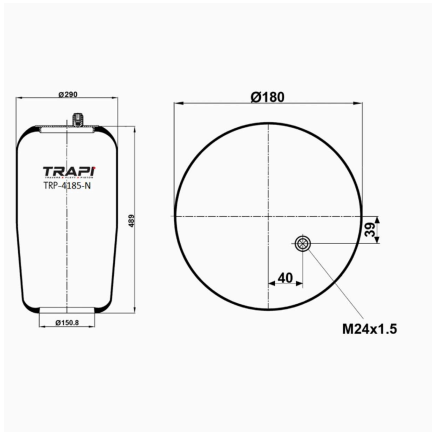

TRP-4185-N AIR SPRING WITHOUT PISTON

OEM REFERENCES		CROSS REFERENCES	
MERCEDES-BENZ	A9743280201	Contitech	4185 N