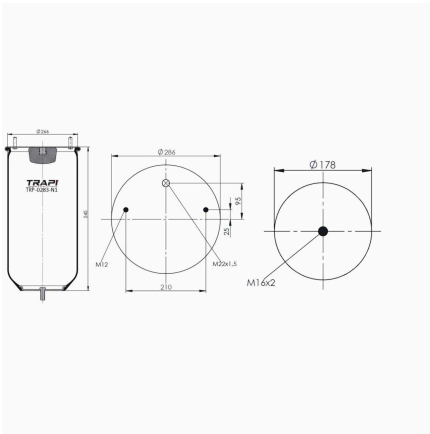

Our company has the capacity to produce all spare parts in product groups.

SERVICE ASSEMBLY (WITHOUT PISTON)

PİSTONSUZ KÖRÜKLER

TRP-0195-N AIR SPRING WITHOUT PISTON

OEM REFERENCES		CROSS REFERENCES	
SCANIA	1510195	Contitech	0195NP01**SA