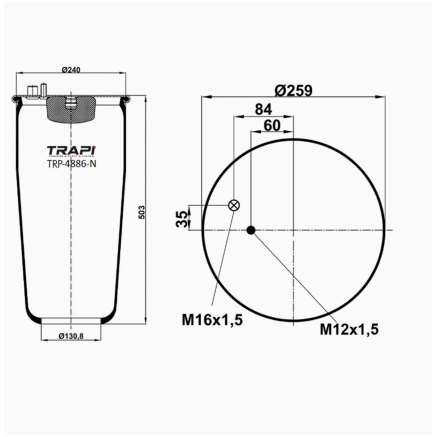

TRP-4886-N AIR SPRING WITHOUT PISTON

OEM REFERENCES		CROSS REFERENCES	
MAN	81.43601.0165	Contitech	4886 N P02
		Airtech	34886 P