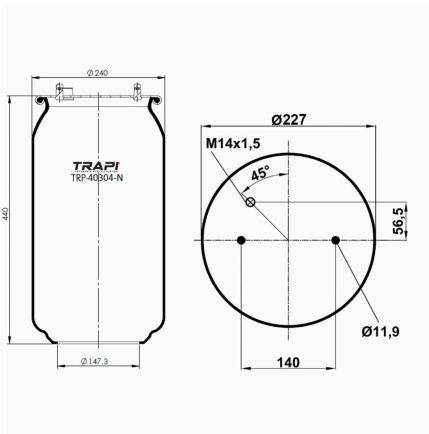

TRP-40303-N1 AIR SPRING WITHOUT PISTON

OEM REFERENCES		CROSS REFERENCES	
		Goodyear	1R11-837**SA

TRP-40304-N AIR SPRING WITHOUT PISTON

OEM REFERENCES		CROSS REFERENCES	
		Airtech	330304P 122672

TRP-40304-N1 AIR SPRING WITHOUT PISTON