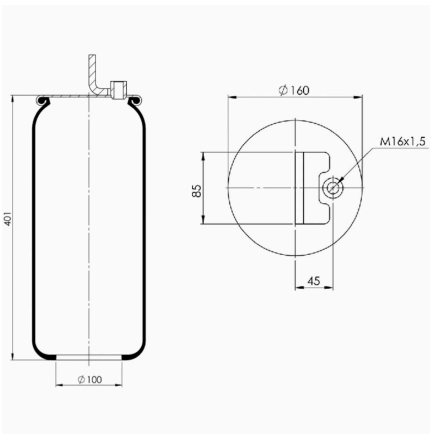

TRP-7194-N AIR SPRING WITHOUT PISTON

OEM REFERENCES		CROSS REFERENCES	
IVECO	41272478	Cf Gomma	ITS 230-25C/207194**SA