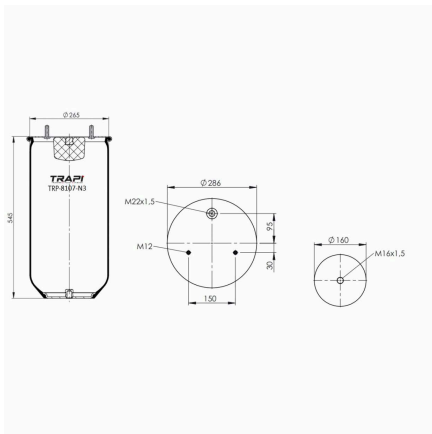

TRP-8107-N3 AIR SPRING WITHOUT PISTON

OEM REFERENCES		CROSS REFERENCES	
SCHMITZ	017 686	Goodyear	1R14-864