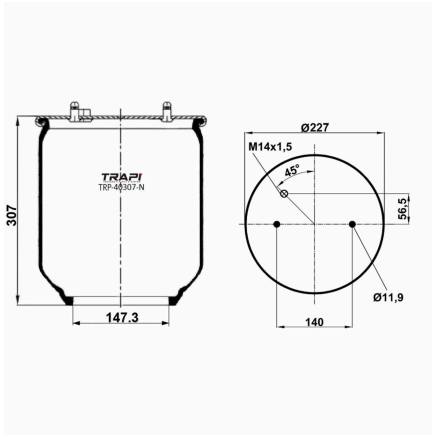

TRP-40307-N AIR SPRING WITHOUT PISTON

OEM REFERENCES		CROSS REFERENCES	
		Airtech	330307 P / 123412