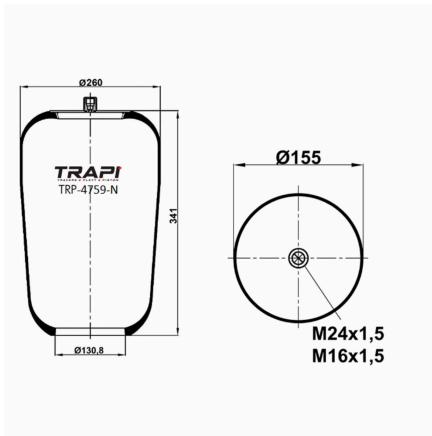

TRP-4759-N AIR SPRING WITHOUT PISTON

OEM REFERENCES		CROSS REFERENCES	
MERCEDES-BENZ	A9423270401	Contitech	4759N