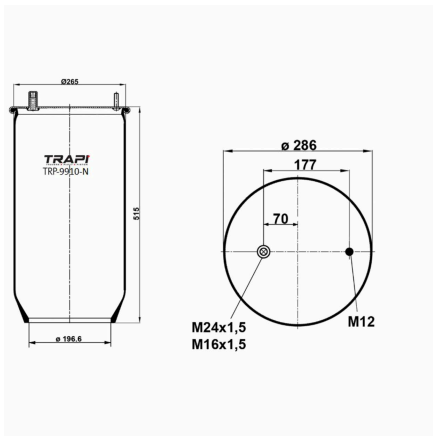

TRP-9910-N AIR SPRING WITHOUT PISTON

OEM REFERENCES		CROSS REFERENCES	
		Airtech	39910 K**SA