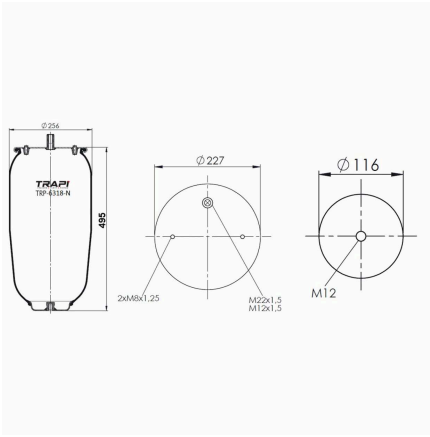

TRP-6318-N AIR SPRING WITHOUT PISTON

OEM REFERENCES		CROSS REFERENCES	
		Firestone	W01 968 6318**SA
		Goodyear	1R12-840