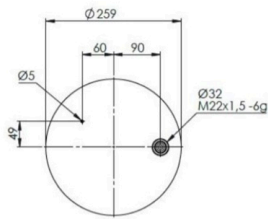

TRP-6173-N AIR SPRING WITHOUT PISTON

OEM REFERENCES		CROSS REFERENCES	
MERCEDES-BENZ	A9613205421**SA	CONTITECH	6173 N P40 ZGS001**SA
MERCEDES	A 961 320 42 21**SA		
MERCEDES	961 320 54 21**SA