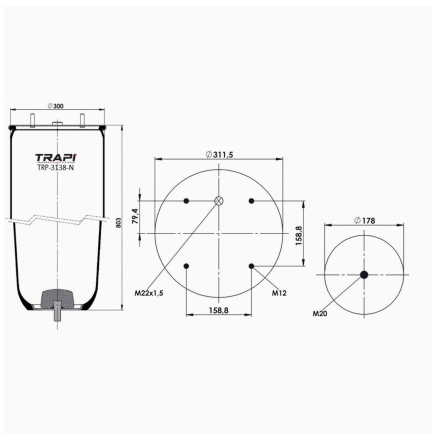

TRP-3138-N AIR SPRING WITHOUT PISTON

OEM REFERENCES		CROSS REFERENCES	
SAF HOLLAND	4.284.3004.00	Contitech	3138 N P01
		Vibracoustic	VIDK33-3138