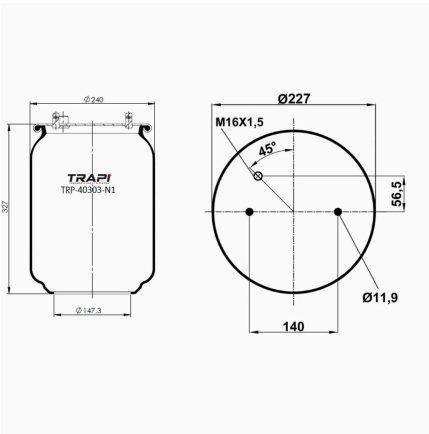

TRP-40303-N1 AIR SPRING WITHOUT PISTON

OEM REFERENCES		CROSS REFERENCES	
		Goodyear	1R11-837**SA

TRP-40304-N AIR SPRING WITHOUT PISTON

OEM REFERENCES		CROSS REFERENCES	
		Airtech	330304P 122672

TRP-40304-N1 AIR SPRING WITHOUT PISTON