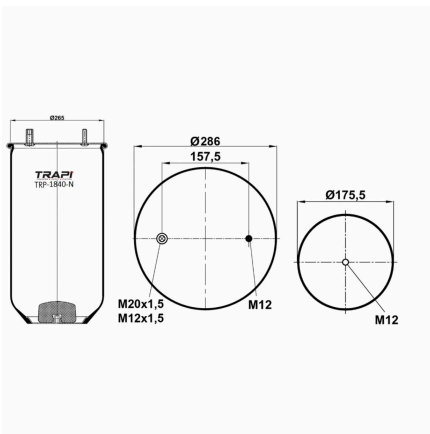

TRP-1840-N AIR SPRING WITHOUT PISTON

OEM REFERENCES		CROSS REFERENCES	
FRUEHAUF	M001464	Airtech	30073K**SA 133942
FRUEHAUF	UJB0129-00	Cf Gomma	1T19E-3 97393
ZORZI	1006552	Firestone	1T19L-14
		Firestone	W01M588762**SA