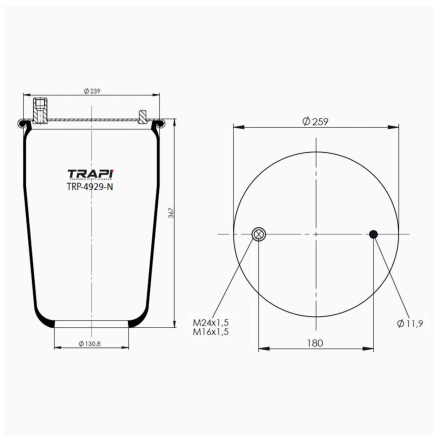

TRP-4929-N AIR SPRING WITHOUT PISTON

OEM REFERENCES		CROSS REFERENCES	
		Contitech	4929 N P01 RT**SA