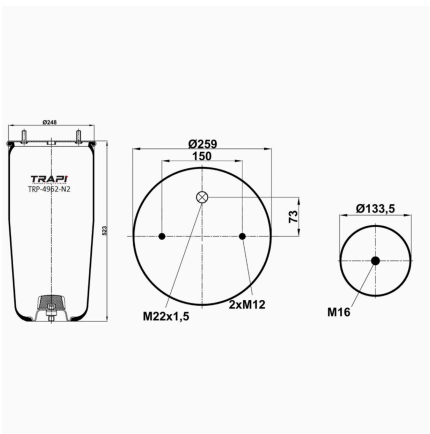

TRP-4962-N2 AIR SPRING WITHOUT PISTON

OEM REFERENCES		CROSS REFERENCES	
BPW	BPW30	Contitech	4962NP02
BPW	05.429.42.03.0