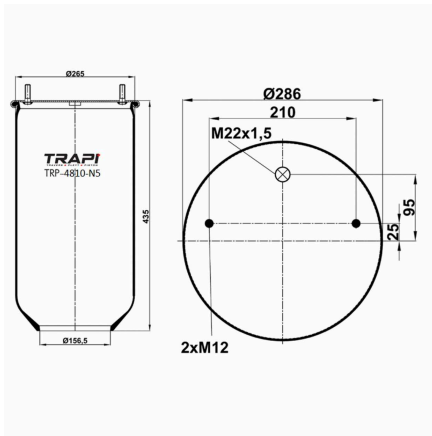

TRP-4810-N5 AIR SPRING WITHOUT PISTON

OEM REFERENCES		CROSS REFERENCES	
		Contitech	4810NP05**SA