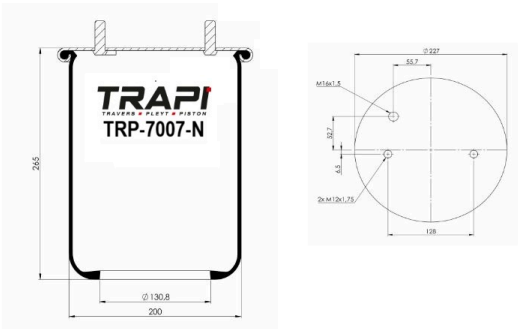

TRP-7007-N AIR SPRING WITHOUT PISTON

OEM REFERENCES		CROSS REFERENCES