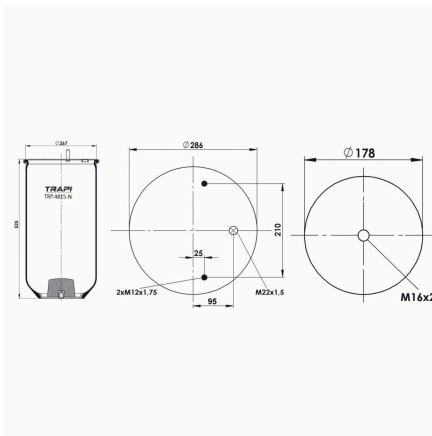

TRP-4815-N AIR SPRING WITHOUT PISTON

OEM REFERENCES		CROSS REFERENCES	
SAF	2924V 3.229.0041.00	Goodyear	1R14-815**SA
SAF	2923VK 3.229.0028.00 Intra