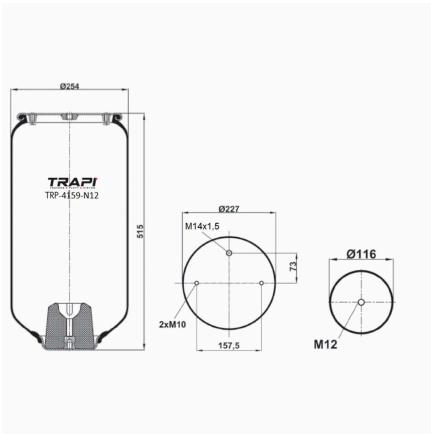

TRP-4159-N12 AIR SPRING WITHOUT PISTON

OEM REFERENCES		CROSS REFERENCES	
		Firestone	W01 M58 7348**SA