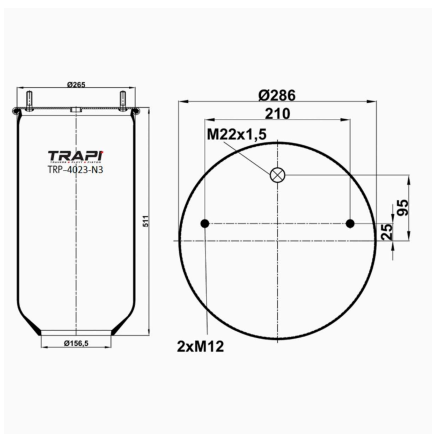

TRP-4023-N3 AIR SPRING WITHOUT PISTON

OEM REFERENCES		CROSS REFERENCES	
SAF	3.229.031.00	Contitech	4023 N P02
		Contitech	4023 N P03**SA
		Contitech	4023 N P06