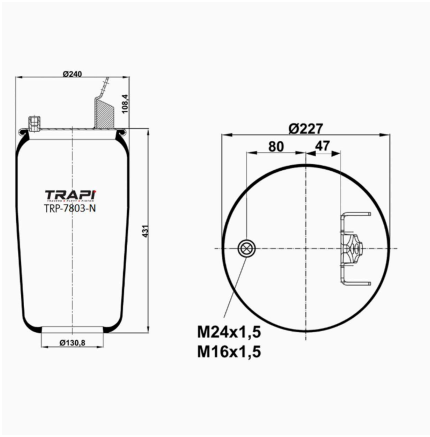

TRP-7803-N AIR SPRING WITHOUT PISTON

OEM REFERENCES		CROSS REFERENCES	
		Contitech	6605 N P01**SA
		Airtech	37803 P / 121522