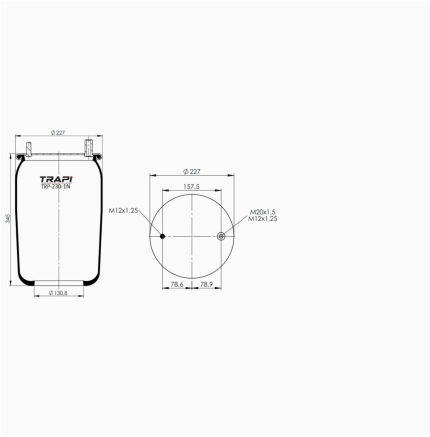

TRP-230-N1 AIR SPRING WITHOUT PISTON

OEM REFERENCES		CROSS REFERENCES	
		toyo	TRL 230M