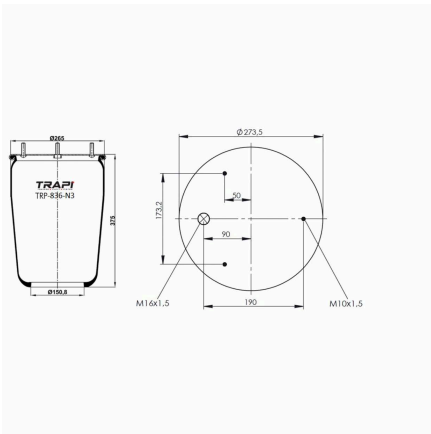

TRP-836-N3 AIR SPRING WITHOUT PISTON

OEM REFERENCES		CROSS REFERENCES	
BMC BELDE	7B 100323BMC P