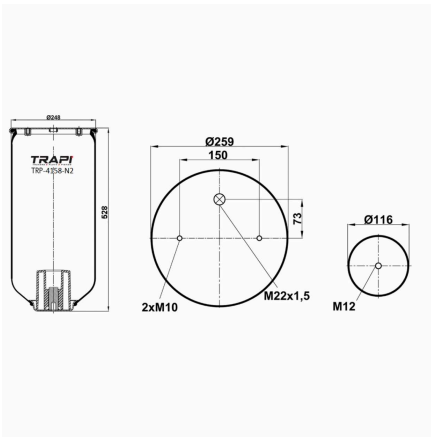

TRP-4158-N2 AIR SPRING WITHOUT PISTON

OEM REFERENCES		CROSS REFERENCES	
SCHMITZ-ANHANGER	750999	Contitech	4158NP02
WEWELER	US06285	Dunlop	D12U23
		Firestone	W01M586257
		Firestone	1T15MPW-9
		Phoenix	1DK20B-INP