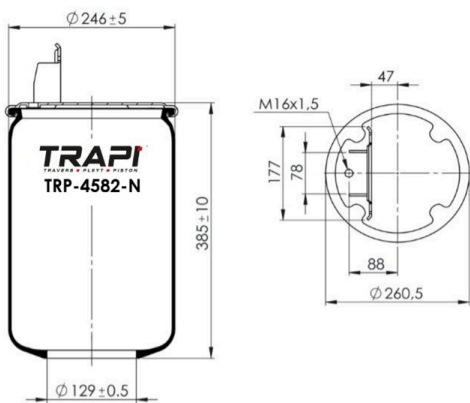

TRP-4582-N AIR SPRING WITHOUT PISTON

OEM REFERENCES		CROSS REFERENCES	
RENAULT	21 451 178**SA	CONTITECH	4582 N P01**SA
VOLVO	22 047 989**SA