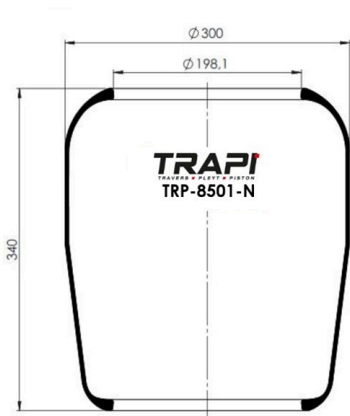

TRP-8501-N AIR SPRING WITHOUT PISTON

OEM REFERENCES		CROSS REFERENCES	
BREDAMENARINI	D305515