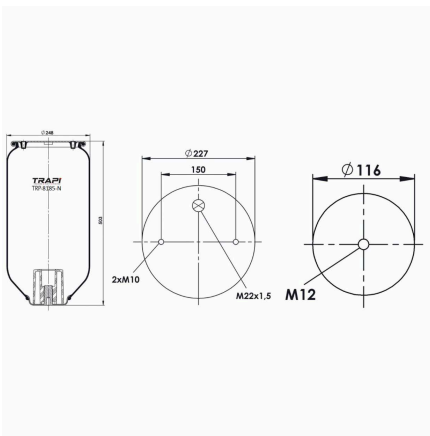

TRP-8185-N AIR SPRING WITHOUT PISTON

OEM REFERENCES		CROSS REFERENCES	
		Firestone	1T15MPW-9
		Firestone	W01 M5 88185**SA
		Airtech	38185 P / 121722
		Goodyear	1R12-748
		Phoenix	1DK20B-1NP