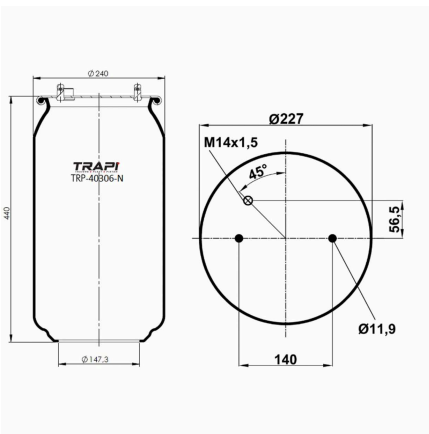

OEM REFERENCES		CROSS REFERENCES	
		Goodyear	1R11-834**SA

TRP-40305-N AIR SPRING WITHOUT PISTON

OEM REFERENCES		CROSS REFERENCES	
		Airtech	330305P 122712

TRP-40305-N1 AIR SPRING WITHOUT PISTON

OEM REFERENCES		CROSS REFERENCES	
		Goodyear	1R11-839**SA