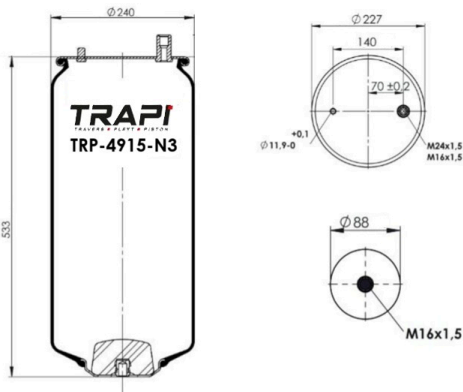

TRP-4915-N3 AIR SPRING WITHOUT PISTON

OEM REFERENCES		CROSS REFERENCES	
RENAULT V.I	5001855856	Contitech	4915NP03