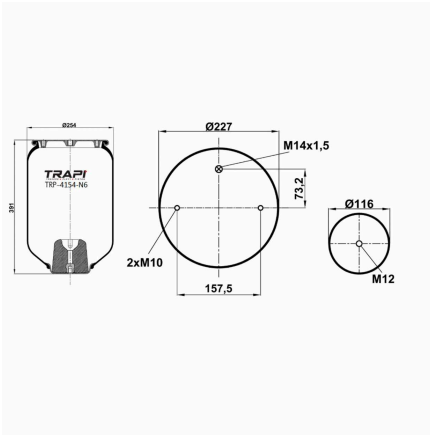

OEM REFERENCES		CROSS REFERENCES	
		Goodyear	1R11-841**SA

TRP-4154-N AIR SPRING WITHOUT PISTON

OEM REFERENCES		CROSS REFERENCES	
		Airtech	34154P 120382

TRP-4154-N1 AIR SPRING WITHOUT PISTON

OEM REFERENCES		CROSS REFERENCES	
		Airtech	34154-01 P / 121142