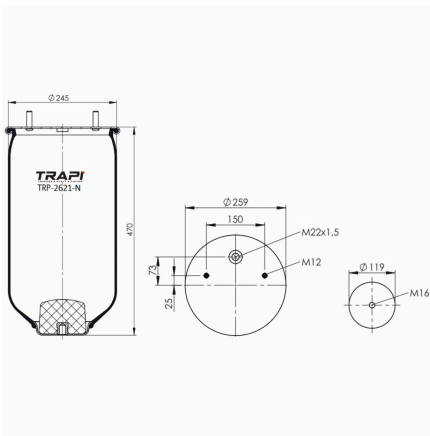

TRP-2621-N AIR SPRING WITHOUT PISTON

OEM REFERENCES		CROSS REFERENCES	
		Airtech	AIRTECH - 32621 P