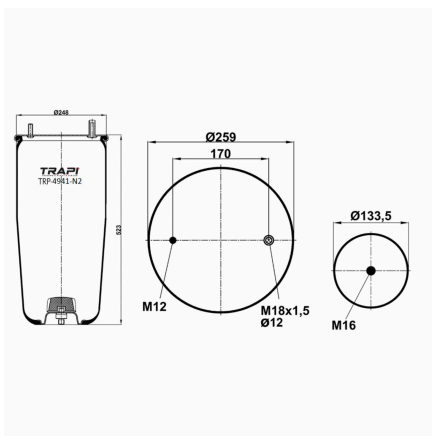

OEM REFERENCES		CROSS REFERENCES	
		Airtech	34930 P

TRP-4933-N AIR SPRING WITHOUT PISTON

OEM REFERENCES		CROSS REFERENCES	
SCANIA	1434933	Airtech	34933 K**SA

TRP-4940-N2 AIR SPRING WITHOUT PISTON

OEM REFERENCES		CROSS REFERENCES	
BPW	BPW30K	Contitech	4940NP02
BPW	05.429.41.56.0		