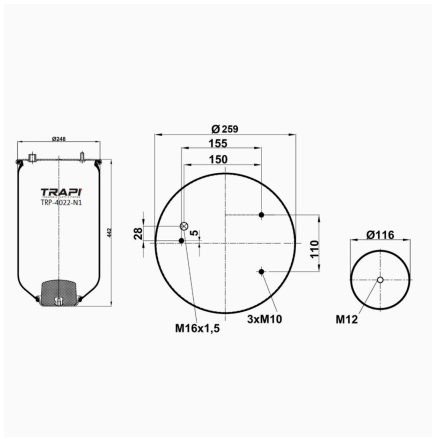

TRP-4022-N1 AIR SPRING WITHOUT PISTON

OEM REFERENCES		CROSS REFERENCES	
		Airtech	34022-01P 120822