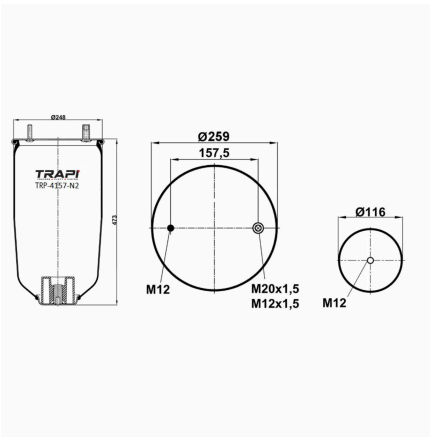

TRP-4157-N2 AIR SPRING WITHOUT PISTON

OEM REFERENCES		CROSS REFERENCES	
SMB	M060924	Phoenix	1DK20A-51
ACERBI	441901	Firestone	W01M586315**SA
FRUEHAUF	UJB0975	Contitech	4157NP10**SA
		Phoenix	1DK23K-54
		Taurus	KR915-51