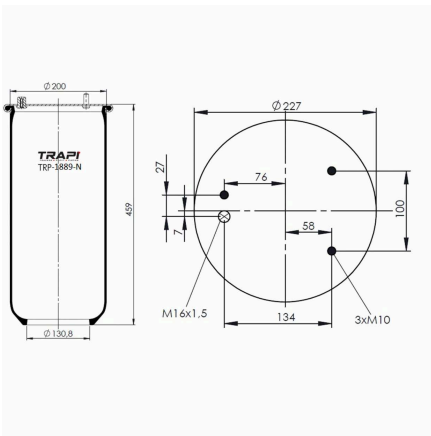

TRP-1850-N AIR SPRING WITHOUT PISTON

OEM REFERENCES		CROSS REFERENCES	
		Contitech	1850NP01**SA

TRP-1857-N AIR SPRING WITHOUT PISTON

OEM REFERENCES		CROSS REFERENCES	
VOLVO	21321521**SA	Goodyear	1R11-857**SA
VOLVO	20909150**SA		