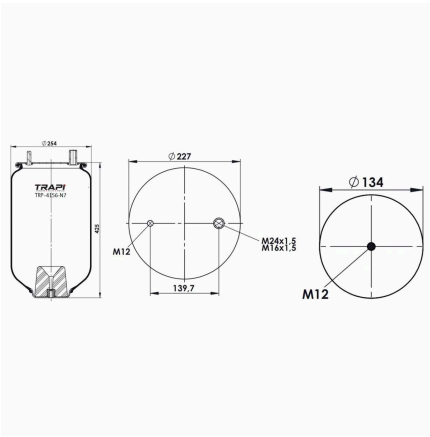

TRP-4156-N7 AIR SPRING WITHOUT PISTON

OEM REFERENCES		CROSS REFERENCES