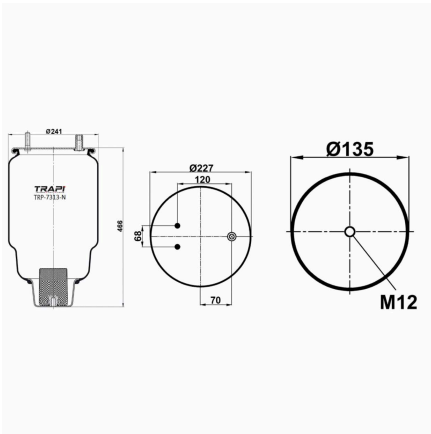

TRP-7313-N AIR SPRING WITHOUT PISTON

OEM REFERENCES		CROSS REFERENCES	
		Firestone	W01 M58 7313**SA
		Firestone	1T15AA-6