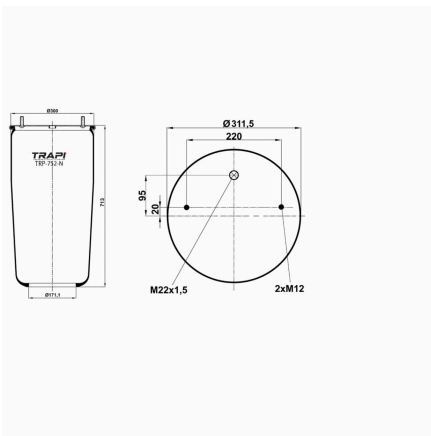

TRP-752-N AIR SPRING WITHOUT PISTON

OEM REFERENCES		CROSS REFERENCES	
GIGANT	247100	Contitech	752NP01