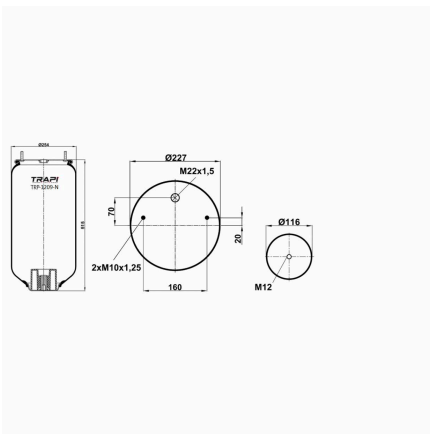

TRP-1209-N AIR SPRING WITHOUT PISTON

OEM REFERENCES		CROSS REFERENCES	
		Firestone	W01M586289**SA