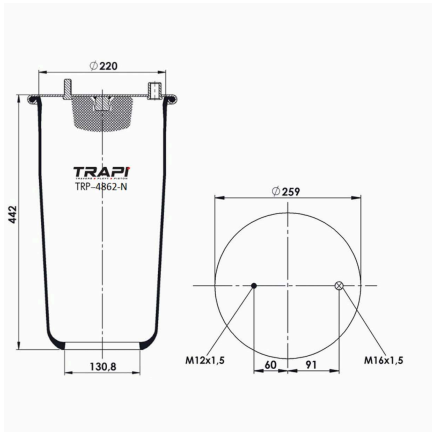

TRP-4862-N AIR SPRING WITHOUT PISTON

OEM REFERENCES		CROSS REFERENCES	
MAN	81.43601.0168	Contitech	4862 N1 P01