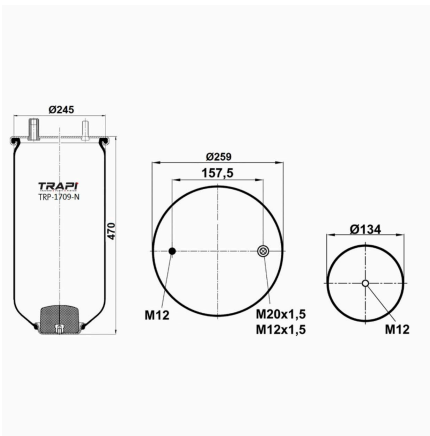

TRP-1709-N AIR SPRING WITHOUT PISTON

OEM REFERENCES		CROSS REFERENCES	
		Goodyear	1R13-709