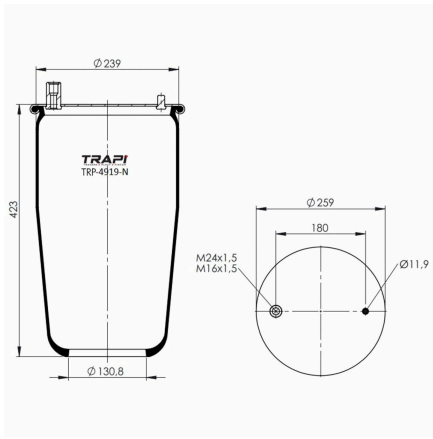

TRP-4919-N AIR SPRING WITHOUT PISTON

OEM REFERENCES		CROSS REFERENCES	
		Airtech	34919 P