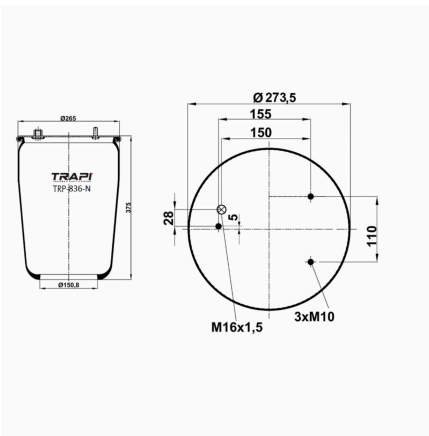

TRP-836-N AIR SPRING WITHOUT PISTON

OEM REFERENCES		CROSS REFERENCES	
DAF	0 067 504	Phoenix	1 DF 25-1 NP
		Goodyear	1R12-700
		Firestone	1T17AR-4.5
		Firestone	W01M580776
		Dunlop	D13U32
		Contitech	836M
		Taurus	UR721-01T
		Taurus	KR721
		Vibracoustic	V1DF25-1