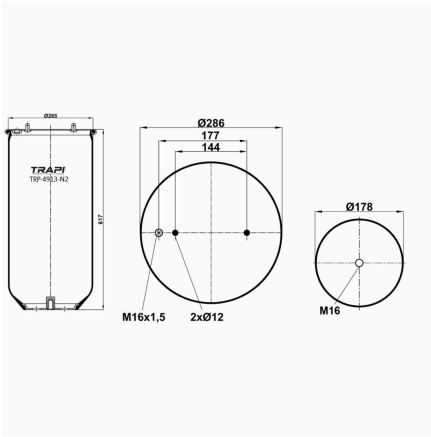

TRP-4913-N2 AIR SPRING WITHOUT PISTON

OEM REFERENCES		CROSS REFERENCES	
SCANIA	1379393	Phoenix	1 D 28 H-16 NP
		Goodyear	1R14-755
		Contitech	4913NP04