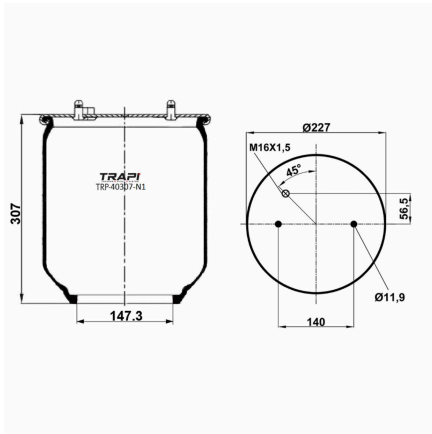

TRP-40307-N1 AIR SPRING WITHOUT PISTON

OEM REFERENCES		CROSS REFERENCES	
		Goodyear	1R11-841**SA