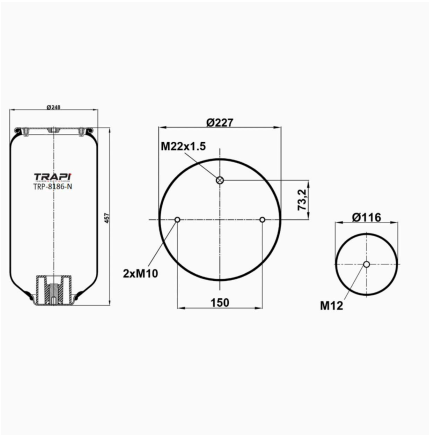

TRP-8186-N AIR SPRING WITHOUT PISTON

OEM REFERENCES		CROSS REFERENCES	
		Firestone	W019688186**SA
		Airtech	38186 P / 122022
		Firestone	1T15MPW-7