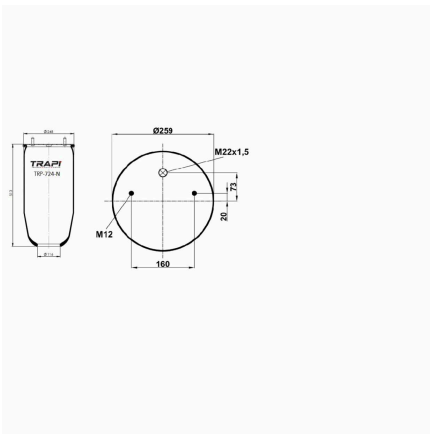

TRP-724-N AIR SPRING WITHOUT PISTON

OEM REFERENCES		CROSS REFERENCES	
GIGANT	246169	Goodyear	1R11-711
		Contitech	724NP01