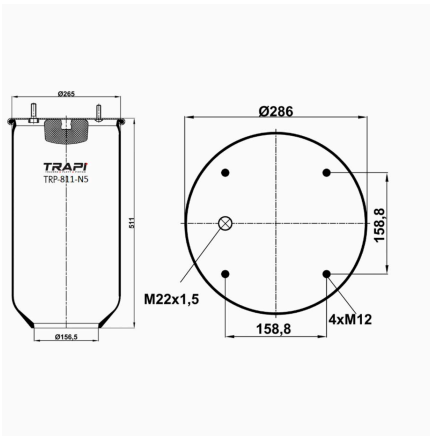

OEM REFERENCES		CROSS REFERENCES	
DAF	67452	Contitech	811M16

TRP-811-N2 AIR SPRING WITHOUT PISTON

OEM REFERENCES		CROSS REFERENCES	
		Airtech	3811-02 P / 120082

TRP-811-N4 AIR SPRING WITHOUT PISTON

OEM REFERENCES		CROSS REFERENCES	
		Airtech	3811-04 P / 120682