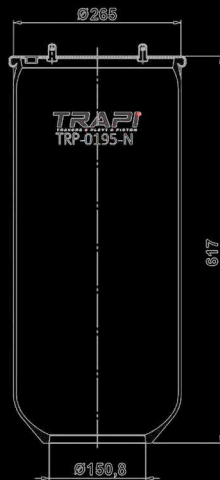

SERVICE ASSEMBLY (WITHOUT PISTON)

PİSTONSUZ KÖRÜKLER