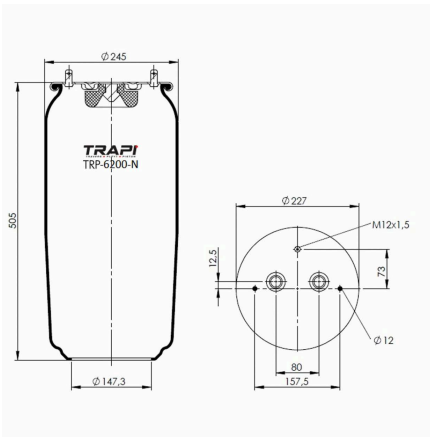

TRP-6200-N AIR SPRING WITHOUT PISTON

OEM REFERENCES		CROSS REFERENCES	
		Airtech	36200 P / 121602