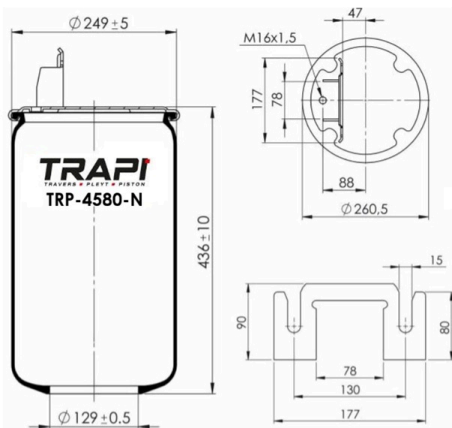

OEM REFERENCES		CROSS REFERENCES	
		Contitech	4391 N P22**SA

TRP-4391-N22 AIR SPRING WITHOUT PISTON

OEM REFERENCES		CROSS REFERENCES	
		Contitech	4391 N P22**SA

TRP-4420-N AIR SPRING WITHOUT PISTON

OEM REFERENCES		CROSS REFERENCES	
		Contitech	4420NP01**SA