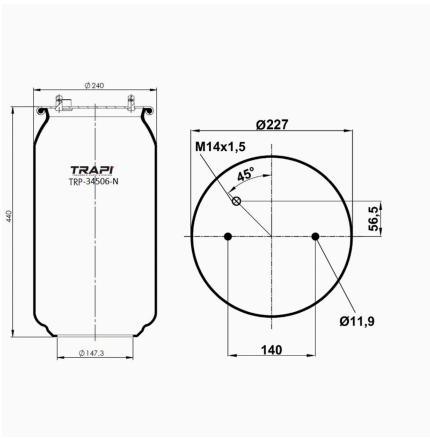

TRP-34506-N AIR SPRING WITHOUT PISTON

OEM REFERENCES		CROSS REFERENCES	
		Airtech	334506 P / 123432