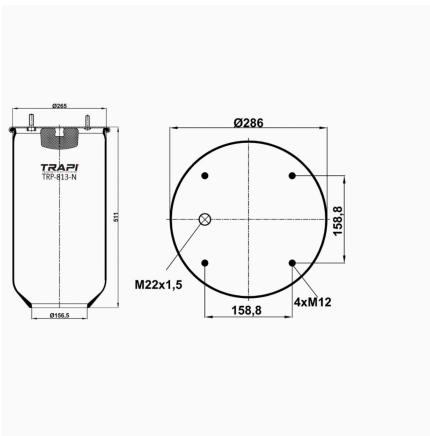

TRP-813-N AIR SPRING WITHOUT PISTON

OEM REFERENCES		CROSS REFERENCES	
		Firestone	W01M587238
		Firestone	1T19L-11
		Contitech	813MB/O
		Phoenix	1 D 28 B-5 NP