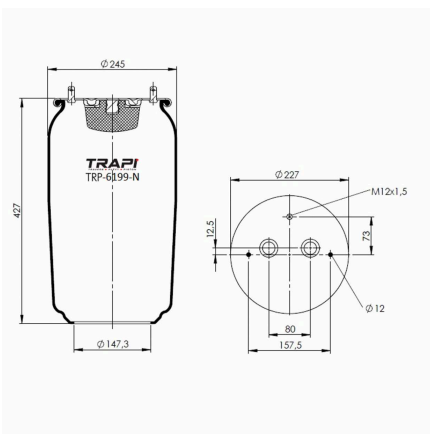

TRP-6199-N AIR SPRING WITHOUT PISTON

OEM REFERENCES		CROSS REFERENCES	
		Airtech	36199P 121582