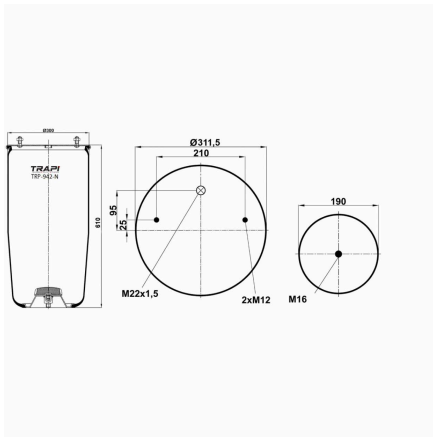

TRP-942-N AIR SPRING WITHOUT PISTON

OEM REFERENCES		CROSS REFERENCES	
BPW	BPW36-1	Contitech	942MB
BPW	05.429.40.05.0	Firestone	1T166D-13.5
		Firestone	W01M588611
		Goodyear	1R14-700
		Phoenix	1DK32L
		Taurus	UR837-01T