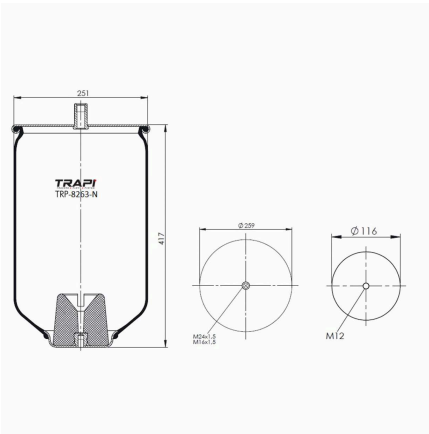

TRP-8263-N AIR SPRING WITHOUT PISTON

OEM REFERENCES		CROSS REFERENCES	
		Goodyear	1R11-847**SA