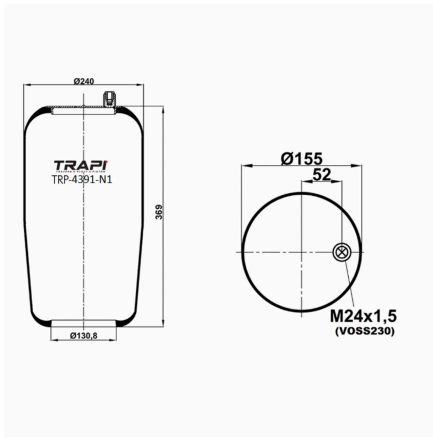

TRP-4391-N1 AIR SPRING WITHOUT PISTON

OEM REFERENCES		CROSS REFERENCES	
MERCEDES-BENZ	A9423280601	Contitech	4391N1