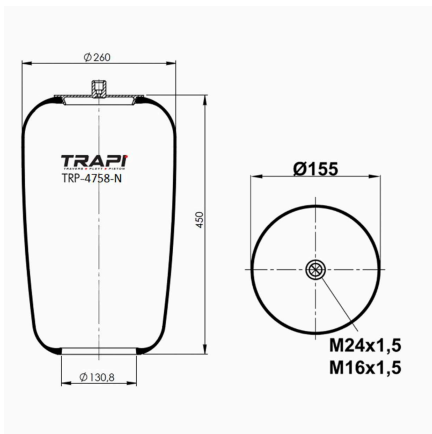

TRP-4758-N AIR SPRING WITHOUT PISTON

OEM REFERENCES		CROSS REFERENCES	
		Contitech	4758NP01**SA