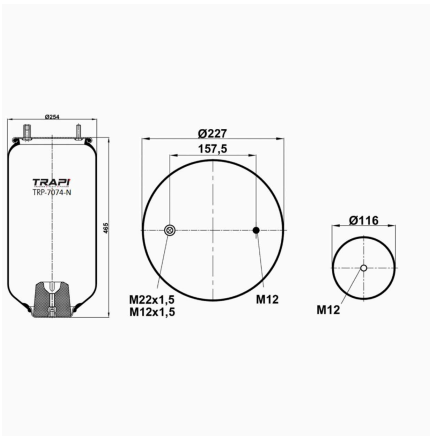

OEM REFERENCES		CROSS REFERENCES	
		Firestone	W01 M58 8772**SA
		Airtech	36884 K**SA

TRP-7007-N AIR SPRING WITHOUT PISTON

OEM REFERENCES		CROSS REFERENCES	

TRP-7008-N AIR SPRING WITHOUT PISTON

OEM REFERENCES		CROSS REFERENCES	
	3050049AA		