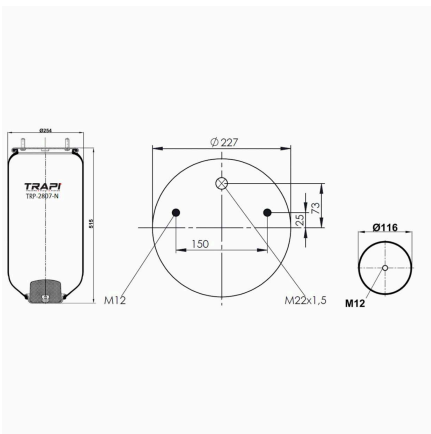

TRP-2807-N AIR SPRING WITHOUT PISTON

OEM REFERENCES		CROSS REFERENCES	
		Goodyear	1R12-807**SA