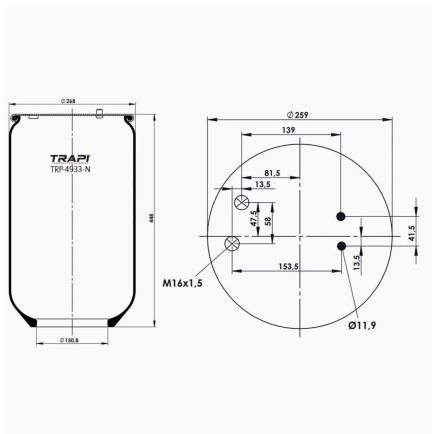

TRP-4933-N AIR SPRING WITHOUT PISTON

OEM REFERENCES		CROSS REFERENCES	
SCANIA	1434933	Airtech	34933 K**SA