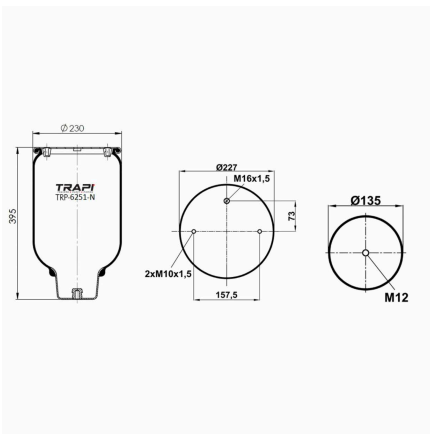

TRP-6251-N AIR SPRING WITHOUT PISTON

OEM REFERENCES		CROSS REFERENCES	
		Firestone	W01M586251**SA
		Airtech	36251P 122542
		Firestone	1T15AA-3