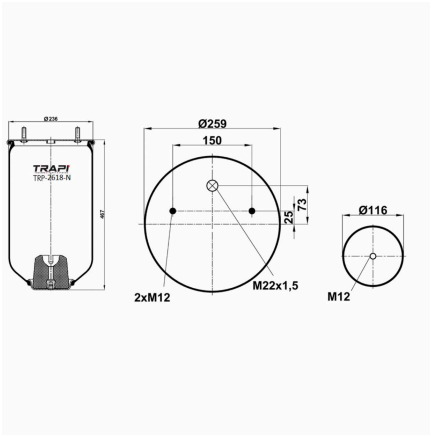

TRP-2618-N AIR SPRING WITHOUT PISTON

OEM REFERENCES		CROSS REFERENCES	
		Airtech	32618 P / 121742