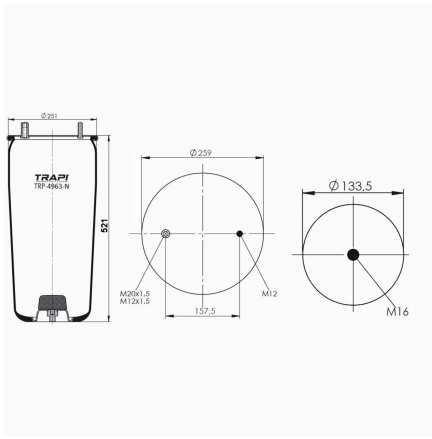

TRP-4963-N AIR SPRING WITHOUT PISTON

OEM REFERENCES		CROSS REFERENCES	
BPW	05.429.42.54.0	Contitech	4963 N P01