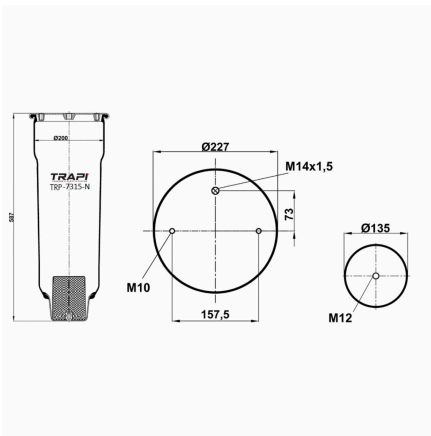

TRP-7315-N AIR SPRING WITHOUT PISTON

OEM REFERENCES		CROSS REFERENCES	
		Firestone	W01M587315**SA
		Airtech	37315 P / 122582
		Firestone	1T15S-11