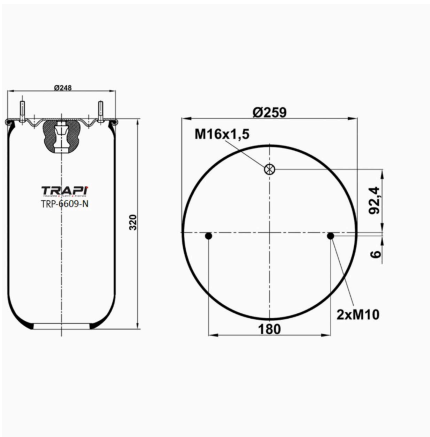

TRP-6609-N AIR SPRING WITHOUT PISTON

OEM REFERENCES		CROSS REFERENCES	
		Contitech	6609 N P01**SA