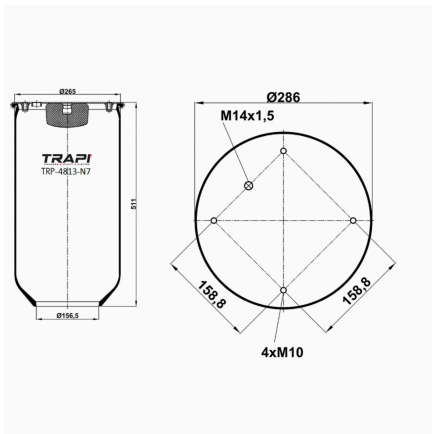

TRP-4813-N7 AIR SPRING WITHOUT PISTON

OEM REFERENCES		CROSS REFERENCES	
		Contitech	4813NP07**SA