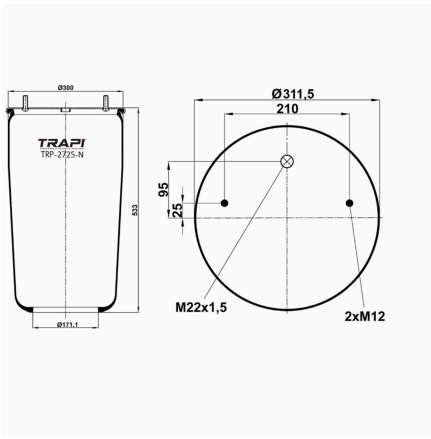

TRP-2725-N AIR SPRING WITHOUT PISTON

OEM REFERENCES		CROSS REFERENCES	
		Airtech	32725P 120281