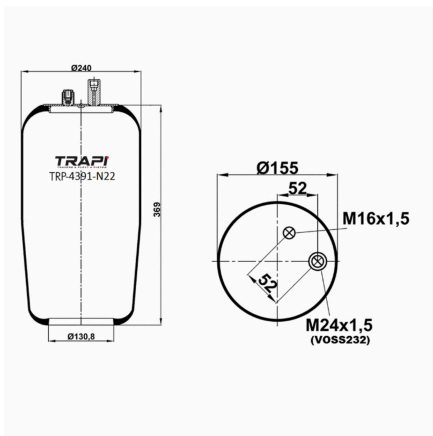

TRP-4391-N22 AIR SPRING WITHOUT PISTON

OEM REFERENCES		CROSS REFERENCES	
		Contitech	4391 N P22**SA