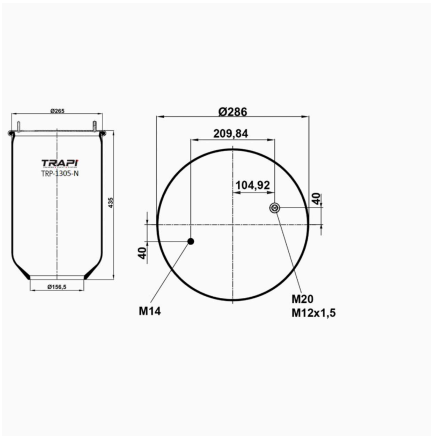

TRP-1305-N AIR SPRING WITHOUT PISTON

OEM REFERENCES		CROSS REFERENCES	
		Airtech	391305K**SA / 131582