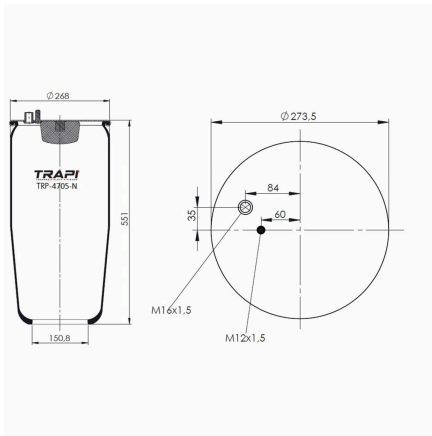

TRP-4705-N AIR SPRING WITHOUT PISTON

OEM REFERENCES		CROSS REFERENCES	
MAN	81.43601.0155	Goodyear	1R12-831
		Contitech	4705N1P01