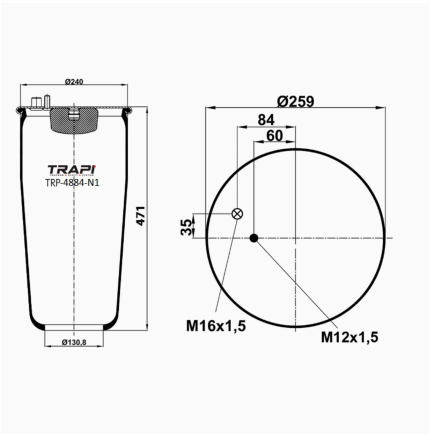

TRP-4882-N AIR SPRING WITHOUT PISTON

OEM REFERENCES		CROSS REFERENCES	
MAN	81.43601.0151	Goodyear	1R10-702
		Contitech	4882NIP01

TRP-4883-N1 AIR SPRING WITHOUT PISTON

OEM REFERENCES		CROSS REFERENCES	
MAN	81.43601.0153	Contitech	4883N1P01