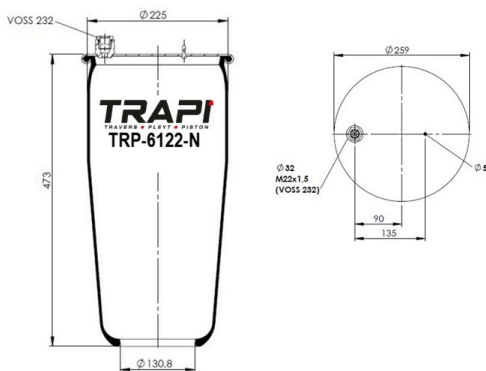

TRP-6122-N AIR SPRING WITHOUT PISTON

OEM REFERENCES		CROSS REFERENCES	
MERCEDES-BENZ	960 320 00 57	PHOENIX	1 DF 16 A-1