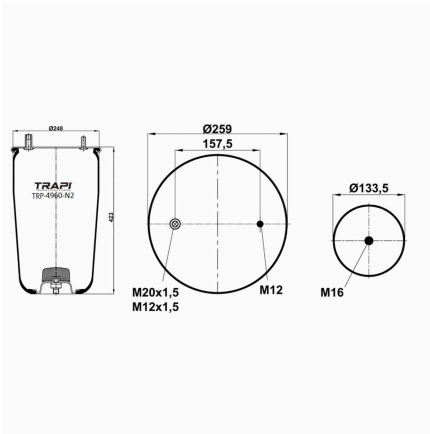

TRP-4960-N2 AIR SPRING WITHOUT PISTON

OEM REFERENCES		CROSS REFERENCES	
BPW	BPW30K	Springride	D11U44
BPW	05.429.41.77.0	Goodyear	1R11-801
		Contitech	4960NP02