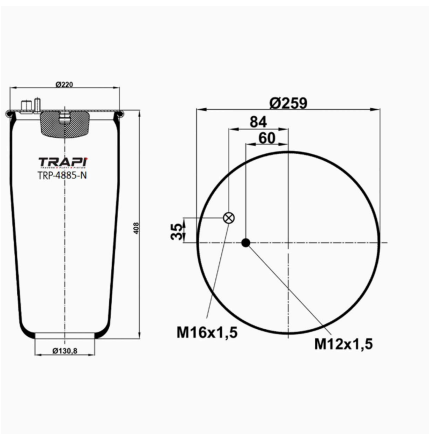

TRP-4885-N AIR SPRING WITHOUT PISTON

OEM REFERENCES		CROSS REFERENCES	
MAN	81.43601.6071	Contitech	4885N1P01
MAN	81.43601.0160