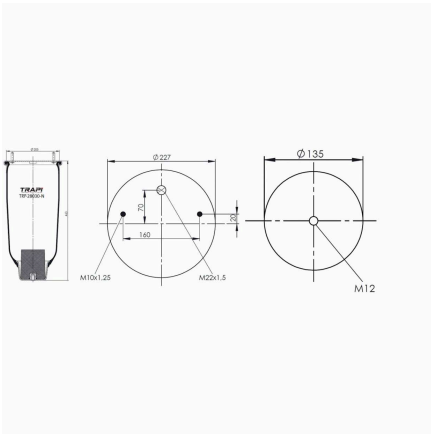

TRP-28030-N AIR SPRING WITHOUT PISTON

OEM REFERENCES		CROSS REFERENCES	
		Cf Gomma	1 T 280-30**SA