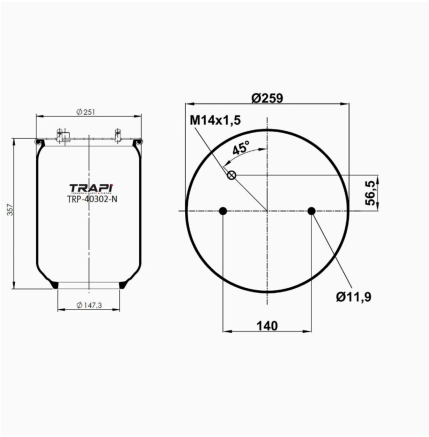

TRP-40302-N AIR SPRING WITHOUT PISTON

OEM REFERENCES		CROSS REFERENCES	
		Airtech	330302 P / 123392