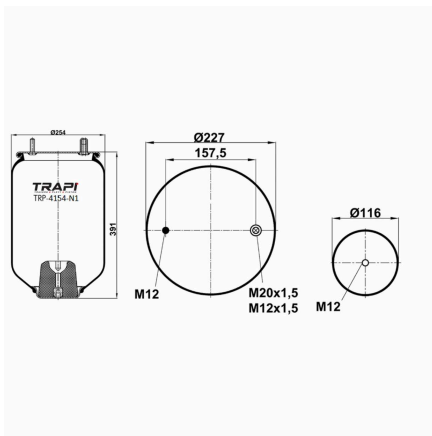

TRP-4154-N1 AIR SPRING WITHOUT PISTON

OEM REFERENCES		CROSS REFERENCES	
		Airtech	34154-01 P / 121142