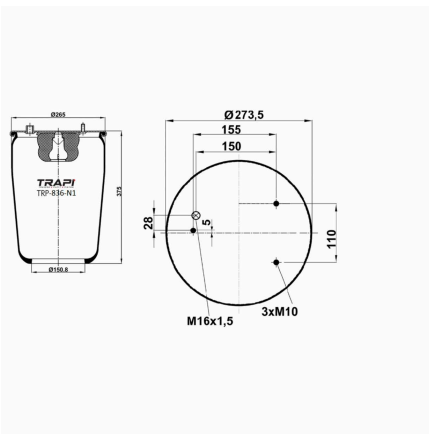

TRP-836-N1 AIR SPRING WITHOUT PISTON

OEM REFERENCES		CROSS REFERENCES	
DAF	0513981	Contitech	836 MB
DAF	0513985	Firestone	W01 M58 0775
		Firestone	1T17AR-4.5
		Phoenix	1 DF 25-4 NP
		Vibracoustic	V1DF25-4