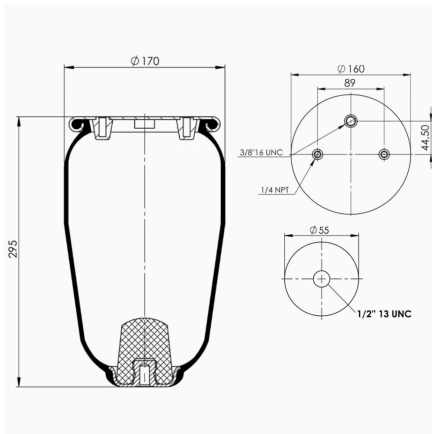

TRP-5323-N1 AIR SPRING WITHOUT PISTON

OEM REFERENCES		CROSS REFERENCES	
IVECO	42535665	Firestone	1T14C-1
IVECO	504035755	Firestone	W013585343