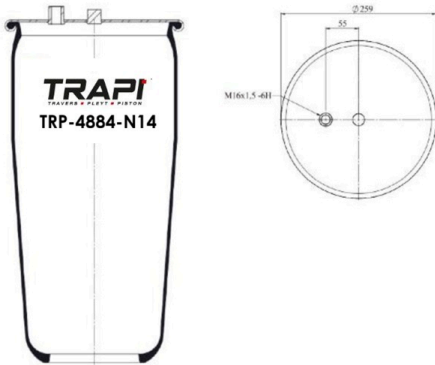

TRP-4884-N14 AIR SPRING WITHOUT PISTON

OEM REFERENCES		CROSS REFERENCES	
SPECIAL PRODUCT