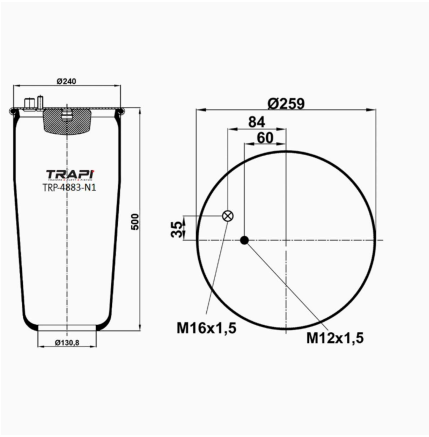

TRP-4882-N AIR SPRING WITHOUT PISTON

OEM REFERENCES		CROSS REFERENCES	
MAN	81.43601.0151	Goodyear	1R10-702
		Contitech	4882NIP01

TRP-4883-N1 AIR SPRING WITHOUT PISTON

OEM REFERENCES		CROSS REFERENCES	
MAN	81.43601.0153	Contitech	4883N1P01