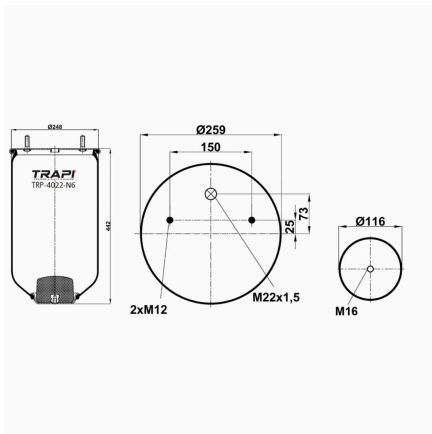

TRP-4022-N6 AIR SPRING WITHOUT PISTON

OEM REFERENCES		CROSS REFERENCES	
SAF HOLLAND	4.284.3006.00	Goodyear	1R11-709
		Firestone	1T17BS-6
		Firestone	W01M580756
		Contitech	4022 N P02
		Springride	D11U40
		Taurus	UR725-28T