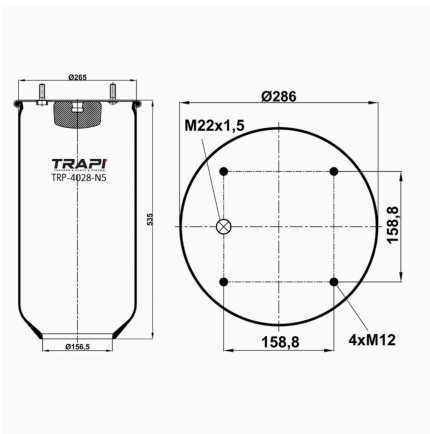

TRP-4028-N5 AIR SPRING WITHOUT PISTON

OEM REFERENCES		CROSS REFERENCES	
		Contitech	4028 N P05**SA